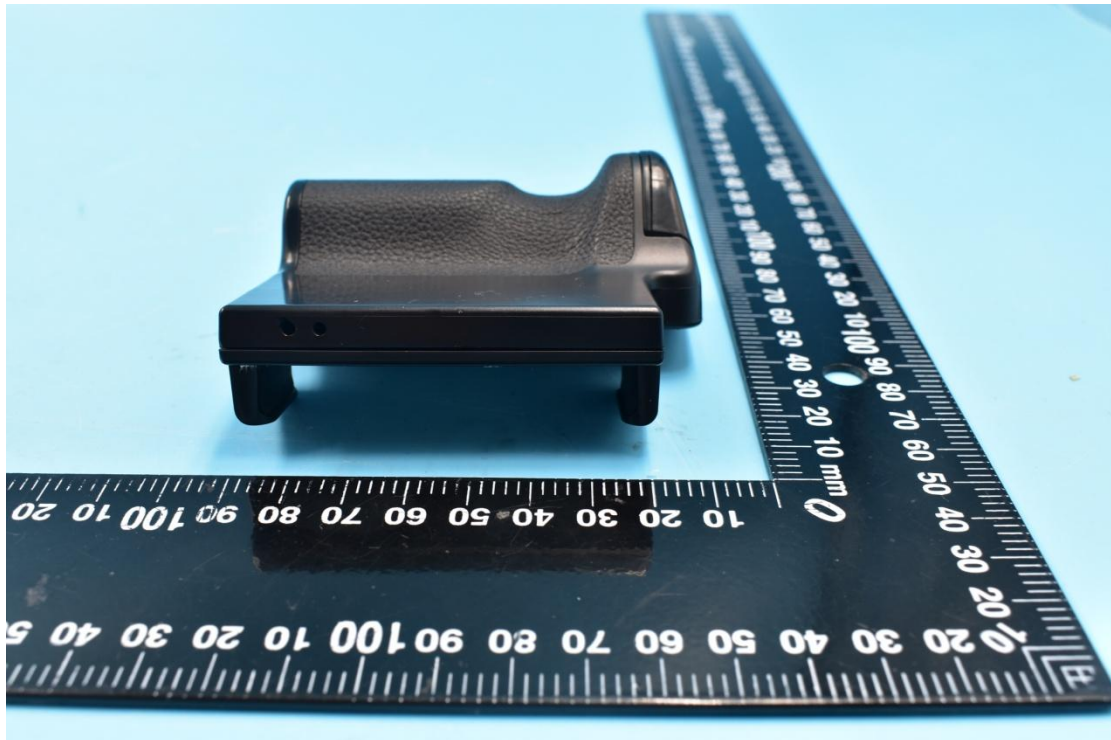

FCC ID: UR9WS-19010-1

External Photos

1. EUT front view

2. EUT rear view

3. EUT left side view

4. EUT right side view

5. EUT top view

6. EUT bottom view

7. Ports and slots supported by this device

8. Accessories