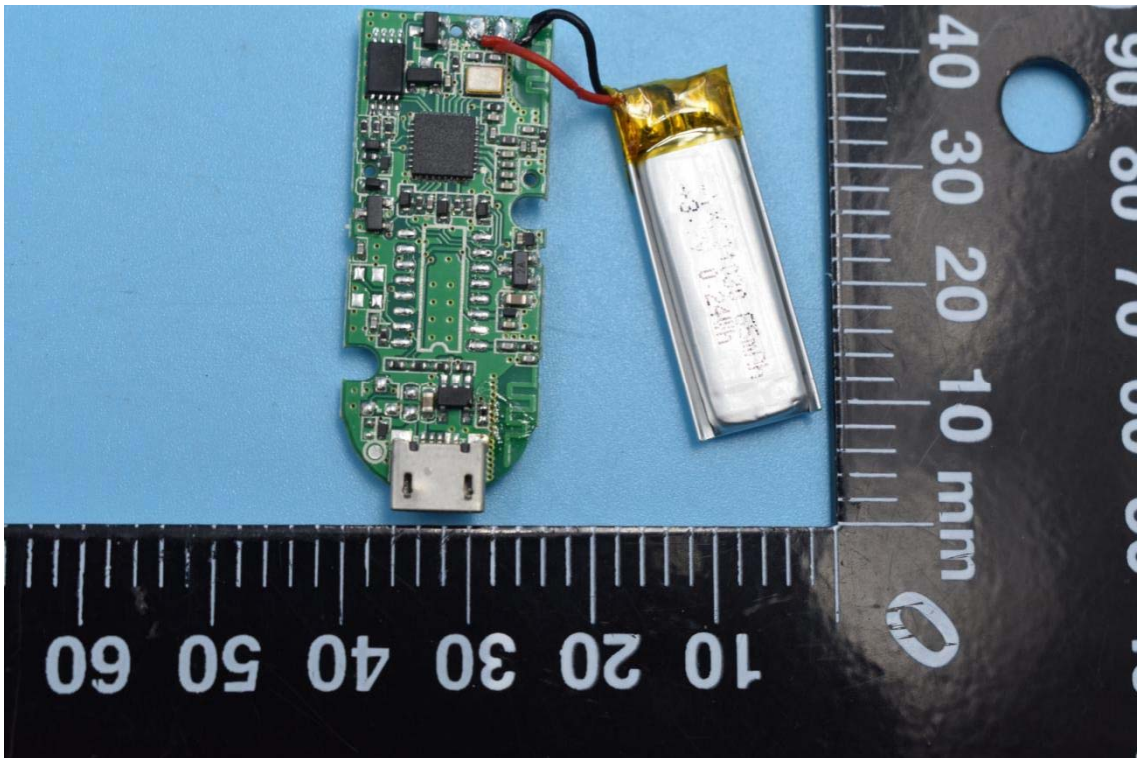

FCC ID:UR9WS-19006

Internal Photos

1. EUT uncover view

2. Antenna view