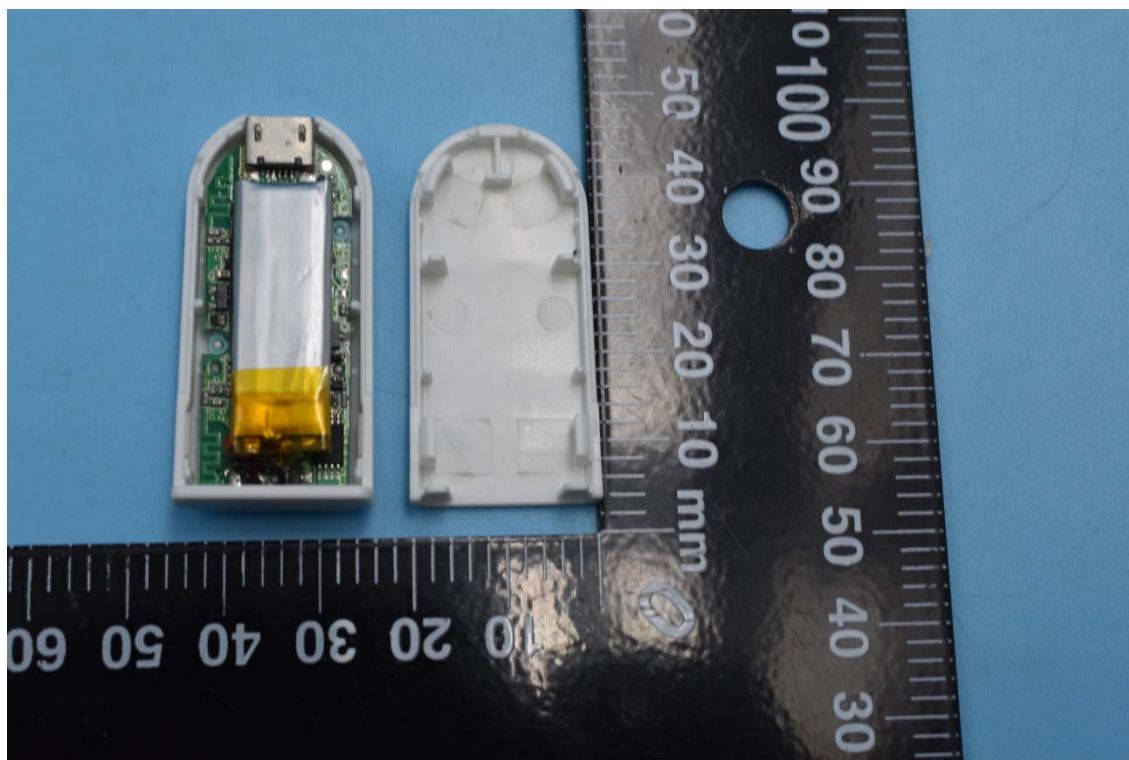

FCC ID:UR9WS-19006

Internal Photos

1. EUT uncover view

2. Antenna view