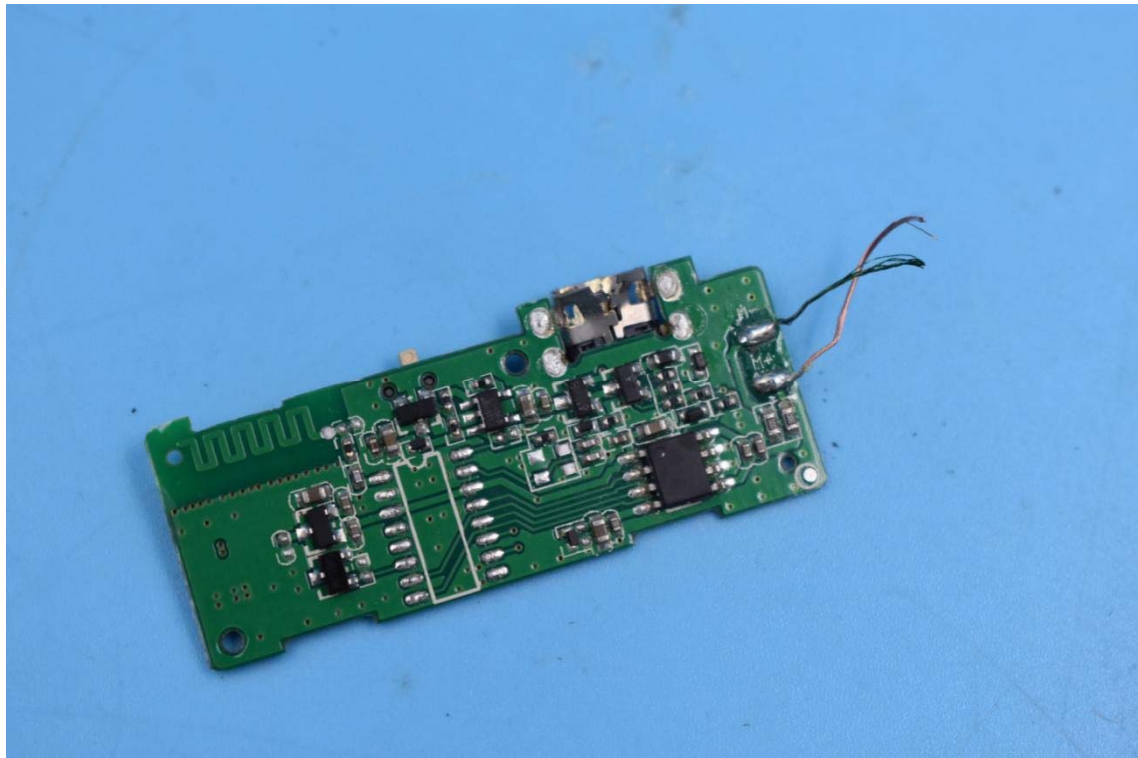

FCC ID:UR9WS-19006

Internal Photos

1. EUT uncover view

2. Antenna view