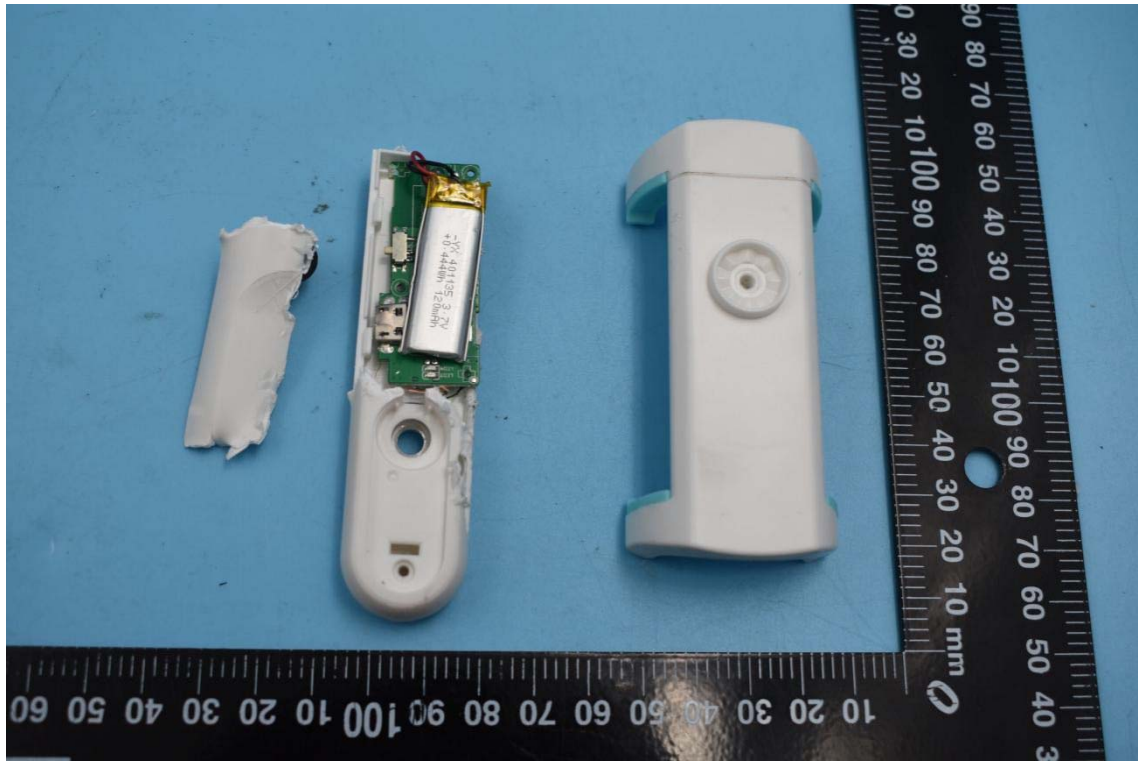

FCC ID:UR9WS-19006

Internal Photos

1. EUT uncover view

2. Antenna view