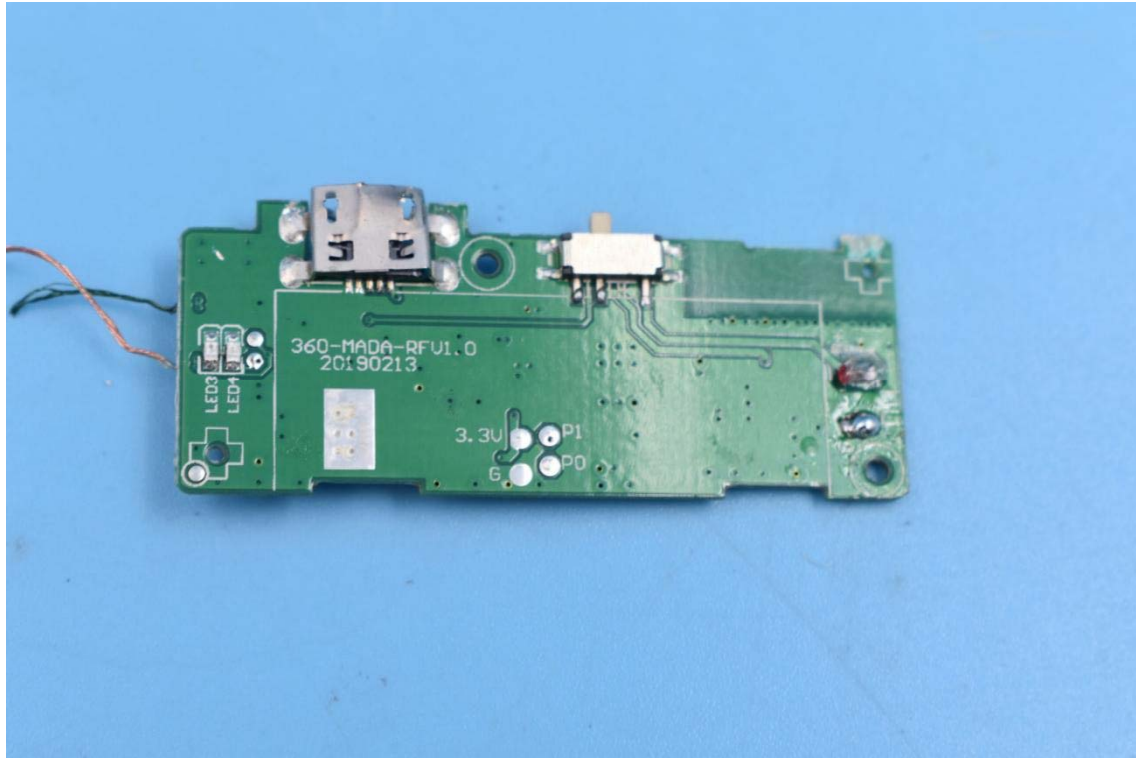

FCC ID:UR9WS-19006

Internal Photos

1. EUT uncover view

2. Antenna view