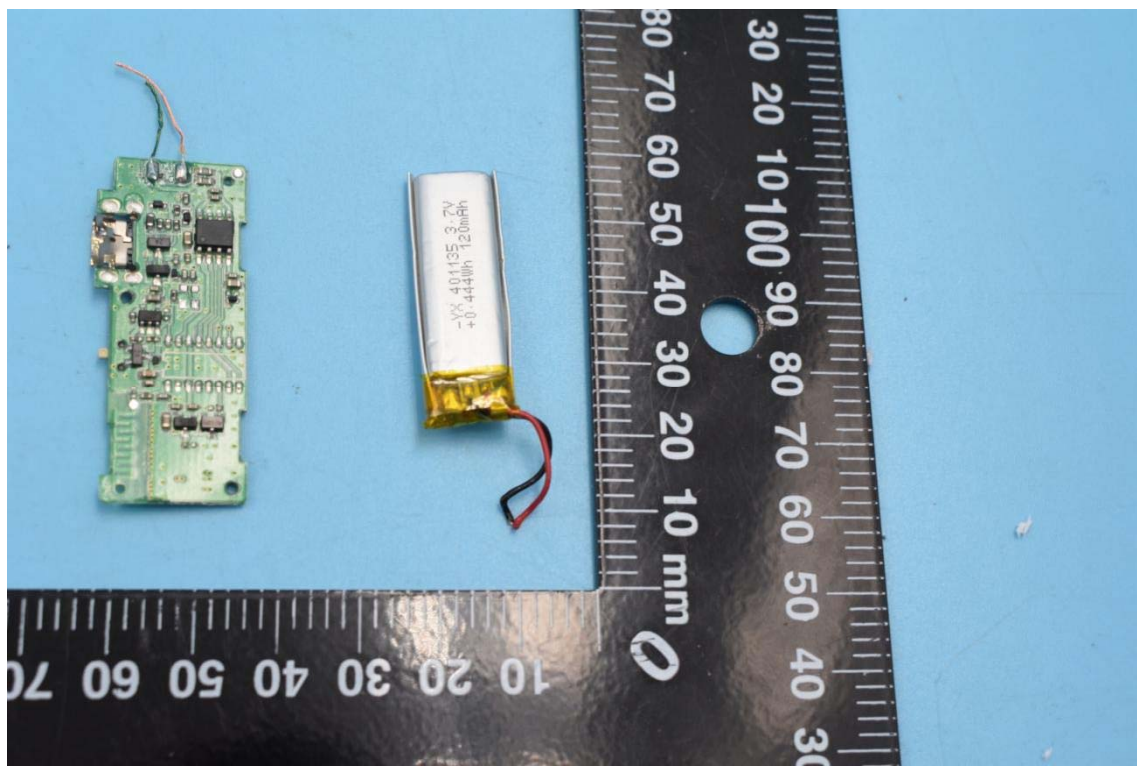

FCC ID:UR9WS-19006

Internal Photos

1. EUT uncover view

2. Antenna view