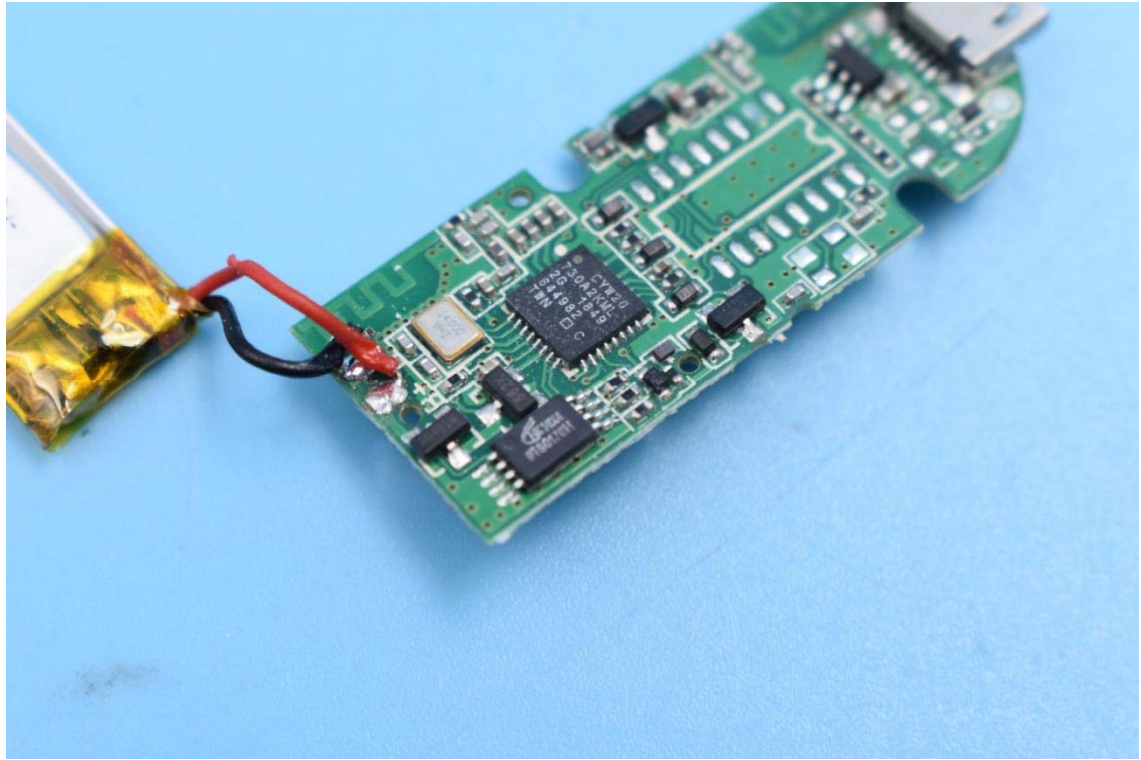

FCC ID:UR9WS-19006

Internal Photos

1. EUT uncover view

2. Antenna view