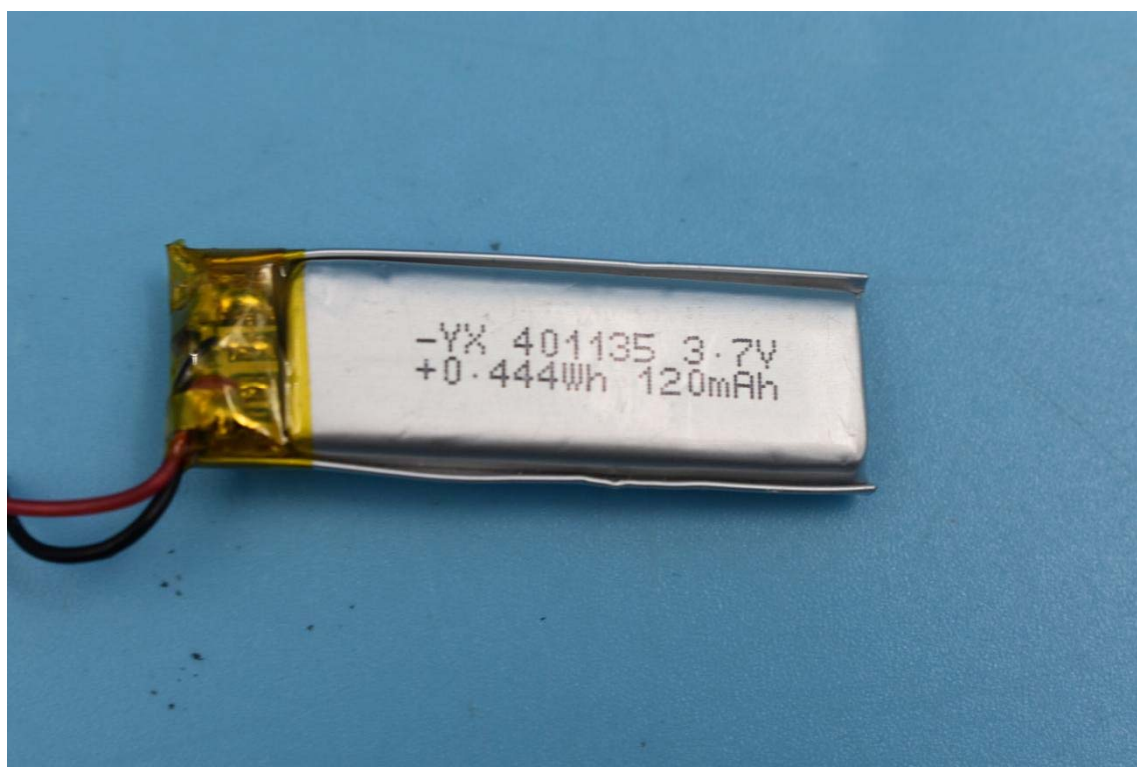

FCC ID:UR9WS-19006

Internal Photos

1. EUT uncover view

2. Antenna view