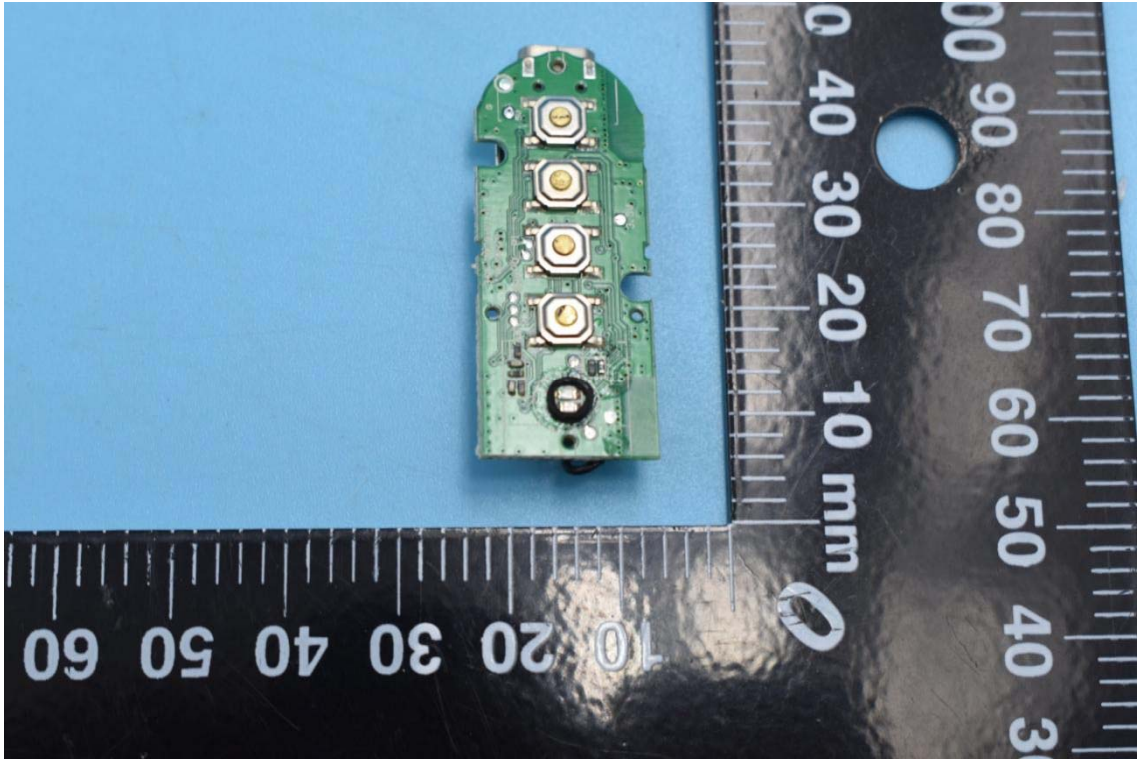

FCC ID:UR9WS-19006

Internal Photos

1. EUT uncover view

2. Antenna view