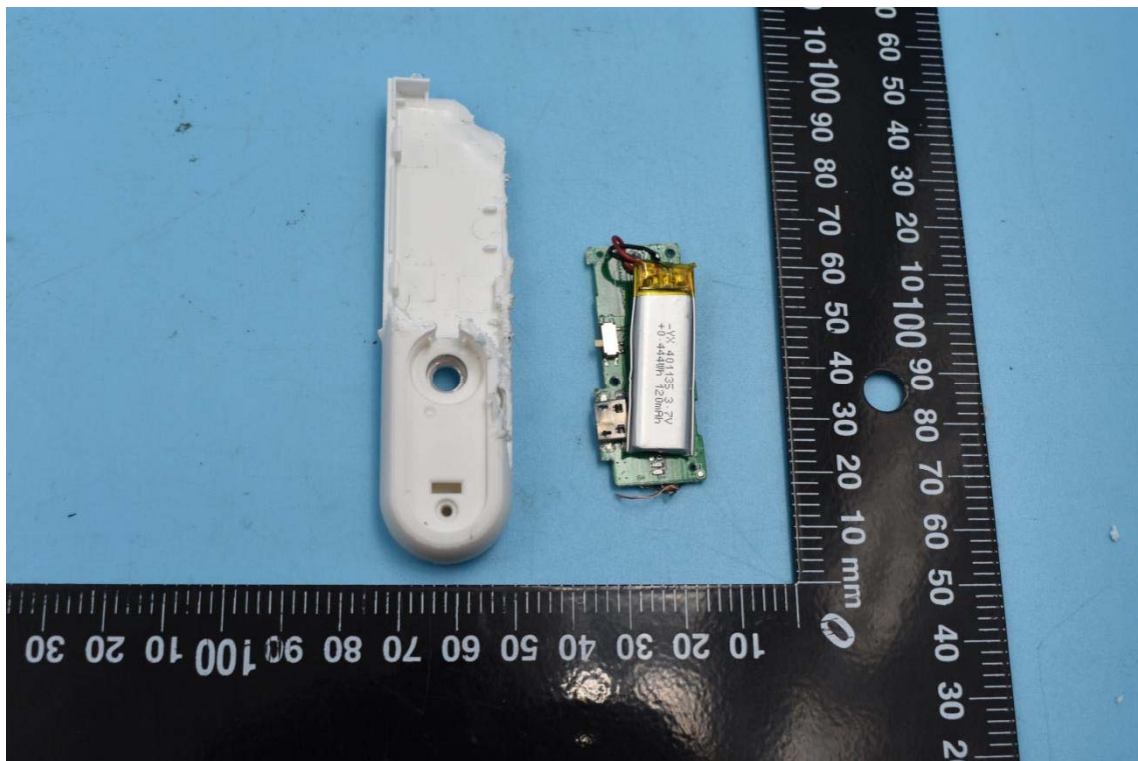

FCC ID:UR9WS-19006

Internal Photos

1. EUT uncover view

2. Antenna view