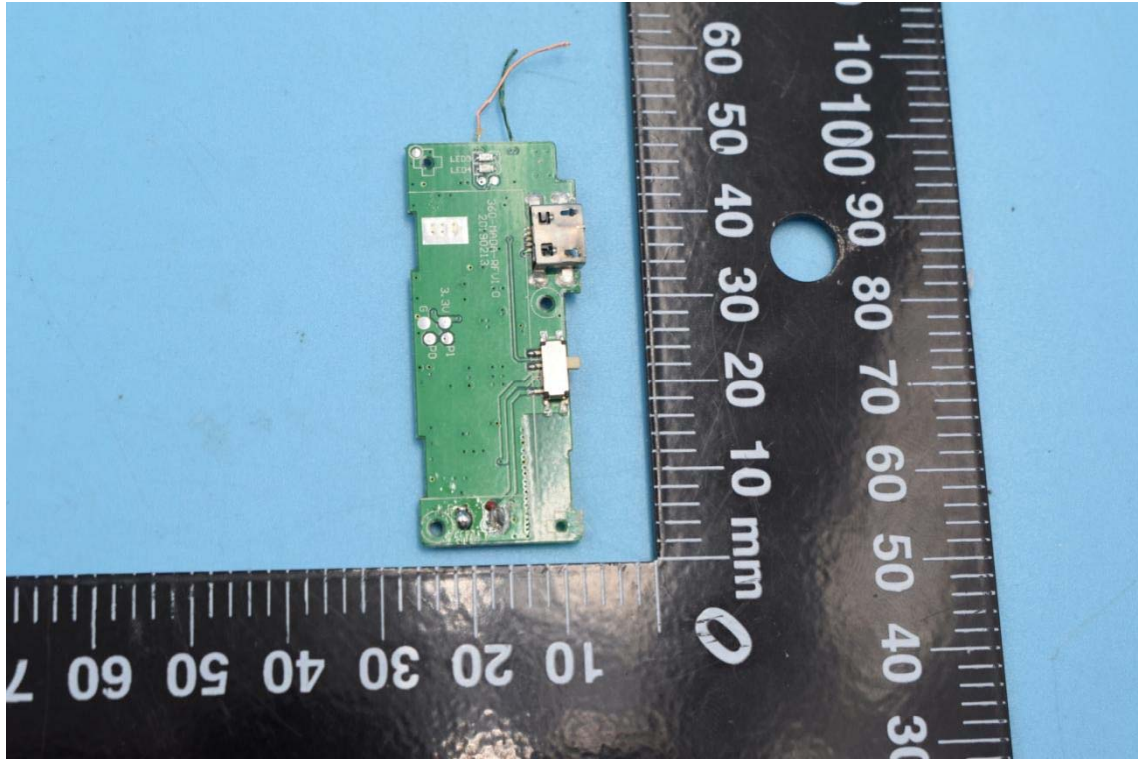

FCC ID:UR9WS-19006

Internal Photos

1. EUT uncover view

2. Antenna view