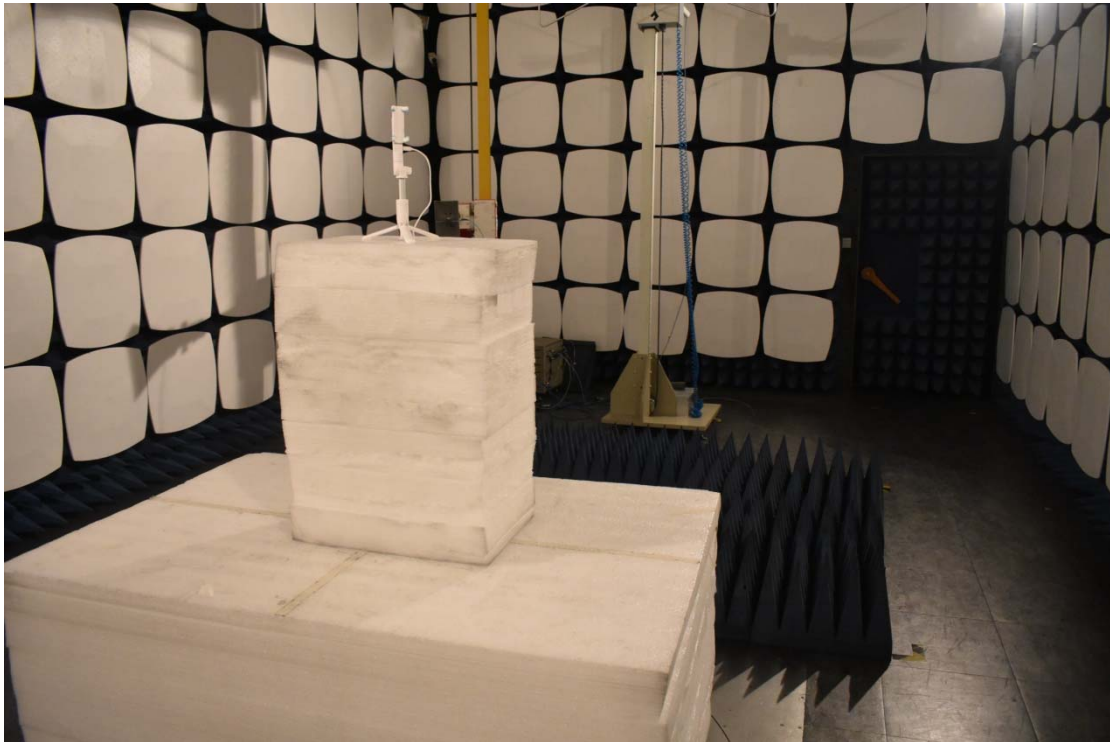

FCC ID:UR9WS-19006

Test Setup Photos

1. Conducted emission main's port front view

2. Conducted emission main's port side view

3. Radiated emission (9KHz-30MHz)

4. Radiated emission (30MHz-1GHz)

5. Radiated emission (above 1GHz)

6. RF measurement setup

(BT classic)