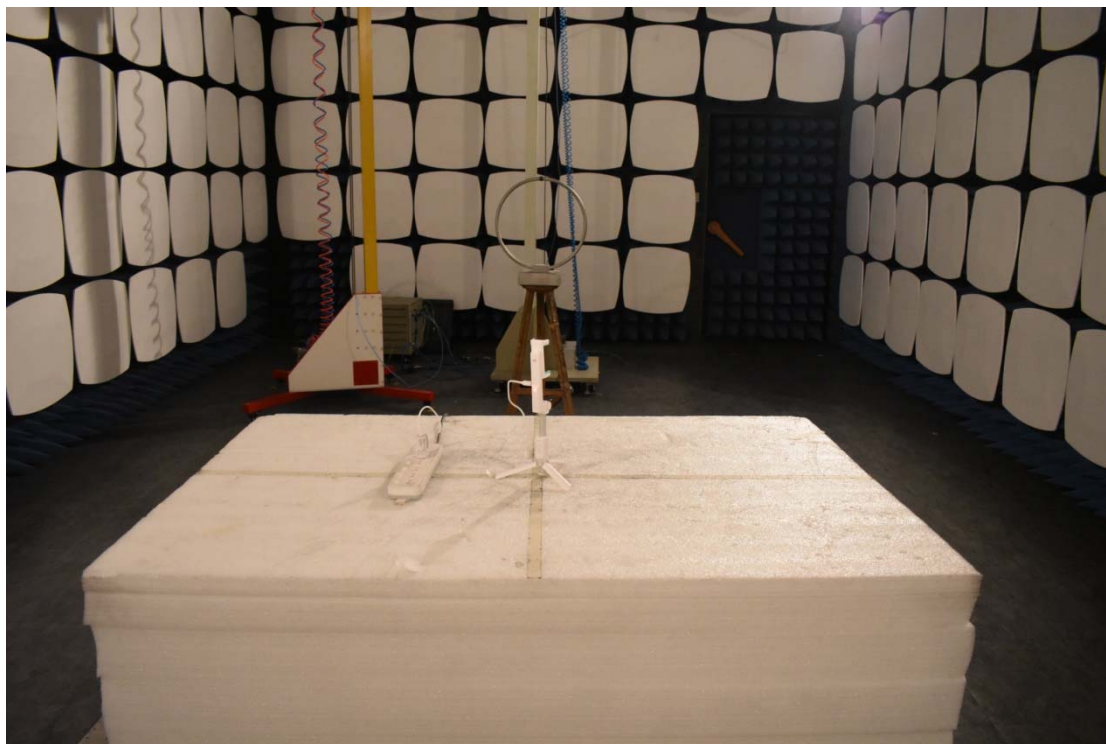

FCC ID:UR9WS-19006

Test Setup Photos

1. Conducted emission main's port front view

2. Conducted emission main's port side view

3. Radiated emission (9KHz-30MHz)

4. Radiated emission (30MHz-1GHz)

5. Radiated emission (above 1GHz)

6. RF measurement setup

(BT classic)