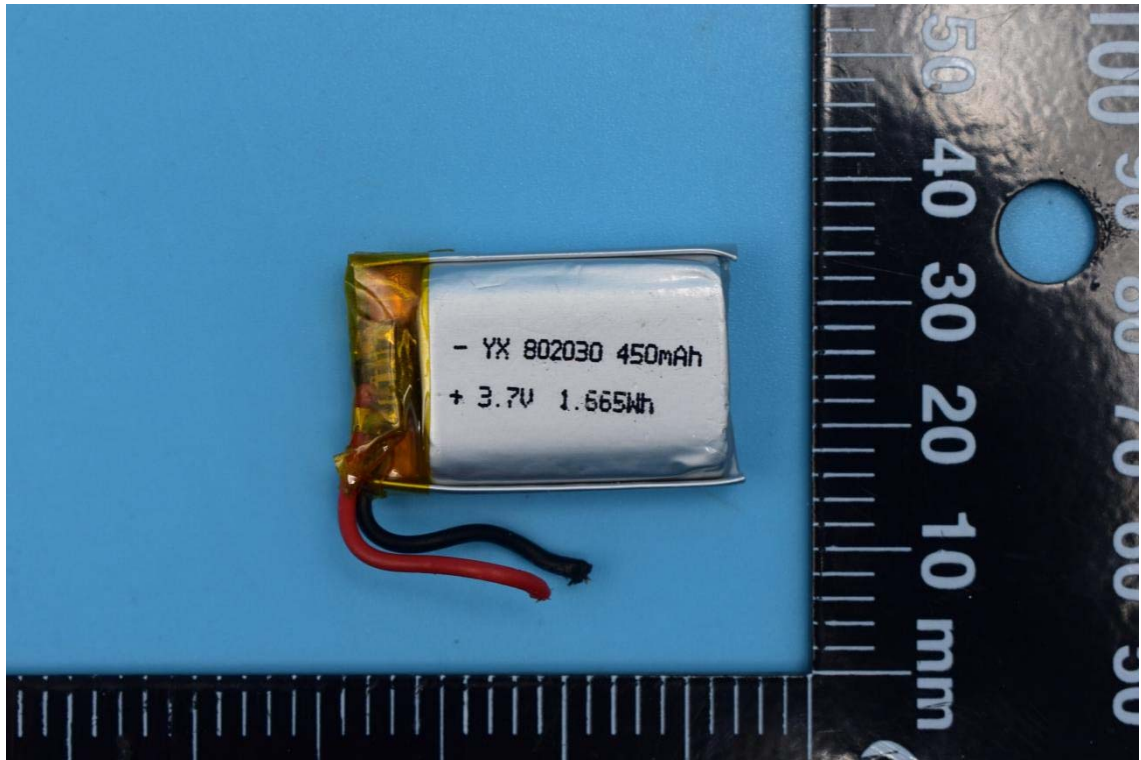

FCC ID:UR9WS-19004

Internal Photos

1. EUT uncover view

2. Antenna view