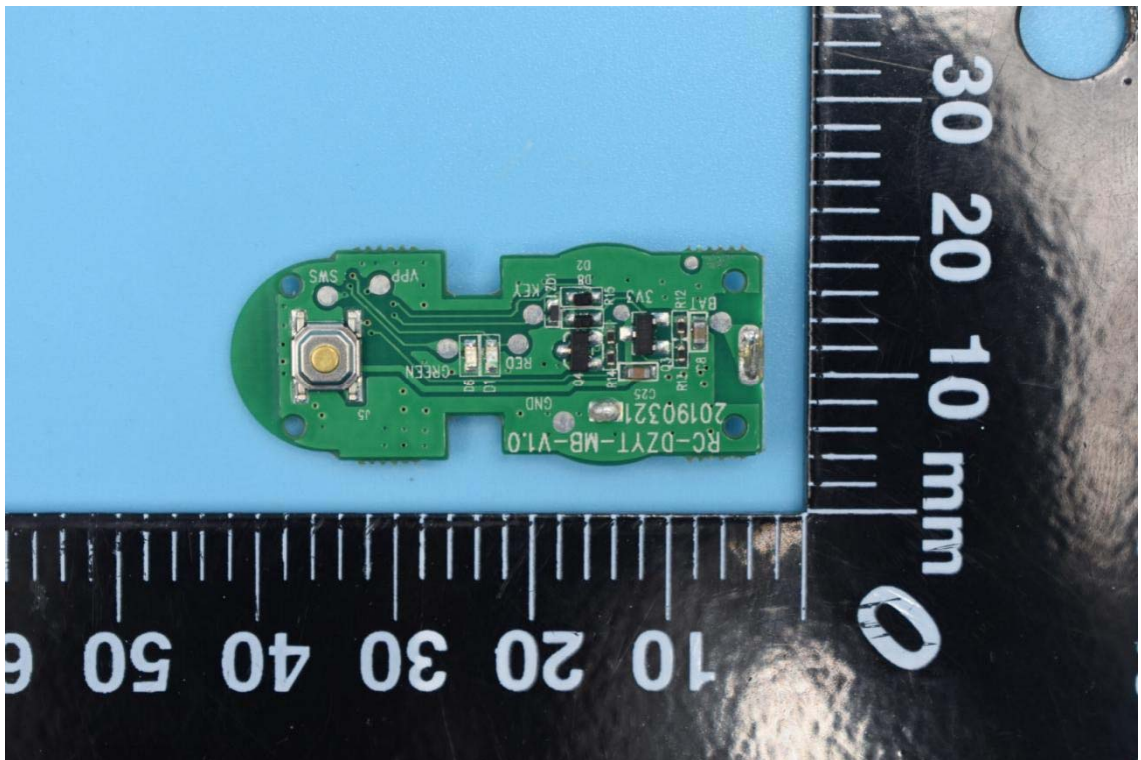

FCC ID:UR9WS-19004

Internal Photos

1. EUT uncover view

2. Antenna view