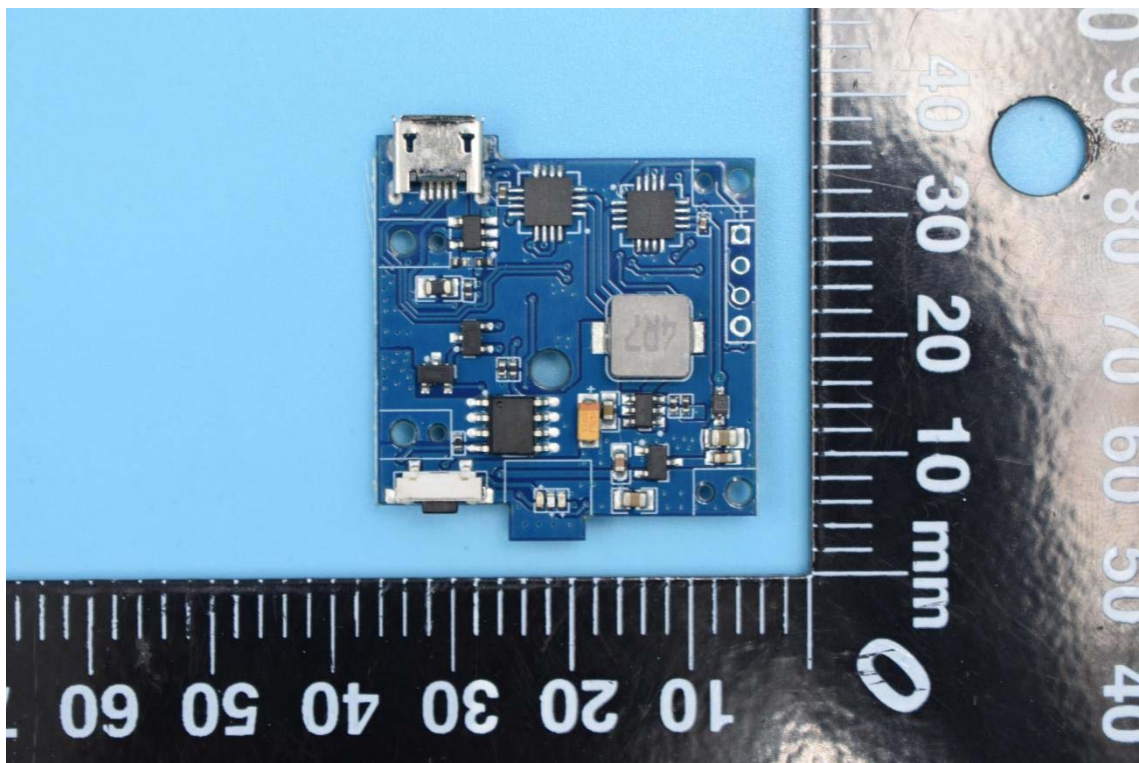

FCC ID:UR9WS-19004

Internal Photos

1. EUT uncover view

2. Antenna view