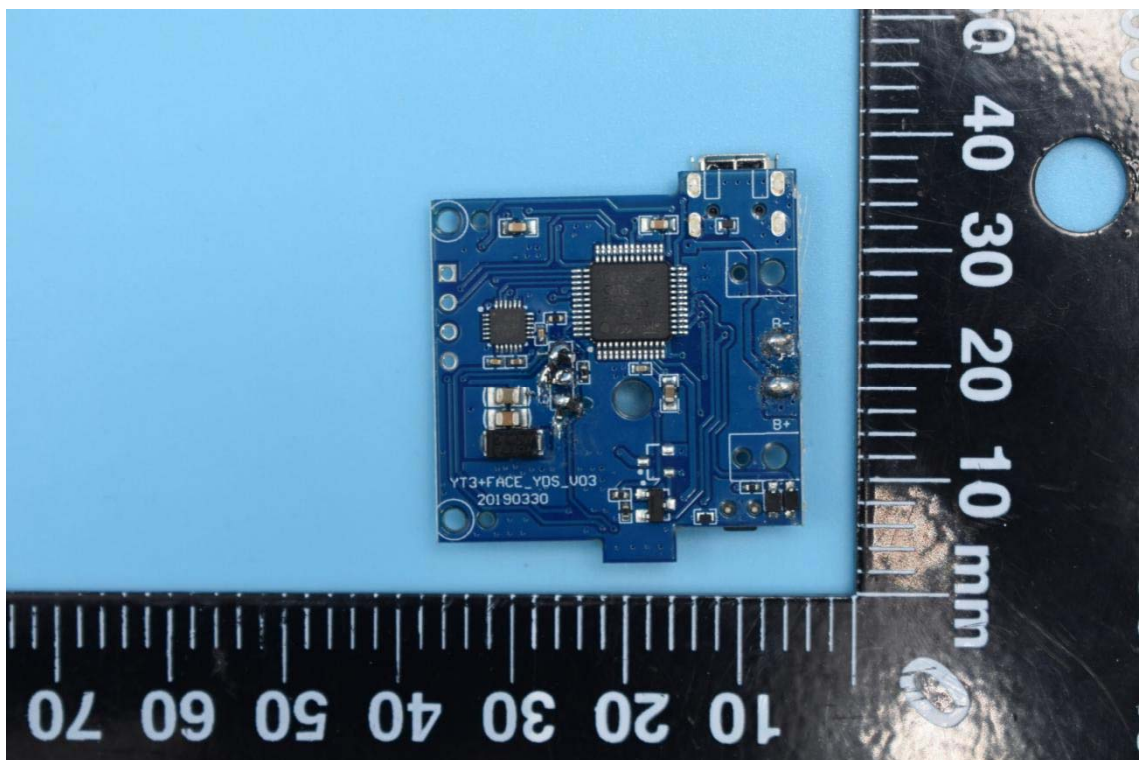

FCC ID:UR9WS-19004

Internal Photos

1. EUT uncover view

2. Antenna view