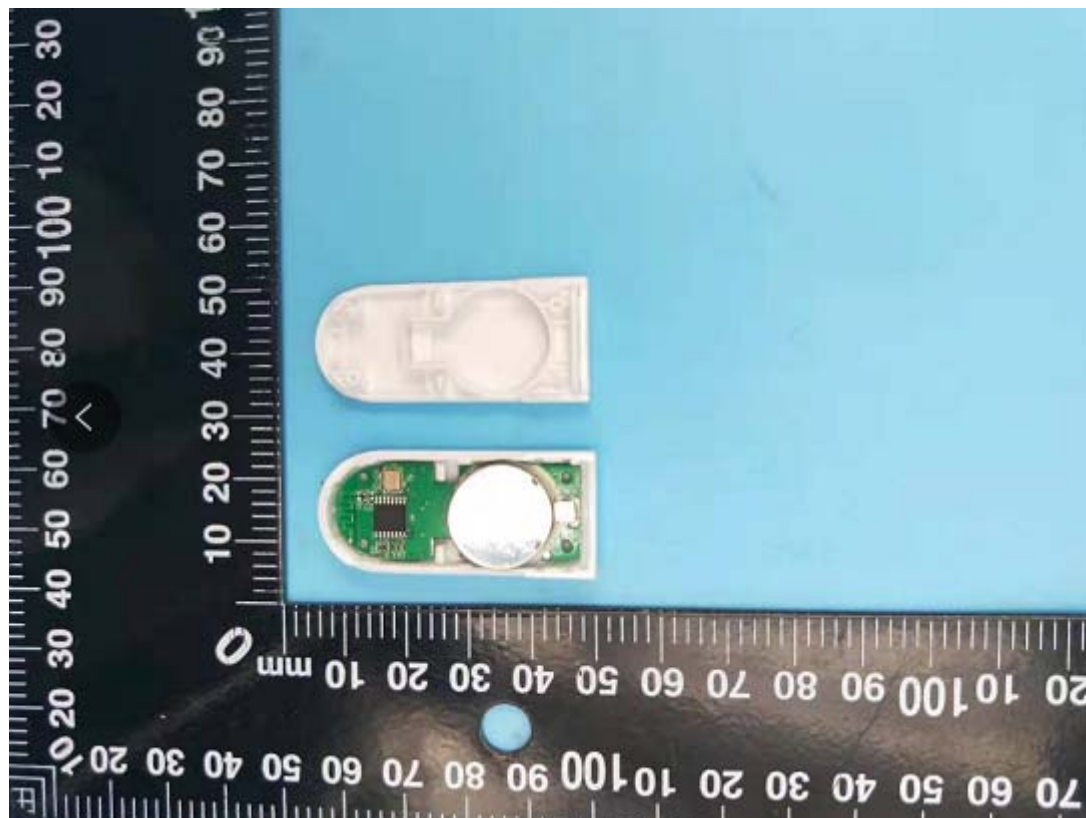

FCC ID:UR9WS-19004

Internal Photos

1. EUT uncover view

2. Antenna view