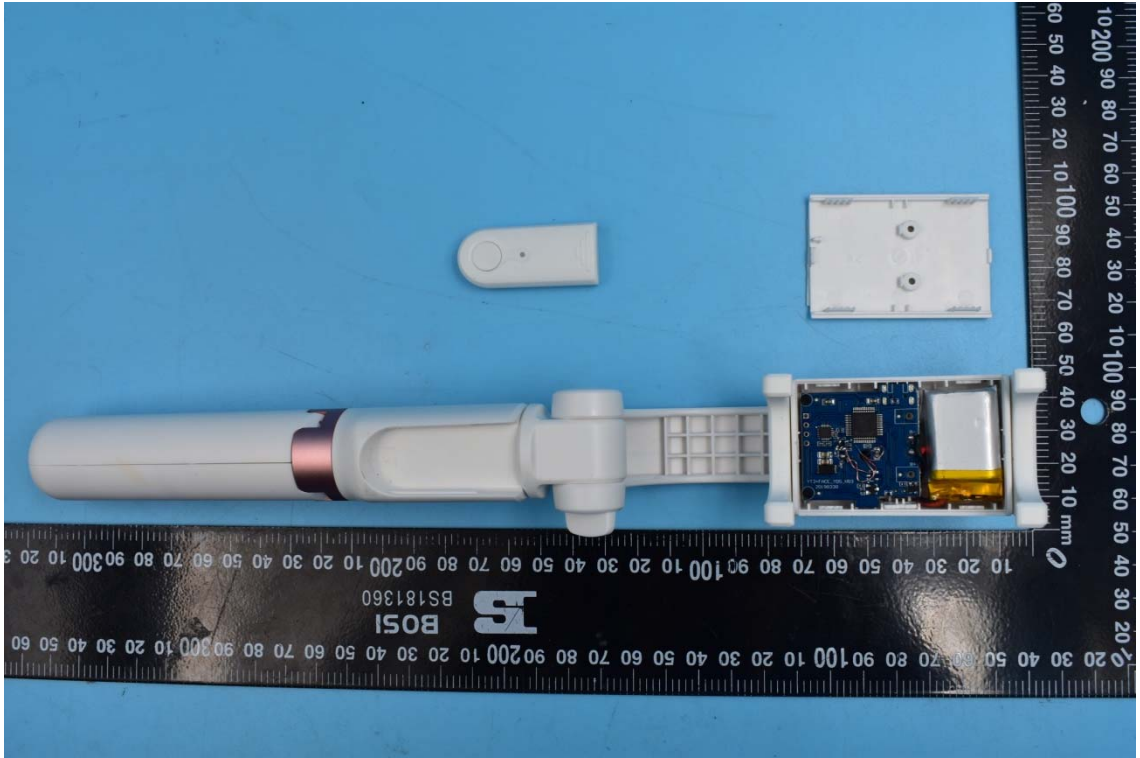

FCC ID:UR9WS-19004

Internal Photos

1. EUT uncover view

2. Antenna view