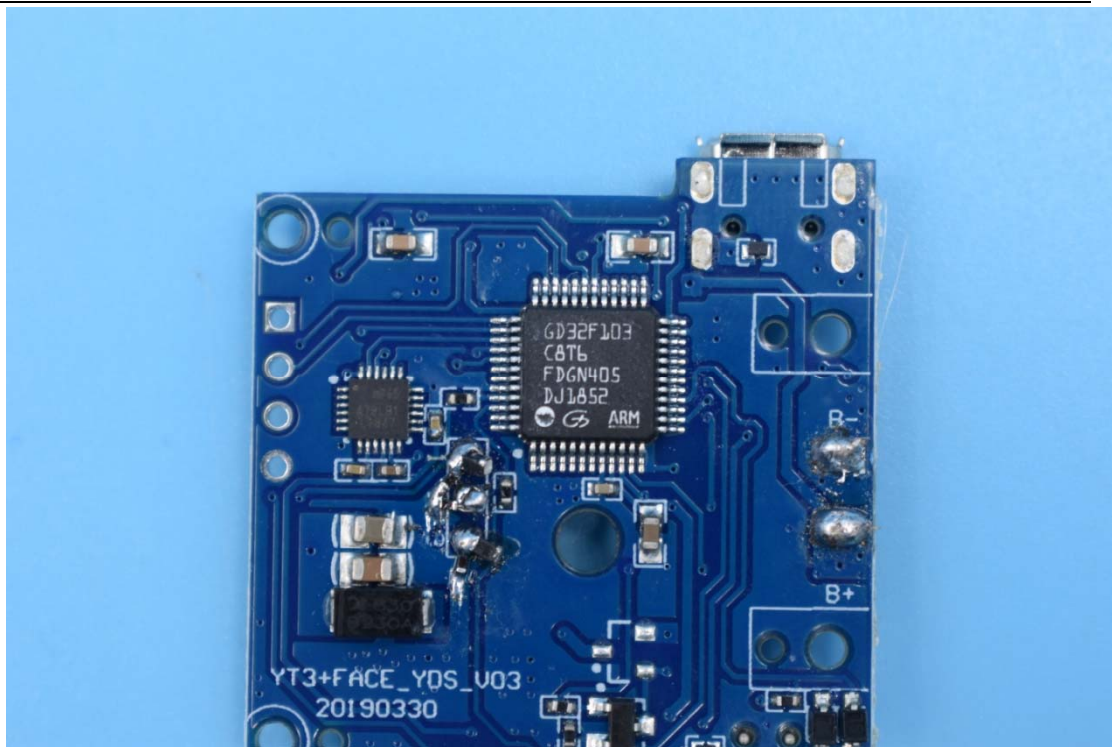

FCC ID:UR9WS-19004

Internal Photos

1. EUT uncover view

2. Antenna view