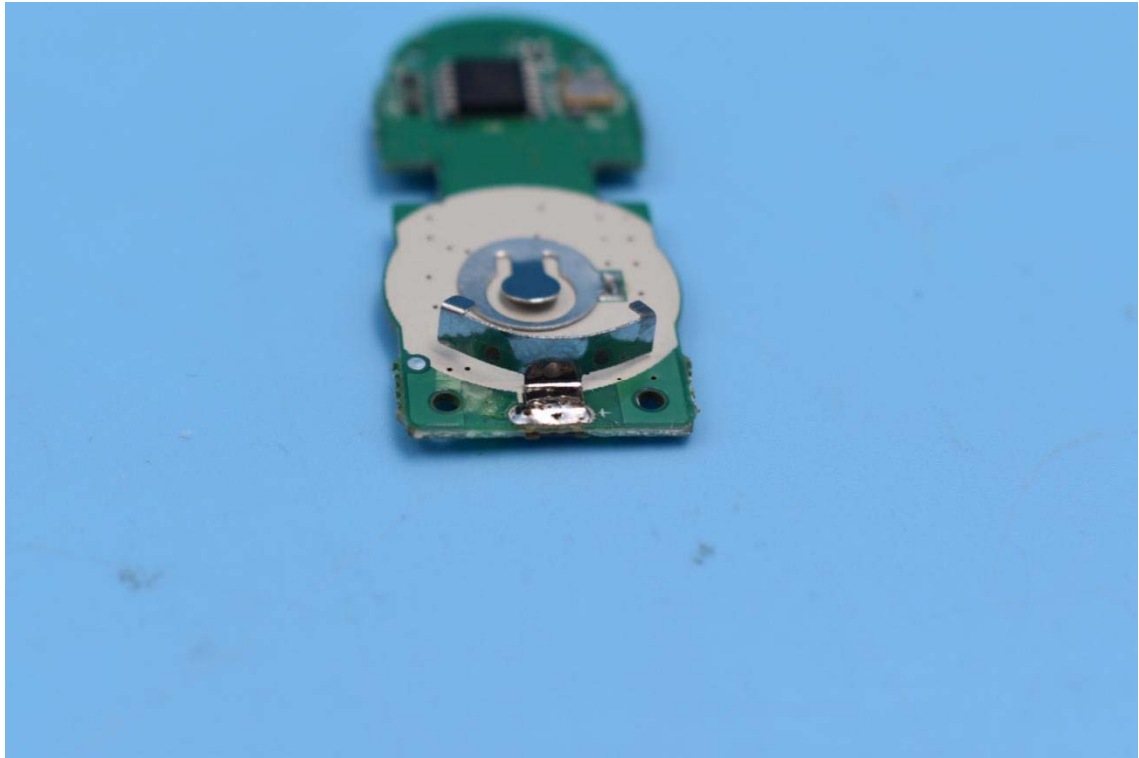

FCC ID:UR9WS-19004

Internal Photos

1. EUT uncover view

2. Antenna view