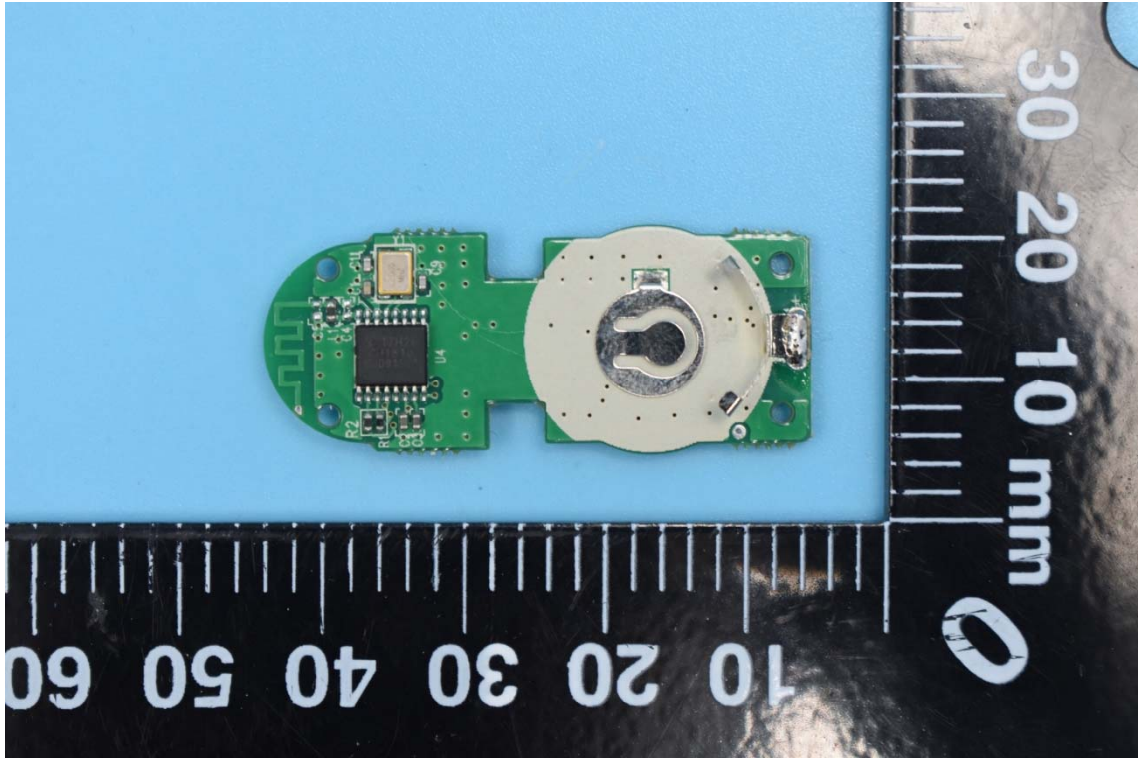

FCC ID:UR9WS-19004

Internal Photos

1. EUT uncover view

2. Antenna view