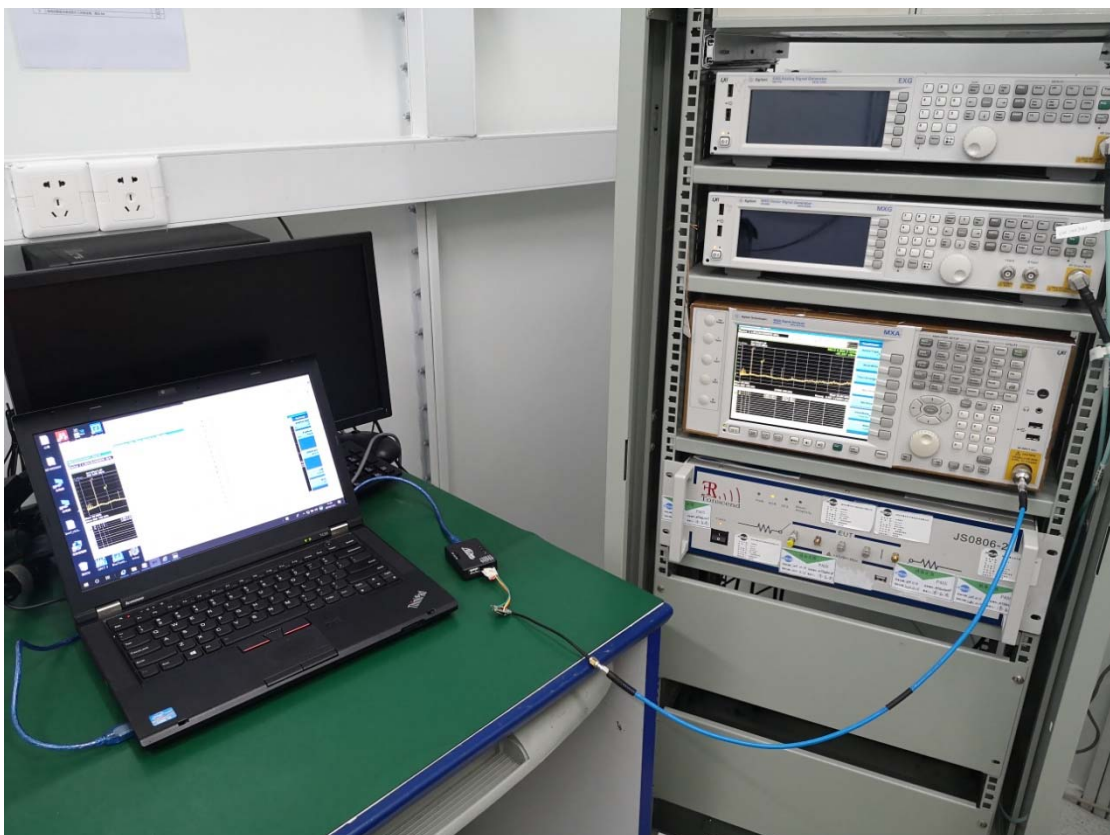

FCC ID:UR9WS-18026

Test Setup Photos

1. Radiated emission (9KHz-30MHz)

2. Radiated emission (30MHz-1GHz)

3. Radiated emission (above 1GHz)

4. RF measurement Setup

(BLE)