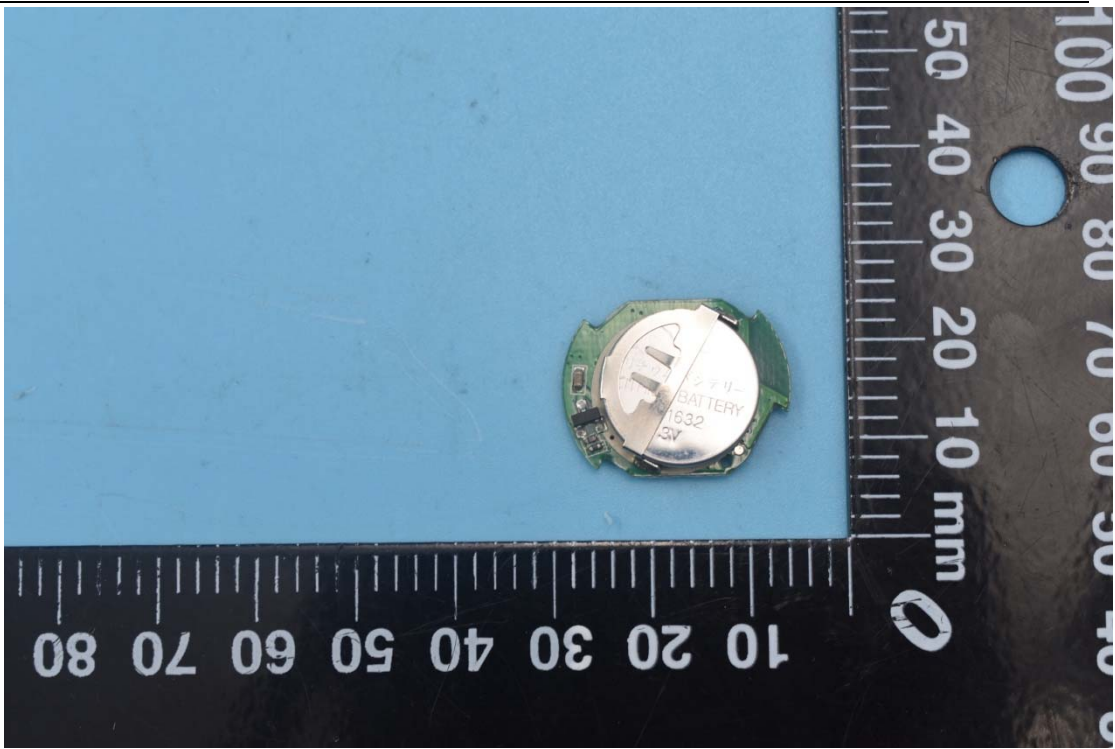

FCC ID:UR9WS-18026

### Internal Photos

1. EUT uncover view

2. Antenna view