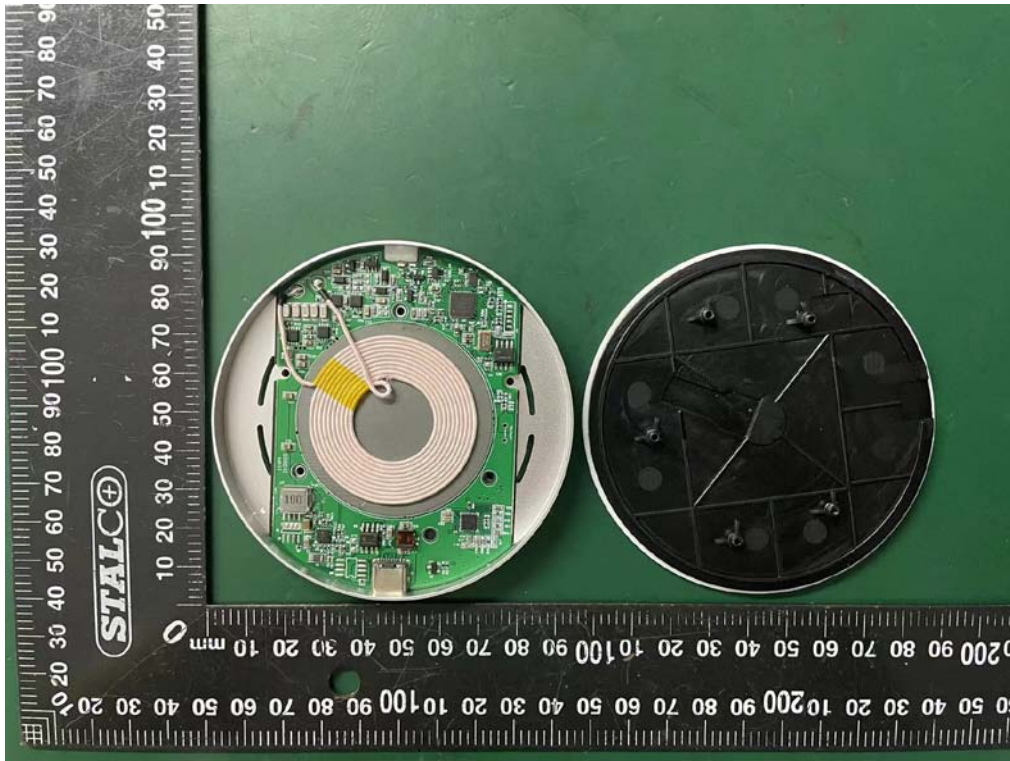

Internal photos
M/N: WC15WGGLWHT-A

Coil antenna

Internal photos
M/N: WC15WGGLWHT-A