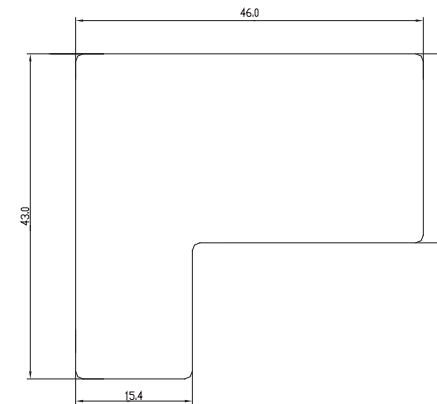

NOTICE

- 1.Material: White PET
- 2.Print: Black
- 3.Thickness:0.1mm+/-0.01mm
- 4.Barcode:128 code
- 5.The size of barcode
Height: 4mm
Width: 30mm
- 6.The font is DFPGothicP-W5.

Blank Label

Printed Label

Label Dimension

2009.08.10

					Inventec Appliances (Jiangning) Corporation				MODEL DWW310A		
4					MAT'L PET	FINISH	Q'TY 1	VIEW DIRECTION 		DRAW NAME Handset Label(BLACK)	
3				FILE NO. DWW310E16						1 4	
2											
1	updated the "microSD"	HUANG ZHI YUN	CAOBAOYIN	2009-04-14	UNIT mm	SCALE 1:1	APPROVAL CAO BAO YIN 2009-02-24	CHECK CAO BAO YIN 2009-02-24	DESIGN HUANG ZHI YUN 2009-02-24		
NO.	DESCRIPTION	DESIGN	CHECK	DATE							