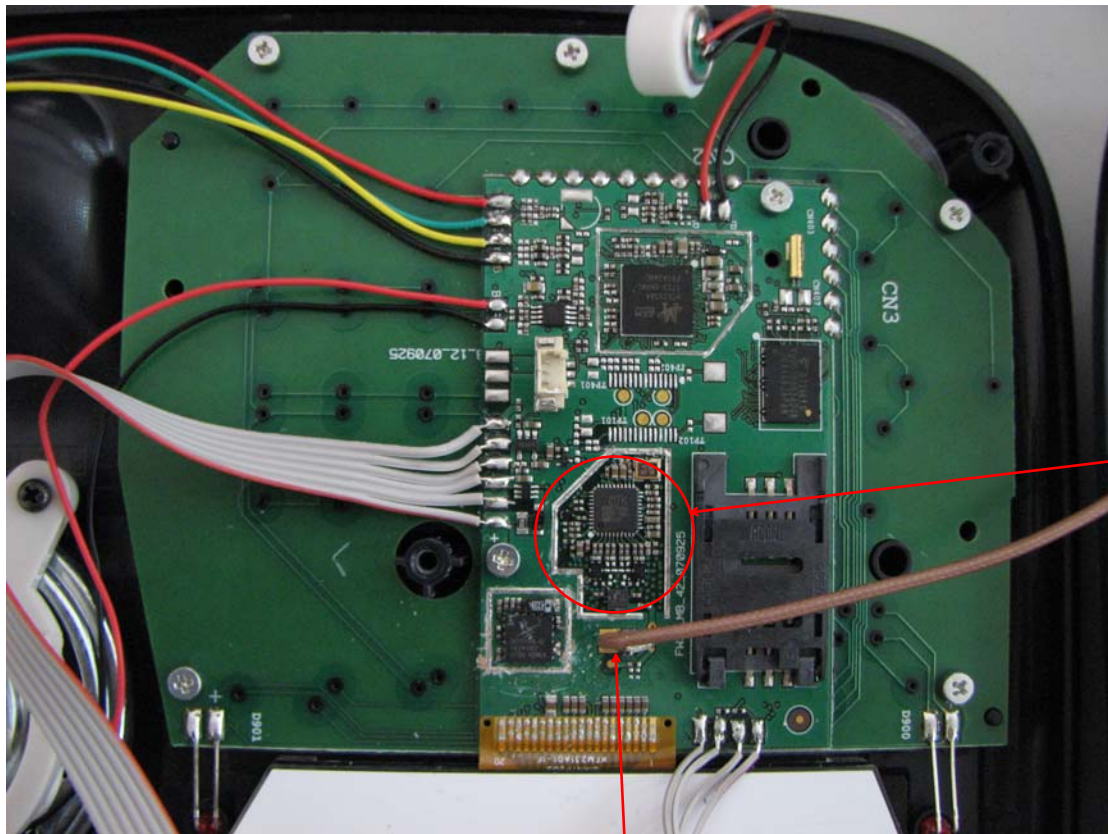

UPMFW320001_Internal Photo

RF Module,
shielding cover
removed

Antenna Port