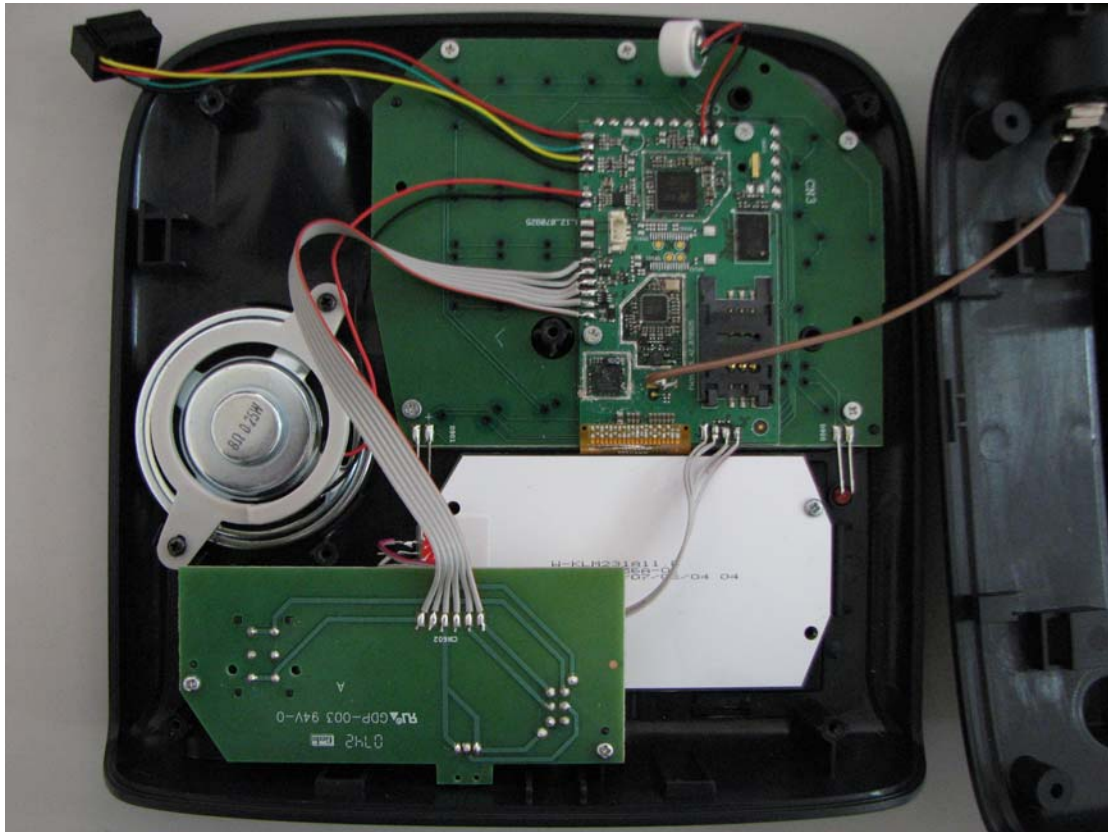

UPMFW320001_Internal Photo

RF Module,
shielding cover
removed

Antenna Port