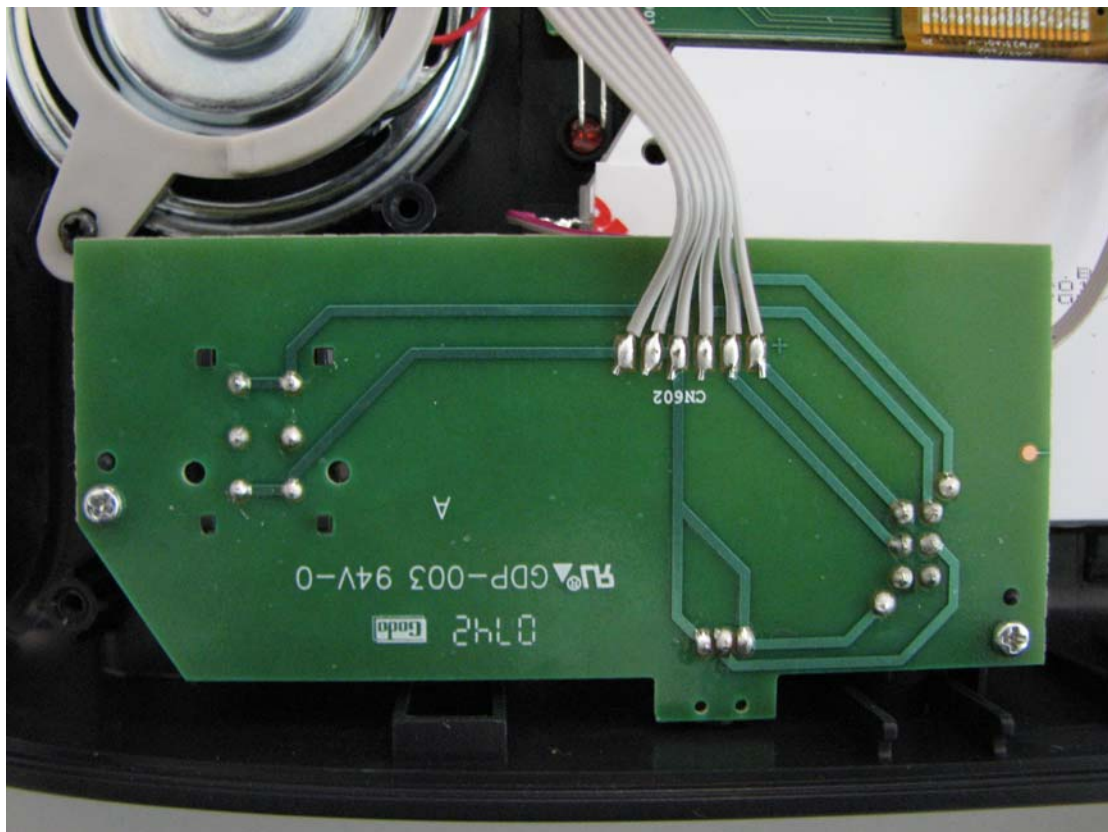

UPMFW320001_Internal Photo

RF Module,
shielding cover
removed

Antenna Port