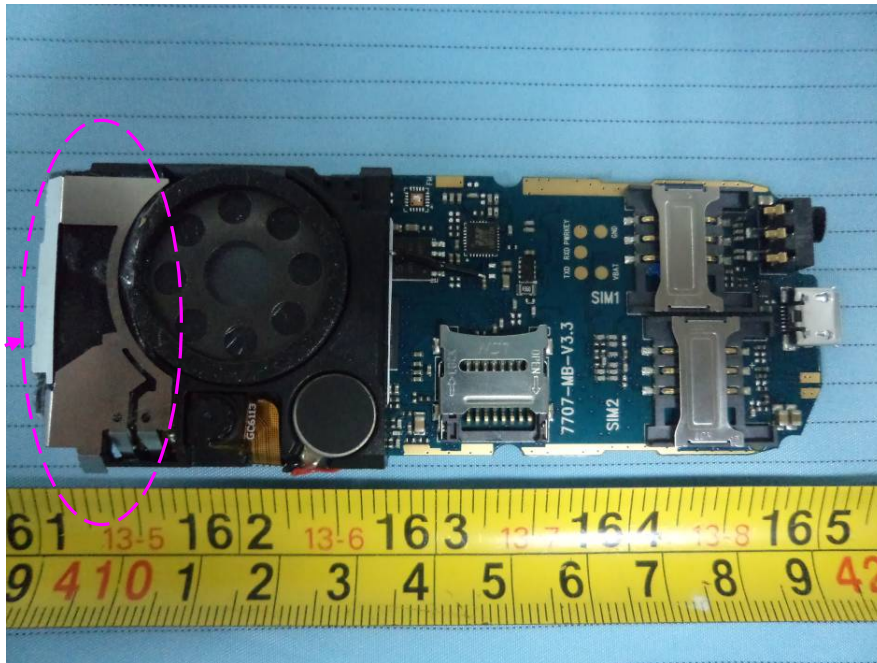

EXHIBIT C - EUT INTERNAL PHOTOGRAPHS

EUT – Battery off View

EUT – Cover off View

GSM Antenna

EUT – Main Board with LCD and Keyboard View

EUT – Main Board Top View

EUT – Main Board with Speaker View

GSM Antenna

EUT – Main Board Bottom View

BT Antenna

EUT – Main Board Bottom Shielding off View

EUT – LCD Top View

EUT – LCD Bottom View

EUT – Battery Label View