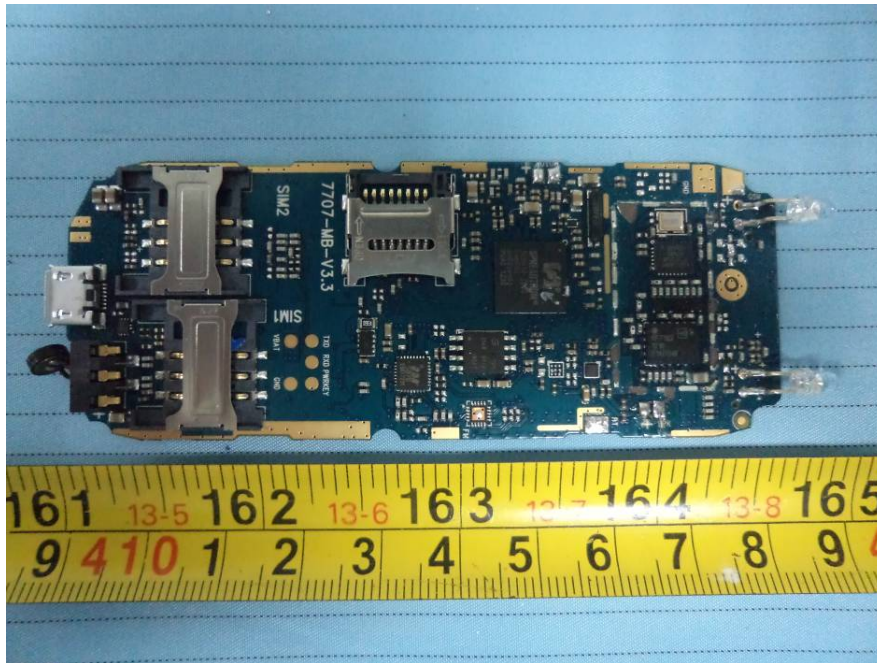

EXHIBIT C - EUT INTERNAL PHOTOGRAPHS

EUT – Battery off View

EUT – Cover off View

GSM Antenna

EUT – Main Board with LCD and Keyboard View

EUT – Main Board Top View

EUT – Main Board with Speaker View

GSM Antenna

EUT – Main Board Bottom View

BT Antenna

EUT – Main Board Bottom Shielding off View

EUT – LCD Top View

EUT – LCD Bottom View

EUT – Battery Label View