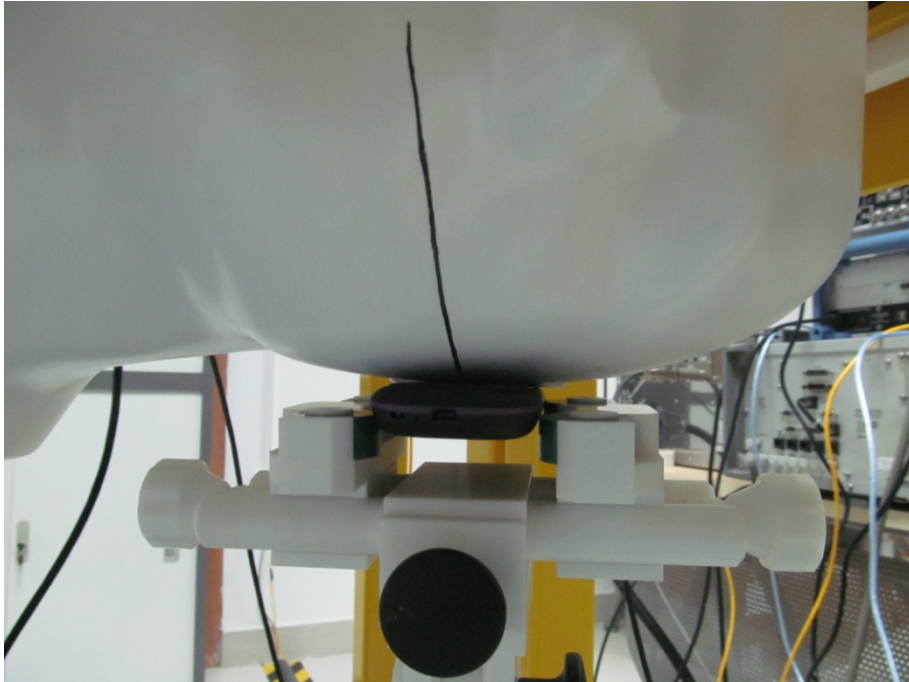

Appendix C. TEST SETUP PHOTOGRAPHS & EUT PHOTOGRAPHS

Test Setup Photographs

LEFT-CHECK TOUCH

LEFT-TILT 15°

RIGHT-CHECK TOUCH

RIGHT-TILT 15⁰

Body Back15mm

Front Back15mm

Body back with Headset

DEPTH OF THE LIQUID IN THE PHANTOM—ZOOM IN

Note : The position used in the measurement were according to IEEE 1528-2003

EUT PHOTOGRAPS
TOP VIEW OF SAMPLE

BOTTOM VIEW OF SAMPLE

LEFT VIEW OF SAMPLE

RIGHT VIEW OF SAMPLE

FRONT VIEW OF SAMPLE

BACK VEIW OF SAMPLE

ALL VIEW OF SAMPLE

OPEN VIEW OF SAMPLE-1

OPEN VIEW OF SAMPLE-2

OPEN VIEW OF SAMPLE-3

INTERNAL VIEW OF SAMPLE-3