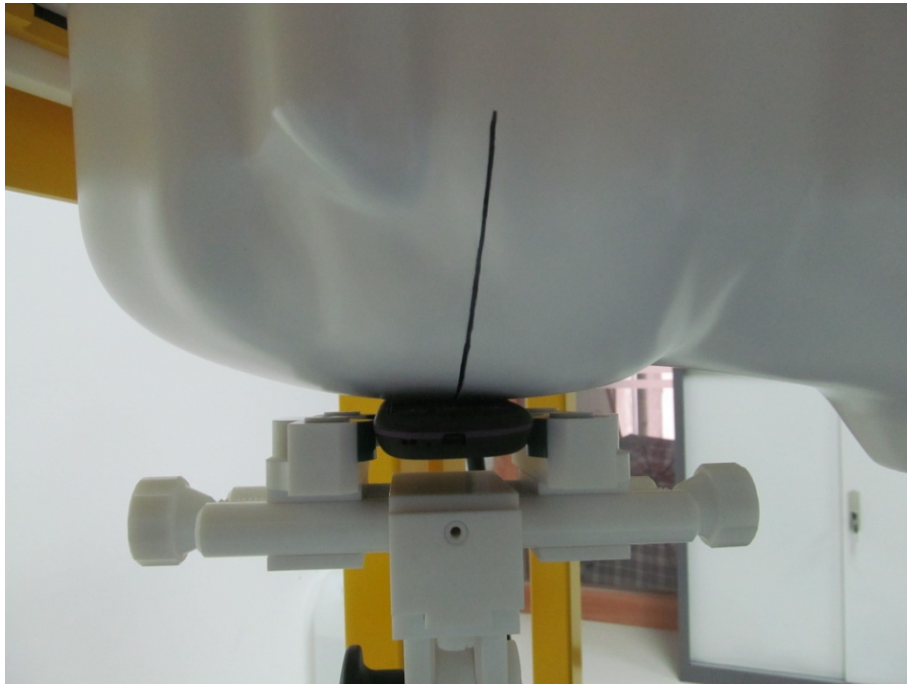

Appendix C. TEST SETUP PHOTOGRAPHS & EUT PHOTOGRAPHS

Test Setup Photographs

LEFT-CHECK TOUCH

LEFT-TILT 15°

RIGHT-CHECK TOUCH

RIGHT-TILT 15⁰

Body Back15mm

Front Back15mm

Body back with Headset

DEPTH OF THE LIQUID IN THE PHANTOM—ZOOM IN

Note : The position used in the measurement were according to IEEE 1528-2003

EUT PHOTOGRAPS
TOP VIEW OF SAMPLE

BOTTOM VIEW OF SAMPLE

LEFT VIEW OF SAMPLE

RIGHT VIEW OF SAMPLE

FRONT VIEW OF SAMPLE

BACK VEIW OF SAMPLE

ALL VIEW OF SAMPLE

OPEN VIEW OF SAMPLE-1

OPEN VIEW OF SAMPLE-2

OPEN VIEW OF SAMPLE-3

INTERNAL VIEW OF SAMPLE-3