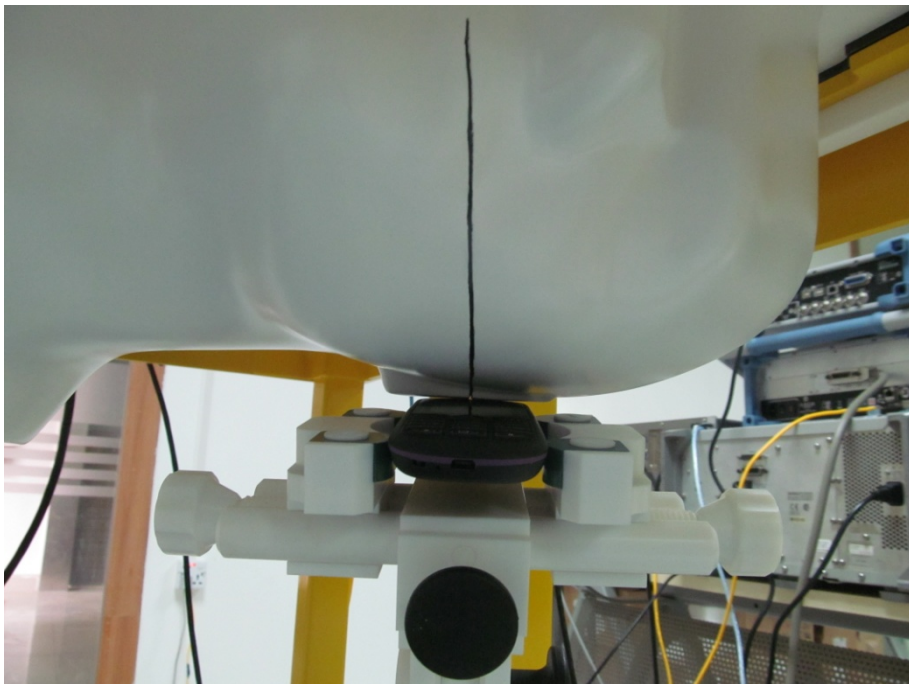

Appendix C. TEST SETUP PHOTOGRAPHS & EUT PHOTOGRAPHS

Test Setup Photographs

LEFT-CHECK TOUCH

LEFT-TILT 15°

RIGHT-CHECK TOUCH

RIGHT-TILT 15⁰

Body Back15mm

Front Back15mm

Body back with Headset

DEPTH OF THE LIQUID IN THE PHANTOM—ZOOM IN

Note : The position used in the measurement were according to IEEE 1528-2003

EUT PHOTOGRAPS
TOP VIEW OF SAMPLE

BOTTOM VIEW OF SAMPLE

LEFT VIEW OF SAMPLE

RIGHT VIEW OF SAMPLE

FRONT VIEW OF SAMPLE

BACK VEIW OF SAMPLE

ALL VIEW OF SAMPLE

OPEN VIEW OF SAMPLE-1

OPEN VIEW OF SAMPLE-2

OPEN VIEW OF SAMPLE-3

INTERNAL VIEW OF SAMPLE-3