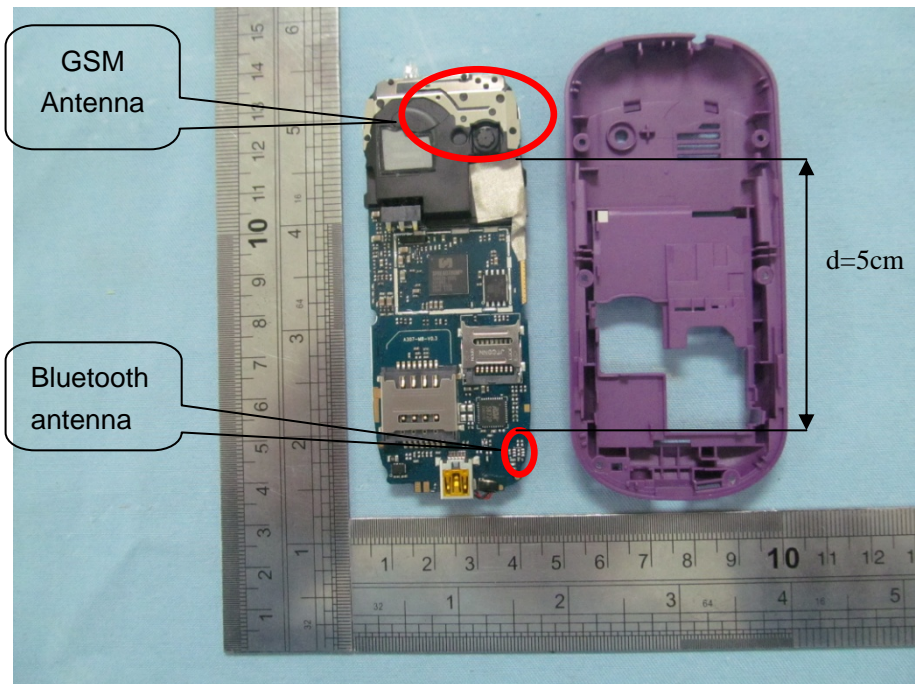

Body back with Headset

DEPTH OF THE LIQUID IN THE PHANTOM—ZOOM IN

Note : The position used in the measurement were according to IEEE 1528-2003

EUT PHOTOGRAPS
TOP VIEW OF SAMPLE

BOTTOM VIEW OF SAMPLE

LEFT VIEW OF SAMPLE

RIGHT VIEW OF SAMPLE

FRONT VIEW OF SAMPLE

BACK VEIW OF SAMPLE

ALL VIEW OF SAMPLE

OPEN VIEW OF SAMPLE-1

OPEN VIEW OF SAMPLE-2

OPEN VIEW OF SAMPLE-3

INTERNAL VIEW OF SAMPLE-3