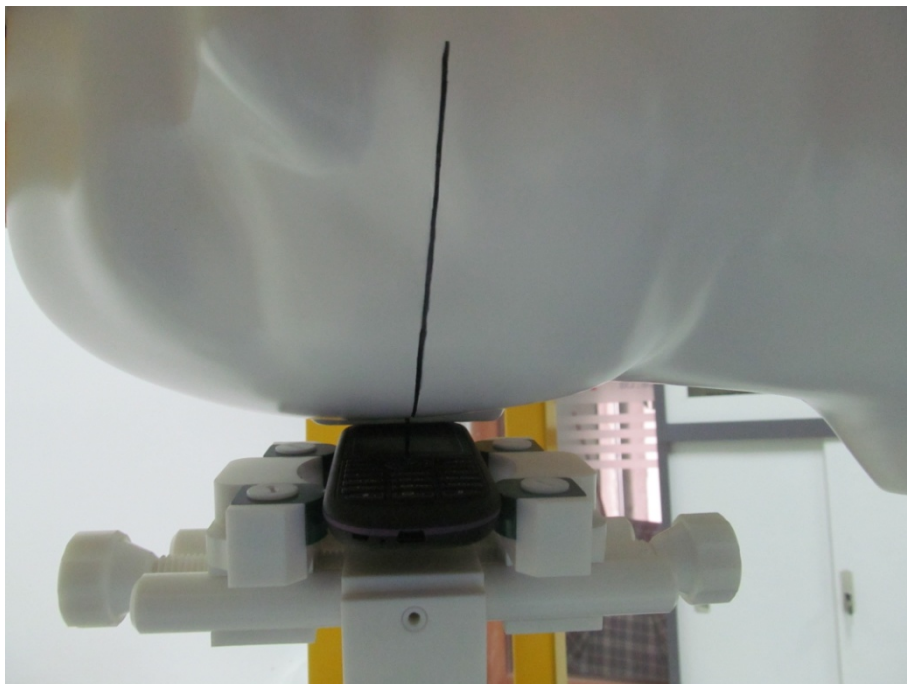

Appendix C. TEST SETUP PHOTOGRAPHS & EUT PHOTOGRAPHS

Test Setup Photographs

LEFT-CHECK TOUCH

LEFT-TILT 15°

RIGHT-CHECK TOUCH

RIGHT-TILT 15⁰

Body Back15mm

Front Back15mm

Body back with Headset

DEPTH OF THE LIQUID IN THE PHANTOM—ZOOM IN

Note : The position used in the measurement were according to IEEE 1528-2003

EUT PHOTOGRAPS
TOP VIEW OF SAMPLE

BOTTOM VIEW OF SAMPLE

LEFT VIEW OF SAMPLE

RIGHT VIEW OF SAMPLE

FRONT VIEW OF SAMPLE

BACK VEIW OF SAMPLE

ALL VIEW OF SAMPLE

OPEN VIEW OF SAMPLE-1

OPEN VIEW OF SAMPLE-2

OPEN VIEW OF SAMPLE-3

INTERNAL VIEW OF SAMPLE-3