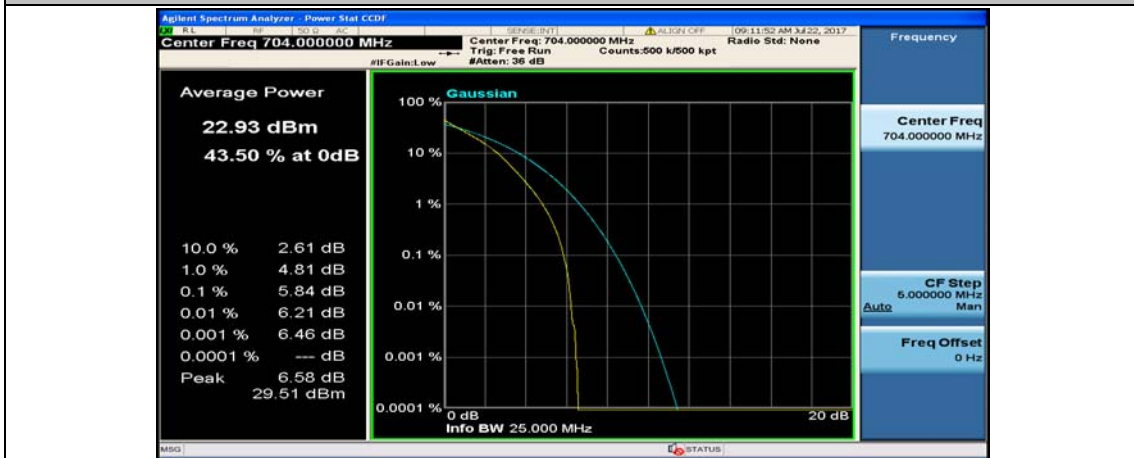

Channel Bandwidth: 10 MHz_LCH_QPSK_25RB#12