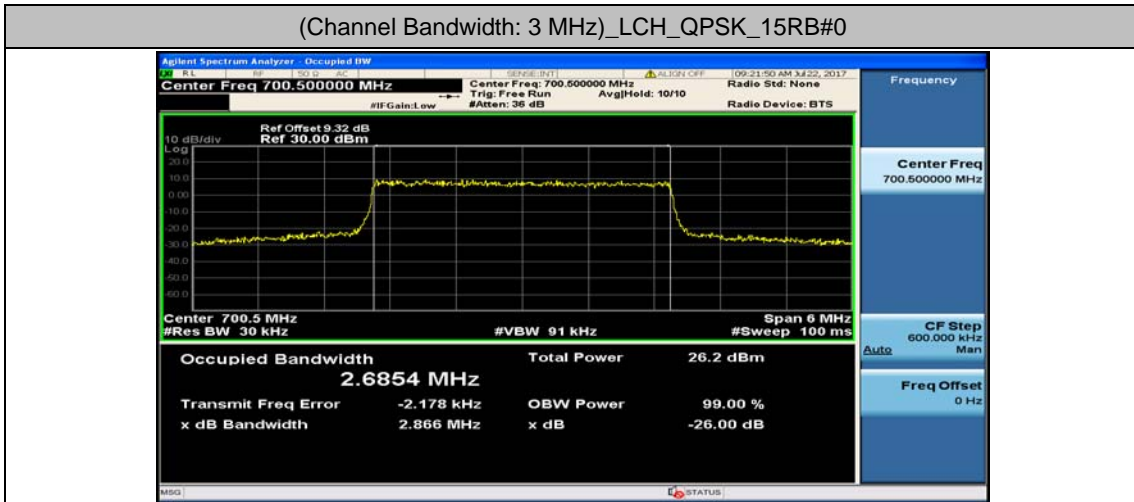

Channel Bandwidth: 3 MHz

(Channel Bandwidth: 3 MHz)_LCH_QPSK_15RB#0