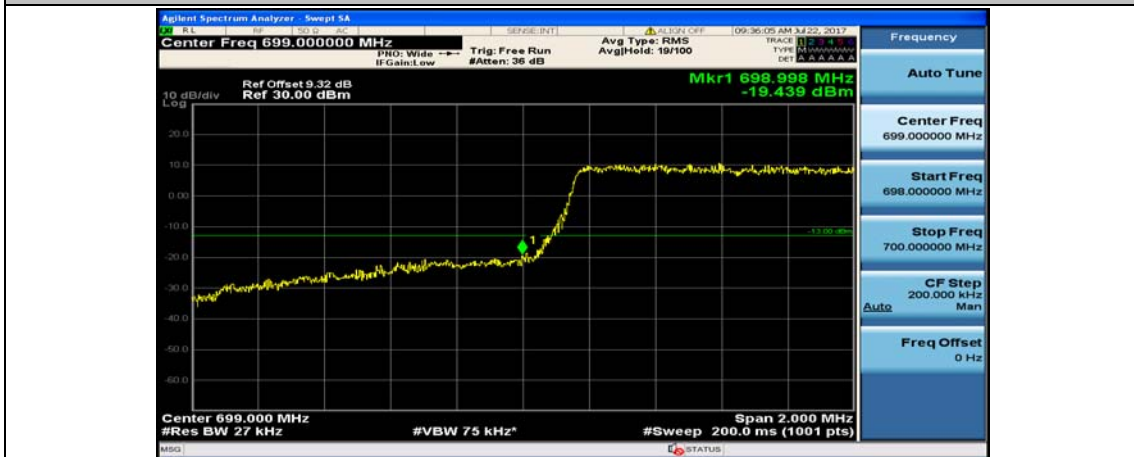

(Channel Bandwidth: 1.4 MHz)_LCH_16QAM_6RB#0