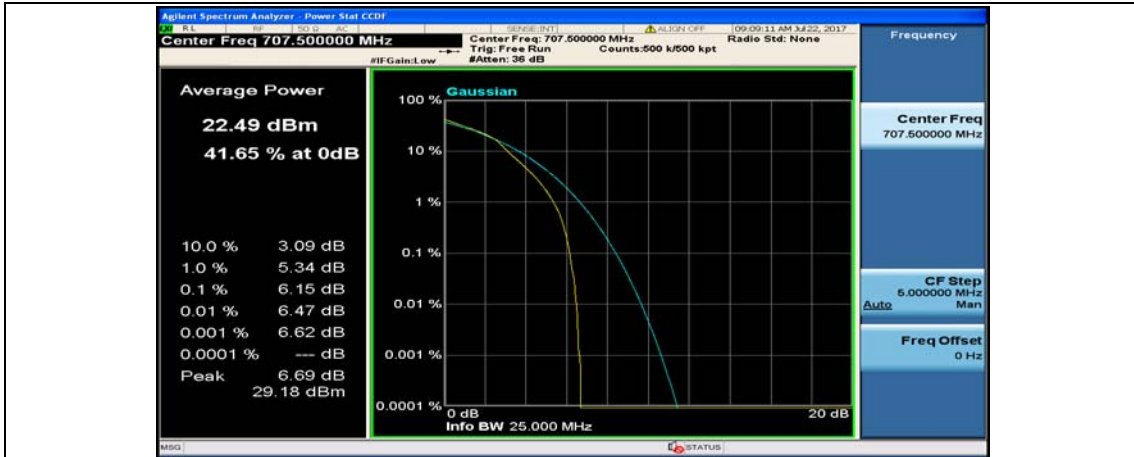

(Channel Bandwidth: 5 MHz)_MCH_16QAM_12RB#13