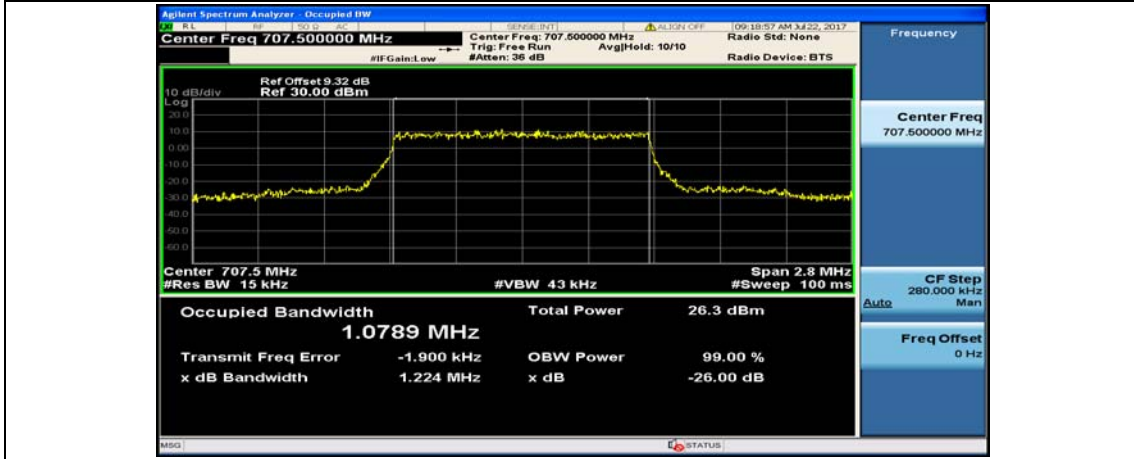

Test Graphs

Channel Bandwidth: 1.4 MHz

(Channel Bandwidth: 1.4 MHz) _MCH_QPSK_6RB#0

(Channel Bandwidth: 1.4 MHz)_HCH_QPSK_6RB#0

(Channel Bandwidth: 1.4 MHz)_LCH_16QAM_6RB#0

(Channel Bandwidth: 1.4 MHz)_MCH_16QAM_6RB#0