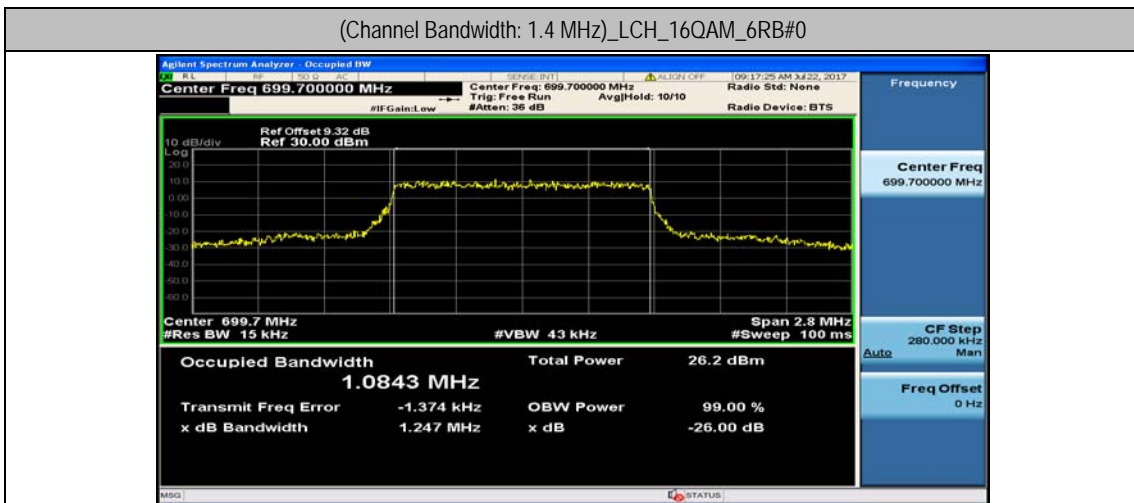

Channel Bandwidth: 10 MHz

Channel Bandwidth: 10 MHz						
Modulation	Channel	RB Configuration		Occupied Bandwidth (MHz)	26dB Bandwidth (MHz)	Verdict
		Size	Offset			
QPSK	LCH	50	0	8.9553	9.509	PASS
	MCH	50	0	8.9048	9.422	PASS
	HCH	50	0	8.9340	9.425	PASS
16QAM	LCH	50	0	8.9618	9.504	PASS
	MCH	50	0	8.9072	9.371	PASS
	HCH	50	0	8.9452	9.433	PASS

Test Graphs

Channel Bandwidth: 1.4 MHz

(Channel Bandwidth: 1.4 MHz) _MCH_QPSK_6RB#0

(Channel Bandwidth: 1.4 MHz)_HCH_QPSK_6RB#0

(Channel Bandwidth: 1.4 MHz)_LCH_16QAM_6RB#0

(Channel Bandwidth: 1.4 MHz)_MCH_16QAM_6RB#0