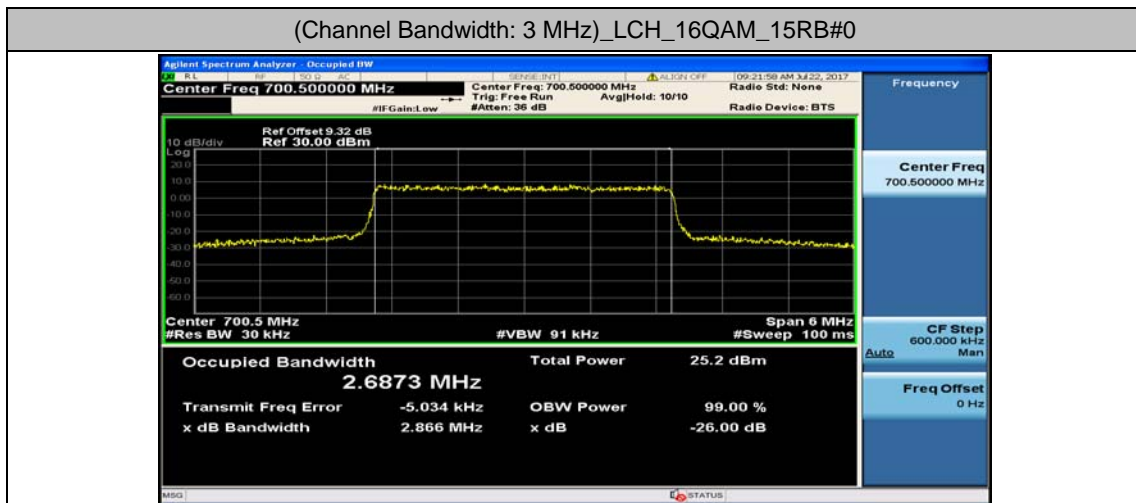

(Channel Bandwidth: 1.4 MHz)_HCH_16QAM_6RB#0

Channel Bandwidth: 3 MHz

(Channel Bandwidth: 3 MHz)_LCH_QPSK_15RB#0

(Channel Bandwidth: 3 MHz)_MCH_QPSK_15RB#0

(Channel Bandwidth: 3 MHz)_HCH_QPSK_15RB#0

(Channel Bandwidth: 3 MHz)_LCH_16QAM_15RB#0