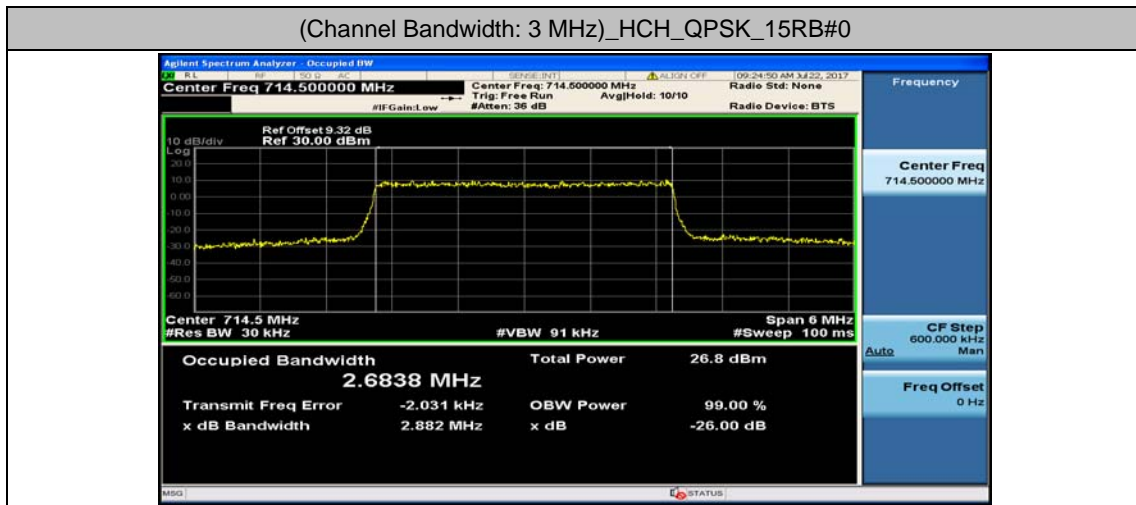

(Channel Bandwidth: 1.4 MHz)_HCH_16QAM_6RB#0

Channel Bandwidth: 3 MHz

(Channel Bandwidth: 3 MHz)_LCH_QPSK_15RB#0

(Channel Bandwidth: 3 MHz)_MCH_QPSK_15RB#0

(Channel Bandwidth: 3 MHz)_HCH_QPSK_15RB#0

(Channel Bandwidth: 3 MHz)_LCH_16QAM_15RB#0