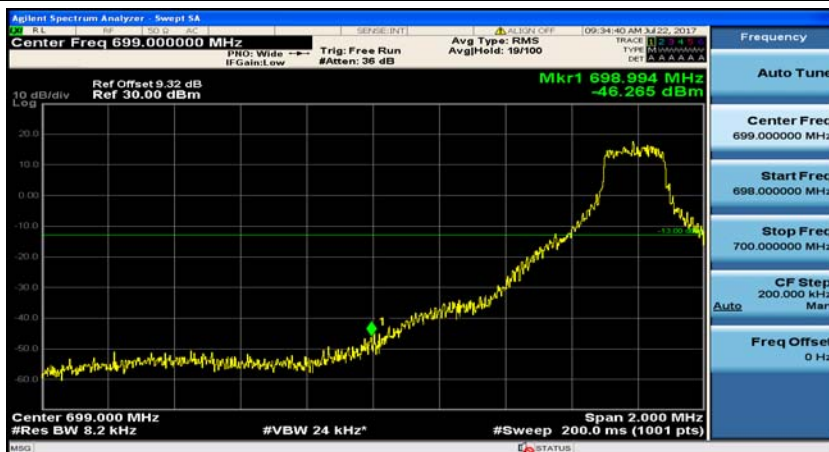

Channel Bandwidth: 10 MHz_HCH_16QAM_50RB#0

Appendix D: Band Edge

Test Graphs

Channel Bandwidth: 1.4 MHz

(Channel Bandwidth: 1.4 MHz)_LCH_QPSK_1RB#0

(Channel Bandwidth: 1.4 MHz)_LCH_QPSK_1RB#3

(Channel Bandwidth: 1.4 MHz)_LCH_QPSK_1RB#5