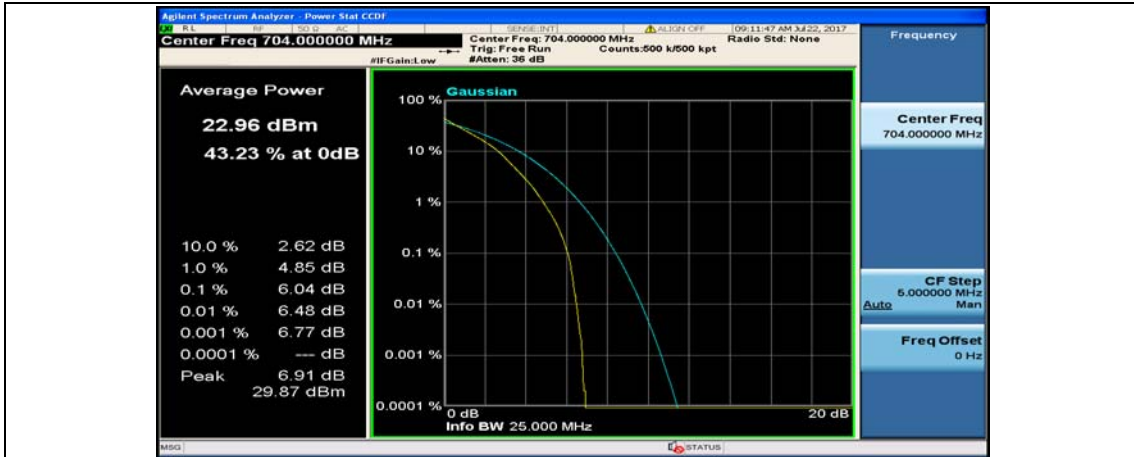

(Channel Bandwidth: 5 MHz)_HCH_16QAM_12RB#0

(Channel Bandwidth: 5 MHz)_HCH_16QAM_12RB#6

(Channel Bandwidth: 5 MHz)_HCH_16QAM_12RB#13

(Channel Bandwidth: 5 MHz)_HCH_16QAM_25RB#0

Channel Bandwidth: 10 MHz

Channel Bandwidth: 10 MHz_LCH_QPSK_1RB#0