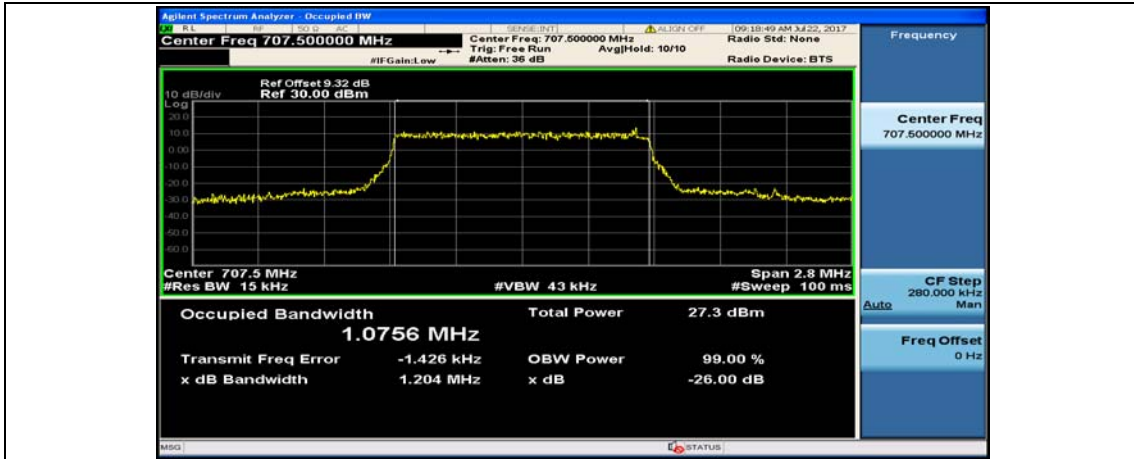

(Channel Bandwidth: 1.4 MHz) _MCH_QPSK_6RB#0

(Channel Bandwidth: 1.4 MHz)_HCH_QPSK_6RB#0