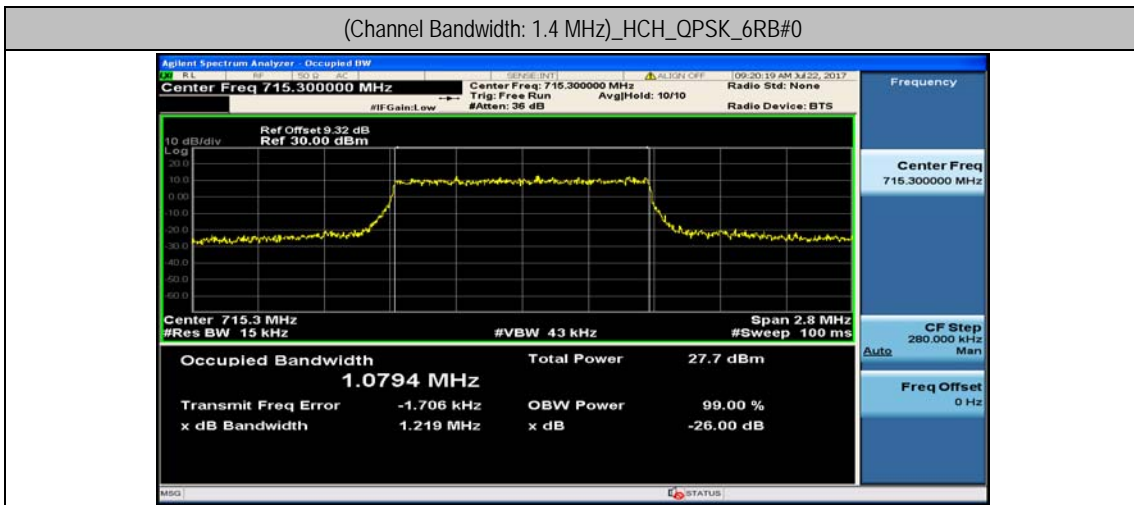

Test Graphs

Channel Bandwidth: 1.4 MHz

(Channel Bandwidth: 1.4 MHz) _MCH_QPSK_6RB#0

(Channel Bandwidth: 1.4 MHz)_HCH_QPSK_6RB#0

(Channel Bandwidth: 1.4 MHz)_LCH_16QAM_6RB#0

(Channel Bandwidth: 1.4 MHz)_MCH_16QAM_6RB#0