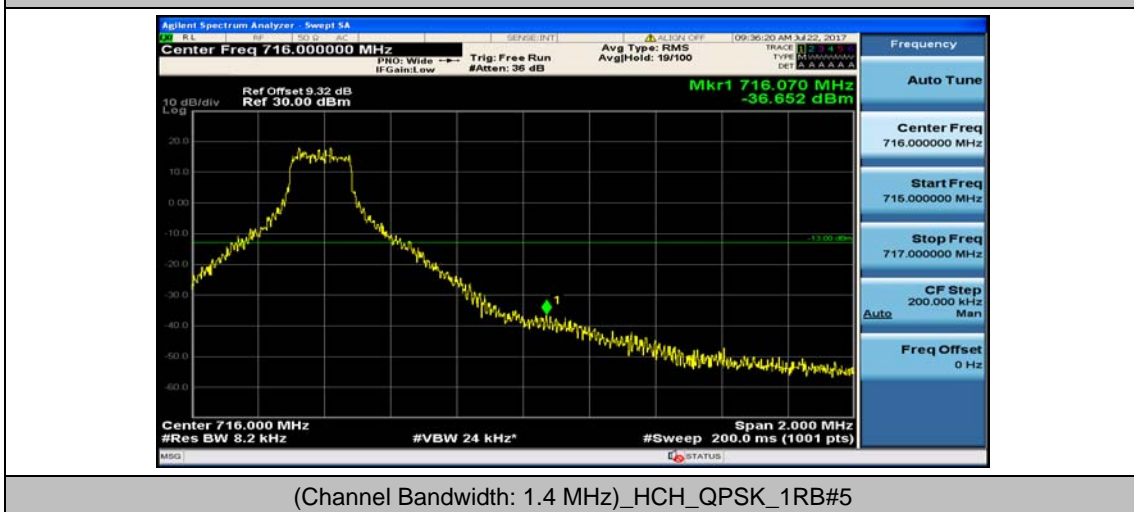

(Channel Bandwidth: 1.4 MHz)_HCH_QPSK_1RB#3

(Channel Bandwidth: 1.4 MHz)_HCH_QPSK_1RB#5