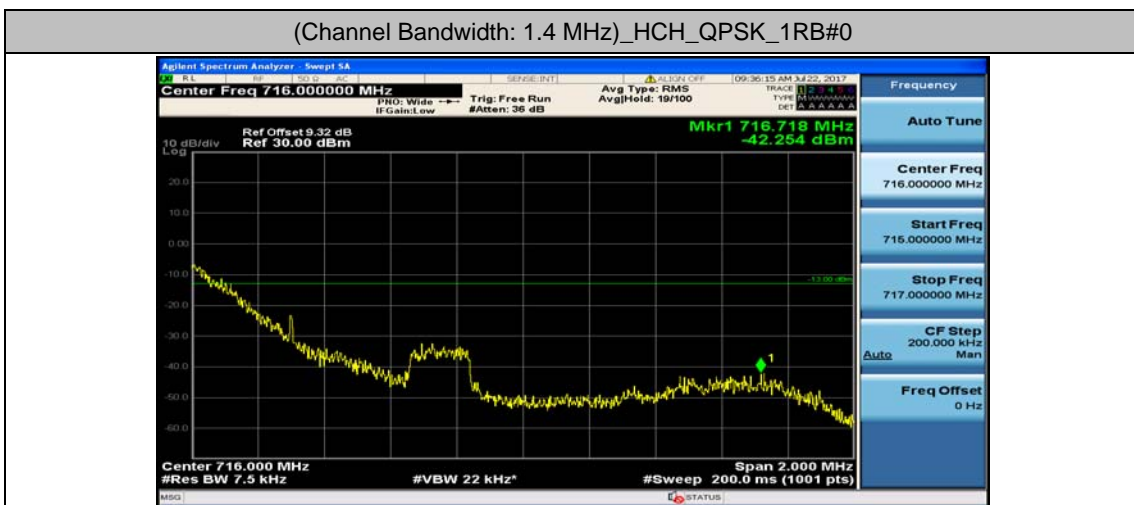

(Channel Bandwidth: 1.4 MHz)_LCH_QPSK_3RB#0

(Channel Bandwidth: 1.4 MHz)_LCH_QPSK_3RB#2

(Channel Bandwidth: 1.4 MHz)_LCH_QPSK_3RB#3

(Channel Bandwidth: 1.4 MHz)_LCH_QPSK_6RB#0

(Channel Bandwidth: 1.4 MHz)_HCH_QPSK_1RB#0