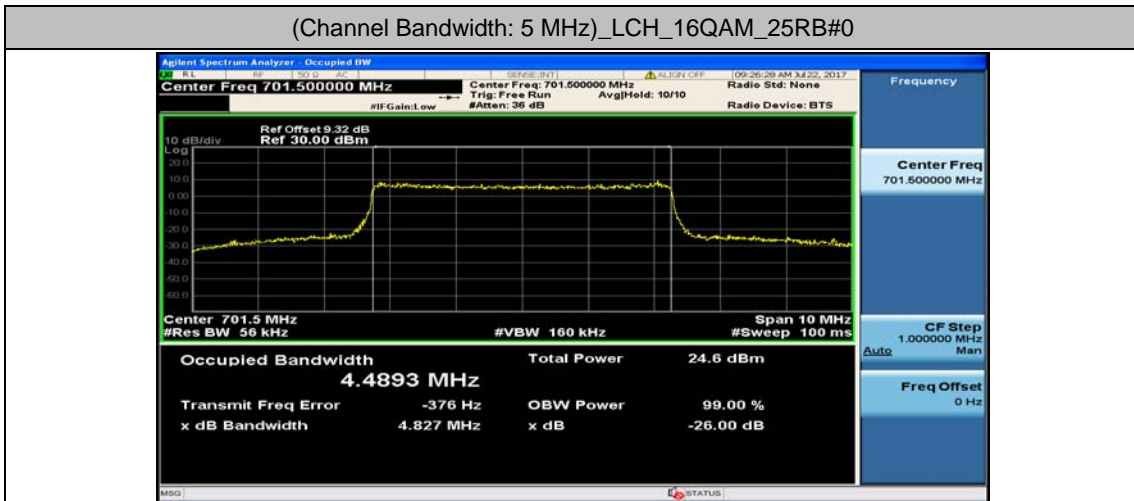

(Channel Bandwidth: 5 MHz)_LCH_16QAM_25RB#0