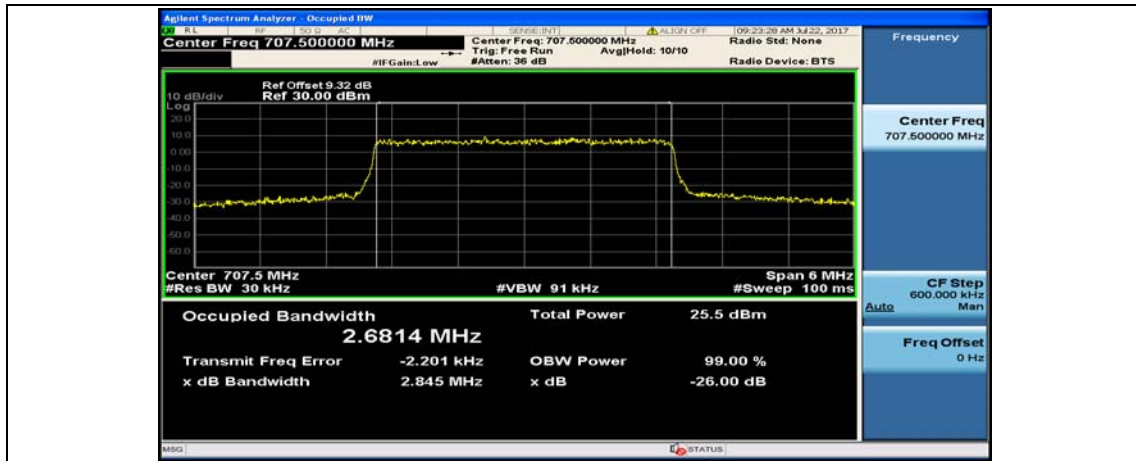

(Channel Bandwidth: 3 MHz)_MCH_16QAM_15RB#0

(Channel Bandwidth: 3 MHz)_HCH_16QAM_15RB#0