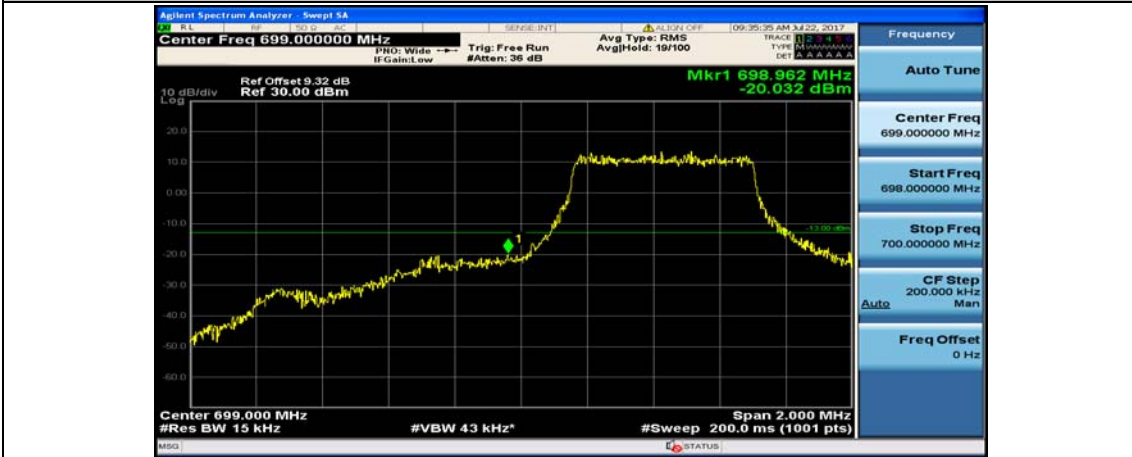

(Channel Bandwidth: 1.4 MHz)_HCH_QPSK_6RB#0

(Channel Bandwidth: 1.4 MHz)_LCH_16QAM_1RB#0

(Channel Bandwidth: 1.4 MHz)_LCH_16QAM_1RB#3

(Channel Bandwidth: 1.4 MHz)_LCH_16QAM_1RB#5

(Channel Bandwidth: 1.4 MHz)_LCH_16QAM_3RB#0