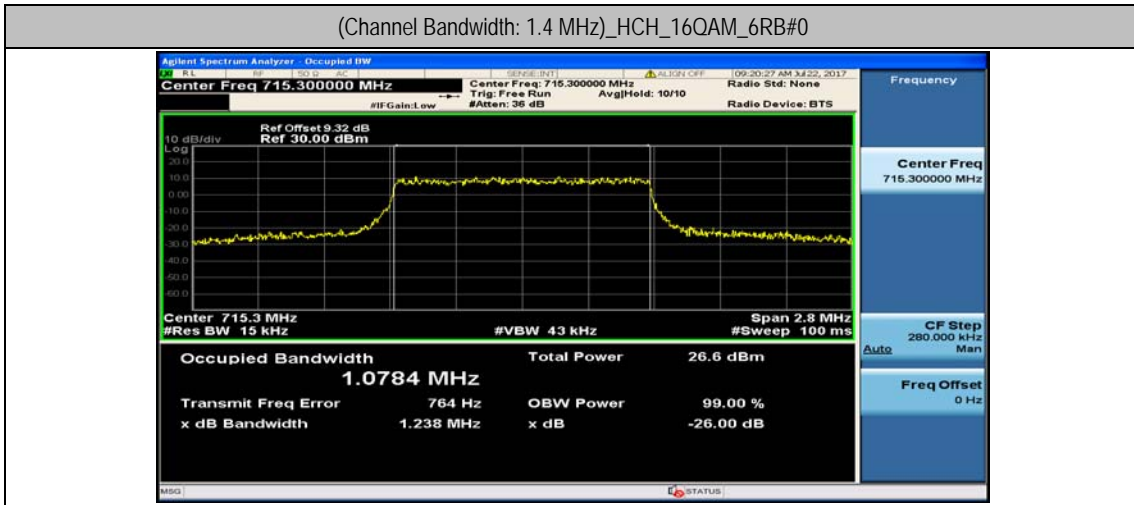

Channel Bandwidth: 3 MHz