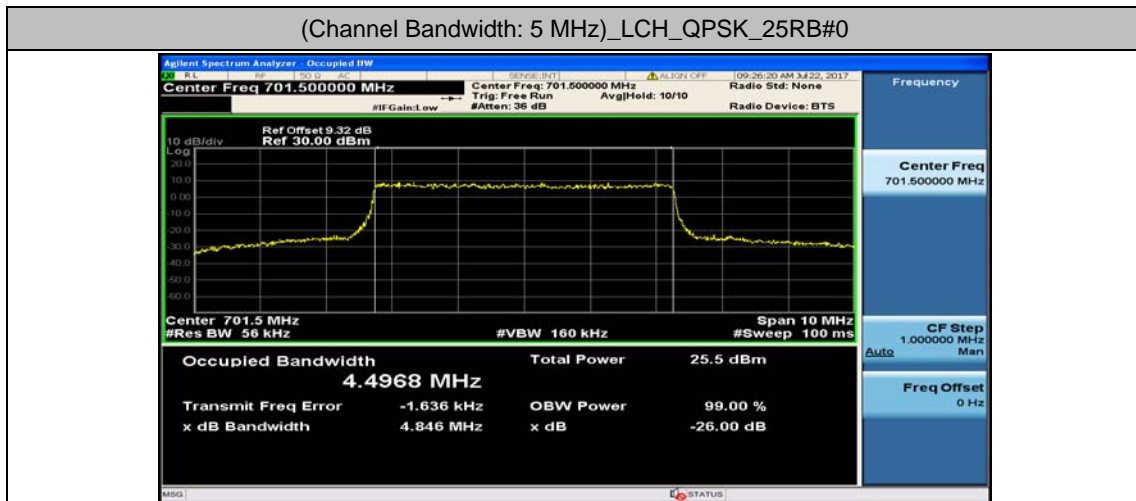

(Channel Bandwidth: 3 MHz)_MCH_16QAM_15RB#0

(Channel Bandwidth: 3 MHz)_HCH_16QAM_15RB#0

Channel Bandwidth: 5 MHz

(Channel Bandwidth: 5 MHz)_LCH_QPSK_25RB#0

(Channel Bandwidth: 5 MHz)_MCH_QPSK_25RB#0

(Channel Bandwidth: 5 MHz)_HCH_QPSK_25RB#0