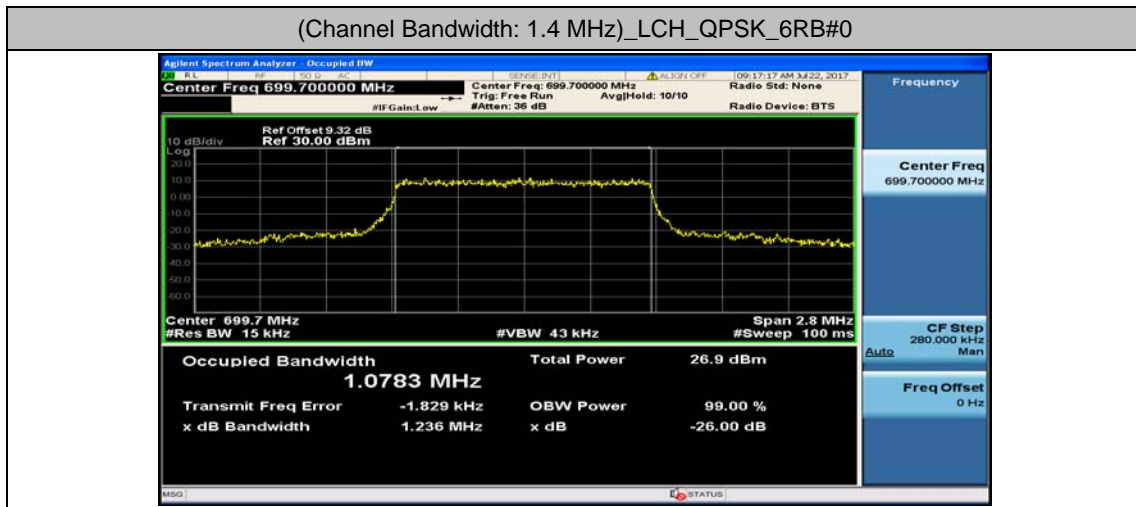

Channel Bandwidth: 10 MHz

Channel Bandwidth: 10 MHz						
Modulation	Channel	RB Configuration		Occupied Bandwidth (MHz)	26dB Bandwidth (MHz)	Verdict
		Size	Offset			
QPSK	LCH	50	0	8.9553	9.509	PASS
	MCH	50	0	8.9048	9.422	PASS
	HCH	50	0	8.9340	9.425	PASS
16QAM	LCH	50	0	8.9618	9.504	PASS
	MCH	50	0	8.9072	9.371	PASS
	HCH	50	0	8.9452	9.433	PASS

Test Graphs

Channel Bandwidth: 1.4 MHz