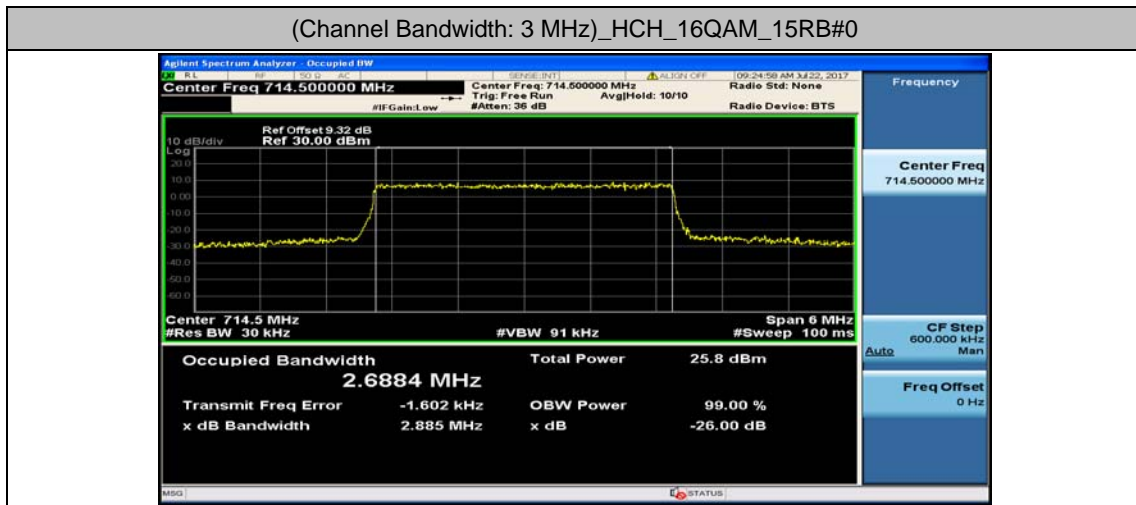

Channel Bandwidth: 5 MHz