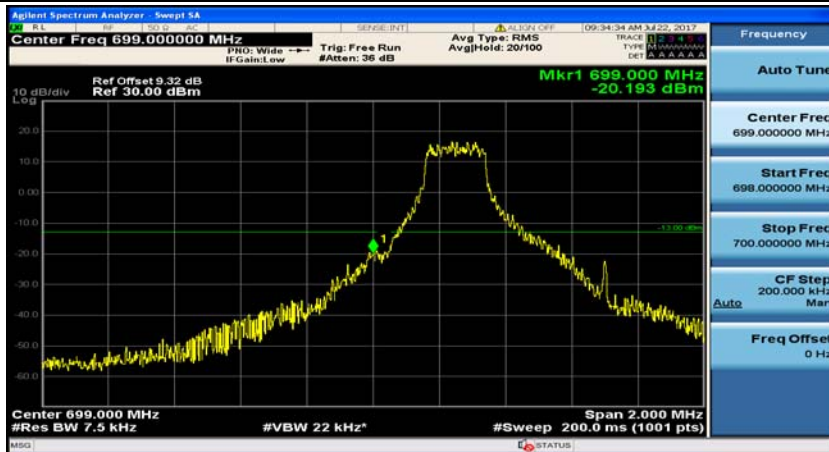

Channel Bandwidth: 10 MHz_HCH_16QAM_50RB#0

Appendix D: Band Edge

Test Graphs

Channel Bandwidth: 1.4 MHz

(Channel Bandwidth: 1.4 MHz)_LCH_QPSK_1RB#0

(Channel Bandwidth: 1.4 MHz)_LCH_QPSK_1RB#3

(Channel Bandwidth: 1.4 MHz)_LCH_QPSK_1RB#5