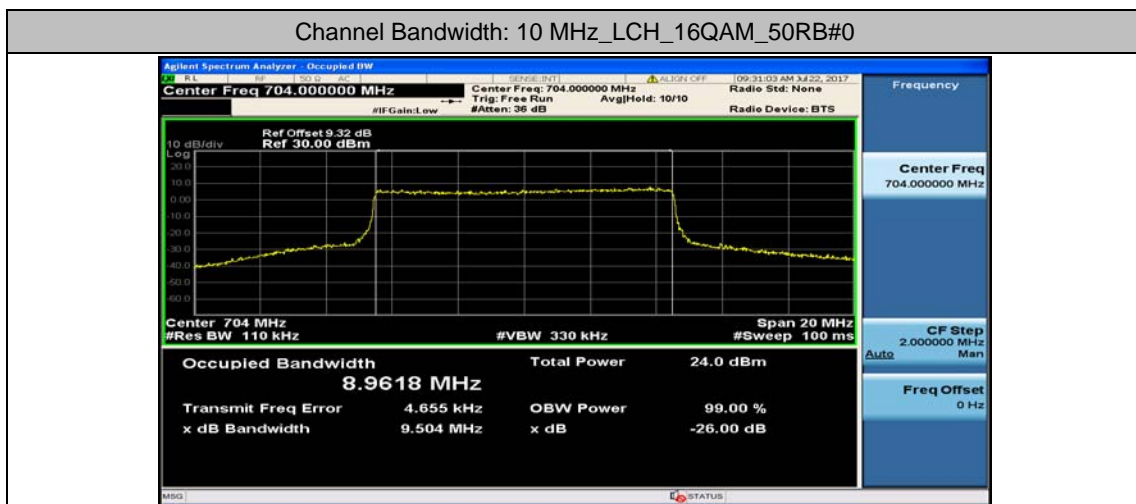

(Channel Bandwidth: 5 MHz)_LCH_16QAM_25RB#0

(Channel Bandwidth: 5 MHz)_MCH_16QAM_25RB#0

(Channel Bandwidth: 5 MHz)_HCH_16QAM_25RB#0

Channel Bandwidth: 10 MHz

Channel Bandwidth: 10 MHz_LCH_QPSK_50RB#0

Channel Bandwidth: 10 MHz_MCH_QPSK_50RB#0