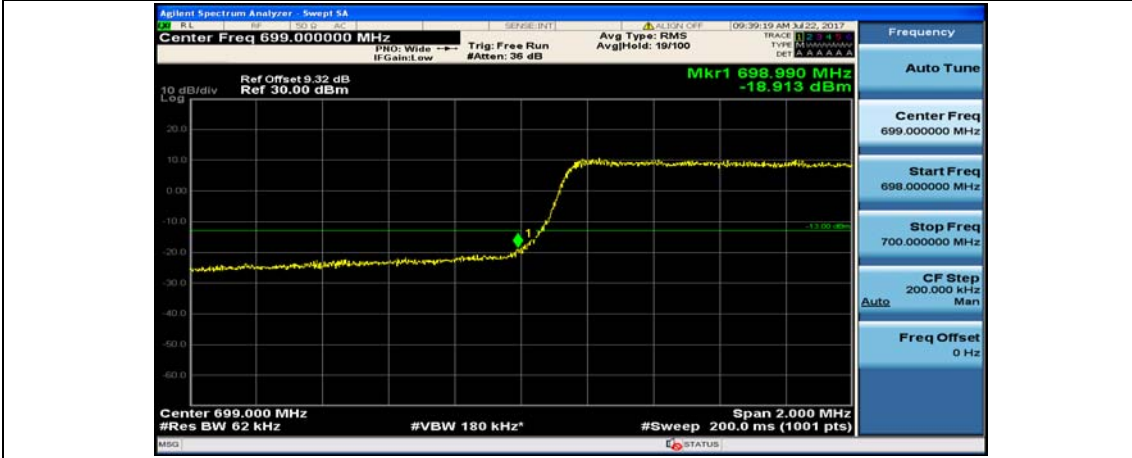

Channel Bandwidth: 3 MHz

(Channel Bandwidth: 3 MHz)_LCH_QPSK_1RB#14

(Channel Bandwidth: 3 MHz)_LCH_QPSK_8RB#0

(Channel Bandwidth: 3 MHz)_LCH_QPSK_8RB#4

(Channel Bandwidth: 3 MHz)_LCH_QPSK_8RB#7

(Channel Bandwidth: 3 MHz)_LCH_QPSK_15RB#0