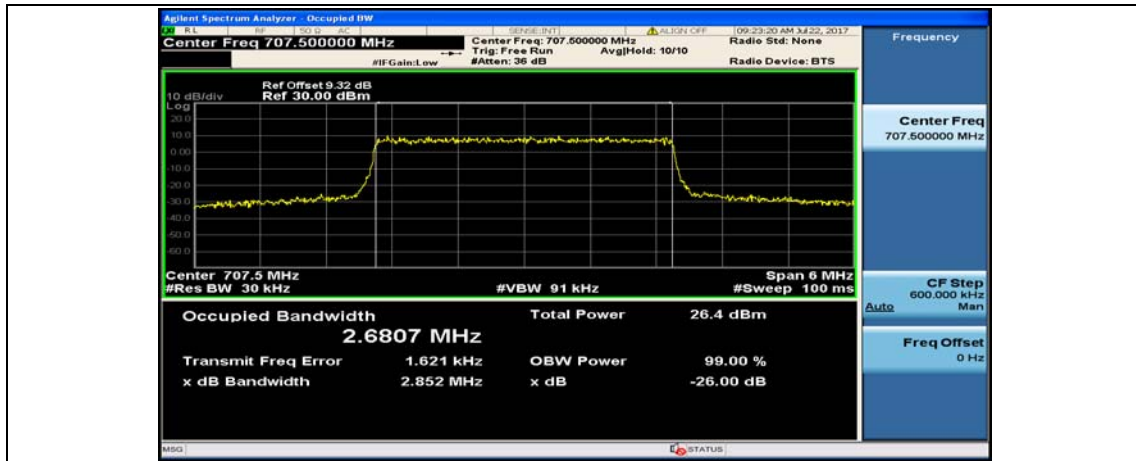

(Channel Bandwidth: 1.4 MHz)_HCH_16QAM_6RB#0

Channel Bandwidth: 3 MHz

(Channel Bandwidth: 3 MHz)_LCH_QPSK_15RB#0

(Channel Bandwidth: 3 MHz)_MCH_QPSK_15RB#0

(Channel Bandwidth: 3 MHz)_HCH_QPSK_15RB#0

(Channel Bandwidth: 3 MHz)_LCH_16QAM_15RB#0