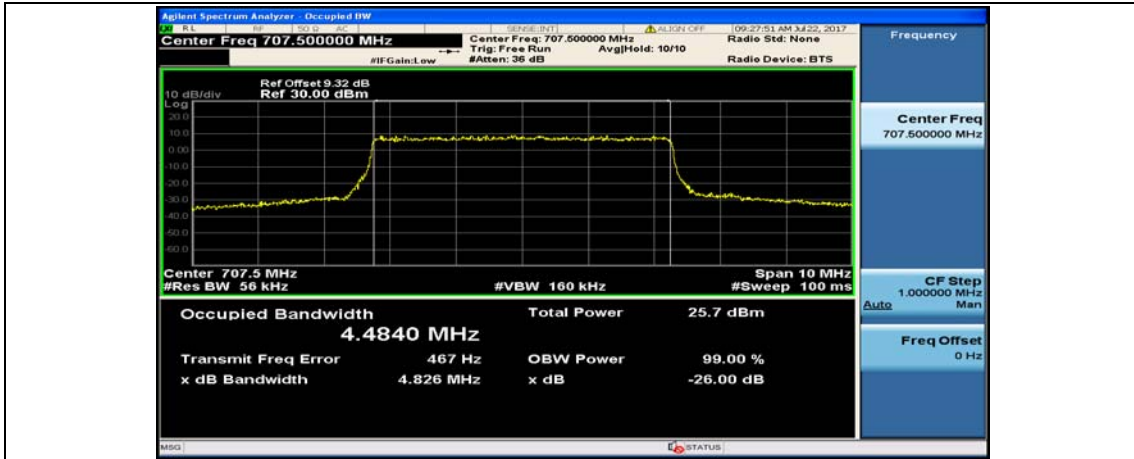

(Channel Bandwidth: 3 MHz)_MCH_16QAM_15RB#0

(Channel Bandwidth: 3 MHz)_HCH_16QAM_15RB#0

Channel Bandwidth: 5 MHz

(Channel Bandwidth: 5 MHz)_LCH_QPSK_25RB#0

(Channel Bandwidth: 5 MHz)_MCH_QPSK_25RB#0

(Channel Bandwidth: 5 MHz)_HCH_QPSK_25RB#0