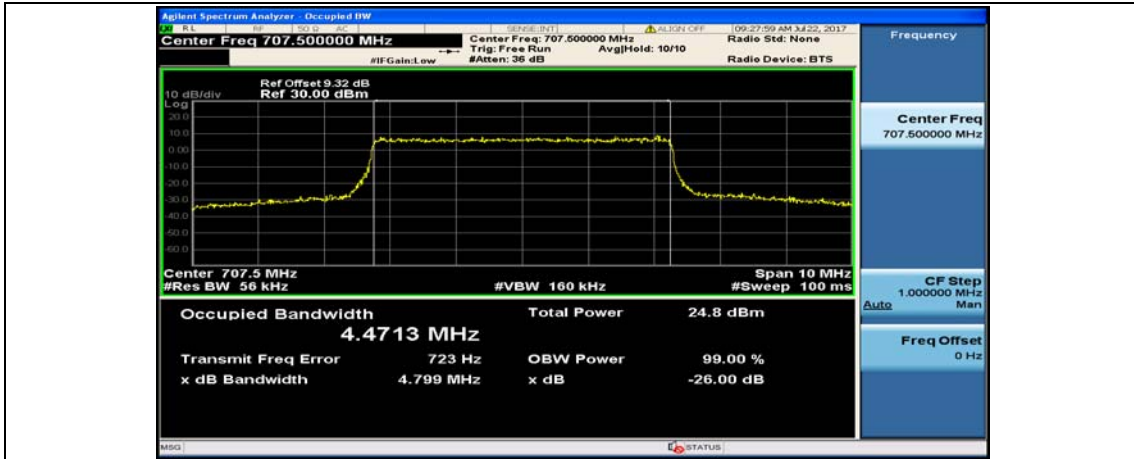

(Channel Bandwidth: 5 MHz)_MCH_16QAM_25RB#0

(Channel Bandwidth: 5 MHz)_HCH_16QAM_25RB#0