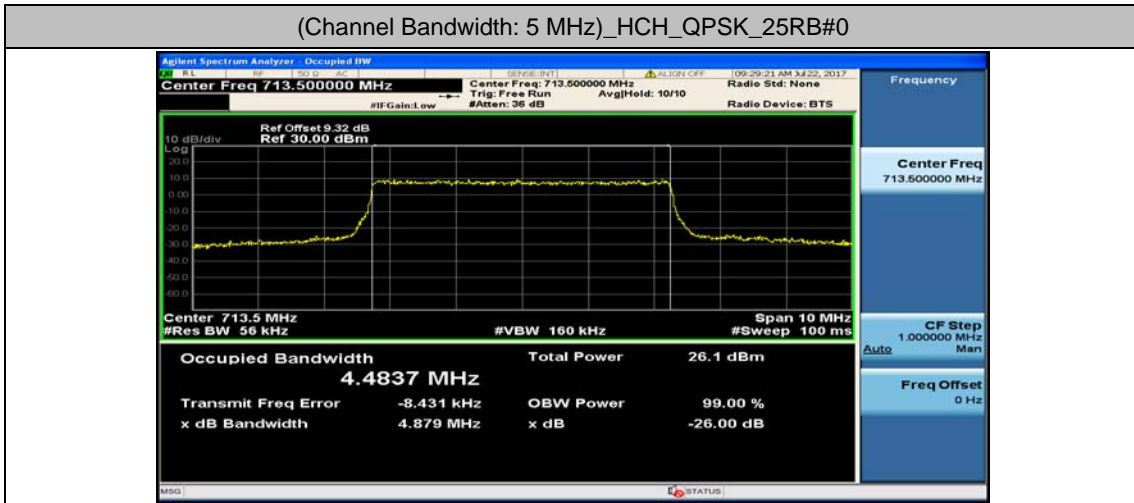

(Channel Bandwidth: 3 MHz)_MCH_16QAM_15RB#0

(Channel Bandwidth: 3 MHz)_HCH_16QAM_15RB#0

Channel Bandwidth: 5 MHz

(Channel Bandwidth: 5 MHz)_LCH_QPSK_25RB#0

(Channel Bandwidth: 5 MHz)_MCH_QPSK_25RB#0

(Channel Bandwidth: 5 MHz)_HCH_QPSK_25RB#0