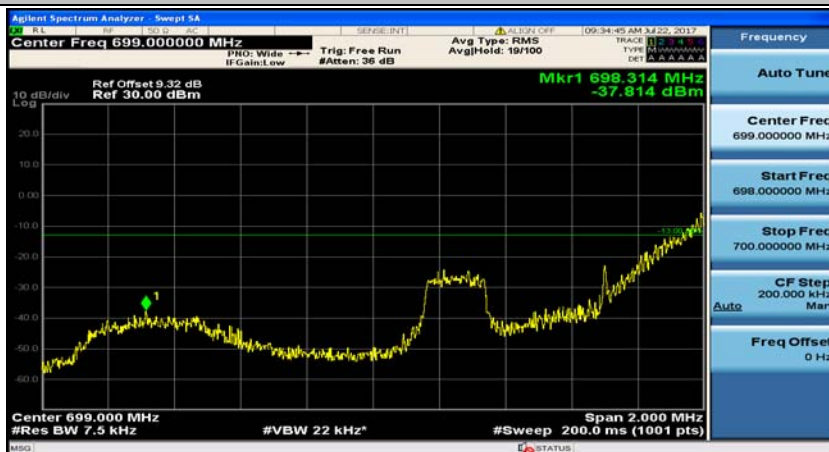

Channel Bandwidth: 10 MHz_HCH_16QAM_50RB#0

Appendix D: Band Edge

Test Graphs

Channel Bandwidth: 1.4 MHz

(Channel Bandwidth: 1.4 MHz)_LCH_QPSK_1RB#0

(Channel Bandwidth: 1.4 MHz)_LCH_QPSK_1RB#3

(Channel Bandwidth: 1.4 MHz)_LCH_QPSK_1RB#5