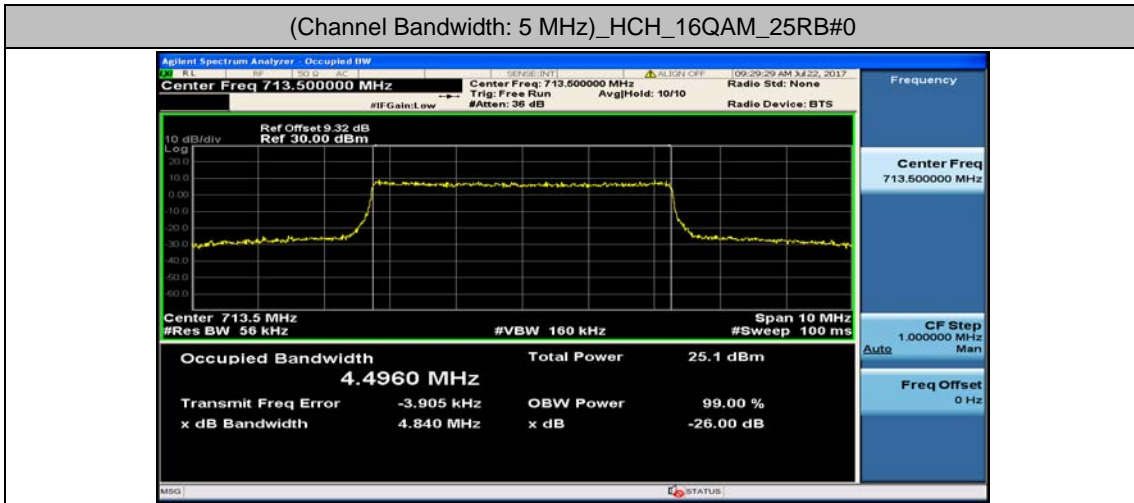

Channel Bandwidth: 10 MHz