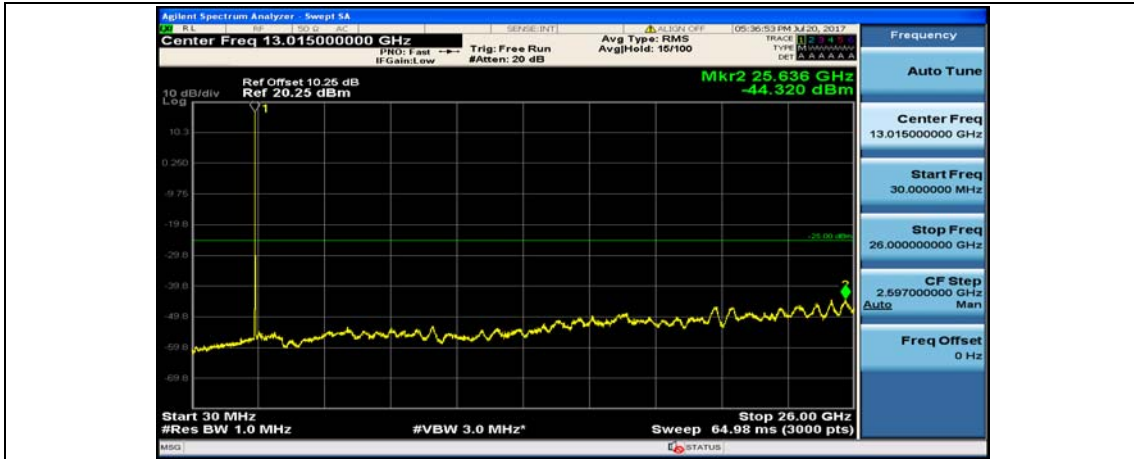

Channel Bandwidth: 15 MHz

(Channel Bandwidth:15 MHz)_LCH_QPSK_1RB#37