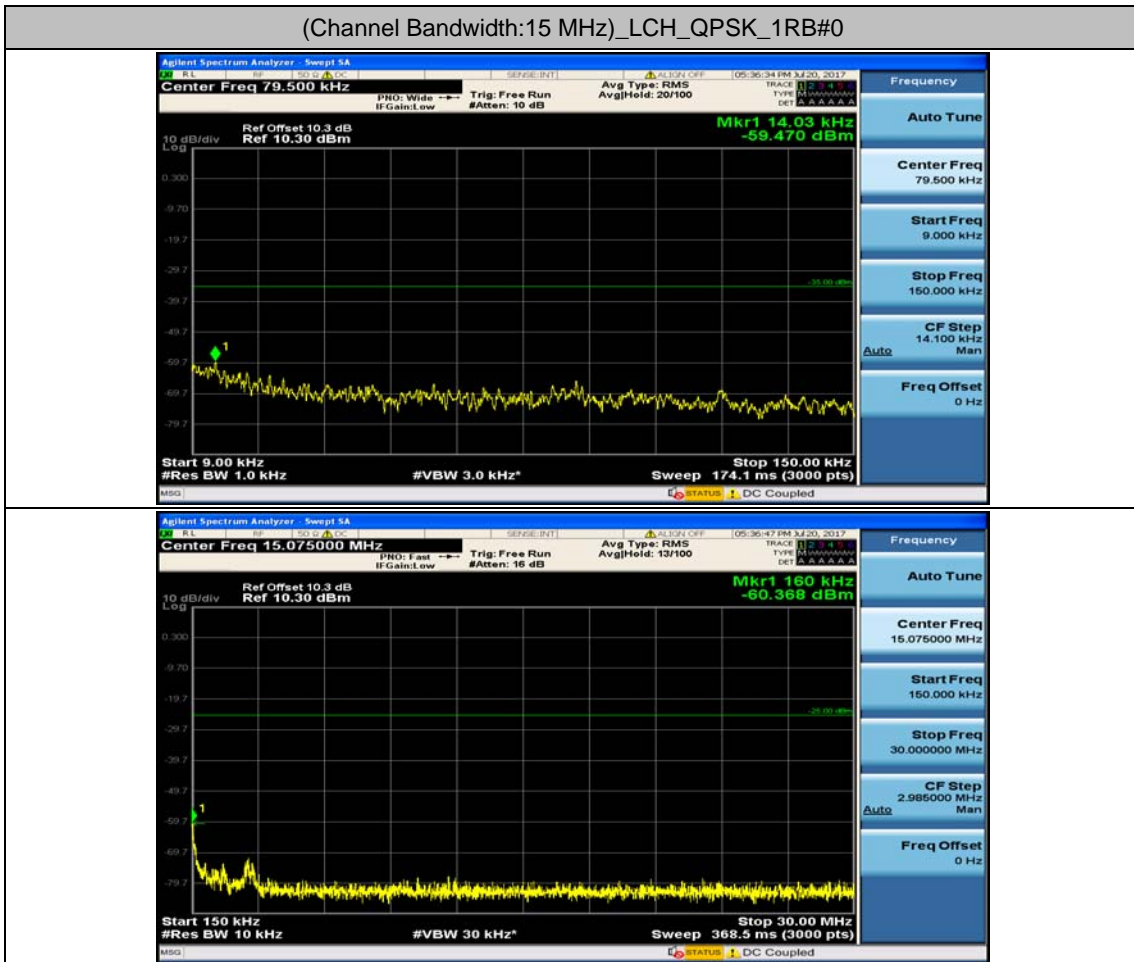

Channel Bandwidth: 10 MHz_MCH_16QAM_1RB#24

Channel Bandwidth: 10 MHz_MCH_16QAM_1RB#49

Channel Bandwidth: 10 MHz_HCH_16QAM_1RB#0

Channel Bandwidth: 10 MHz_HCH_16QAM_1RB#24

Channel Bandwidth: 10 MHz_HCH_16QAM_1RB#49

Channel Bandwidth: 15 MHz

(Channel Bandwidth:15 MHz)_LCH_QPSK_1RB#37