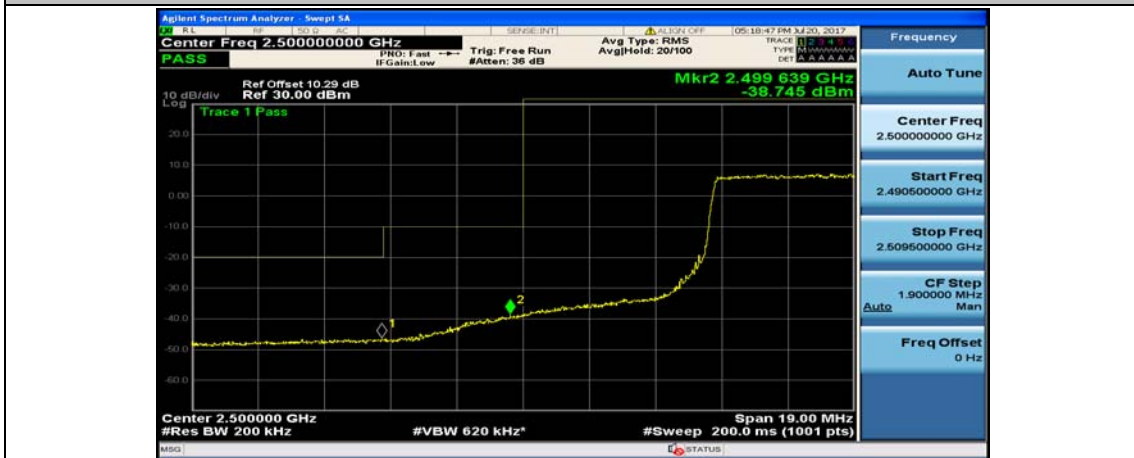

(Channel Bandwidth:20 MHz)_LCH_16QAM_50RB#25