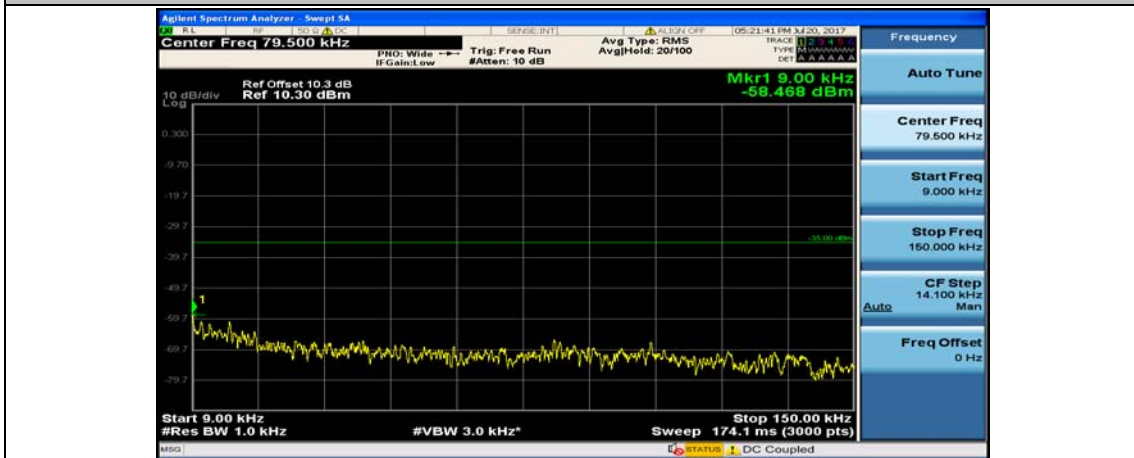

(Channel Bandwidth:20 MHz)_HCH_16QAM_100RB#0

Appendix E: Conducted Spurious Emission

Test Graphs

Channel Bandwidth: 5 MHz

(Channel Bandwidth: 5 MHz)_LCH_QPSK_1RB#12

(Channel Bandwidth: 5 MHz)_LCH_QPSK_1RB#24