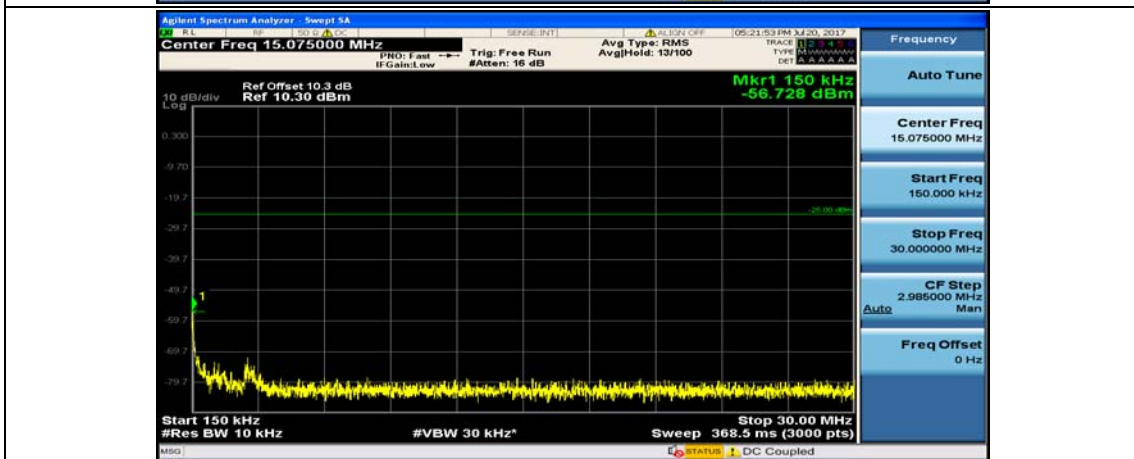

(Channel Bandwidth:20 MHz)_HCH_16QAM_100RB#0

Appendix E: Conducted Spurious Emission

Test Graphs

Channel Bandwidth: 5 MHz

(Channel Bandwidth: 5 MHz)_LCH_QPSK_1RB#12

(Channel Bandwidth: 5 MHz)_LCH_QPSK_1RB#24