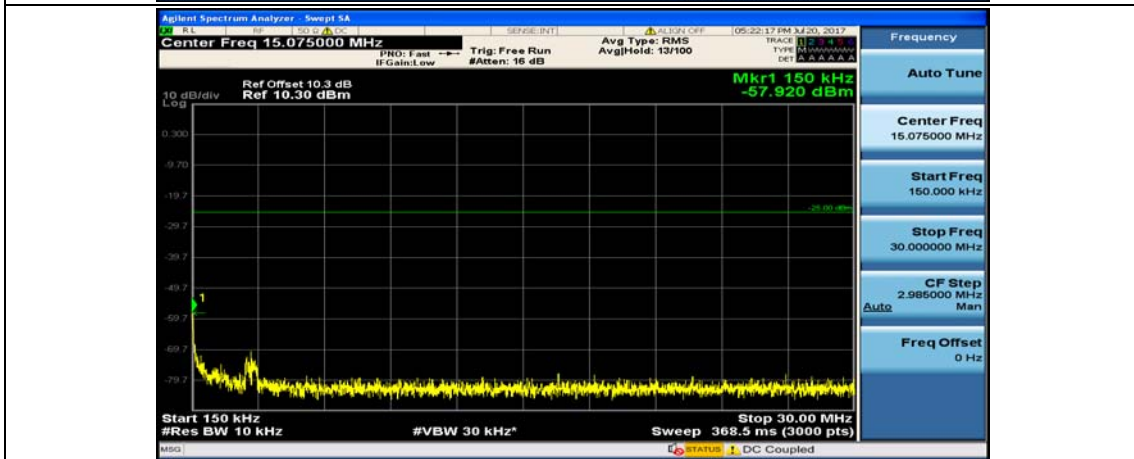

(Channel Bandwidth:20 MHz)_HCH_16QAM_100RB#0

Appendix E: Conducted Spurious Emission

Test Graphs

Channel Bandwidth: 5 MHz

(Channel Bandwidth: 5 MHz)_LCH_QPSK_1RB#12

(Channel Bandwidth: 5 MHz)_LCH_QPSK_1RB#24