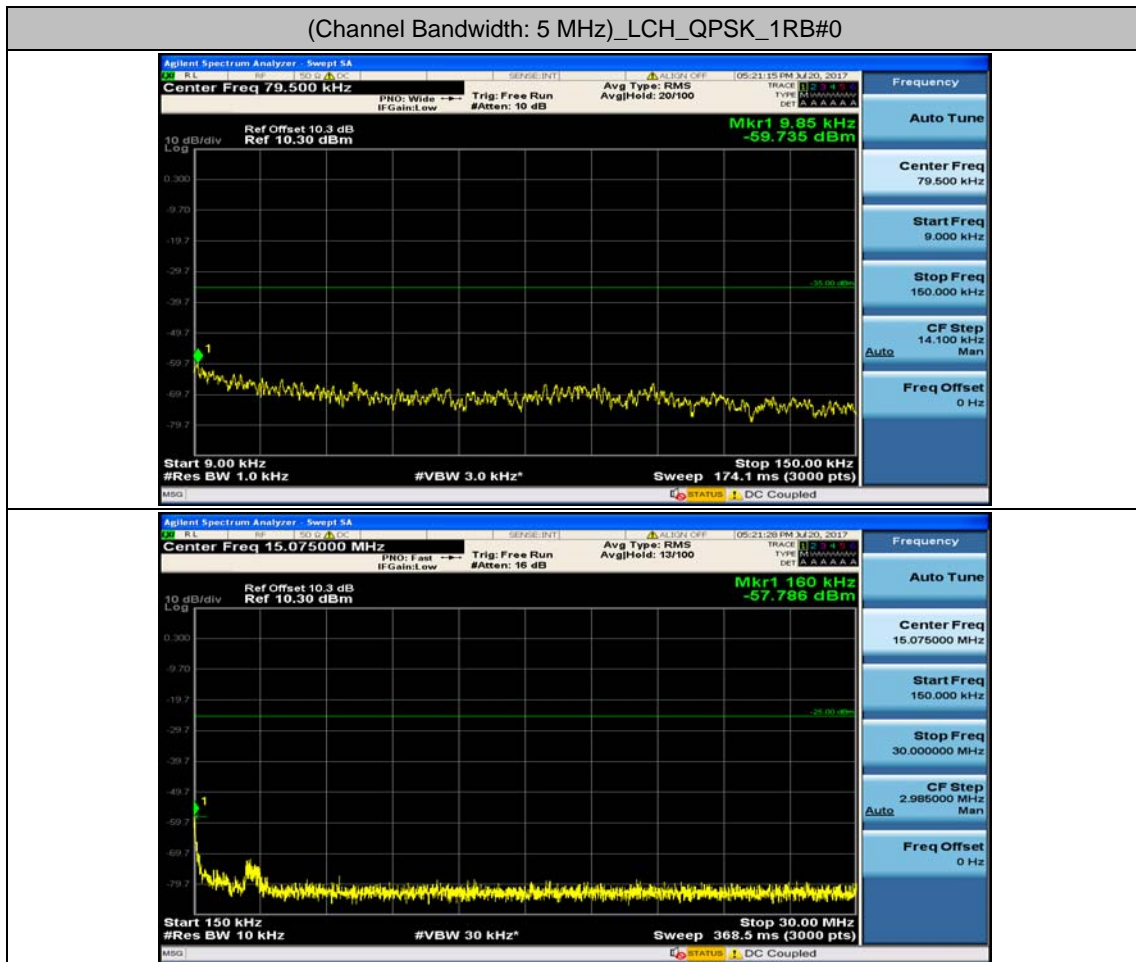

Appendix E: Conducted Spurious Emission

Test Graphs

Channel Bandwidth: 5 MHz