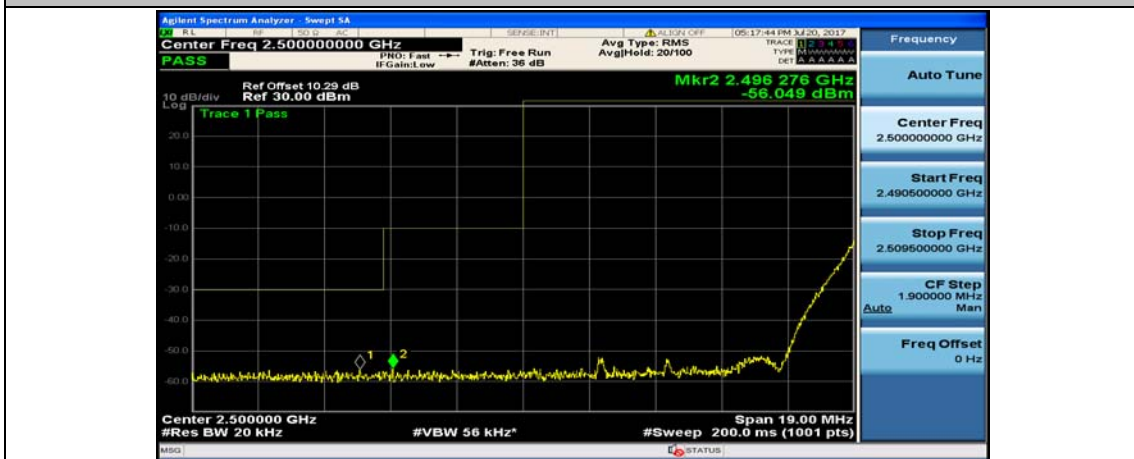

(Channel Bandwidth:15 MHz)_HCH_16QAM_37RB#18

(Channel Bandwidth:15 MHz)_HCH_16QAM_37RB#38

(Channel Bandwidth:15 MHz)_HCH_16QAM_75RB#0

Channel Bandwidth: 20 MHz

(Channel Bandwidth:20 MHz)_LCH_QPSK_1RB#0

(Channel Bandwidth:20 MHz)_LCH_QPSK_1RB#49