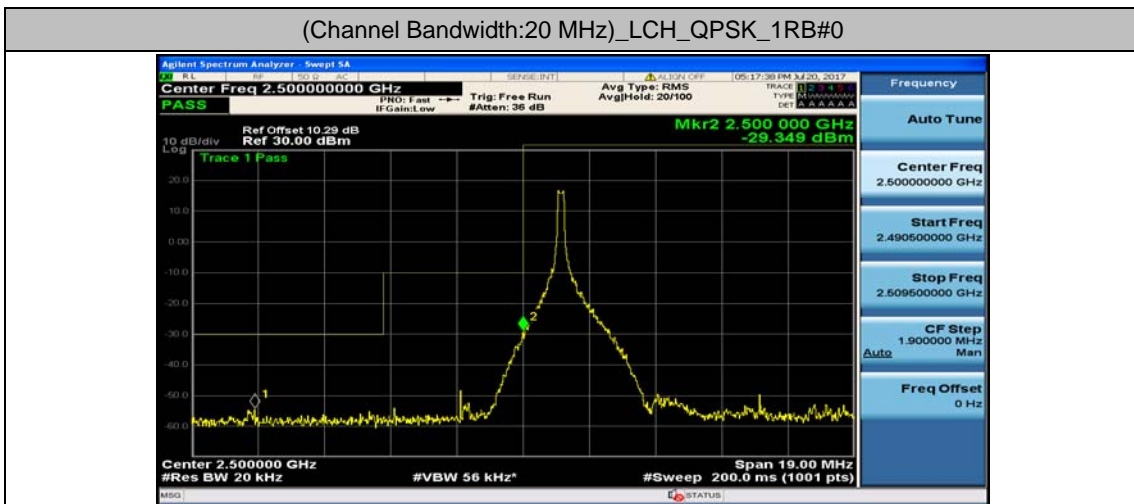

(Channel Bandwidth:15 MHz)_HCH_16QAM_37RB#18

(Channel Bandwidth:15 MHz)_HCH_16QAM_37RB#38

(Channel Bandwidth:15 MHz)_HCH_16QAM_75RB#0

Channel Bandwidth: 20 MHz

(Channel Bandwidth:20 MHz)_LCH_QPSK_1RB#0

(Channel Bandwidth:20 MHz)_LCH_QPSK_1RB#49