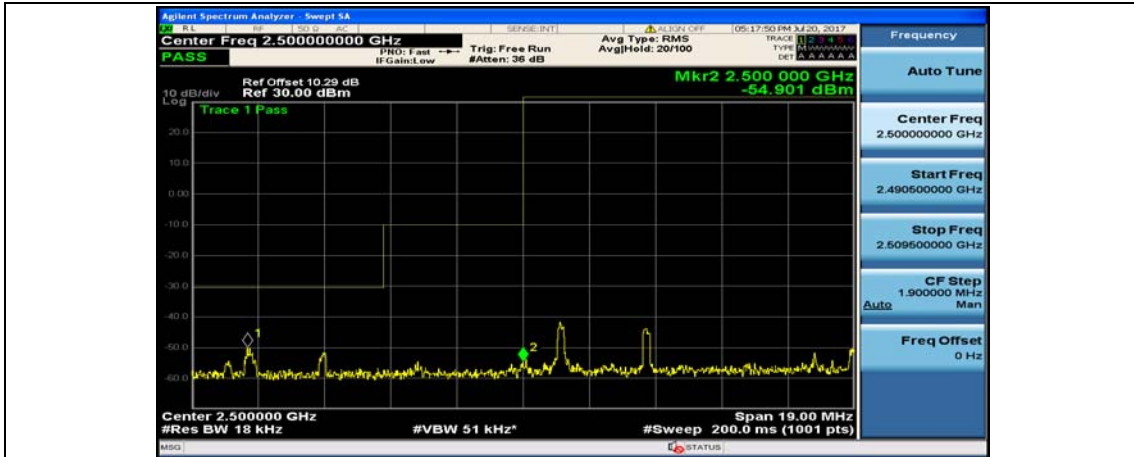

(Channel Bandwidth:20 MHz)_LCH_QPSK_1RB#99