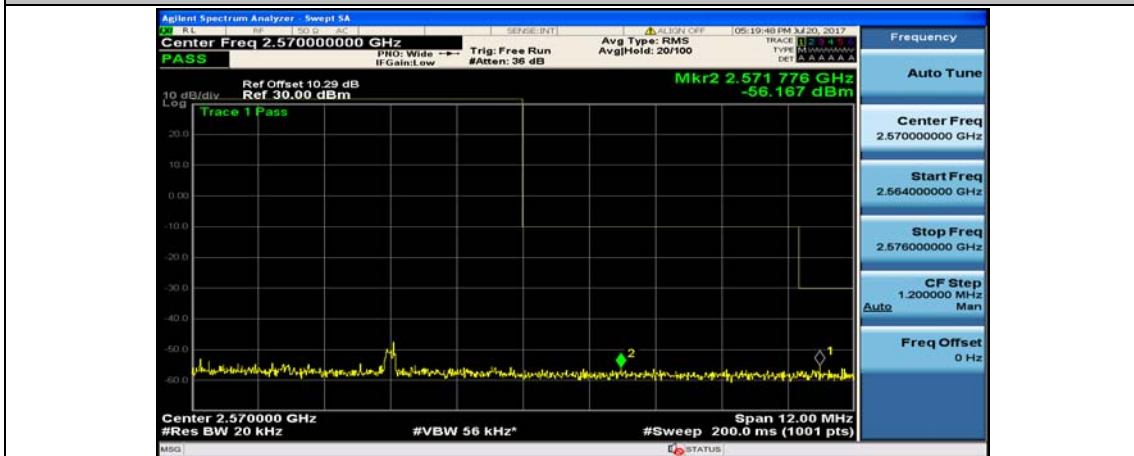

(Channel Bandwidth:20 MHz)_HCH_16QAM_1RB#49