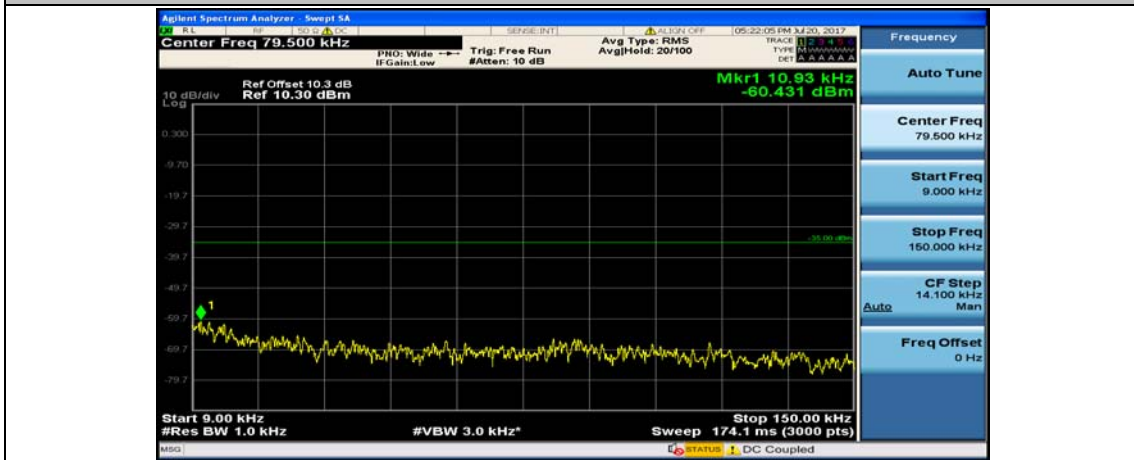

(Channel Bandwidth:20 MHz)_HCH_16QAM_100RB#0

Appendix E: Conducted Spurious Emission

Test Graphs

Channel Bandwidth: 5 MHz

(Channel Bandwidth: 5 MHz)_LCH_QPSK_1RB#12

(Channel Bandwidth: 5 MHz)_LCH_QPSK_1RB#24