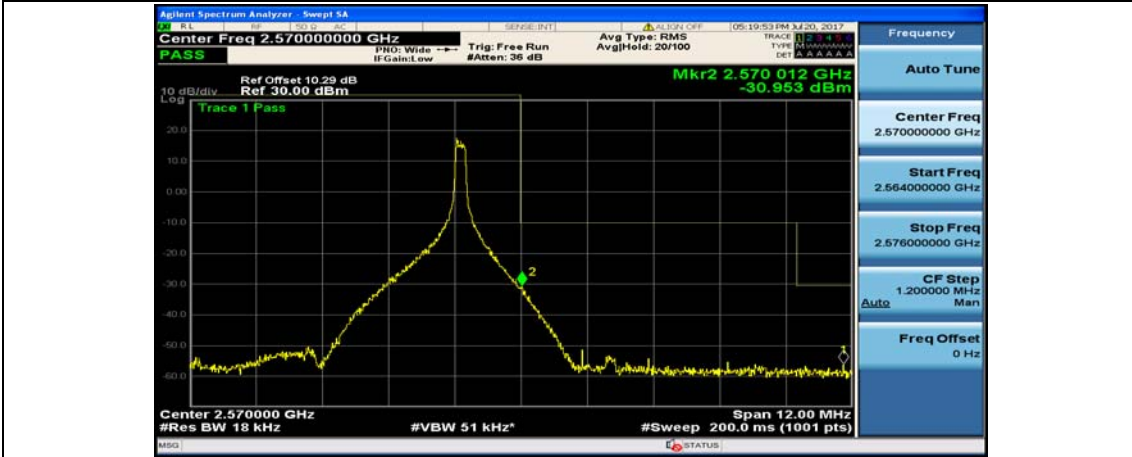

(Channel Bandwidth:20 MHz)_HCH_16QAM_1RB#99