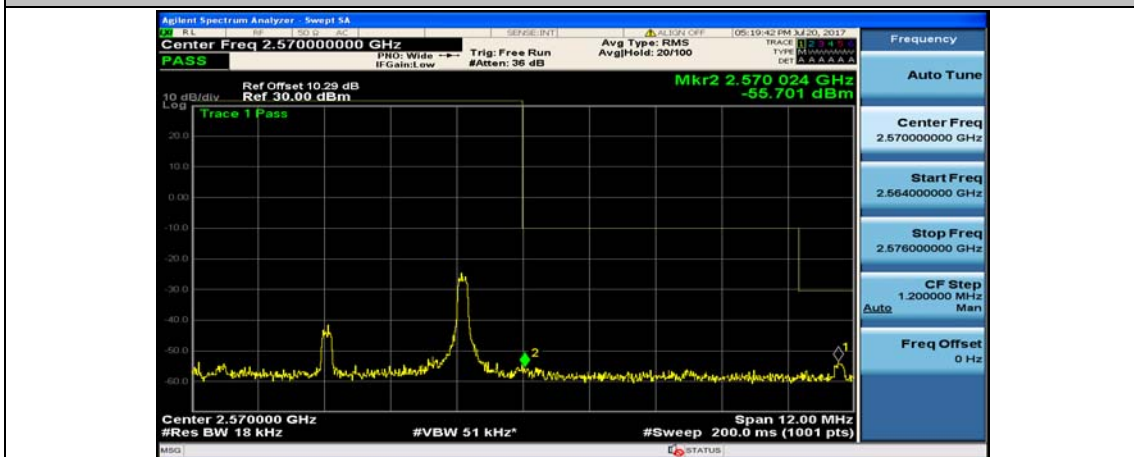

(Channel Bandwidth:20 MHz)_LCH_16QAM_50RB#0

(Channel Bandwidth:20 MHz)_LCH_16QAM_50RB#25

(Channel Bandwidth:20 MHz)_LCH_16QAM_50RB#50

(Channel Bandwidth:20 MHz)_LCH_16QAM_100RB#0

(Channel Bandwidth:20 MHz)_HCH_16QAM_1RB#0