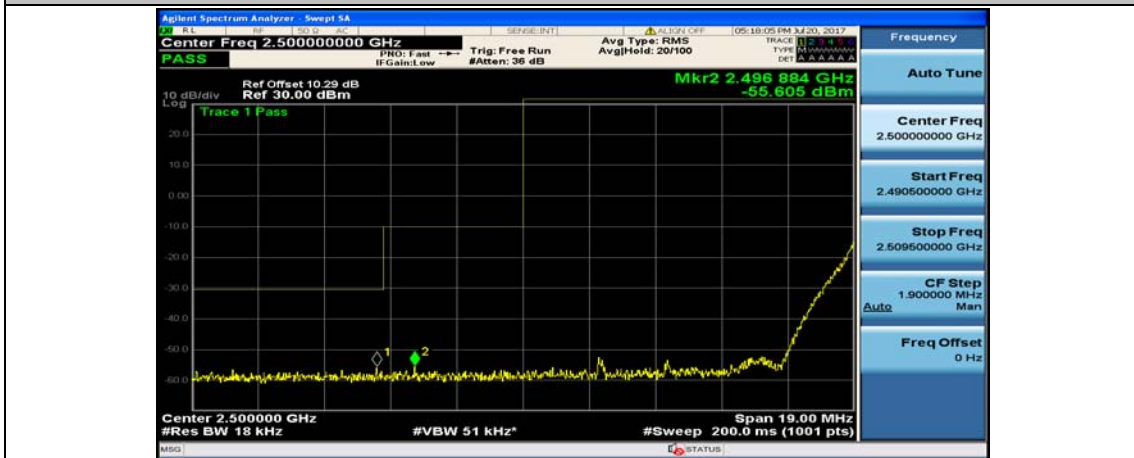

(Channel Bandwidth:20 MHz)_HCH_QPSK_50RB#50

(Channel Bandwidth:20 MHz)_HCH_QPSK_100RB#0

(Channel Bandwidth:20 MHz)_LCH_16QAM_1RB#0

(Channel Bandwidth:20 MHz)_LCH_16QAM_1RB#49

(Channel Bandwidth:20 MHz)_LCH_16QAM_1RB#99