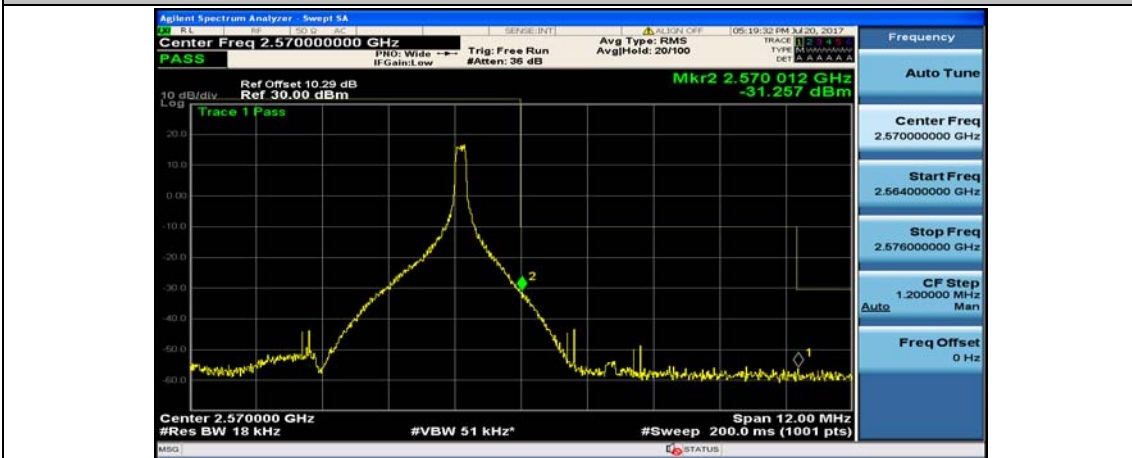

(Channel Bandwidth:20 MHz)_HCH_QPSK_1RB#99