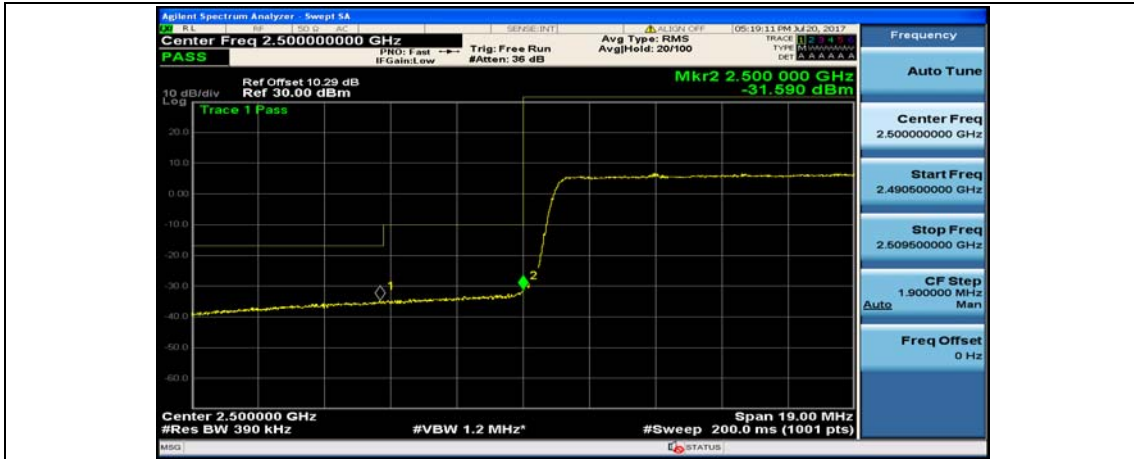

(Channel Bandwidth:20 MHz)_LCH_16QAM_50RB#0

(Channel Bandwidth:20 MHz)_LCH_16QAM_50RB#25

(Channel Bandwidth:20 MHz)_LCH_16QAM_50RB#50

(Channel Bandwidth:20 MHz)_LCH_16QAM_100RB#0

(Channel Bandwidth:20 MHz)_HCH_16QAM_1RB#0