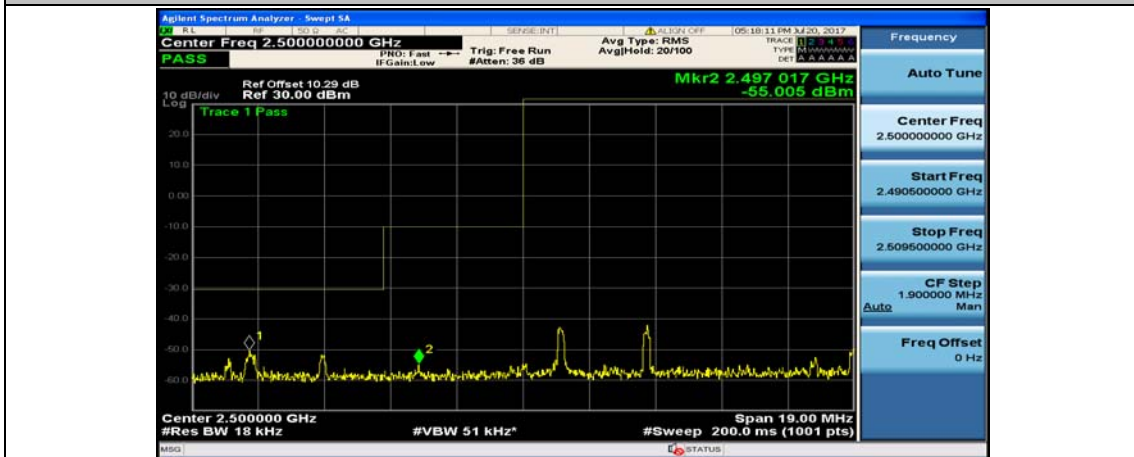

(Channel Bandwidth:20 MHz)_HCH_QPSK_50RB#50

(Channel Bandwidth:20 MHz)_HCH_QPSK_100RB#0

(Channel Bandwidth:20 MHz)_LCH_16QAM_1RB#0

(Channel Bandwidth:20 MHz)_LCH_16QAM_1RB#49

(Channel Bandwidth:20 MHz)_LCH_16QAM_1RB#99