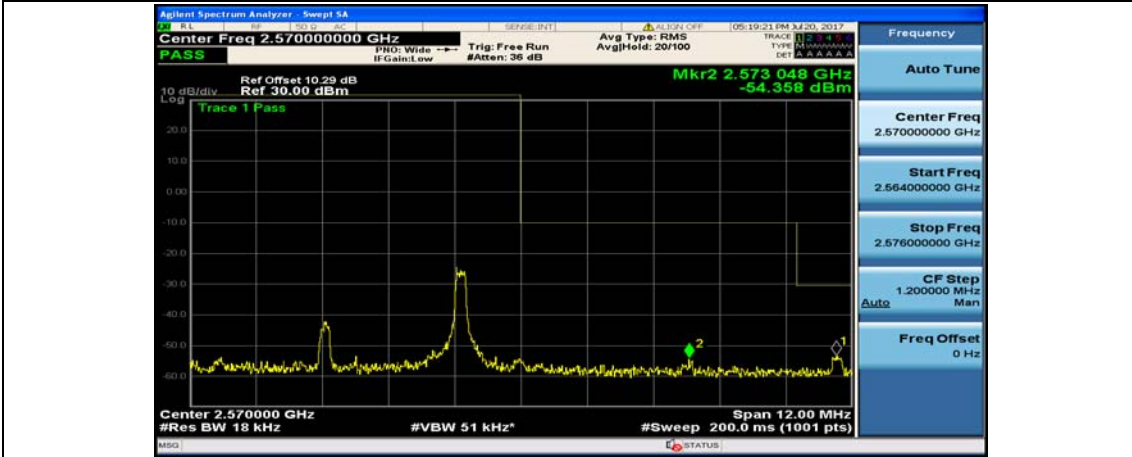

(Channel Bandwidth:20 MHz)_HCH_QPSK_1RB#0