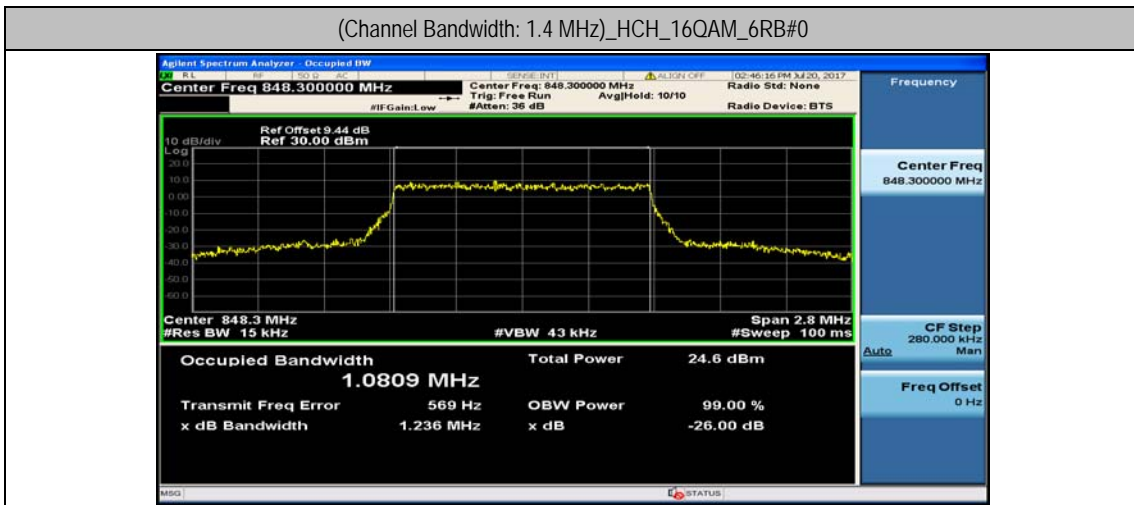

Channel Bandwidth: 3 MHz