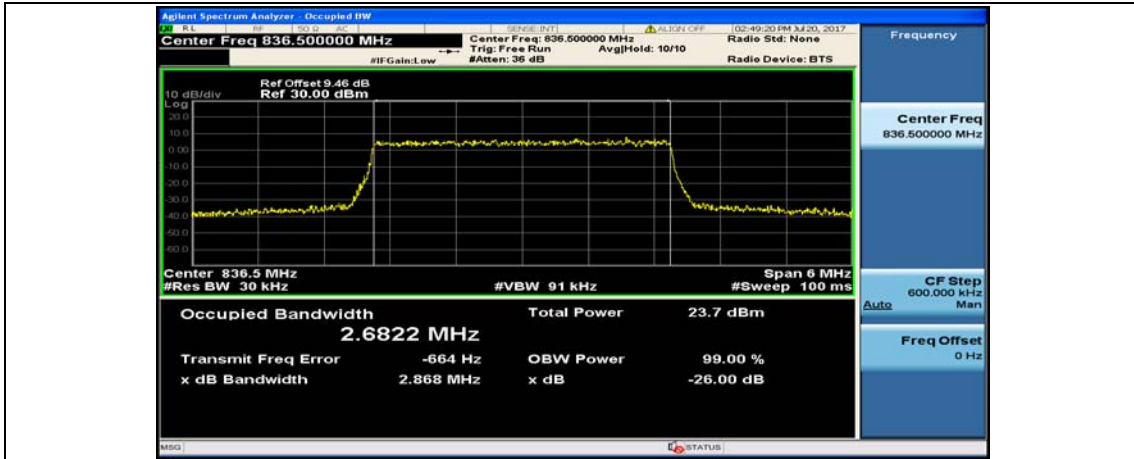

(Channel Bandwidth: 3 MHz)_MCH_16QAM_15RB#0