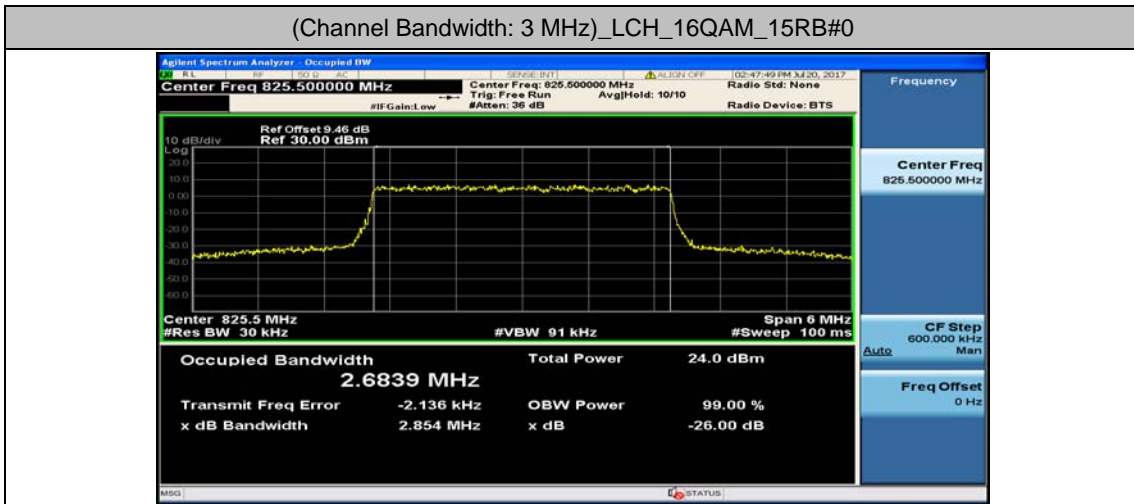

(Channel Bandwidth: 1.4 MHz)_HCH_16QAM_6RB#0

Channel Bandwidth: 3 MHz

(Channel Bandwidth: 3 MHz)_LCH_QPSK_15RB#0

(Channel Bandwidth: 3 MHz)_MCH_QPSK_15RB#0

(Channel Bandwidth: 3 MHz)_HCH_QPSK_15RB#0

(Channel Bandwidth: 3 MHz)_LCH_16QAM_15RB#0