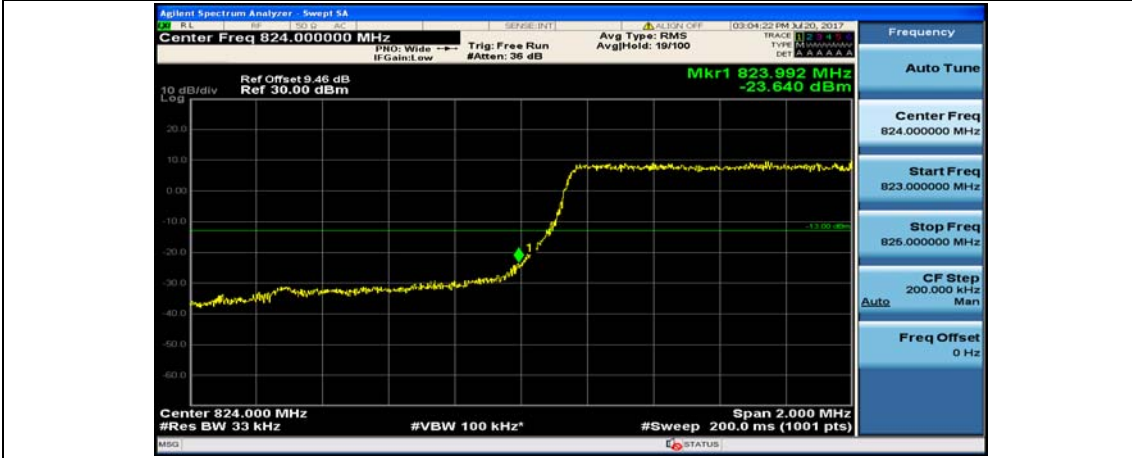

Channel Bandwidth: 3 MHz

(Channel Bandwidth: 3 MHz)_LCH_QPSK_1RB#0

(Channel Bandwidth: 3 MHz)_LCH_QPSK_1RB#7

(Channel Bandwidth: 3 MHz)_LCH_QPSK_1RB#14

(Channel Bandwidth: 3 MHz)_LCH_QPSK_8RB#0

(Channel Bandwidth: 3 MHz)_LCH_QPSK_8RB#4