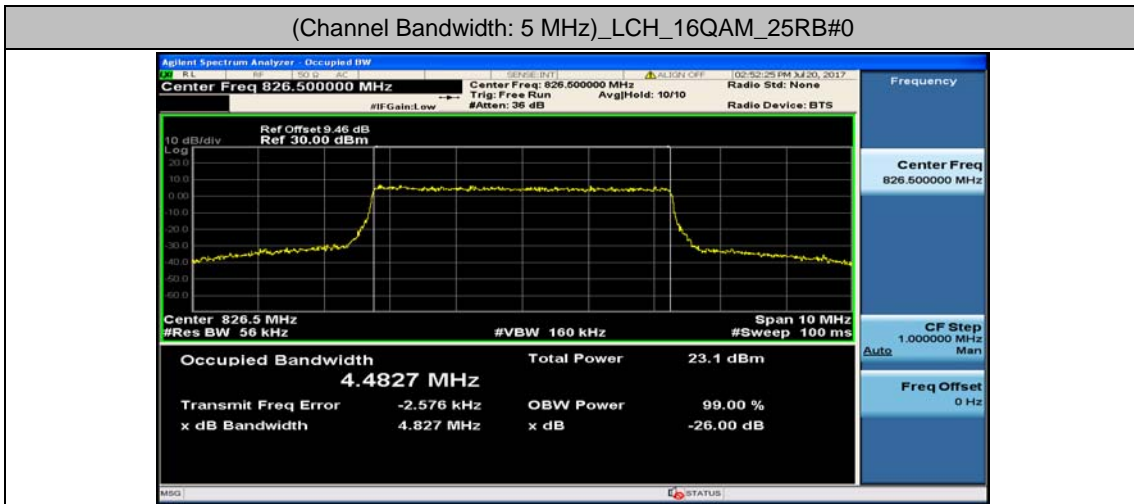

(Channel Bandwidth: 5 MHz)_LCH_16QAM_25RB#0