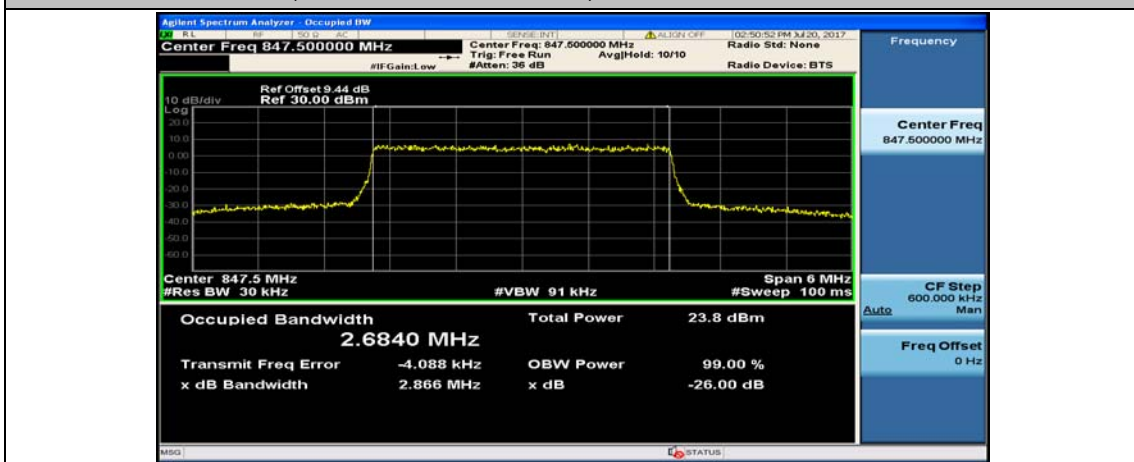

(Channel Bandwidth: 3 MHz)_HCH_16QAM_15RB#0