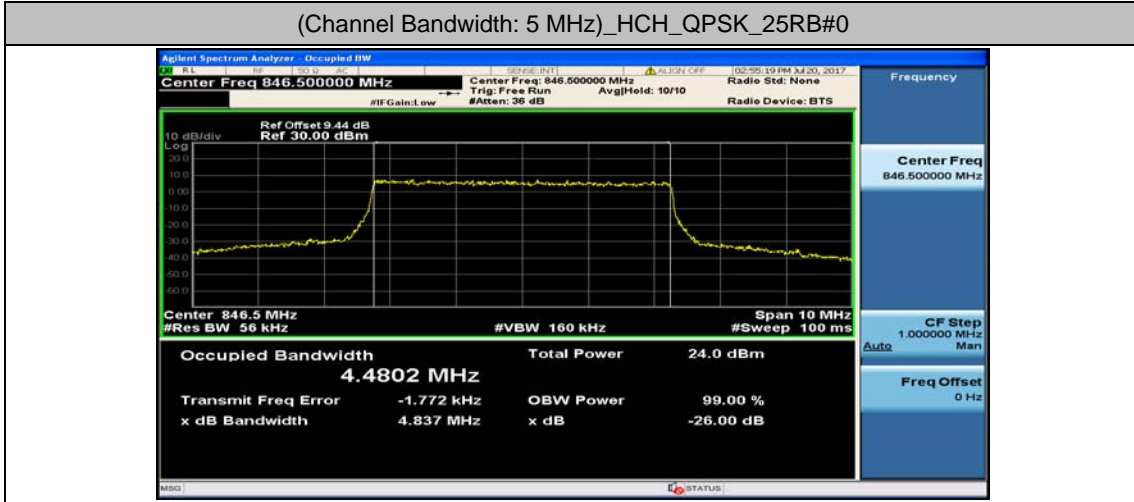

(Channel Bandwidth: 3 MHz)_MCH_16QAM_15RB#0

(Channel Bandwidth: 3 MHz)_HCH_16QAM_15RB#0

Channel Bandwidth: 5 MHz

(Channel Bandwidth: 5 MHz)_LCH_QPSK_25RB#0

(Channel Bandwidth: 5 MHz)_MCH_QPSK_25RB#0

(Channel Bandwidth: 5 MHz)_HCH_QPSK_25RB#0