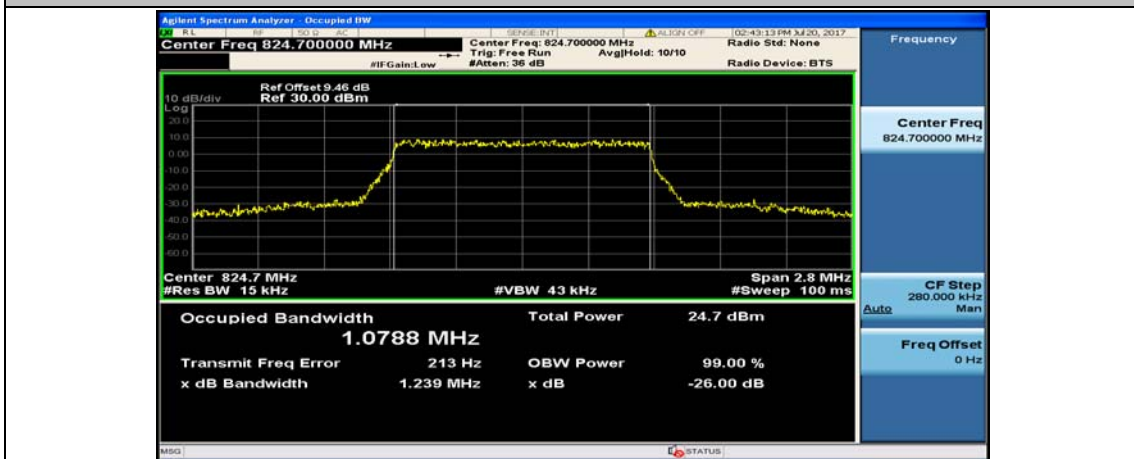

Test Graphs

Channel Bandwidth: 1.4 MHz

(Channel Bandwidth: 1.4 MHz)_MCH_QPSK_6RB#0

(Channel Bandwidth: 1.4 MHz)_HCH_QPSK_6RB#0

(Channel Bandwidth: 1.4 MHz)_LCH_16QAM_6RB#0

(Channel Bandwidth: 1.4 MHz)_MCH_16QAM_6RB#0