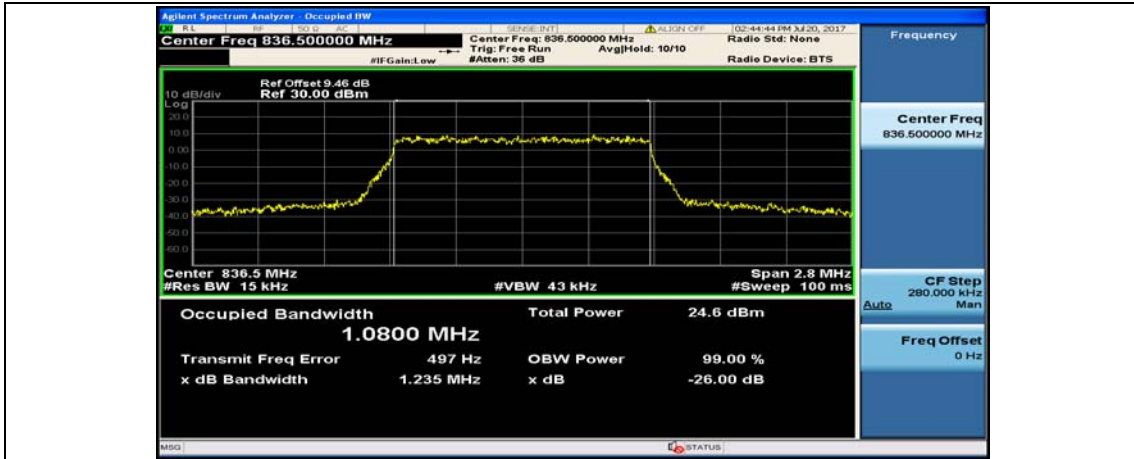

Test Graphs

Channel Bandwidth: 1.4 MHz

(Channel Bandwidth: 1.4 MHz)_MCH_QPSK_6RB#0

(Channel Bandwidth: 1.4 MHz)_HCH_QPSK_6RB#0

(Channel Bandwidth: 1.4 MHz)_LCH_16QAM_6RB#0

(Channel Bandwidth: 1.4 MHz)_MCH_16QAM_6RB#0