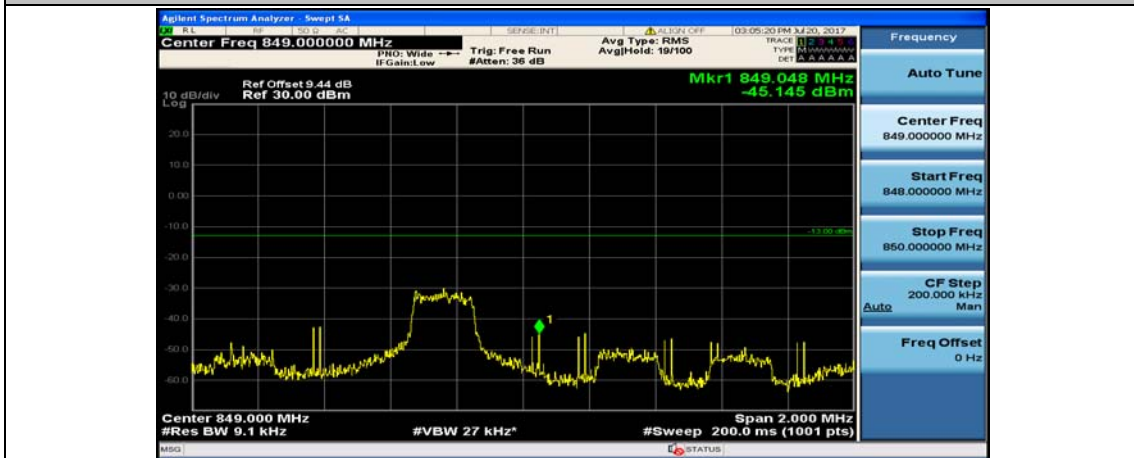

(Channel Bandwidth: 3 MHz)_HCH_QPSK_1RB#0