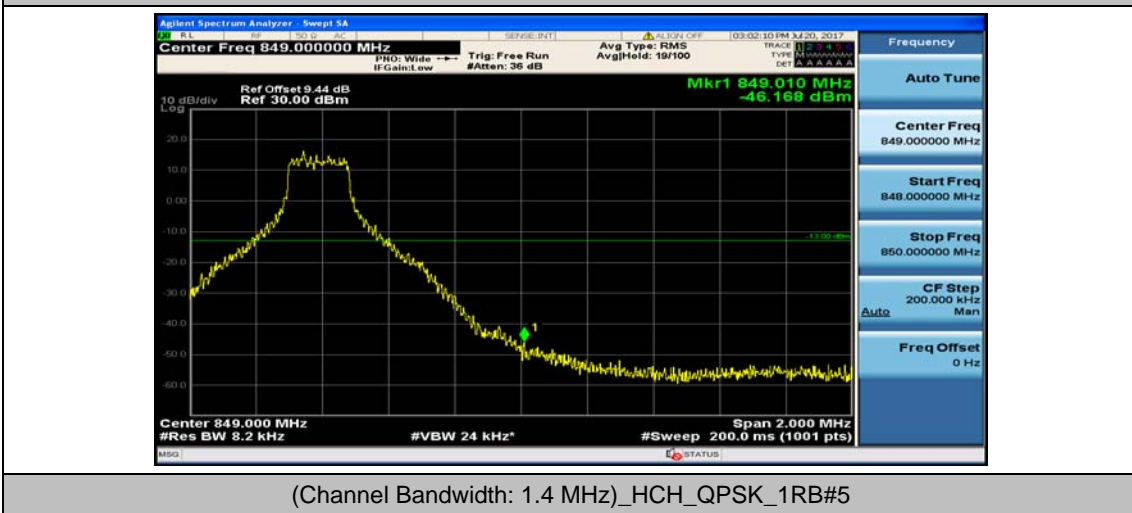

(Channel Bandwidth: 1.4 MHz)_HCH_QPSK_1RB#3

(Channel Bandwidth: 1.4 MHz)_HCH_QPSK_1RB#5