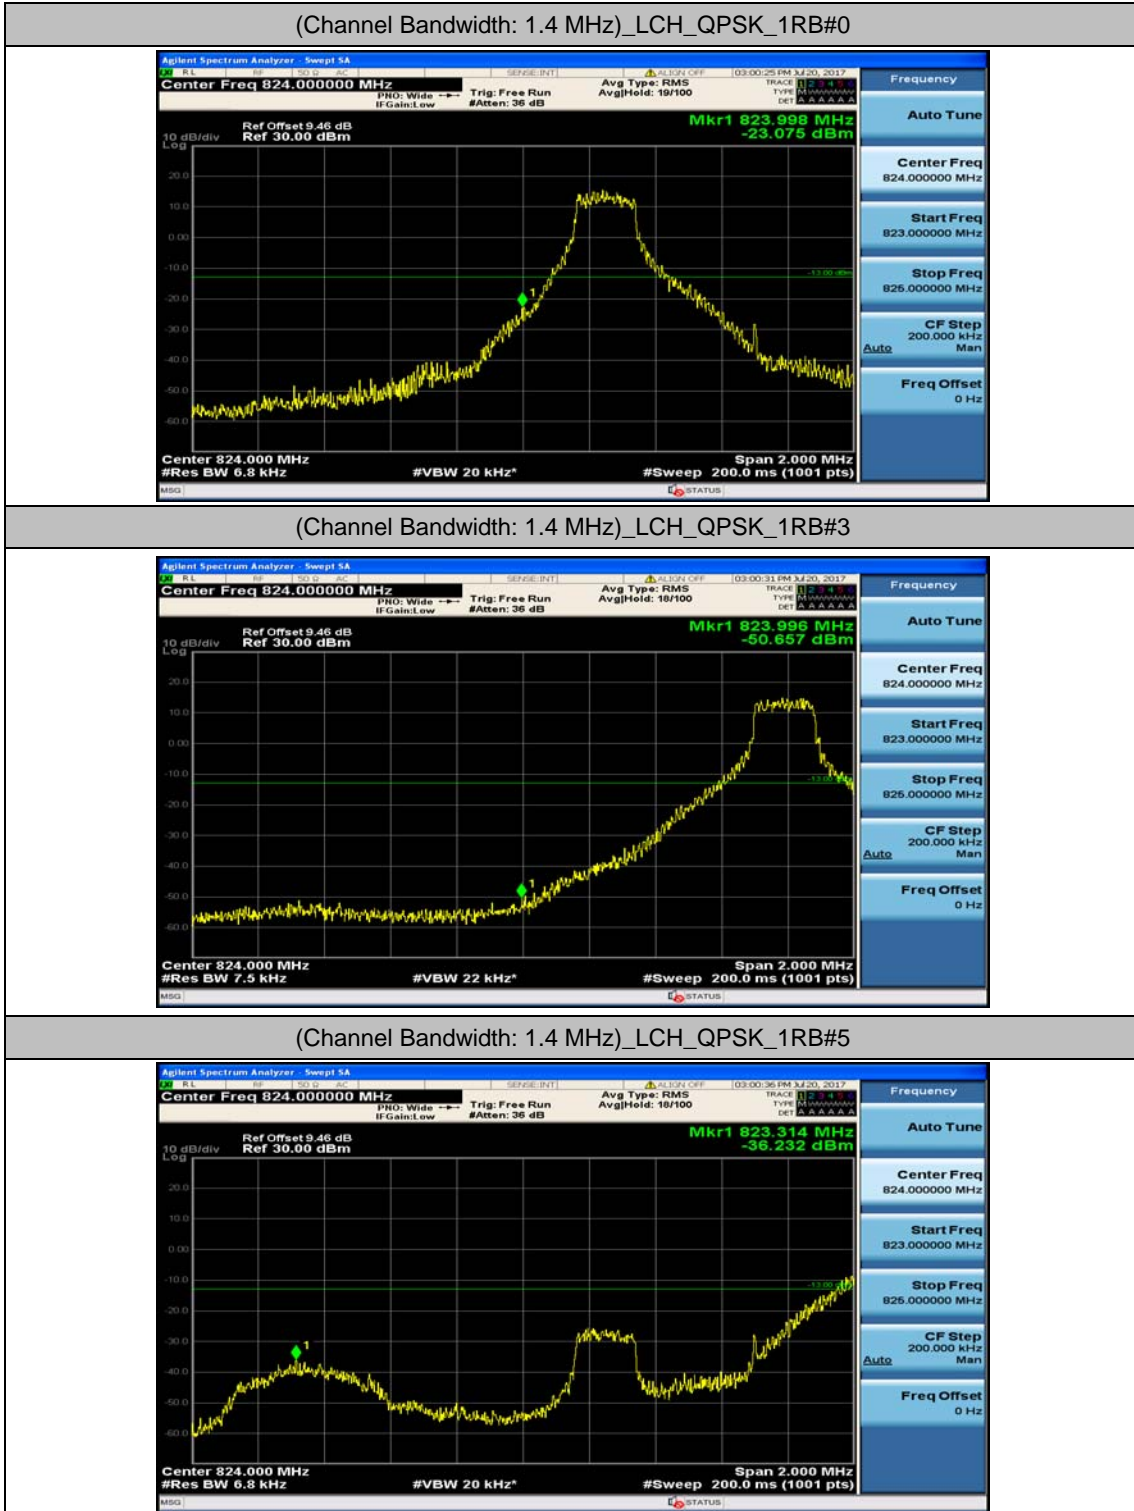

Channel Bandwidth: 10 MHz_HCH_QPSK_50RB#0

Channel Bandwidth: 10 MHz_LCH_16QAM_50RB#0

Channel Bandwidth: 10 MHz_MCH_16QAM_50RB#0

Channel Bandwidth: 10 MHz_HCH_16QAM_50RB#0

Appendix D: Band Edge

Test Graphs

Channel Bandwidth: 1.4 MHz

(Channel Bandwidth: 1.4 MHz)_LCH_QPSK_3RB#0

(Channel Bandwidth: 1.4 MHz)_LCH_QPSK_3RB#2

(Channel Bandwidth: 1.4 MHz)_LCH_QPSK_3RB#3

(Channel Bandwidth: 1.4 MHz)_LCH_QPSK_6RB#0

(Channel Bandwidth: 1.4 MHz)_HCH_QPSK_1RB#0