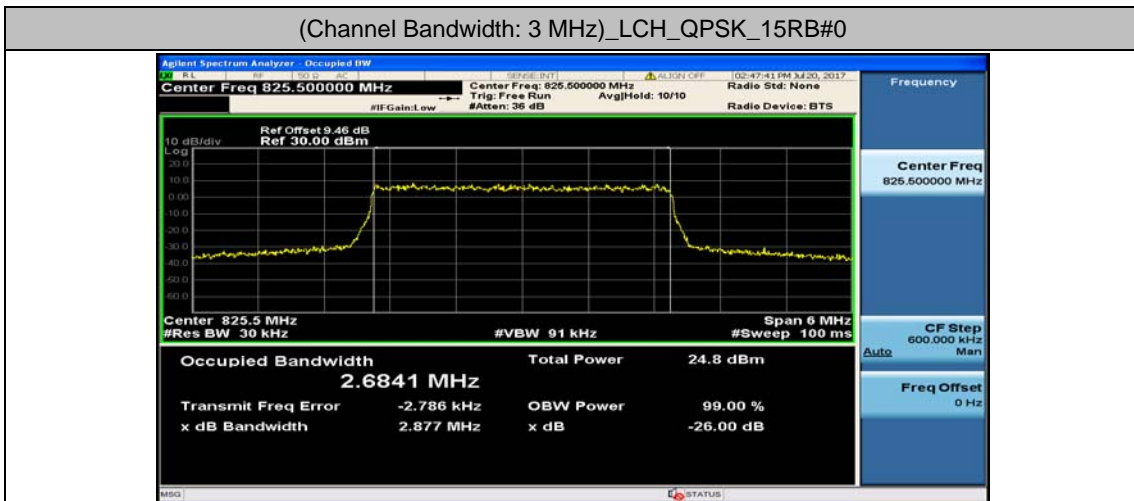

Channel Bandwidth: 3 MHz

(Channel Bandwidth: 3 MHz)_LCH_QPSK_15RB#0