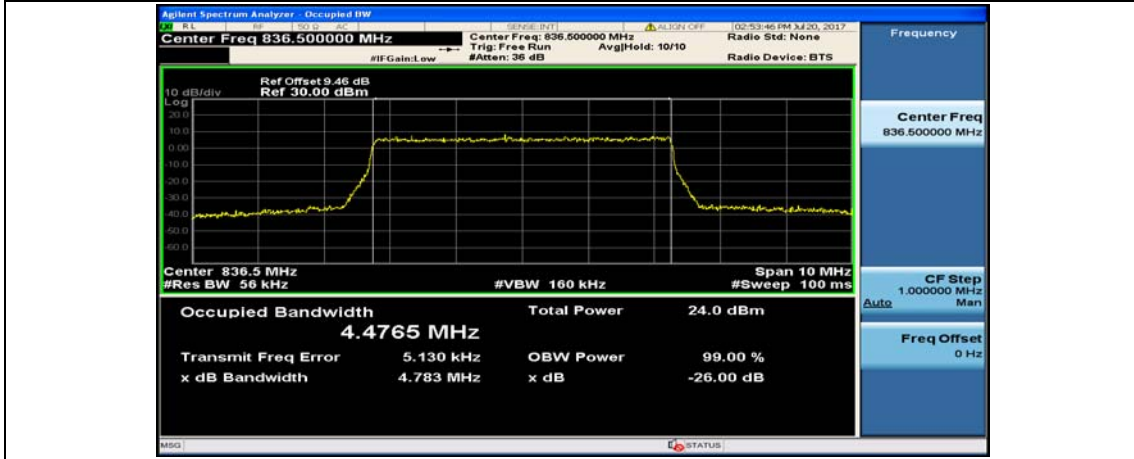

(Channel Bandwidth: 3 MHz)_MCH_16QAM_15RB#0

(Channel Bandwidth: 3 MHz)_HCH_16QAM_15RB#0

Channel Bandwidth: 5 MHz

(Channel Bandwidth: 5 MHz)_LCH_QPSK_25RB#0

(Channel Bandwidth: 5 MHz)_MCH_QPSK_25RB#0

(Channel Bandwidth: 5 MHz)_HCH_QPSK_25RB#0