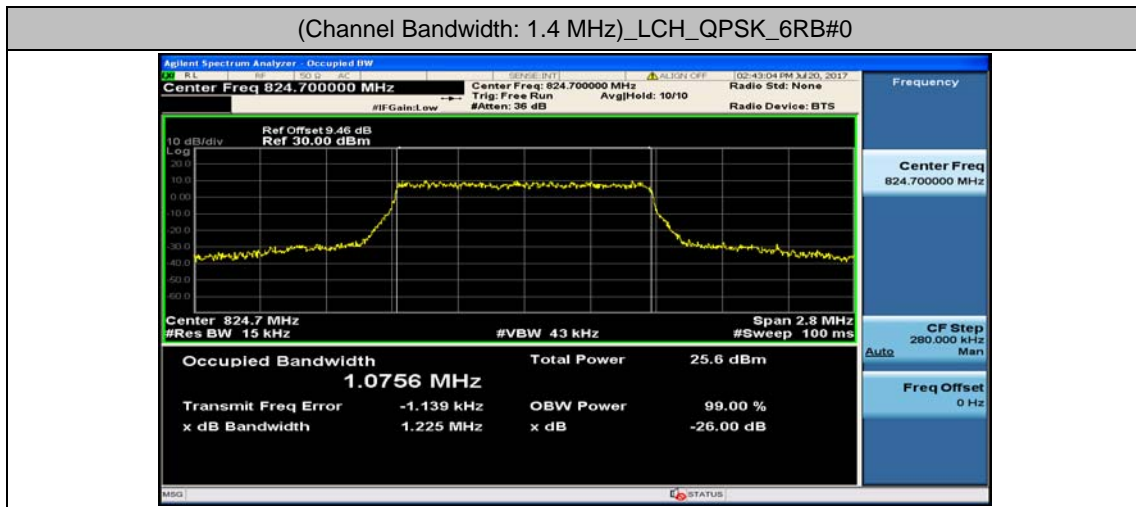

Channel Bandwidth: 10 MHz

Channel Bandwidth: 10 MHz						
Modulation	Channel	RB Configuration		Occupied Bandwidth (MHz)	26dB Bandwidth (MHz)	Verdict
		Size	Offset			
QPSK	LCH	50	0	8.9513	9.505	PASS
	MCH	50	0	8.9557	9.560	PASS
	HCH	50	0	8.9260	9.504	PASS
16QAM	LCH	50	0	8.9359	9.475	PASS
	MCH	50	0	8.9444	9.423	PASS
	HCH	50	0	8.9320	9.491	PASS

Test Graphs

Channel Bandwidth: 1.4 MHz