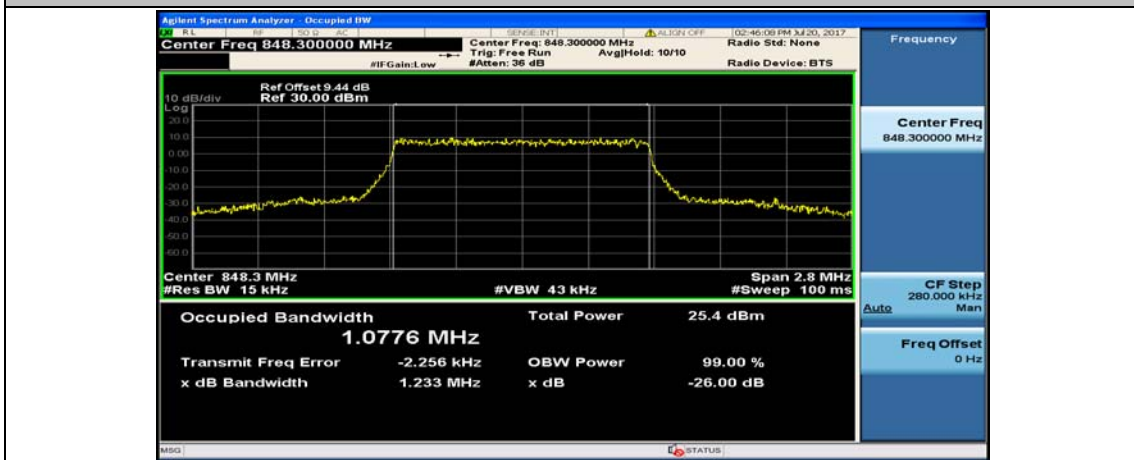

Test Graphs

Channel Bandwidth: 1.4 MHz

(Channel Bandwidth: 1.4 MHz)_MCH_QPSK_6RB#0

(Channel Bandwidth: 1.4 MHz)_HCH_QPSK_6RB#0

(Channel Bandwidth: 1.4 MHz)_LCH_16QAM_6RB#0

(Channel Bandwidth: 1.4 MHz)_MCH_16QAM_6RB#0