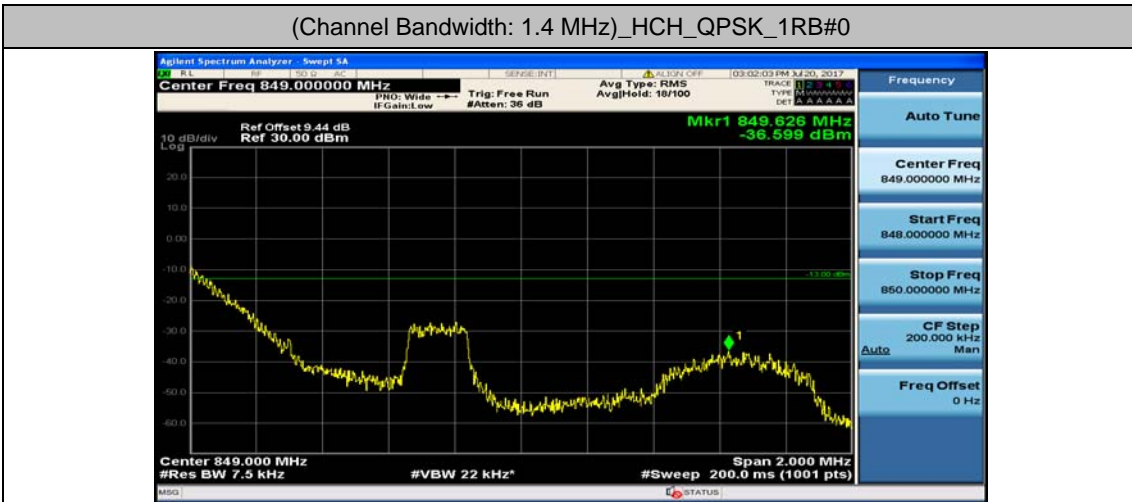

(Channel Bandwidth: 1.4 MHz)_LCH_QPSK_3RB#0

(Channel Bandwidth: 1.4 MHz)_LCH_QPSK_3RB#2

(Channel Bandwidth: 1.4 MHz)_LCH_QPSK_3RB#3

(Channel Bandwidth: 1.4 MHz)_LCH_QPSK_6RB#0

(Channel Bandwidth: 1.4 MHz)_HCH_QPSK_1RB#0