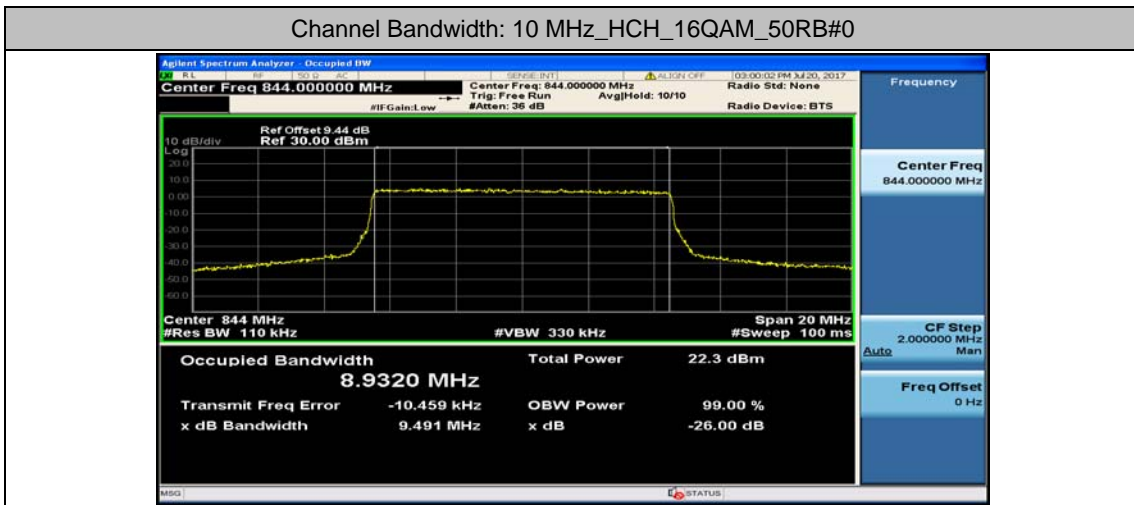

Channel Bandwidth: 10 MHz_HCH_QPSK_50RB#0

Channel Bandwidth: 10 MHz_LCH_16QAM_50RB#0

Channel Bandwidth: 10 MHz_MCH_16QAM_50RB#0

Channel Bandwidth: 10 MHz_HCH_16QAM_50RB#0

Appendix D: Band Edge

Test Graphs

Channel Bandwidth: 1.4 MHz