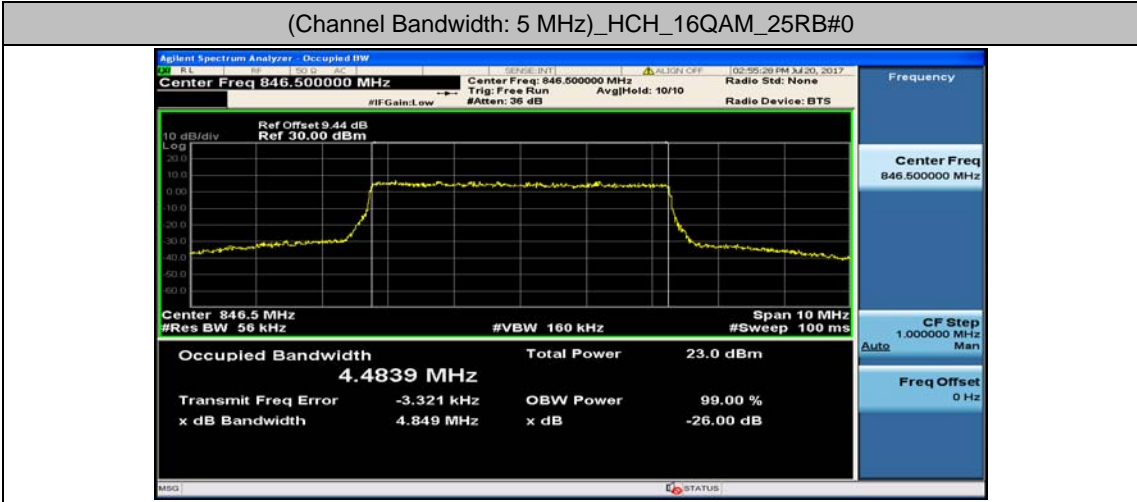

Channel Bandwidth: 10 MHz