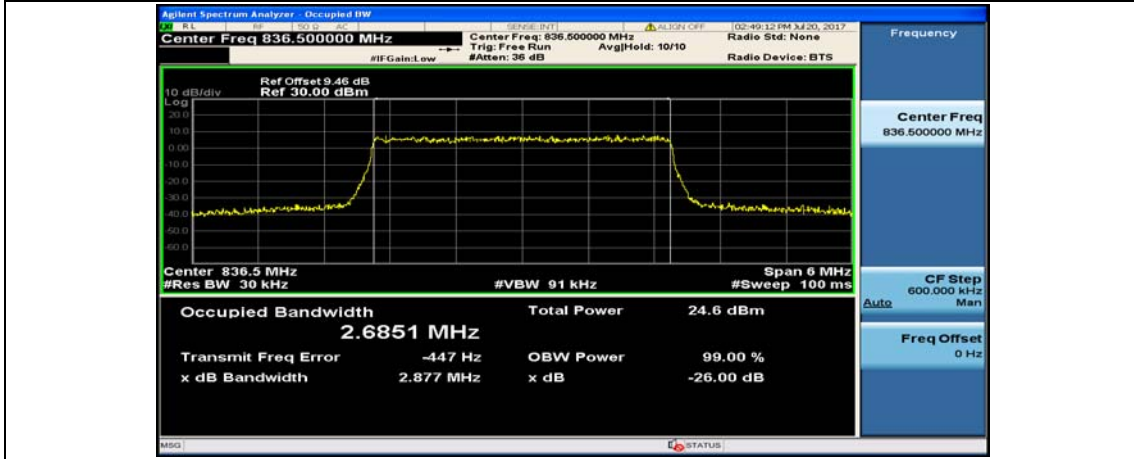

(Channel Bandwidth: 1.4 MHz)_HCH_16QAM_6RB#0

Channel Bandwidth: 3 MHz

(Channel Bandwidth: 3 MHz)_LCH_QPSK_15RB#0

(Channel Bandwidth: 3 MHz)_MCH_QPSK_15RB#0

(Channel Bandwidth: 3 MHz)_HCH_QPSK_15RB#0

(Channel Bandwidth: 3 MHz)_LCH_16QAM_15RB#0