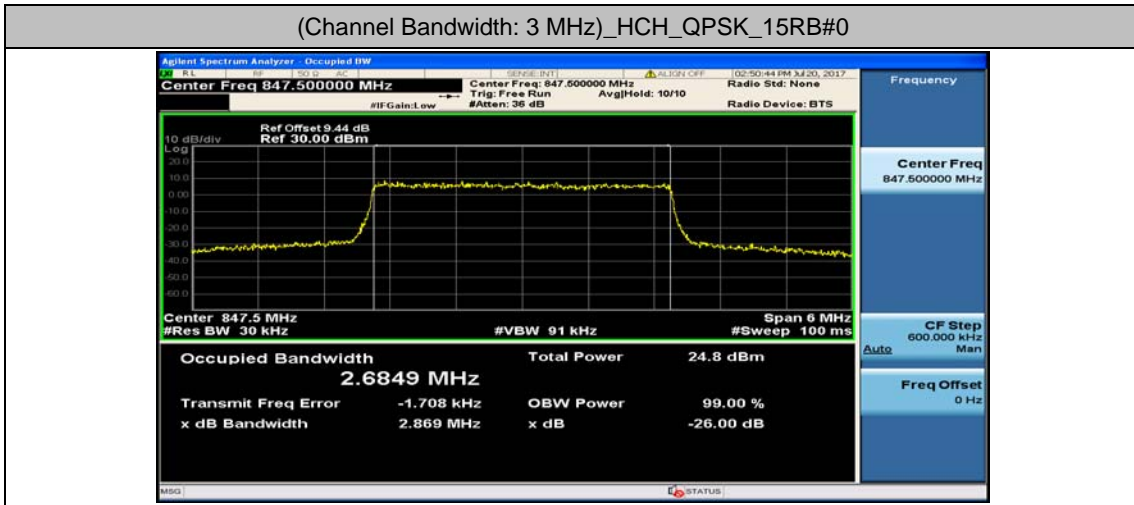

(Channel Bandwidth: 1.4 MHz)_HCH_16QAM_6RB#0

Channel Bandwidth: 3 MHz

(Channel Bandwidth: 3 MHz)_LCH_QPSK_15RB#0

(Channel Bandwidth: 3 MHz)_MCH_QPSK_15RB#0

(Channel Bandwidth: 3 MHz)_HCH_QPSK_15RB#0

(Channel Bandwidth: 3 MHz)_LCH_16QAM_15RB#0