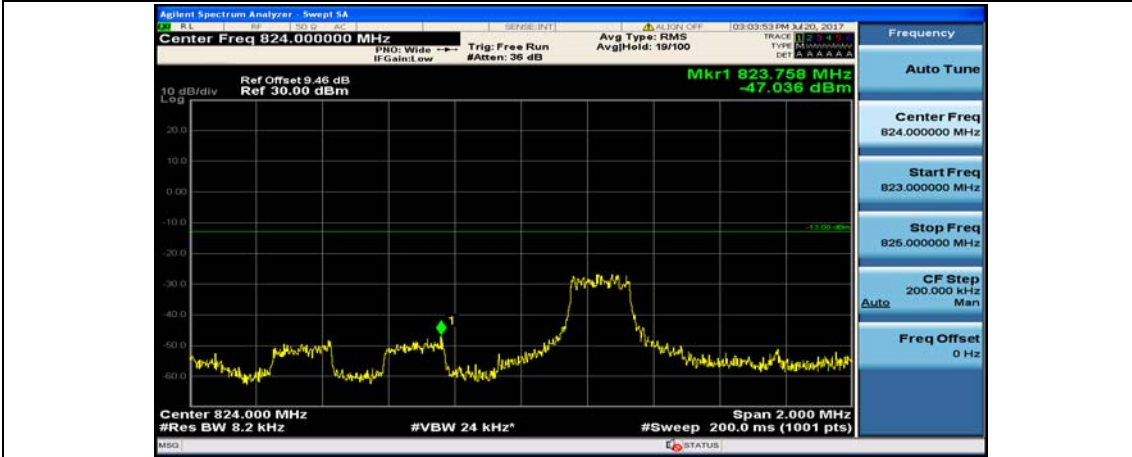

Channel Bandwidth: 3 MHz

(Channel Bandwidth: 3 MHz)_LCH_QPSK_1RB#0

(Channel Bandwidth: 3 MHz)_LCH_QPSK_1RB#7

(Channel Bandwidth: 3 MHz)_LCH_QPSK_1RB#14

(Channel Bandwidth: 3 MHz)_LCH_QPSK_8RB#0

(Channel Bandwidth: 3 MHz)_LCH_QPSK_8RB#4