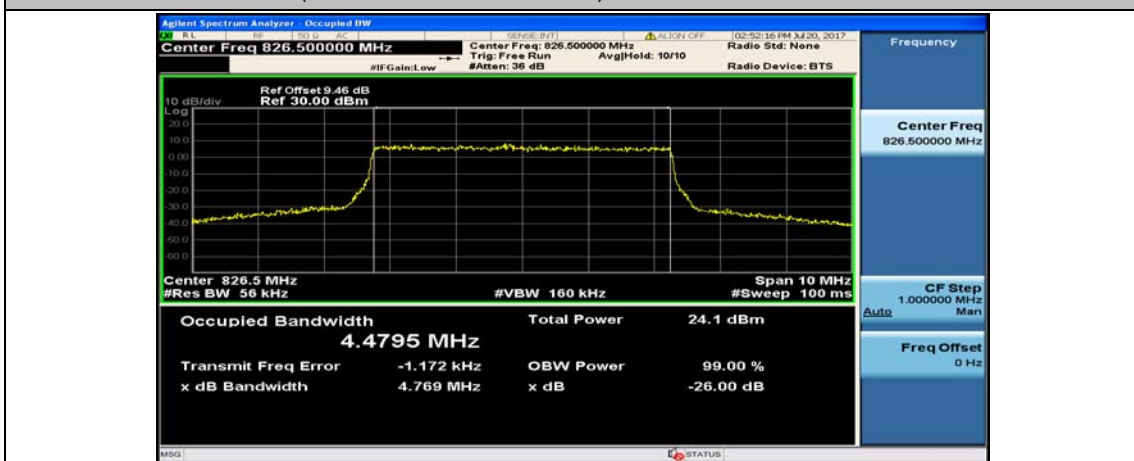

(Channel Bandwidth: 3 MHz)_MCH_16QAM_15RB#0

(Channel Bandwidth: 3 MHz)_HCH_16QAM_15RB#0

Channel Bandwidth: 5 MHz

(Channel Bandwidth: 5 MHz)_LCH_QPSK_25RB#0

(Channel Bandwidth: 5 MHz)_MCH_QPSK_25RB#0

(Channel Bandwidth: 5 MHz)_HCH_QPSK_25RB#0