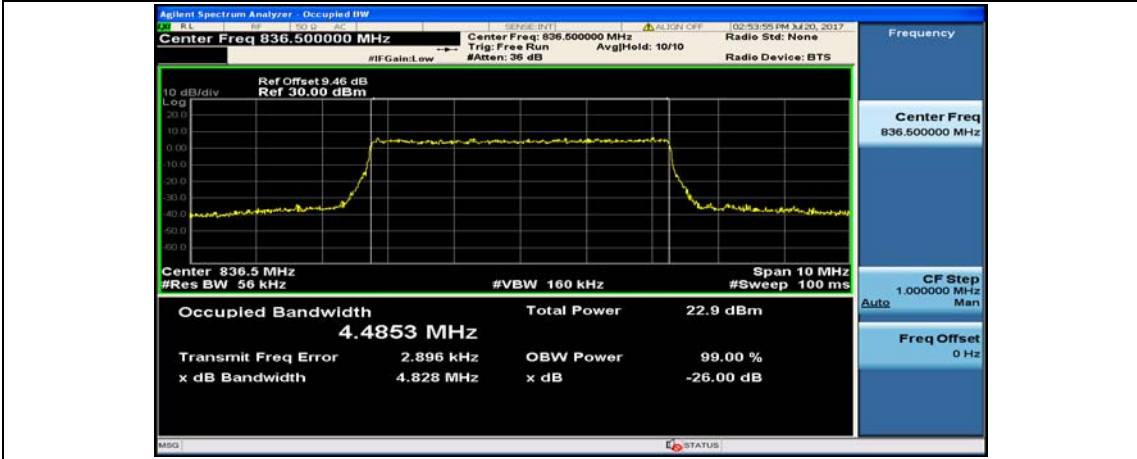

(Channel Bandwidth: 5 MHz)_MCH_16QAM_25RB#0

(Channel Bandwidth: 5 MHz)_HCH_16QAM_25RB#0