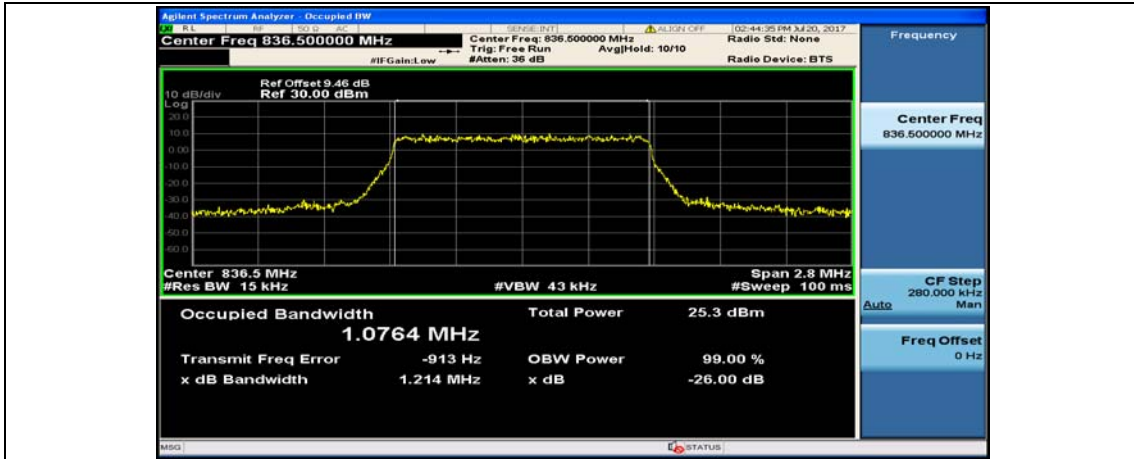

(Channel Bandwidth: 1.4 MHz)_MCH_QPSK_6RB#0