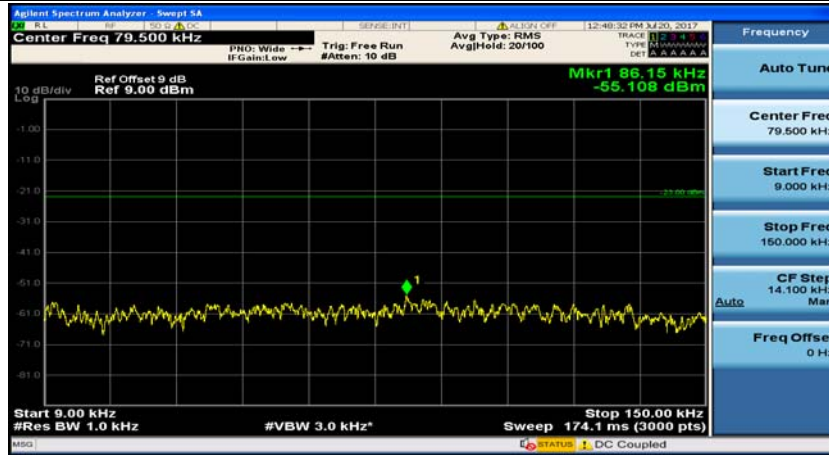

Channel Bandwidth: 5 MHz

(Channel Bandwidth: 5 MHz)_MCH_QPSK_1RB#0

(Channel Bandwidth: 5 MHz)_MCH_QPSK_1RB#12

(Channel Bandwidth: 5 MHz)_HCH_QPSK_1RB#0

(Channel Bandwidth: 5 MHz)_HCH_QPSK_1RB#12

(Channel Bandwidth: 5 MHz)_LCH_16QAM_1RB#0