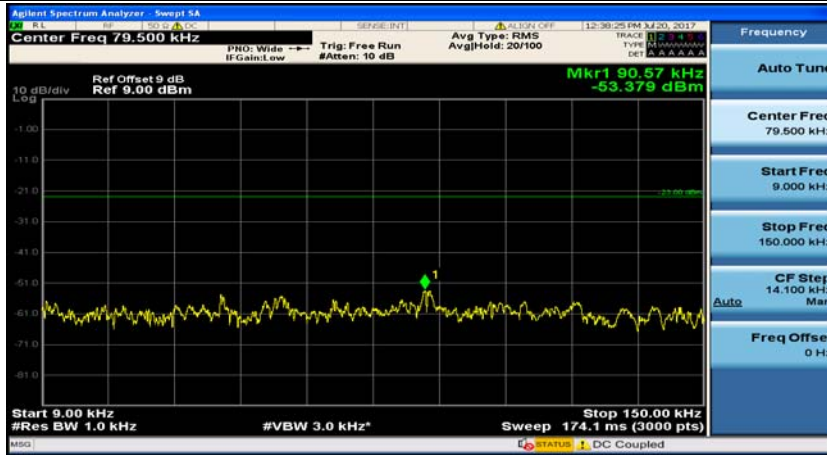

Channel Bandwidth: 3 MHz

(Channel Bandwidth: 3 MHz)_MCH_QPSK_1RB#0

(Channel Bandwidth: 3 MHz)_MCH_QPSK_1RB#7

(Channel Bandwidth: 3 MHz)_HCH_QPSK_1RB#0

(Channel Bandwidth: 3 MHz)_HCH_QPSK_1RB#7

(Channel Bandwidth: 3 MHz)_LCH_16QAM_1RB#0

(Channel Bandwidth: 3 MHz)_LCH_16QAM_1RB#7

(Channel Bandwidth: 3 MHz)_MCH_16QAM_1RB#0

(Channel Bandwidth: 3 MHz)_MCH_16QAM_1RB#7

(Channel Bandwidth: 3 MHz)_HCH_16QAM_1RB#0

(Channel Bandwidth: 3 MHz)_HCH_16QAM_1RB#7