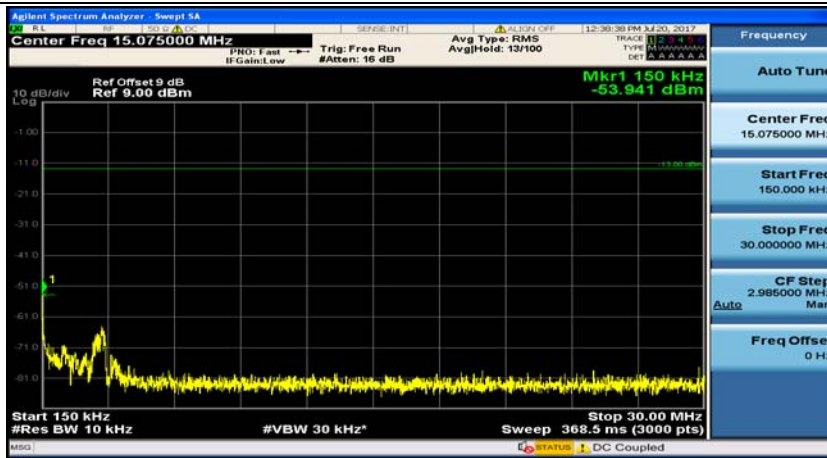

Channel Bandwidth: 3 MHz

(Channel Bandwidth: 3 MHz)_MCH_QPSK_1RB#0

(Channel Bandwidth: 3 MHz)_MCH_QPSK_1RB#7

(Channel Bandwidth: 3 MHz)_HCH_QPSK_1RB#0

(Channel Bandwidth: 3 MHz)_HCH_QPSK_1RB#7

(Channel Bandwidth: 3 MHz)_LCH_16QAM_1RB#0

(Channel Bandwidth: 3 MHz)_LCH_16QAM_1RB#7

(Channel Bandwidth: 3 MHz)_MCH_16QAM_1RB#0

(Channel Bandwidth: 3 MHz)_MCH_16QAM_1RB#7

(Channel Bandwidth: 3 MHz)_HCH_16QAM_1RB#0

(Channel Bandwidth: 3 MHz)_HCH_16QAM_1RB#7