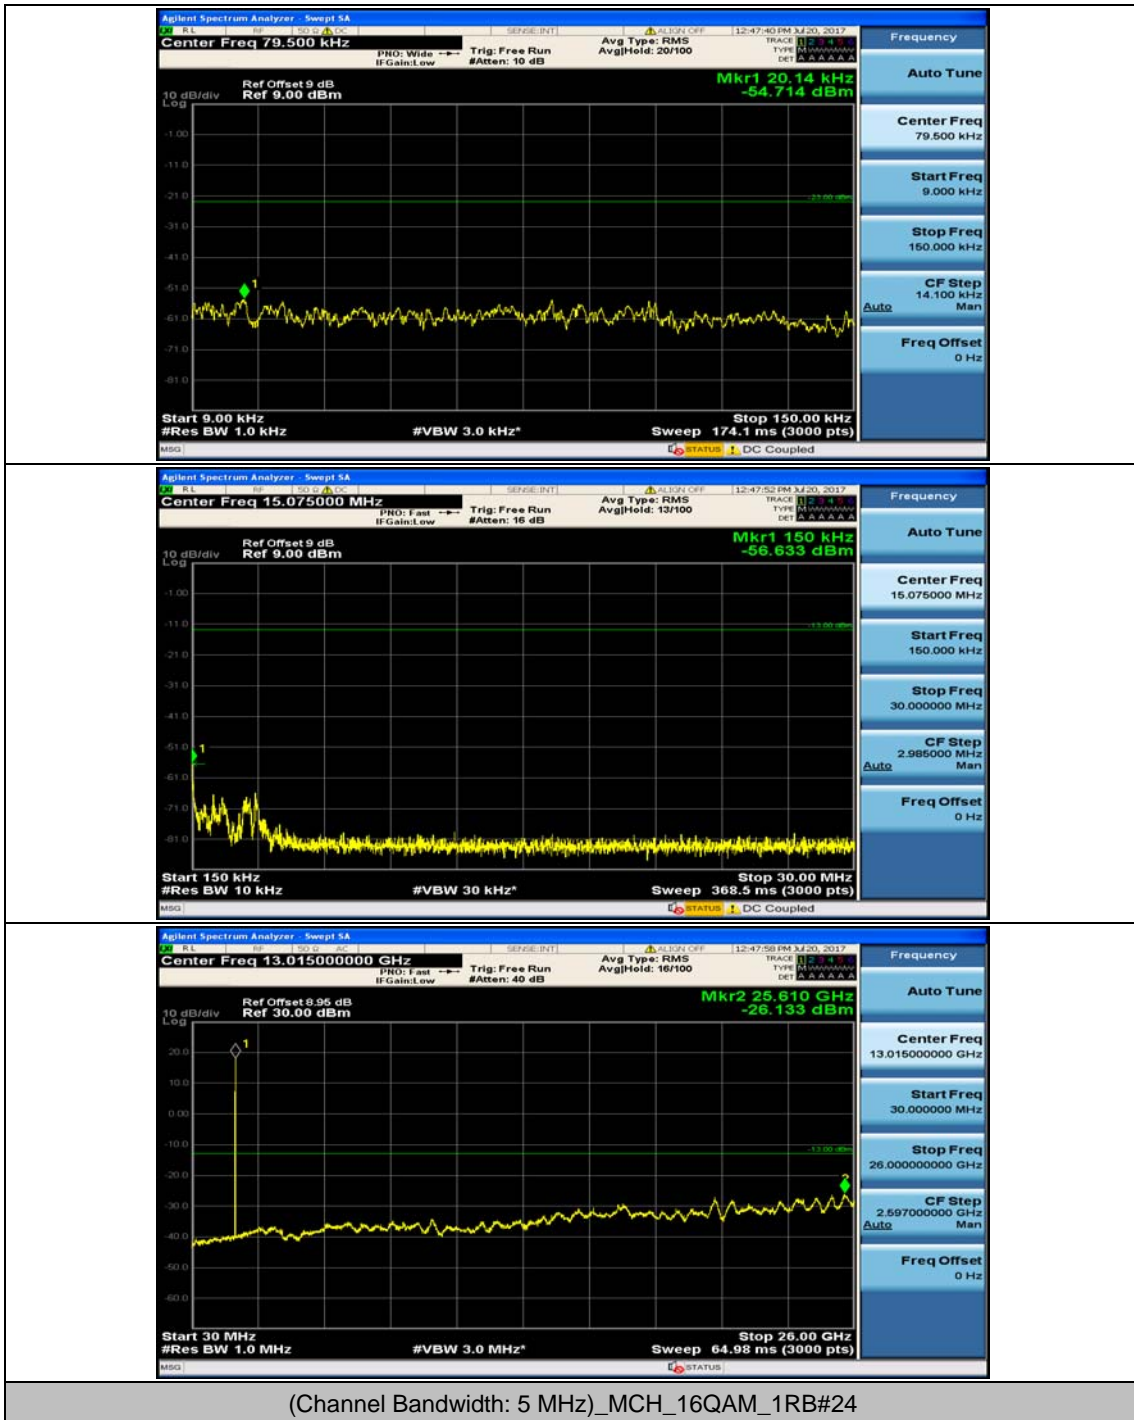

Channel Bandwidth: 5 MHz

(Channel Bandwidth: 5 MHz)_MCH_QPSK_1RB#0

(Channel Bandwidth: 5 MHz)_MCH_QPSK_1RB#12

(Channel Bandwidth: 5 MHz)_HCH_QPSK_1RB#0

(Channel Bandwidth: 5 MHz)_HCH_QPSK_1RB#12

(Channel Bandwidth: 5 MHz)_LCH_16QAM_1RB#0

(Channel Bandwidth: 5 MHz)_LCH_16QAM_1RB#12

(Channel Bandwidth: 5 MHz)_MCH_16QAM_1RB#0

(Channel Bandwidth: 5 MHz)_MCH_16QAM_1RB#12

(Channel Bandwidth: 5 MHz)_HCH_16QAM_1RB#0

(Channel Bandwidth: 5 MHz)_HCH_16QAM_1RB#12

Channel Bandwidth: 10 MHz

Channel Bandwidth: 10 MHz_LCH_QPSK_1RB#49

Channel Bandwidth: 10 MHz_MCH_QPSK_1RB#0

Channel Bandwidth: 10 MHz_MCH_QPSK_1RB#24

Channel Bandwidth: 10 MHz_HCH_QPSK_1RB#0

Channel Bandwidth: 10 MHz_HCH_QPSK_1RB#24