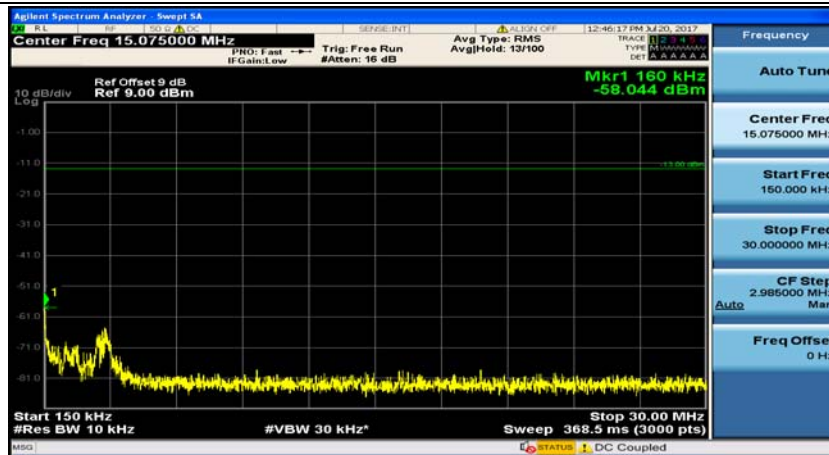

(Channel Bandwidth: 3 MHz)_LCH_16QAM_1RB#7

(Channel Bandwidth: 3 MHz)_MCH_16QAM_1RB#0

(Channel Bandwidth: 3 MHz)_MCH_16QAM_1RB#7

(Channel Bandwidth: 3 MHz)_HCH_16QAM_1RB#0

(Channel Bandwidth: 3 MHz)_HCH_16QAM_1RB#7

Channel Bandwidth: 5 MHz

(Channel Bandwidth: 5 MHz)_MCH_QPSK_1RB#0

(Channel Bandwidth: 5 MHz)_MCH_QPSK_1RB#12

(Channel Bandwidth: 5 MHz)_HCH_QPSK_1RB#0

(Channel Bandwidth: 5 MHz)_HCH_QPSK_1RB#12

(Channel Bandwidth: 5 MHz)_LCH_16QAM_1RB#0