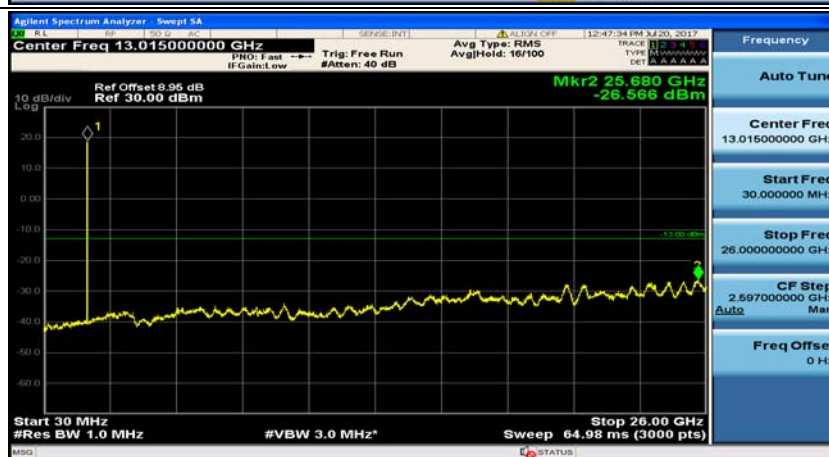

(Channel Bandwidth: 5 MHz)_MCH_16QAM_1RB#0

(Channel Bandwidth: 5 MHz)_MCH_16QAM_1RB#12