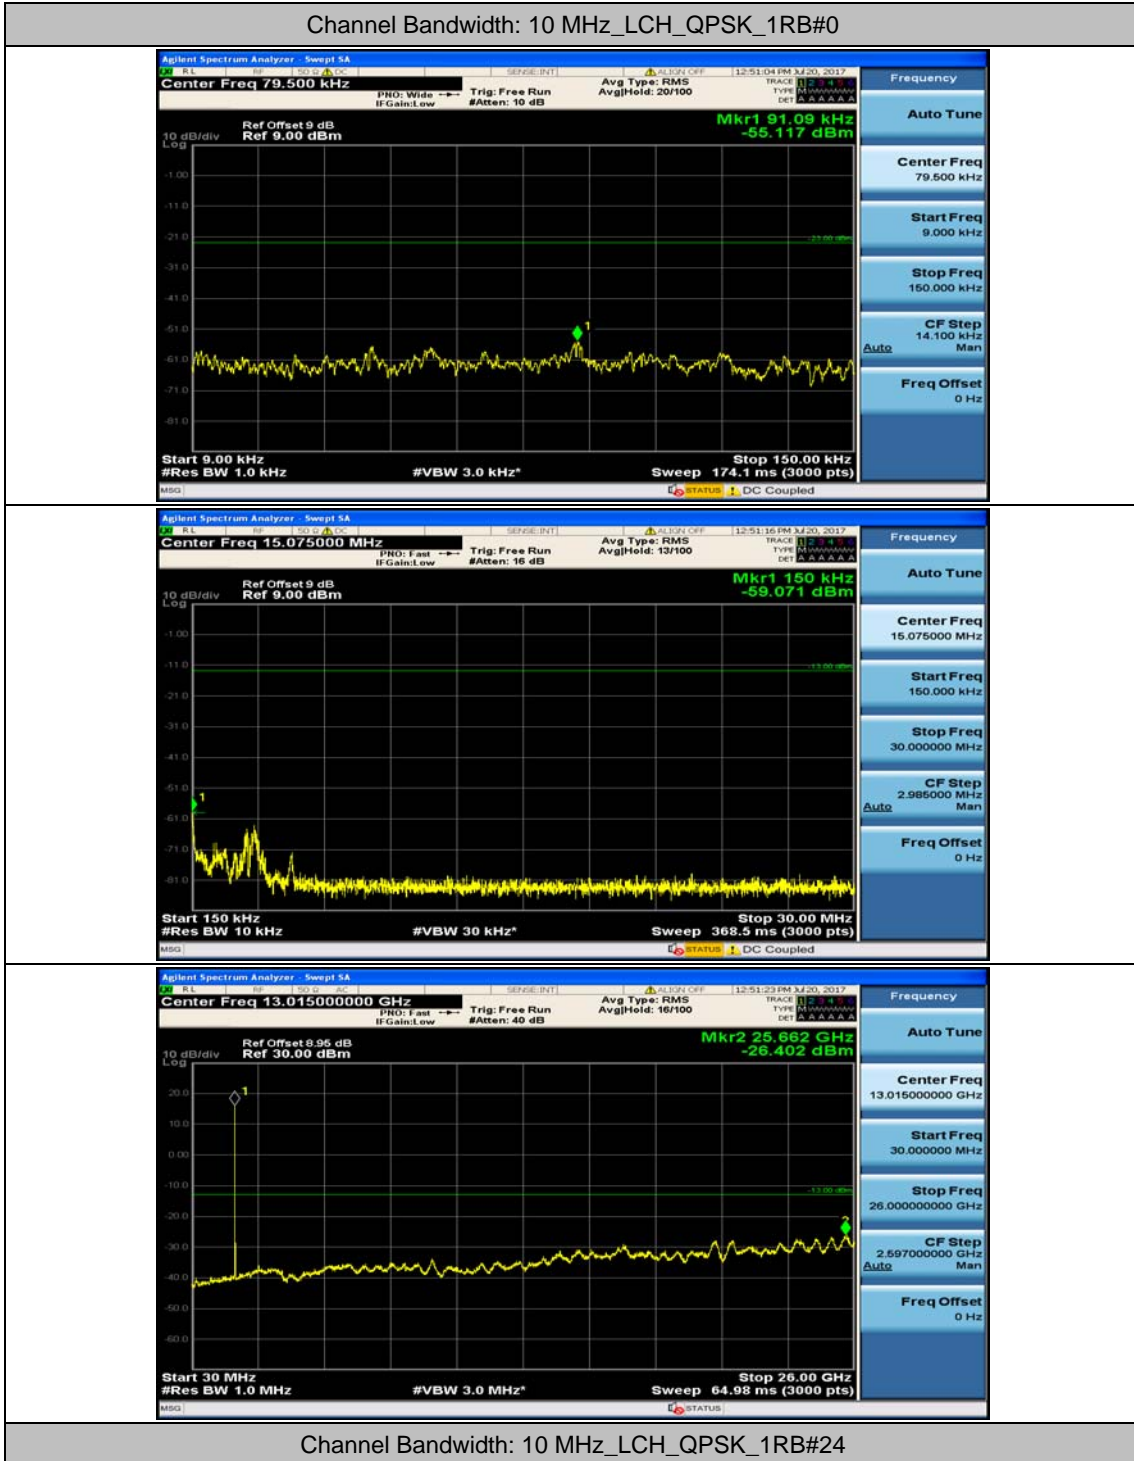

Channel Bandwidth: 10 MHz