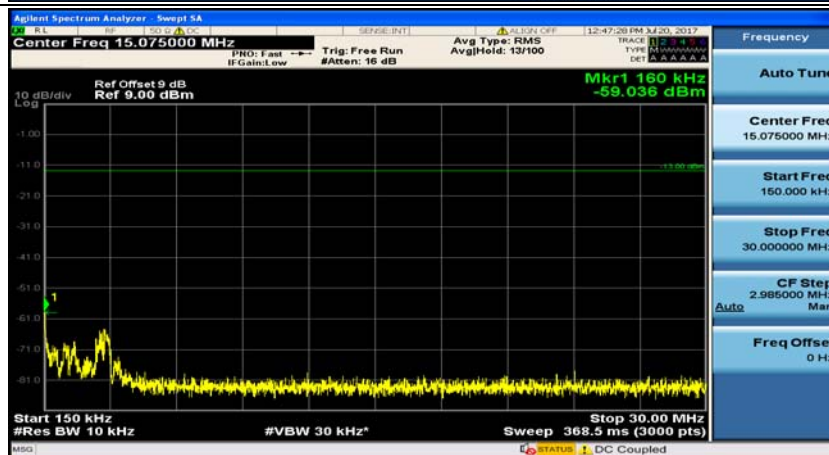

(Channel Bandwidth: 5 MHz)_MCH_16QAM_1RB#0

(Channel Bandwidth: 5 MHz)_MCH_16QAM_1RB#12