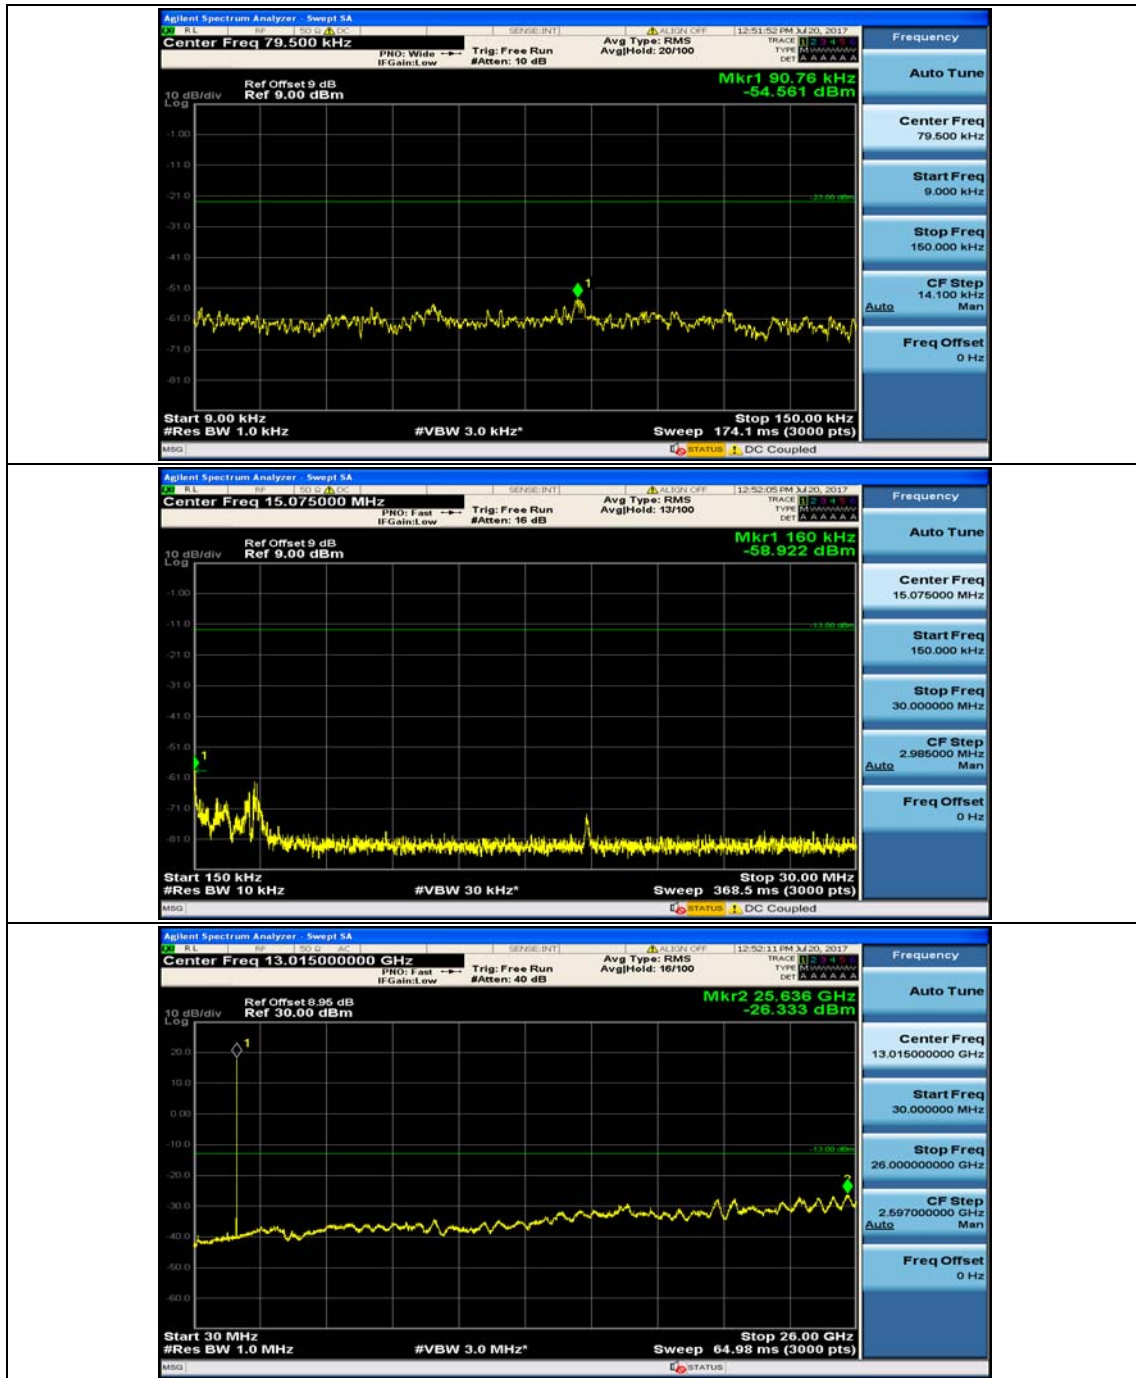

Channel Bandwidth: 5 MHz

(Channel Bandwidth: 5 MHz)_MCH_QPSK_1RB#0

(Channel Bandwidth: 5 MHz)_MCH_QPSK_1RB#12

(Channel Bandwidth: 5 MHz)_HCH_QPSK_1RB#0

(Channel Bandwidth: 5 MHz)_HCH_QPSK_1RB#12

(Channel Bandwidth: 5 MHz)_LCH_16QAM_1RB#0

(Channel Bandwidth: 5 MHz)_LCH_16QAM_1RB#12

(Channel Bandwidth: 5 MHz)_MCH_16QAM_1RB#0

(Channel Bandwidth: 5 MHz)_MCH_16QAM_1RB#12

(Channel Bandwidth: 5 MHz)_HCH_16QAM_1RB#0

(Channel Bandwidth: 5 MHz)_HCH_16QAM_1RB#12

Channel Bandwidth: 10 MHz

Channel Bandwidth: 10 MHz_LCH_QPSK_1RB#49

Channel Bandwidth: 10 MHz_MCH_QPSK_1RB#0

Channel Bandwidth: 10 MHz_MCH_QPSK_1RB#24

Channel Bandwidth: 10 MHz_HCH_QPSK_1RB#0

Channel Bandwidth: 10 MHz_HCH_QPSK_1RB#24