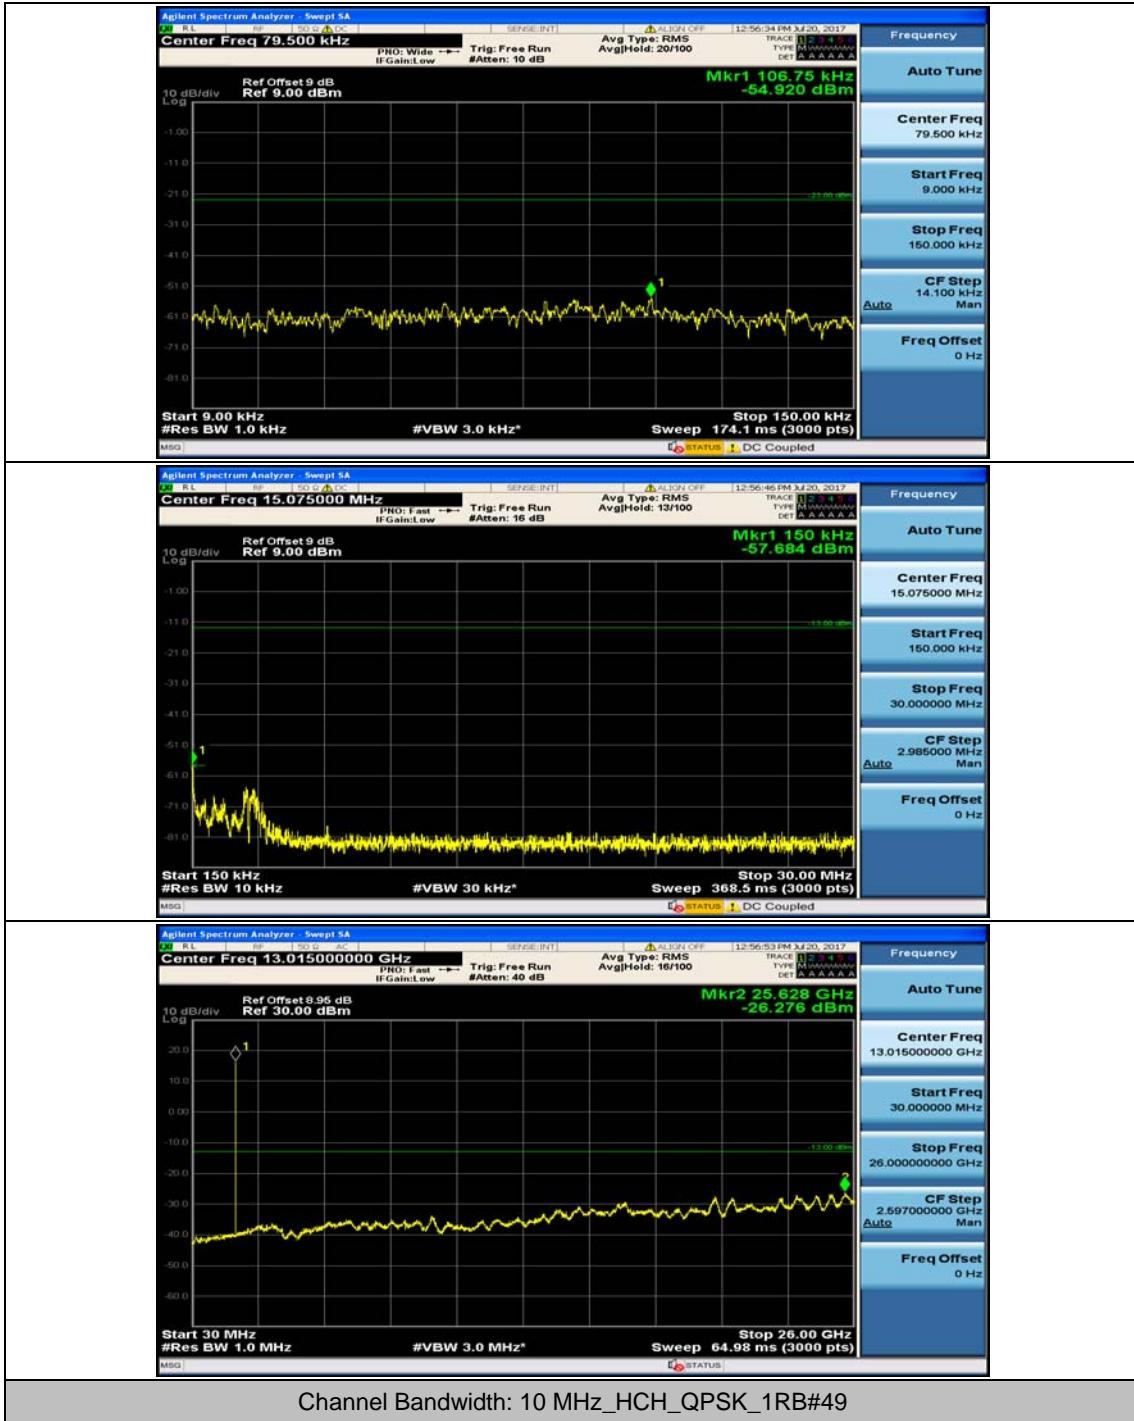

Channel Bandwidth: 10 MHz

Channel Bandwidth: 10 MHz_LCH_QPSK_1RB#49

Channel Bandwidth: 10 MHz_MCH_QPSK_1RB#0

Channel Bandwidth: 10 MHz_MCH_QPSK_1RB#24

Channel Bandwidth: 10 MHz_HCH_QPSK_1RB#0

Channel Bandwidth: 10 MHz_HCH_QPSK_1RB#24

Channel Bandwidth: 10 MHz_LCH_16QAM_1RB#0

Channel Bandwidth: 10 MHz_LCH_16QAM_1RB#24