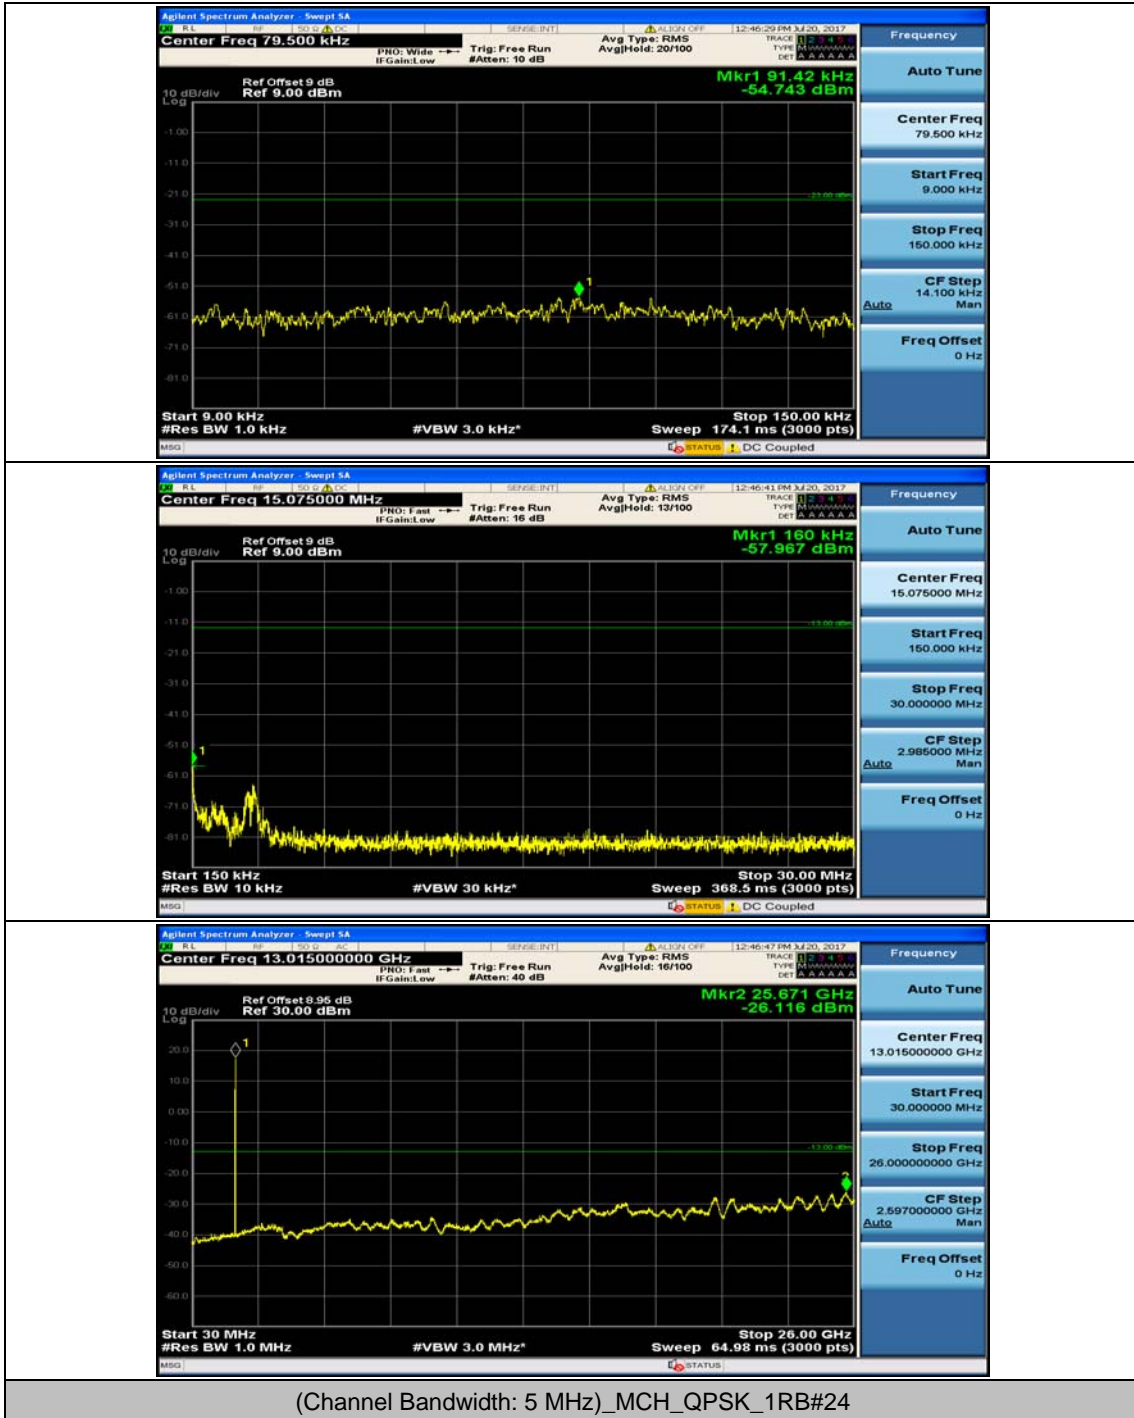

Channel Bandwidth: 5 MHz

(Channel Bandwidth: 5 MHz)_MCH_QPSK_1RB#0

(Channel Bandwidth: 5 MHz)_MCH_QPSK_1RB#12

(Channel Bandwidth: 5 MHz)_HCH_QPSK_1RB#0

(Channel Bandwidth: 5 MHz)_HCH_QPSK_1RB#12

(Channel Bandwidth: 5 MHz)_LCH_16QAM_1RB#0

(Channel Bandwidth: 5 MHz)_LCH_16QAM_1RB#12

(Channel Bandwidth: 5 MHz)_MCH_16QAM_1RB#0

(Channel Bandwidth: 5 MHz)_MCH_16QAM_1RB#12

(Channel Bandwidth: 5 MHz)_HCH_16QAM_1RB#0

(Channel Bandwidth: 5 MHz)_HCH_16QAM_1RB#12