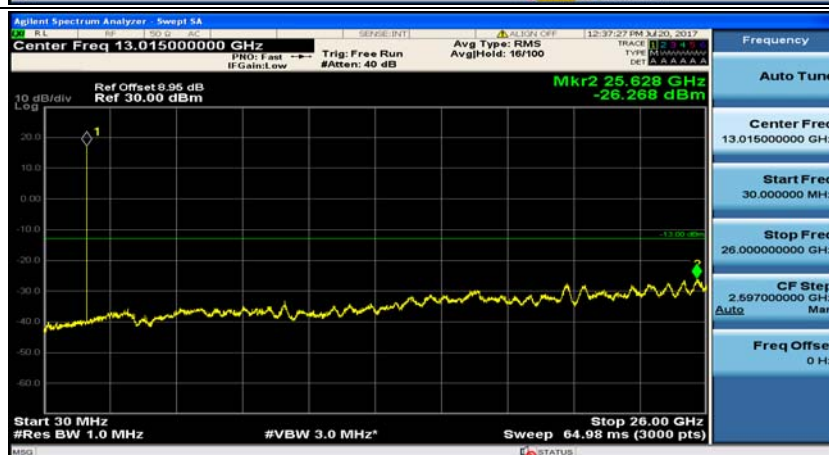

Channel Bandwidth: 3 MHz

(Channel Bandwidth: 3 MHz)_MCH_QPSK_1RB#0

(Channel Bandwidth: 3 MHz)_MCH_QPSK_1RB#7

(Channel Bandwidth: 3 MHz)_HCH_QPSK_1RB#0

(Channel Bandwidth: 3 MHz)_HCH_QPSK_1RB#7

(Channel Bandwidth: 3 MHz)_LCH_16QAM_1RB#0

(Channel Bandwidth: 3 MHz)_LCH_16QAM_1RB#7

(Channel Bandwidth: 3 MHz)_MCH_16QAM_1RB#0

(Channel Bandwidth: 3 MHz)_MCH_16QAM_1RB#7

(Channel Bandwidth: 3 MHz)_HCH_16QAM_1RB#0

(Channel Bandwidth: 3 MHz)_HCH_16QAM_1RB#7