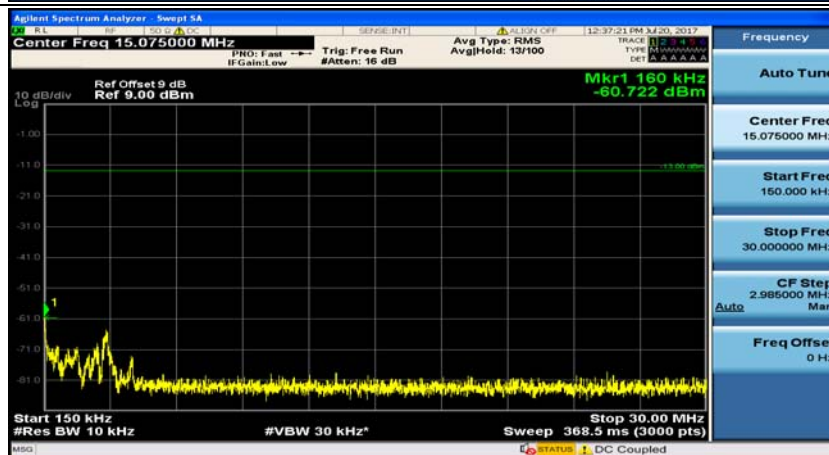

Channel Bandwidth: 3 MHz

(Channel Bandwidth: 3 MHz)_MCH_QPSK_1RB#0

(Channel Bandwidth: 3 MHz)_MCH_QPSK_1RB#7

(Channel Bandwidth: 3 MHz)_HCH_QPSK_1RB#0

(Channel Bandwidth: 3 MHz)_HCH_QPSK_1RB#7

(Channel Bandwidth: 3 MHz)_LCH_16QAM_1RB#0

(Channel Bandwidth: 3 MHz)_LCH_16QAM_1RB#7

(Channel Bandwidth: 3 MHz)_MCH_16QAM_1RB#0

(Channel Bandwidth: 3 MHz)_MCH_16QAM_1RB#7

(Channel Bandwidth: 3 MHz)_HCH_16QAM_1RB#0

(Channel Bandwidth: 3 MHz)_HCH_16QAM_1RB#7