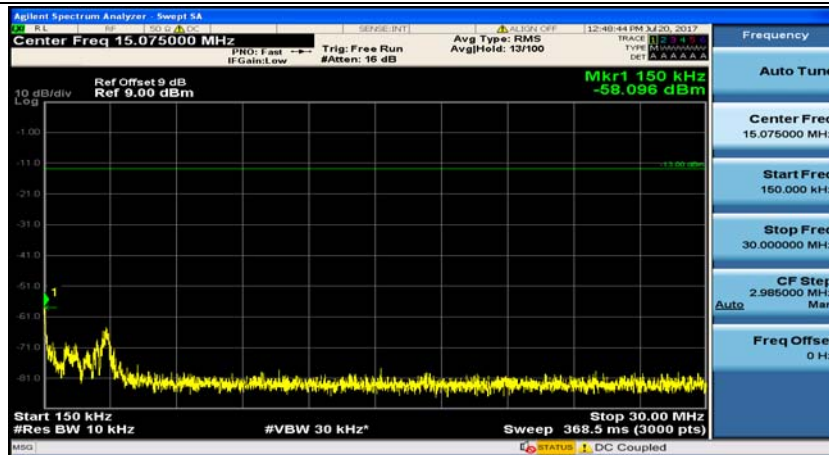

Channel Bandwidth: 5 MHz

(Channel Bandwidth: 5 MHz)_MCH_QPSK_1RB#0

(Channel Bandwidth: 5 MHz)_MCH_QPSK_1RB#12

(Channel Bandwidth: 5 MHz)_HCH_QPSK_1RB#0

(Channel Bandwidth: 5 MHz)_HCH_QPSK_1RB#12

(Channel Bandwidth: 5 MHz)_LCH_16QAM_1RB#0