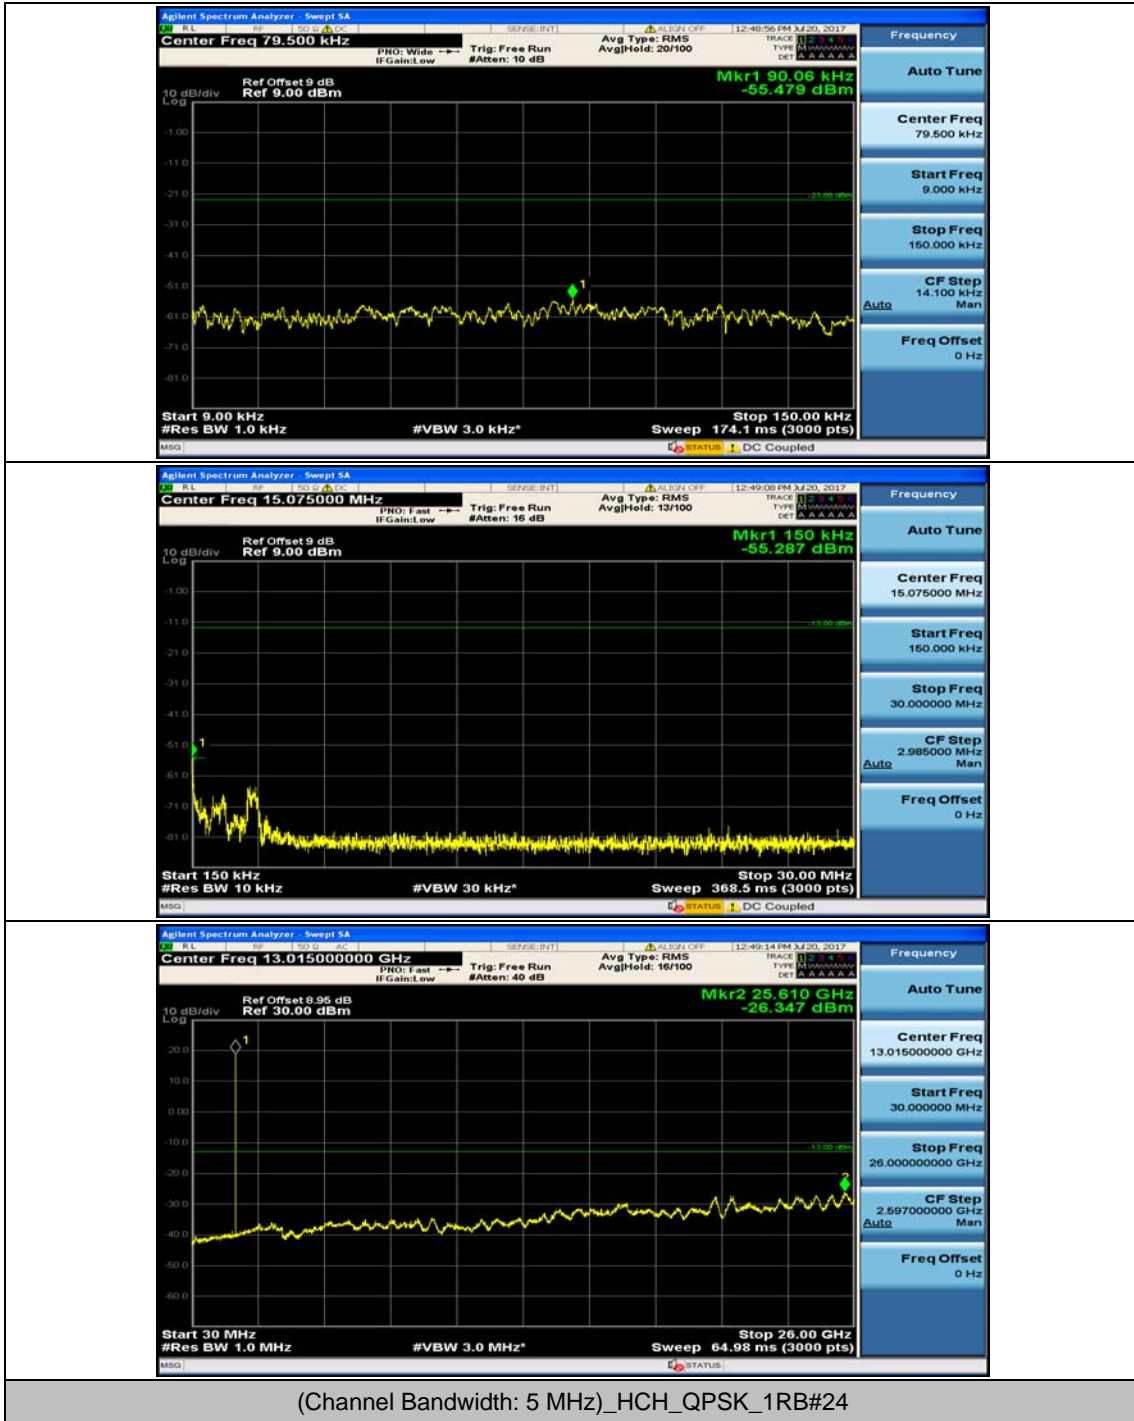

Channel Bandwidth: 5 MHz

(Channel Bandwidth: 5 MHz)_MCH_QPSK_1RB#0

(Channel Bandwidth: 5 MHz)_MCH_QPSK_1RB#12

(Channel Bandwidth: 5 MHz)_HCH_QPSK_1RB#0

(Channel Bandwidth: 5 MHz)_HCH_QPSK_1RB#12

(Channel Bandwidth: 5 MHz)_LCH_16QAM_1RB#0

(Channel Bandwidth: 5 MHz)_LCH_16QAM_1RB#12

(Channel Bandwidth: 5 MHz)_MCH_16QAM_1RB#0

(Channel Bandwidth: 5 MHz)_MCH_16QAM_1RB#12

(Channel Bandwidth: 5 MHz)_HCH_16QAM_1RB#0

(Channel Bandwidth: 5 MHz)_HCH_16QAM_1RB#12