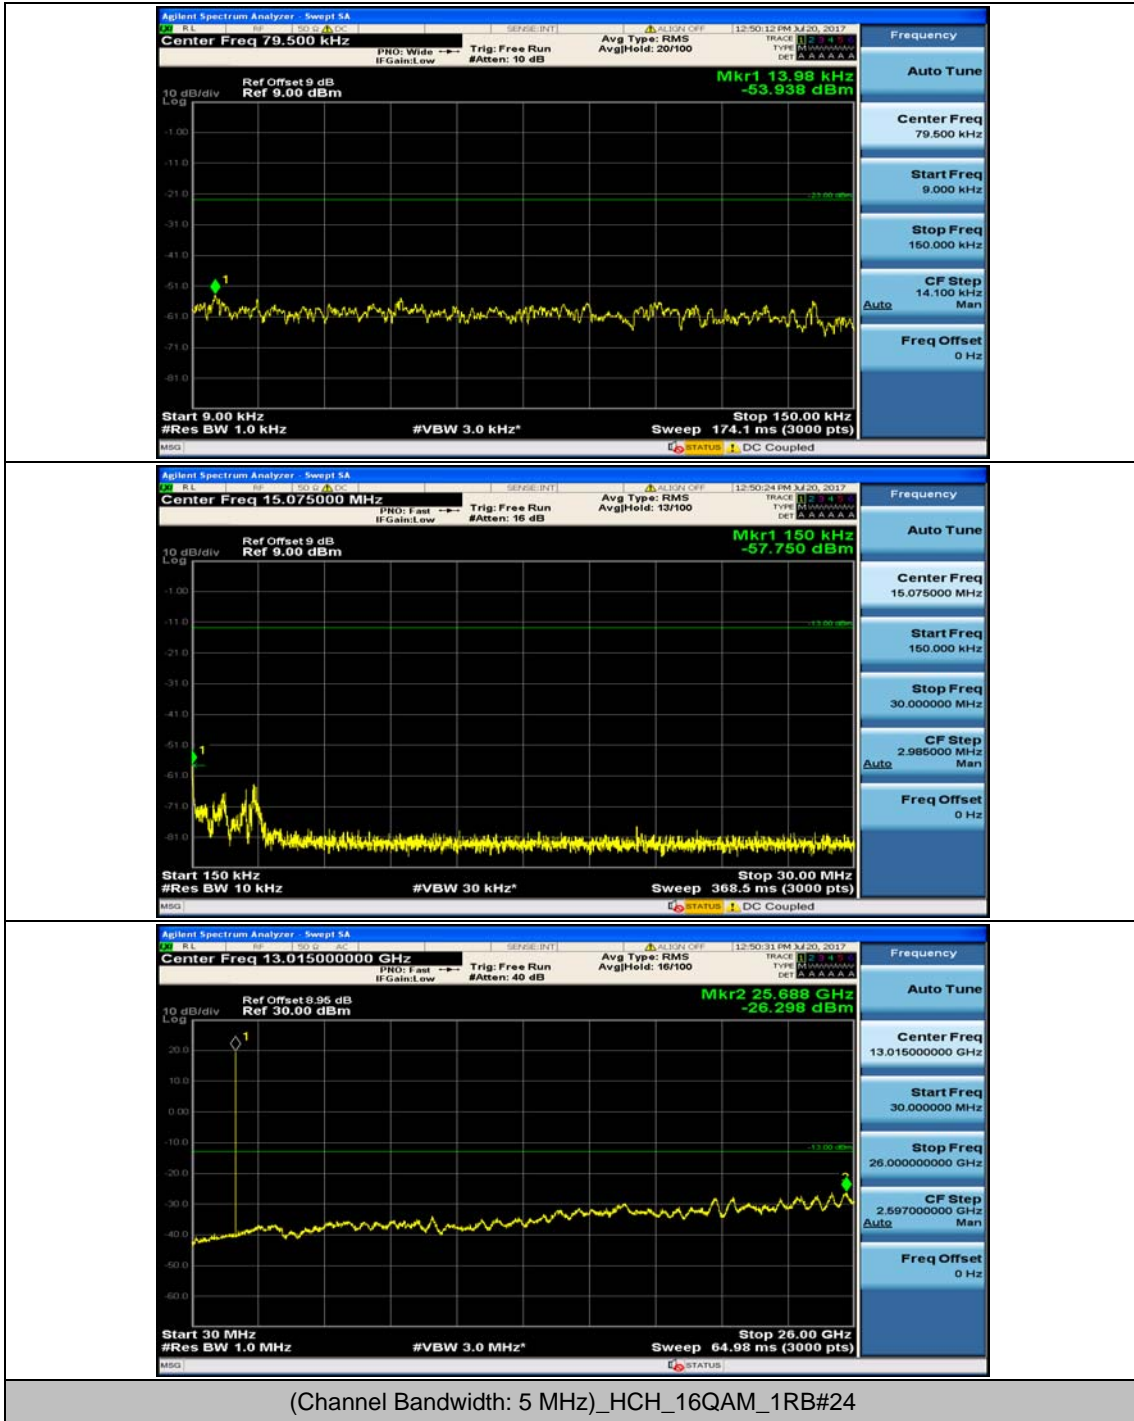

Channel Bandwidth: 5 MHz

(Channel Bandwidth: 5 MHz)_MCH_QPSK_1RB#0

(Channel Bandwidth: 5 MHz)_MCH_QPSK_1RB#12

(Channel Bandwidth: 5 MHz)_HCH_QPSK_1RB#0

(Channel Bandwidth: 5 MHz)_HCH_QPSK_1RB#12

(Channel Bandwidth: 5 MHz)_LCH_16QAM_1RB#0

(Channel Bandwidth: 5 MHz)_LCH_16QAM_1RB#12

(Channel Bandwidth: 5 MHz)_MCH_16QAM_1RB#0

(Channel Bandwidth: 5 MHz)_MCH_16QAM_1RB#12

(Channel Bandwidth: 5 MHz)_HCH_16QAM_1RB#0

(Channel Bandwidth: 5 MHz)_HCH_16QAM_1RB#12

Channel Bandwidth: 10 MHz

Channel Bandwidth: 10 MHz_LCH_QPSK_1RB#49

Channel Bandwidth: 10 MHz_MCH_QPSK_1RB#0

Channel Bandwidth: 10 MHz_MCH_QPSK_1RB#24

Channel Bandwidth: 10 MHz_HCH_QPSK_1RB#0

Channel Bandwidth: 10 MHz_HCH_QPSK_1RB#24