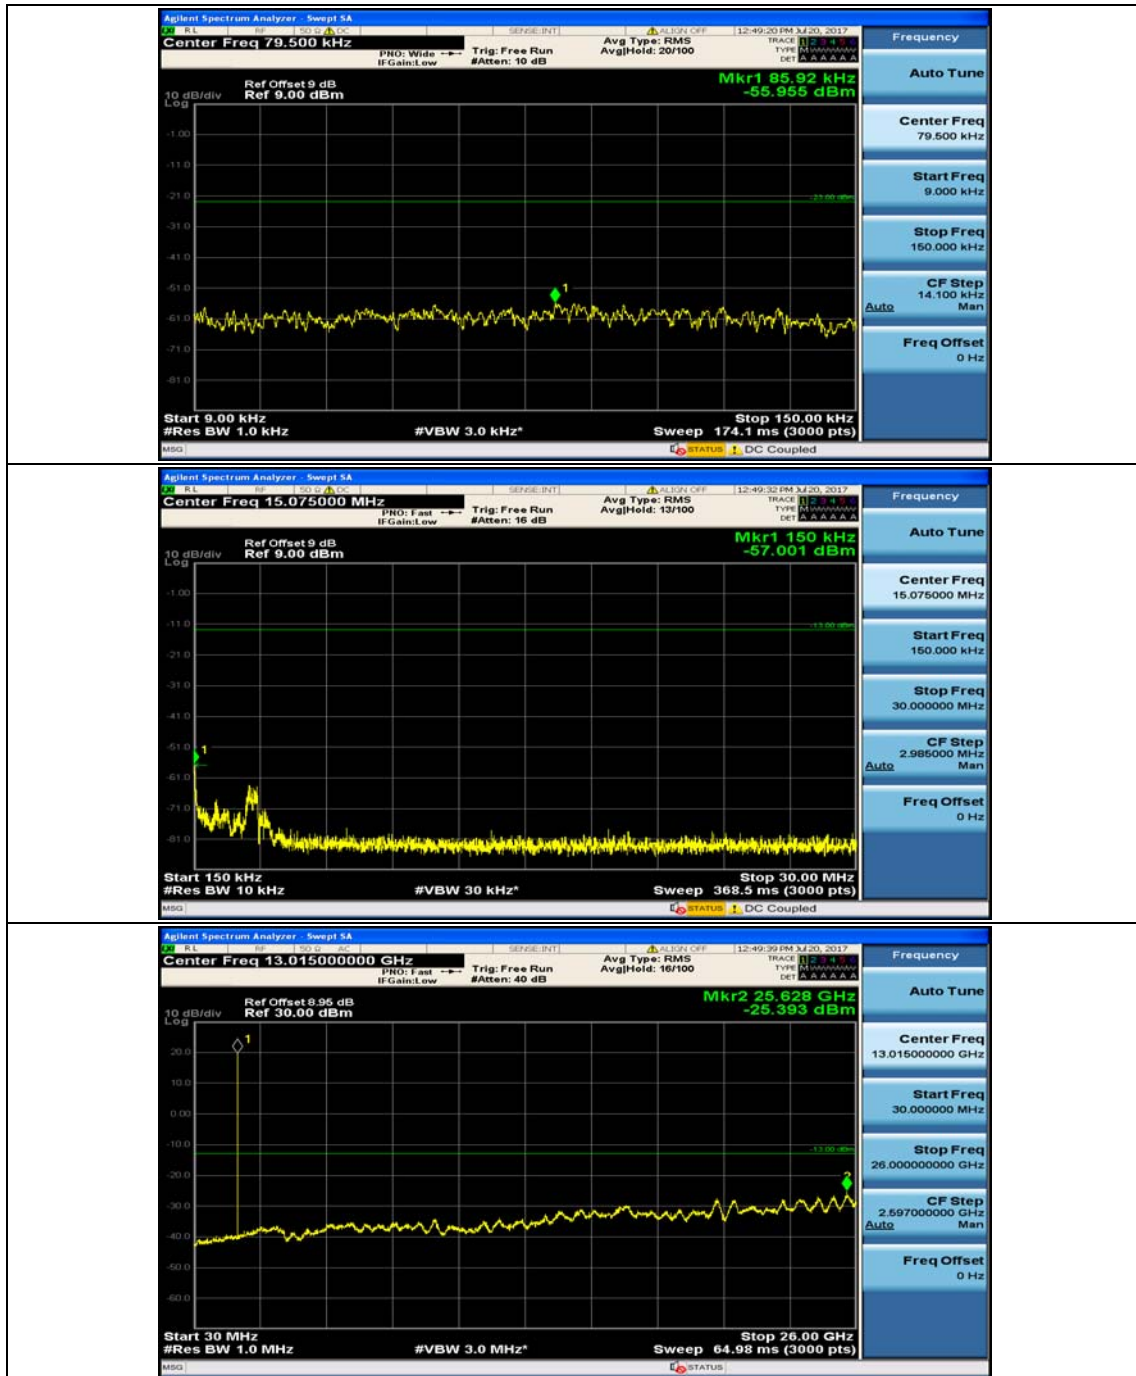

Channel Bandwidth: 5 MHz

(Channel Bandwidth: 5 MHz)_MCH_QPSK_1RB#0

(Channel Bandwidth: 5 MHz)_MCH_QPSK_1RB#12

(Channel Bandwidth: 5 MHz)_HCH_QPSK_1RB#0

(Channel Bandwidth: 5 MHz)_HCH_QPSK_1RB#12

(Channel Bandwidth: 5 MHz)_LCH_16QAM_1RB#0

(Channel Bandwidth: 5 MHz)_LCH_16QAM_1RB#12

(Channel Bandwidth: 5 MHz)_MCH_16QAM_1RB#0

(Channel Bandwidth: 5 MHz)_MCH_16QAM_1RB#12

(Channel Bandwidth: 5 MHz)_HCH_16QAM_1RB#0

(Channel Bandwidth: 5 MHz)_HCH_16QAM_1RB#12