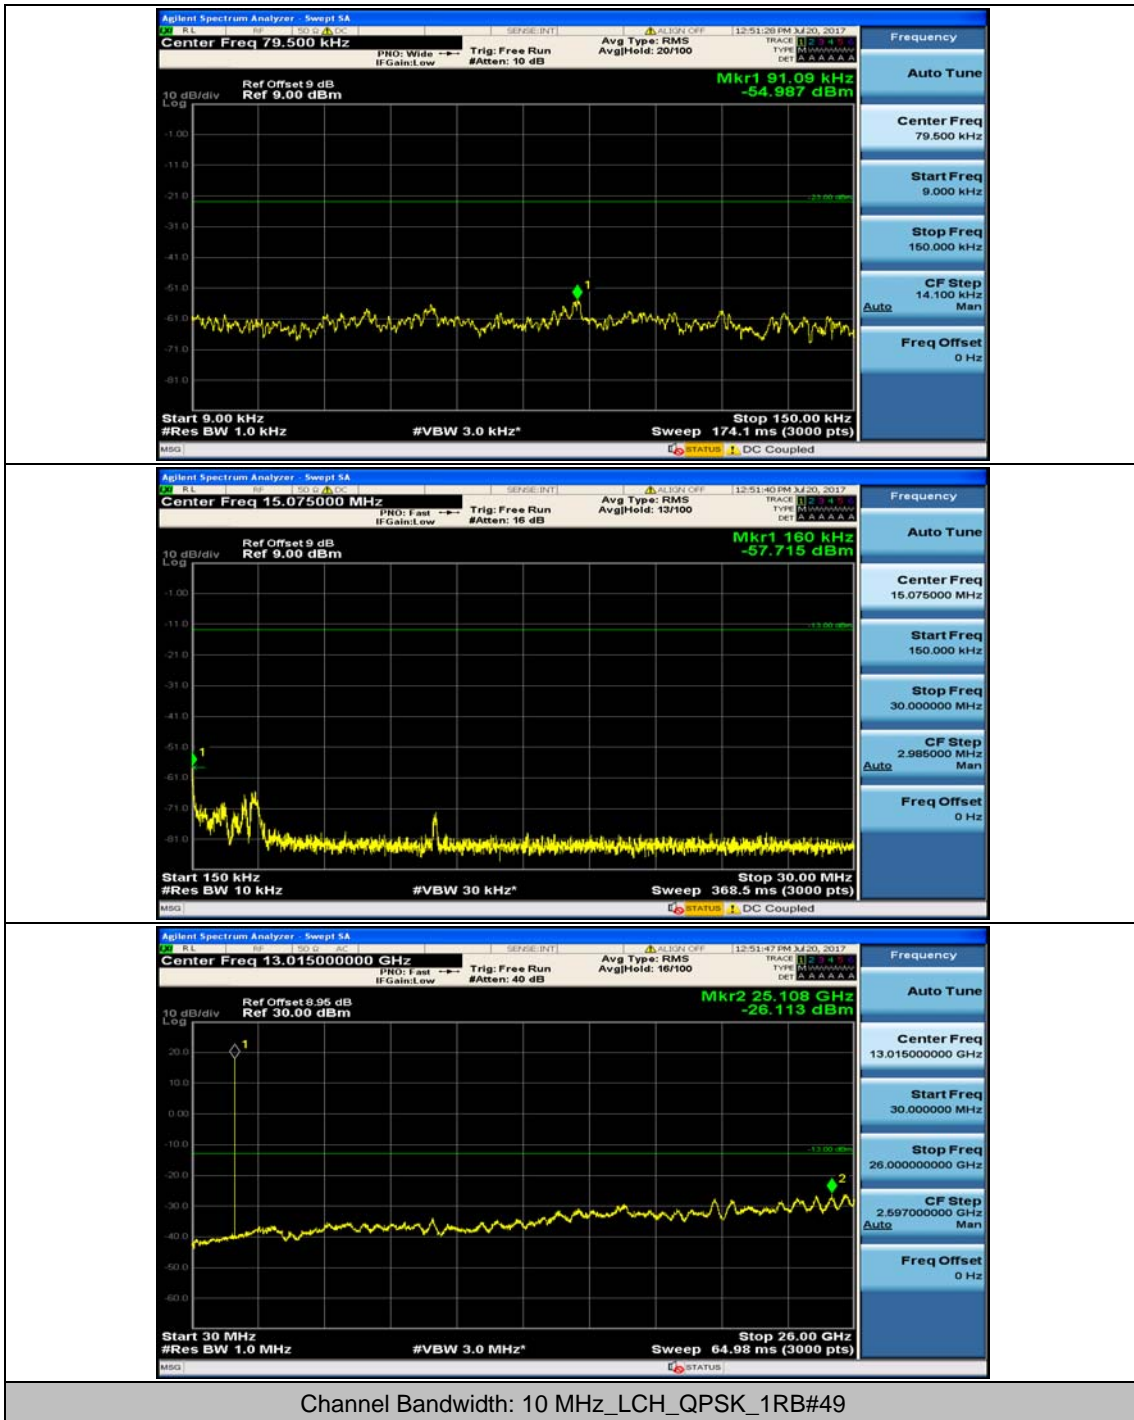

Channel Bandwidth: 10 MHz_LCH_QPSK_1RB#49