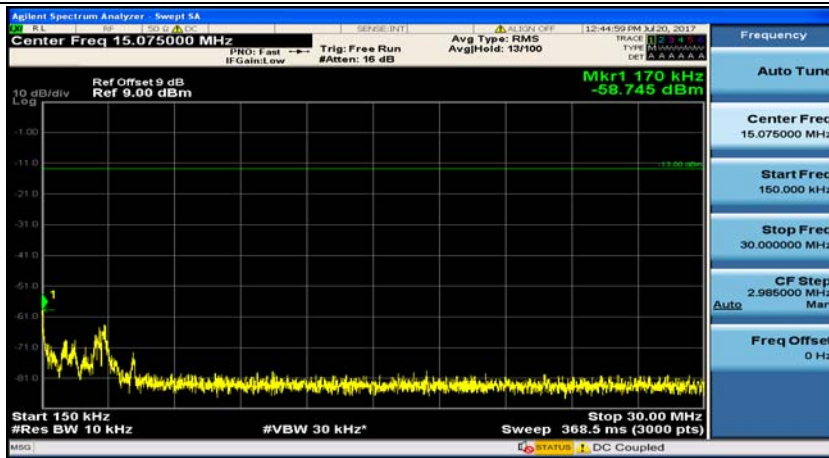

Channel Bandwidth: 5 MHz

(Channel Bandwidth: 5 MHz)_MCH_QPSK_1RB#0

(Channel Bandwidth: 5 MHz)_MCH_QPSK_1RB#12

(Channel Bandwidth: 5 MHz)_HCH_QPSK_1RB#0

(Channel Bandwidth: 5 MHz)_HCH_QPSK_1RB#12

(Channel Bandwidth: 5 MHz)_LCH_16QAM_1RB#0