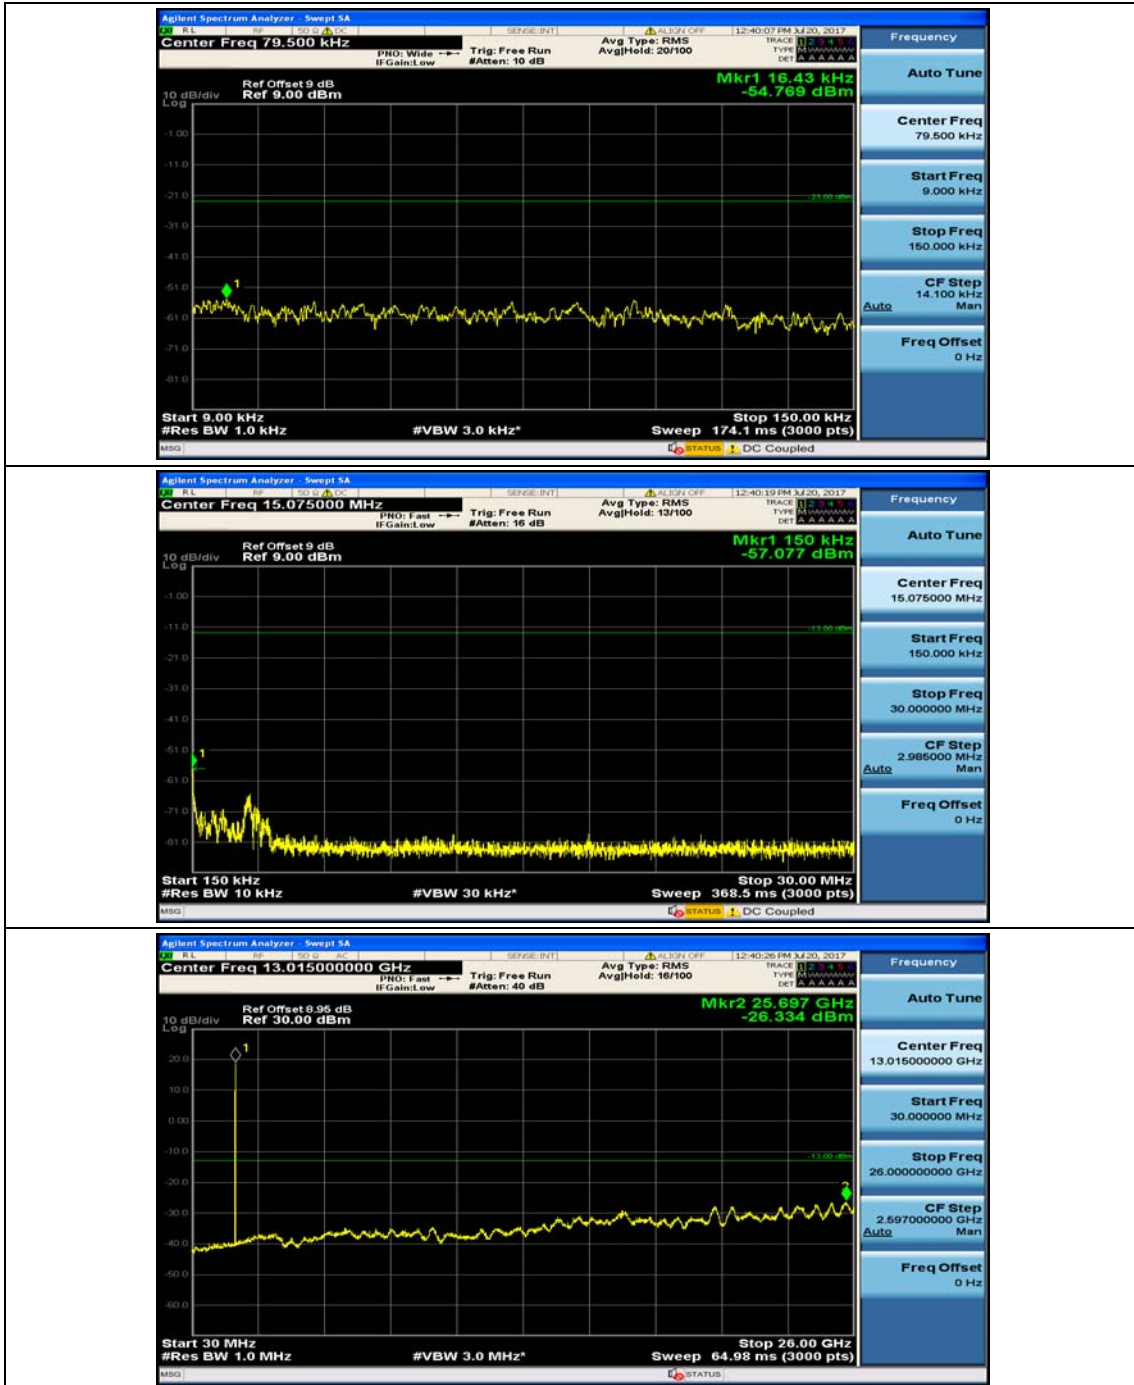

Channel Bandwidth: 3 MHz

(Channel Bandwidth: 3 MHz)_MCH_QPSK_1RB#0

(Channel Bandwidth: 3 MHz)_MCH_QPSK_1RB#7

(Channel Bandwidth: 3 MHz)_HCH_QPSK_1RB#0

(Channel Bandwidth: 3 MHz)_HCH_QPSK_1RB#7

(Channel Bandwidth: 3 MHz)_LCH_16QAM_1RB#0

(Channel Bandwidth: 3 MHz)_LCH_16QAM_1RB#7

(Channel Bandwidth: 3 MHz)_MCH_16QAM_1RB#0

(Channel Bandwidth: 3 MHz)_MCH_16QAM_1RB#7

(Channel Bandwidth: 3 MHz)_HCH_16QAM_1RB#0

(Channel Bandwidth: 3 MHz)_HCH_16QAM_1RB#7

Channel Bandwidth: 5 MHz

(Channel Bandwidth: 5 MHz)_MCH_QPSK_1RB#0

(Channel Bandwidth: 5 MHz)_MCH_QPSK_1RB#12

(Channel Bandwidth: 5 MHz)_HCH_QPSK_1RB#0

(Channel Bandwidth: 5 MHz)_HCH_QPSK_1RB#12

(Channel Bandwidth: 5 MHz)_LCH_16QAM_1RB#0