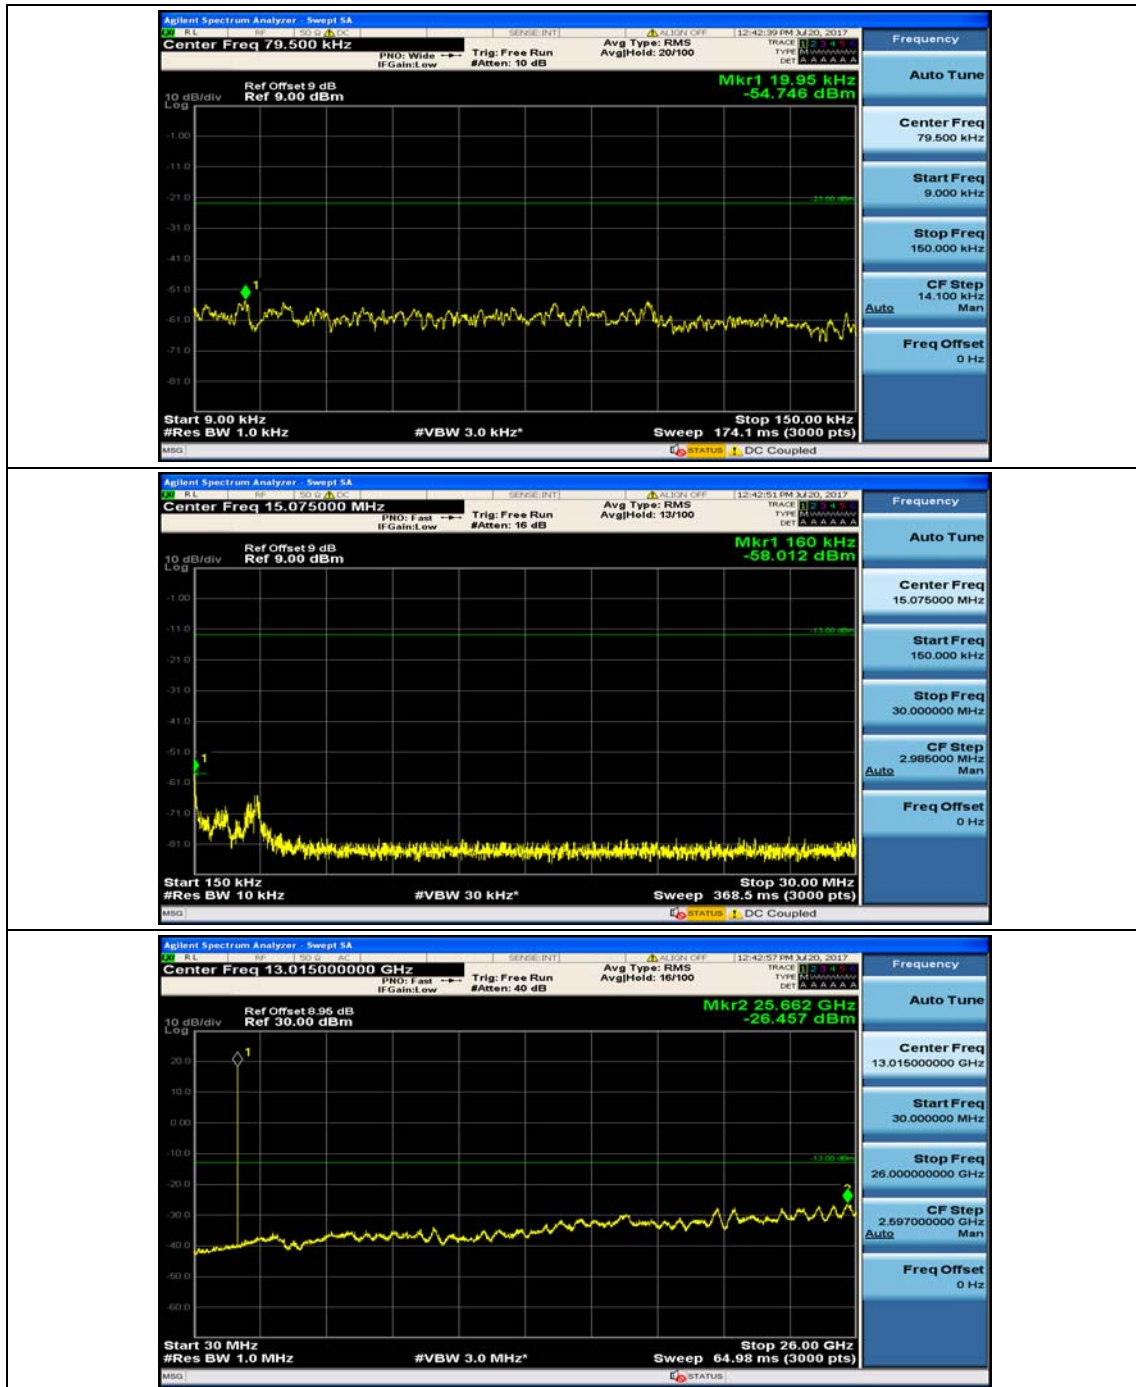

Channel Bandwidth: 3 MHz

(Channel Bandwidth: 3 MHz)_MCH_QPSK_1RB#0

(Channel Bandwidth: 3 MHz)_MCH_QPSK_1RB#7

(Channel Bandwidth: 3 MHz)_HCH_QPSK_1RB#0

(Channel Bandwidth: 3 MHz)_HCH_QPSK_1RB#7

(Channel Bandwidth: 3 MHz)_LCH_16QAM_1RB#0

(Channel Bandwidth: 3 MHz)_LCH_16QAM_1RB#7

(Channel Bandwidth: 3 MHz)_MCH_16QAM_1RB#0

(Channel Bandwidth: 3 MHz)_MCH_16QAM_1RB#7

(Channel Bandwidth: 3 MHz)_HCH_16QAM_1RB#0

(Channel Bandwidth: 3 MHz)_HCH_16QAM_1RB#7

Channel Bandwidth: 5 MHz

(Channel Bandwidth: 5 MHz)_MCH_QPSK_1RB#0

(Channel Bandwidth: 5 MHz)_MCH_QPSK_1RB#12

(Channel Bandwidth: 5 MHz)_HCH_QPSK_1RB#0

(Channel Bandwidth: 5 MHz)_HCH_QPSK_1RB#12

(Channel Bandwidth: 5 MHz)_LCH_16QAM_1RB#0