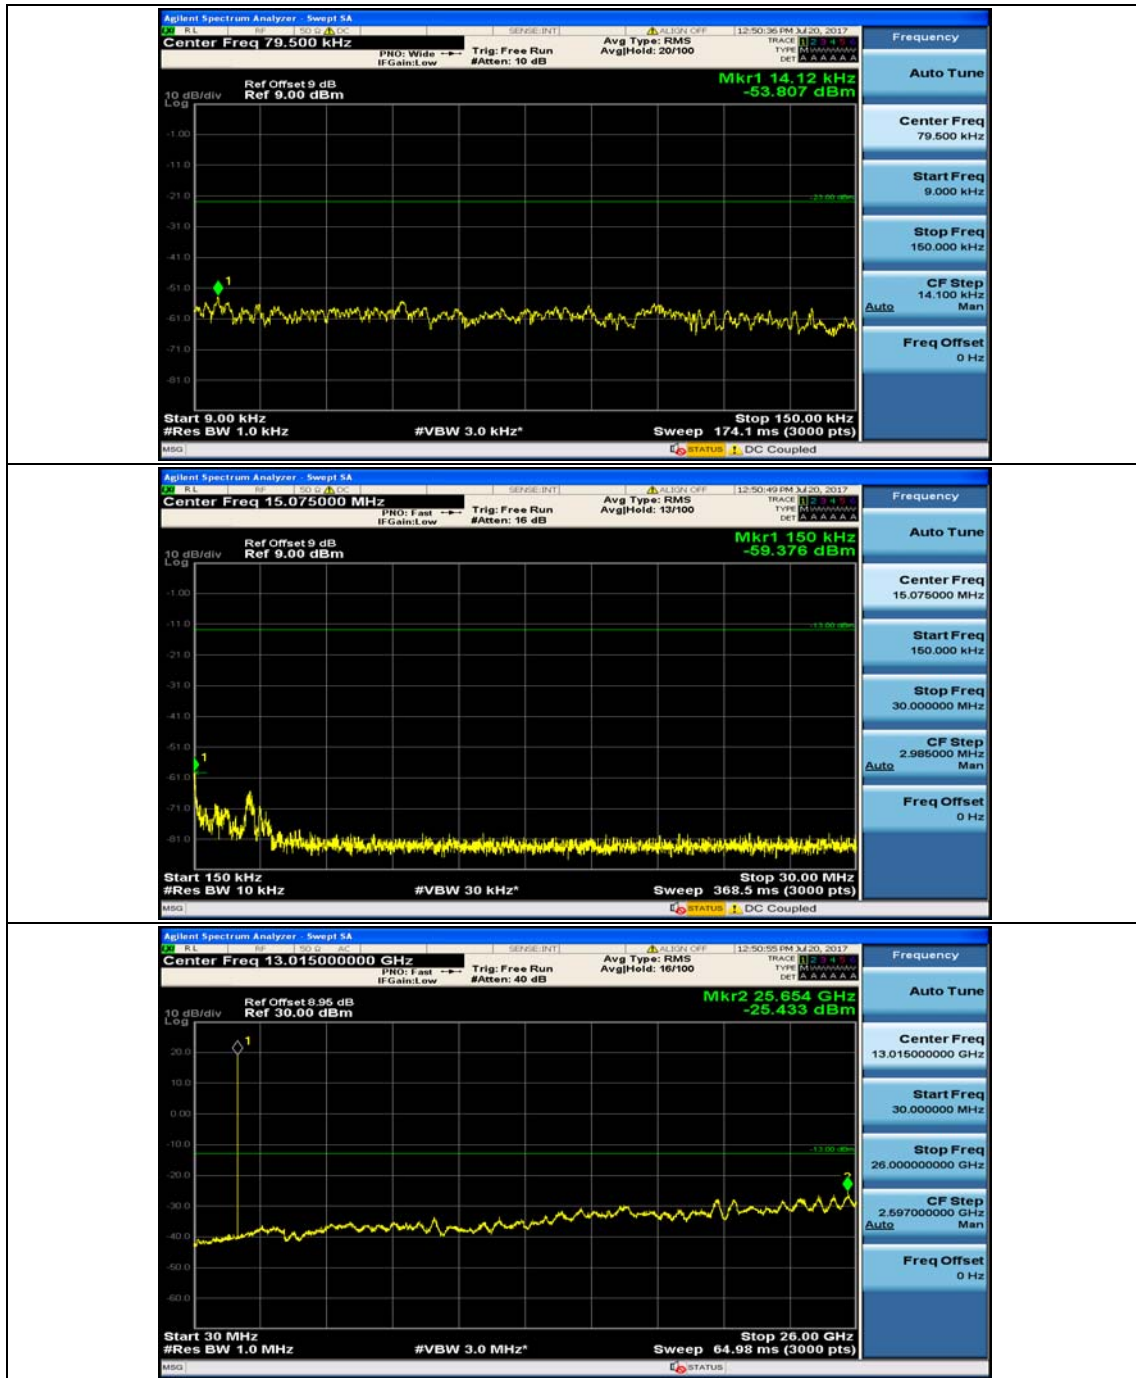

Channel Bandwidth: 5 MHz

(Channel Bandwidth: 5 MHz)_MCH_QPSK_1RB#0

(Channel Bandwidth: 5 MHz)_MCH_QPSK_1RB#12

(Channel Bandwidth: 5 MHz)_HCH_QPSK_1RB#0

(Channel Bandwidth: 5 MHz)_HCH_QPSK_1RB#12

(Channel Bandwidth: 5 MHz)_LCH_16QAM_1RB#0

(Channel Bandwidth: 5 MHz)_LCH_16QAM_1RB#12

(Channel Bandwidth: 5 MHz)_MCH_16QAM_1RB#0

(Channel Bandwidth: 5 MHz)_MCH_16QAM_1RB#12

(Channel Bandwidth: 5 MHz)_HCH_16QAM_1RB#0

(Channel Bandwidth: 5 MHz)_HCH_16QAM_1RB#12