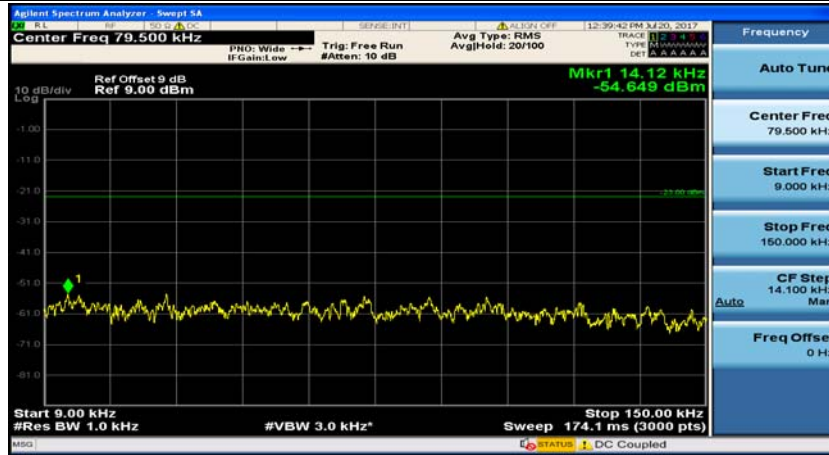

Channel Bandwidth: 3 MHz

(Channel Bandwidth: 3 MHz)_MCH_QPSK_1RB#0

(Channel Bandwidth: 3 MHz)_MCH_QPSK_1RB#7

(Channel Bandwidth: 3 MHz)_HCH_QPSK_1RB#0

(Channel Bandwidth: 3 MHz)_HCH_QPSK_1RB#7

(Channel Bandwidth: 3 MHz)_LCH_16QAM_1RB#0

(Channel Bandwidth: 3 MHz)_LCH_16QAM_1RB#7

(Channel Bandwidth: 3 MHz)_MCH_16QAM_1RB#0

(Channel Bandwidth: 3 MHz)_MCH_16QAM_1RB#7

(Channel Bandwidth: 3 MHz)_HCH_16QAM_1RB#0

(Channel Bandwidth: 3 MHz)_HCH_16QAM_1RB#7