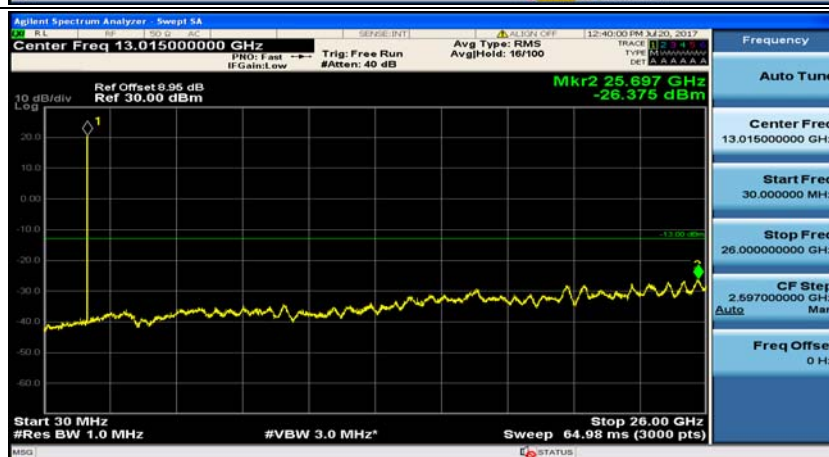

Channel Bandwidth: 3 MHz

(Channel Bandwidth: 3 MHz)_MCH_QPSK_1RB#0

(Channel Bandwidth: 3 MHz)_MCH_QPSK_1RB#7

(Channel Bandwidth: 3 MHz)_HCH_QPSK_1RB#0

(Channel Bandwidth: 3 MHz)_HCH_QPSK_1RB#7

(Channel Bandwidth: 3 MHz)_LCH_16QAM_1RB#0

(Channel Bandwidth: 3 MHz)_LCH_16QAM_1RB#7

(Channel Bandwidth: 3 MHz)_MCH_16QAM_1RB#0

(Channel Bandwidth: 3 MHz)_MCH_16QAM_1RB#7

(Channel Bandwidth: 3 MHz)_HCH_16QAM_1RB#0

(Channel Bandwidth: 3 MHz)_HCH_16QAM_1RB#7