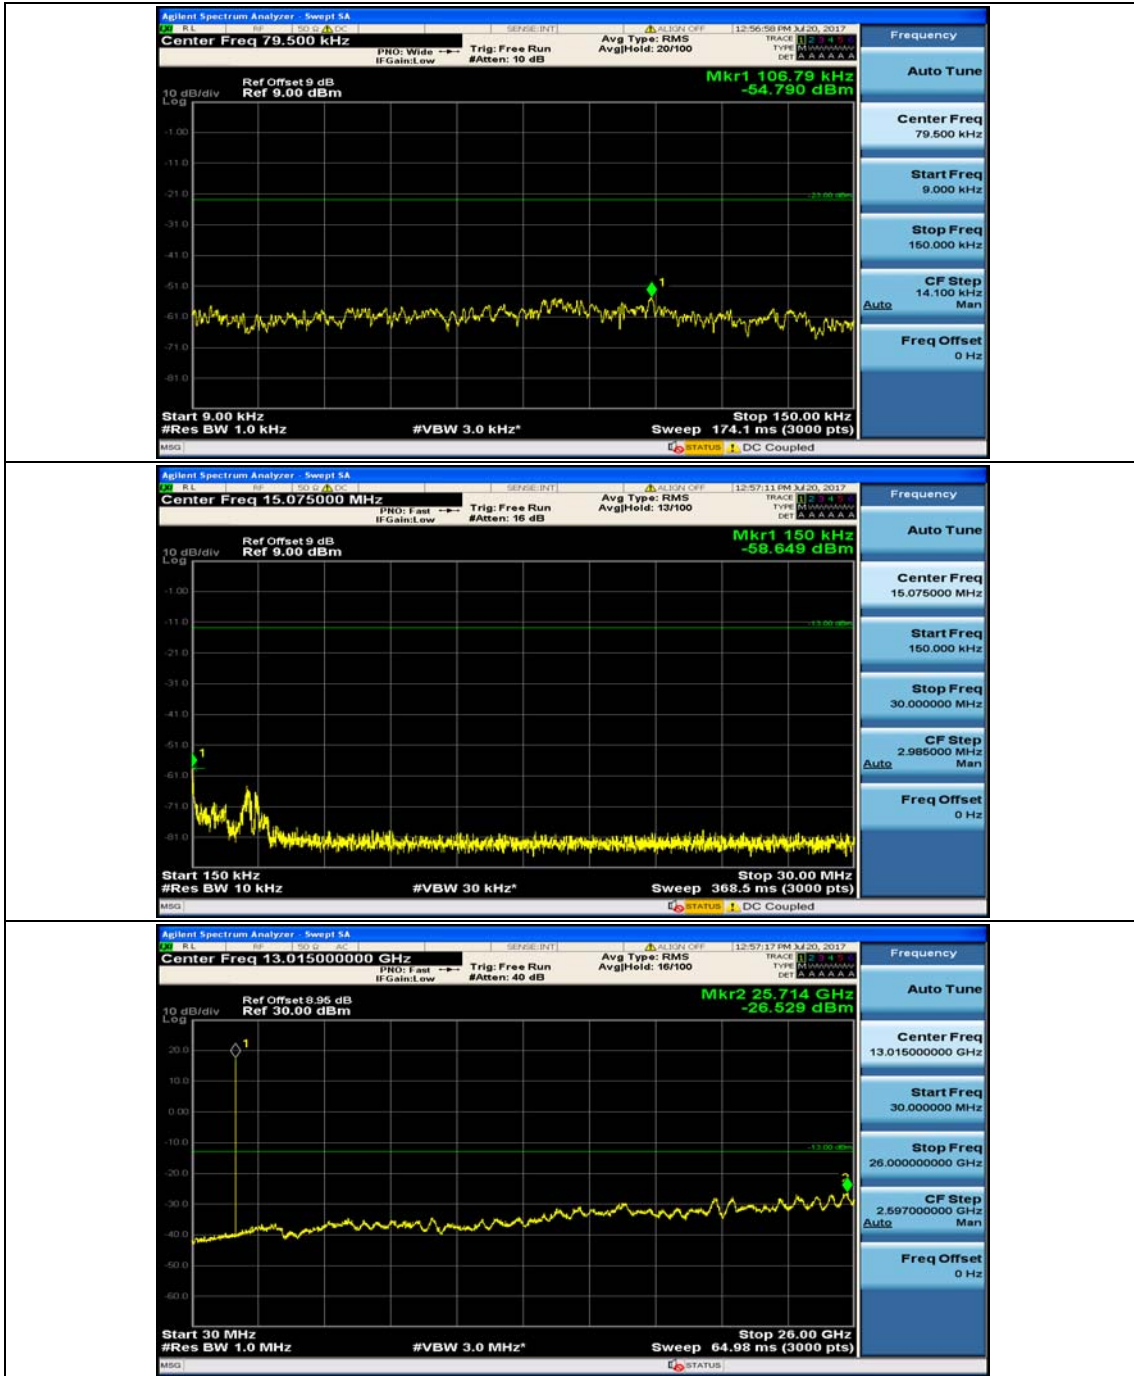

(Channel Bandwidth: 5 MHz)_LCH_16QAM_1RB#12

(Channel Bandwidth: 5 MHz)_MCH_16QAM_1RB#0

(Channel Bandwidth: 5 MHz)_MCH_16QAM_1RB#12

(Channel Bandwidth: 5 MHz)_HCH_16QAM_1RB#0

(Channel Bandwidth: 5 MHz)_HCH_16QAM_1RB#12

Channel Bandwidth: 10 MHz

Channel Bandwidth: 10 MHz_LCH_QPSK_1RB#49

Channel Bandwidth: 10 MHz_MCH_QPSK_1RB#0

Channel Bandwidth: 10 MHz_MCH_QPSK_1RB#24

Channel Bandwidth: 10 MHz_HCH_QPSK_1RB#0

Channel Bandwidth: 10 MHz_HCH_QPSK_1RB#24

Channel Bandwidth: 10 MHz_LCH_16QAM_1RB#0

Channel Bandwidth: 10 MHz_LCH_16QAM_1RB#24