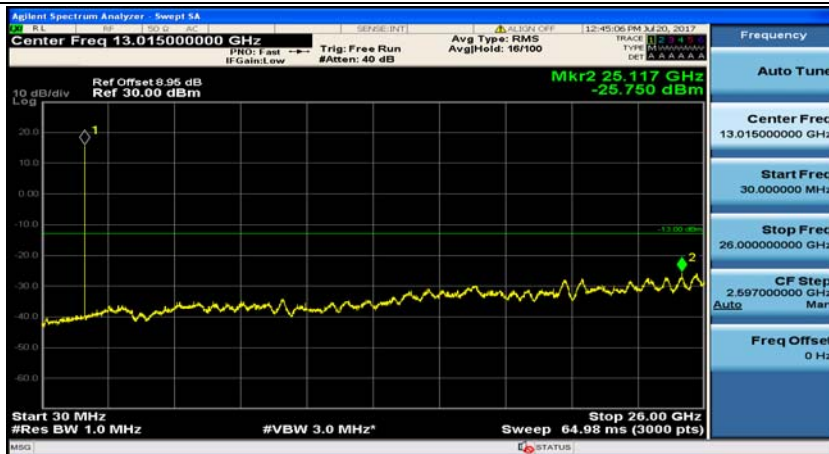

Channel Bandwidth: 5 MHz

(Channel Bandwidth: 5 MHz)_MCH_QPSK_1RB#0

(Channel Bandwidth: 5 MHz)_MCH_QPSK_1RB#12

(Channel Bandwidth: 5 MHz)_HCH_QPSK_1RB#0

(Channel Bandwidth: 5 MHz)_HCH_QPSK_1RB#12

(Channel Bandwidth: 5 MHz)_LCH_16QAM_1RB#0