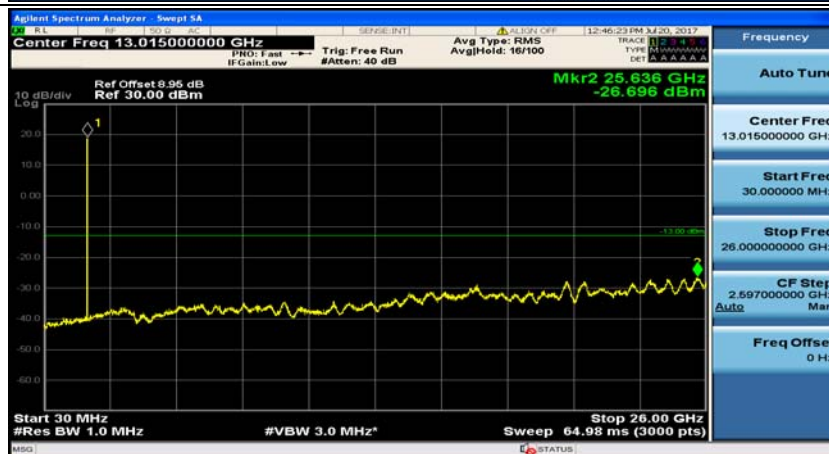

Channel Bandwidth: 3 MHz

(Channel Bandwidth: 3 MHz)_MCH_QPSK_1RB#0

(Channel Bandwidth: 3 MHz)_MCH_QPSK_1RB#7

(Channel Bandwidth: 3 MHz)_HCH_QPSK_1RB#0

(Channel Bandwidth: 3 MHz)_HCH_QPSK_1RB#7

(Channel Bandwidth: 3 MHz)_LCH_16QAM_1RB#0

(Channel Bandwidth: 3 MHz)_LCH_16QAM_1RB#7

(Channel Bandwidth: 3 MHz)_MCH_16QAM_1RB#0

(Channel Bandwidth: 3 MHz)_MCH_16QAM_1RB#7

(Channel Bandwidth: 3 MHz)_HCH_16QAM_1RB#0

(Channel Bandwidth: 3 MHz)_HCH_16QAM_1RB#7

Channel Bandwidth: 5 MHz

(Channel Bandwidth: 5 MHz)_MCH_QPSK_1RB#0

(Channel Bandwidth: 5 MHz)_MCH_QPSK_1RB#12

(Channel Bandwidth: 5 MHz)_HCH_QPSK_1RB#0

(Channel Bandwidth: 5 MHz)_HCH_QPSK_1RB#12

(Channel Bandwidth: 5 MHz)_LCH_16QAM_1RB#0