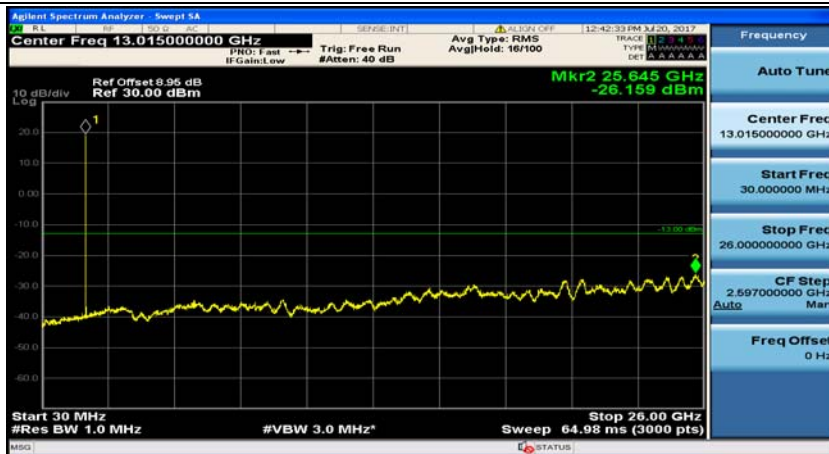

(Channel Bandwidth: 3 MHz)_LCH_16QAM_1RB#7

(Channel Bandwidth: 3 MHz)_MCH_16QAM_1RB#0

(Channel Bandwidth: 3 MHz)_MCH_16QAM_1RB#7

(Channel Bandwidth: 3 MHz)_HCH_16QAM_1RB#0

(Channel Bandwidth: 3 MHz)_HCH_16QAM_1RB#7

Channel Bandwidth: 5 MHz

(Channel Bandwidth: 5 MHz)_MCH_QPSK_1RB#0

(Channel Bandwidth: 5 MHz)_MCH_QPSK_1RB#12

(Channel Bandwidth: 5 MHz)_HCH_QPSK_1RB#0

(Channel Bandwidth: 5 MHz)_HCH_QPSK_1RB#12

(Channel Bandwidth: 5 MHz)_LCH_16QAM_1RB#0