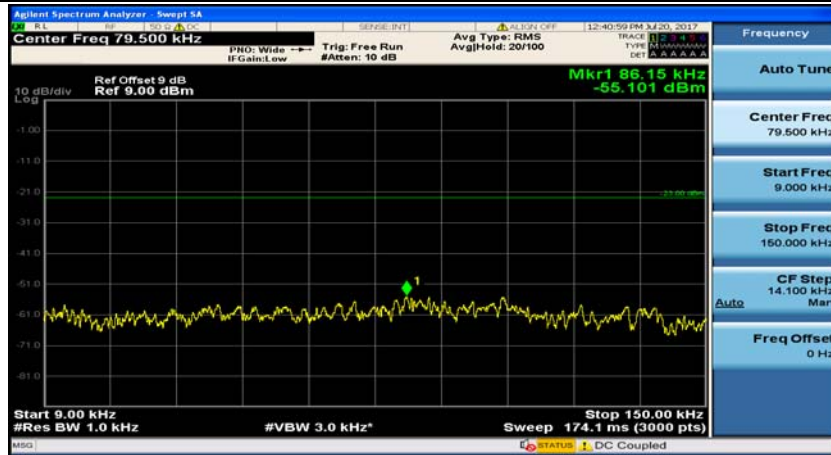

Channel Bandwidth: 3 MHz

(Channel Bandwidth: 3 MHz)_MCH_QPSK_1RB#0

(Channel Bandwidth: 3 MHz)_MCH_QPSK_1RB#7

(Channel Bandwidth: 3 MHz)_HCH_QPSK_1RB#0

(Channel Bandwidth: 3 MHz)_HCH_QPSK_1RB#7

(Channel Bandwidth: 3 MHz)_LCH_16QAM_1RB#0

(Channel Bandwidth: 3 MHz)_LCH_16QAM_1RB#7

(Channel Bandwidth: 3 MHz)_MCH_16QAM_1RB#0

(Channel Bandwidth: 3 MHz)_MCH_16QAM_1RB#7

(Channel Bandwidth: 3 MHz)_HCH_16QAM_1RB#0

(Channel Bandwidth: 3 MHz)_HCH_16QAM_1RB#7