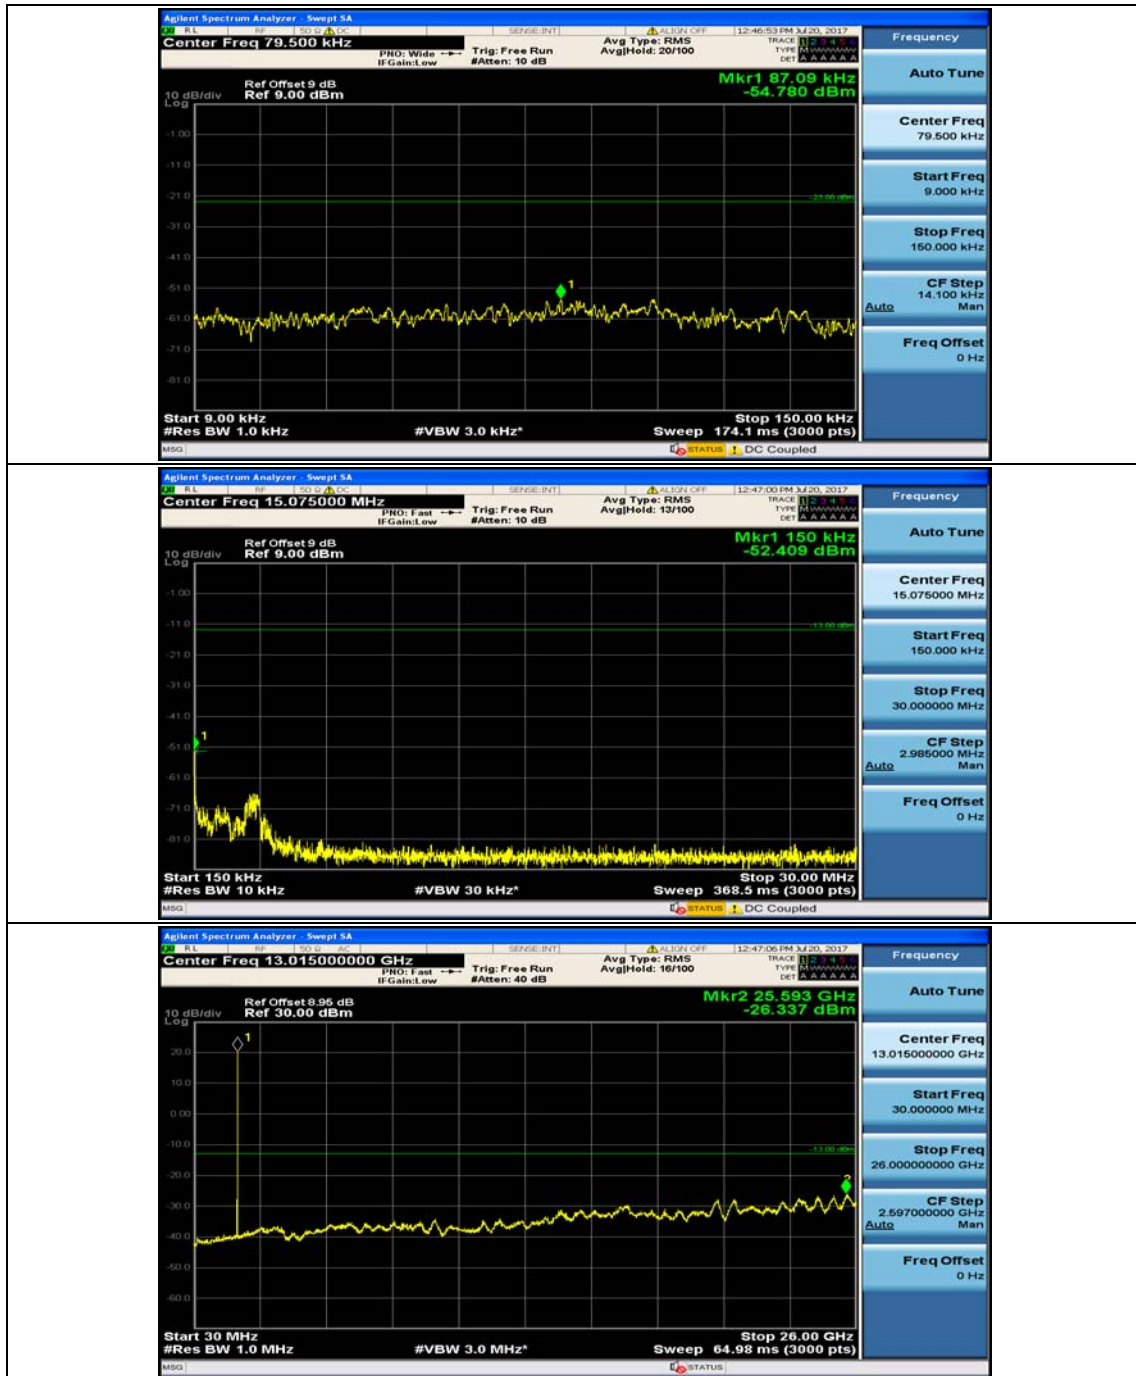

Channel Bandwidth: 5 MHz

(Channel Bandwidth: 5 MHz)_MCH_QPSK_1RB#0

(Channel Bandwidth: 5 MHz)_MCH_QPSK_1RB#12

(Channel Bandwidth: 5 MHz)_HCH_QPSK_1RB#0

(Channel Bandwidth: 5 MHz)_HCH_QPSK_1RB#12

(Channel Bandwidth: 5 MHz)_LCH_16QAM_1RB#0

(Channel Bandwidth: 5 MHz)_LCH_16QAM_1RB#12

(Channel Bandwidth: 5 MHz)_MCH_16QAM_1RB#0

(Channel Bandwidth: 5 MHz)_MCH_16QAM_1RB#12

(Channel Bandwidth: 5 MHz)_HCH_16QAM_1RB#0

(Channel Bandwidth: 5 MHz)_HCH_16QAM_1RB#12