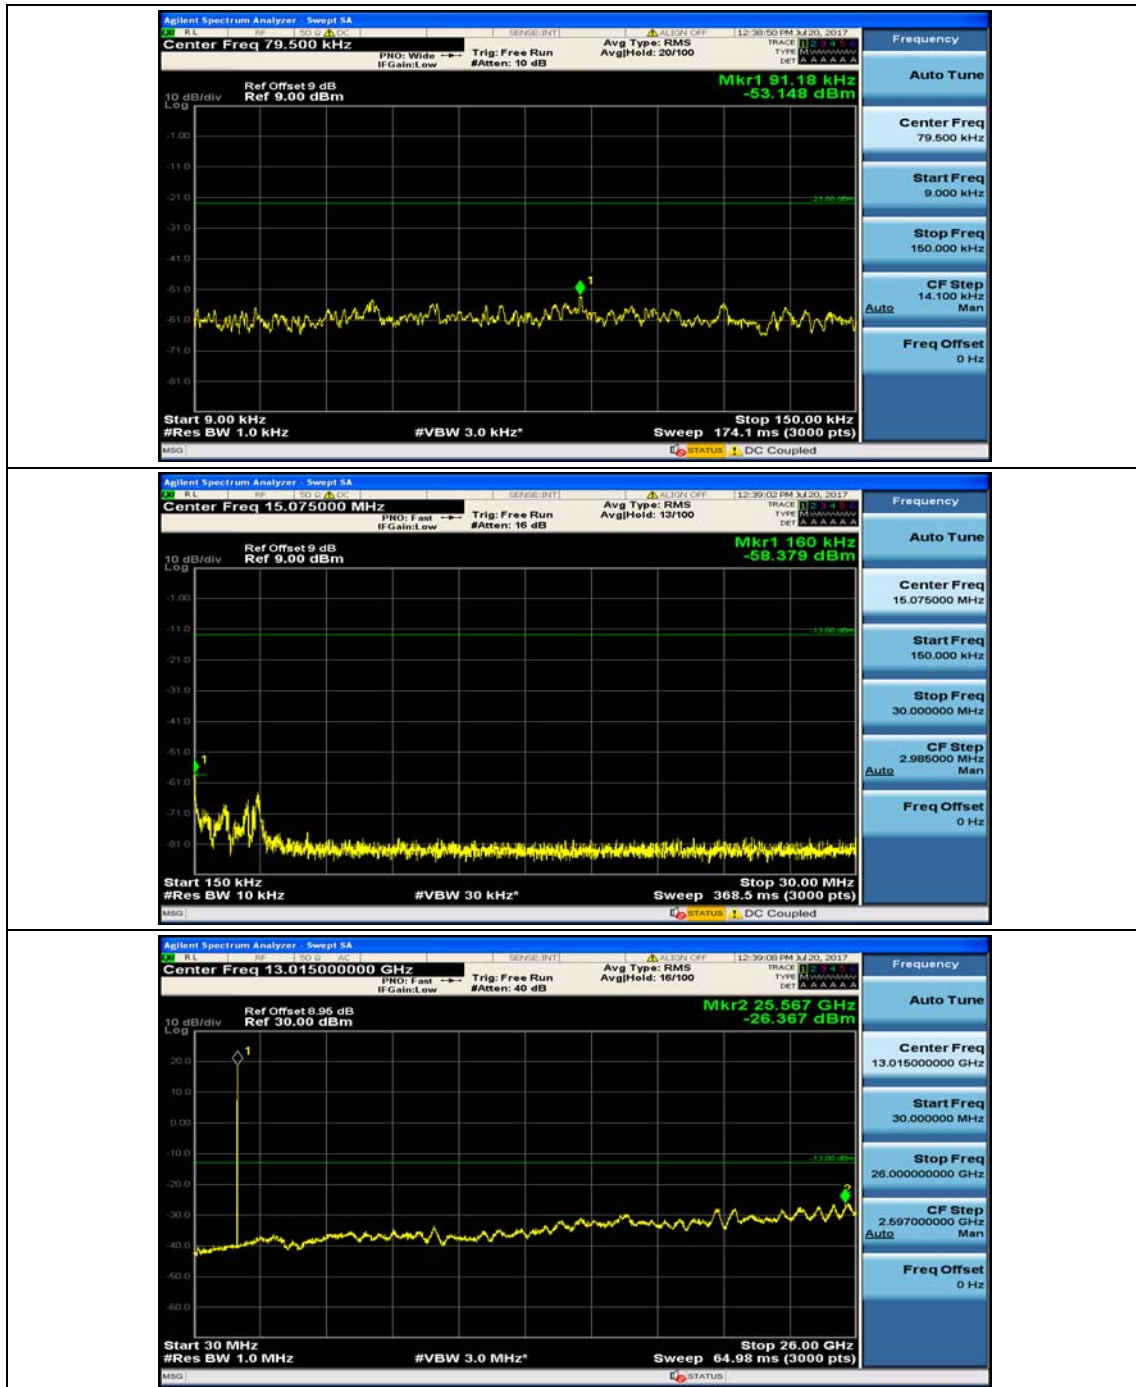

Channel Bandwidth: 3 MHz

(Channel Bandwidth: 3 MHz)_MCH_QPSK_1RB#0

(Channel Bandwidth: 3 MHz)_MCH_QPSK_1RB#7

(Channel Bandwidth: 3 MHz)_HCH_QPSK_1RB#0

(Channel Bandwidth: 3 MHz)_HCH_QPSK_1RB#7

(Channel Bandwidth: 3 MHz)_LCH_16QAM_1RB#0

(Channel Bandwidth: 3 MHz)_LCH_16QAM_1RB#7

(Channel Bandwidth: 3 MHz)_MCH_16QAM_1RB#0

(Channel Bandwidth: 3 MHz)_MCH_16QAM_1RB#7

(Channel Bandwidth: 3 MHz)_HCH_16QAM_1RB#0

(Channel Bandwidth: 3 MHz)_HCH_16QAM_1RB#7

Channel Bandwidth: 5 MHz

(Channel Bandwidth: 5 MHz)_MCH_QPSK_1RB#0

(Channel Bandwidth: 5 MHz)_MCH_QPSK_1RB#12

(Channel Bandwidth: 5 MHz)_HCH_QPSK_1RB#0

(Channel Bandwidth: 5 MHz)_HCH_QPSK_1RB#12

(Channel Bandwidth: 5 MHz)_LCH_16QAM_1RB#0