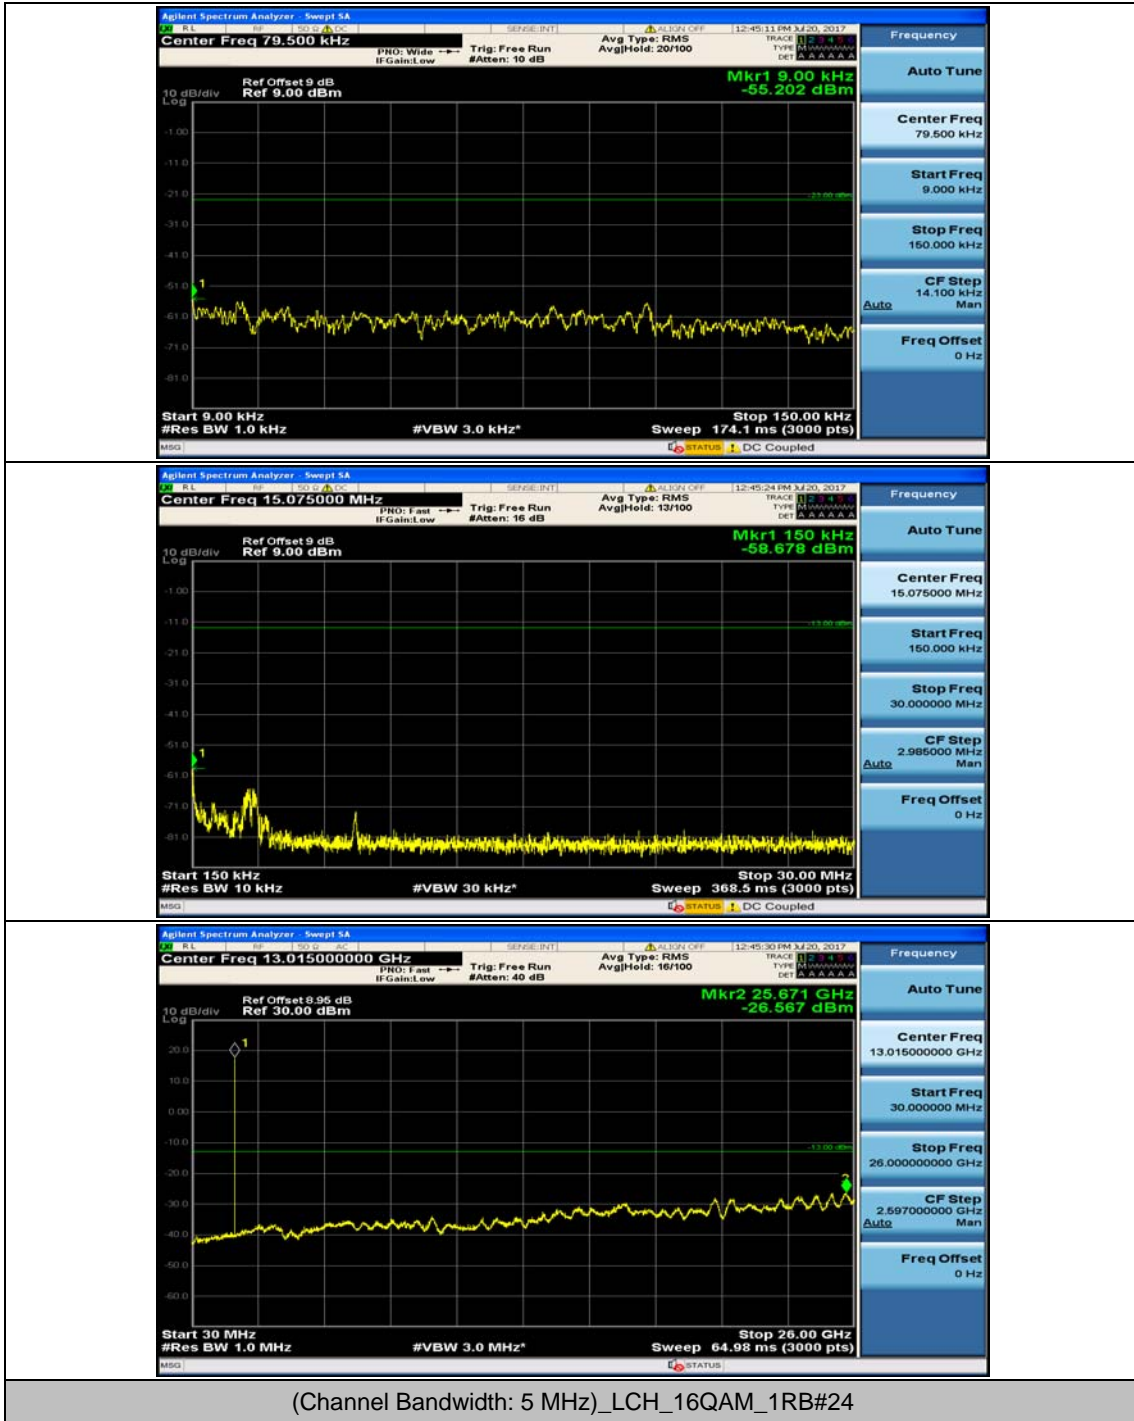

Channel Bandwidth: 5 MHz

(Channel Bandwidth: 5 MHz)_MCH_QPSK_1RB#0

(Channel Bandwidth: 5 MHz)_MCH_QPSK_1RB#12

(Channel Bandwidth: 5 MHz)_HCH_QPSK_1RB#0

(Channel Bandwidth: 5 MHz)_HCH_QPSK_1RB#12

(Channel Bandwidth: 5 MHz)_LCH_16QAM_1RB#0

(Channel Bandwidth: 5 MHz)_LCH_16QAM_1RB#12

(Channel Bandwidth: 5 MHz)_MCH_16QAM_1RB#0

(Channel Bandwidth: 5 MHz)_MCH_16QAM_1RB#12

(Channel Bandwidth: 5 MHz)_HCH_16QAM_1RB#0

(Channel Bandwidth: 5 MHz)_HCH_16QAM_1RB#12