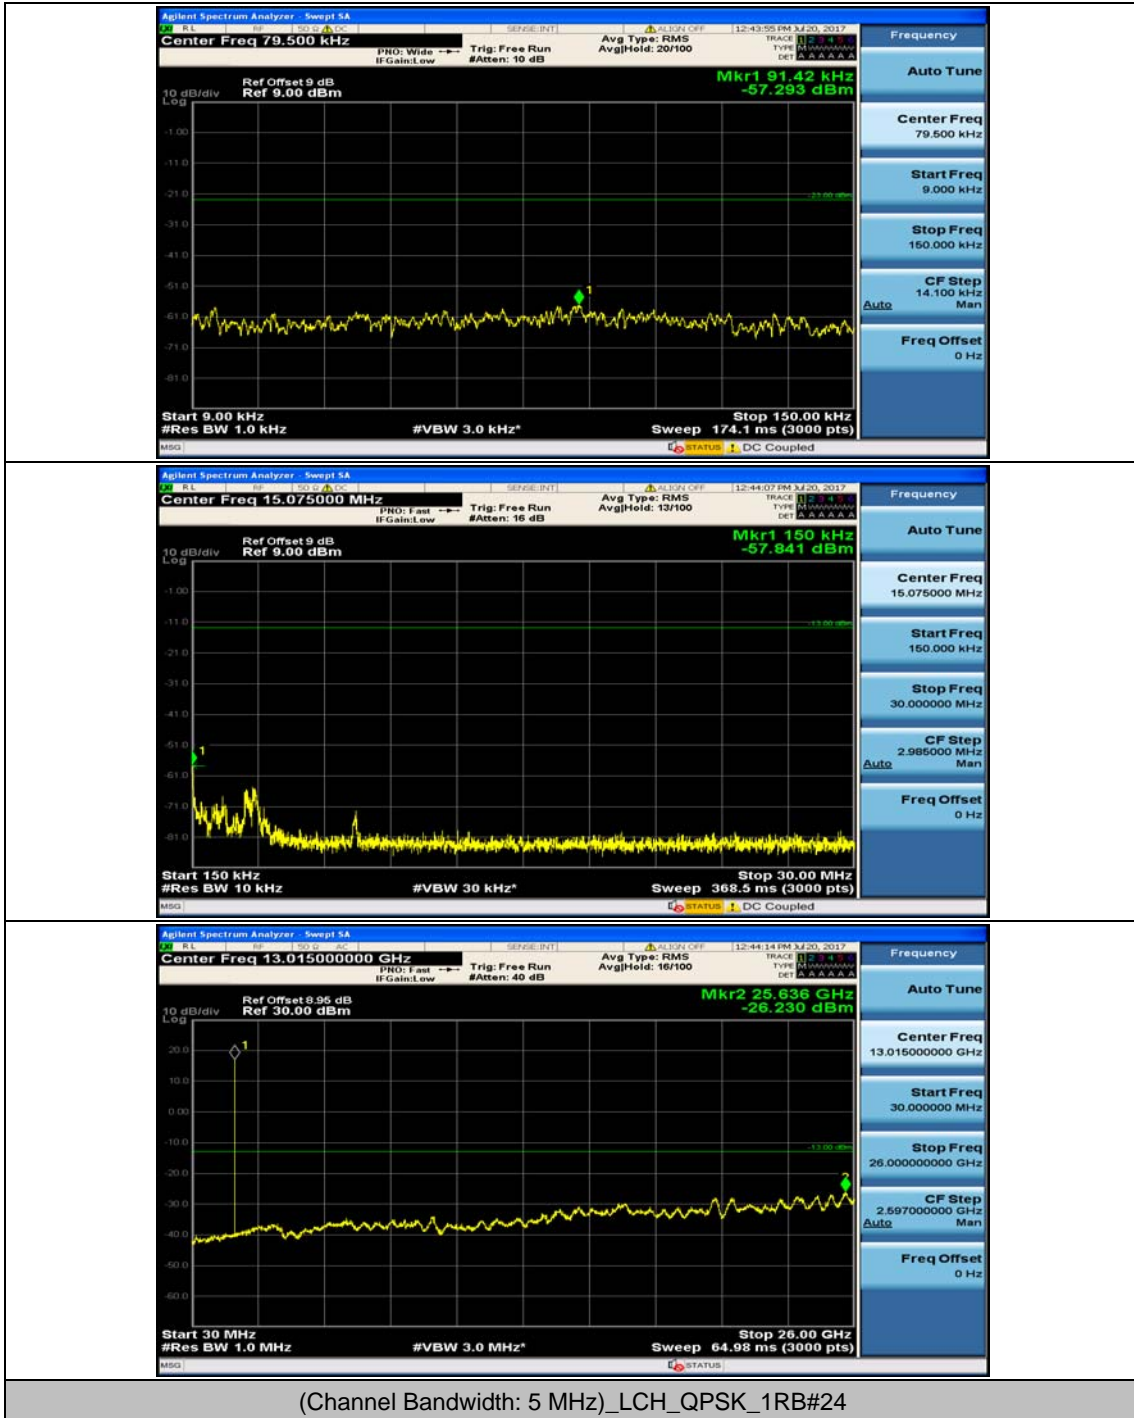

Channel Bandwidth: 3 MHz

(Channel Bandwidth: 3 MHz)_MCH_QPSK_1RB#0

(Channel Bandwidth: 3 MHz)_MCH_QPSK_1RB#7

(Channel Bandwidth: 3 MHz)_HCH_QPSK_1RB#0

(Channel Bandwidth: 3 MHz)_HCH_QPSK_1RB#7

(Channel Bandwidth: 3 MHz)_LCH_16QAM_1RB#0

(Channel Bandwidth: 3 MHz)_LCH_16QAM_1RB#7

(Channel Bandwidth: 3 MHz)_MCH_16QAM_1RB#0

(Channel Bandwidth: 3 MHz)_MCH_16QAM_1RB#7

(Channel Bandwidth: 3 MHz)_HCH_16QAM_1RB#0

(Channel Bandwidth: 3 MHz)_HCH_16QAM_1RB#7

Channel Bandwidth: 5 MHz

(Channel Bandwidth: 5 MHz)_MCH_QPSK_1RB#0

(Channel Bandwidth: 5 MHz)_MCH_QPSK_1RB#12

(Channel Bandwidth: 5 MHz)_HCH_QPSK_1RB#0

(Channel Bandwidth: 5 MHz)_HCH_QPSK_1RB#12

(Channel Bandwidth: 5 MHz)_LCH_16QAM_1RB#0