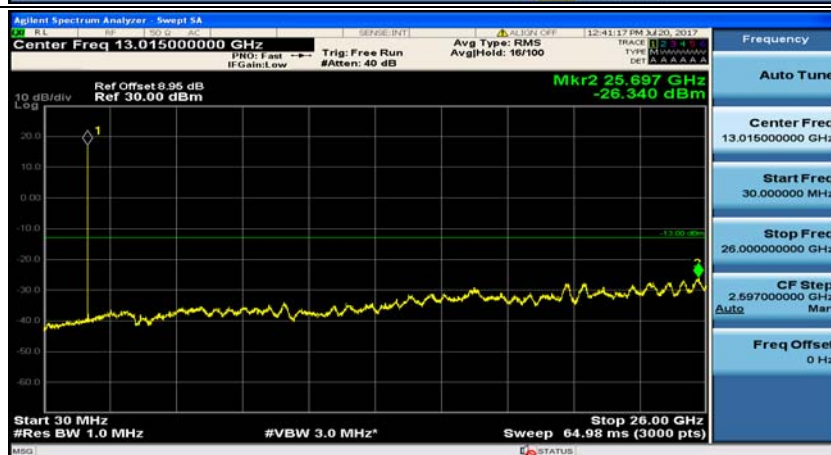

Channel Bandwidth: 3 MHz

(Channel Bandwidth: 3 MHz)_MCH_QPSK_1RB#0

(Channel Bandwidth: 3 MHz)_MCH_QPSK_1RB#7

(Channel Bandwidth: 3 MHz)_HCH_QPSK_1RB#0

(Channel Bandwidth: 3 MHz)_HCH_QPSK_1RB#7

(Channel Bandwidth: 3 MHz)_LCH_16QAM_1RB#0

(Channel Bandwidth: 3 MHz)_LCH_16QAM_1RB#7

(Channel Bandwidth: 3 MHz)_MCH_16QAM_1RB#0

(Channel Bandwidth: 3 MHz)_MCH_16QAM_1RB#7

(Channel Bandwidth: 3 MHz)_HCH_16QAM_1RB#0

(Channel Bandwidth: 3 MHz)_HCH_16QAM_1RB#7