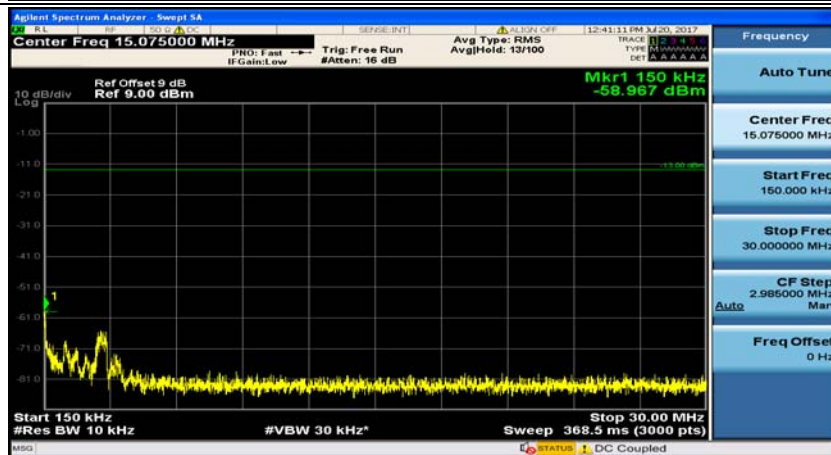

Channel Bandwidth: 3 MHz

(Channel Bandwidth: 3 MHz)_MCH_QPSK_1RB#0

(Channel Bandwidth: 3 MHz)_MCH_QPSK_1RB#7

(Channel Bandwidth: 3 MHz)_HCH_QPSK_1RB#0

(Channel Bandwidth: 3 MHz)_HCH_QPSK_1RB#7

(Channel Bandwidth: 3 MHz)_LCH_16QAM_1RB#0

(Channel Bandwidth: 3 MHz)_LCH_16QAM_1RB#7

(Channel Bandwidth: 3 MHz)_MCH_16QAM_1RB#0

(Channel Bandwidth: 3 MHz)_MCH_16QAM_1RB#7

(Channel Bandwidth: 3 MHz)_HCH_16QAM_1RB#0

(Channel Bandwidth: 3 MHz)_HCH_16QAM_1RB#7