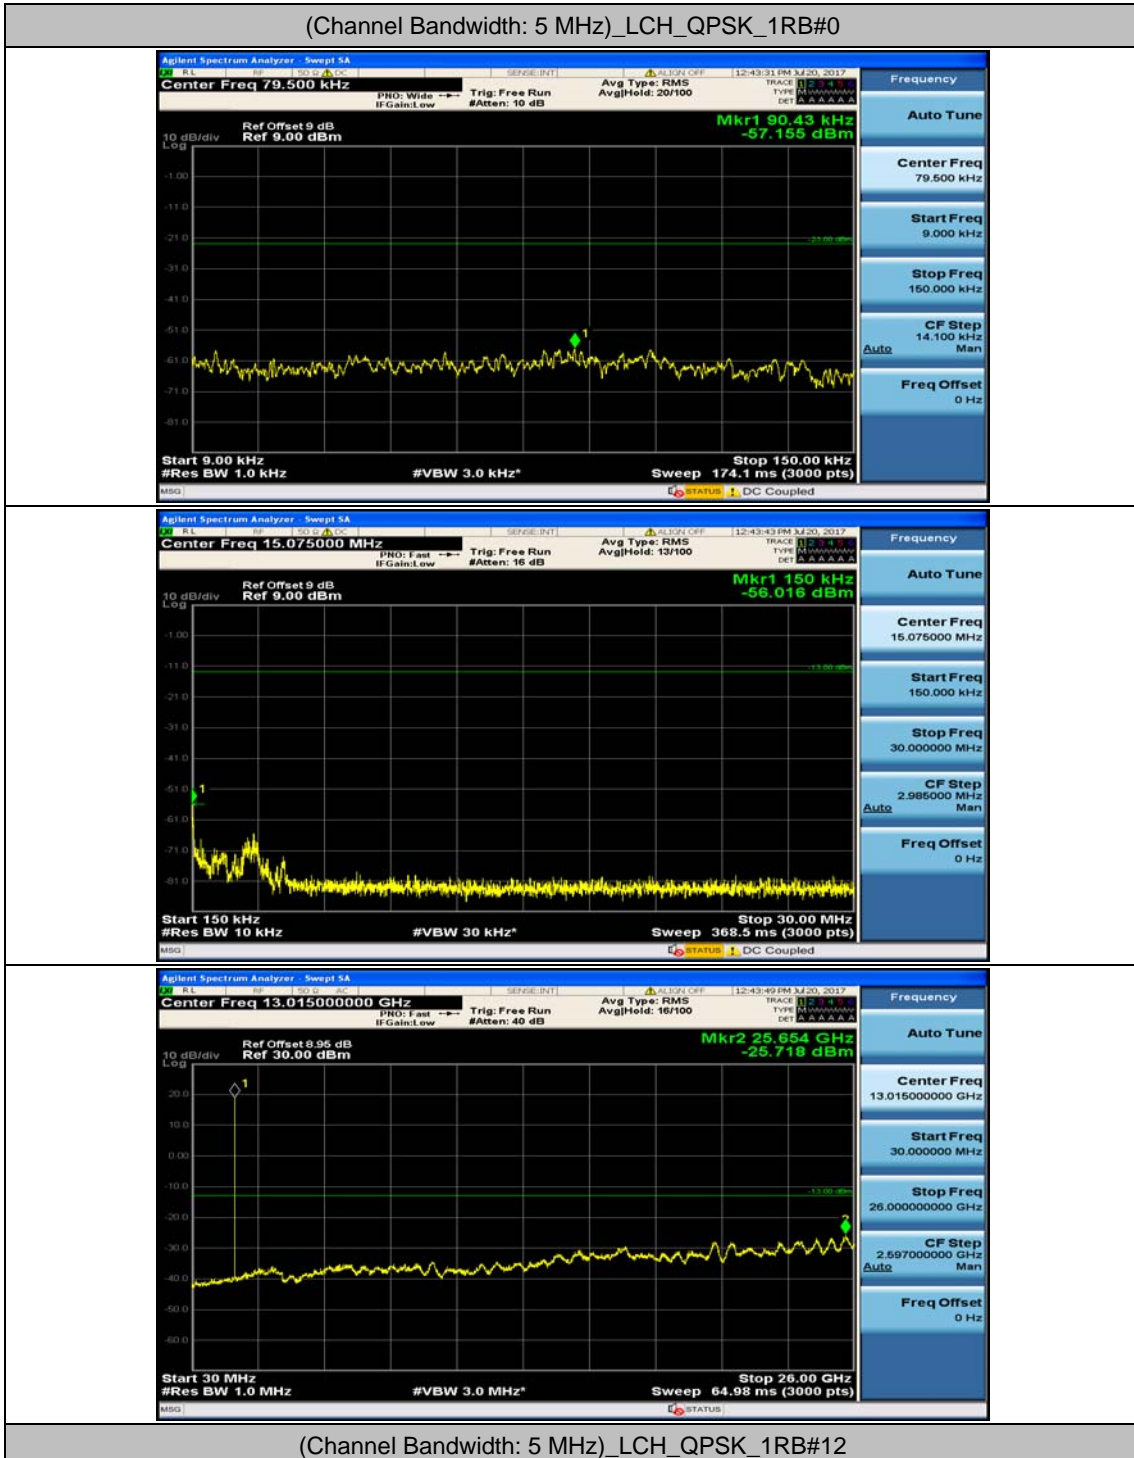

Channel Bandwidth: 3 MHz

(Channel Bandwidth: 3 MHz)_MCH_QPSK_1RB#0

(Channel Bandwidth: 3 MHz)_MCH_QPSK_1RB#7

(Channel Bandwidth: 3 MHz)_HCH_QPSK_1RB#0

(Channel Bandwidth: 3 MHz)_HCH_QPSK_1RB#7

(Channel Bandwidth: 3 MHz)_LCH_16QAM_1RB#0

(Channel Bandwidth: 3 MHz)_LCH_16QAM_1RB#7

(Channel Bandwidth: 3 MHz)_MCH_16QAM_1RB#0

(Channel Bandwidth: 3 MHz)_MCH_16QAM_1RB#7

(Channel Bandwidth: 3 MHz)_HCH_16QAM_1RB#0

(Channel Bandwidth: 3 MHz)_HCH_16QAM_1RB#7

Channel Bandwidth: 5 MHz

(Channel Bandwidth: 5 MHz)_MCH_QPSK_1RB#0

(Channel Bandwidth: 5 MHz)_MCH_QPSK_1RB#12

(Channel Bandwidth: 5 MHz)_HCH_QPSK_1RB#0

(Channel Bandwidth: 5 MHz)_HCH_QPSK_1RB#12

(Channel Bandwidth: 5 MHz)_LCH_16QAM_1RB#0