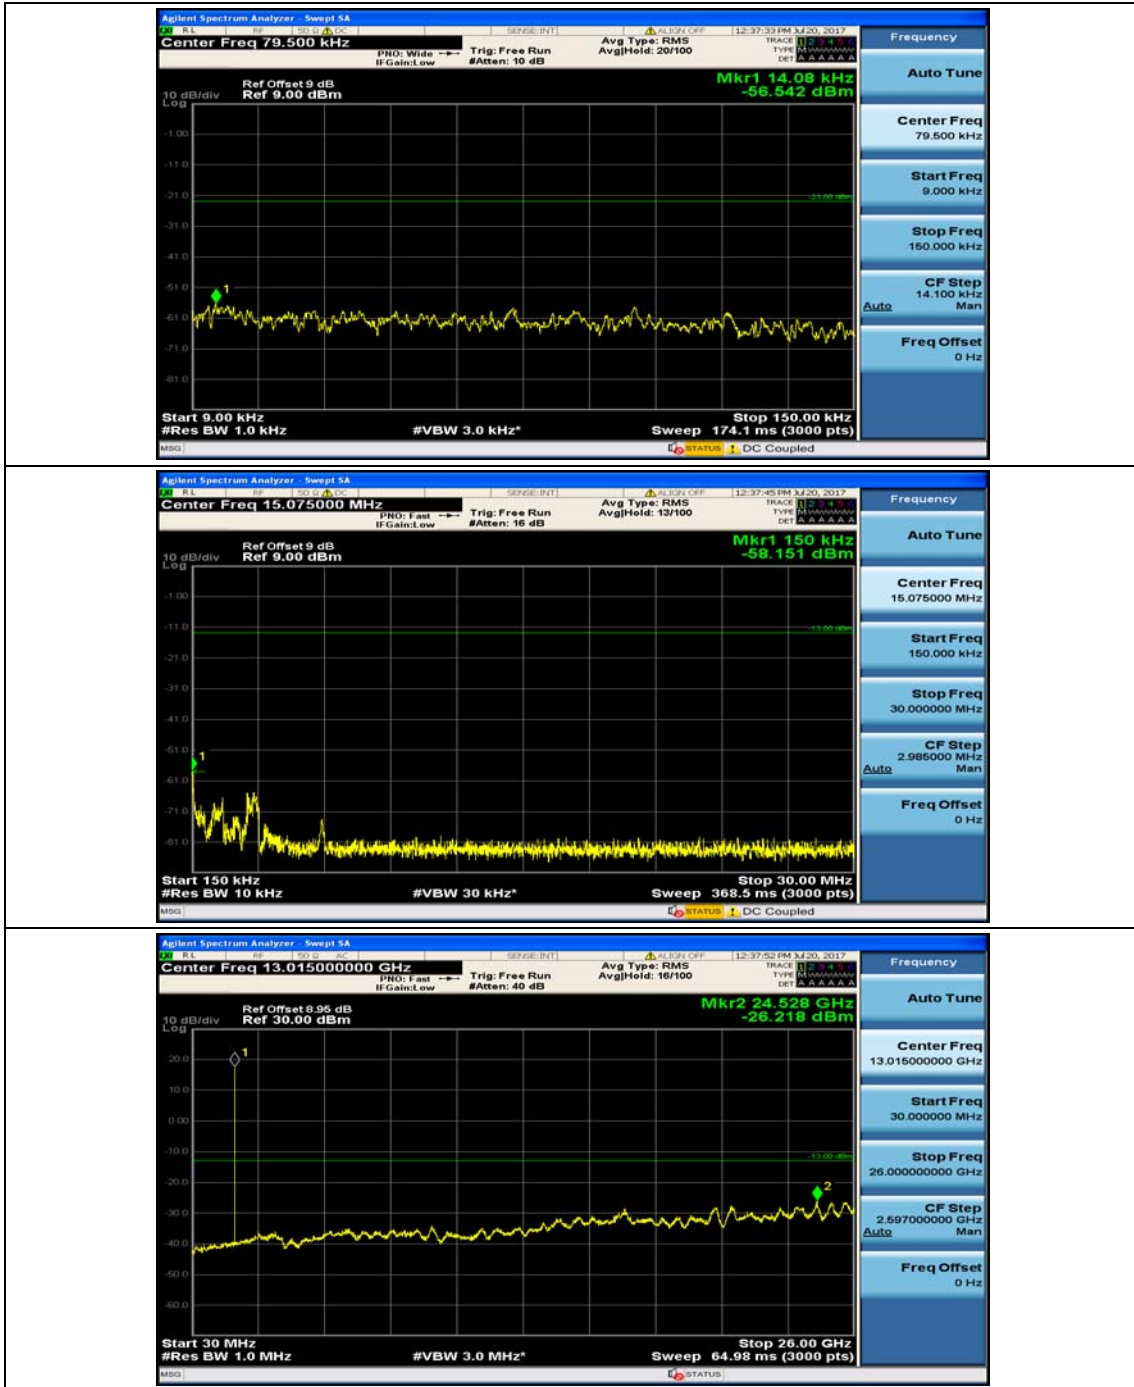

Channel Bandwidth: 3 MHz

(Channel Bandwidth: 3 MHz)_MCH_QPSK_1RB#0

(Channel Bandwidth: 3 MHz)_MCH_QPSK_1RB#7

(Channel Bandwidth: 3 MHz)_HCH_QPSK_1RB#0

(Channel Bandwidth: 3 MHz)_HCH_QPSK_1RB#7

(Channel Bandwidth: 3 MHz)_LCH_16QAM_1RB#0

(Channel Bandwidth: 3 MHz)_LCH_16QAM_1RB#7

(Channel Bandwidth: 3 MHz)_MCH_16QAM_1RB#0

(Channel Bandwidth: 3 MHz)_MCH_16QAM_1RB#7

(Channel Bandwidth: 3 MHz)_HCH_16QAM_1RB#0

(Channel Bandwidth: 3 MHz)_HCH_16QAM_1RB#7

Channel Bandwidth: 5 MHz

(Channel Bandwidth: 5 MHz)_MCH_QPSK_1RB#0

(Channel Bandwidth: 5 MHz)_MCH_QPSK_1RB#12

(Channel Bandwidth: 5 MHz)_HCH_QPSK_1RB#0

(Channel Bandwidth: 5 MHz)_HCH_QPSK_1RB#12

(Channel Bandwidth: 5 MHz)_LCH_16QAM_1RB#0