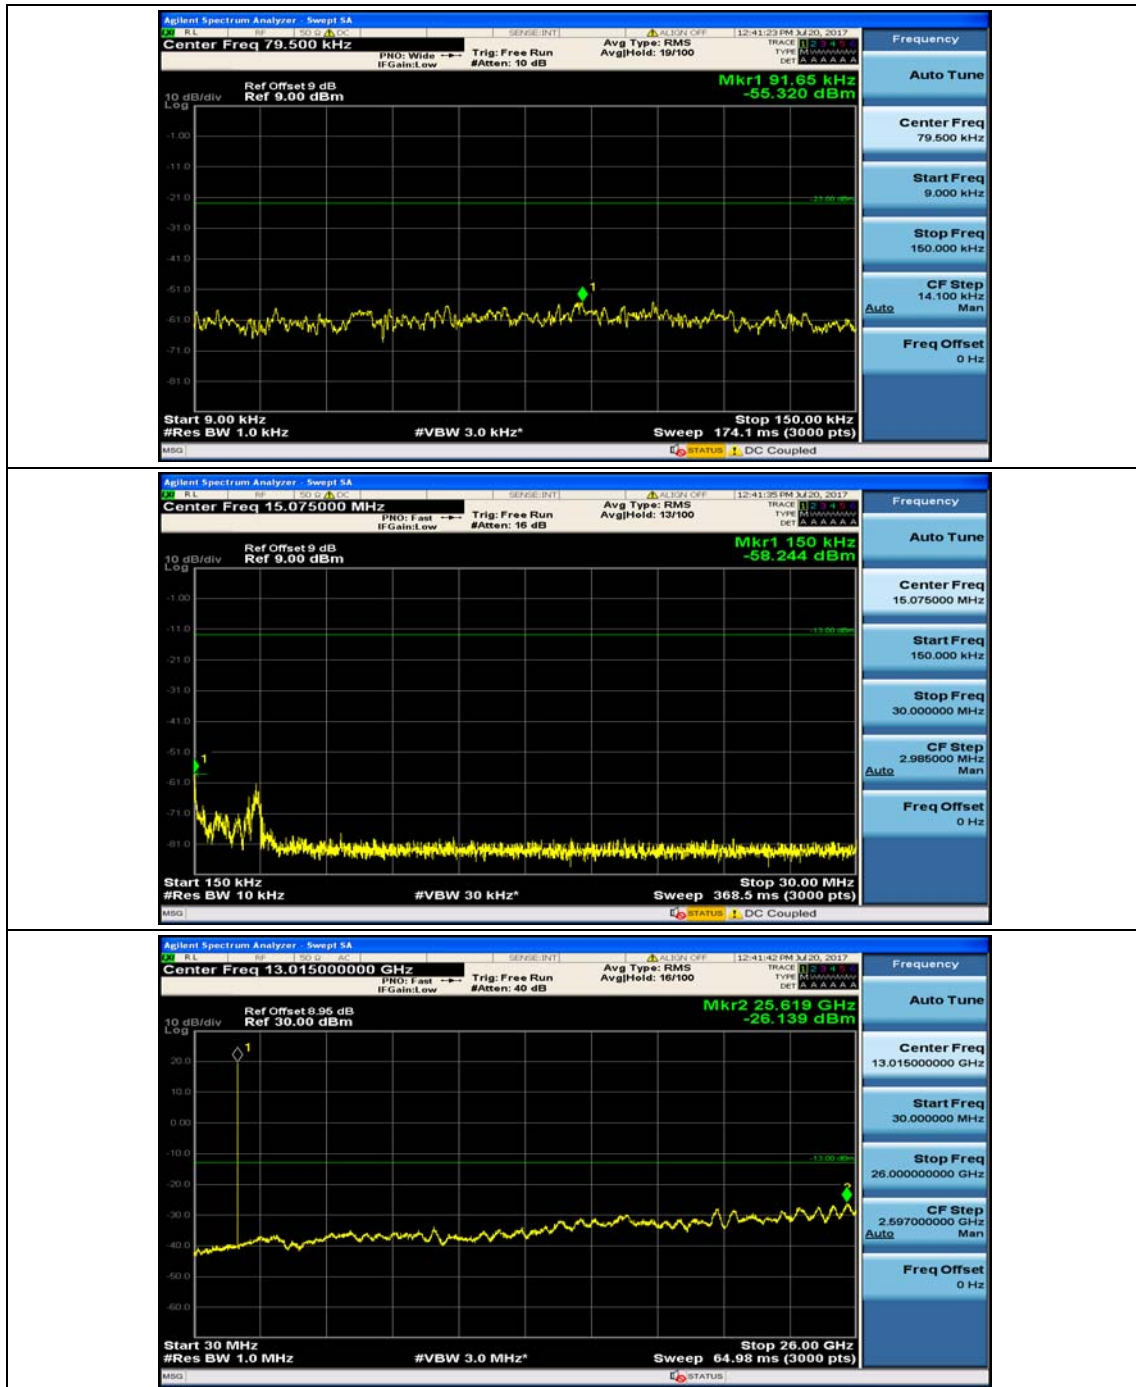

Channel Bandwidth: 3 MHz

(Channel Bandwidth: 3 MHz)_MCH_QPSK_1RB#0

(Channel Bandwidth: 3 MHz)_MCH_QPSK_1RB#7

(Channel Bandwidth: 3 MHz)_HCH_QPSK_1RB#0

(Channel Bandwidth: 3 MHz)_HCH_QPSK_1RB#7

(Channel Bandwidth: 3 MHz)_LCH_16QAM_1RB#0

(Channel Bandwidth: 3 MHz)_LCH_16QAM_1RB#7

(Channel Bandwidth: 3 MHz)_MCH_16QAM_1RB#0

(Channel Bandwidth: 3 MHz)_MCH_16QAM_1RB#7

(Channel Bandwidth: 3 MHz)_HCH_16QAM_1RB#0

(Channel Bandwidth: 3 MHz)_HCH_16QAM_1RB#7

Channel Bandwidth: 5 MHz

(Channel Bandwidth: 5 MHz)_MCH_QPSK_1RB#0

(Channel Bandwidth: 5 MHz)_MCH_QPSK_1RB#12

(Channel Bandwidth: 5 MHz)_HCH_QPSK_1RB#0

(Channel Bandwidth: 5 MHz)_HCH_QPSK_1RB#12

(Channel Bandwidth: 5 MHz)_LCH_16QAM_1RB#0