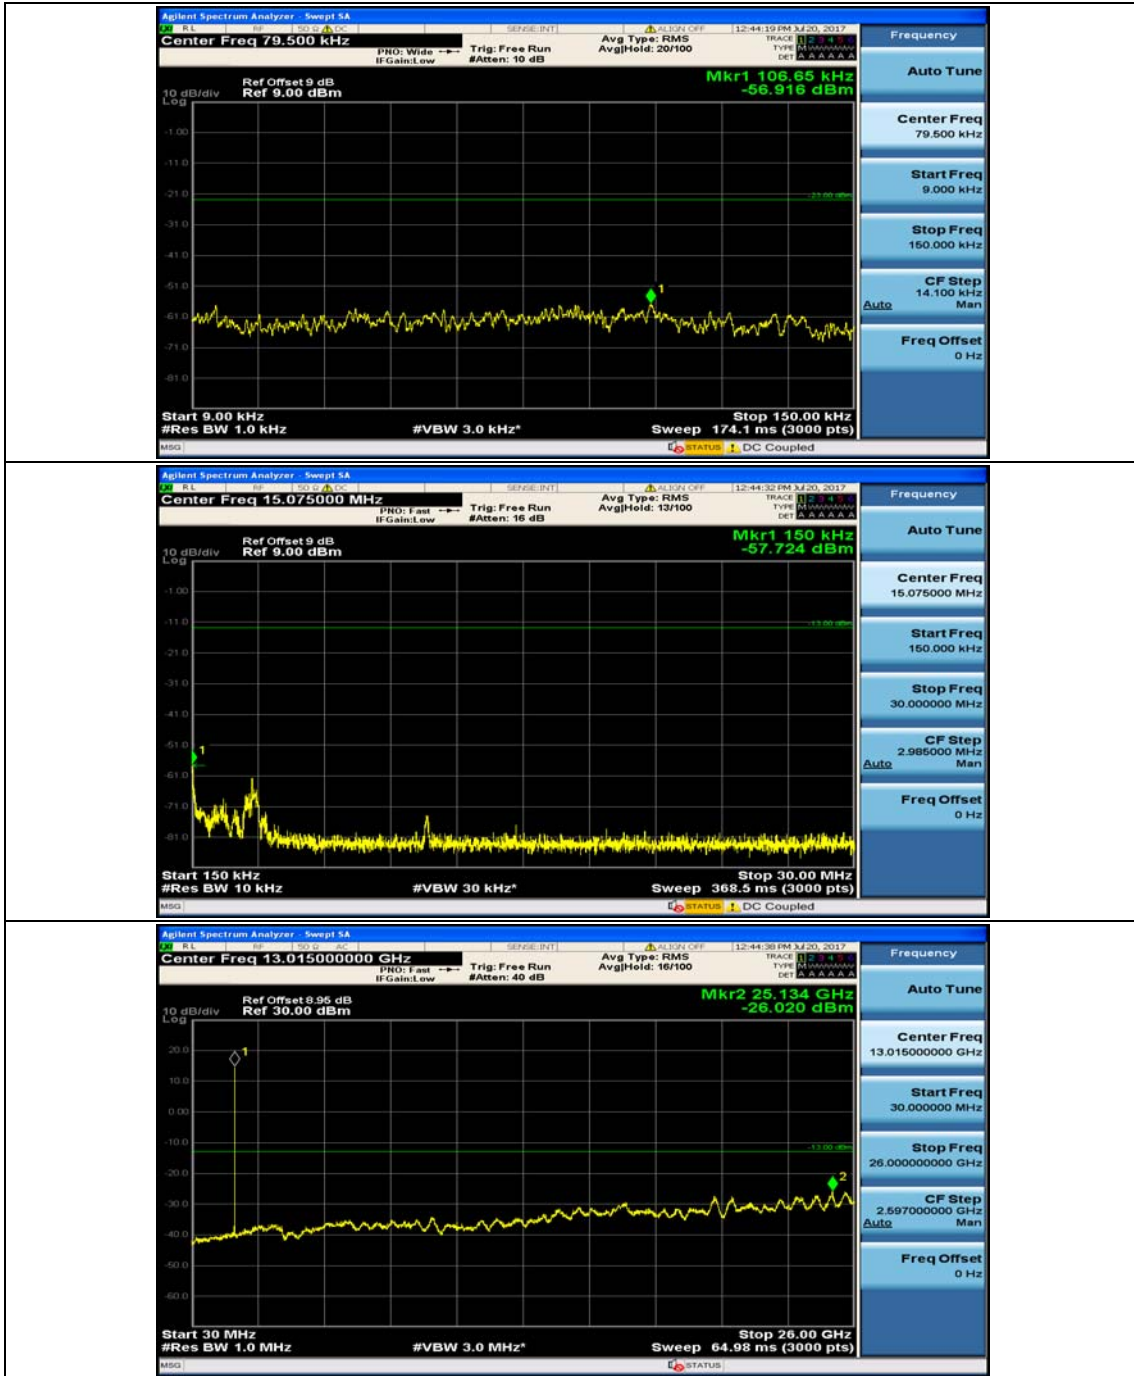

Channel Bandwidth: 3 MHz

(Channel Bandwidth: 3 MHz)_MCH_QPSK_1RB#0

(Channel Bandwidth: 3 MHz)_MCH_QPSK_1RB#7

(Channel Bandwidth: 3 MHz)_HCH_QPSK_1RB#0

(Channel Bandwidth: 3 MHz)_HCH_QPSK_1RB#7

(Channel Bandwidth: 3 MHz)_LCH_16QAM_1RB#0

(Channel Bandwidth: 3 MHz)_LCH_16QAM_1RB#7

(Channel Bandwidth: 3 MHz)_MCH_16QAM_1RB#0

(Channel Bandwidth: 3 MHz)_MCH_16QAM_1RB#7

(Channel Bandwidth: 3 MHz)_HCH_16QAM_1RB#0

(Channel Bandwidth: 3 MHz)_HCH_16QAM_1RB#7

Channel Bandwidth: 5 MHz

(Channel Bandwidth: 5 MHz)_MCH_QPSK_1RB#0

(Channel Bandwidth: 5 MHz)_MCH_QPSK_1RB#12

(Channel Bandwidth: 5 MHz)_HCH_QPSK_1RB#0

(Channel Bandwidth: 5 MHz)_HCH_QPSK_1RB#12

(Channel Bandwidth: 5 MHz)_LCH_16QAM_1RB#0