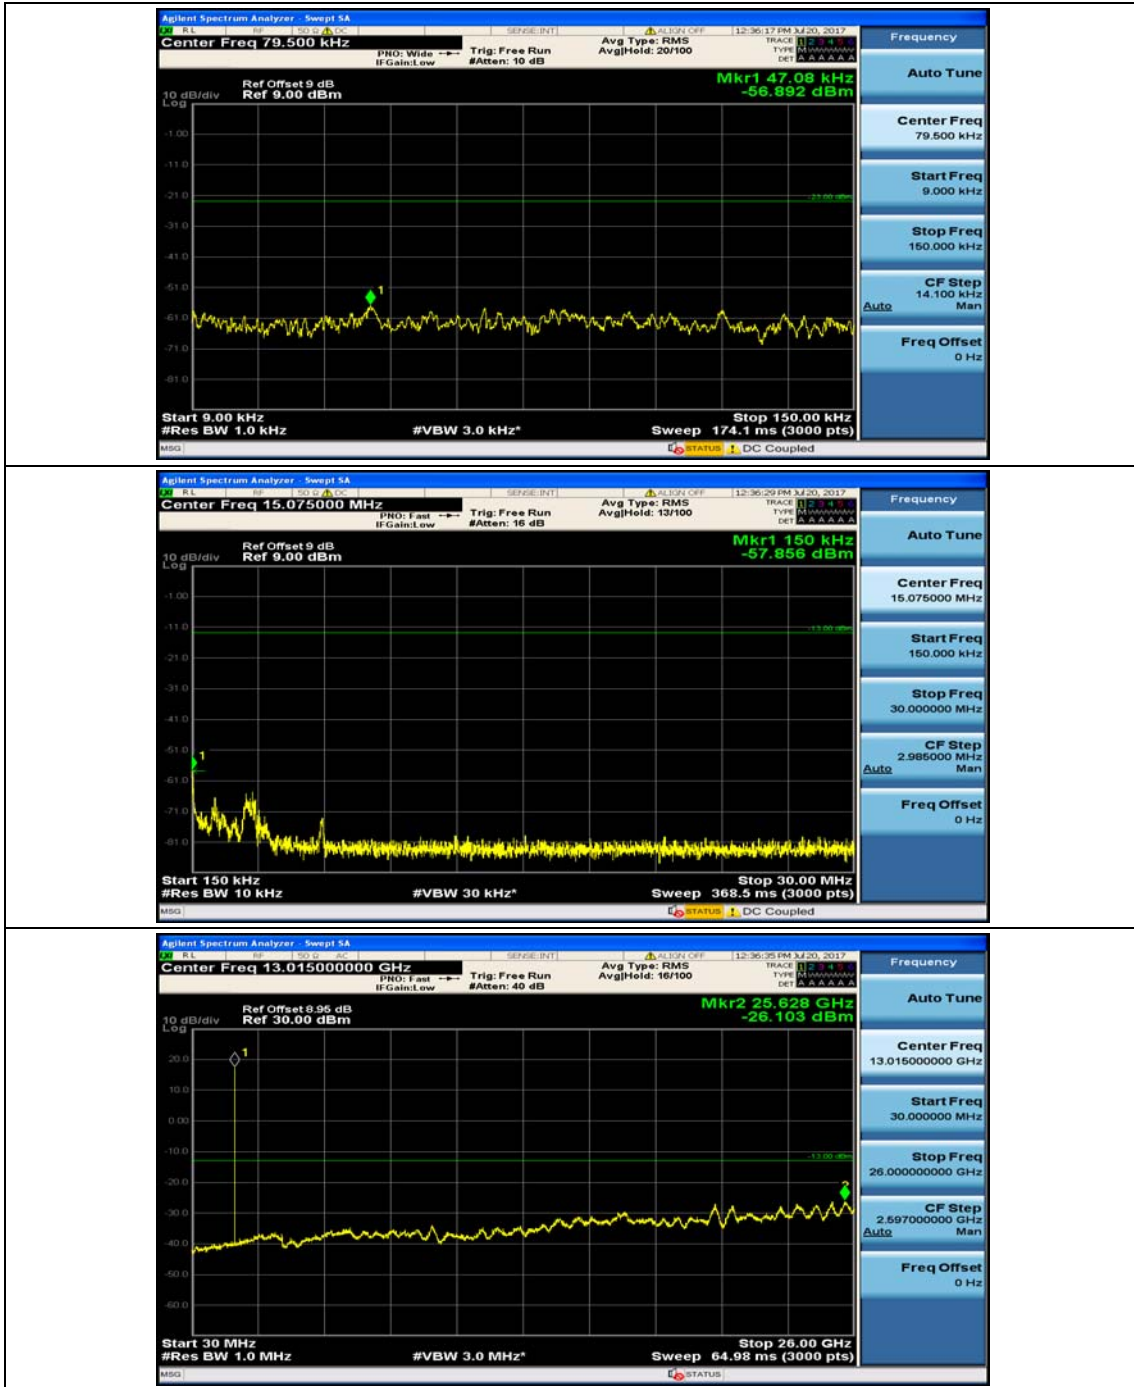

Channel Bandwidth: 3 MHz

(Channel Bandwidth: 3 MHz)_MCH_QPSK_1RB#0

(Channel Bandwidth: 3 MHz)_MCH_QPSK_1RB#7

(Channel Bandwidth: 3 MHz)_HCH_QPSK_1RB#0

(Channel Bandwidth: 3 MHz)_HCH_QPSK_1RB#7

(Channel Bandwidth: 3 MHz)_LCH_16QAM_1RB#0

(Channel Bandwidth: 3 MHz)_LCH_16QAM_1RB#7

(Channel Bandwidth: 3 MHz)_MCH_16QAM_1RB#0

(Channel Bandwidth: 3 MHz)_MCH_16QAM_1RB#7

(Channel Bandwidth: 3 MHz)_HCH_16QAM_1RB#0

(Channel Bandwidth: 3 MHz)_HCH_16QAM_1RB#7

Channel Bandwidth: 5 MHz

(Channel Bandwidth: 5 MHz)_MCH_QPSK_1RB#0

(Channel Bandwidth: 5 MHz)_MCH_QPSK_1RB#12

(Channel Bandwidth: 5 MHz)_HCH_QPSK_1RB#0

(Channel Bandwidth: 5 MHz)_HCH_QPSK_1RB#12

(Channel Bandwidth: 5 MHz)_LCH_16QAM_1RB#0