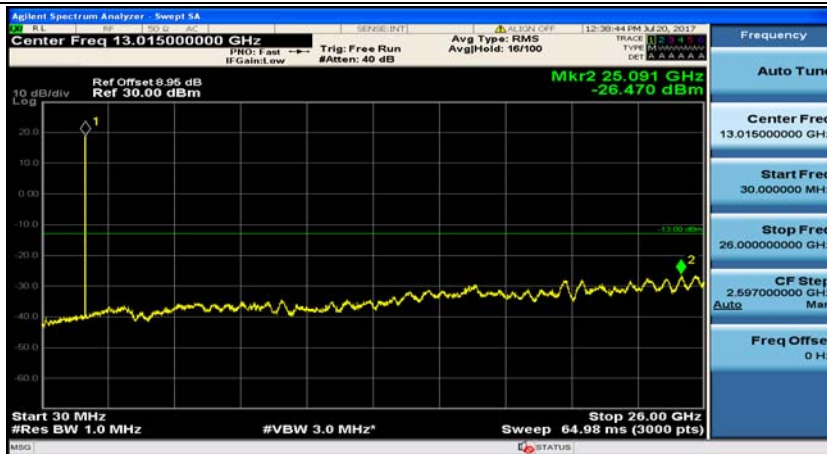

Channel Bandwidth: 3 MHz

(Channel Bandwidth: 3 MHz)_MCH_QPSK_1RB#0

(Channel Bandwidth: 3 MHz)_MCH_QPSK_1RB#7

(Channel Bandwidth: 3 MHz)_HCH_QPSK_1RB#0

(Channel Bandwidth: 3 MHz)_HCH_QPSK_1RB#7

(Channel Bandwidth: 3 MHz)_LCH_16QAM_1RB#0

(Channel Bandwidth: 3 MHz)_LCH_16QAM_1RB#7

(Channel Bandwidth: 3 MHz)_MCH_16QAM_1RB#0

(Channel Bandwidth: 3 MHz)_MCH_16QAM_1RB#7

(Channel Bandwidth: 3 MHz)_HCH_16QAM_1RB#0

(Channel Bandwidth: 3 MHz)_HCH_16QAM_1RB#7