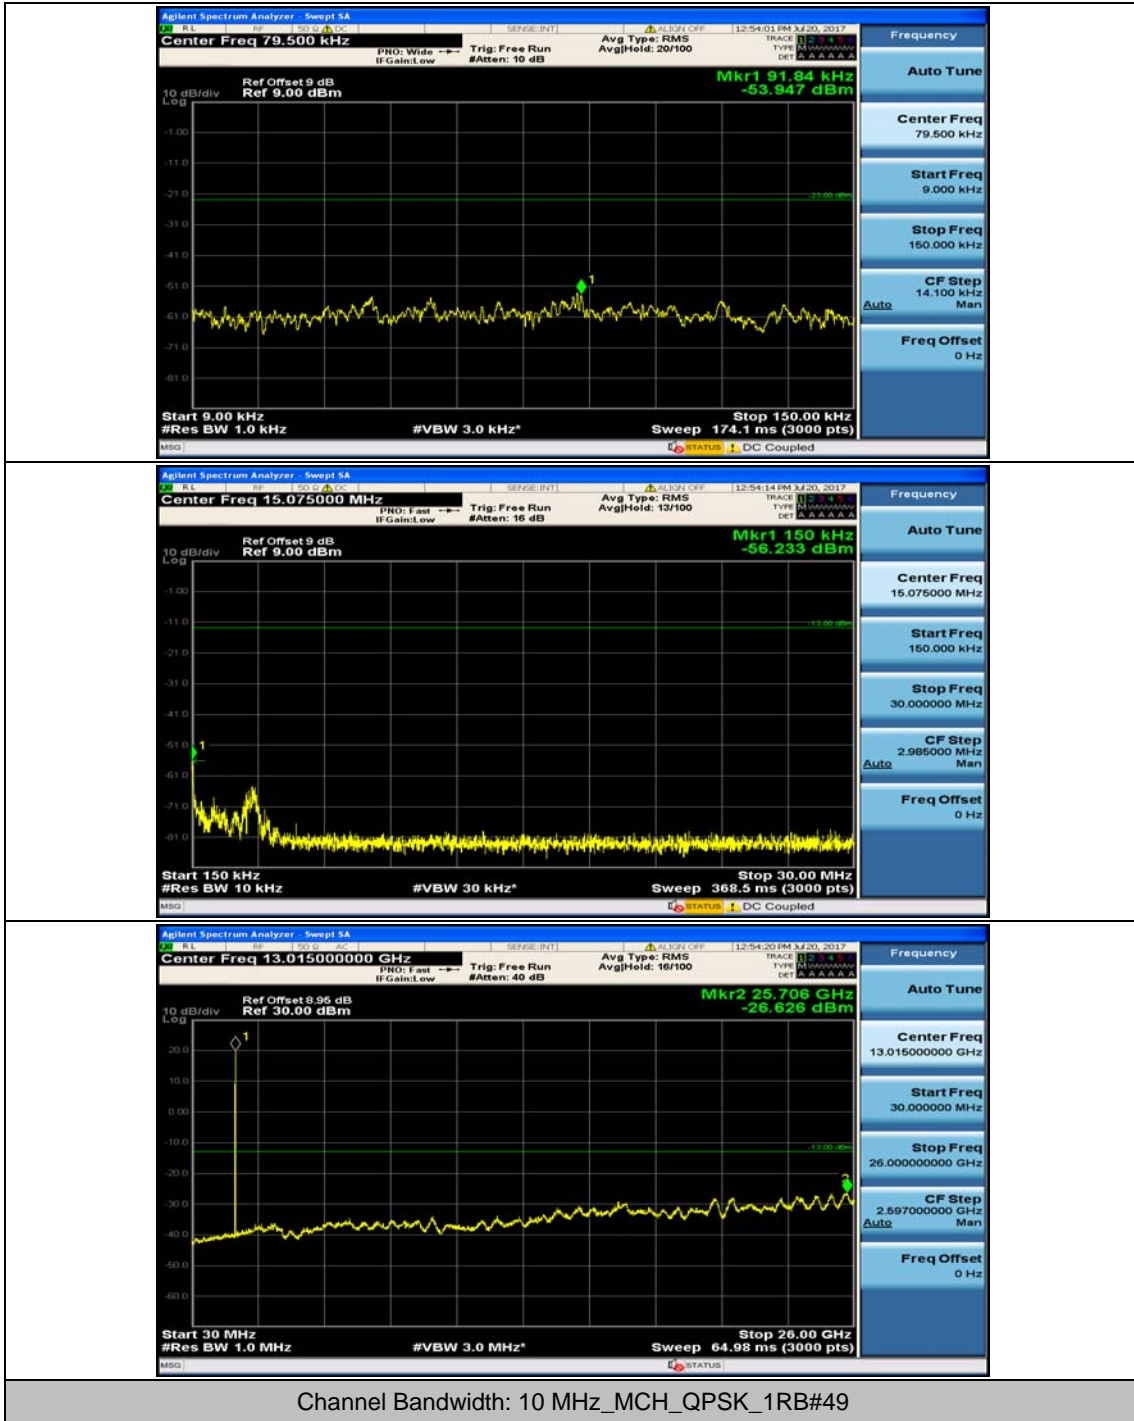

Channel Bandwidth: 10 MHz

Channel Bandwidth: 10 MHz_LCH_QPSK_1RB#49

Channel Bandwidth: 10 MHz_MCH_QPSK_1RB#0

Channel Bandwidth: 10 MHz_MCH_QPSK_1RB#24

Channel Bandwidth: 10 MHz_HCH_QPSK_1RB#0

Channel Bandwidth: 10 MHz_HCH_QPSK_1RB#24

Channel Bandwidth: 10 MHz_LCH_16QAM_1RB#0

Channel Bandwidth: 10 MHz_LCH_16QAM_1RB#24