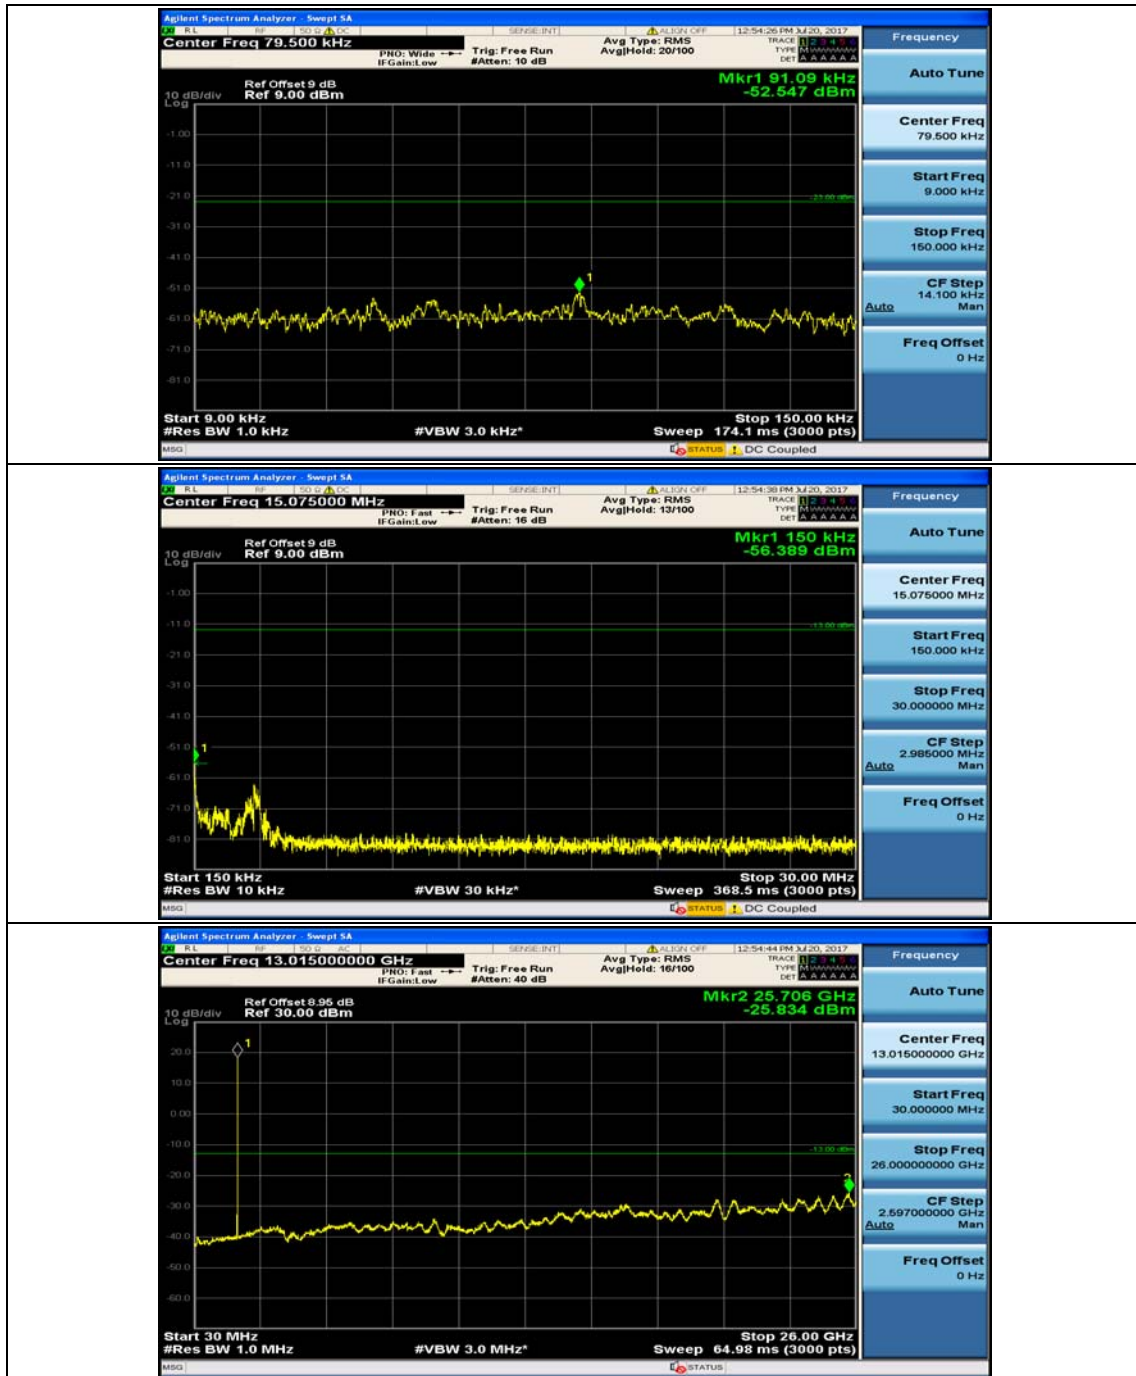

Channel Bandwidth: 10 MHz

Channel Bandwidth: 10 MHz_LCH_QPSK_1RB#49

Channel Bandwidth: 10 MHz_MCH_QPSK_1RB#0

Channel Bandwidth: 10 MHz_MCH_QPSK_1RB#24

Channel Bandwidth: 10 MHz_HCH_QPSK_1RB#0

Channel Bandwidth: 10 MHz_HCH_QPSK_1RB#24

Channel Bandwidth: 10 MHz_LCH_16QAM_1RB#0

Channel Bandwidth: 10 MHz_LCH_16QAM_1RB#24