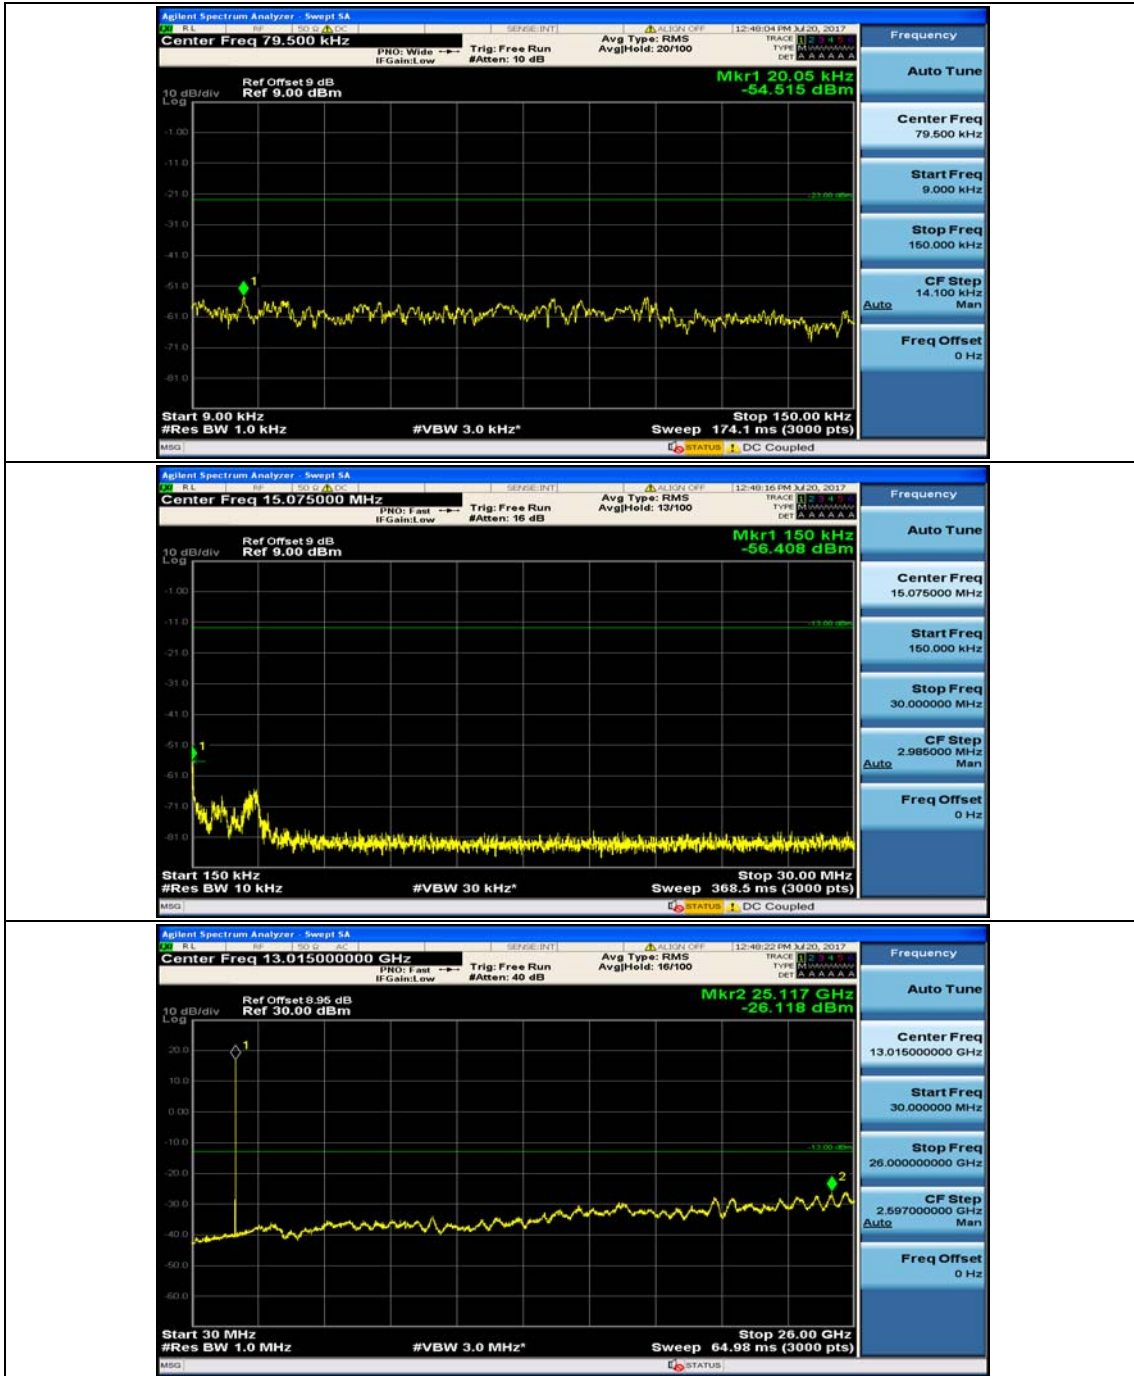

Channel Bandwidth: 5 MHz

(Channel Bandwidth: 5 MHz)_MCH_QPSK_1RB#0

(Channel Bandwidth: 5 MHz)_MCH_QPSK_1RB#12

(Channel Bandwidth: 5 MHz)_HCH_QPSK_1RB#0

(Channel Bandwidth: 5 MHz)_HCH_QPSK_1RB#12

(Channel Bandwidth: 5 MHz)_LCH_16QAM_1RB#0

(Channel Bandwidth: 5 MHz)_LCH_16QAM_1RB#12

(Channel Bandwidth: 5 MHz)_MCH_16QAM_1RB#0

(Channel Bandwidth: 5 MHz)_MCH_16QAM_1RB#12

(Channel Bandwidth: 5 MHz)_HCH_16QAM_1RB#0

(Channel Bandwidth: 5 MHz)_HCH_16QAM_1RB#12

Channel Bandwidth: 10 MHz

Channel Bandwidth: 10 MHz_LCH_QPSK_1RB#49

Channel Bandwidth: 10 MHz_MCH_QPSK_1RB#0

Channel Bandwidth: 10 MHz_MCH_QPSK_1RB#24

Channel Bandwidth: 10 MHz_HCH_QPSK_1RB#0

Channel Bandwidth: 10 MHz_HCH_QPSK_1RB#24