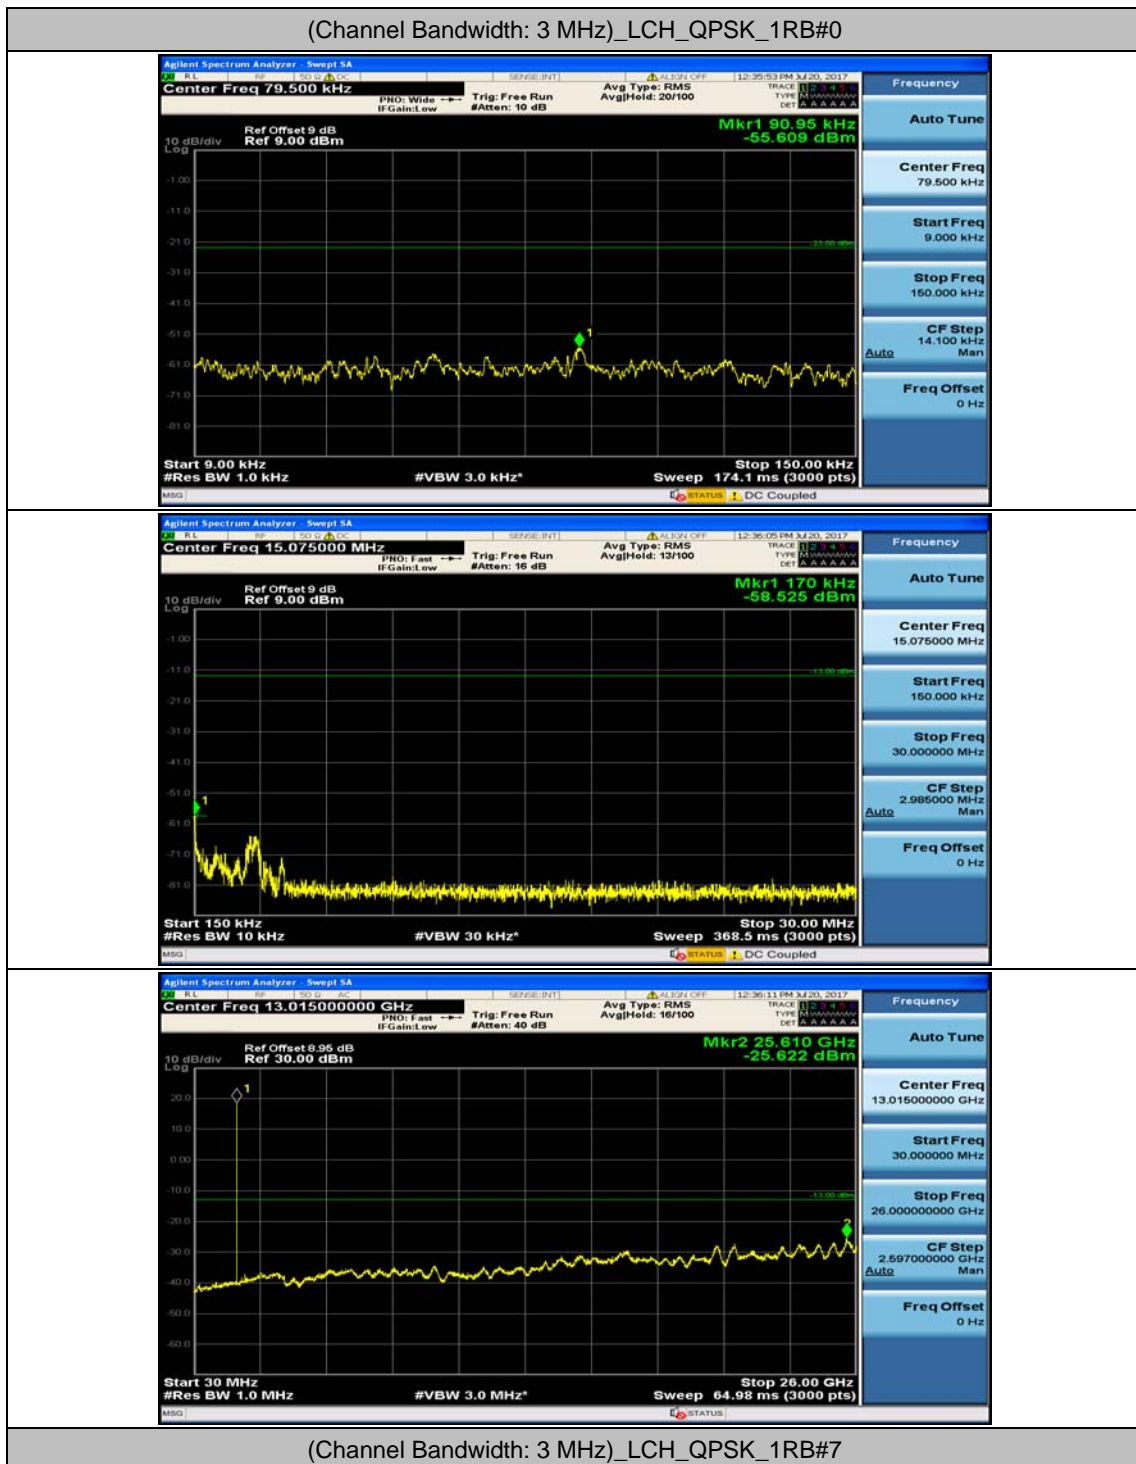

Channel Bandwidth: 3 MHz

(Channel Bandwidth: 3 MHz)_MCH_QPSK_1RB#0

(Channel Bandwidth: 3 MHz)_MCH_QPSK_1RB#7

(Channel Bandwidth: 3 MHz)_HCH_QPSK_1RB#0

(Channel Bandwidth: 3 MHz)_HCH_QPSK_1RB#7

(Channel Bandwidth: 3 MHz)_LCH_16QAM_1RB#0

(Channel Bandwidth: 3 MHz)_LCH_16QAM_1RB#7

(Channel Bandwidth: 3 MHz)_MCH_16QAM_1RB#0

(Channel Bandwidth: 3 MHz)_MCH_16QAM_1RB#7

(Channel Bandwidth: 3 MHz)_HCH_16QAM_1RB#0

(Channel Bandwidth: 3 MHz)_HCH_16QAM_1RB#7

Channel Bandwidth: 5 MHz

(Channel Bandwidth: 5 MHz)_MCH_QPSK_1RB#0

(Channel Bandwidth: 5 MHz)_MCH_QPSK_1RB#12

(Channel Bandwidth: 5 MHz)_HCH_QPSK_1RB#0

(Channel Bandwidth: 5 MHz)_HCH_QPSK_1RB#12

(Channel Bandwidth: 5 MHz)_LCH_16QAM_1RB#0