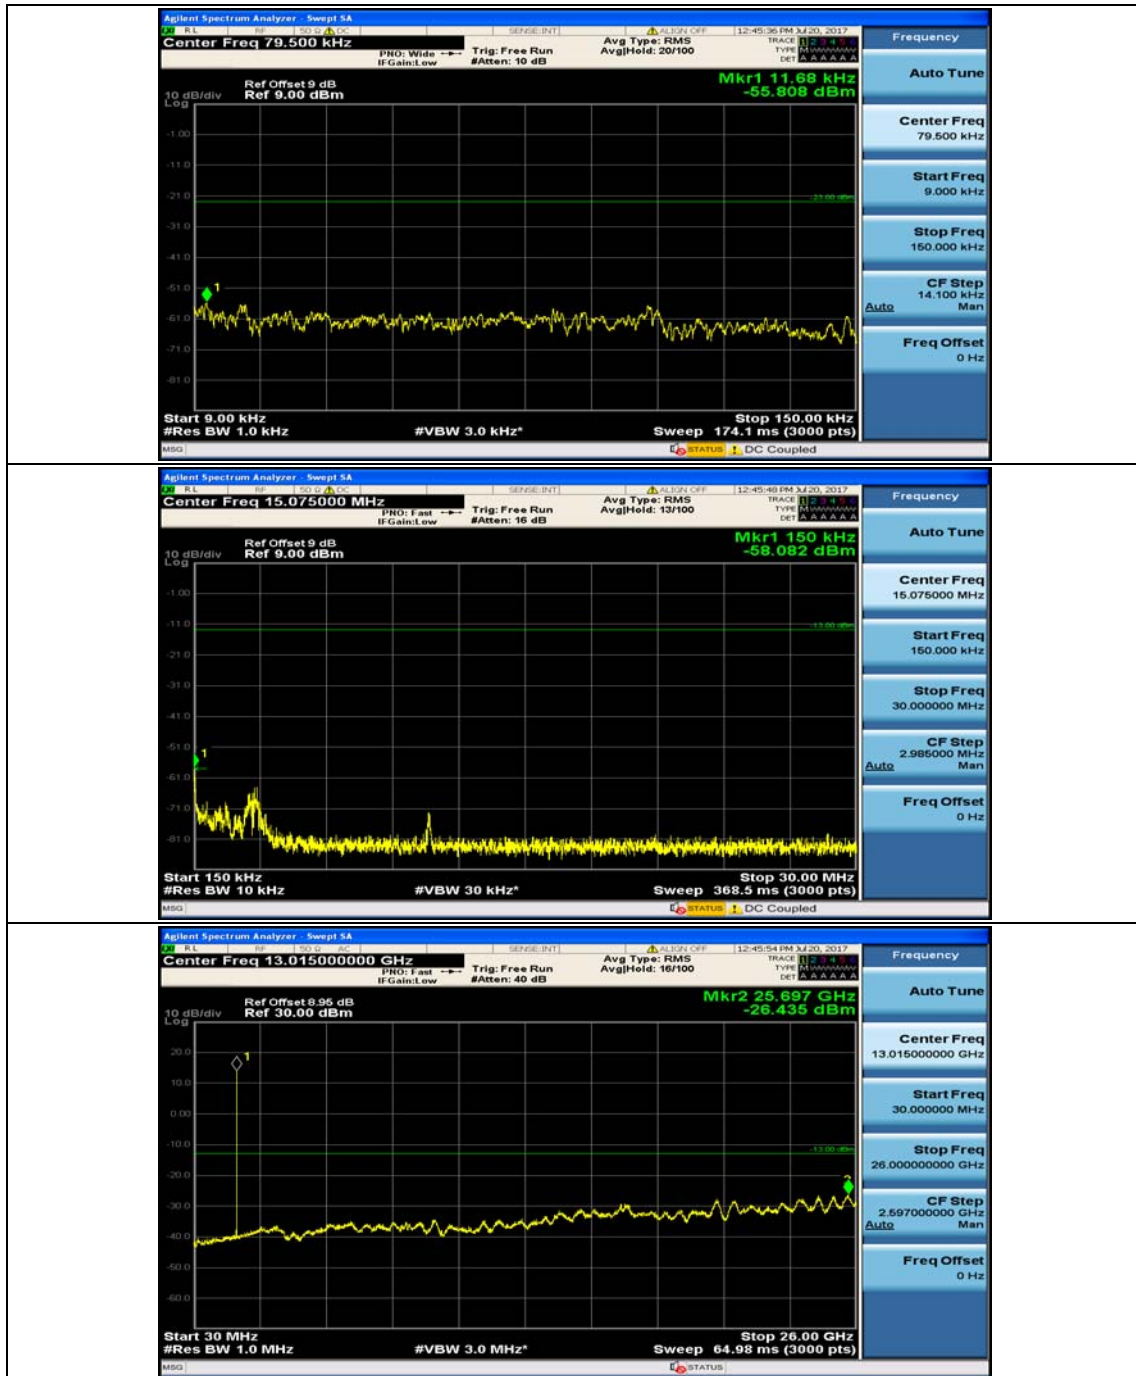

Channel Bandwidth: 5 MHz

(Channel Bandwidth: 5 MHz)_MCH_QPSK_1RB#0

(Channel Bandwidth: 5 MHz)_MCH_QPSK_1RB#12

(Channel Bandwidth: 5 MHz)_HCH_QPSK_1RB#0

(Channel Bandwidth: 5 MHz)_HCH_QPSK_1RB#12

(Channel Bandwidth: 5 MHz)_LCH_16QAM_1RB#0

(Channel Bandwidth: 5 MHz)_LCH_16QAM_1RB#12

(Channel Bandwidth: 5 MHz)_MCH_16QAM_1RB#0

(Channel Bandwidth: 5 MHz)_MCH_16QAM_1RB#12

(Channel Bandwidth: 5 MHz)_HCH_16QAM_1RB#0

(Channel Bandwidth: 5 MHz)_HCH_16QAM_1RB#12