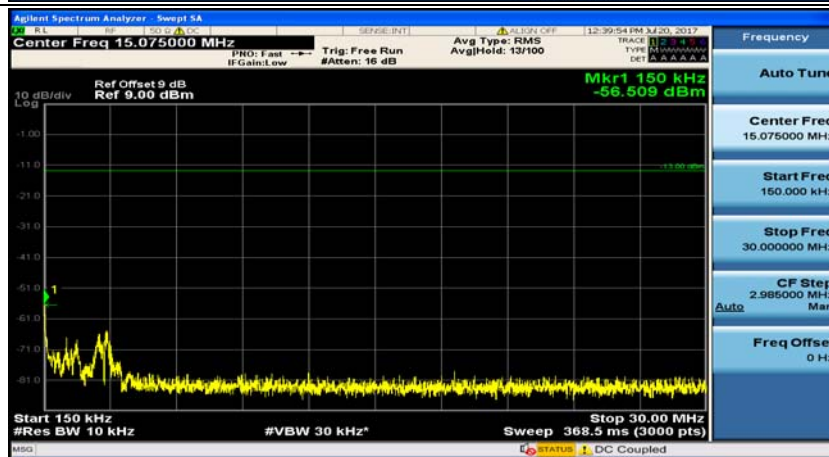

Channel Bandwidth: 3 MHz

(Channel Bandwidth: 3 MHz)_MCH_QPSK_1RB#0

(Channel Bandwidth: 3 MHz)_MCH_QPSK_1RB#7

(Channel Bandwidth: 3 MHz)_HCH_QPSK_1RB#0

(Channel Bandwidth: 3 MHz)_HCH_QPSK_1RB#7

(Channel Bandwidth: 3 MHz)_LCH_16QAM_1RB#0

(Channel Bandwidth: 3 MHz)_LCH_16QAM_1RB#7

(Channel Bandwidth: 3 MHz)_MCH_16QAM_1RB#0

(Channel Bandwidth: 3 MHz)_MCH_16QAM_1RB#7

(Channel Bandwidth: 3 MHz)_HCH_16QAM_1RB#0

(Channel Bandwidth: 3 MHz)_HCH_16QAM_1RB#7