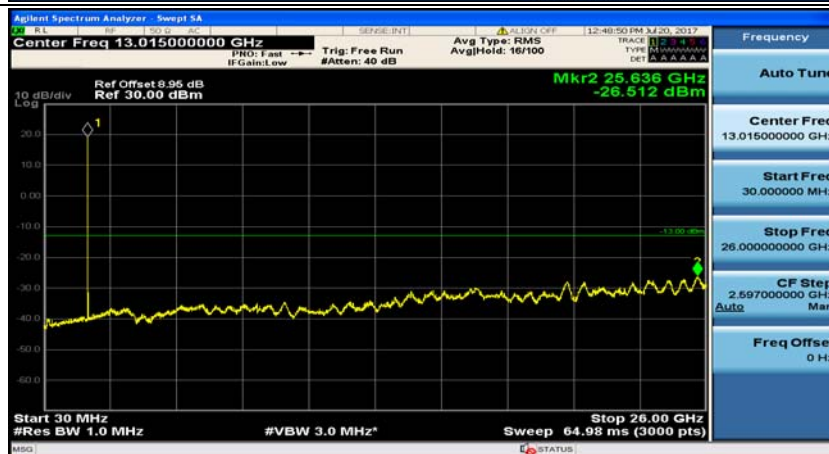

Channel Bandwidth: 5 MHz

(Channel Bandwidth: 5 MHz)_MCH_QPSK_1RB#0

(Channel Bandwidth: 5 MHz)_MCH_QPSK_1RB#12

(Channel Bandwidth: 5 MHz)_HCH_QPSK_1RB#0

(Channel Bandwidth: 5 MHz)_HCH_QPSK_1RB#12

(Channel Bandwidth: 5 MHz)_LCH_16QAM_1RB#0