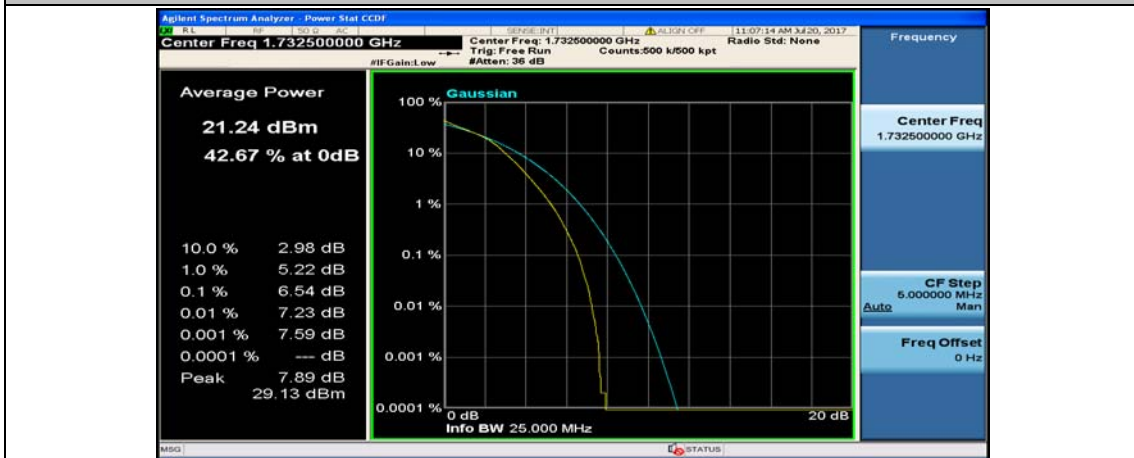

(Channel Bandwidth:20 MHz)_MCH_16QAM_50RB#0