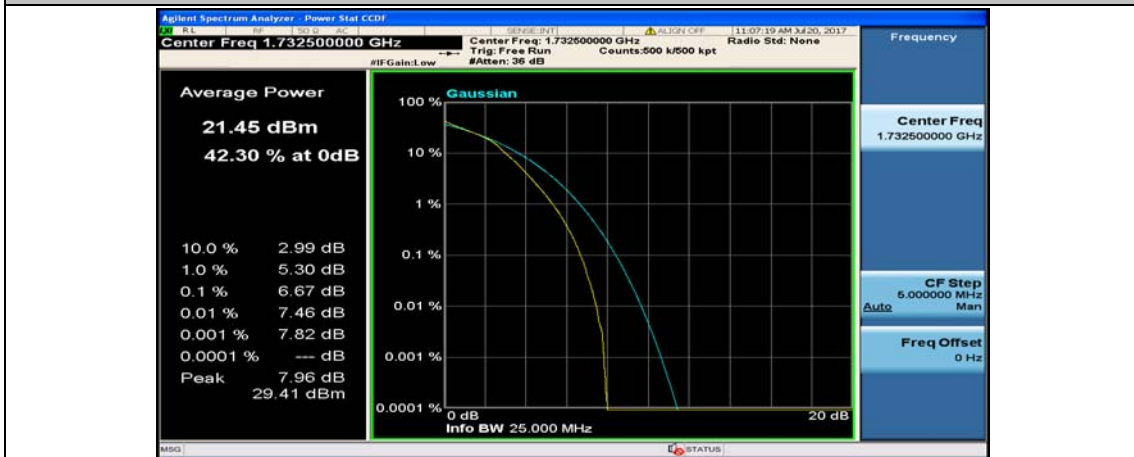

(Channel Bandwidth:20 MHz)_MCH_16QAM_50RB#25