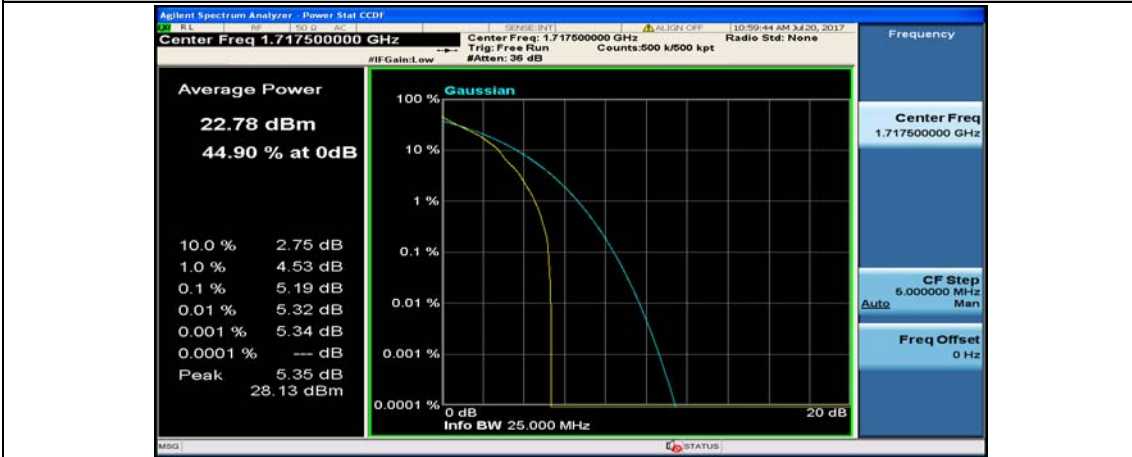

Channel Bandwidth: 10 MHz_MCH_16QAM_1RB#24

Channel Bandwidth: 10 MHz_MCH_16QAM_1RB#49

Channel Bandwidth: 15 MHz

(Channel Bandwidth:15 MHz)_LCH_QPSK_1RB#0

(Channel Bandwidth:15 MHz)_LCH_QPSK_1RB#37

(Channel Bandwidth:15 MHz)_LCH_QPSK_1RB#74

(Channel Bandwidth:15 MHz)_LCH_QPSK_37RB#0

(Channel Bandwidth:15 MHz)_LCH_QPSK_37RB#18

(Channel Bandwidth:15 MHz)_LCH_QPSK_37RB#38

(Channel Bandwidth:15 MHz)_LCH_QPSK_75RB#0

(Channel Bandwidth:15 MHz)_MCH_QPSK_1RB#0