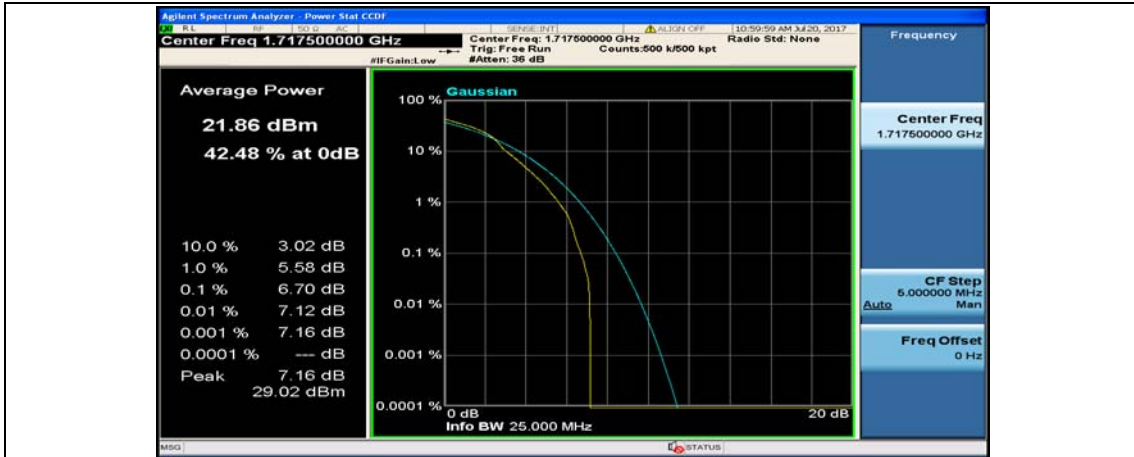

(Channel Bandwidth:15 MHz)_HCH_QPSK_37RB#18

(Channel Bandwidth:15 MHz)_HCH_QPSK_37RB#38

(Channel Bandwidth:15 MHz)_HCH_QPSK_75RB#0

(Channel Bandwidth:15 MHz)_LCH_16QAM_1RB#0

(Channel Bandwidth:15 MHz)_LCH_16QAM_1RB#37