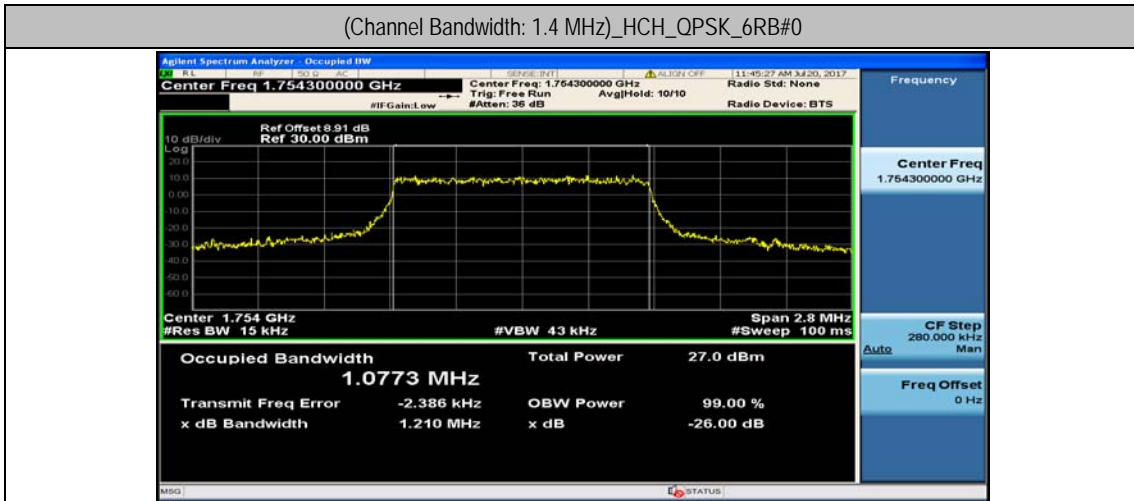

Channel Bandwidth: 20 MHz

Channel Bandwidth: 20 MHz						
Modulation	Channel	RB Configuration		Occupied Bandwidth (MHz)	26dB Bandwidth (MHz)	Verdict
		Size	Offset			
QPSK	LCH	100	0	17.843	18.60	PASS
	MCH	100	0	17.892	18.67	PASS
	HCH	100	0	17.863	18.56	PASS
16QAM	LCH	100	0	17.842	18.58	PASS
	MCH	100	0	17.885	18.63	PASS
	HCH	100	0	17.837	18.66	PASS

Test Graphs

Channel Bandwidth: 1.4 MHz

(Channel Bandwidth: 1.4 MHz)_LCH_QPSK_6RB#0

(Channel Bandwidth: 1.4 MHz)_MCH_QPSK_6RB#0

(Channel Bandwidth: 1.4 MHz)_HCH_QPSK_6RB#0

(Channel Bandwidth: 1.4 MHz)_LCH_16QAM_6RB#0