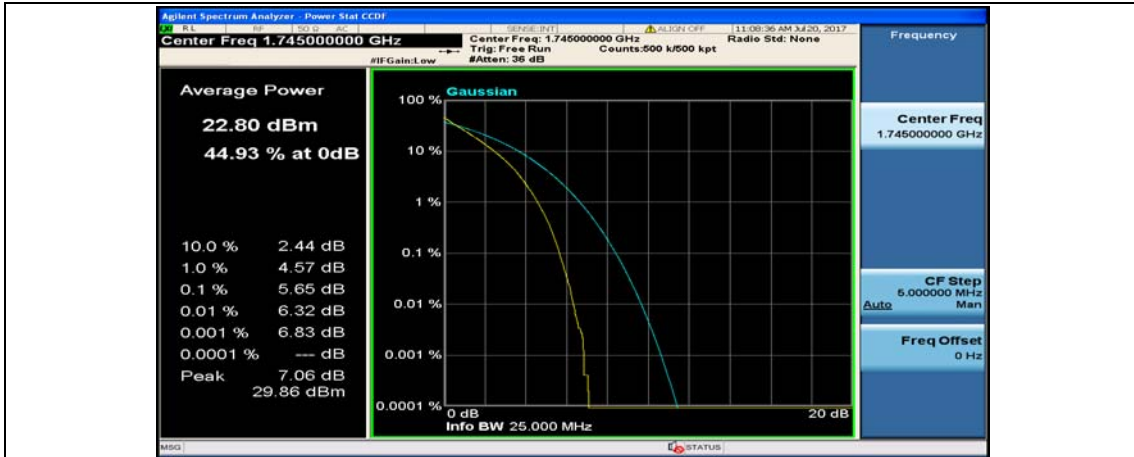

(Channel Bandwidth:20 MHz)_HCH_QPSK_50RB#25