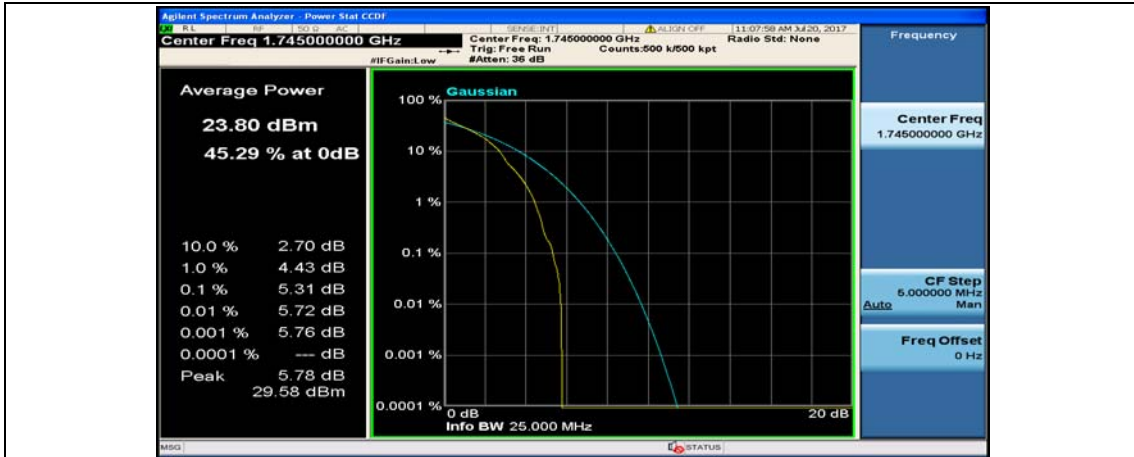

(Channel Bandwidth:20 MHz)_MCH_QPSK_50RB#25

(Channel Bandwidth:20 MHz)_MCH_QPSK_50RB#50

(Channel Bandwidth:20 MHz)_MCH_QPSK_100RB#0

(Channel Bandwidth:20 MHz)_HCH_QPSK_1RB#0

(Channel Bandwidth:20 MHz)_HCH_QPSK_1RB#49