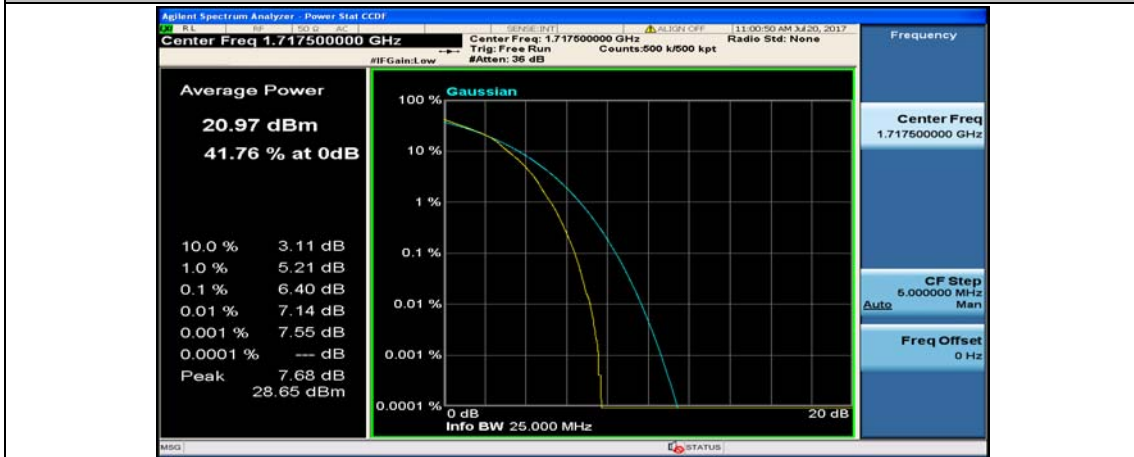

(Channel Bandwidth:15 MHz)_LCH_16QAM_1RB#74

(Channel Bandwidth:15 MHz)_LCH_16QAM_37RB#0

(Channel Bandwidth:15 MHz)_LCH_16QAM_37RB#18

(Channel Bandwidth:15 MHz)_LCH_16QAM_37RB#38

(Channel Bandwidth:15 MHz)_LCH_16QAM_75RB#0