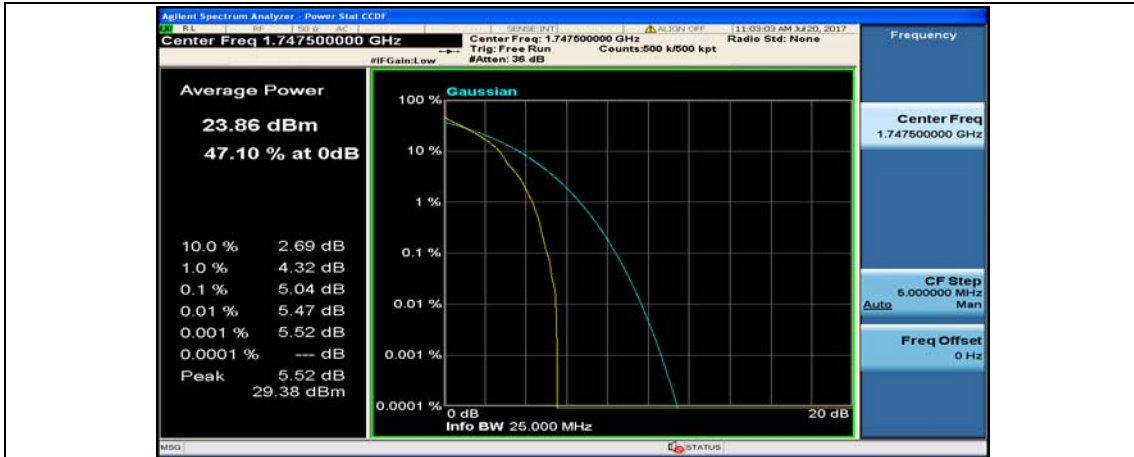

(Channel Bandwidth:15 MHz)_HCH_QPSK_1RB#37