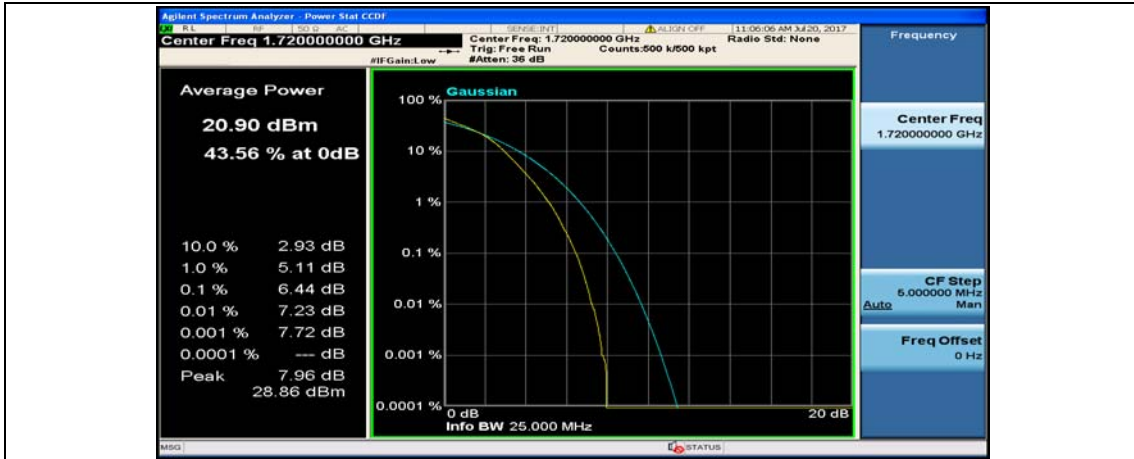

(Channel Bandwidth:20 MHz)_LCH_16QAM_100RB#0