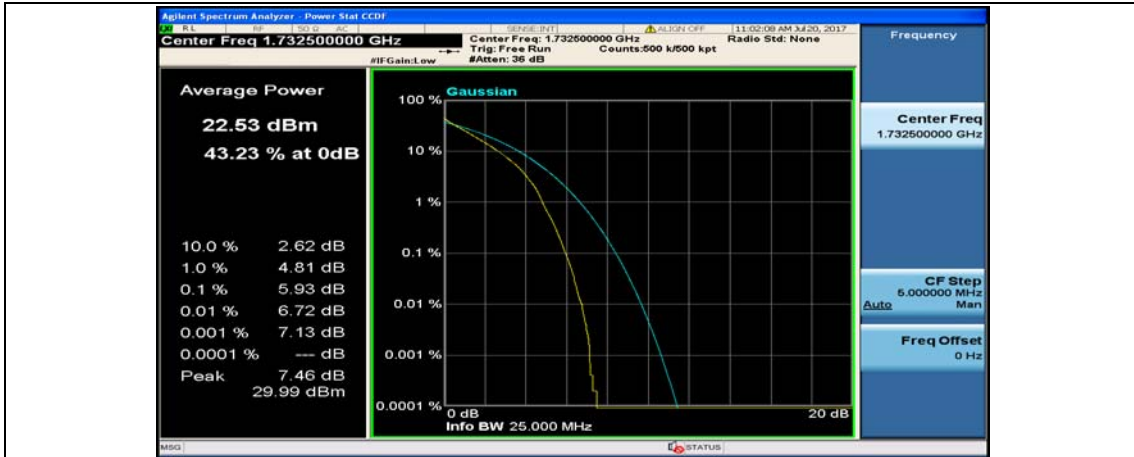

(Channel Bandwidth:15 MHz)_MCH_QPSK_1RB#37

(Channel Bandwidth:15 MHz)_MCH_QPSK_1RB#74

(Channel Bandwidth:15 MHz)_MCH_QPSK_37RB#0

(Channel Bandwidth:15 MHz)_MCH_QPSK_37RB#18

(Channel Bandwidth:15 MHz)_MCH_QPSK_37RB#38