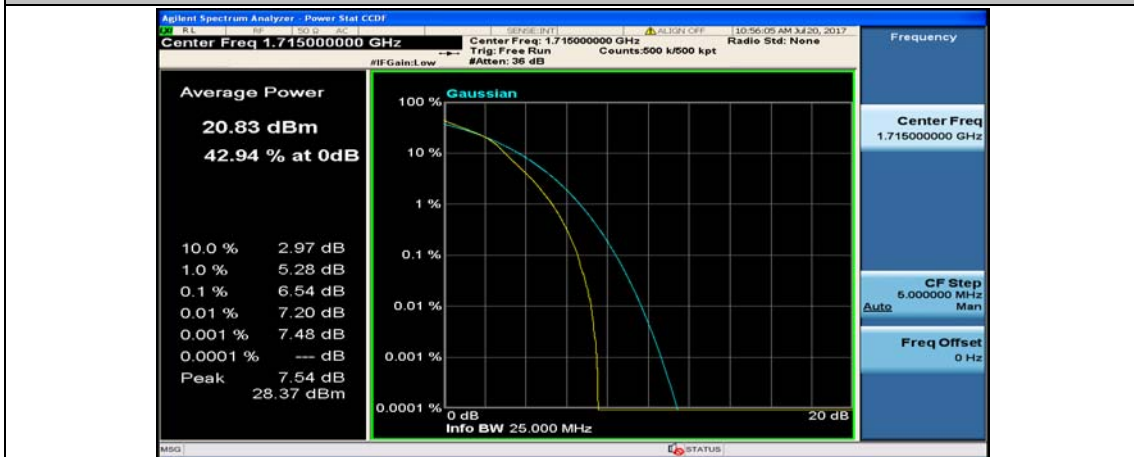

Channel Bandwidth: 10 MHz_HCH_QPSK_1RB#24

Channel Bandwidth: 10 MHz_HCH_QPSK_25RB#25

Channel Bandwidth: 10 MHz_HCH_QPSK_50RB#0

Channel Bandwidth: 10 MHz_LCH_16QAM_1RB#0

Channel Bandwidth: 10 MHz_MCH_16QAM_1RB#0

Channel Bandwidth: 10 MHz_MCH_16QAM_1RB#24

Channel Bandwidth: 10 MHz_MCH_16QAM_1RB#49

Channel Bandwidth: 15 MHz

(Channel Bandwidth:15 MHz)_LCH_QPSK_1RB#0

(Channel Bandwidth:15 MHz)_LCH_QPSK_1RB#37

(Channel Bandwidth:15 MHz)_LCH_QPSK_1RB#74