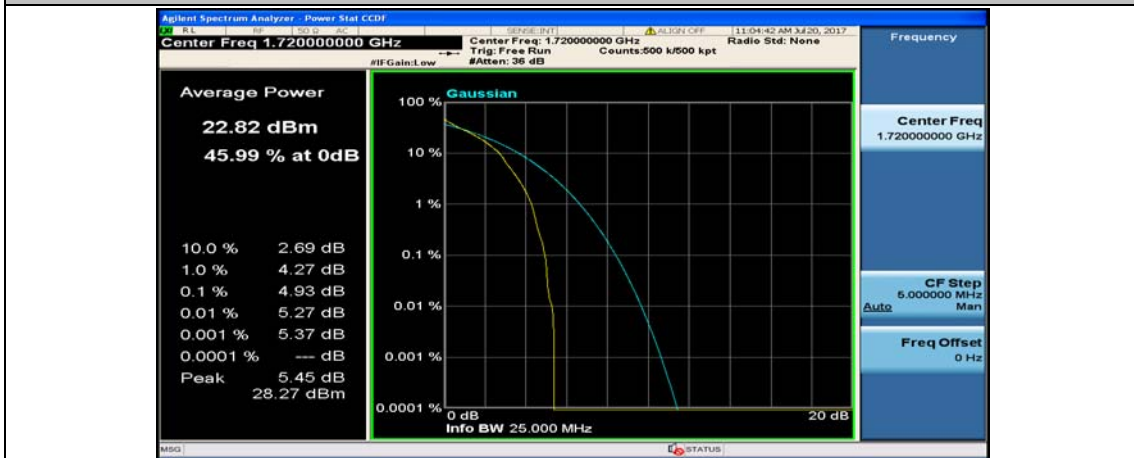

(Channel Bandwidth:20 MHz)_LCH_QPSK_1RB#49