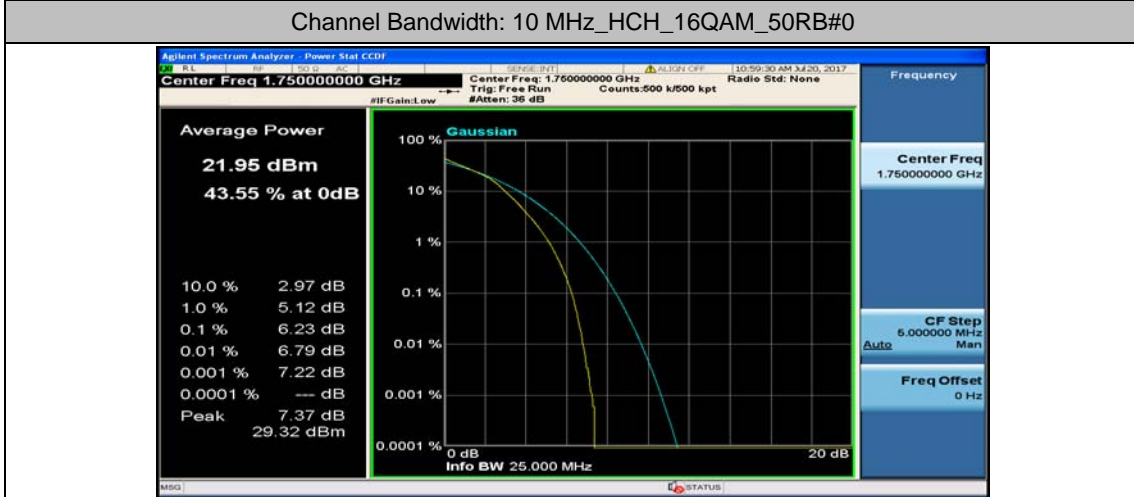

Channel Bandwidth: 10 MHz_MCH_16QAM_1RB#24

Channel Bandwidth: 10 MHz_MCH_16QAM_1RB#49

Channel Bandwidth: 15 MHz

(Channel Bandwidth:15 MHz)_LCH_QPSK_1RB#0

(Channel Bandwidth:15 MHz)_LCH_QPSK_1RB#37

(Channel Bandwidth:15 MHz)_LCH_QPSK_1RB#74