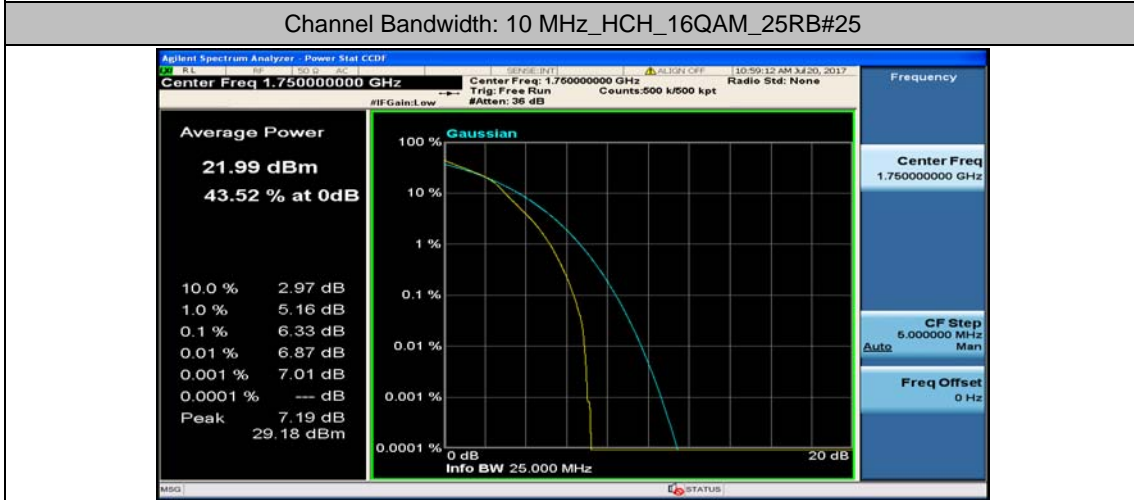

Channel Bandwidth: 10 MHz_MCH_16QAM_1RB#24

Channel Bandwidth: 10 MHz_MCH_16QAM_1RB#49

Channel Bandwidth: 15 MHz

(Channel Bandwidth:15 MHz)_LCH_QPSK_1RB#0

(Channel Bandwidth:15 MHz)_LCH_QPSK_1RB#37

(Channel Bandwidth:15 MHz)_LCH_QPSK_1RB#74