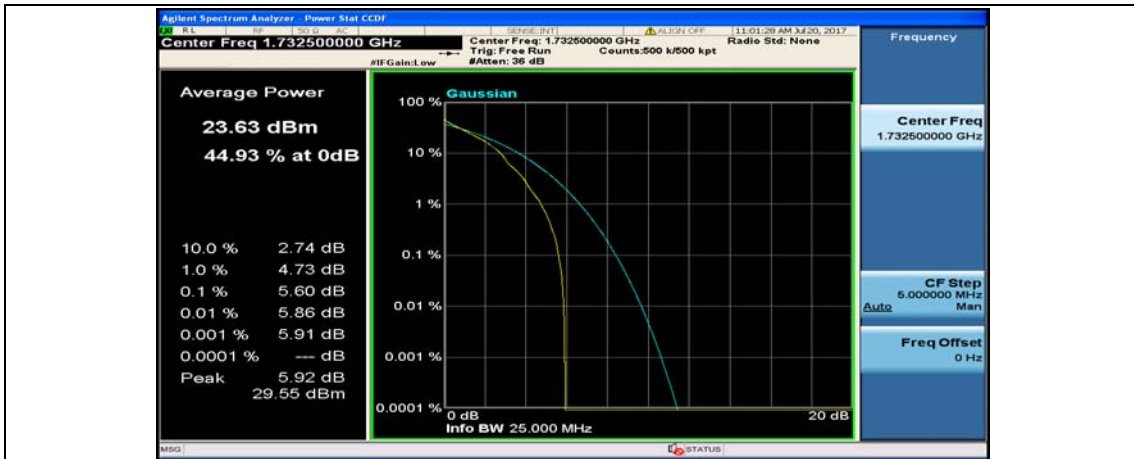

(Channel Bandwidth:15 MHz)_MCH_QPSK_1RB#37

(Channel Bandwidth:15 MHz)_MCH_QPSK_1RB#74