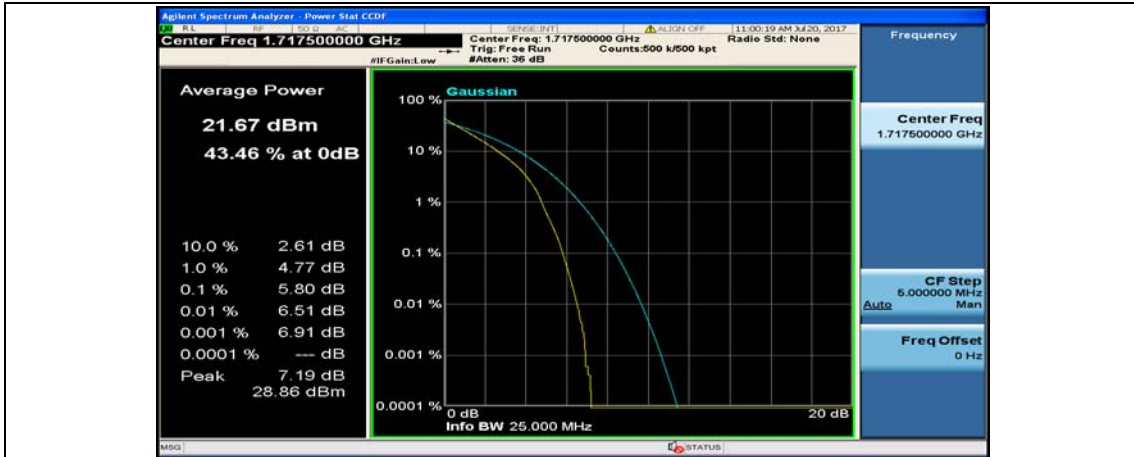

Channel Bandwidth: 10 MHz_MCH_16QAM_1RB#24

Channel Bandwidth: 10 MHz_MCH_16QAM_1RB#49

Channel Bandwidth: 15 MHz

(Channel Bandwidth:15 MHz)_LCH_QPSK_1RB#0

(Channel Bandwidth:15 MHz)_LCH_QPSK_1RB#37

(Channel Bandwidth:15 MHz)_LCH_QPSK_1RB#74

(Channel Bandwidth:15 MHz)_LCH_QPSK_37RB#0

(Channel Bandwidth:15 MHz)_LCH_QPSK_37RB#18

(Channel Bandwidth:15 MHz)_LCH_QPSK_37RB#38

(Channel Bandwidth:15 MHz)_LCH_QPSK_75RB#0

(Channel Bandwidth:15 MHz)_MCH_QPSK_1RB#0