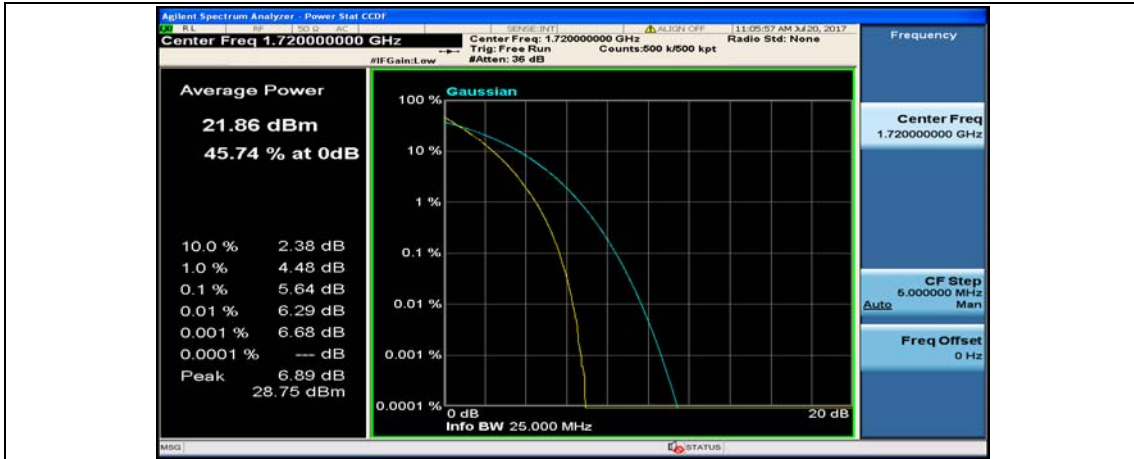

(Channel Bandwidth:20 MHz)_LCH_QPSK_100RB#0