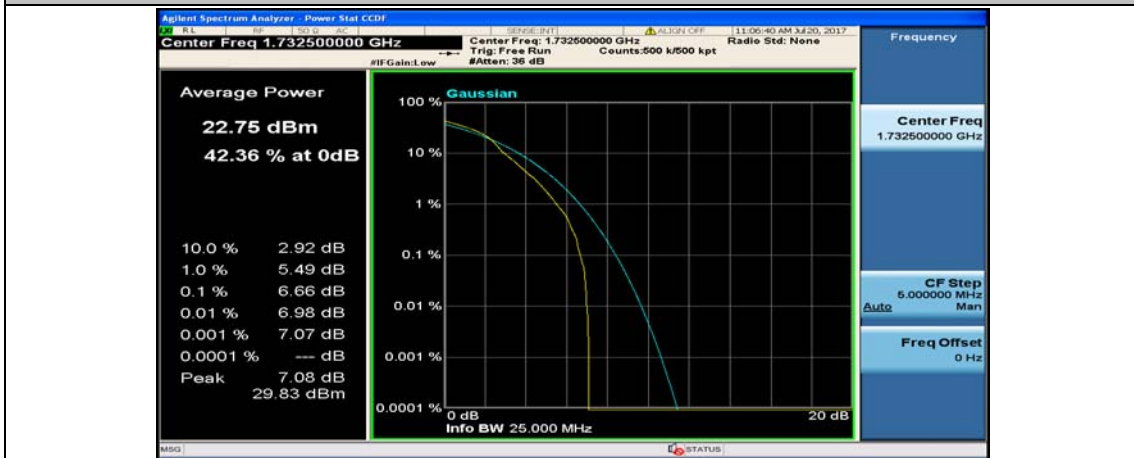

(Channel Bandwidth:20 MHz)_LCH_16QAM_50RB#50

(Channel Bandwidth:20 MHz)_LCH_16QAM_100RB#0

(Channel Bandwidth:20 MHz)_MCH_16QAM_1RB#0

(Channel Bandwidth:20 MHz)_MCH_16QAM_1RB#49

(Channel Bandwidth:20 MHz)_MCH_16QAM_1RB#99