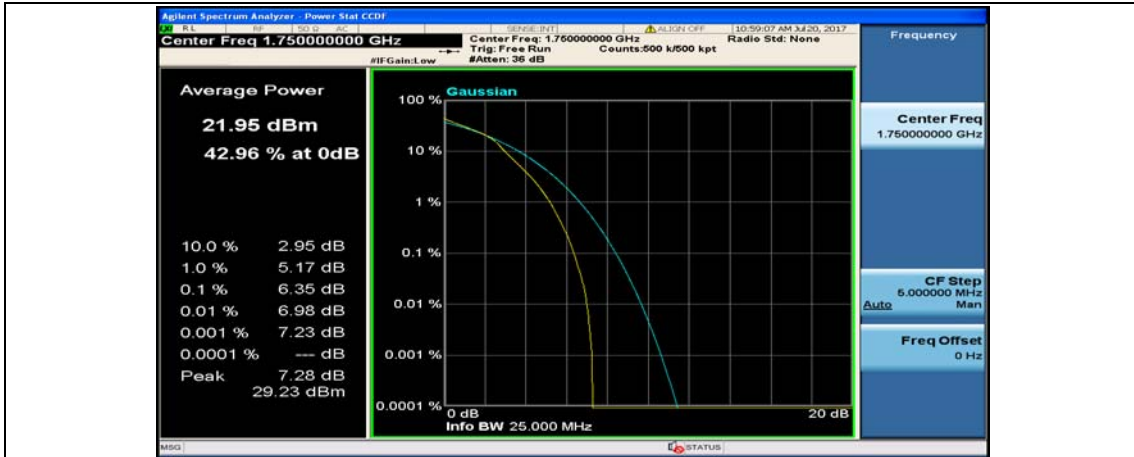

Channel Bandwidth: 10 MHz_MCH_16QAM_1RB#24

Channel Bandwidth: 10 MHz_MCH_16QAM_1RB#49

Channel Bandwidth: 15 MHz

(Channel Bandwidth:15 MHz)_LCH_QPSK_1RB#0

(Channel Bandwidth:15 MHz)_LCH_QPSK_1RB#37

(Channel Bandwidth:15 MHz)_LCH_QPSK_1RB#74

(Channel Bandwidth:15 MHz)_LCH_QPSK_37RB#0

(Channel Bandwidth:15 MHz)_LCH_QPSK_37RB#18

(Channel Bandwidth:15 MHz)_LCH_QPSK_37RB#38

(Channel Bandwidth:15 MHz)_LCH_QPSK_75RB#0

(Channel Bandwidth:15 MHz)_MCH_QPSK_1RB#0