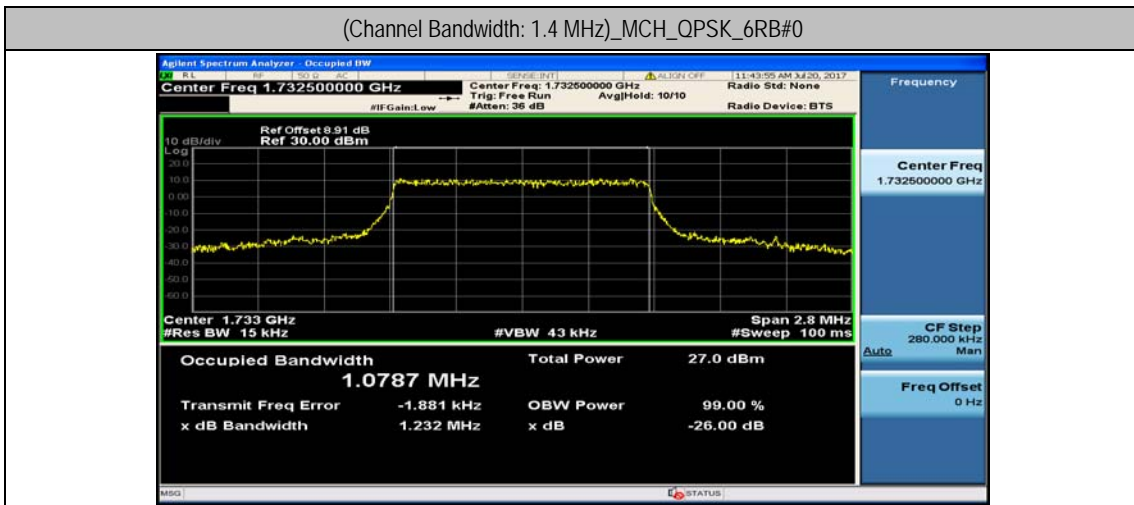

(Channel Bandwidth: 1.4 MHz)_HCH_QPSK_6RB#0