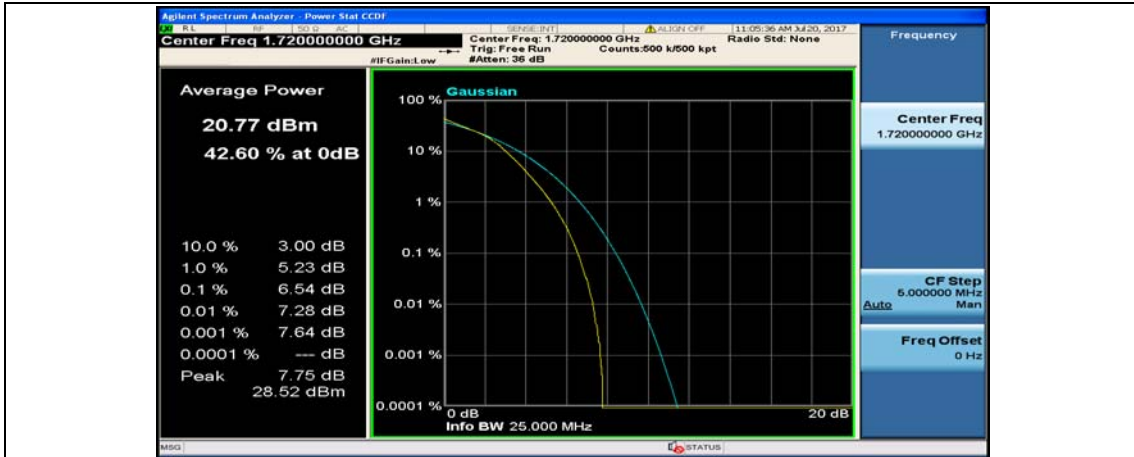

(Channel Bandwidth:20 MHz)_LCH_16QAM_1RB#0

(Channel Bandwidth:20 MHz)_LCH_16QAM_1RB#49

(Channel Bandwidth:20 MHz)_LCH_16QAM_1RB#99

(Channel Bandwidth:20 MHz)_LCH_16QAM_50RB#0

(Channel Bandwidth:20 MHz)_LCH_16QAM_50RB#25