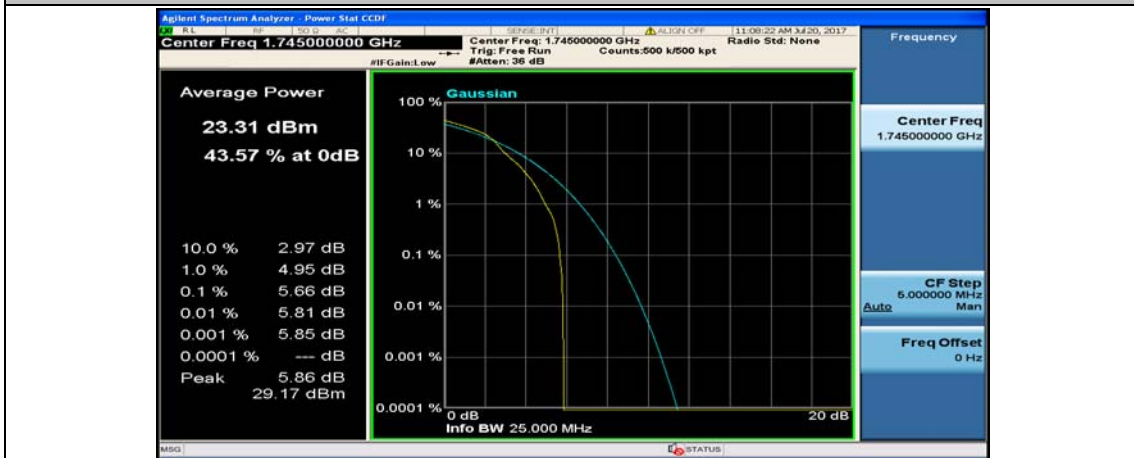

(Channel Bandwidth:20 MHz)_HCH_16QAM_1RB#99