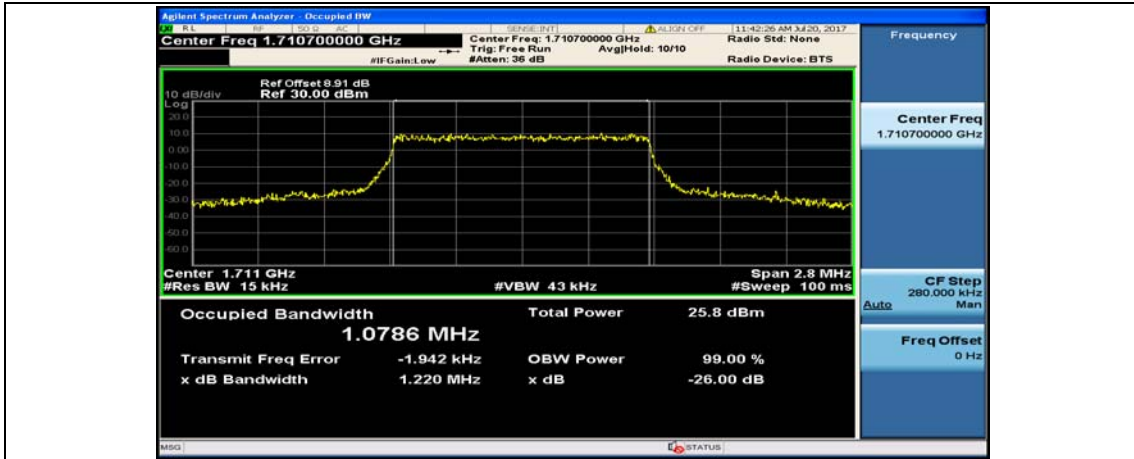

(Channel Bandwidth: 1.4 MHz)_MCH_QPSK_6RB#0