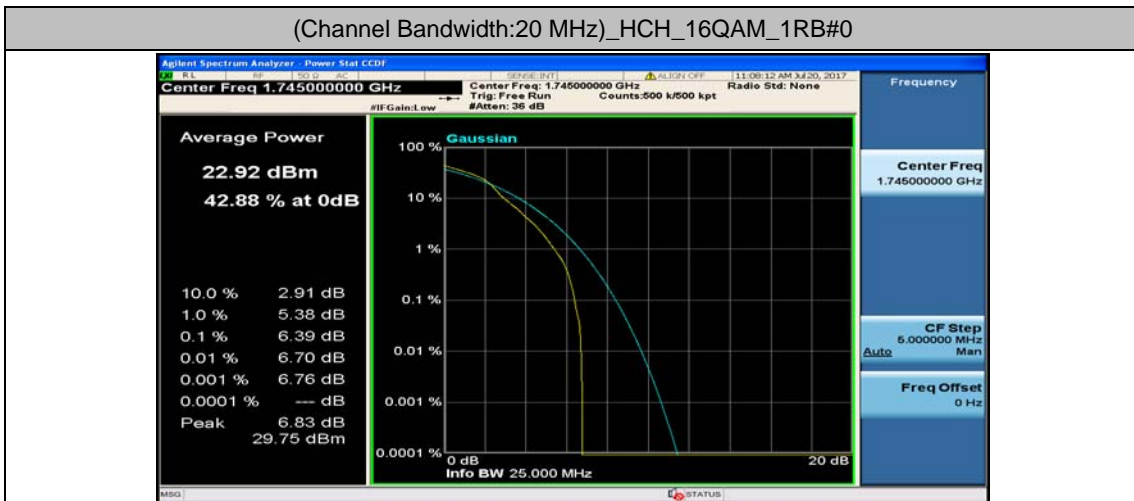

(Channel Bandwidth:20 MHz)_MCH_16QAM_50RB#0

(Channel Bandwidth:20 MHz)_MCH_16QAM_50RB#25

(Channel Bandwidth:20 MHz)_MCH_16QAM_50RB#50

(Channel Bandwidth:20 MHz)_MCH_16QAM_100RB#0

(Channel Bandwidth:20 MHz)_HCH_16QAM_1RB#0