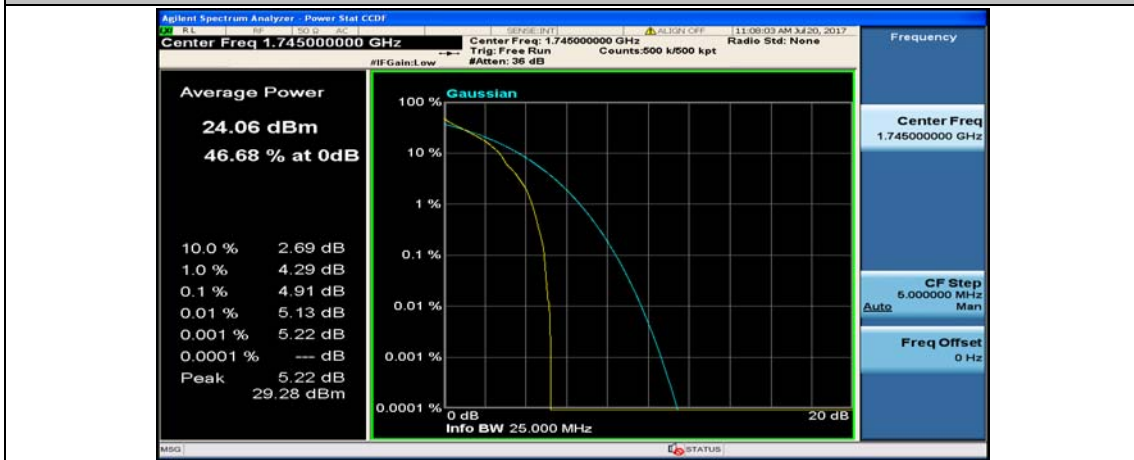

(Channel Bandwidth:20 MHz)_HCH_QPSK_1RB#99