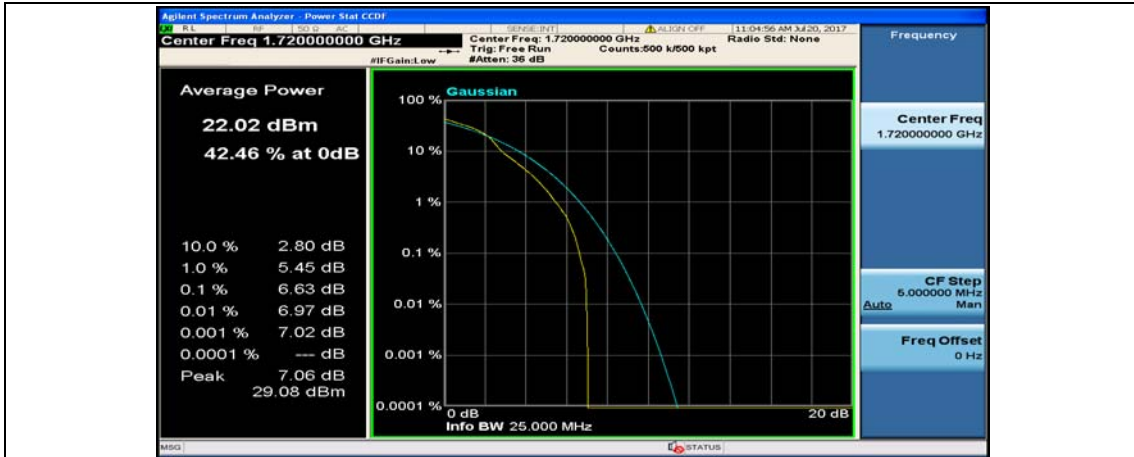

(Channel Bandwidth:20 MHz)_LCH_16QAM_1RB#0