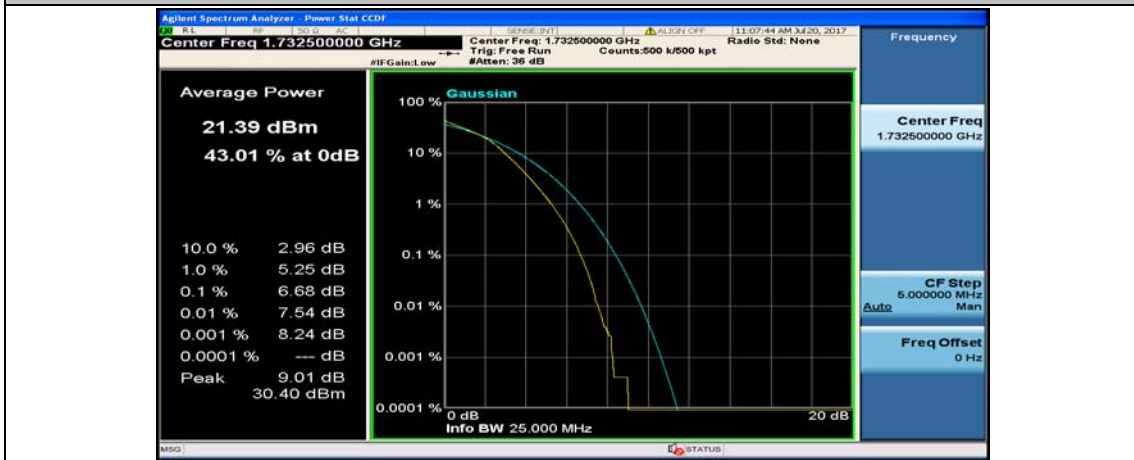

(Channel Bandwidth:20 MHz)_MCH_16QAM_50RB#0

(Channel Bandwidth:20 MHz)_MCH_16QAM_50RB#25

(Channel Bandwidth:20 MHz)_MCH_16QAM_50RB#50

(Channel Bandwidth:20 MHz)_MCH_16QAM_100RB#0

(Channel Bandwidth:20 MHz)_HCH_16QAM_1RB#0