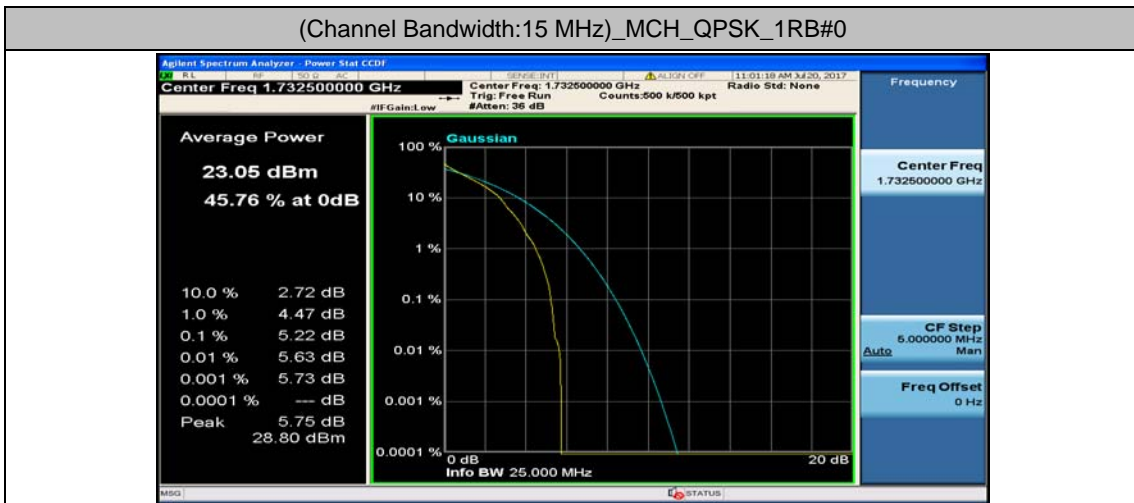

(Channel Bandwidth:15 MHz)_LCH_QPSK_37RB#0

(Channel Bandwidth:15 MHz)_LCH_QPSK_37RB#18

(Channel Bandwidth:15 MHz)_LCH_QPSK_37RB#38

(Channel Bandwidth:15 MHz)_LCH_QPSK_75RB#0

(Channel Bandwidth:15 MHz)_MCH_QPSK_1RB#0