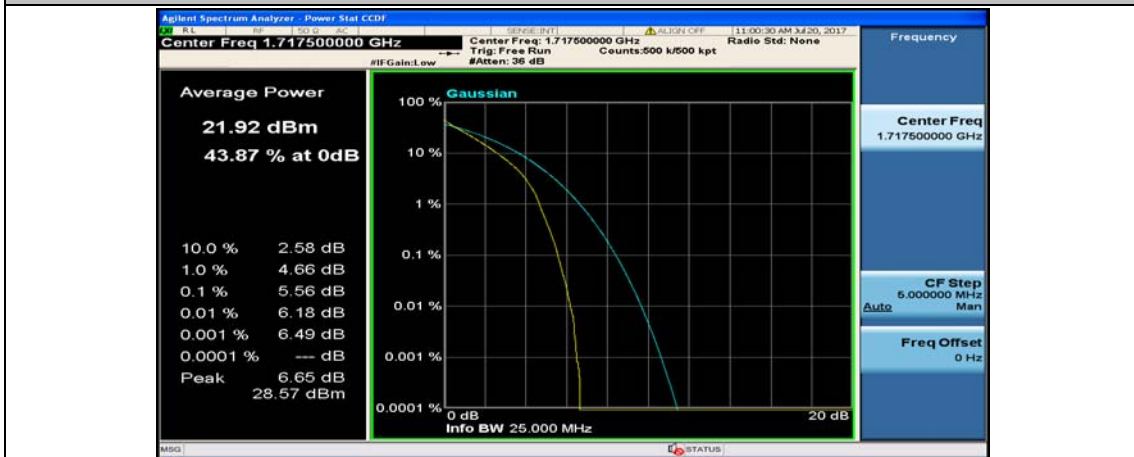

Channel Bandwidth: 10 MHz_MCH_16QAM_1RB#24

Channel Bandwidth: 10 MHz_MCH_16QAM_1RB#49

Channel Bandwidth: 15 MHz

(Channel Bandwidth:15 MHz)_LCH_QPSK_1RB#0

(Channel Bandwidth:15 MHz)_LCH_QPSK_1RB#37

(Channel Bandwidth:15 MHz)_LCH_QPSK_1RB#74

(Channel Bandwidth:15 MHz)_LCH_QPSK_37RB#0

(Channel Bandwidth:15 MHz)_LCH_QPSK_37RB#18

(Channel Bandwidth:15 MHz)_LCH_QPSK_37RB#38

(Channel Bandwidth:15 MHz)_LCH_QPSK_75RB#0

(Channel Bandwidth:15 MHz)_MCH_QPSK_1RB#0