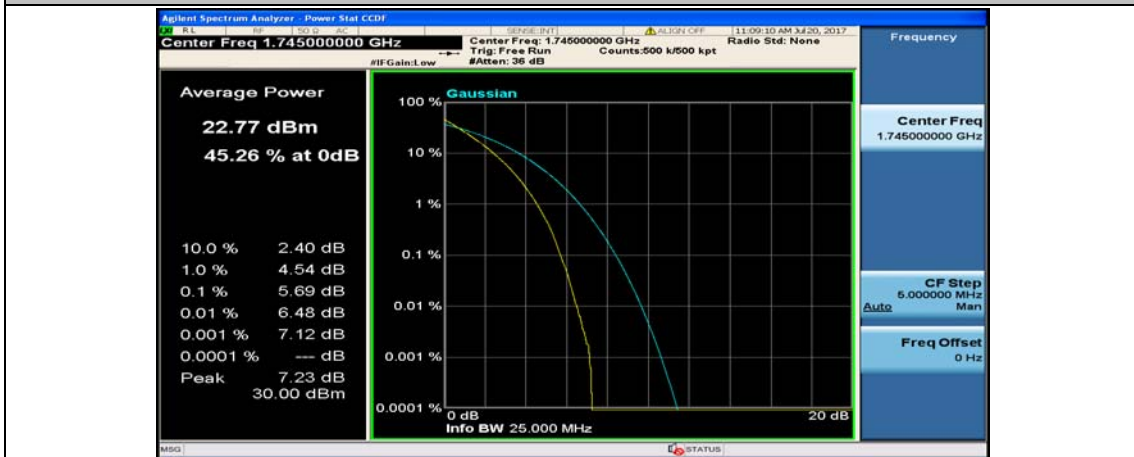

(Channel Bandwidth:20 MHz)_HCH_QPSK_1RB#99

(Channel Bandwidth:20 MHz)_HCH_QPSK_50RB#0

(Channel Bandwidth:20 MHz)_HCH_QPSK_50RB#25

(Channel Bandwidth:20 MHz)_HCH_QPSK_50RB#50

(Channel Bandwidth:20 MHz)_HCH_QPSK_100RB#0