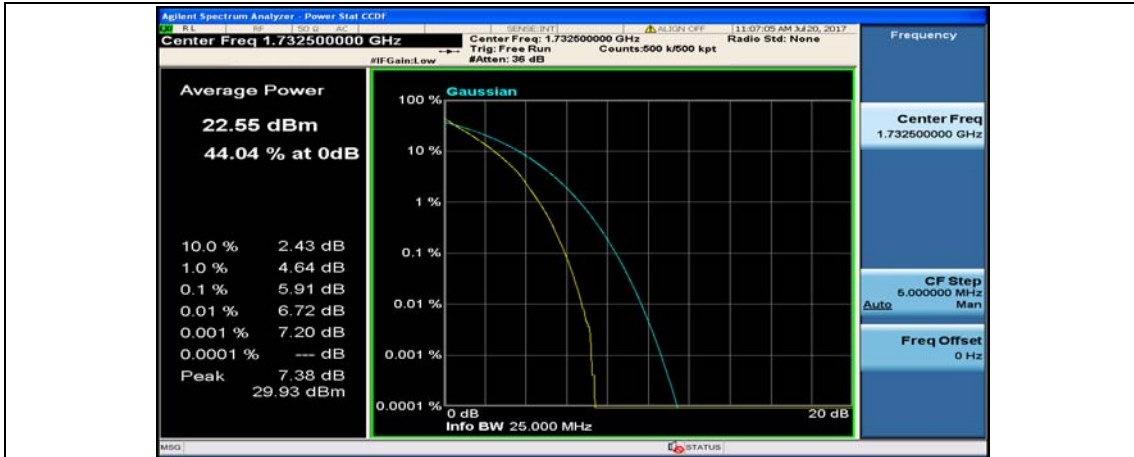

(Channel Bandwidth:20 MHz)_MCH_QPSK_50RB#50