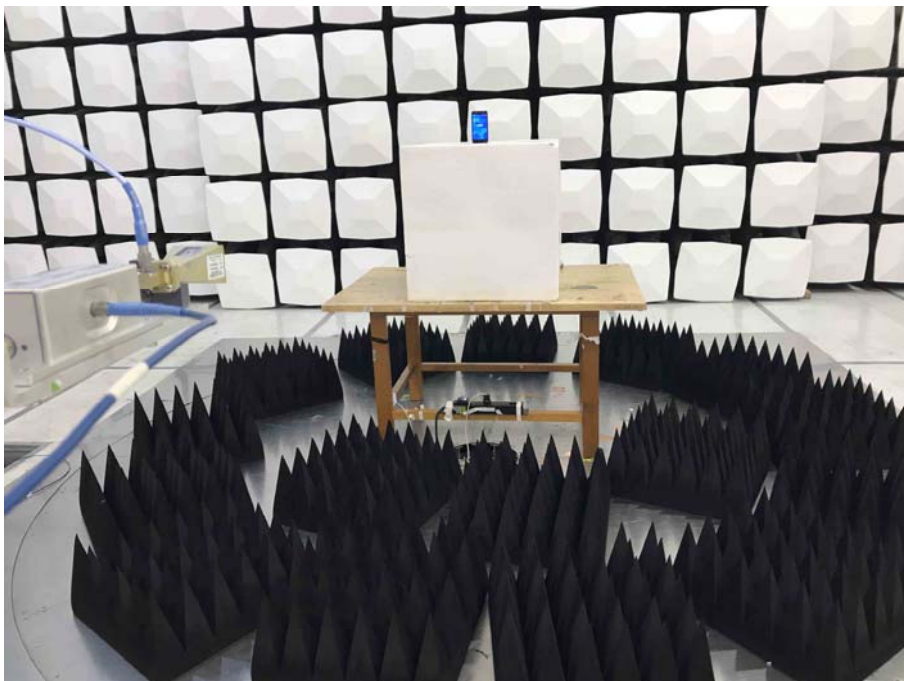

EXHIBIT 4 - TEST SETUP PHOTOGRAPHS

Spurious Radiation Test Setup (9kHz to 30MHz)

Spurious Radiation Test Setup (30MHz to 1G)

Spurious Radiation Test Setup (1GHz to 18GHz)

Radiation Emission Test Setup (18GHz to 40GHz)

Extreme Condition Test Setup

Mobile Communication Test Setup