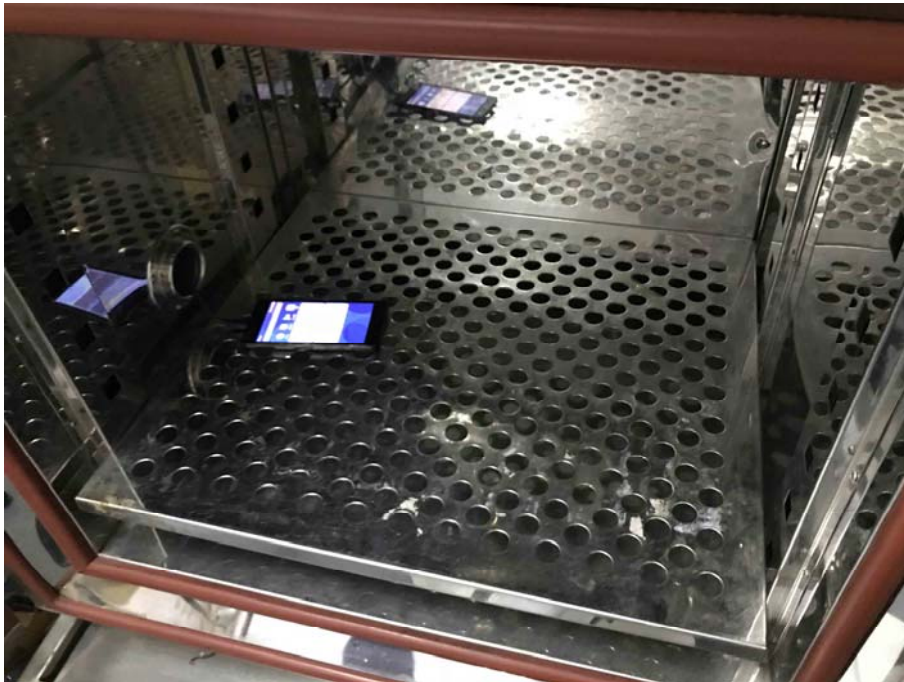

EXHIBIT 4 - TEST SETUP PHOTOGRAPHS

Spurious Radiation Test Setup (9kHz to 30MHz)

Spurious Radiation Test Setup (30MHz to 1G)

Spurious Radiation Test Setup (1GHz to 18GHz)

Radiation Emission Test Setup (18GHz to 40GHz)

Extreme Condition Test Setup

Mobile Communication Test Setup