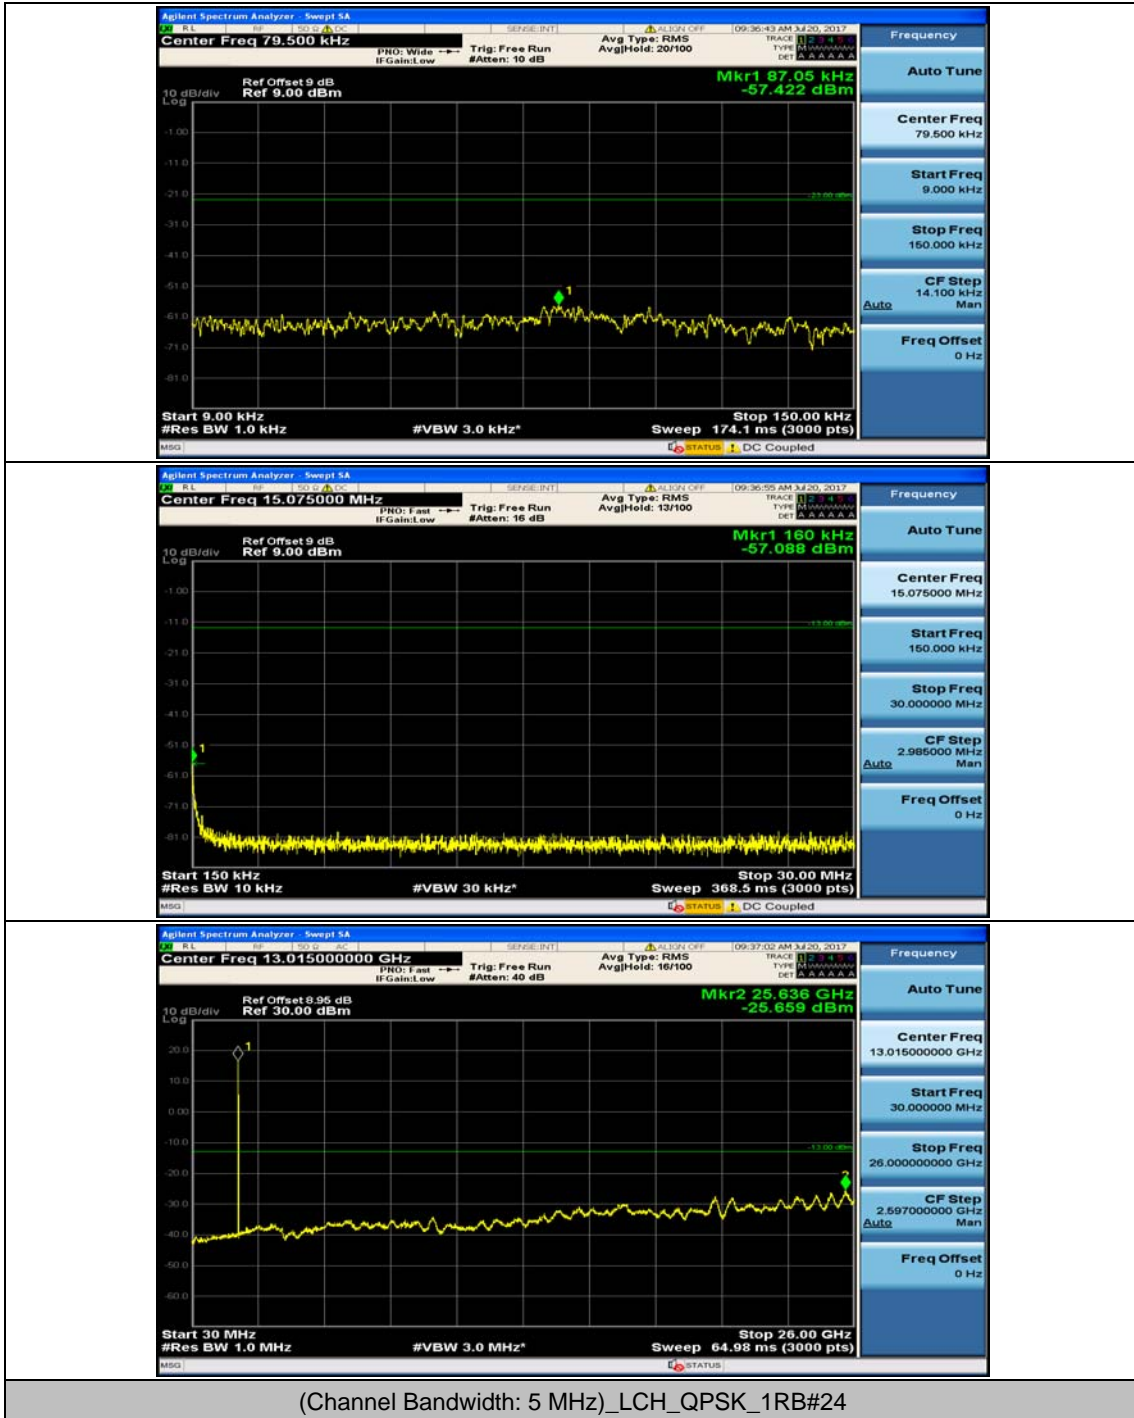

(Channel Bandwidth: 3 MHz)_HCH_16QAM_1RB#0

(Channel Bandwidth: 3 MHz)_HCH_16QAM_1RB#7

Channel Bandwidth: 5 MHz

(Channel Bandwidth: 5 MHz)_MCH_QPSK_1RB#0

(Channel Bandwidth: 5 MHz)_MCH_QPSK_1RB#12

(Channel Bandwidth: 5 MHz)_HCH_QPSK_1RB#0

(Channel Bandwidth: 5 MHz)_HCH_QPSK_1RB#12

(Channel Bandwidth: 5 MHz)_LCH_16QAM_1RB#0

(Channel Bandwidth: 5 MHz)_LCH_16QAM_1RB#12

(Channel Bandwidth: 5 MHz)_MCH_16QAM_1RB#0

(Channel Bandwidth: 5 MHz)_MCH_16QAM_1RB#12