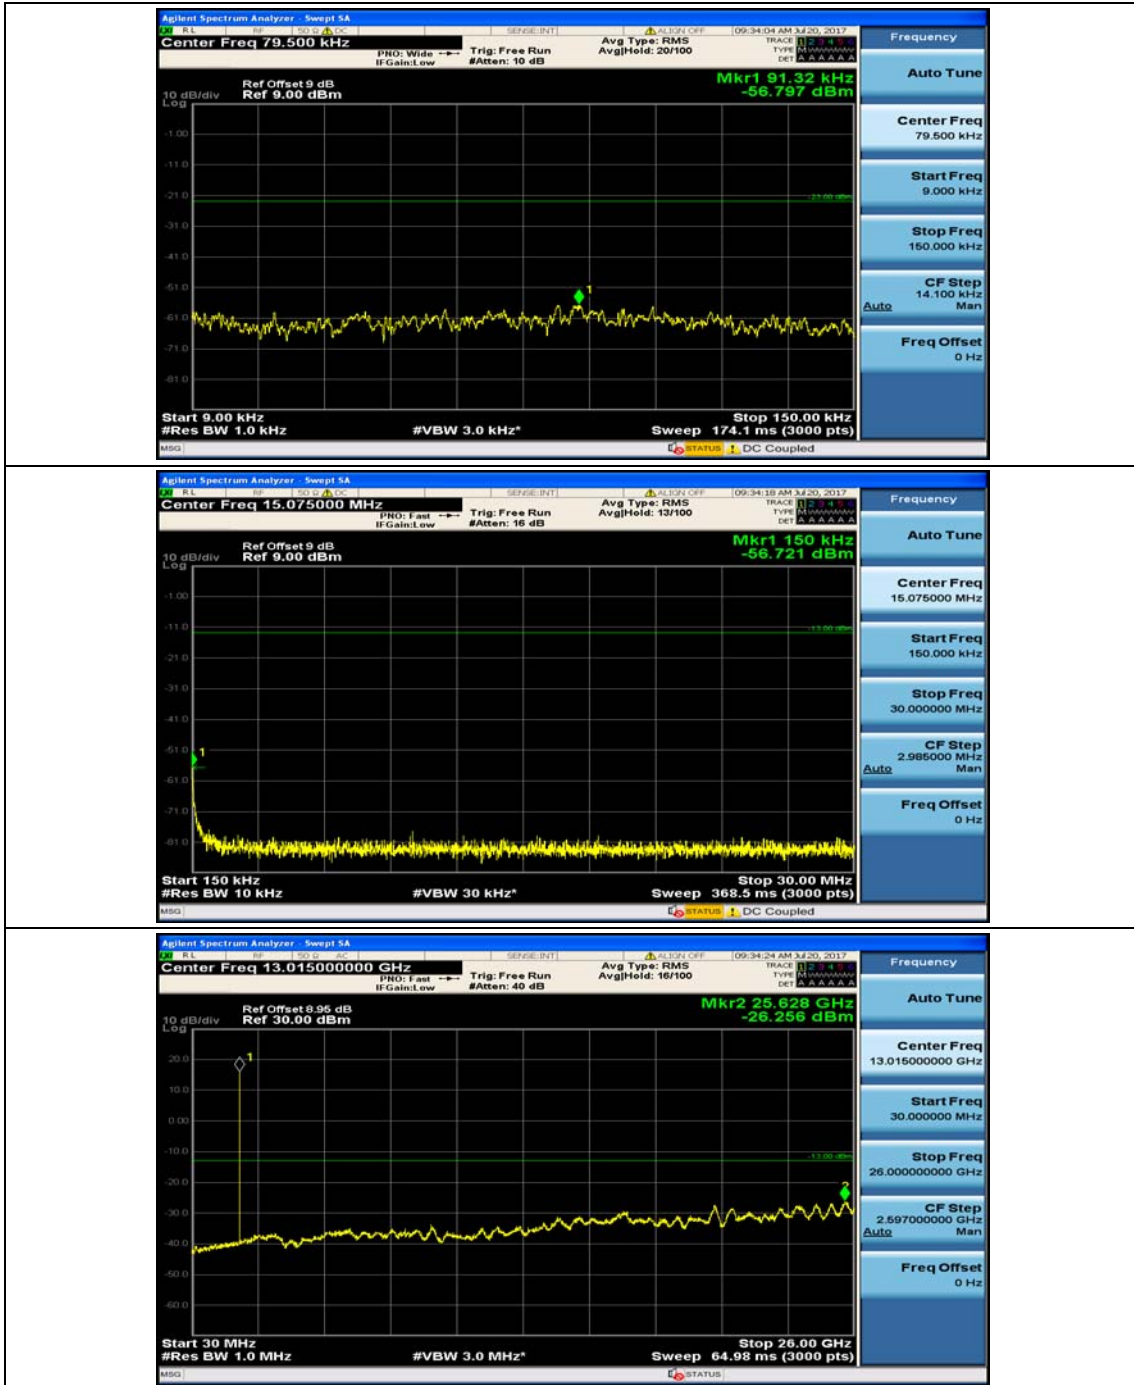

(Channel Bandwidth: 1.4 MHz)_HCH_16QAM_1RB#0

(Channel Bandwidth: 1.4 MHz)_HCH_16QAM_1RB#3

Channel Bandwidth: 3 MHz

(Channel Bandwidth: 3 MHz)_MCH_QPSK_1RB#0

(Channel Bandwidth: 3 MHz)_MCH_QPSK_1RB#7

(Channel Bandwidth: 3 MHz)_HCH_QPSK_1RB#0

(Channel Bandwidth: 3 MHz)_HCH_QPSK_1RB#7

(Channel Bandwidth: 3 MHz)_LCH_16QAM_1RB#0

(Channel Bandwidth: 3 MHz)_LCH_16QAM_1RB#7

(Channel Bandwidth: 3 MHz)_MCH_16QAM_1RB#0

(Channel Bandwidth: 3 MHz)_MCH_16QAM_1RB#7

(Channel Bandwidth: 3 MHz)_HCH_16QAM_1RB#0

(Channel Bandwidth: 3 MHz)_HCH_16QAM_1RB#7

Channel Bandwidth: 5 MHz

(Channel Bandwidth: 5 MHz)_MCH_QPSK_1RB#0

(Channel Bandwidth: 5 MHz)_MCH_QPSK_1RB#12

(Channel Bandwidth: 5 MHz)_HCH_QPSK_1RB#0