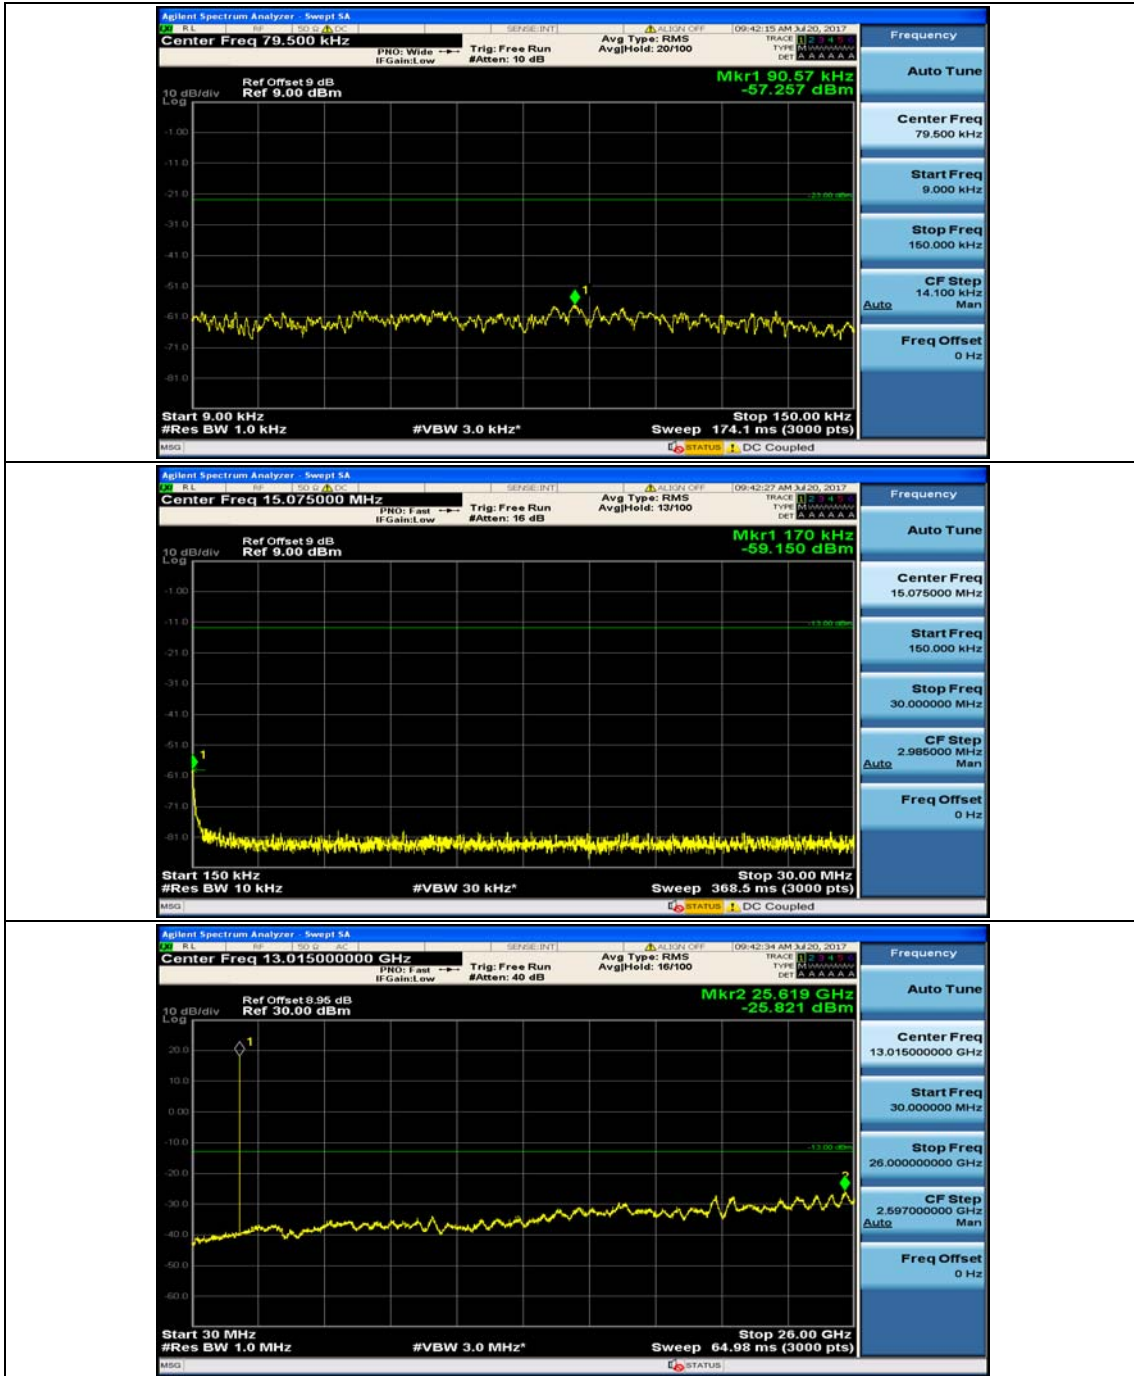

(Channel Bandwidth: 3 MHz)_HCH_QPSK_1RB#7

(Channel Bandwidth: 3 MHz)_LCH_16QAM_1RB#0

(Channel Bandwidth: 3 MHz)_LCH_16QAM_1RB#7

(Channel Bandwidth: 3 MHz)_MCH_16QAM_1RB#0

(Channel Bandwidth: 3 MHz)_MCH_16QAM_1RB#7

(Channel Bandwidth: 3 MHz)_HCH_16QAM_1RB#0

(Channel Bandwidth: 3 MHz)_HCH_16QAM_1RB#7

Channel Bandwidth: 5 MHz

(Channel Bandwidth: 5 MHz)_MCH_QPSK_1RB#0

(Channel Bandwidth: 5 MHz)_MCH_QPSK_1RB#12

(Channel Bandwidth: 5 MHz)_HCH_QPSK_1RB#0

(Channel Bandwidth: 5 MHz)_HCH_QPSK_1RB#12

(Channel Bandwidth: 5 MHz)_LCH_16QAM_1RB#0

(Channel Bandwidth: 5 MHz)_LCH_16QAM_1RB#12

(Channel Bandwidth: 5 MHz)_MCH_16QAM_1RB#0

(Channel Bandwidth: 5 MHz)_MCH_16QAM_1RB#12