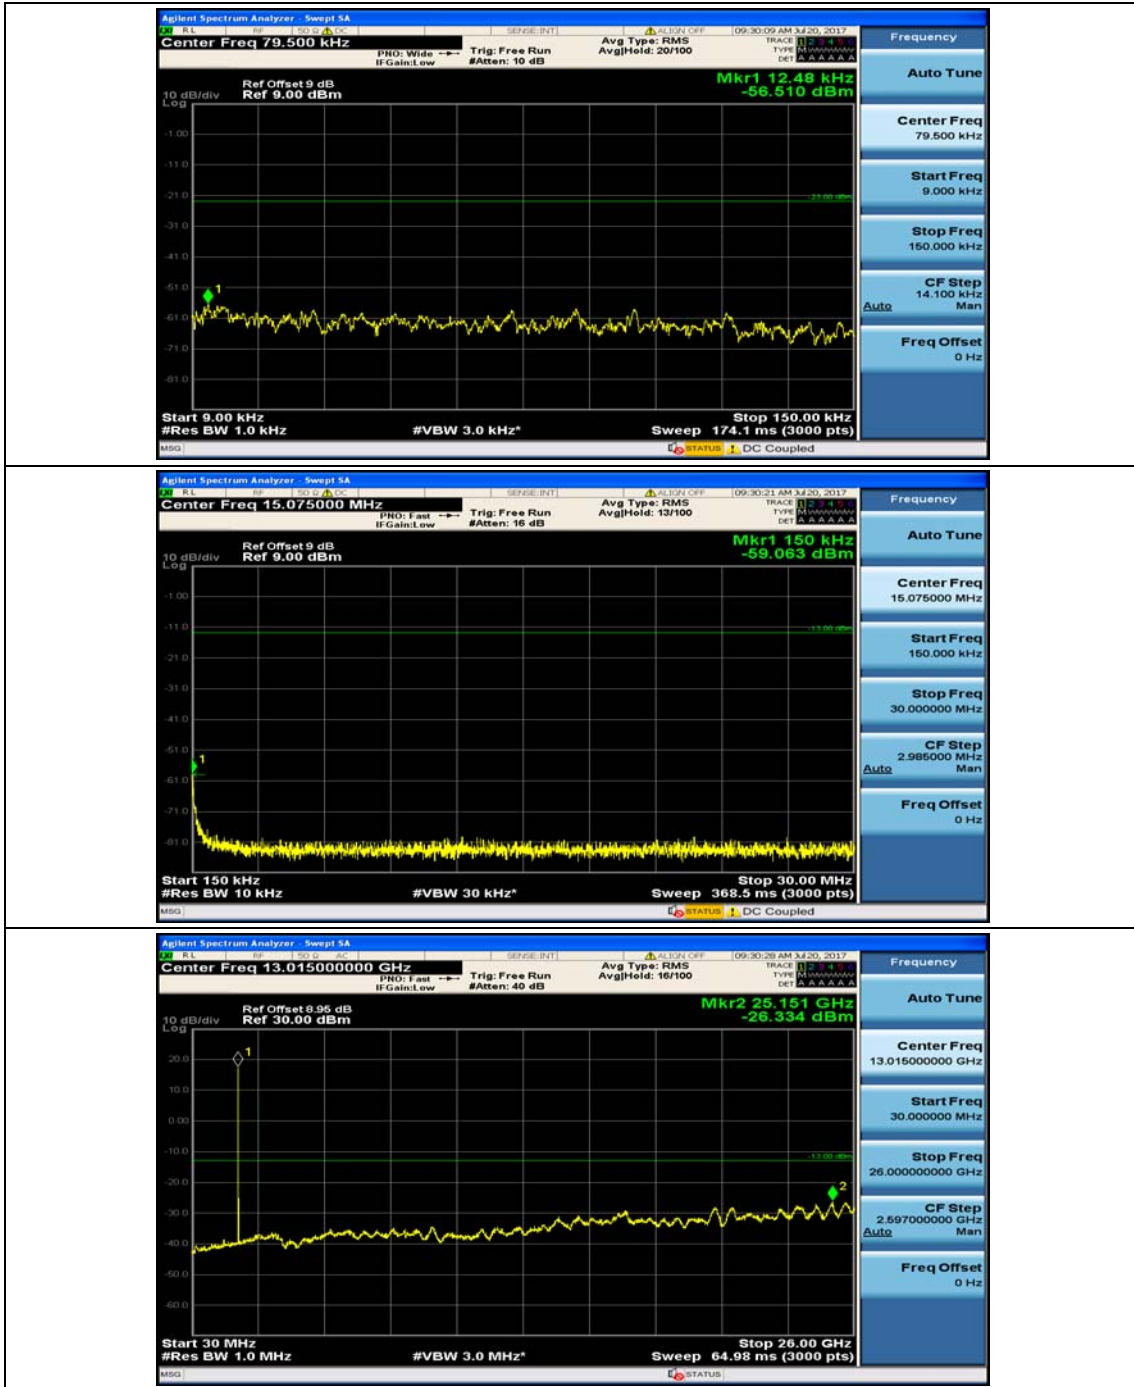

(Channel Bandwidth: 1.4 MHz)_HCH_16QAM_1RB#0

(Channel Bandwidth: 1.4 MHz)_HCH_16QAM_1RB#3

Channel Bandwidth: 3 MHz

(Channel Bandwidth: 3 MHz)_MCH_QPSK_1RB#0

(Channel Bandwidth: 3 MHz)_MCH_QPSK_1RB#7

(Channel Bandwidth: 3 MHz)_HCH_QPSK_1RB#0

(Channel Bandwidth: 3 MHz)_HCH_QPSK_1RB#7

(Channel Bandwidth: 3 MHz)_LCH_16QAM_1RB#0

(Channel Bandwidth: 3 MHz)_LCH_16QAM_1RB#7

(Channel Bandwidth: 3 MHz)_MCH_16QAM_1RB#0

(Channel Bandwidth: 3 MHz)_MCH_16QAM_1RB#7

(Channel Bandwidth: 3 MHz)_HCH_16QAM_1RB#0

(Channel Bandwidth: 3 MHz)_HCH_16QAM_1RB#7

Channel Bandwidth: 5 MHz

(Channel Bandwidth: 5 MHz)_MCH_QPSK_1RB#0

(Channel Bandwidth: 5 MHz)_MCH_QPSK_1RB#12

(Channel Bandwidth: 5 MHz)_HCH_QPSK_1RB#0