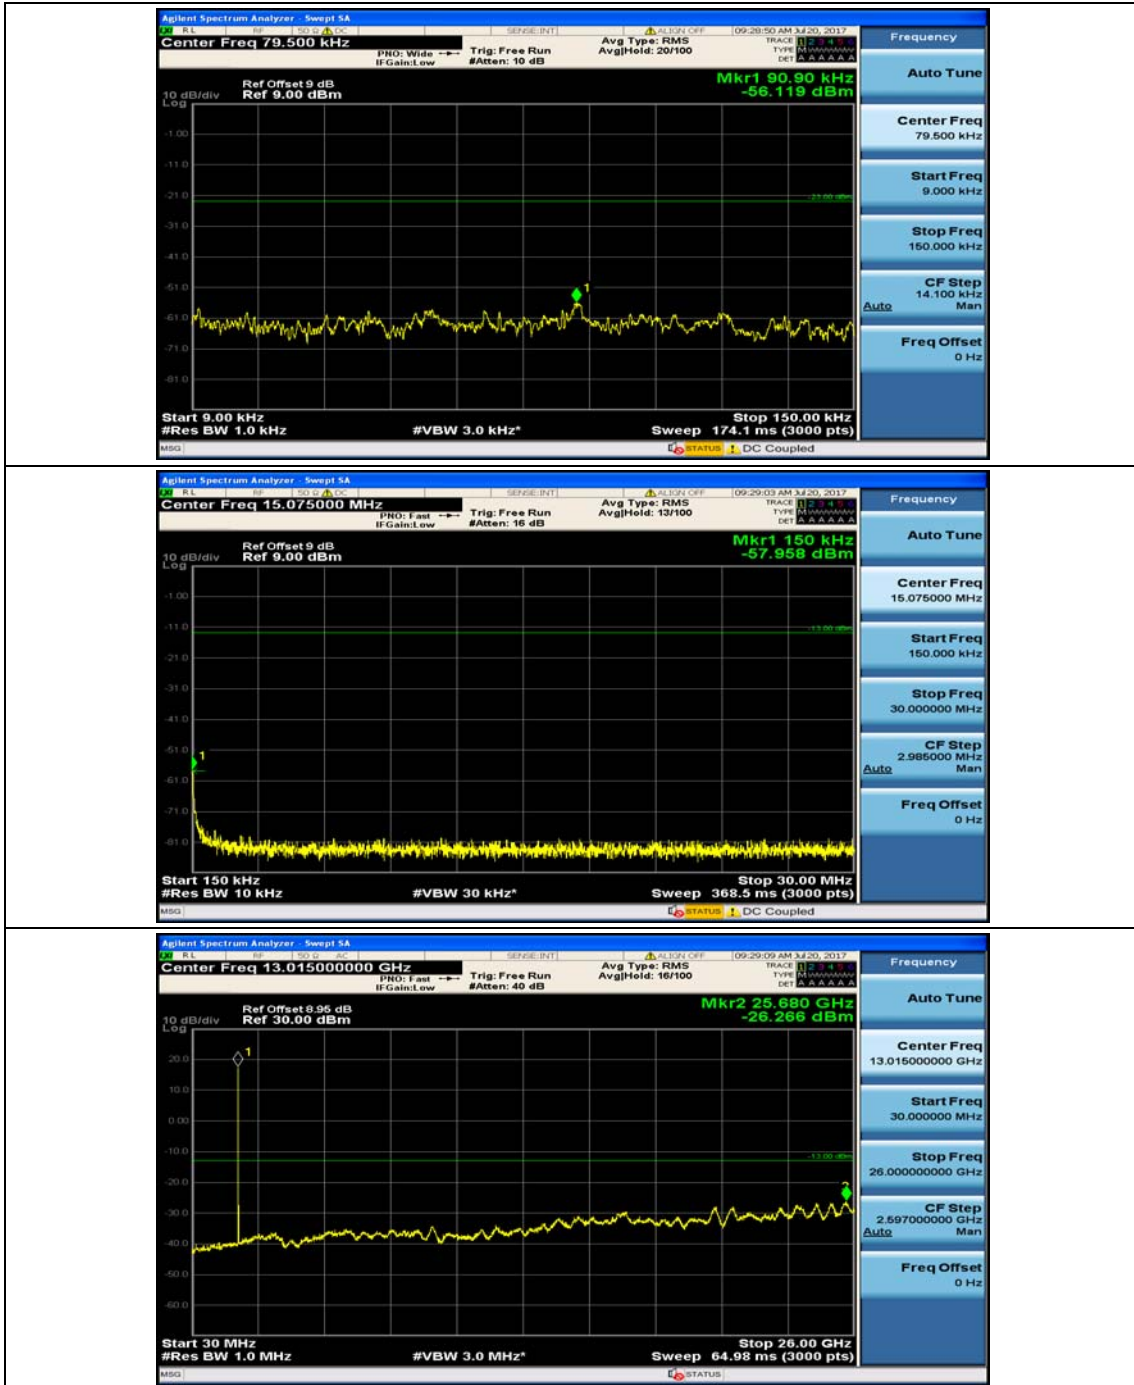

(Channel Bandwidth: 1.4 MHz)_HCH_16QAM_1RB#0

(Channel Bandwidth: 1.4 MHz)_HCH_16QAM_1RB#3

Channel Bandwidth: 3 MHz

(Channel Bandwidth: 3 MHz)_MCH_QPSK_1RB#0

(Channel Bandwidth: 3 MHz)_MCH_QPSK_1RB#7

(Channel Bandwidth: 3 MHz)_HCH_QPSK_1RB#0

(Channel Bandwidth: 3 MHz)_HCH_QPSK_1RB#7

(Channel Bandwidth: 3 MHz)_LCH_16QAM_1RB#0

(Channel Bandwidth: 3 MHz)_LCH_16QAM_1RB#7

(Channel Bandwidth: 3 MHz)_MCH_16QAM_1RB#0

(Channel Bandwidth: 3 MHz)_MCH_16QAM_1RB#7

(Channel Bandwidth: 3 MHz)_HCH_16QAM_1RB#0

(Channel Bandwidth: 3 MHz)_HCH_16QAM_1RB#7

Channel Bandwidth: 5 MHz

(Channel Bandwidth: 5 MHz)_MCH_QPSK_1RB#0

(Channel Bandwidth: 5 MHz)_MCH_QPSK_1RB#12

(Channel Bandwidth: 5 MHz)_HCH_QPSK_1RB#0