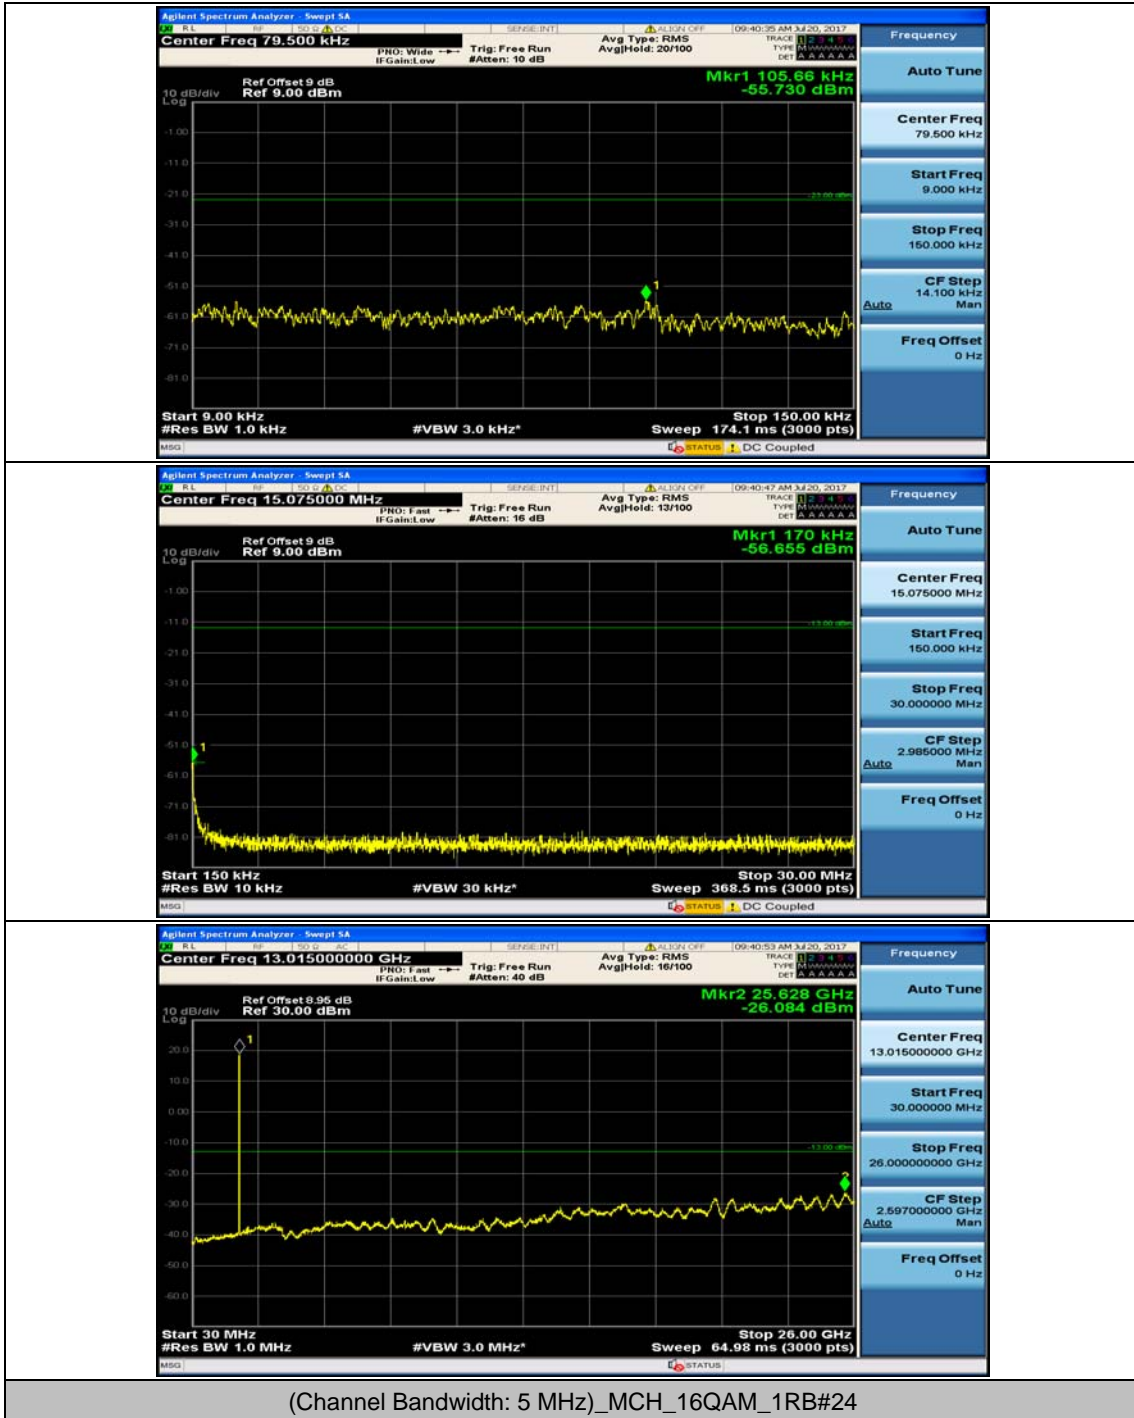

(Channel Bandwidth: 5 MHz)_HCH_QPSK_1RB#12

(Channel Bandwidth: 5 MHz)_LCH_16QAM_1RB#0

(Channel Bandwidth: 5 MHz)_LCH_16QAM_1RB#12

(Channel Bandwidth: 5 MHz)_MCH_16QAM_1RB#0

(Channel Bandwidth: 5 MHz)_MCH_16QAM_1RB#12