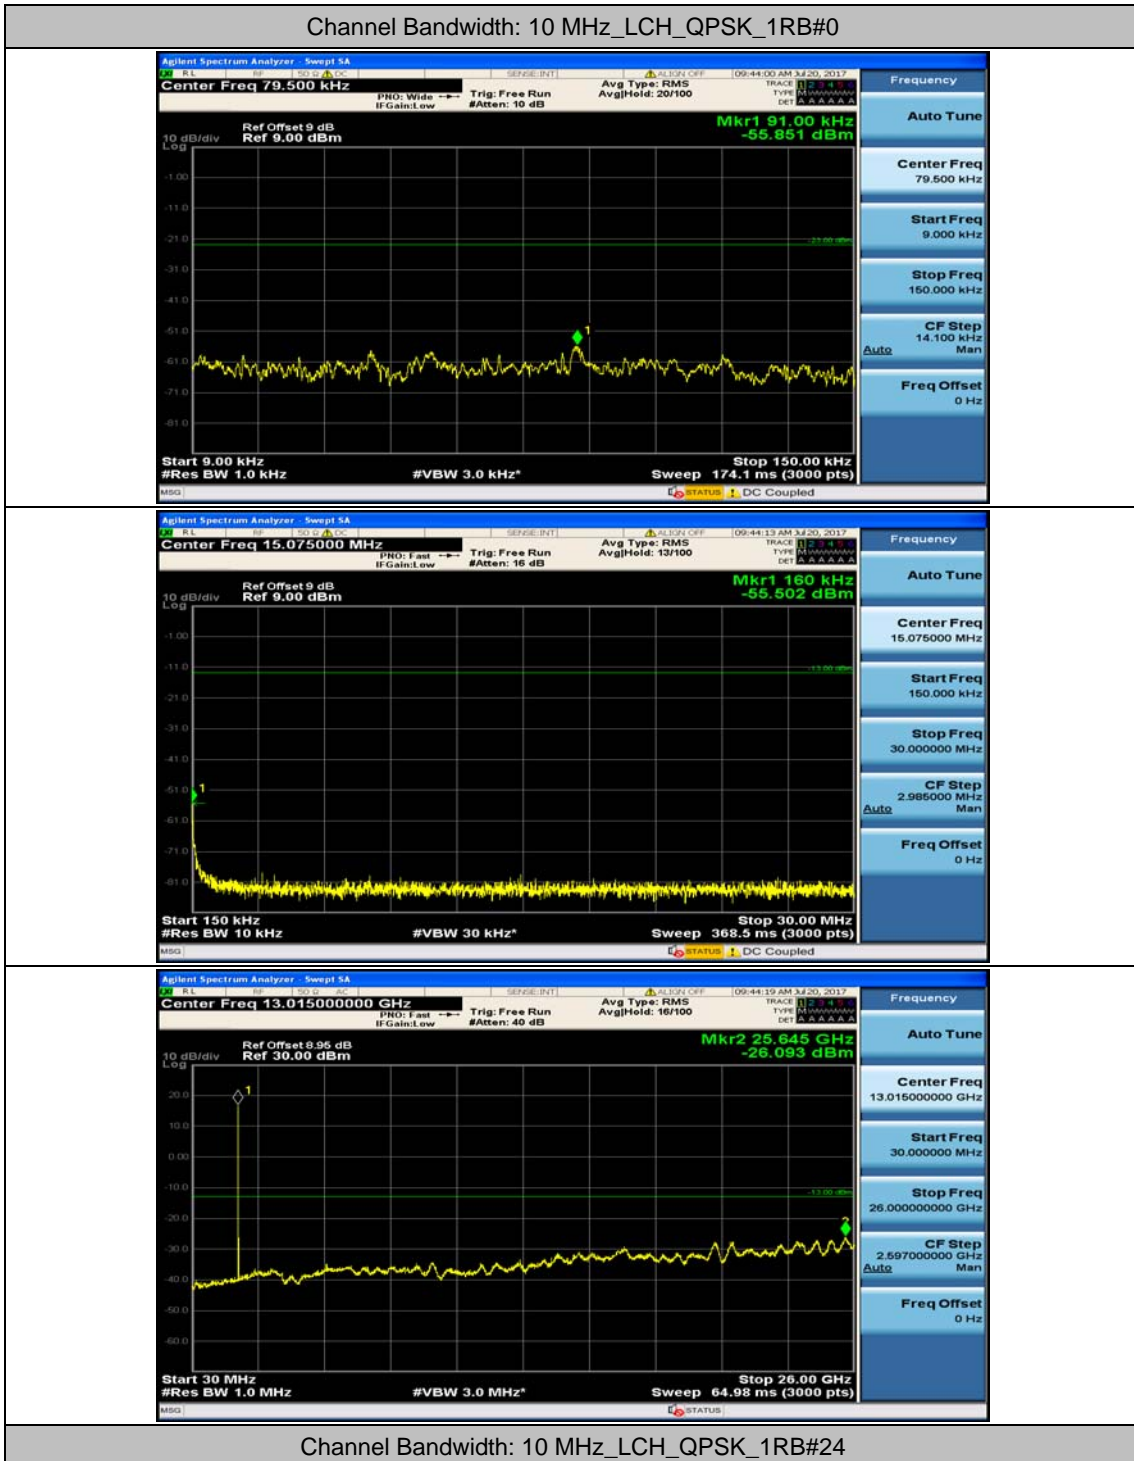

(Channel Bandwidth: 5 MHz)_HCH_16QAM_1RB#0

(Channel Bandwidth: 5 MHz)_HCH_16QAM_1RB#12

Channel Bandwidth: 10 MHz

Channel Bandwidth: 10 MHz_MCH_QPSK_1RB#0

Channel Bandwidth: 10 MHz_MCH_QPSK_1RB#24

Channel Bandwidth: 10 MHz_HCH_QPSK_1RB#0