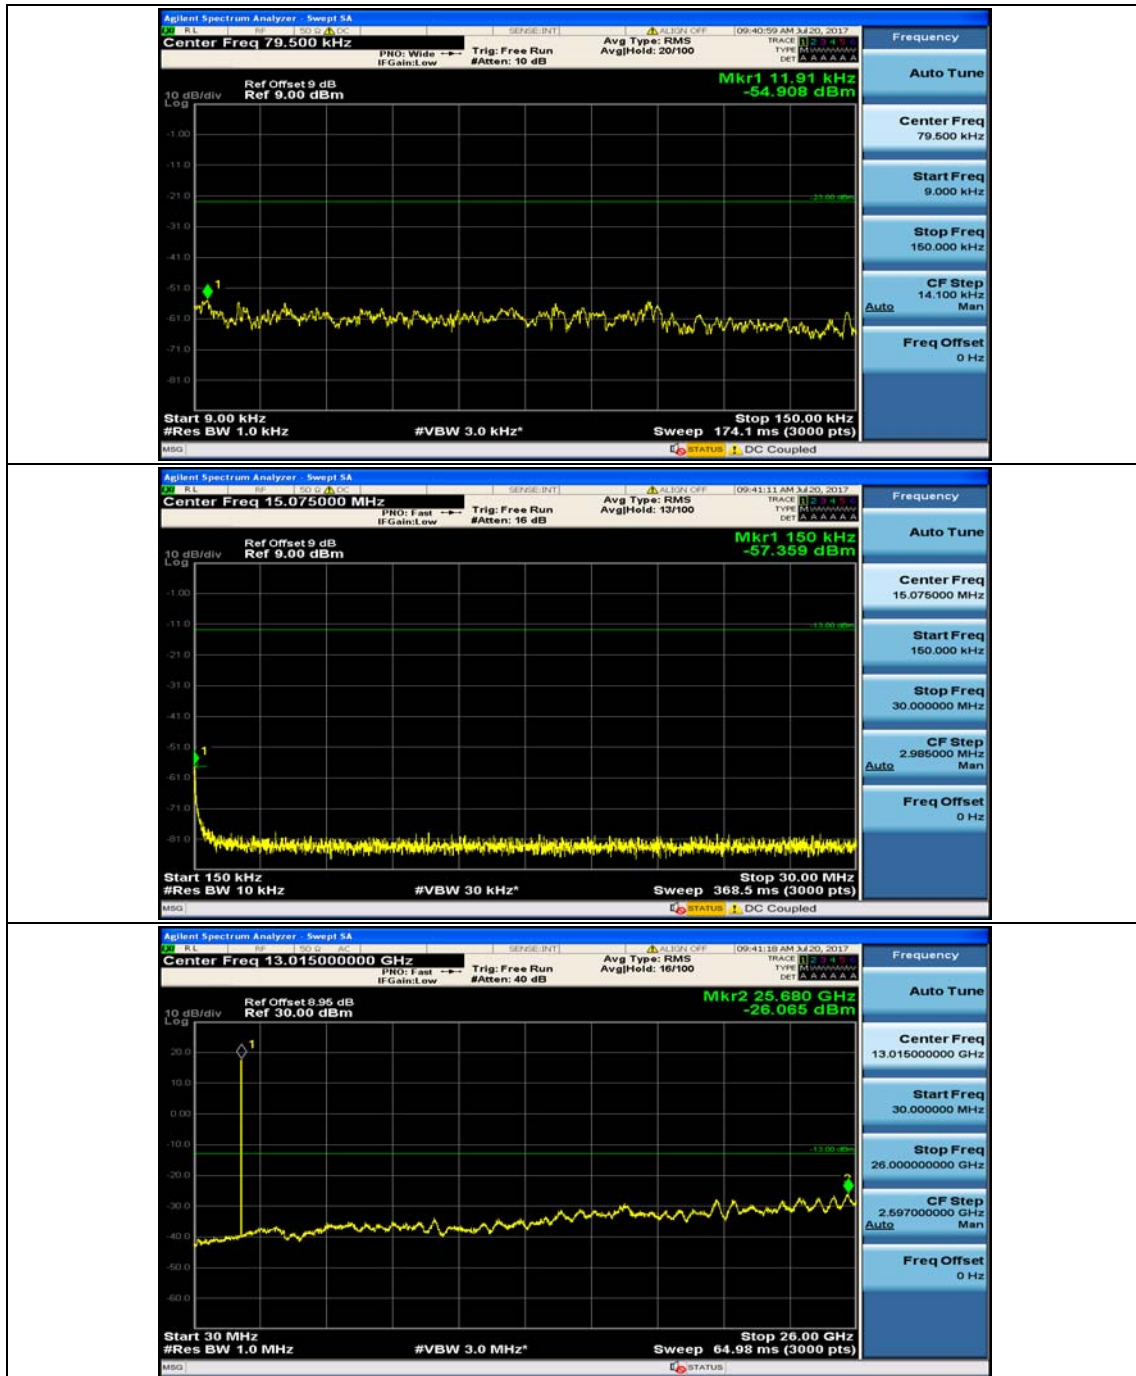

(Channel Bandwidth: 5 MHz)_HCH_QPSK_1RB#12

(Channel Bandwidth: 5 MHz)_LCH_16QAM_1RB#0

(Channel Bandwidth: 5 MHz)_LCH_16QAM_1RB#12

(Channel Bandwidth: 5 MHz)_MCH_16QAM_1RB#0

(Channel Bandwidth: 5 MHz)_MCH_16QAM_1RB#12