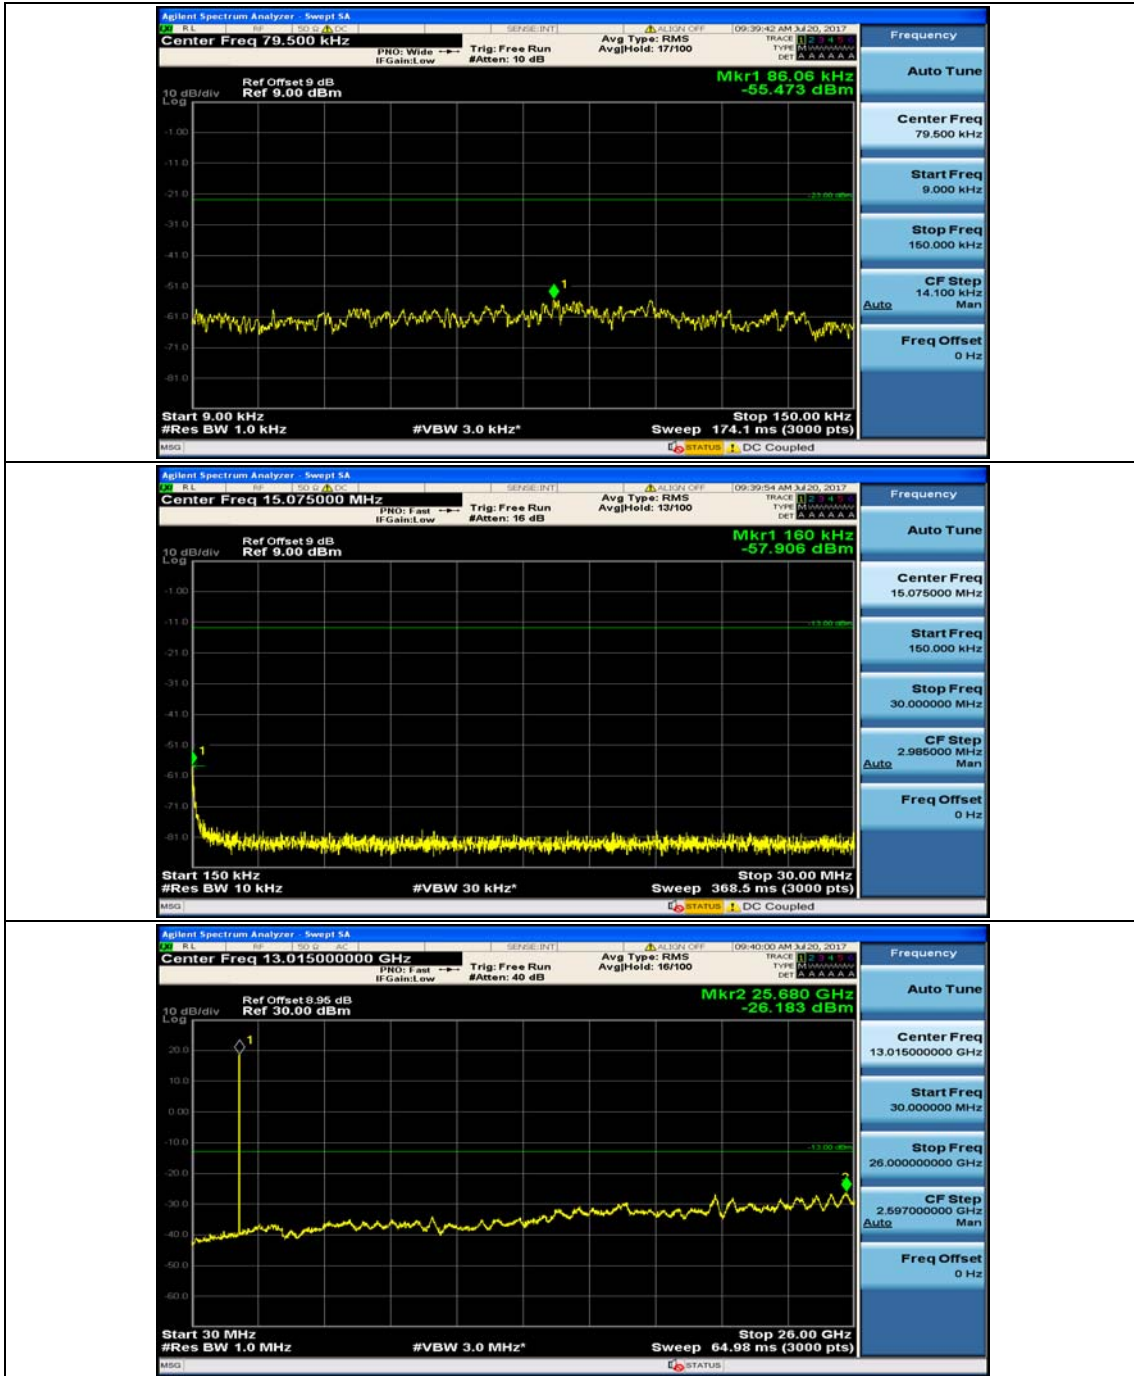

(Channel Bandwidth: 3 MHz)_HCH_QPSK_1RB#7

(Channel Bandwidth: 3 MHz)_LCH_16QAM_1RB#0

(Channel Bandwidth: 3 MHz)_LCH_16QAM_1RB#7

(Channel Bandwidth: 3 MHz)_MCH_16QAM_1RB#0

(Channel Bandwidth: 3 MHz)_MCH_16QAM_1RB#7

(Channel Bandwidth: 3 MHz)_HCH_16QAM_1RB#0

(Channel Bandwidth: 3 MHz)_HCH_16QAM_1RB#7

Channel Bandwidth: 5 MHz

(Channel Bandwidth: 5 MHz)_MCH_QPSK_1RB#0

(Channel Bandwidth: 5 MHz)_MCH_QPSK_1RB#12

(Channel Bandwidth: 5 MHz)_HCH_QPSK_1RB#0

(Channel Bandwidth: 5 MHz)_HCH_QPSK_1RB#12

(Channel Bandwidth: 5 MHz)_LCH_16QAM_1RB#0

(Channel Bandwidth: 5 MHz)_LCH_16QAM_1RB#12

(Channel Bandwidth: 5 MHz)_MCH_16QAM_1RB#0

(Channel Bandwidth: 5 MHz)_MCH_16QAM_1RB#12