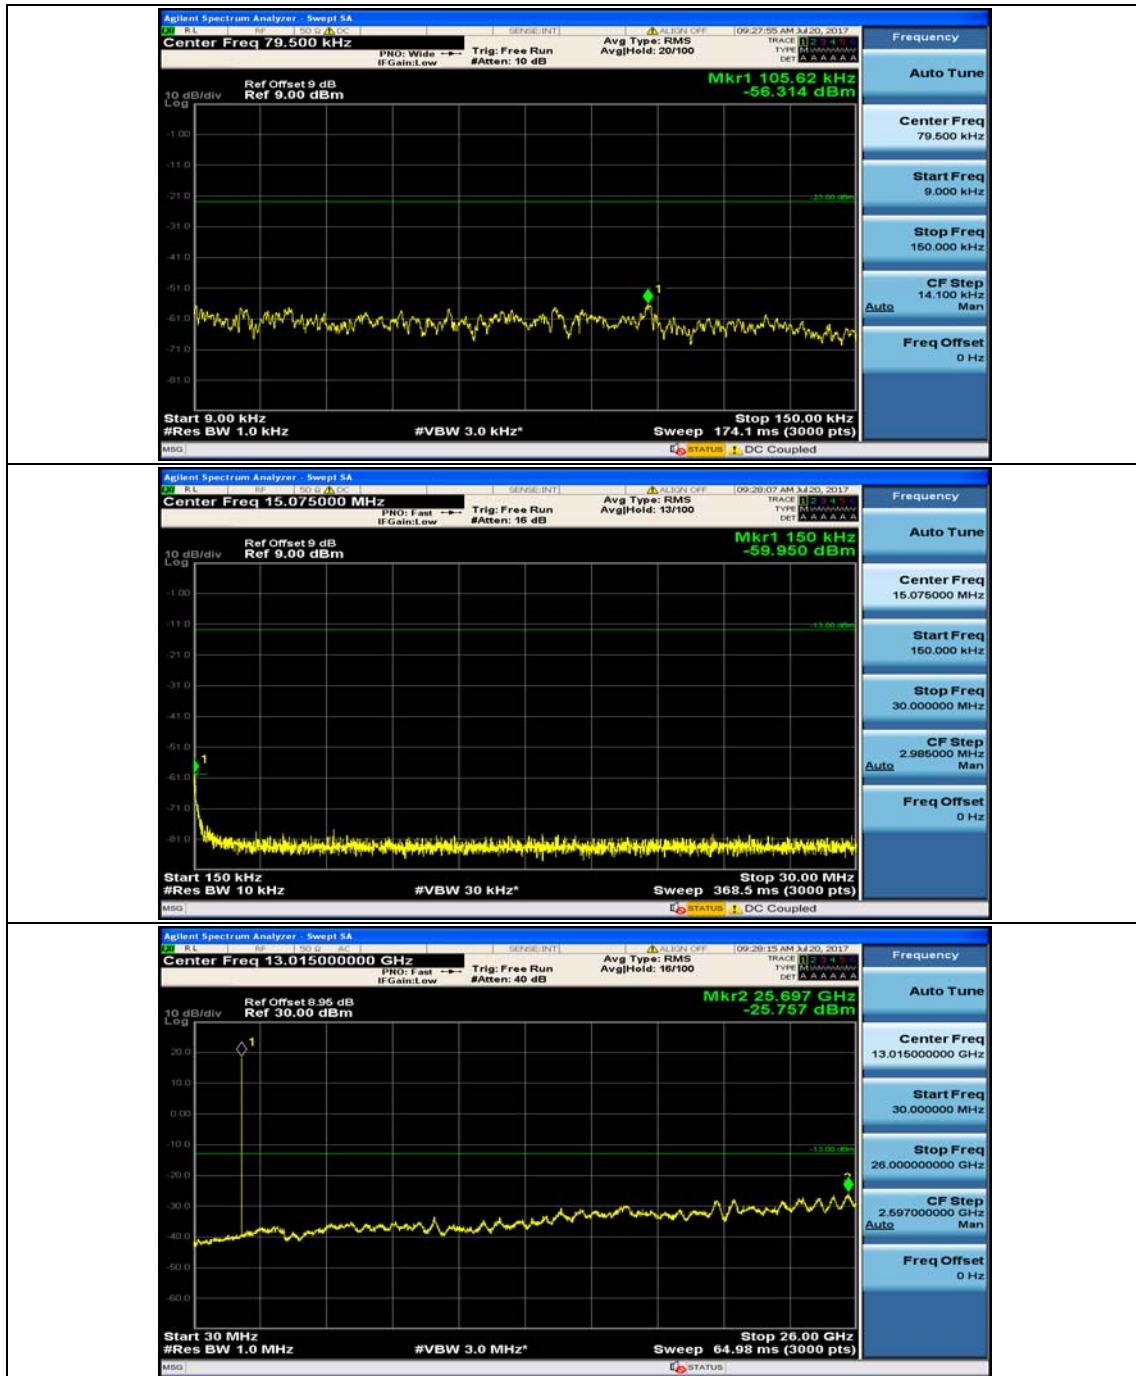

(Channel Bandwidth: 1.4 MHz)_HCH_16QAM_1RB#0

(Channel Bandwidth: 1.4 MHz)_HCH_16QAM_1RB#3

Channel Bandwidth: 3 MHz

(Channel Bandwidth: 3 MHz)_MCH_QPSK_1RB#0

(Channel Bandwidth: 3 MHz)_MCH_QPSK_1RB#7

(Channel Bandwidth: 3 MHz)_HCH_QPSK_1RB#0

(Channel Bandwidth: 3 MHz)_HCH_QPSK_1RB#7

(Channel Bandwidth: 3 MHz)_LCH_16QAM_1RB#0

(Channel Bandwidth: 3 MHz)_LCH_16QAM_1RB#7

(Channel Bandwidth: 3 MHz)_MCH_16QAM_1RB#0

(Channel Bandwidth: 3 MHz)_MCH_16QAM_1RB#7