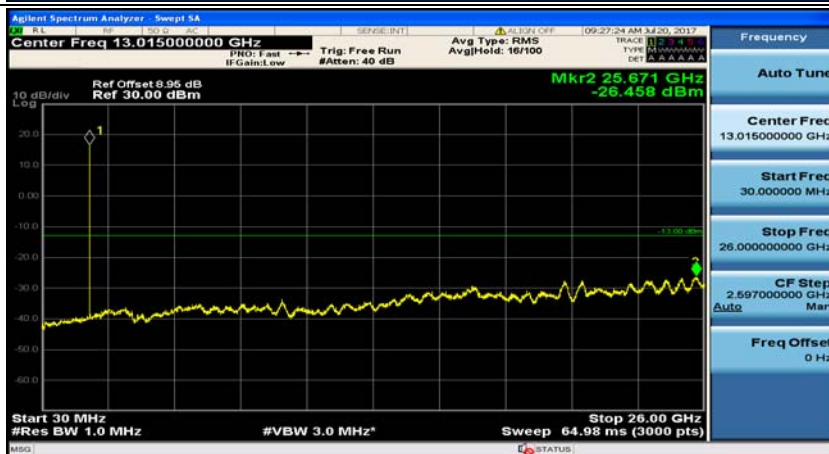

(Channel Bandwidth: 1.4 MHz)_HCH_16QAM_1RB#0

(Channel Bandwidth: 1.4 MHz)_HCH_16QAM_1RB#3

Channel Bandwidth: 3 MHz

(Channel Bandwidth: 3 MHz)_MCH_QPSK_1RB#0

(Channel Bandwidth: 3 MHz)_MCH_QPSK_1RB#7

(Channel Bandwidth: 3 MHz)_HCH_QPSK_1RB#0

(Channel Bandwidth: 3 MHz)_HCH_QPSK_1RB#7

(Channel Bandwidth: 3 MHz)_LCH_16QAM_1RB#0

(Channel Bandwidth: 3 MHz)_LCH_16QAM_1RB#7

(Channel Bandwidth: 3 MHz)_MCH_16QAM_1RB#0

(Channel Bandwidth: 3 MHz)_MCH_16QAM_1RB#7