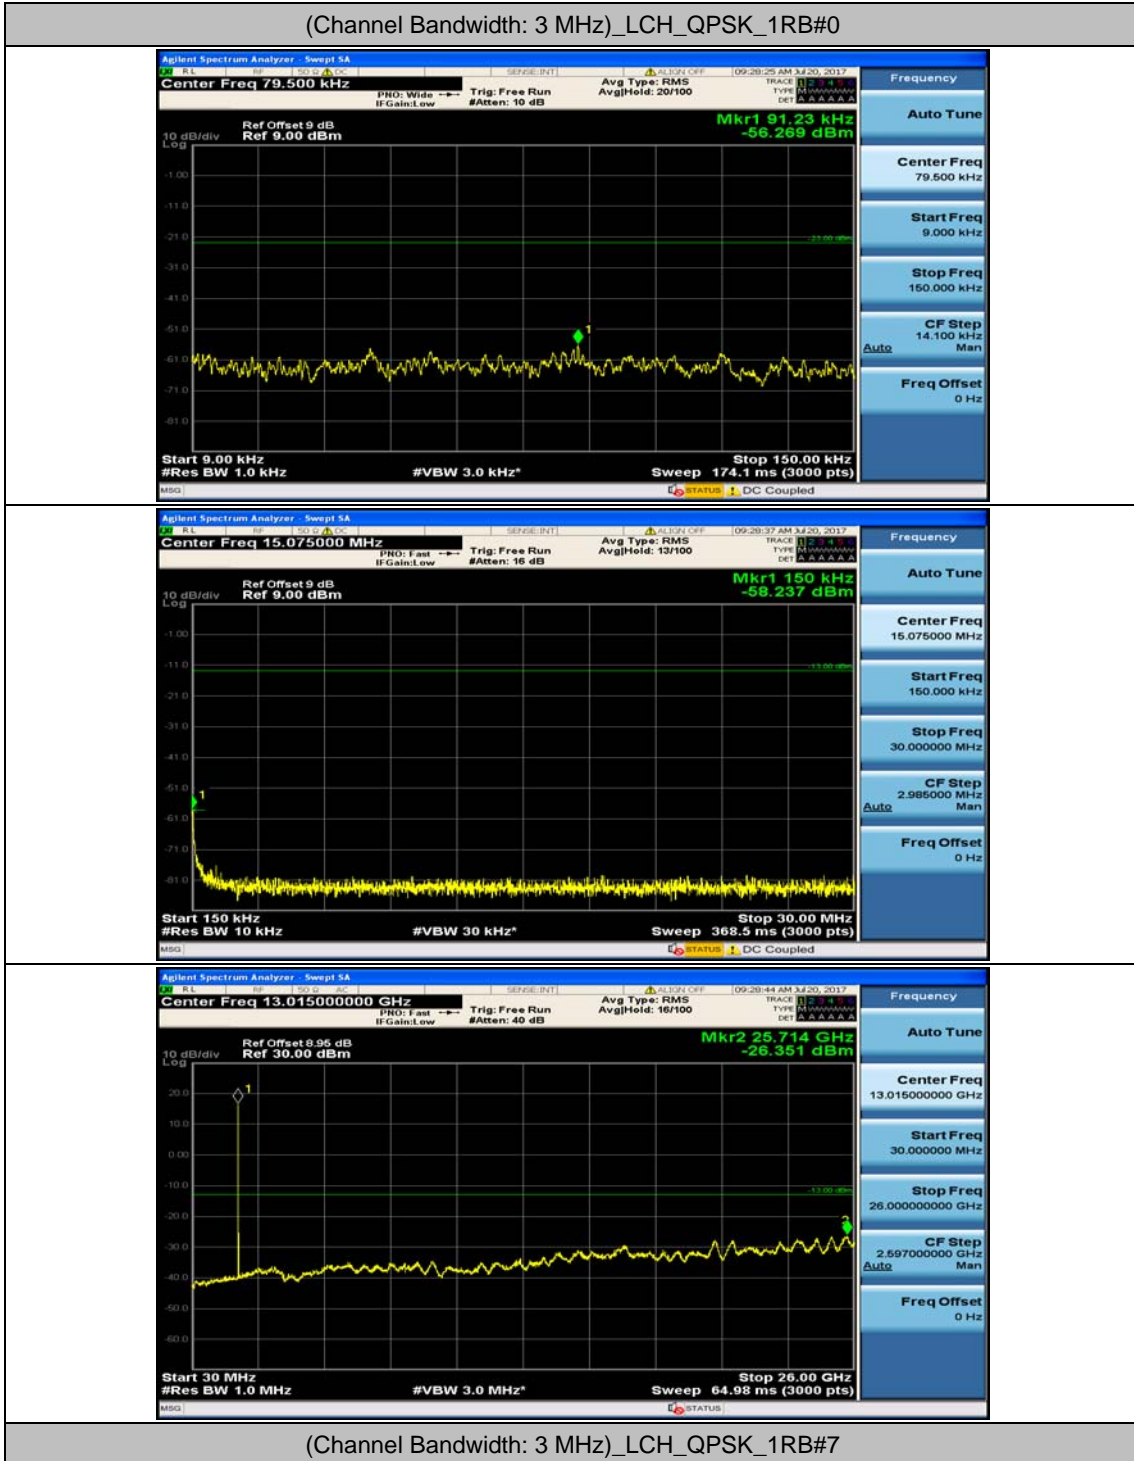

(Channel Bandwidth: 1.4 MHz)_HCH_16QAM_1RB#0

(Channel Bandwidth: 1.4 MHz)_HCH_16QAM_1RB#3

Channel Bandwidth: 3 MHz

(Channel Bandwidth: 3 MHz)_MCH_QPSK_1RB#0

(Channel Bandwidth: 3 MHz)_MCH_QPSK_1RB#7

(Channel Bandwidth: 3 MHz)_HCH_QPSK_1RB#0

(Channel Bandwidth: 3 MHz)_HCH_QPSK_1RB#7

(Channel Bandwidth: 3 MHz)_LCH_16QAM_1RB#0

(Channel Bandwidth: 3 MHz)_LCH_16QAM_1RB#7

(Channel Bandwidth: 3 MHz)_MCH_16QAM_1RB#0

(Channel Bandwidth: 3 MHz)_MCH_16QAM_1RB#7