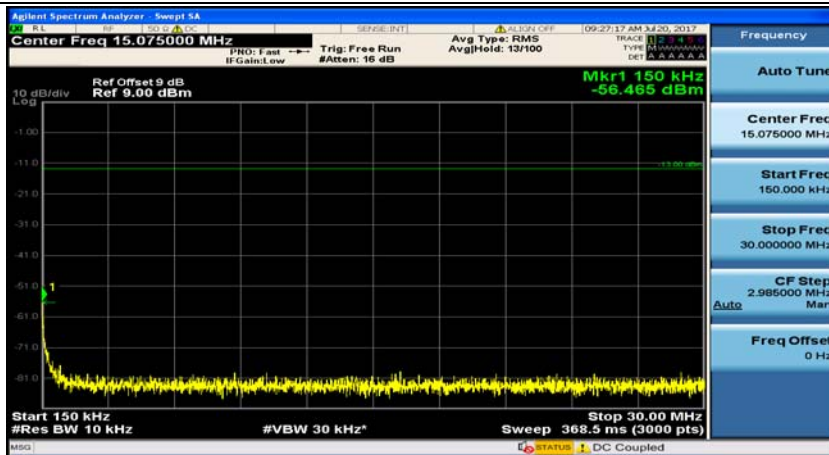

(Channel Bandwidth: 1.4 MHz)_HCH_16QAM_1RB#0

(Channel Bandwidth: 1.4 MHz)_HCH_16QAM_1RB#3

Channel Bandwidth: 3 MHz

(Channel Bandwidth: 3 MHz)_MCH_QPSK_1RB#0

(Channel Bandwidth: 3 MHz)_MCH_QPSK_1RB#7

(Channel Bandwidth: 3 MHz)_HCH_QPSK_1RB#0

(Channel Bandwidth: 3 MHz)_HCH_QPSK_1RB#7

(Channel Bandwidth: 3 MHz)_LCH_16QAM_1RB#0

(Channel Bandwidth: 3 MHz)_LCH_16QAM_1RB#7

(Channel Bandwidth: 3 MHz)_MCH_16QAM_1RB#0

(Channel Bandwidth: 3 MHz)_MCH_16QAM_1RB#7