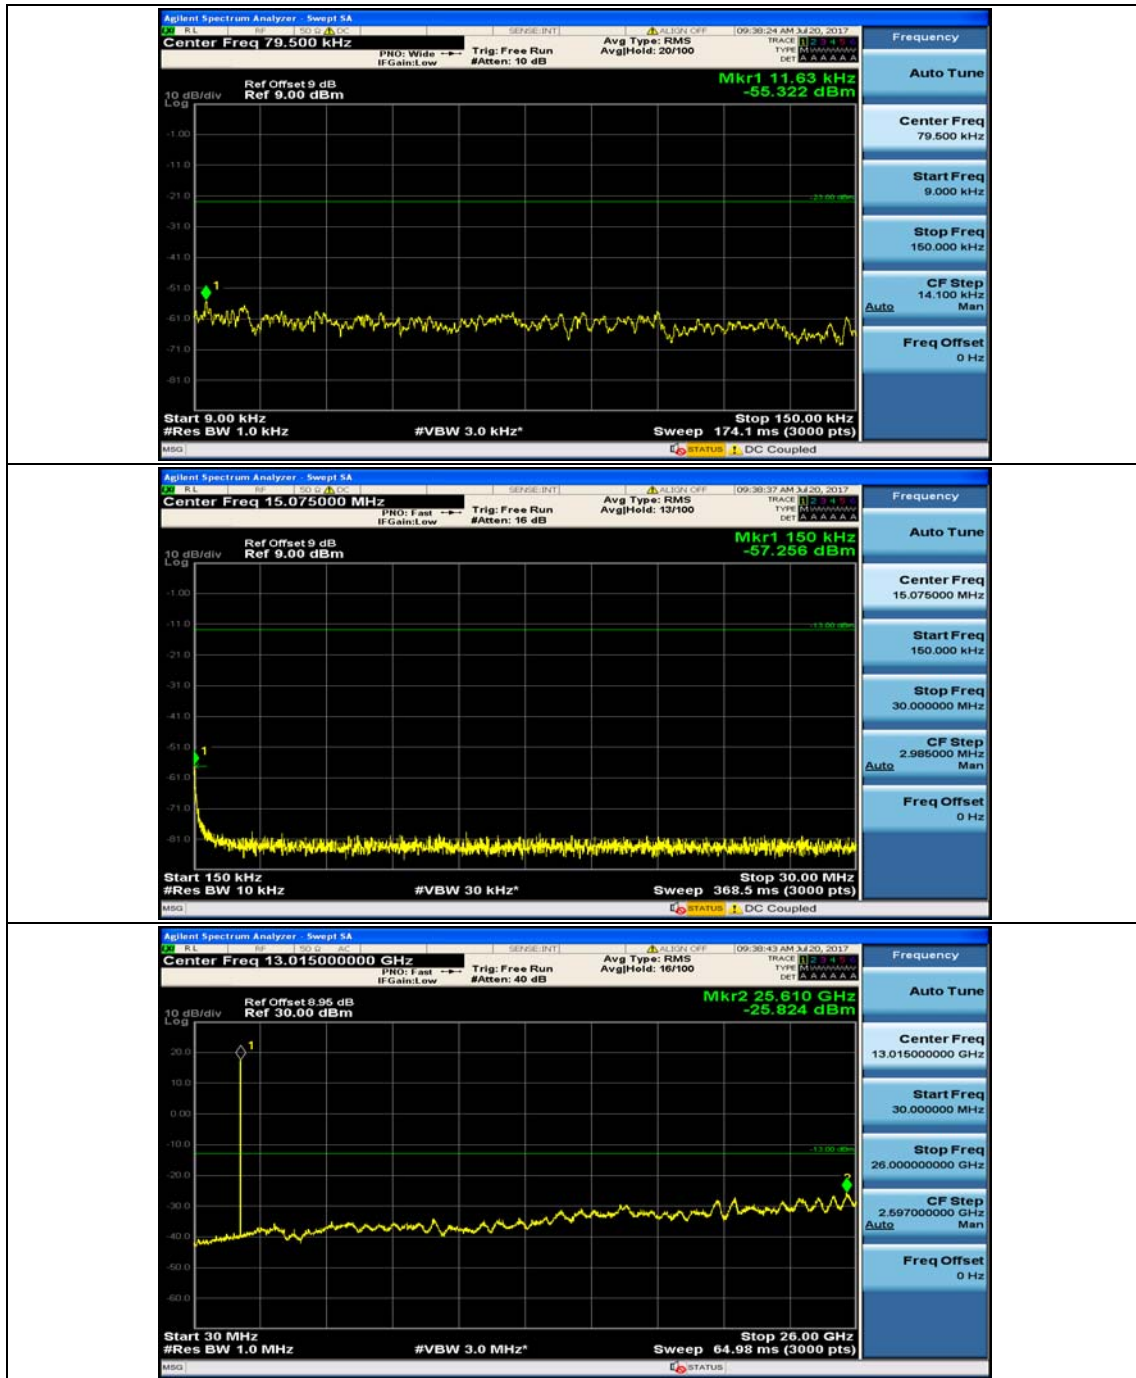

(Channel Bandwidth: 5 MHz)_HCH_QPSK_1RB#12

(Channel Bandwidth: 5 MHz)_LCH_16QAM_1RB#0

(Channel Bandwidth: 5 MHz)_LCH_16QAM_1RB#12

(Channel Bandwidth: 5 MHz)_MCH_16QAM_1RB#0

(Channel Bandwidth: 5 MHz)_MCH_16QAM_1RB#12