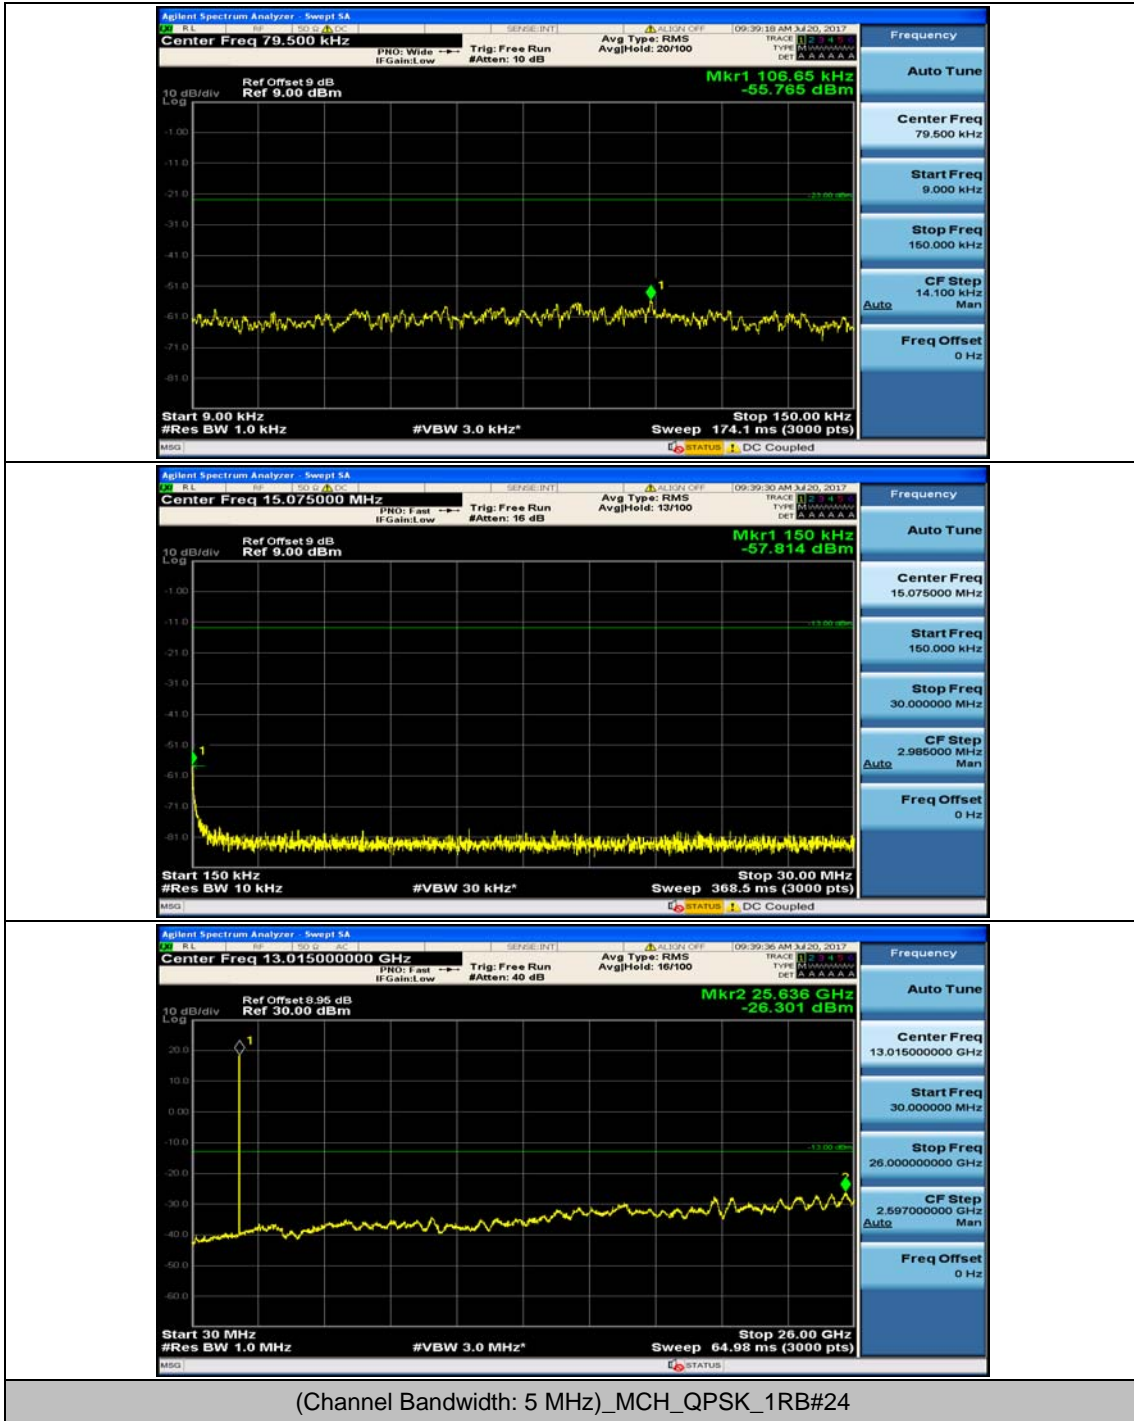

(Channel Bandwidth: 3 MHz)_HCH_16QAM_1RB#0

(Channel Bandwidth: 3 MHz)_HCH_16QAM_1RB#7

Channel Bandwidth: 5 MHz

(Channel Bandwidth: 5 MHz)_MCH_QPSK_1RB#0

(Channel Bandwidth: 5 MHz)_MCH_QPSK_1RB#12

(Channel Bandwidth: 5 MHz)_HCH_QPSK_1RB#0

(Channel Bandwidth: 5 MHz)_HCH_QPSK_1RB#12

(Channel Bandwidth: 5 MHz)_LCH_16QAM_1RB#0

(Channel Bandwidth: 5 MHz)_LCH_16QAM_1RB#12

(Channel Bandwidth: 5 MHz)_MCH_16QAM_1RB#0

(Channel Bandwidth: 5 MHz)_MCH_16QAM_1RB#12