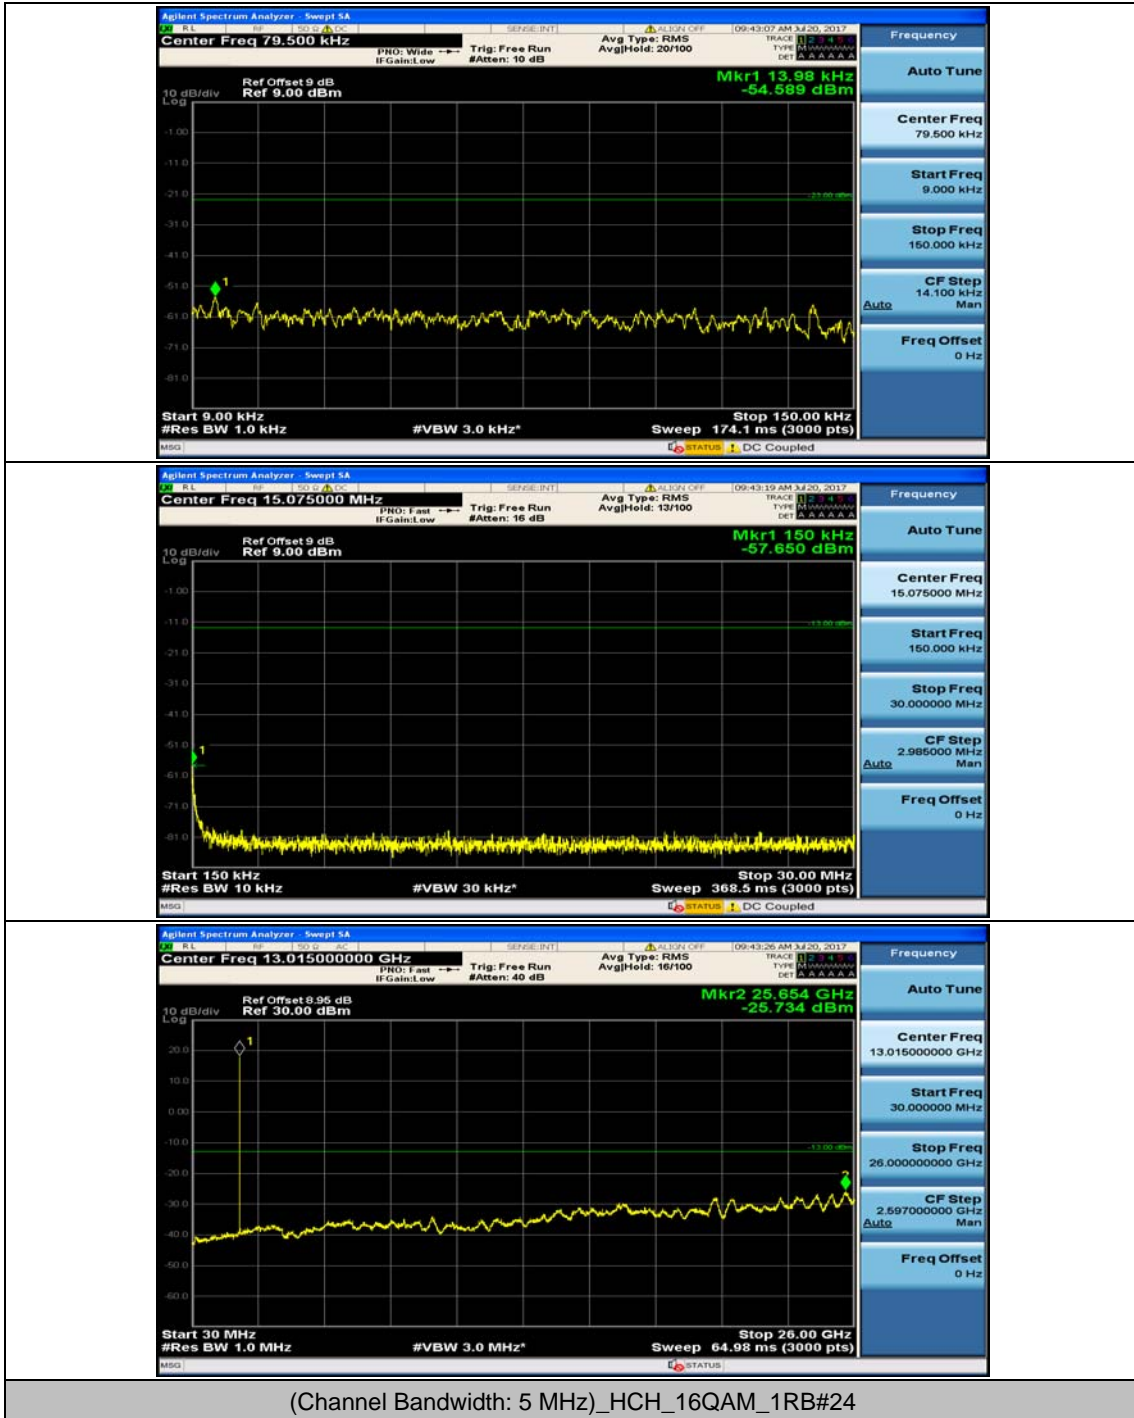

(Channel Bandwidth: 5 MHz)_HCH_16QAM_1RB#12