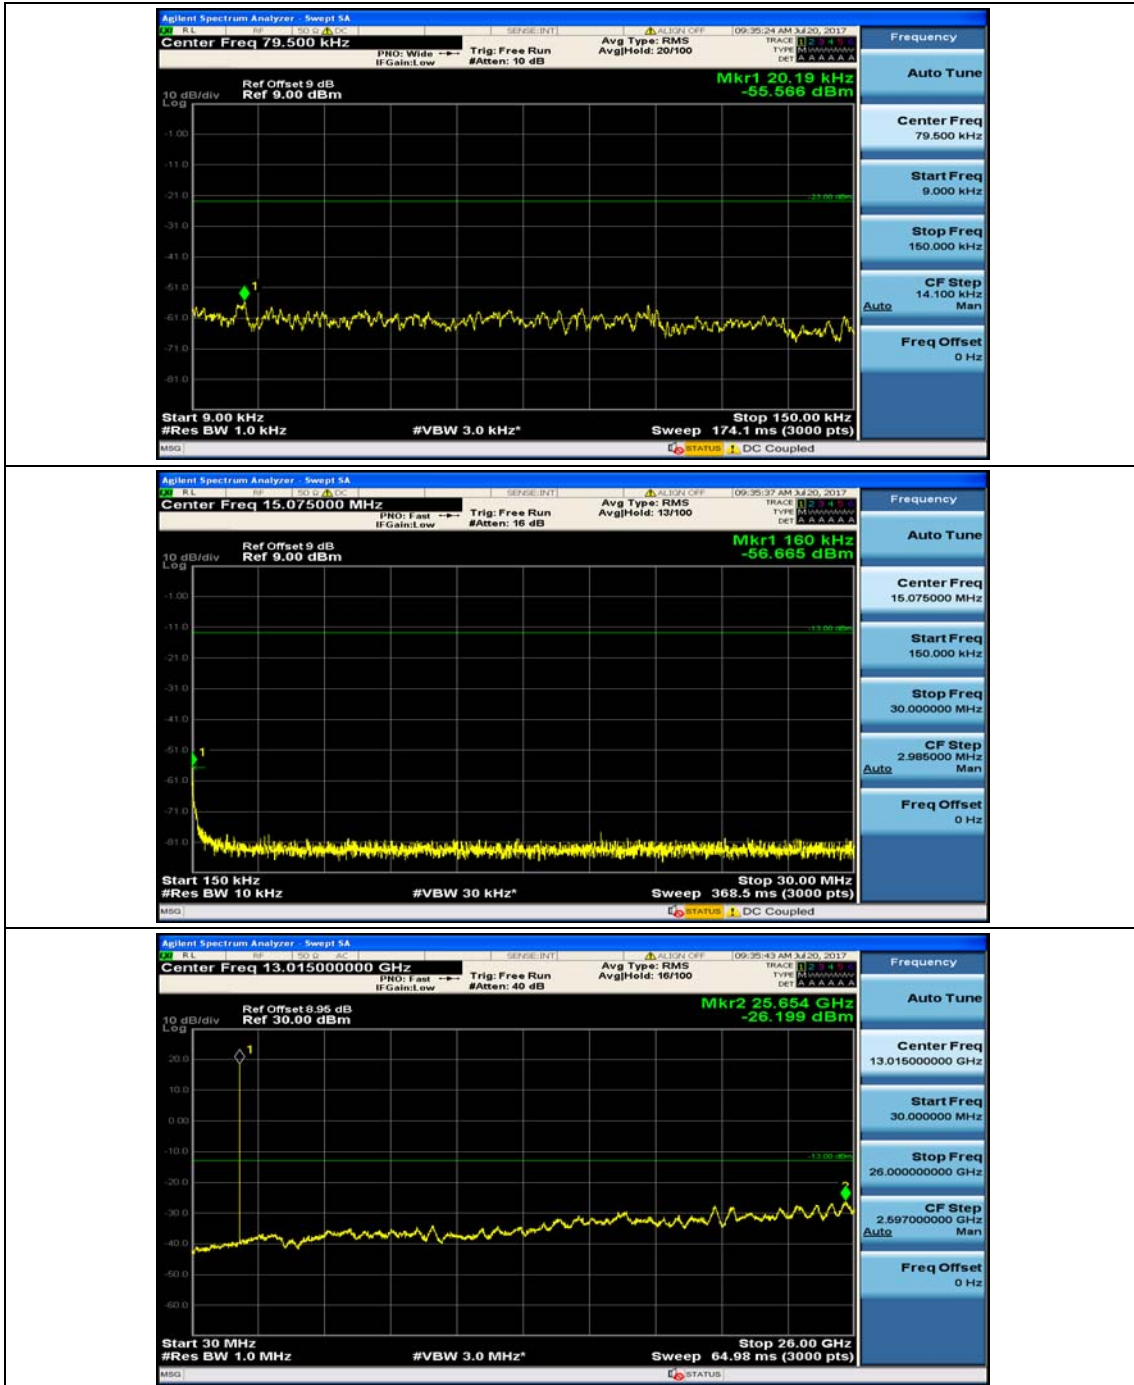

(Channel Bandwidth: 1.4 MHz)_HCH_16QAM_1RB#0

(Channel Bandwidth: 1.4 MHz)_HCH_16QAM_1RB#3

Channel Bandwidth: 3 MHz

(Channel Bandwidth: 3 MHz)_MCH_QPSK_1RB#0

(Channel Bandwidth: 3 MHz)_MCH_QPSK_1RB#7

(Channel Bandwidth: 3 MHz)_HCH_QPSK_1RB#0

(Channel Bandwidth: 3 MHz)_HCH_QPSK_1RB#7

(Channel Bandwidth: 3 MHz)_LCH_16QAM_1RB#0

(Channel Bandwidth: 3 MHz)_LCH_16QAM_1RB#7

(Channel Bandwidth: 3 MHz)_MCH_16QAM_1RB#0

(Channel Bandwidth: 3 MHz)_MCH_16QAM_1RB#7

(Channel Bandwidth: 3 MHz)_HCH_16QAM_1RB#0

(Channel Bandwidth: 3 MHz)_HCH_16QAM_1RB#7

Channel Bandwidth: 5 MHz

(Channel Bandwidth: 5 MHz)_MCH_QPSK_1RB#0

(Channel Bandwidth: 5 MHz)_MCH_QPSK_1RB#12

(Channel Bandwidth: 5 MHz)_HCH_QPSK_1RB#0