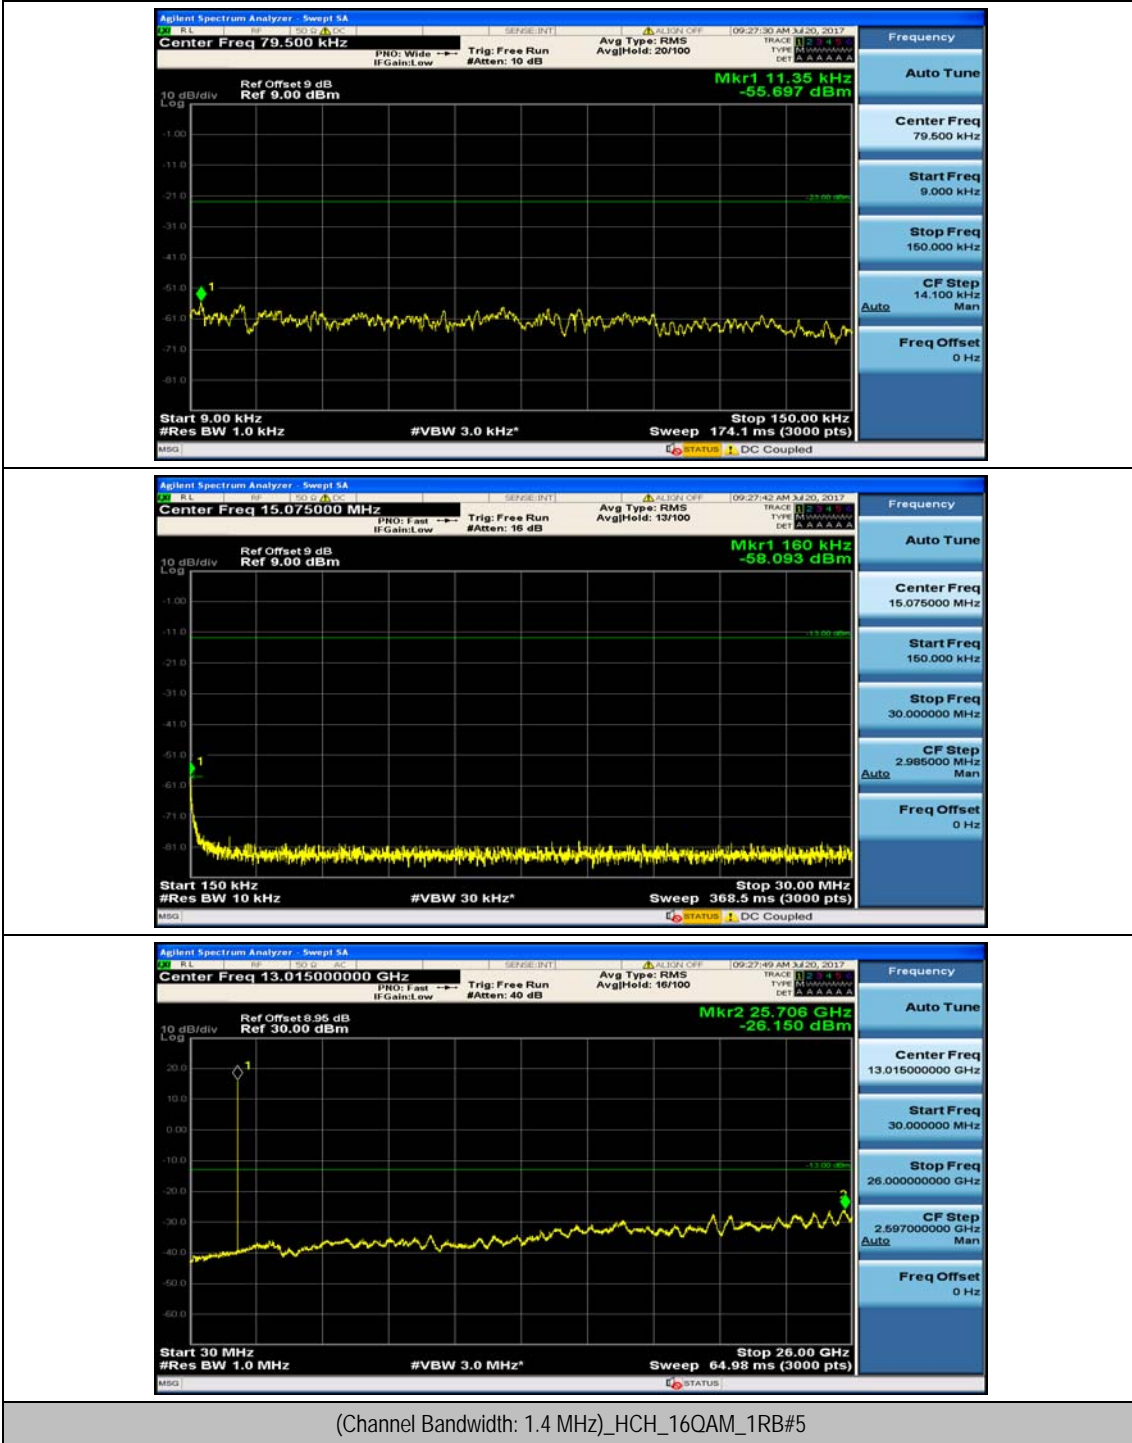

(Channel Bandwidth: 1.4 MHz)_HCH_16QAM_1RB#0

(Channel Bandwidth: 1.4 MHz)_HCH_16QAM_1RB#3

Channel Bandwidth: 3 MHz

(Channel Bandwidth: 3 MHz)_MCH_QPSK_1RB#0

(Channel Bandwidth: 3 MHz)_MCH_QPSK_1RB#7

(Channel Bandwidth: 3 MHz)_HCH_QPSK_1RB#0

(Channel Bandwidth: 3 MHz)_HCH_QPSK_1RB#7

(Channel Bandwidth: 3 MHz)_LCH_16QAM_1RB#0

(Channel Bandwidth: 3 MHz)_LCH_16QAM_1RB#7

(Channel Bandwidth: 3 MHz)_MCH_16QAM_1RB#0

(Channel Bandwidth: 3 MHz)_MCH_16QAM_1RB#7