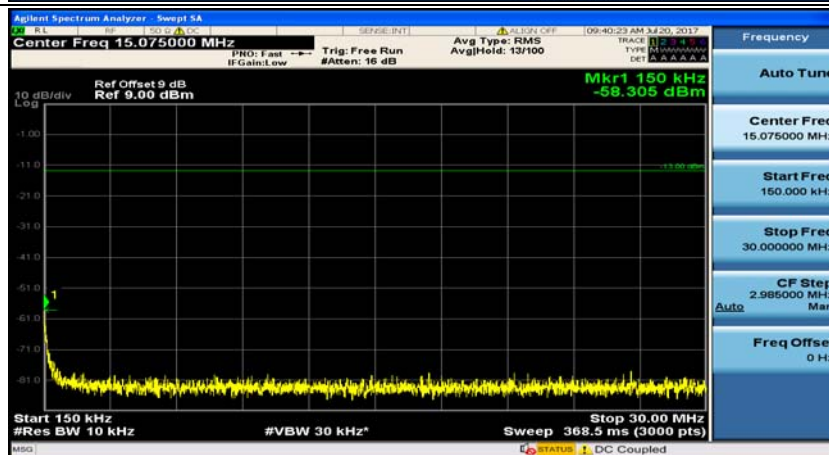

(Channel Bandwidth: 5 MHz)_HCH_QPSK_1RB#12

(Channel Bandwidth: 5 MHz)_LCH_16QAM_1RB#0

(Channel Bandwidth: 5 MHz)_LCH_16QAM_1RB#12

(Channel Bandwidth: 5 MHz)_MCH_16QAM_1RB#0

(Channel Bandwidth: 5 MHz)_MCH_16QAM_1RB#12