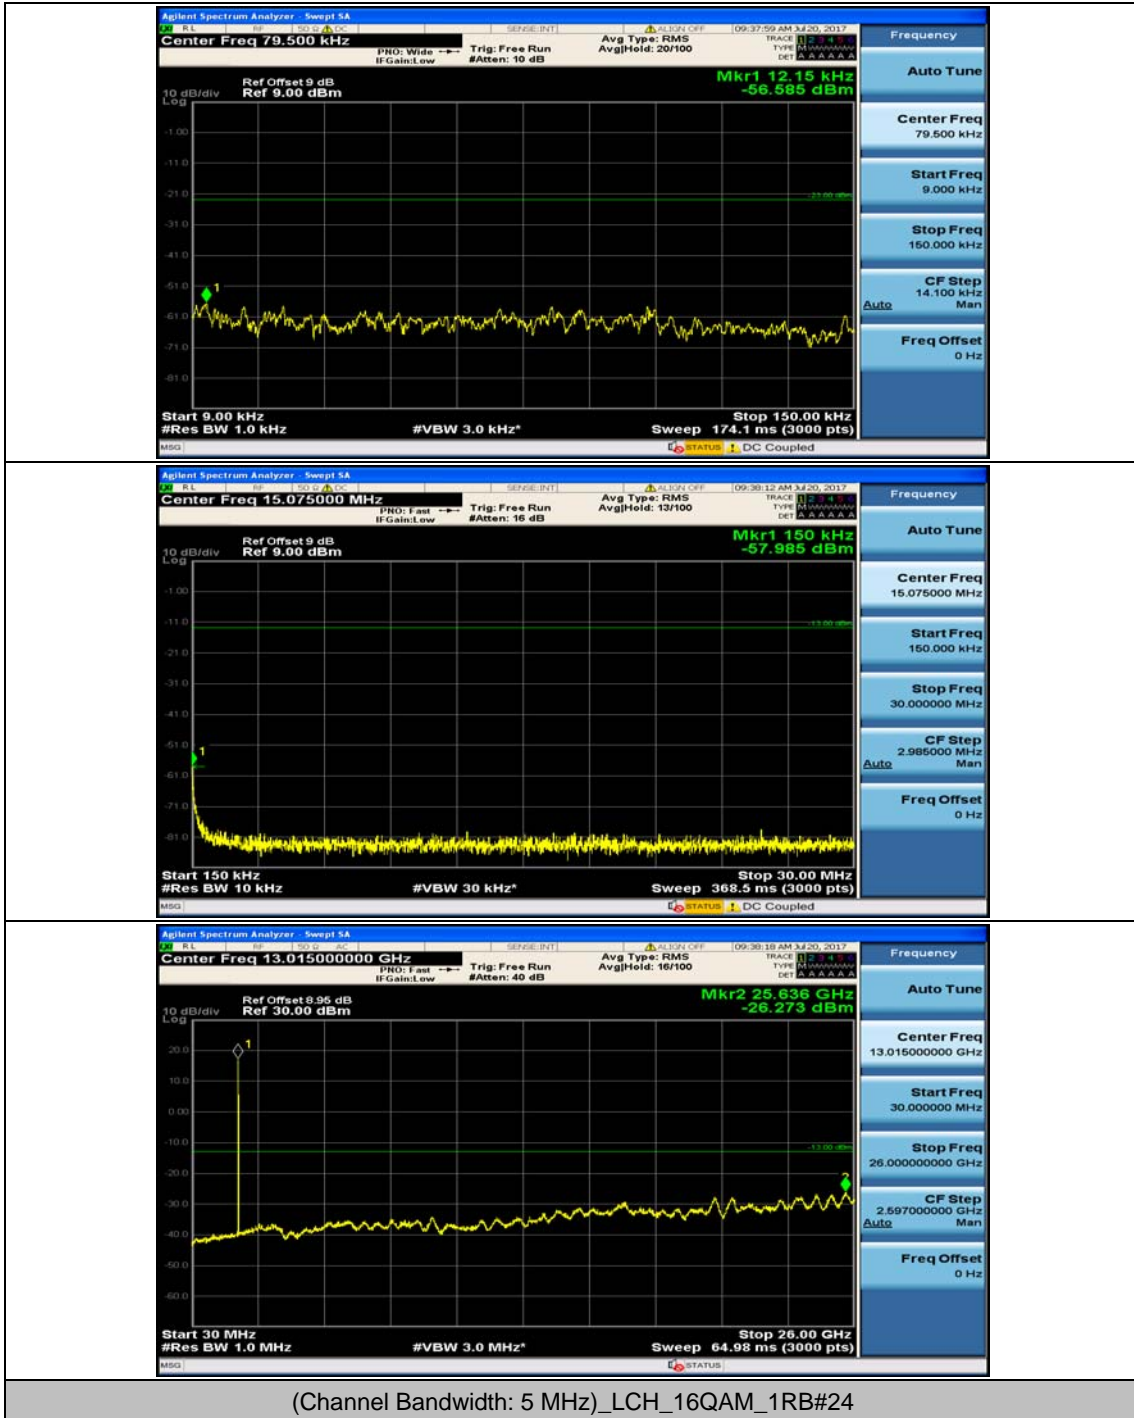

(Channel Bandwidth: 5 MHz)_HCH_QPSK_1RB#12

(Channel Bandwidth: 5 MHz)_LCH_16QAM_1RB#0

(Channel Bandwidth: 5 MHz)_LCH_16QAM_1RB#12

(Channel Bandwidth: 5 MHz)_MCH_16QAM_1RB#0

(Channel Bandwidth: 5 MHz)_MCH_16QAM_1RB#12