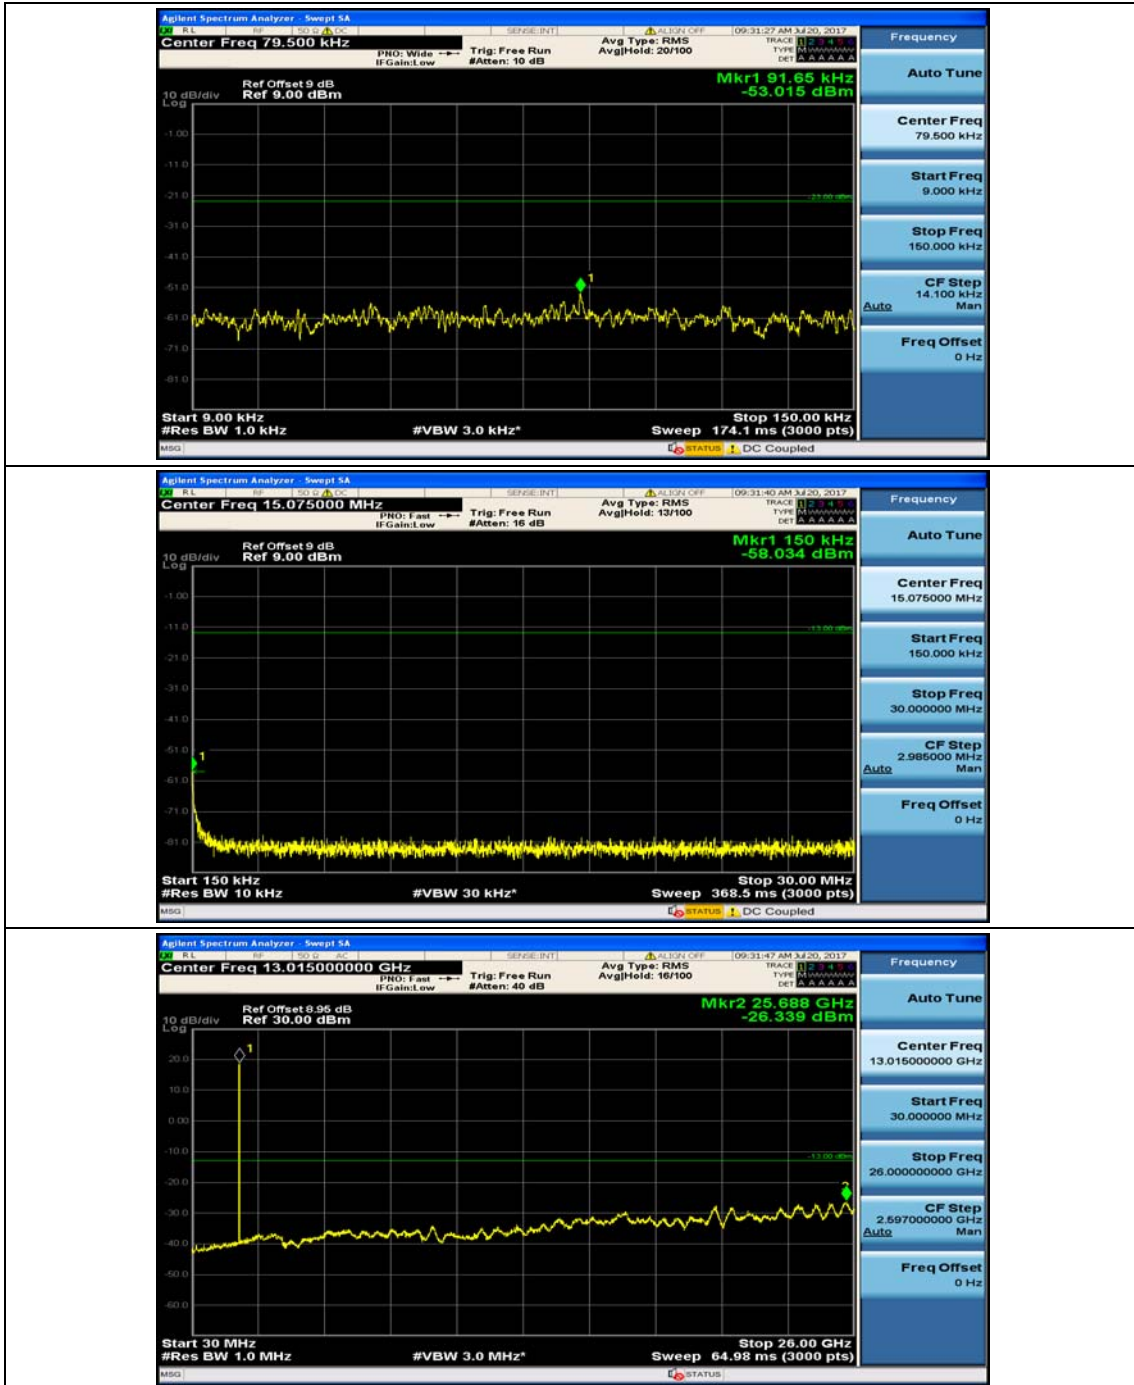

(Channel Bandwidth: 1.4 MHz)_HCH_16QAM_1RB#0

(Channel Bandwidth: 1.4 MHz)_HCH_16QAM_1RB#3

Channel Bandwidth: 3 MHz

(Channel Bandwidth: 3 MHz)_MCH_QPSK_1RB#0

(Channel Bandwidth: 3 MHz)_MCH_QPSK_1RB#7

(Channel Bandwidth: 3 MHz)_HCH_QPSK_1RB#0

(Channel Bandwidth: 3 MHz)_HCH_QPSK_1RB#7

(Channel Bandwidth: 3 MHz)_LCH_16QAM_1RB#0

(Channel Bandwidth: 3 MHz)_LCH_16QAM_1RB#7

(Channel Bandwidth: 3 MHz)_MCH_16QAM_1RB#0

(Channel Bandwidth: 3 MHz)_MCH_16QAM_1RB#7

(Channel Bandwidth: 3 MHz)_HCH_16QAM_1RB#0

(Channel Bandwidth: 3 MHz)_HCH_16QAM_1RB#7

Channel Bandwidth: 5 MHz

(Channel Bandwidth: 5 MHz)_MCH_QPSK_1RB#0

(Channel Bandwidth: 5 MHz)_MCH_QPSK_1RB#12

(Channel Bandwidth: 5 MHz)_HCH_QPSK_1RB#0