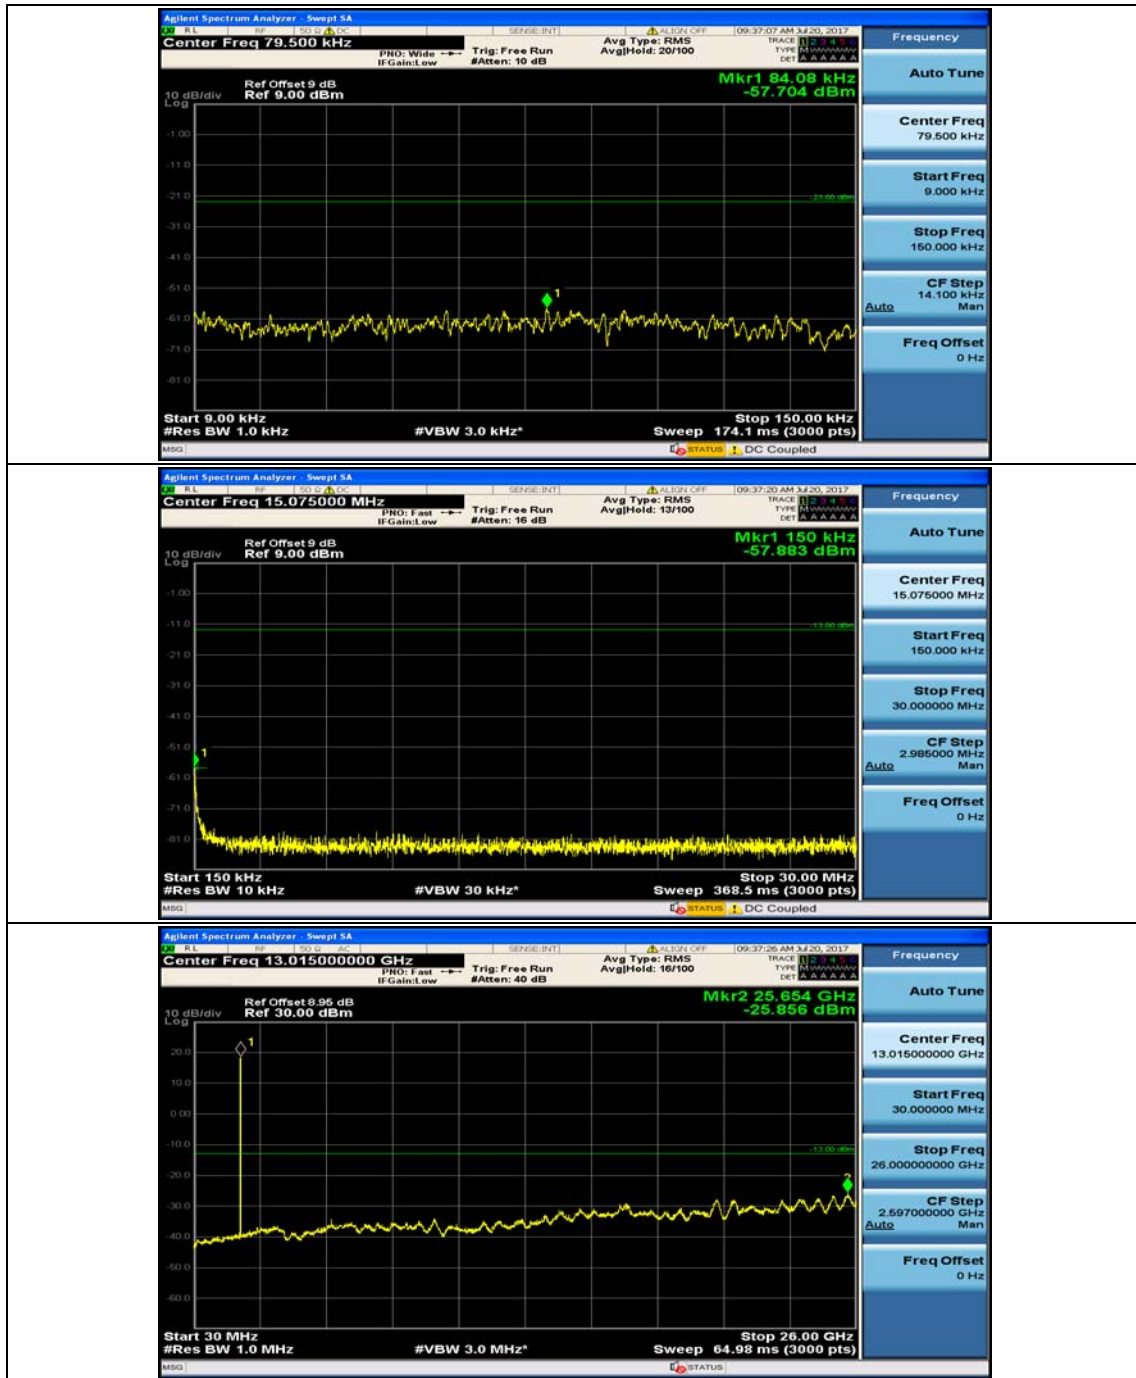

(Channel Bandwidth: 3 MHz)_HCH_16QAM_1RB#0

(Channel Bandwidth: 3 MHz)_HCH_16QAM_1RB#7

Channel Bandwidth: 5 MHz

(Channel Bandwidth: 5 MHz)_MCH_QPSK_1RB#0

(Channel Bandwidth: 5 MHz)_MCH_QPSK_1RB#12

(Channel Bandwidth: 5 MHz)_HCH_QPSK_1RB#0

(Channel Bandwidth: 5 MHz)_HCH_QPSK_1RB#12

(Channel Bandwidth: 5 MHz)_LCH_16QAM_1RB#0

(Channel Bandwidth: 5 MHz)_LCH_16QAM_1RB#12

(Channel Bandwidth: 5 MHz)_MCH_16QAM_1RB#0

(Channel Bandwidth: 5 MHz)_MCH_16QAM_1RB#12