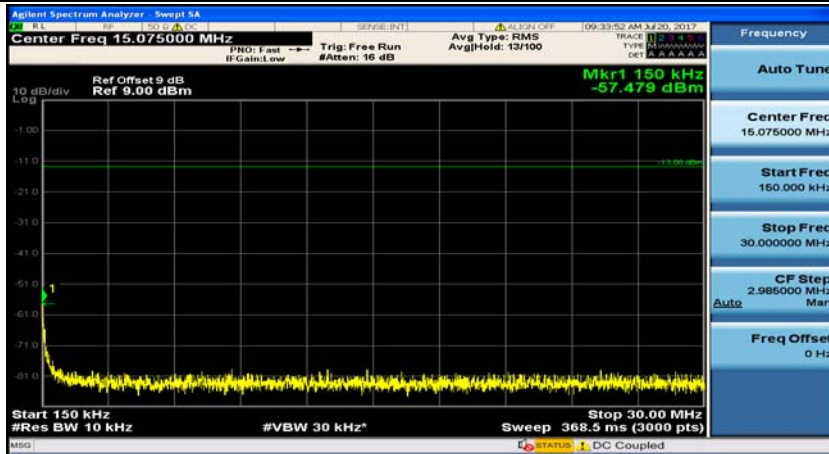

(Channel Bandwidth: 1.4 MHz)_HCH_16QAM_1RB#0

(Channel Bandwidth: 1.4 MHz)_HCH_16QAM_1RB#3

Channel Bandwidth: 3 MHz

(Channel Bandwidth: 3 MHz)_MCH_QPSK_1RB#0

(Channel Bandwidth: 3 MHz)_MCH_QPSK_1RB#7

(Channel Bandwidth: 3 MHz)_HCH_QPSK_1RB#0

(Channel Bandwidth: 3 MHz)_HCH_QPSK_1RB#7

(Channel Bandwidth: 3 MHz)_LCH_16QAM_1RB#0

(Channel Bandwidth: 3 MHz)_LCH_16QAM_1RB#7

(Channel Bandwidth: 3 MHz)_MCH_16QAM_1RB#0

(Channel Bandwidth: 3 MHz)_MCH_16QAM_1RB#7