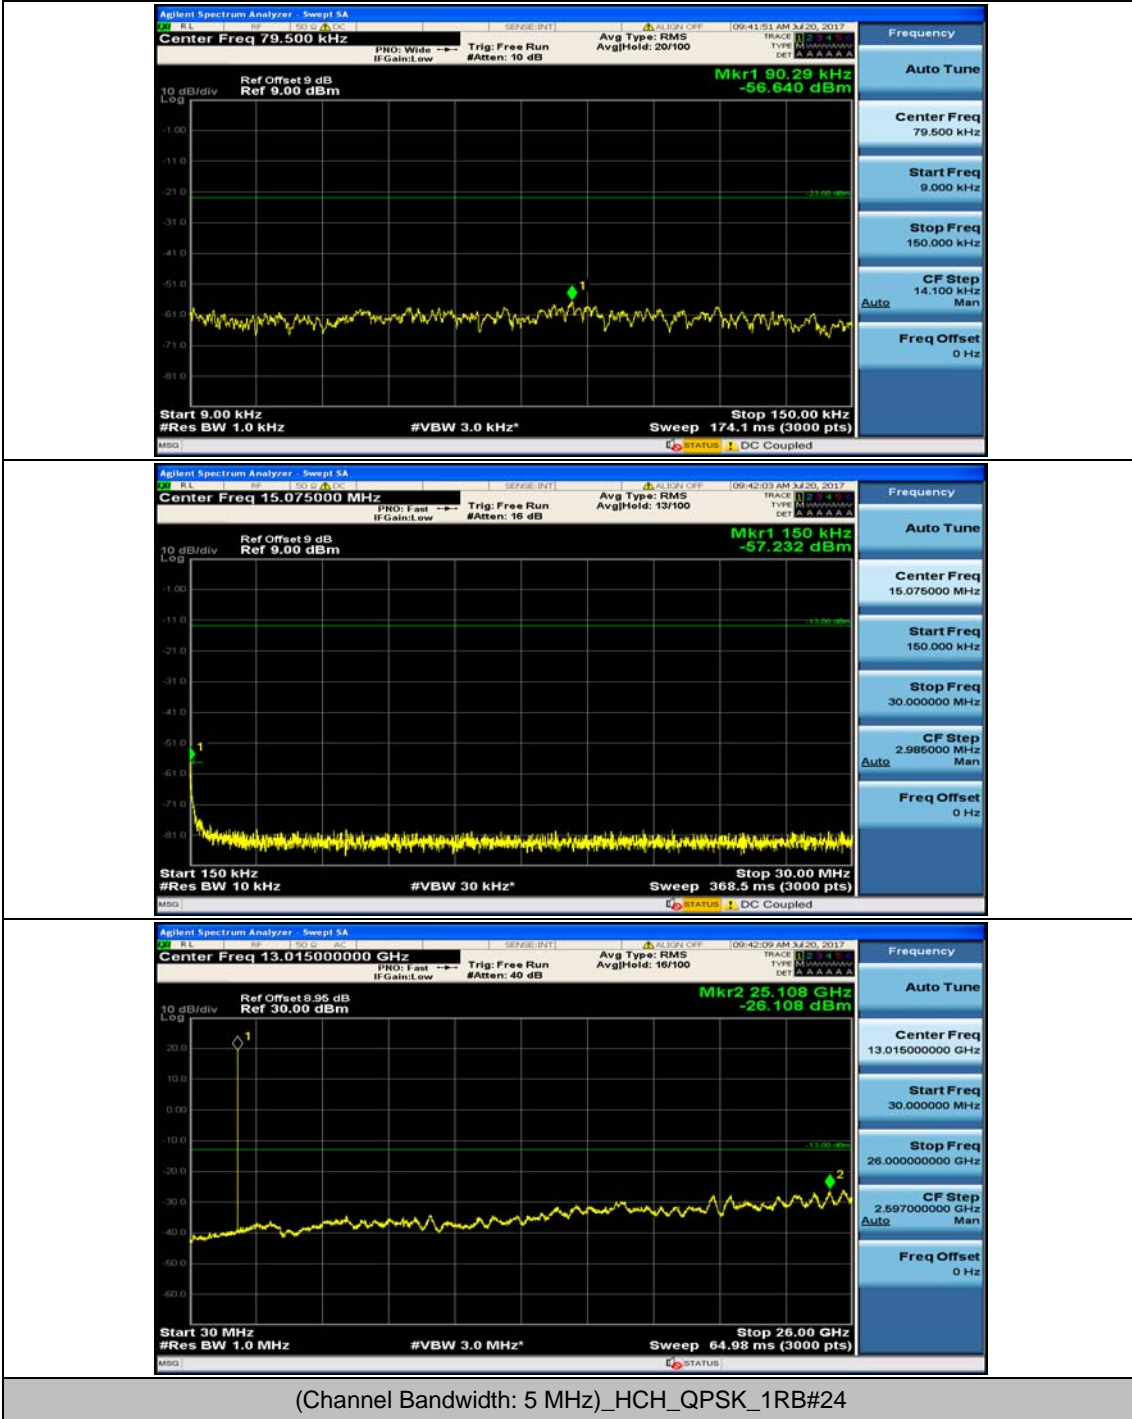

(Channel Bandwidth: 3 MHz)_HCH_16QAM_1RB#0

(Channel Bandwidth: 3 MHz)_HCH_16QAM_1RB#7

Channel Bandwidth: 5 MHz

(Channel Bandwidth: 5 MHz)_MCH_QPSK_1RB#0

(Channel Bandwidth: 5 MHz)_MCH_QPSK_1RB#12

(Channel Bandwidth: 5 MHz)_HCH_QPSK_1RB#0

(Channel Bandwidth: 5 MHz)_HCH_QPSK_1RB#12

(Channel Bandwidth: 5 MHz)_LCH_16QAM_1RB#0

(Channel Bandwidth: 5 MHz)_LCH_16QAM_1RB#12

(Channel Bandwidth: 5 MHz)_MCH_16QAM_1RB#0

(Channel Bandwidth: 5 MHz)_MCH_16QAM_1RB#12