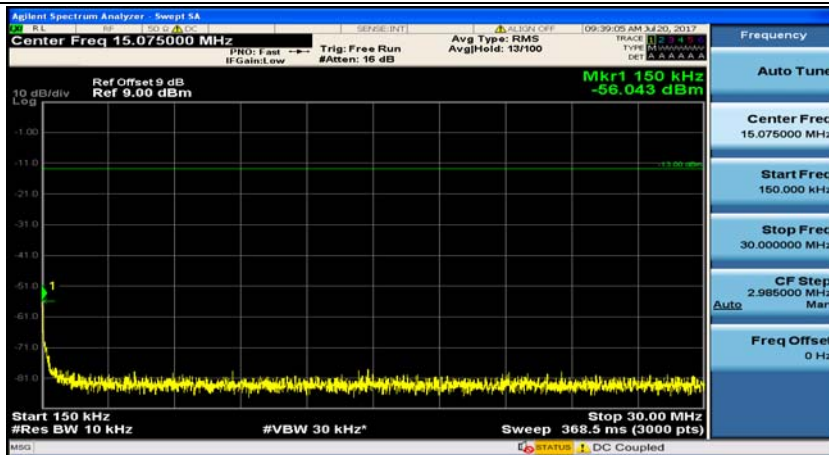

(Channel Bandwidth: 3 MHz)_HCH_16QAM_1RB#0

(Channel Bandwidth: 3 MHz)_HCH_16QAM_1RB#7

Channel Bandwidth: 5 MHz

(Channel Bandwidth: 5 MHz)_MCH_QPSK_1RB#0

(Channel Bandwidth: 5 MHz)_MCH_QPSK_1RB#12

(Channel Bandwidth: 5 MHz)_HCH_QPSK_1RB#0