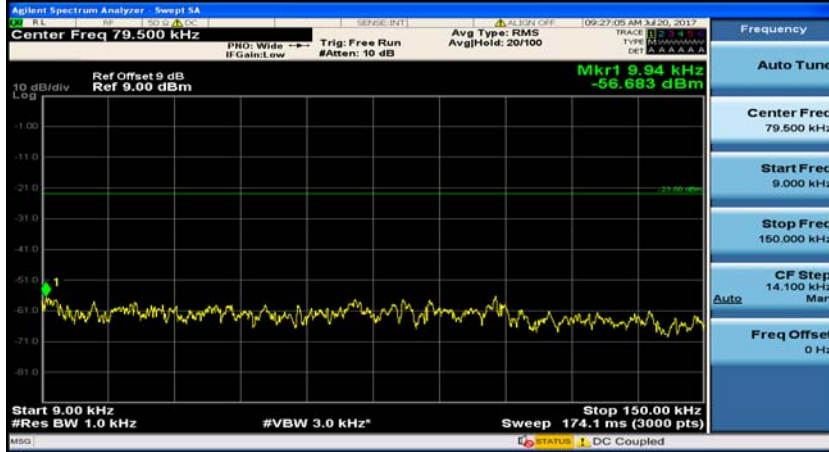

(Channel Bandwidth: 1.4 MHz)_HCH_16QAM_1RB#0

(Channel Bandwidth: 1.4 MHz)_HCH_16QAM_1RB#3

Channel Bandwidth: 3 MHz

(Channel Bandwidth: 3 MHz)_MCH_QPSK_1RB#0

(Channel Bandwidth: 3 MHz)_MCH_QPSK_1RB#7

(Channel Bandwidth: 3 MHz)_HCH_QPSK_1RB#0

(Channel Bandwidth: 3 MHz)_HCH_QPSK_1RB#7

(Channel Bandwidth: 3 MHz)_LCH_16QAM_1RB#0

(Channel Bandwidth: 3 MHz)_LCH_16QAM_1RB#7

(Channel Bandwidth: 3 MHz)_MCH_16QAM_1RB#0

(Channel Bandwidth: 3 MHz)_MCH_16QAM_1RB#7