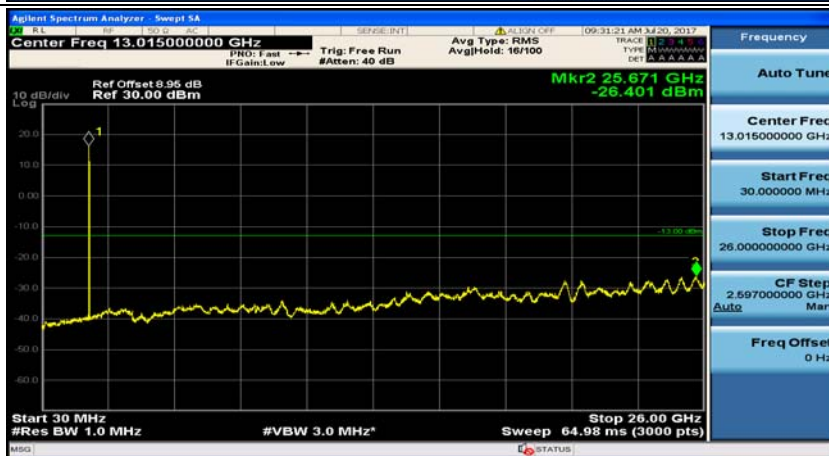

(Channel Bandwidth: 1.4 MHz)_HCH_16QAM_1RB#0

(Channel Bandwidth: 1.4 MHz)_HCH_16QAM_1RB#3

Channel Bandwidth: 3 MHz

(Channel Bandwidth: 3 MHz)_MCH_QPSK_1RB#0

(Channel Bandwidth: 3 MHz)_MCH_QPSK_1RB#7

(Channel Bandwidth: 3 MHz)_HCH_QPSK_1RB#0

(Channel Bandwidth: 3 MHz)_HCH_QPSK_1RB#7

(Channel Bandwidth: 3 MHz)_LCH_16QAM_1RB#0

(Channel Bandwidth: 3 MHz)_LCH_16QAM_1RB#7

(Channel Bandwidth: 3 MHz)_MCH_16QAM_1RB#0

(Channel Bandwidth: 3 MHz)_MCH_16QAM_1RB#7