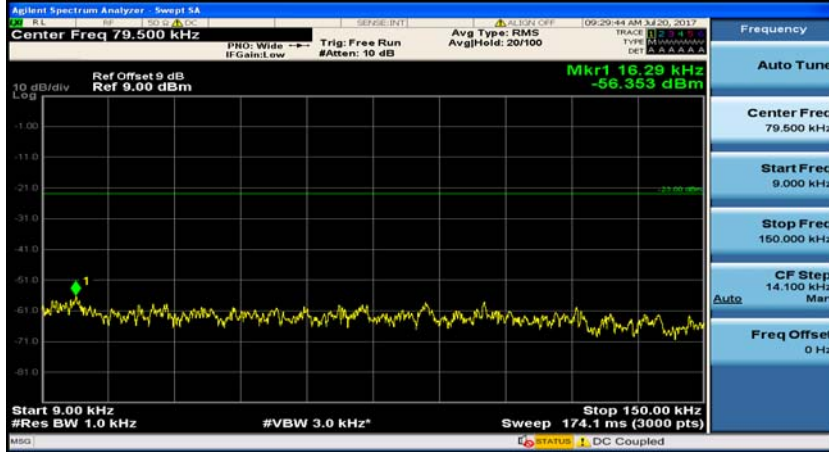

(Channel Bandwidth: 1.4 MHz)_HCH_16QAM_1RB#0

(Channel Bandwidth: 1.4 MHz)_HCH_16QAM_1RB#3

Channel Bandwidth: 3 MHz

(Channel Bandwidth: 3 MHz)_MCH_QPSK_1RB#0

(Channel Bandwidth: 3 MHz)_MCH_QPSK_1RB#7

(Channel Bandwidth: 3 MHz)_HCH_QPSK_1RB#0

(Channel Bandwidth: 3 MHz)_HCH_QPSK_1RB#7

(Channel Bandwidth: 3 MHz)_LCH_16QAM_1RB#0

(Channel Bandwidth: 3 MHz)_LCH_16QAM_1RB#7

(Channel Bandwidth: 3 MHz)_MCH_16QAM_1RB#0

(Channel Bandwidth: 3 MHz)_MCH_16QAM_1RB#7