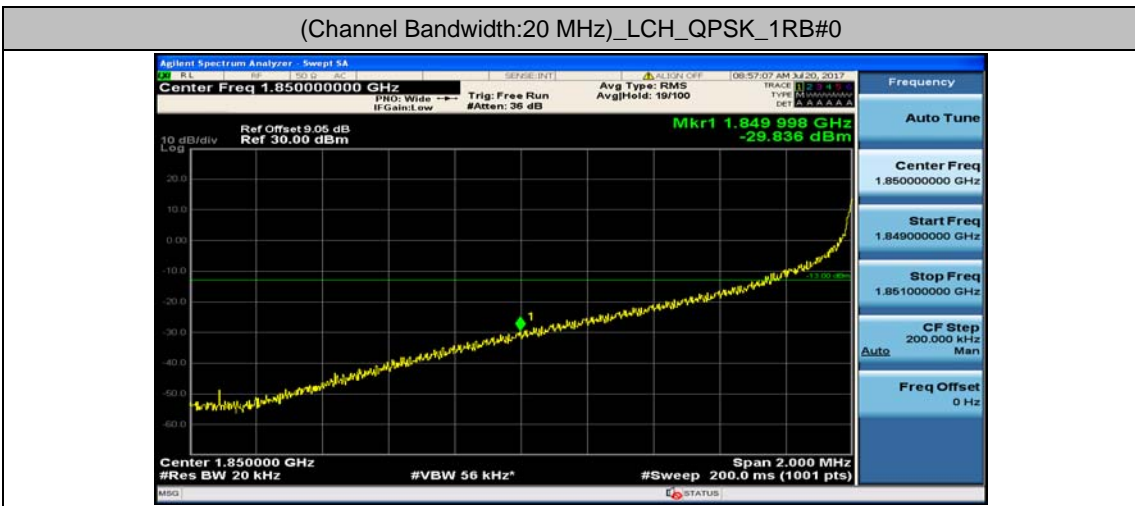

(Channel Bandwidth:15 MHz)\_HCH\_16QAM\_37RB#0

(Channel Bandwidth:15 MHz)\_HCH\_16QAM\_37RB#18

(Channel Bandwidth:15 MHz)\_HCH\_16QAM\_37RB#38

(Channel Bandwidth:15 MHz)\_HCH\_16QAM\_75RB#0

Channel Bandwidth: 20 MHz