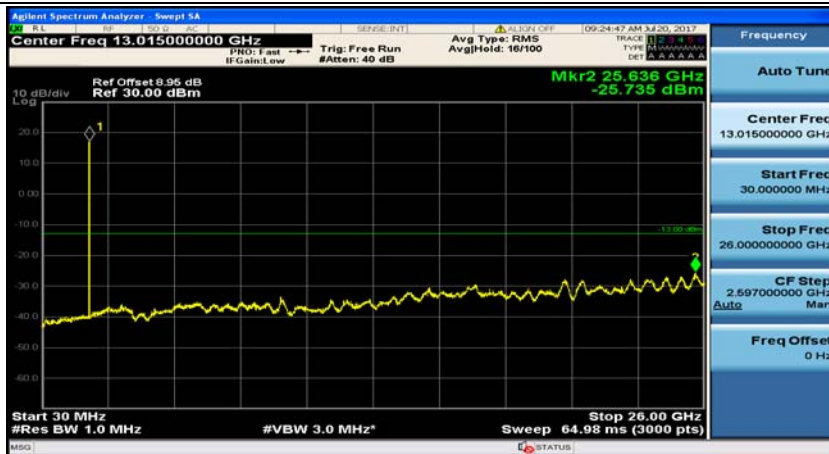

(Channel Bandwidth: 1.4 MHz)_MCH_16QAM_1RB#0