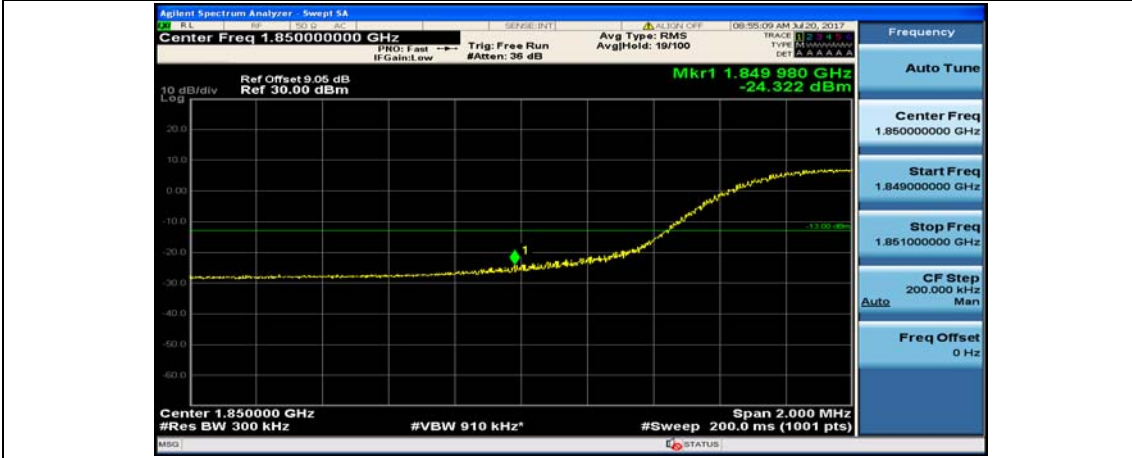

(Channel Bandwidth:15 MHz)\_LCH\_QPSK\_37RB#18

(Channel Bandwidth:15 MHz)\_LCH\_QPSK\_37RB#38

(Channel Bandwidth:15 MHz)\_LCH\_QPSK\_75RB#0

(Channel Bandwidth:15 MHz)\_HCH\_QPSK\_1RB#0

(Channel Bandwidth:15 MHz)\_HCH\_QPSK\_1RB#37