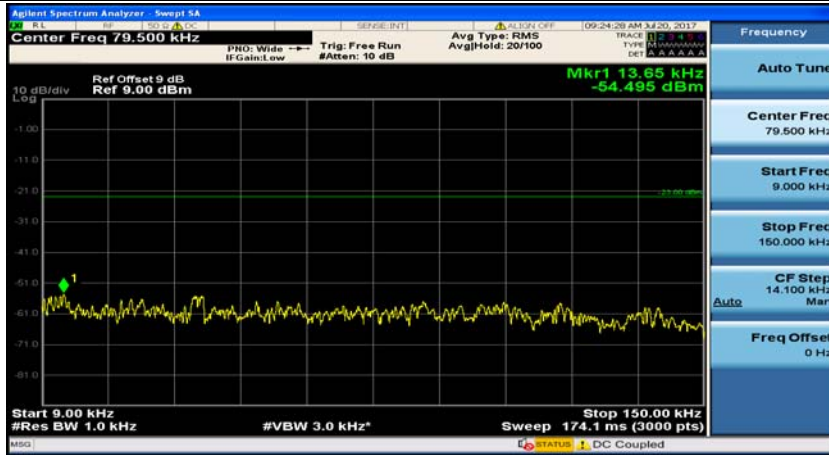

(Channel Bandwidth: 1.4 MHz)_MCH_16QAM_1RB#0