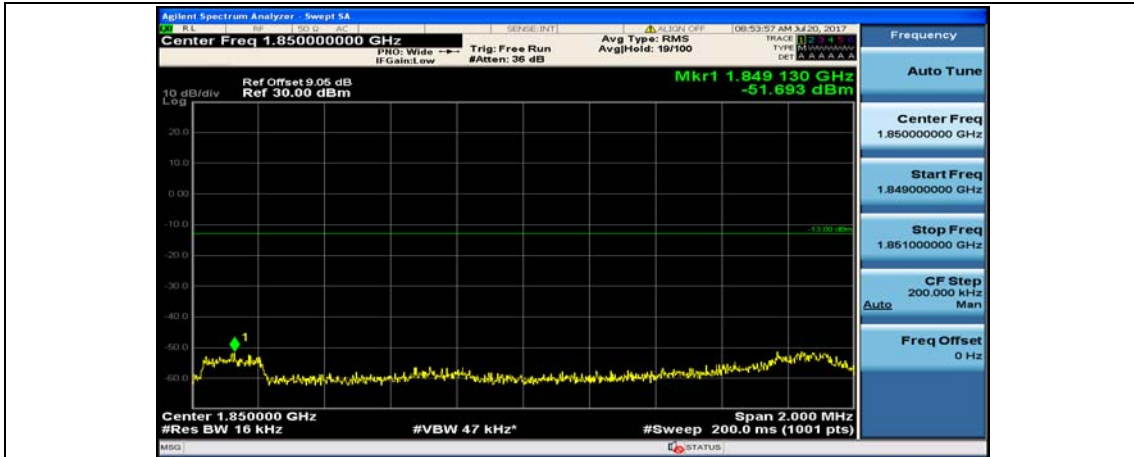

Channel Bandwidth: 15 MHz

(Channel Bandwidth:15 MHz)\_LCH\_QPSK\_1RB#0

(Channel Bandwidth:15 MHz)\_LCH\_QPSK\_1RB#37

(Channel Bandwidth:15 MHz)\_LCH\_QPSK\_1RB#74

(Channel Bandwidth:15 MHz)\_LCH\_QPSK\_37RB#0

(Channel Bandwidth:15 MHz)\_LCH\_QPSK\_37RB#18

(Channel Bandwidth:15 MHz)\_LCH\_QPSK\_37RB#38

(Channel Bandwidth:15 MHz)\_LCH\_QPSK\_75RB#0

(Channel Bandwidth:15 MHz)\_HCH\_QPSK\_1RB#0

(Channel Bandwidth:15 MHz)\_HCH\_QPSK\_1RB#37