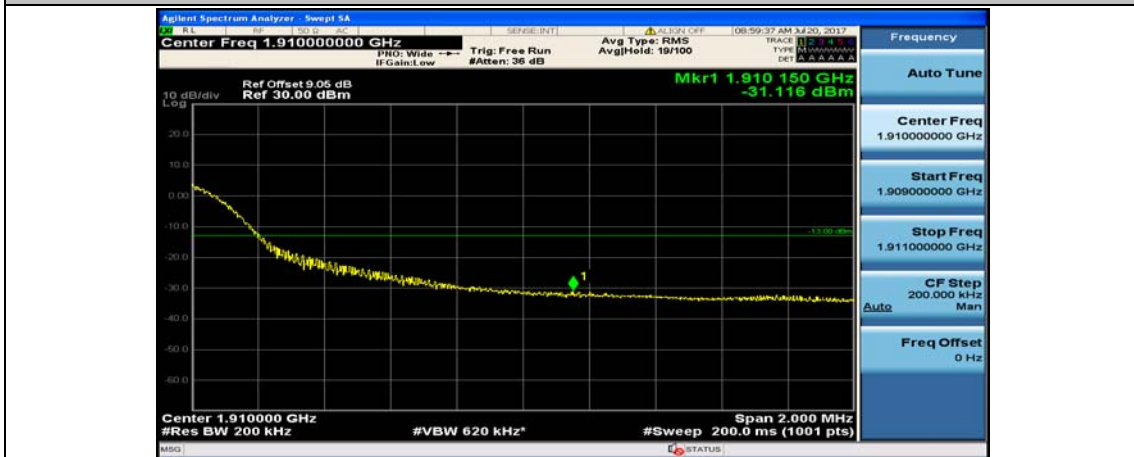

(Channel Bandwidth:20 MHz)_HCH_QPSK_50RB#50