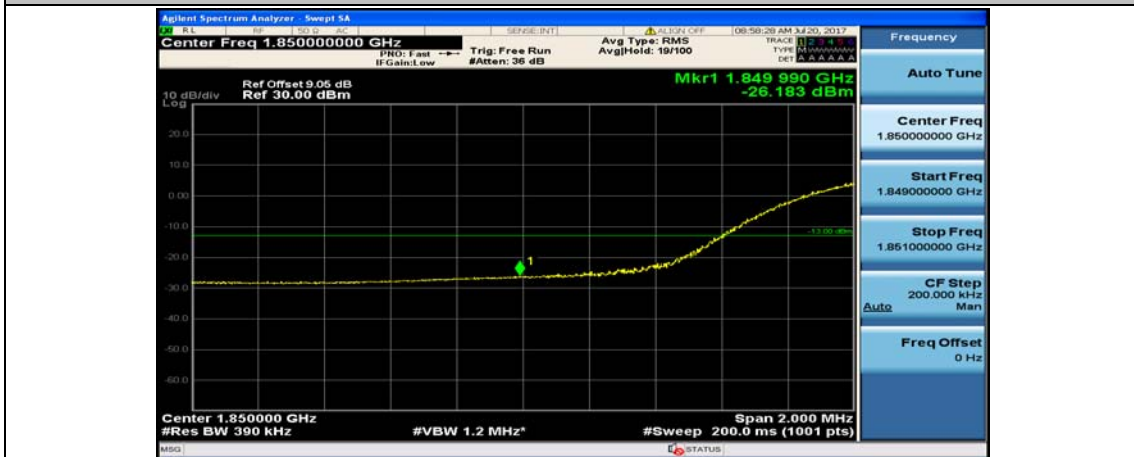

(Channel Bandwidth:20 MHz)_LCH_QPSK_100RB#0