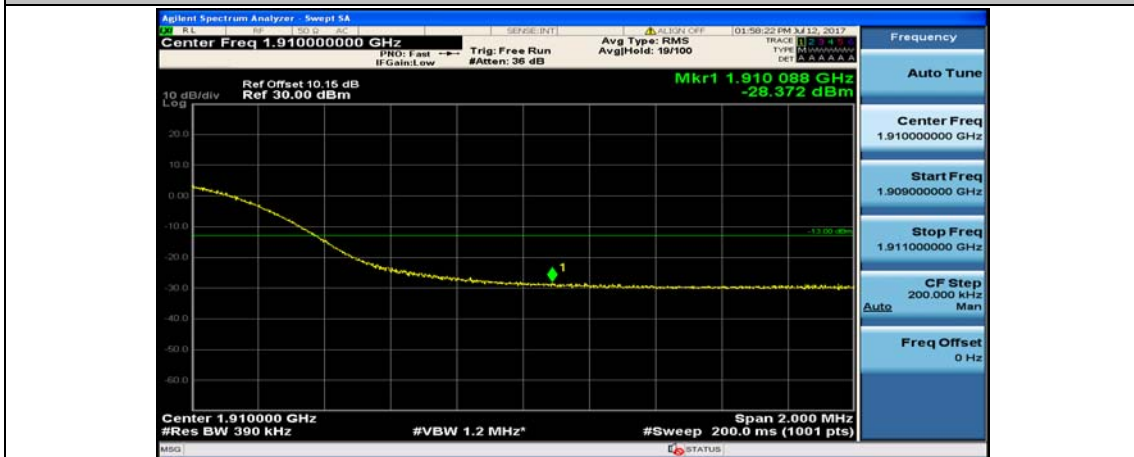

(Channel Bandwidth:20 MHz)_HCH_16QAM_100RB#0