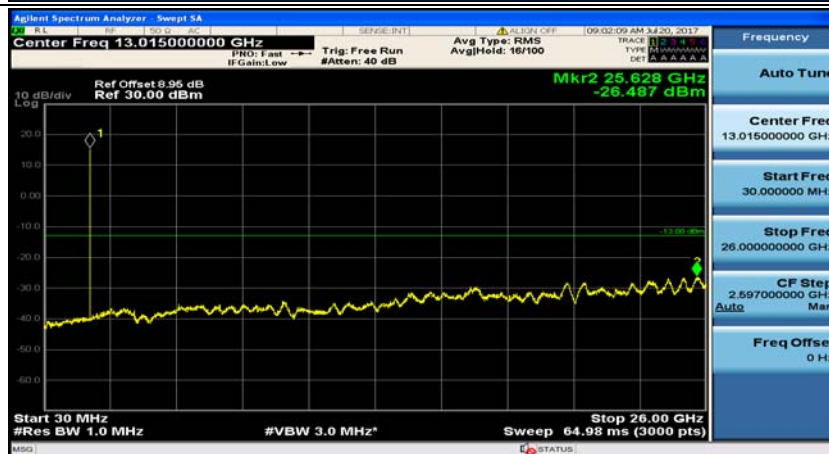

## Appendix E: Conducted Spurious Emission

### Test Graphs

Channel Bandwidth: 1.4 MHz

(Channel Bandwidth: 1.4 MHz)\_MCH\_QPSK\_1RB#0

(Channel Bandwidth: 1.4 MHz)\_MCH\_QPSK\_1RB#3

(Channel Bandwidth: 1.4 MHz)\_LCH\_16QAM\_1RB#0

(Channel Bandwidth: 1.4 MHz)\_LCH\_16QAM\_1RB#3