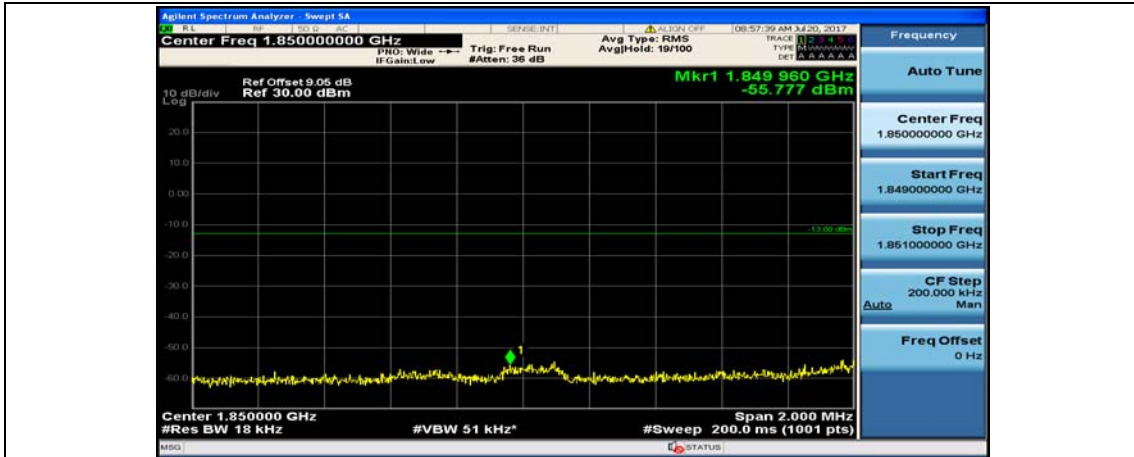

(Channel Bandwidth:20 MHz)_LCH_16QAM_1RB#99