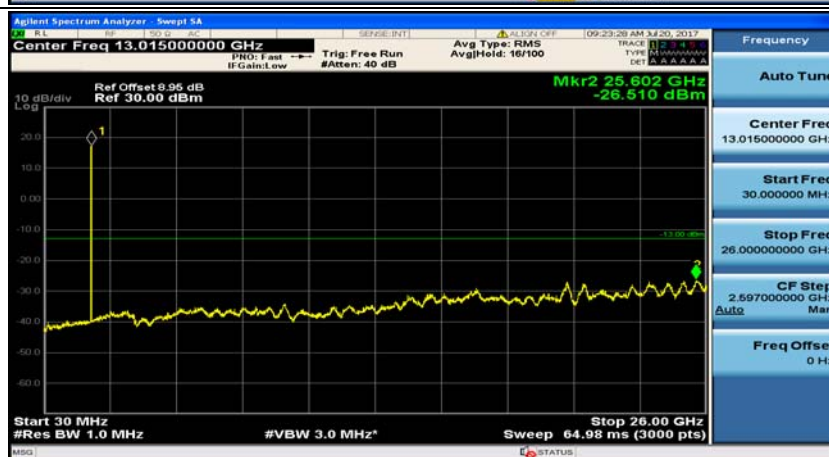

## Appendix E: Conducted Spurious Emission

### Test Graphs

Channel Bandwidth: 1.4 MHz

(Channel Bandwidth: 1.4 MHz)\_MCH\_QPSK\_1RB#0

(Channel Bandwidth: 1.4 MHz)\_MCH\_QPSK\_1RB#3

(Channel Bandwidth: 1.4 MHz)\_LCH\_16QAM\_1RB#0

(Channel Bandwidth: 1.4 MHz)\_LCH\_16QAM\_1RB#3