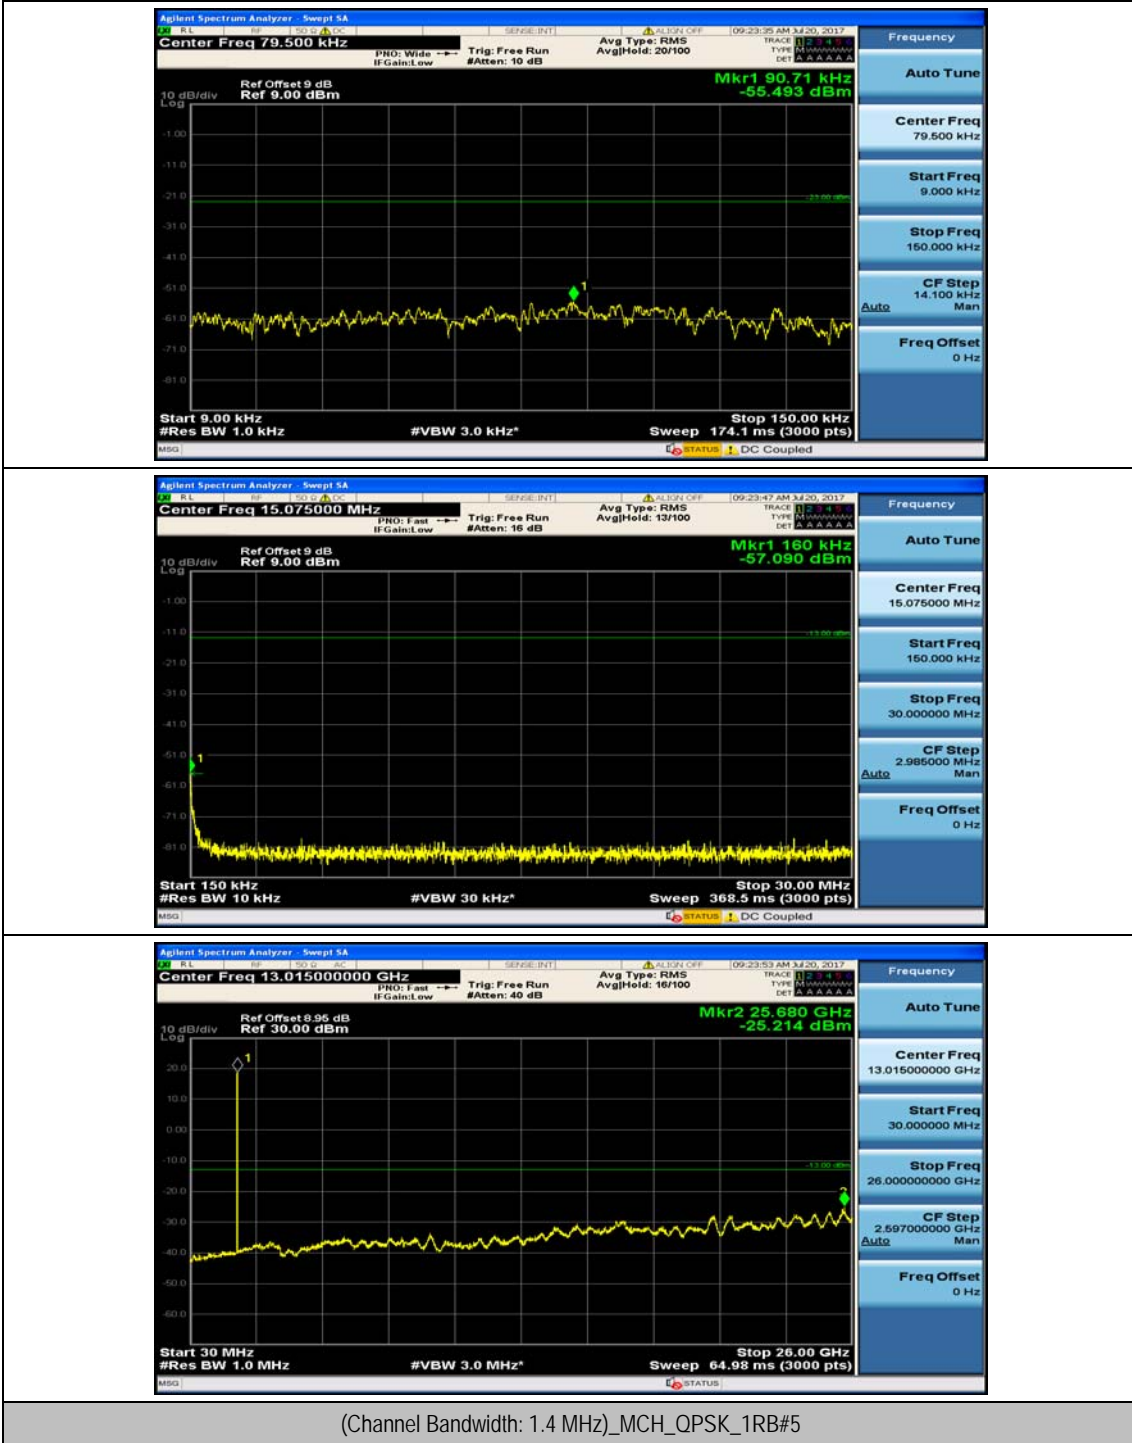

## Appendix E: Conducted Spurious Emission

### Test Graphs

Channel Bandwidth: 1.4 MHz

(Channel Bandwidth: 1.4 MHz)\_MCH\_QPSK\_1RB#0

(Channel Bandwidth: 1.4 MHz)\_MCH\_QPSK\_1RB#3

(Channel Bandwidth: 1.4 MHz)\_LCH\_16QAM\_1RB#0

(Channel Bandwidth: 1.4 MHz)\_LCH\_16QAM\_1RB#3