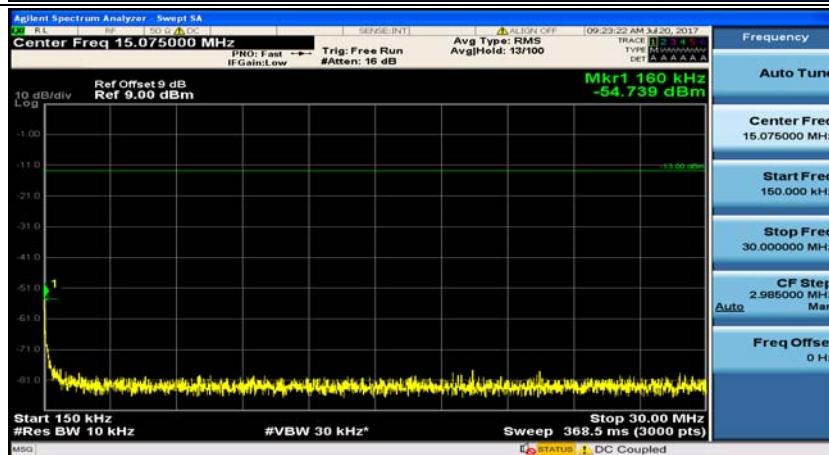

## Appendix E: Conducted Spurious Emission

### Test Graphs

Channel Bandwidth: 1.4 MHz

(Channel Bandwidth: 1.4 MHz)\_MCH\_QPSK\_1RB#0

(Channel Bandwidth: 1.4 MHz)\_MCH\_QPSK\_1RB#3

(Channel Bandwidth: 1.4 MHz)\_LCH\_16QAM\_1RB#0

(Channel Bandwidth: 1.4 MHz)\_LCH\_16QAM\_1RB#3