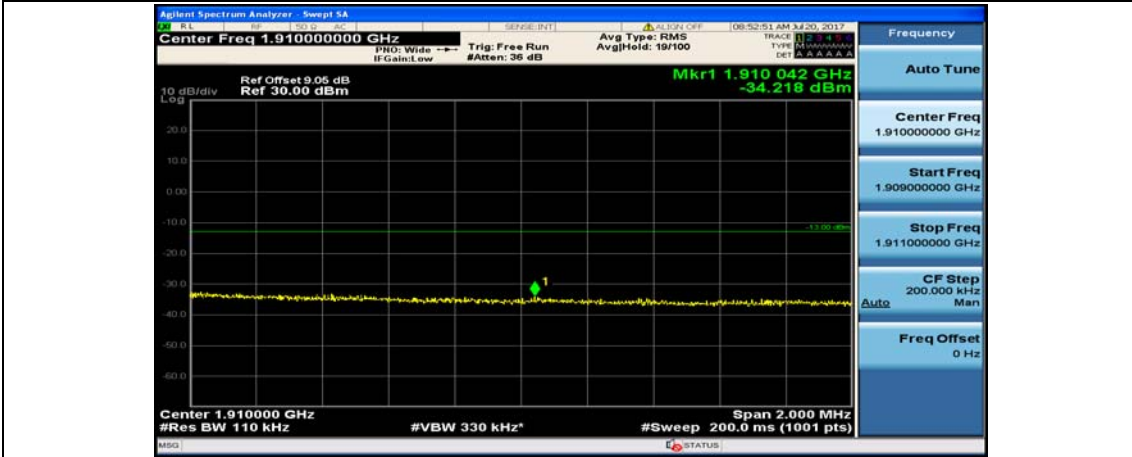

Channel Bandwidth: 10 MHz\_HCH\_QPSK\_25RB#0

Channel Bandwidth: 10 MHz\_HCH\_QPSK\_25RB#12

Channel Bandwidth: 10 MHz\_HCH\_QPSK\_25RB#25

Channel Bandwidth: 10 MHz\_HCH\_QPSK\_50RB#0

Channel Bandwidth: 10 MHz\_LCH\_16QAM\_1RB#0