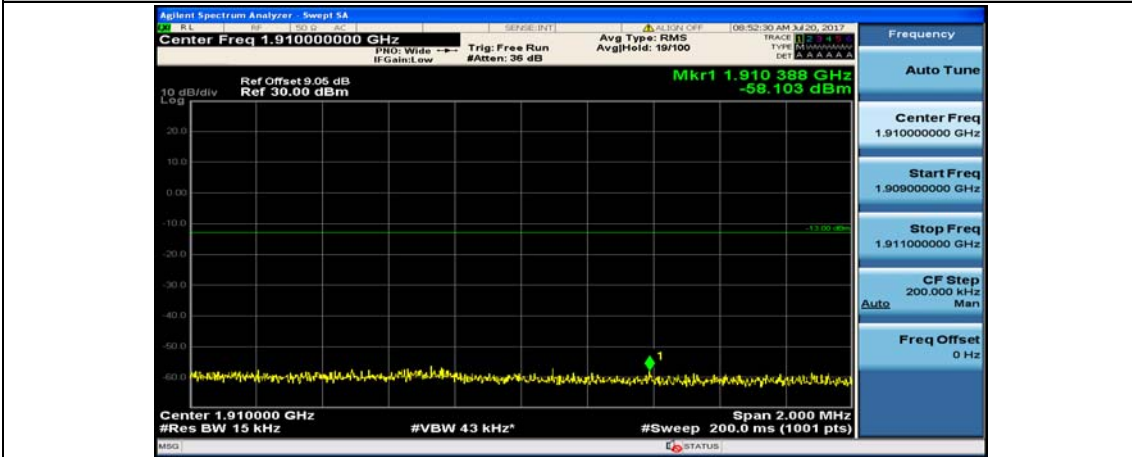

Channel Bandwidth: 10 MHz\_LCH\_16QAM\_1RB#24

Channel Bandwidth: 10 MHz\_LCH\_16QAM\_1RB#49

Channel Bandwidth: 10 MHz\_LCH\_16QAM\_25RB#0

Channel Bandwidth: 10 MHz\_LCH\_16QAM\_25RB#12

Channel Bandwidth: 10 MHz\_HCH\_16QAM\_1RB#24