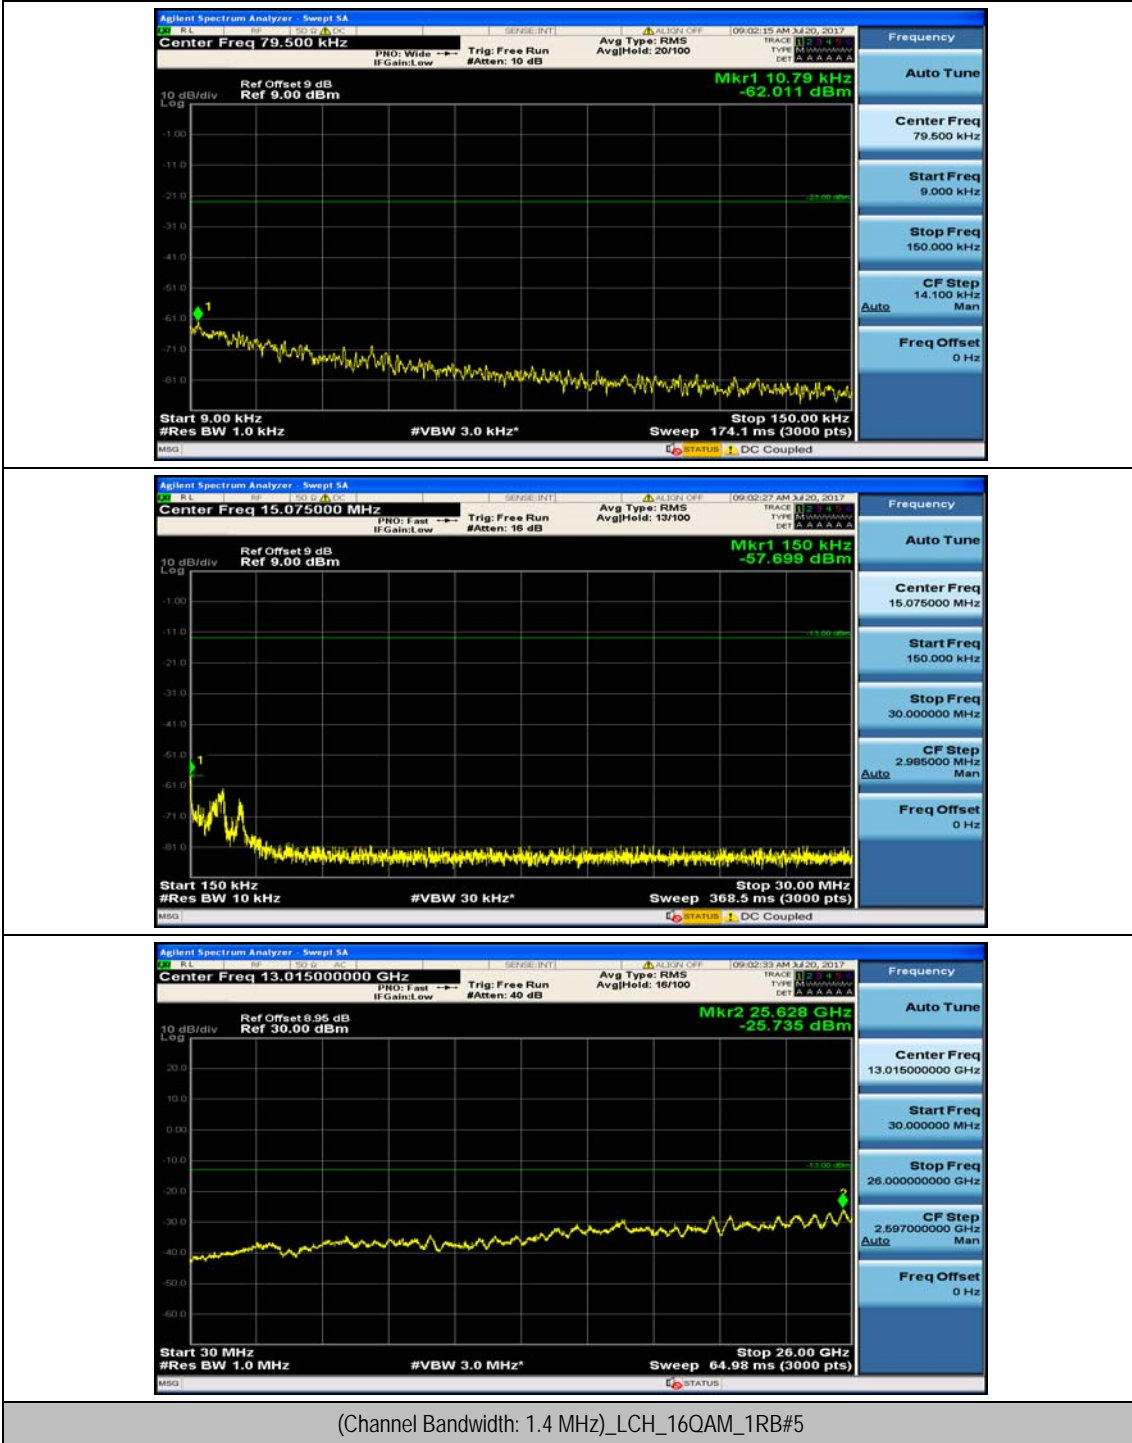

## Appendix E: Conducted Spurious Emission

### Test Graphs

Channel Bandwidth: 1.4 MHz

(Channel Bandwidth: 1.4 MHz)\_MCH\_QPSK\_1RB#0

(Channel Bandwidth: 1.4 MHz)\_MCH\_QPSK\_1RB#3

(Channel Bandwidth: 1.4 MHz)\_LCH\_16QAM\_1RB#0

(Channel Bandwidth: 1.4 MHz)\_LCH\_16QAM\_1RB#3