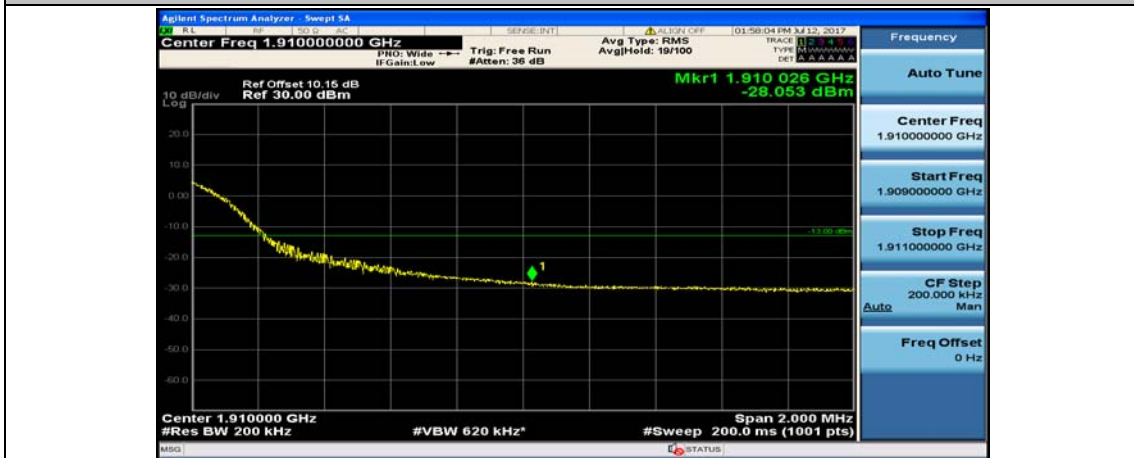

(Channel Bandwidth:20 MHz)_HCH_16QAM_50RB#50