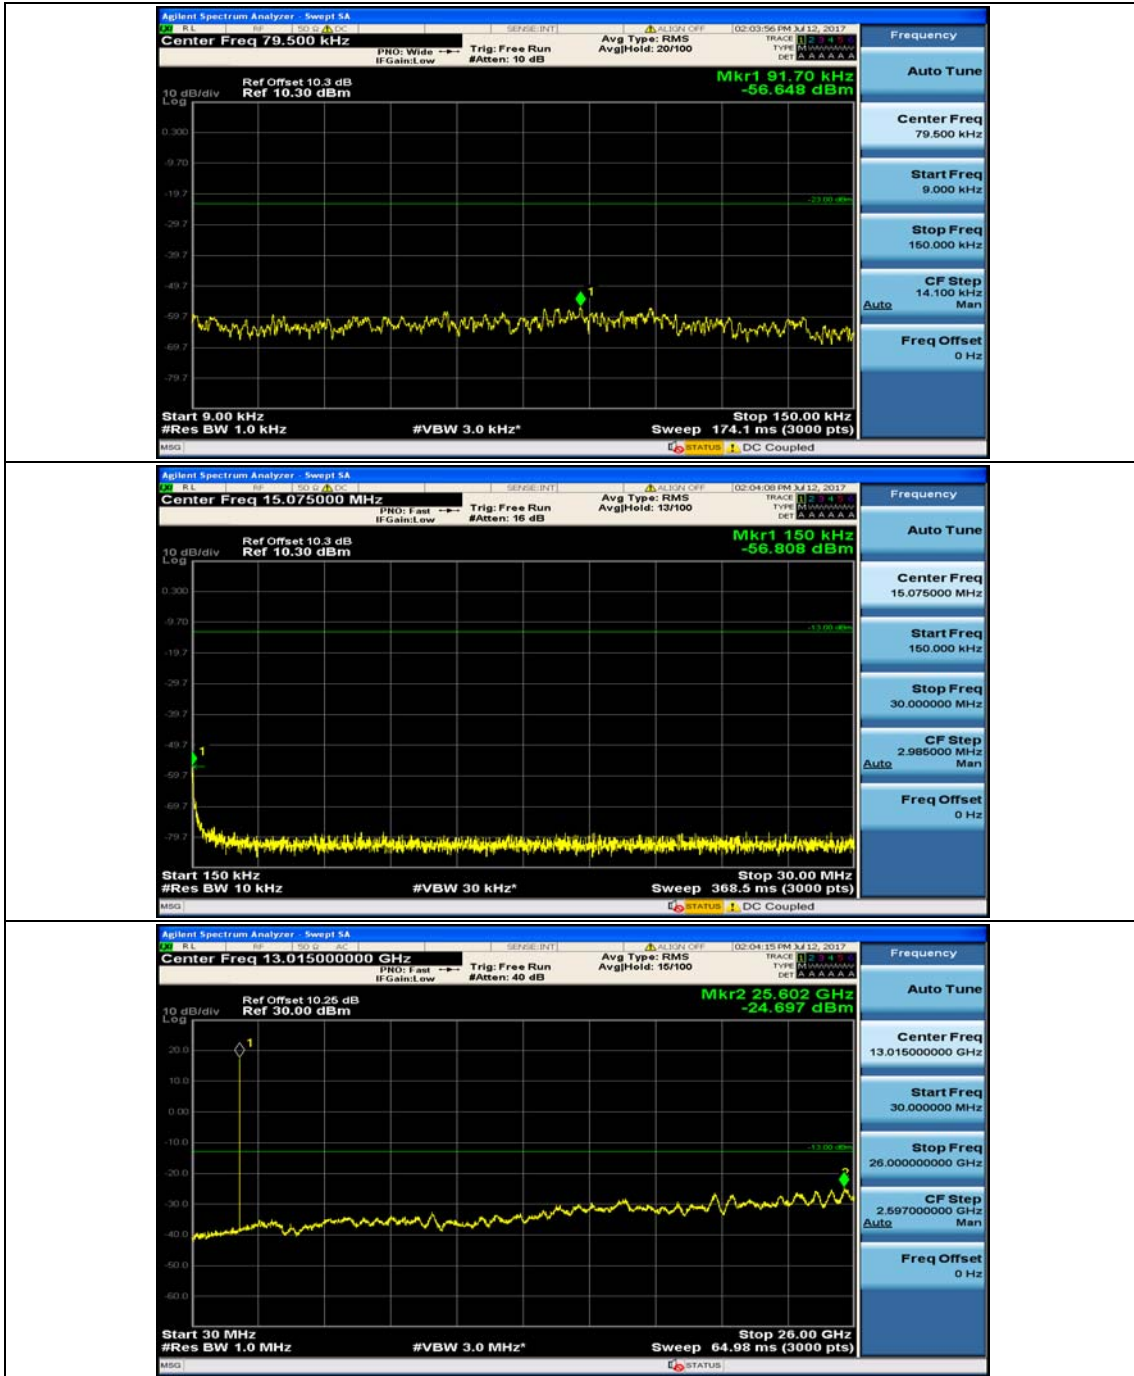

## Appendix E: Conducted Spurious Emission

### Test Graphs

Channel Bandwidth: 1.4 MHz

(Channel Bandwidth: 1.4 MHz)\_MCH\_QPSK\_1RB#0

(Channel Bandwidth: 1.4 MHz)\_MCH\_QPSK\_1RB#3

(Channel Bandwidth: 1.4 MHz)\_LCH\_16QAM\_1RB#0

(Channel Bandwidth: 1.4 MHz)\_LCH\_16QAM\_1RB#3

(Channel Bandwidth: 1.4 MHz)\_MCH\_16QAM\_1RB#0

(Channel Bandwidth: 1.4 MHz)\_MCH\_16QAM\_1RB#3