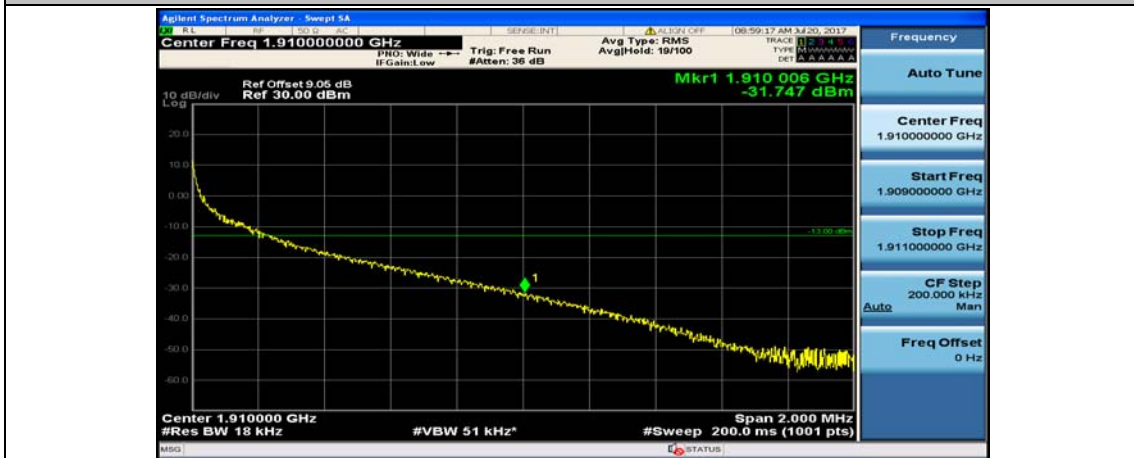

(Channel Bandwidth:20 MHz)_HCH_16QAM_1RB#99