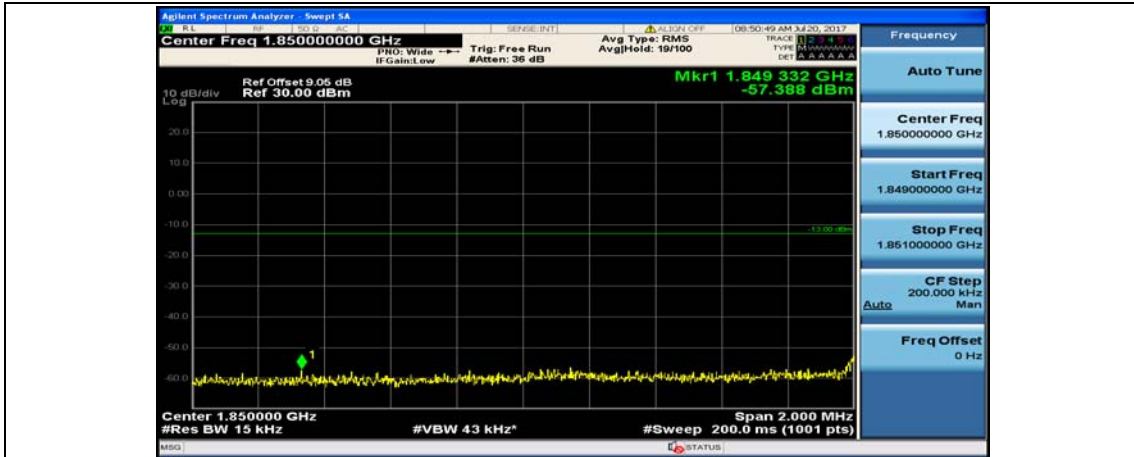

Channel Bandwidth: 10 MHz_LCH_16QAM_1RB#24