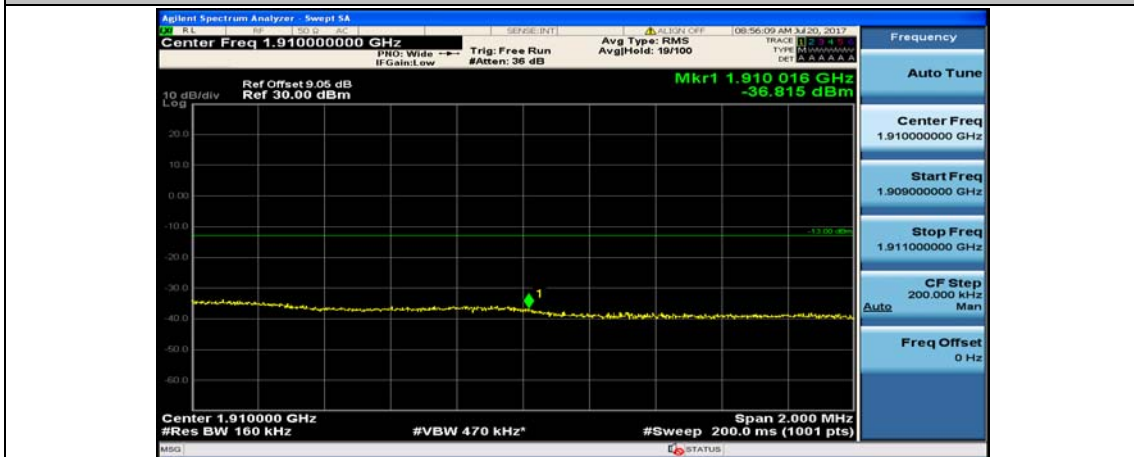

(Channel Bandwidth:15 MHz)_HCH_QPSK_37RB#0