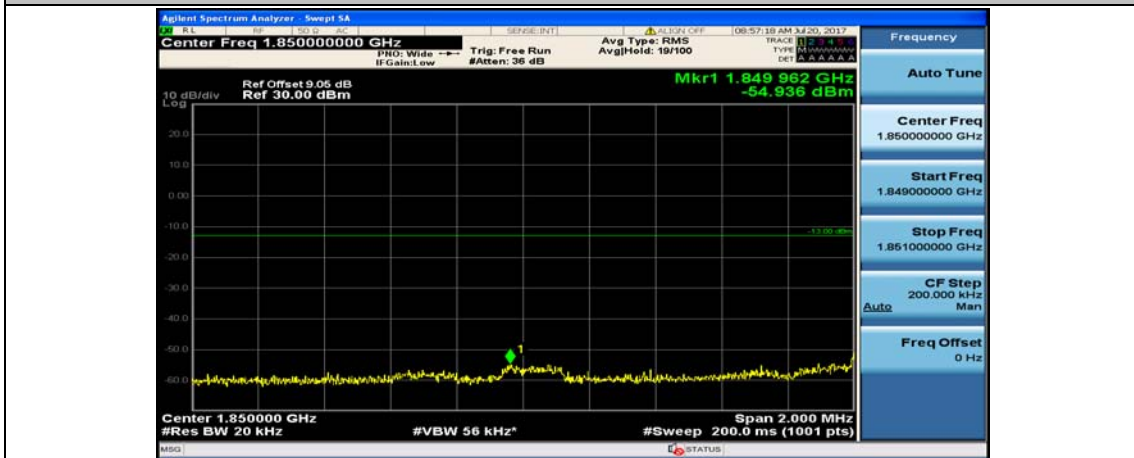

(Channel Bandwidth:20 MHz)_LCH_QPSK_1RB#99