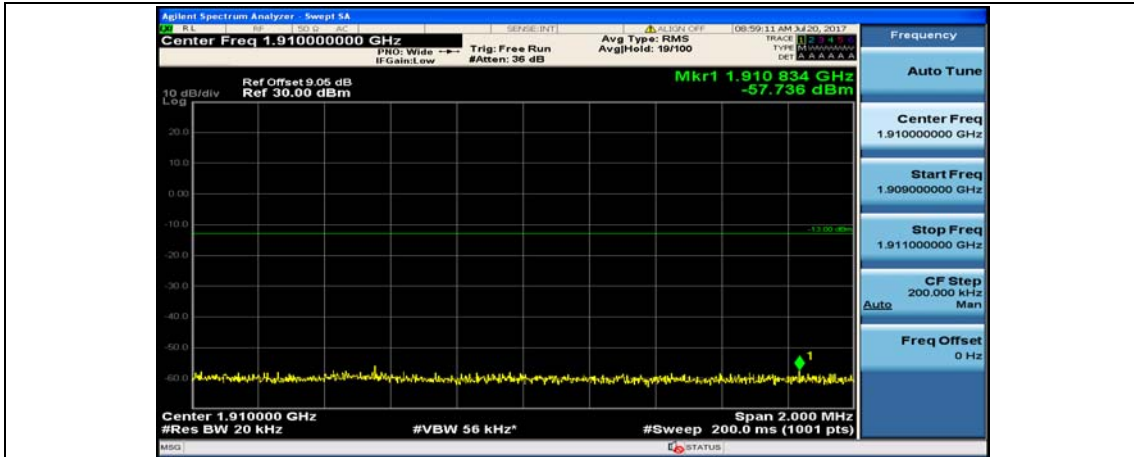

(Channel Bandwidth:20 MHz)_HCH_16QAM_1RB#49