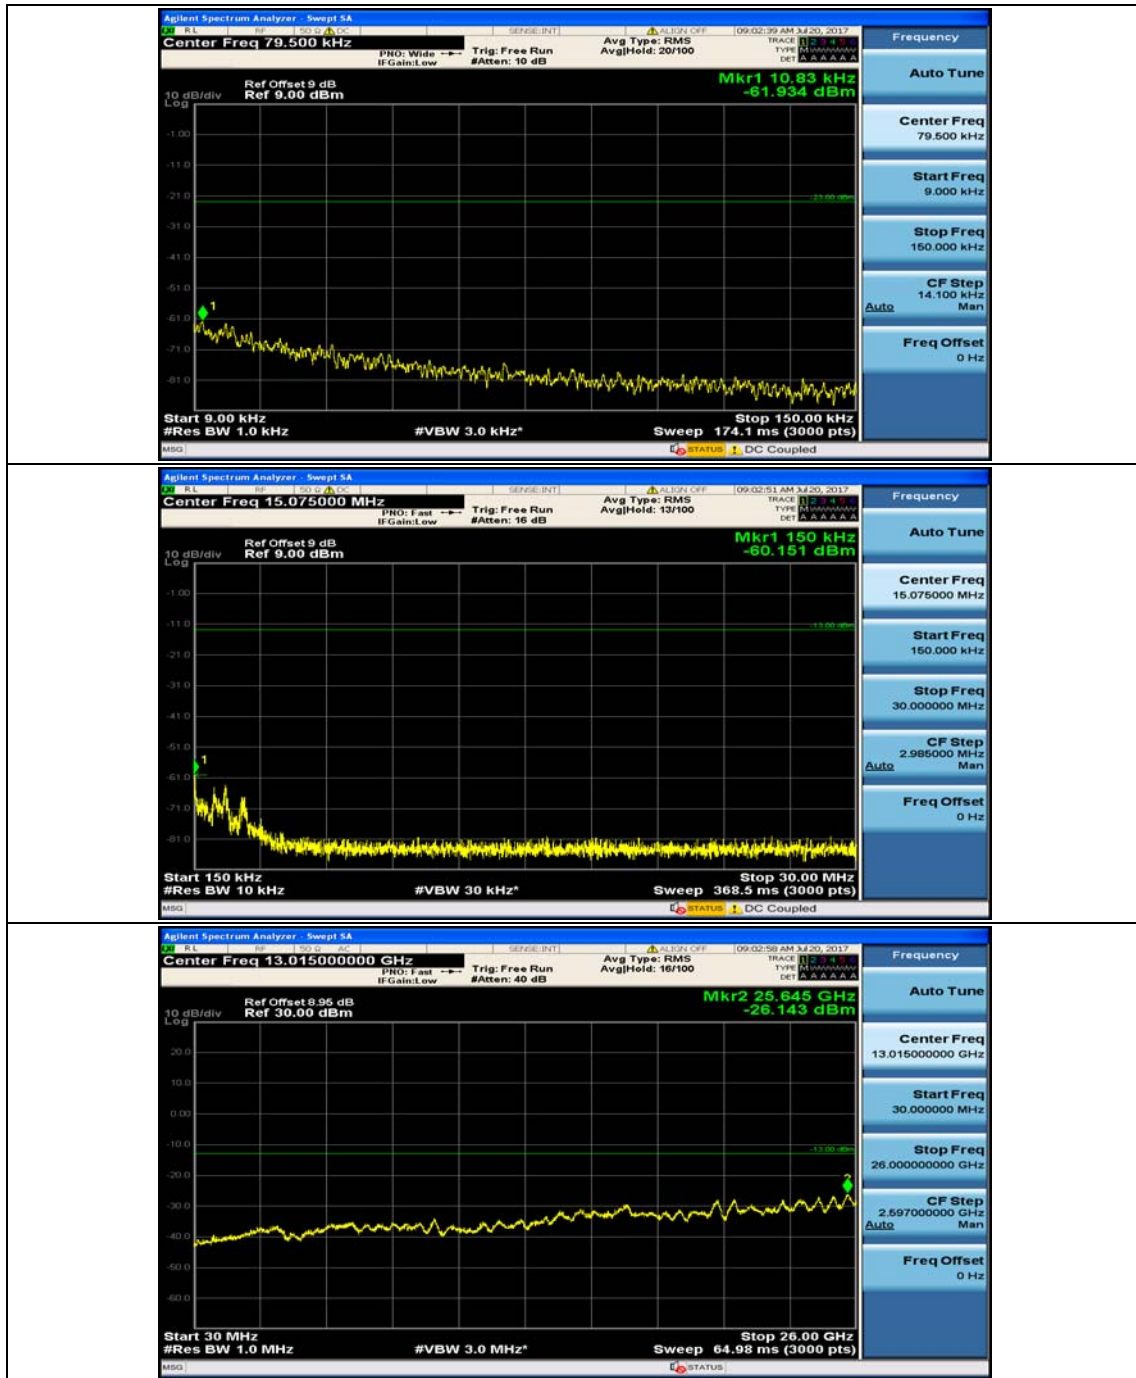

## Appendix E: Conducted Spurious Emission

### Test Graphs

Channel Bandwidth: 1.4 MHz

(Channel Bandwidth: 1.4 MHz)\_MCH\_QPSK\_1RB#0

(Channel Bandwidth: 1.4 MHz)\_MCH\_QPSK\_1RB#3

(Channel Bandwidth: 1.4 MHz)\_LCH\_16QAM\_1RB#0

(Channel Bandwidth: 1.4 MHz)\_LCH\_16QAM\_1RB#3

(Channel Bandwidth: 1.4 MHz)\_MCH\_16QAM\_1RB#0

(Channel Bandwidth: 1.4 MHz)\_MCH\_16QAM\_1RB#3