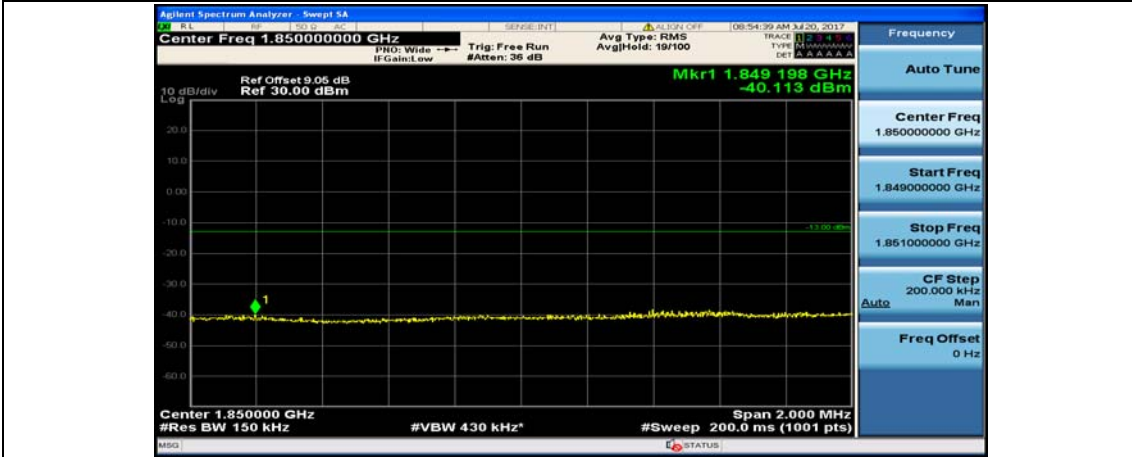

Channel Bandwidth: 15 MHz

(Channel Bandwidth:15 MHz)\_LCH\_QPSK\_1RB#0

(Channel Bandwidth:15 MHz)\_LCH\_QPSK\_1RB#37

(Channel Bandwidth:15 MHz)\_LCH\_QPSK\_1RB#74

(Channel Bandwidth:15 MHz)\_LCH\_QPSK\_37RB#0

(Channel Bandwidth:15 MHz)\_LCH\_QPSK\_37RB#18

(Channel Bandwidth:15 MHz)\_LCH\_QPSK\_37RB#38

(Channel Bandwidth:15 MHz)\_LCH\_QPSK\_75RB#0

(Channel Bandwidth:15 MHz)\_HCH\_QPSK\_1RB#0

(Channel Bandwidth:15 MHz)\_HCH\_QPSK\_1RB#37