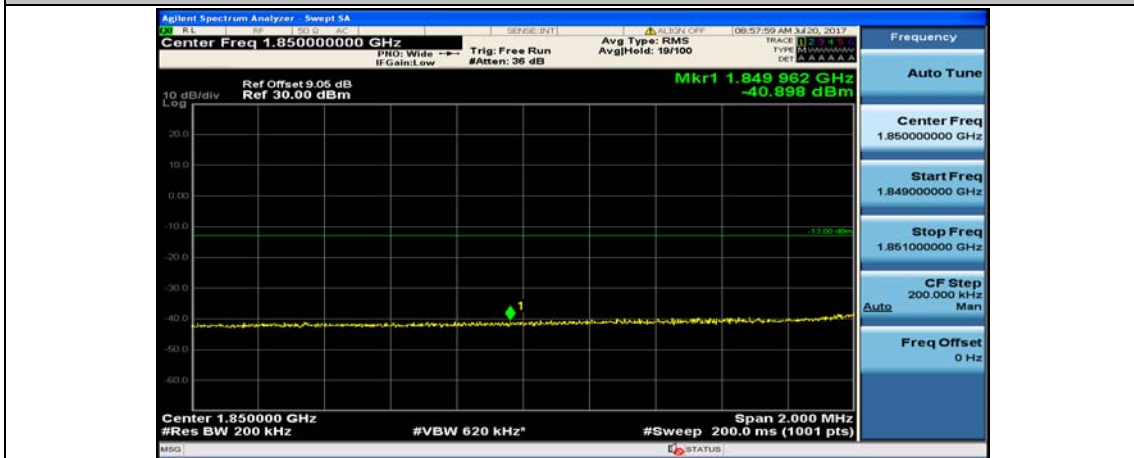

(Channel Bandwidth:20 MHz)\_LCH\_QPSK\_1RB#49

(Channel Bandwidth:20 MHz)\_LCH\_QPSK\_1RB#99

(Channel Bandwidth:20 MHz)\_LCH\_QPSK\_50RB#0

(Channel Bandwidth:20 MHz)\_LCH\_QPSK\_50RB#25

(Channel Bandwidth:20 MHz)\_LCH\_QPSK\_50RB#50