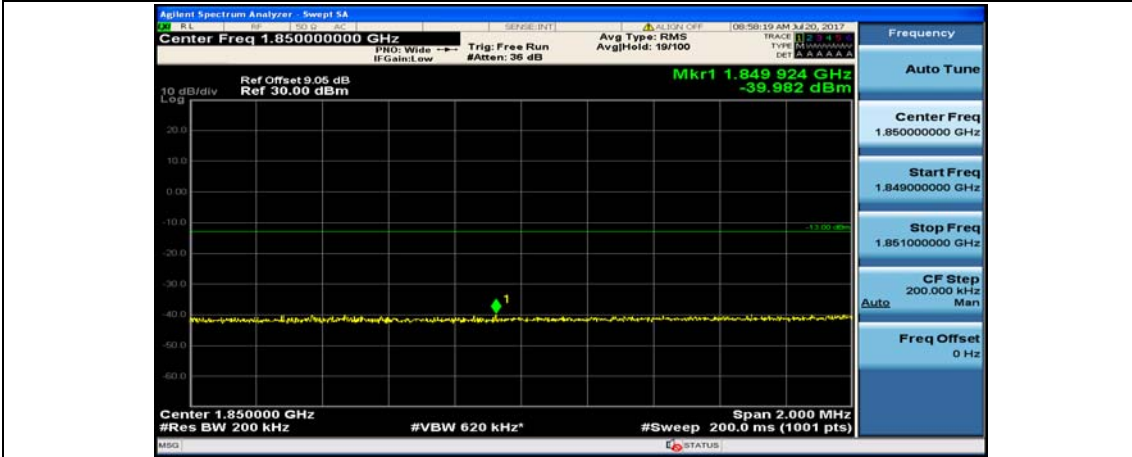

(Channel Bandwidth:20 MHz)\_LCH\_16QAM\_1RB#99

(Channel Bandwidth:20 MHz)\_LCH\_16QAM\_50RB#0

(Channel Bandwidth:20 MHz)\_LCH\_16QAM\_50RB#25

(Channel Bandwidth:20 MHz)\_LCH\_16QAM\_50RB#50

(Channel Bandwidth:20 MHz)\_LCH\_16QAM\_100RB#0