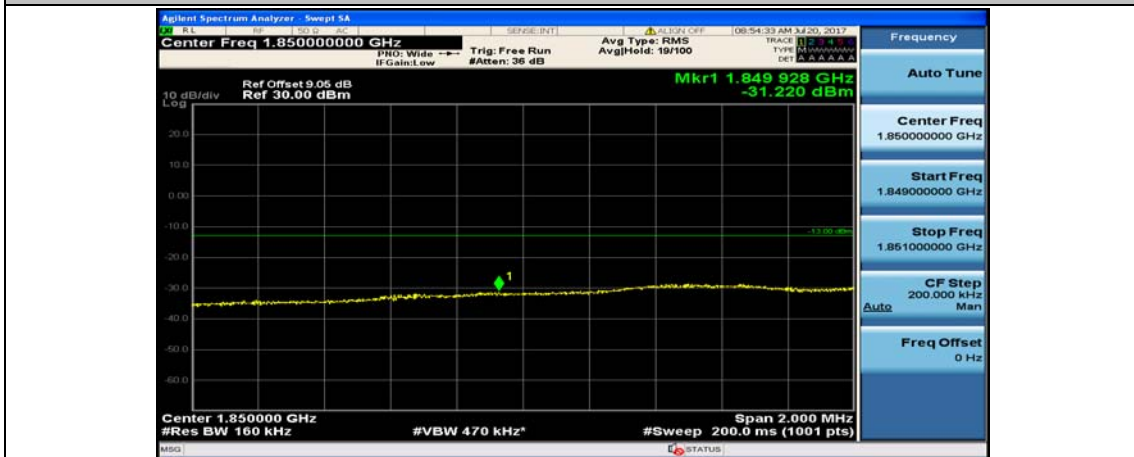

Channel Bandwidth: 15 MHz

(Channel Bandwidth:15 MHz)\_LCH\_QPSK\_1RB#0

(Channel Bandwidth:15 MHz)\_LCH\_QPSK\_1RB#37

(Channel Bandwidth:15 MHz)\_LCH\_QPSK\_1RB#74

(Channel Bandwidth:15 MHz)\_LCH\_QPSK\_37RB#0

(Channel Bandwidth:15 MHz)\_LCH\_QPSK\_37RB#18

(Channel Bandwidth:15 MHz)\_LCH\_QPSK\_37RB#38

(Channel Bandwidth:15 MHz)\_LCH\_QPSK\_75RB#0

(Channel Bandwidth:15 MHz)\_HCH\_QPSK\_1RB#0

(Channel Bandwidth:15 MHz)\_HCH\_QPSK\_1RB#37