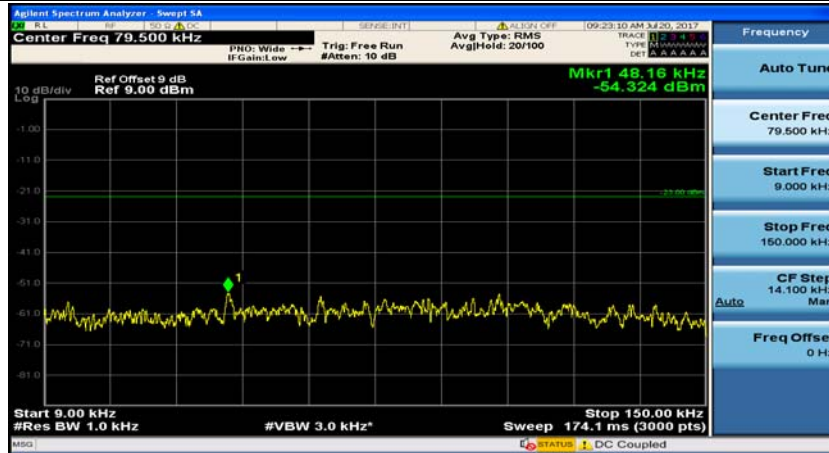

## Appendix E: Conducted Spurious Emission

### Test Graphs

Channel Bandwidth: 1.4 MHz

(Channel Bandwidth: 1.4 MHz)\_MCH\_QPSK\_1RB#0

(Channel Bandwidth: 1.4 MHz)\_MCH\_QPSK\_1RB#3

(Channel Bandwidth: 1.4 MHz)\_LCH\_16QAM\_1RB#0

(Channel Bandwidth: 1.4 MHz)\_LCH\_16QAM\_1RB#3

(Channel Bandwidth: 1.4 MHz)\_MCH\_16QAM\_1RB#0

(Channel Bandwidth: 1.4 MHz)\_MCH\_16QAM\_1RB#3