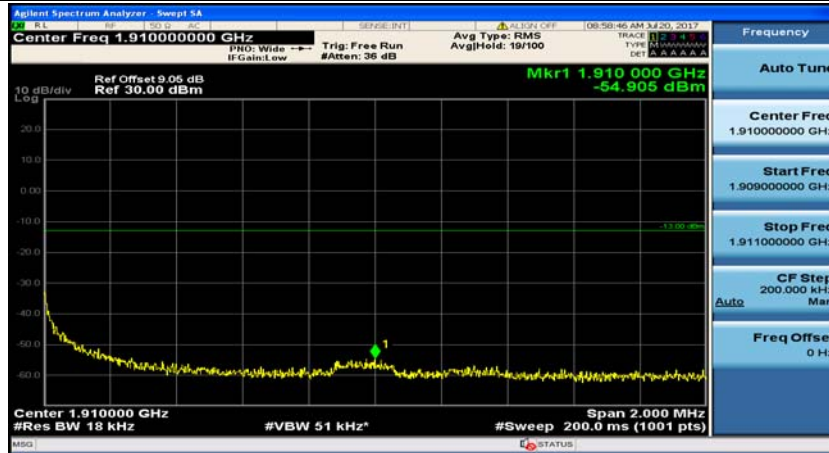

(Channel Bandwidth:20 MHz)_HCH_QPSK_1RB#0