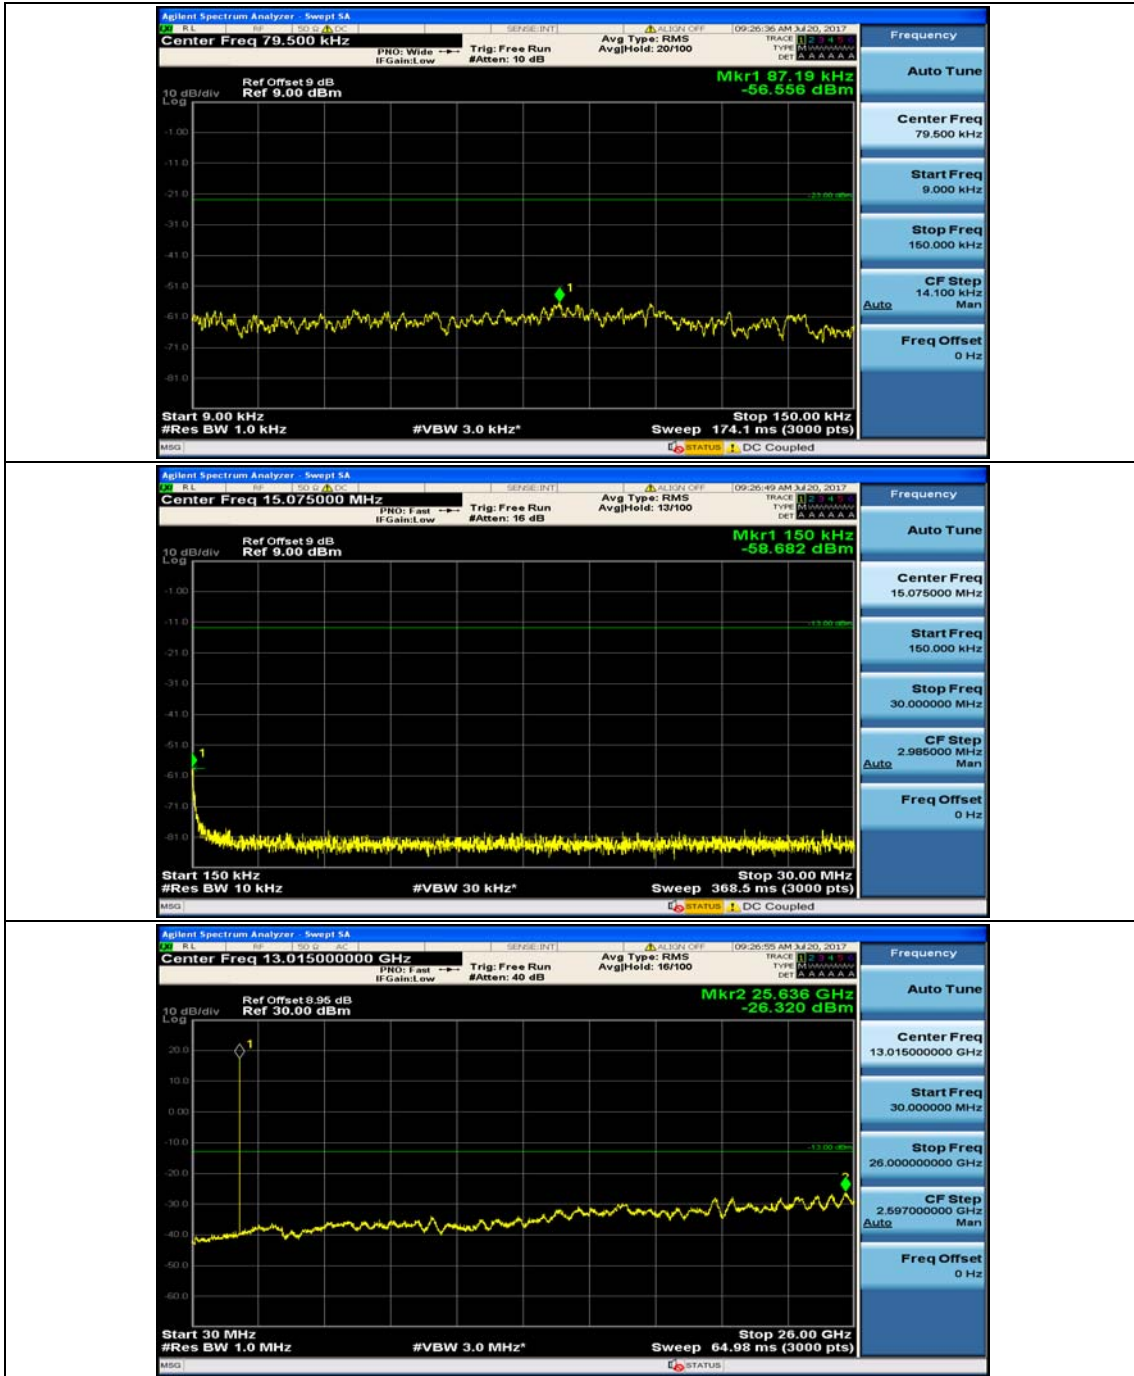

## Appendix E: Conducted Spurious Emission

### Test Graphs

Channel Bandwidth: 1.4 MHz

(Channel Bandwidth: 1.4 MHz)\_MCH\_QPSK\_1RB#0

(Channel Bandwidth: 1.4 MHz)\_MCH\_QPSK\_1RB#3

(Channel Bandwidth: 1.4 MHz)\_LCH\_16QAM\_1RB#0

(Channel Bandwidth: 1.4 MHz)\_LCH\_16QAM\_1RB#3

(Channel Bandwidth: 1.4 MHz)\_MCH\_16QAM\_1RB#0

(Channel Bandwidth: 1.4 MHz)\_MCH\_16QAM\_1RB#3