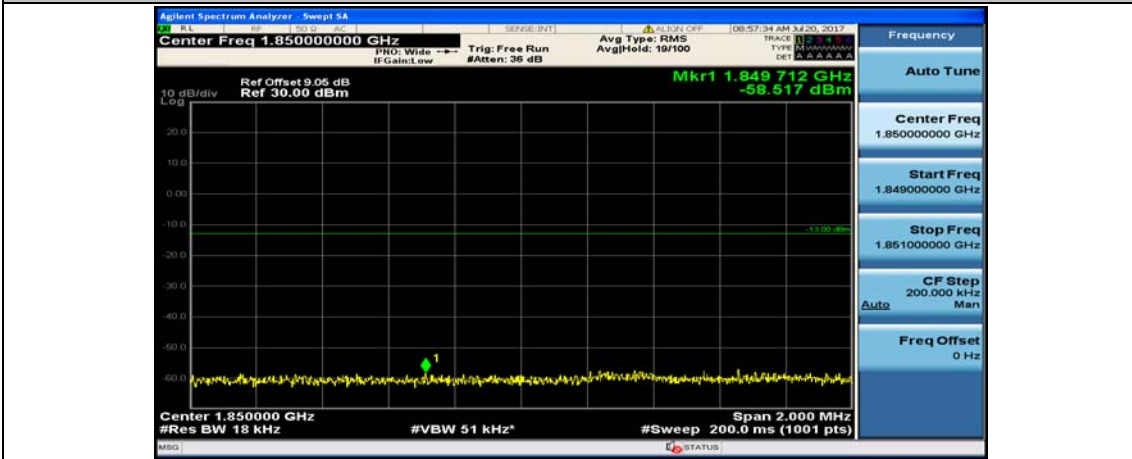

(Channel Bandwidth:20 MHz)\_HCH\_QPSK\_50RB#25

(Channel Bandwidth:20 MHz)\_HCH\_QPSK\_50RB#50

(Channel Bandwidth:20 MHz)\_HCH\_QPSK\_100RB#0

(Channel Bandwidth:20 MHz)\_LCH\_16QAM\_1RB#0

(Channel Bandwidth:20 MHz)\_LCH\_16QAM\_1RB#49