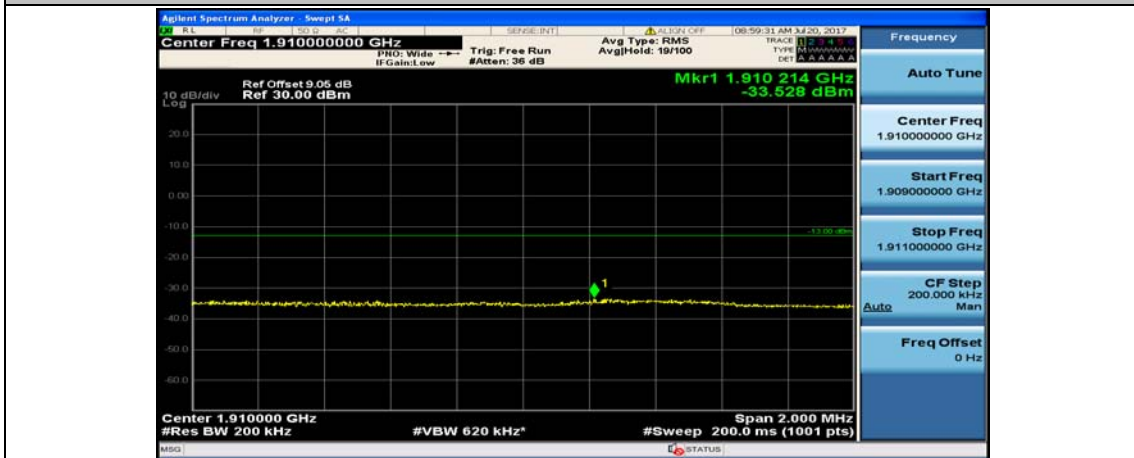

(Channel Bandwidth:20 MHz)_HCH_QPSK_50RB#25