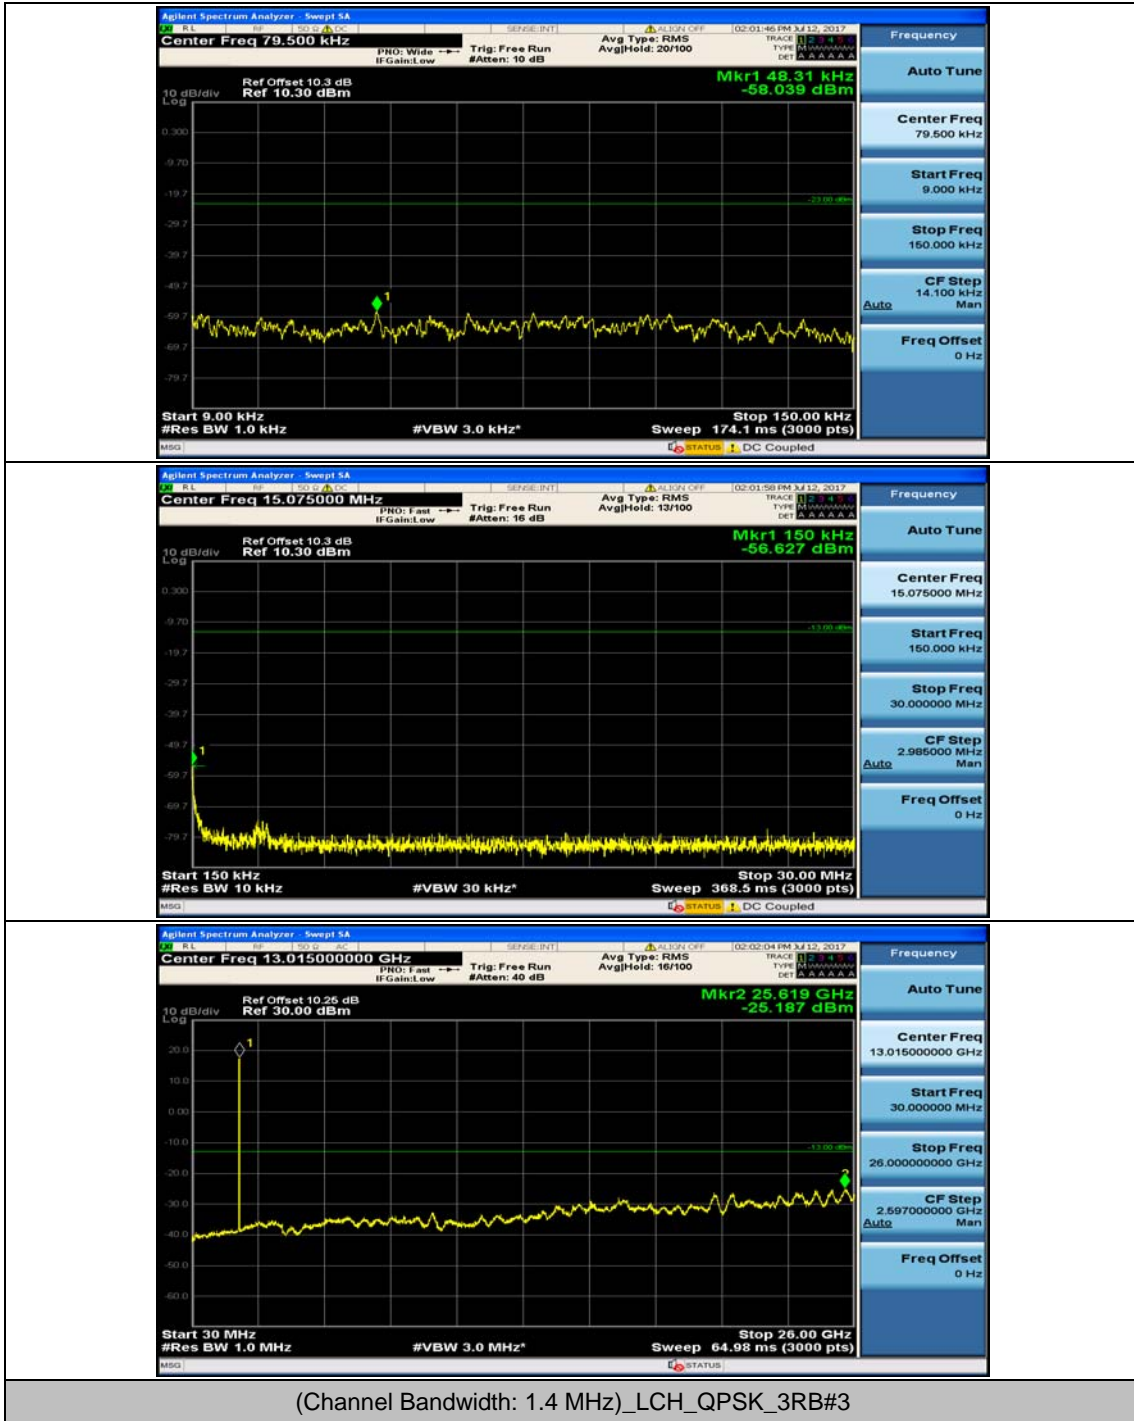

## Appendix E: Conducted Spurious Emission

### Test Graphs

Channel Bandwidth: 1.4 MHz

(Channel Bandwidth: 1.4 MHz)\_MCH\_QPSK\_1RB#0

(Channel Bandwidth: 1.4 MHz)\_MCH\_QPSK\_1RB#3

(Channel Bandwidth: 1.4 MHz)\_LCH\_16QAM\_1RB#0

(Channel Bandwidth: 1.4 MHz)\_LCH\_16QAM\_1RB#3