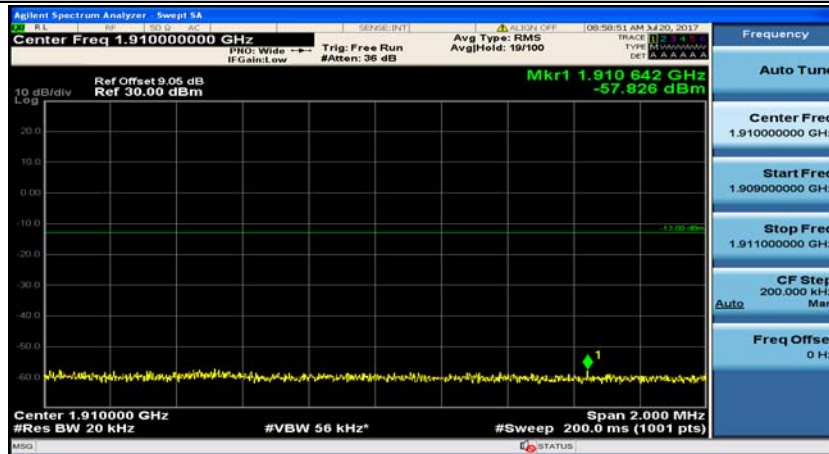

(Channel Bandwidth:20 MHz)_HCH_QPSK_1RB#49