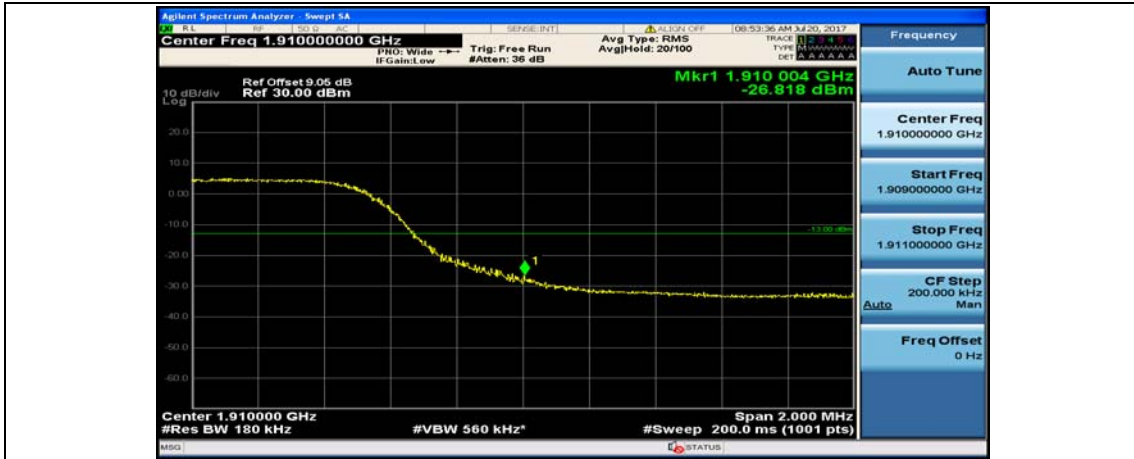

Channel Bandwidth: 10 MHz\_HCH\_16QAM\_1RB#49

Channel Bandwidth: 10 MHz\_HCH\_16QAM\_25RB#0

Channel Bandwidth: 10 MHz\_HCH\_16QAM\_25RB#12

Channel Bandwidth: 10 MHz\_HCH\_16QAM\_25RB#25

Channel Bandwidth: 10 MHz\_HCH\_16QAM\_50RB#0

Channel Bandwidth: 15 MHz

(Channel Bandwidth:15 MHz)\_LCH\_QPSK\_1RB#0

(Channel Bandwidth:15 MHz)\_LCH\_QPSK\_1RB#37

(Channel Bandwidth:15 MHz)\_LCH\_QPSK\_1RB#74

(Channel Bandwidth:15 MHz)\_LCH\_QPSK\_37RB#0