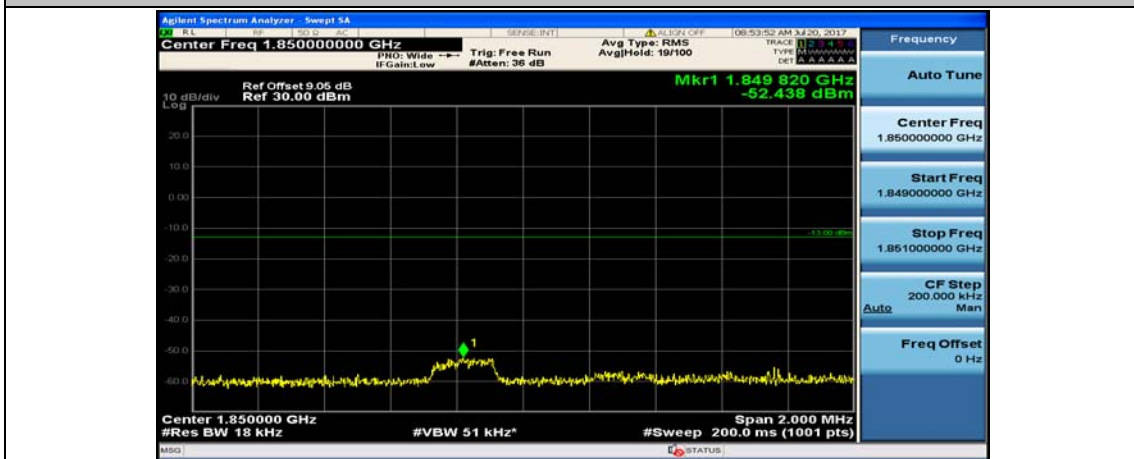

Channel Bandwidth: 10 MHz\_HCH\_16QAM\_1RB#49

Channel Bandwidth: 10 MHz\_HCH\_16QAM\_25RB#0

Channel Bandwidth: 10 MHz\_HCH\_16QAM\_25RB#12

Channel Bandwidth: 10 MHz\_HCH\_16QAM\_25RB#25

Channel Bandwidth: 10 MHz\_HCH\_16QAM\_50RB#0

Channel Bandwidth: 15 MHz

(Channel Bandwidth:15 MHz)\_LCH\_QPSK\_1RB#0

(Channel Bandwidth:15 MHz)\_LCH\_QPSK\_1RB#37

(Channel Bandwidth:15 MHz)\_LCH\_QPSK\_1RB#74

(Channel Bandwidth:15 MHz)\_LCH\_QPSK\_37RB#0