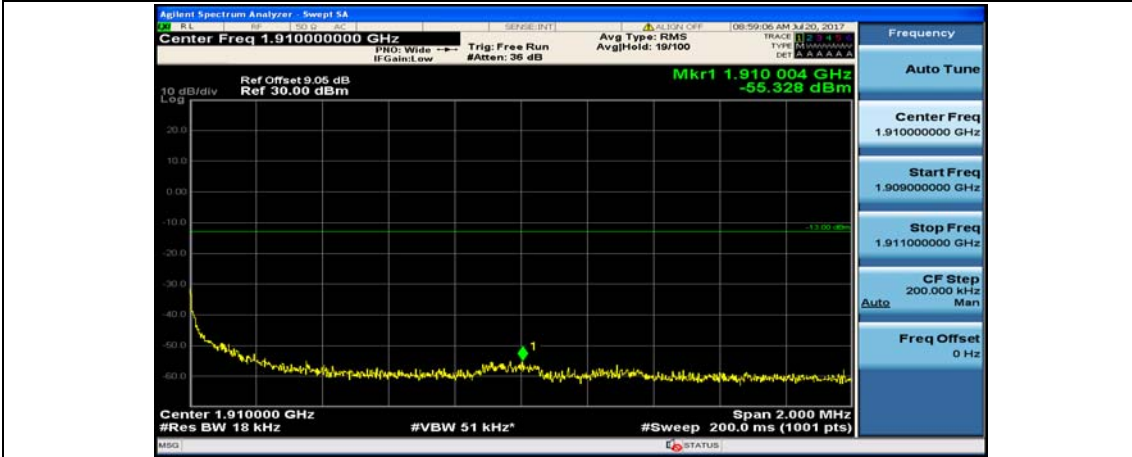

(Channel Bandwidth:20 MHz)_HCH_16QAM_1RB#0