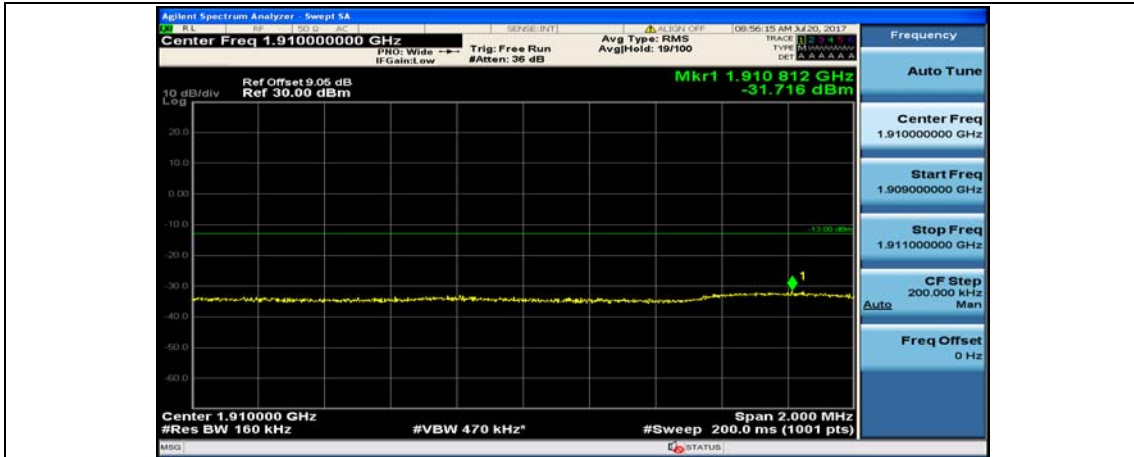

(Channel Bandwidth:15 MHz)_HCH_QPSK_37RB#18