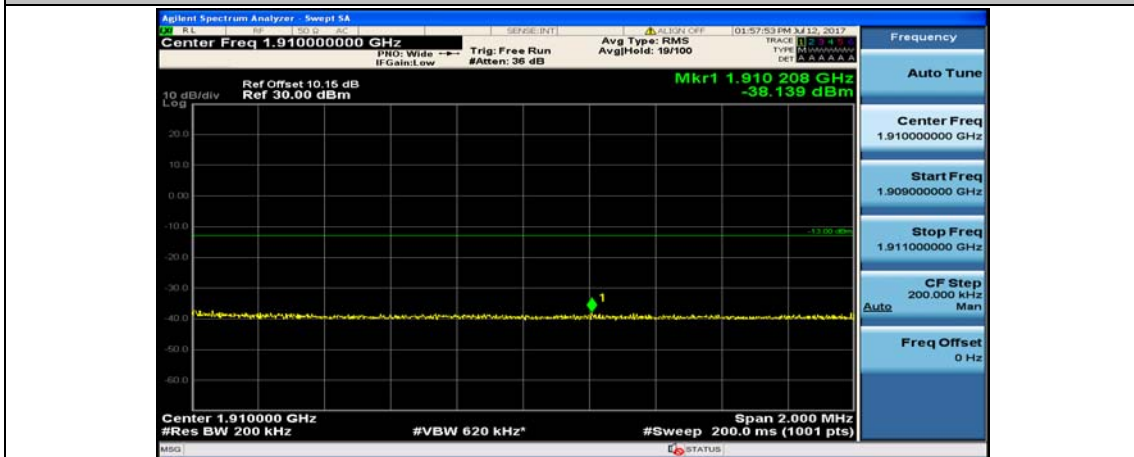

(Channel Bandwidth:20 MHz)\_HCH\_16QAM\_1RB#0

(Channel Bandwidth:20 MHz)\_HCH\_16QAM\_1RB#49

(Channel Bandwidth:20 MHz)\_HCH\_16QAM\_1RB#99

(Channel Bandwidth:20 MHz)\_HCH\_16QAM\_50RB#0

(Channel Bandwidth:20 MHz)\_HCH\_16QAM\_50RB#25