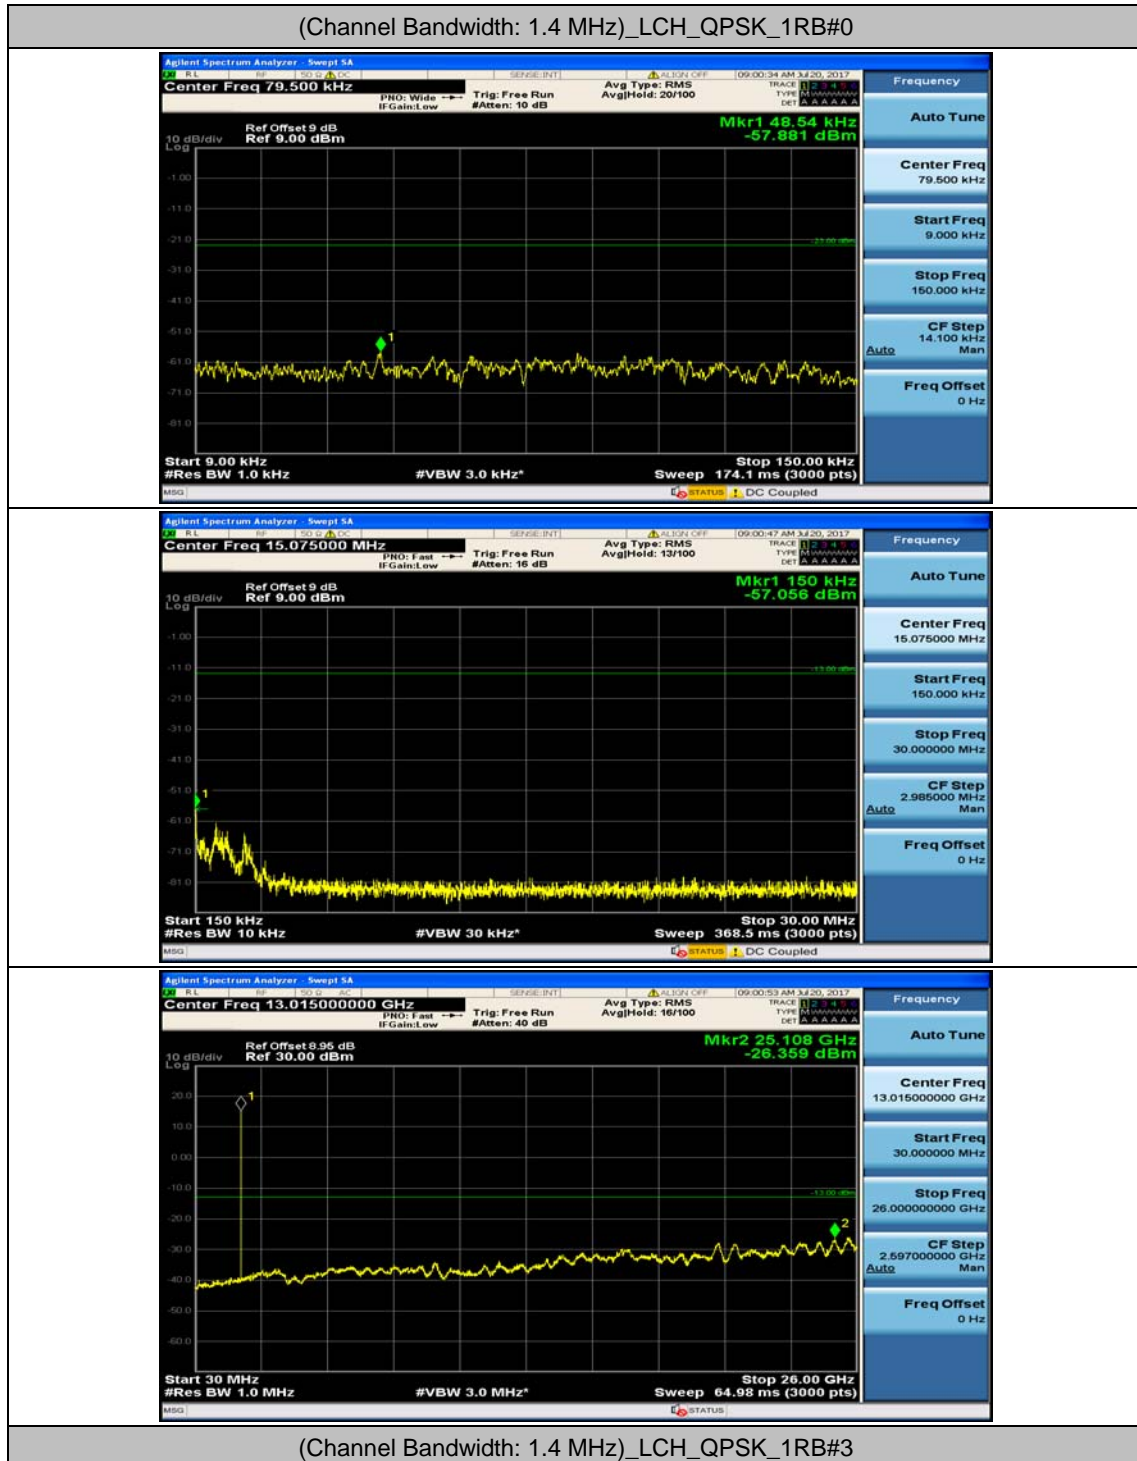

Appendix E: Conducted Spurious Emission

Test Graphs

Channel Bandwidth: 1.4 MHz