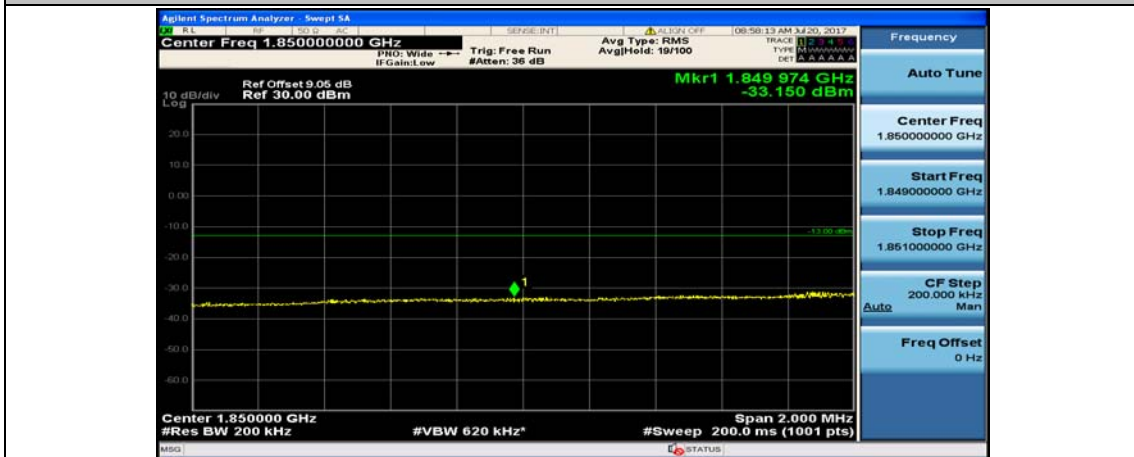

(Channel Bandwidth:20 MHz)_LCH_16QAM_50RB#25