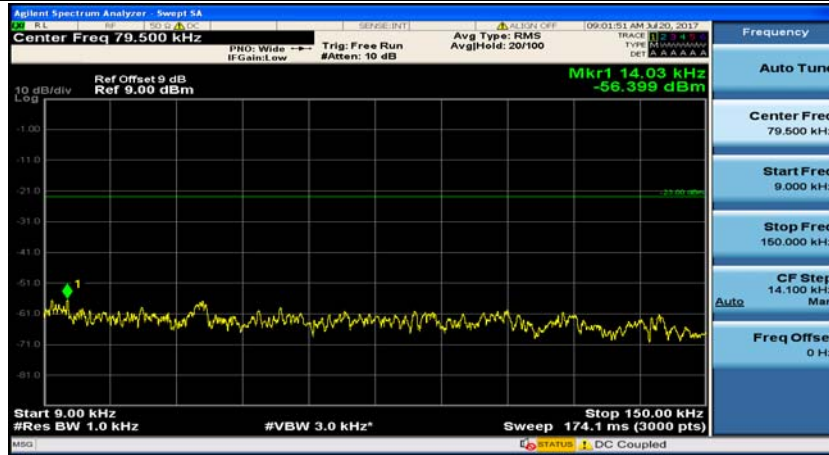

## Appendix E: Conducted Spurious Emission

### Test Graphs

Channel Bandwidth: 1.4 MHz

(Channel Bandwidth: 1.4 MHz)\_MCH\_QPSK\_1RB#0

(Channel Bandwidth: 1.4 MHz)\_MCH\_QPSK\_1RB#3

(Channel Bandwidth: 1.4 MHz)\_LCH\_16QAM\_1RB#0

(Channel Bandwidth: 1.4 MHz)\_LCH\_16QAM\_1RB#3