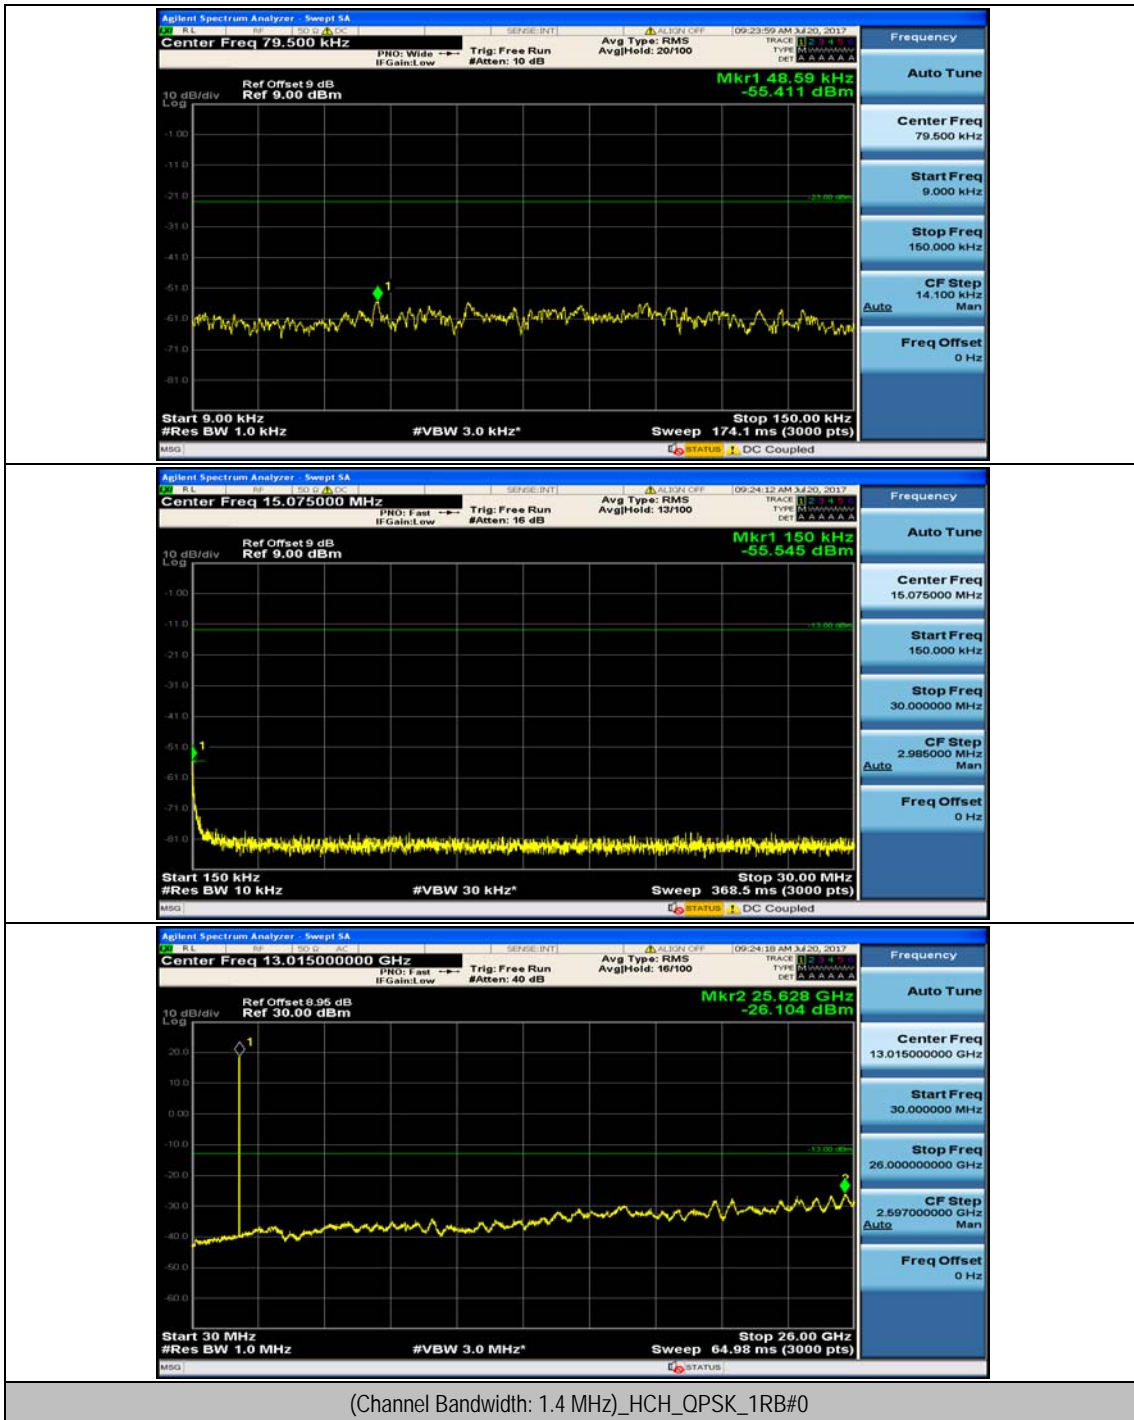

## Appendix E: Conducted Spurious Emission

### Test Graphs

Channel Bandwidth: 1.4 MHz

(Channel Bandwidth: 1.4 MHz)\_MCH\_QPSK\_1RB#0

(Channel Bandwidth: 1.4 MHz)\_MCH\_QPSK\_1RB#3

(Channel Bandwidth: 1.4 MHz)\_LCH\_16QAM\_1RB#0

(Channel Bandwidth: 1.4 MHz)\_LCH\_16QAM\_1RB#3