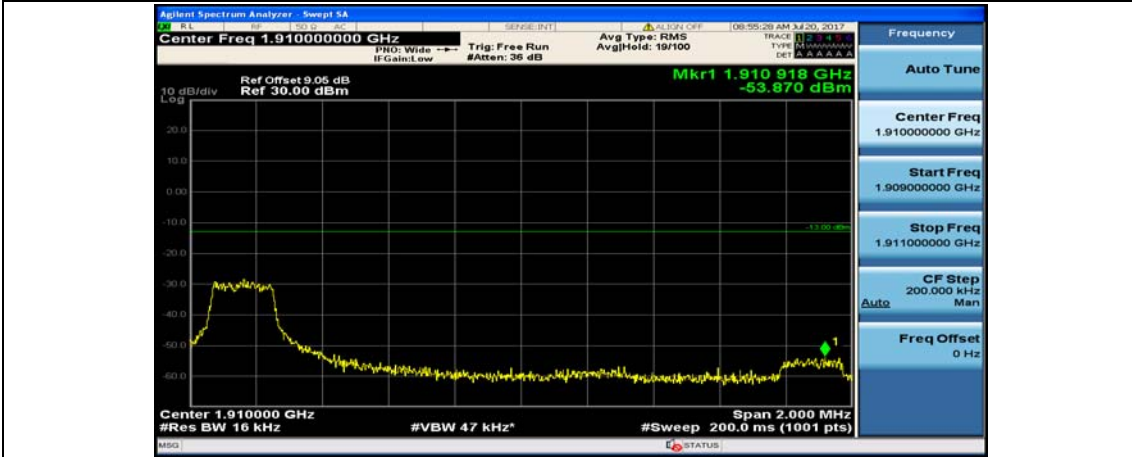

(Channel Bandwidth:15 MHz)\_LCH\_QPSK\_37RB#18

(Channel Bandwidth:15 MHz)\_LCH\_QPSK\_37RB#38

(Channel Bandwidth:15 MHz)\_LCH\_QPSK\_75RB#0

(Channel Bandwidth:15 MHz)\_HCH\_QPSK\_1RB#0

(Channel Bandwidth:15 MHz)\_HCH\_QPSK\_1RB#37