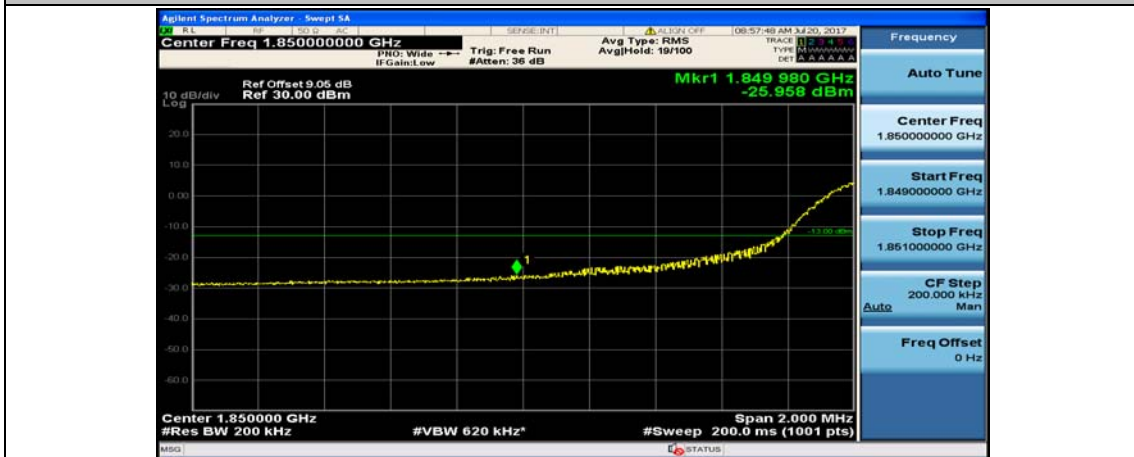

(Channel Bandwidth:20 MHz)\_LCH\_QPSK\_1RB#49

(Channel Bandwidth:20 MHz)\_LCH\_QPSK\_1RB#99

(Channel Bandwidth:20 MHz)\_LCH\_QPSK\_50RB#0

(Channel Bandwidth:20 MHz)\_LCH\_QPSK\_50RB#25

(Channel Bandwidth:20 MHz)\_LCH\_QPSK\_50RB#50