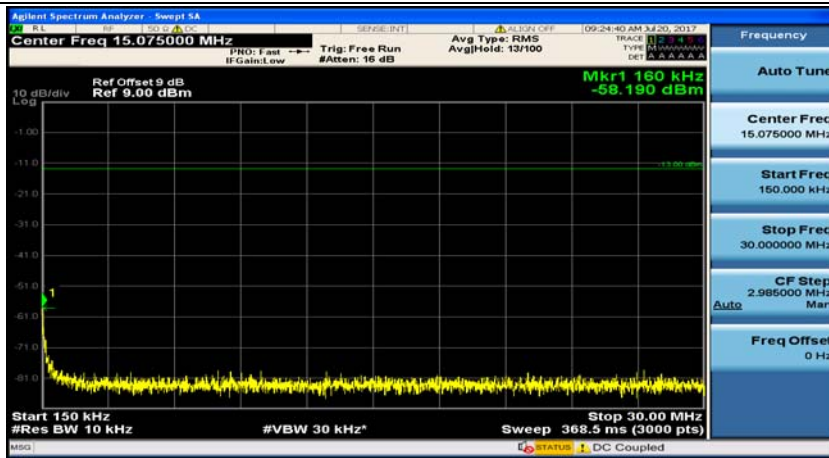

(Channel Bandwidth: 1.4 MHz)_MCH_16QAM_1RB#0