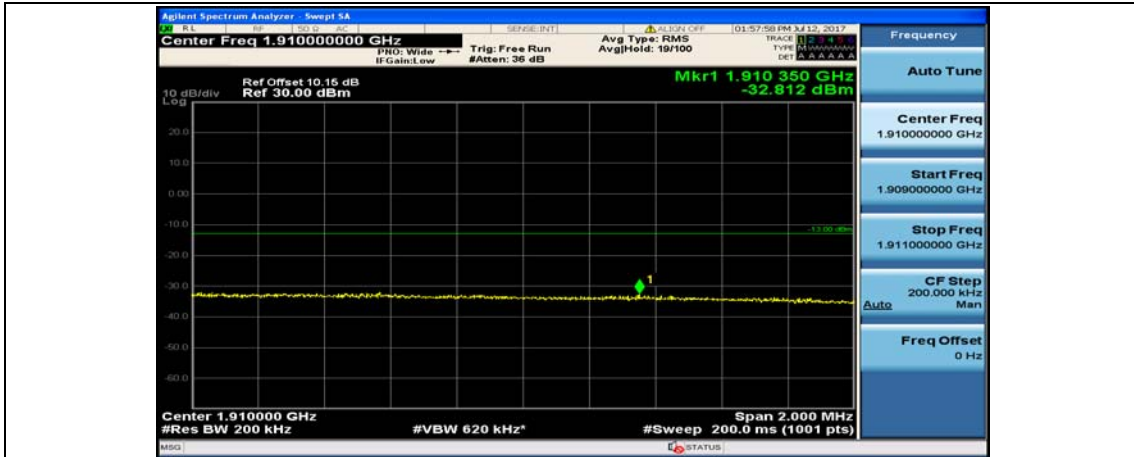

(Channel Bandwidth:20 MHz)\_HCH\_16QAM\_1RB#0

(Channel Bandwidth:20 MHz)\_HCH\_16QAM\_1RB#49

(Channel Bandwidth:20 MHz)\_HCH\_16QAM\_1RB#99

(Channel Bandwidth:20 MHz)\_HCH\_16QAM\_50RB#0

(Channel Bandwidth:20 MHz)\_HCH\_16QAM\_50RB#25