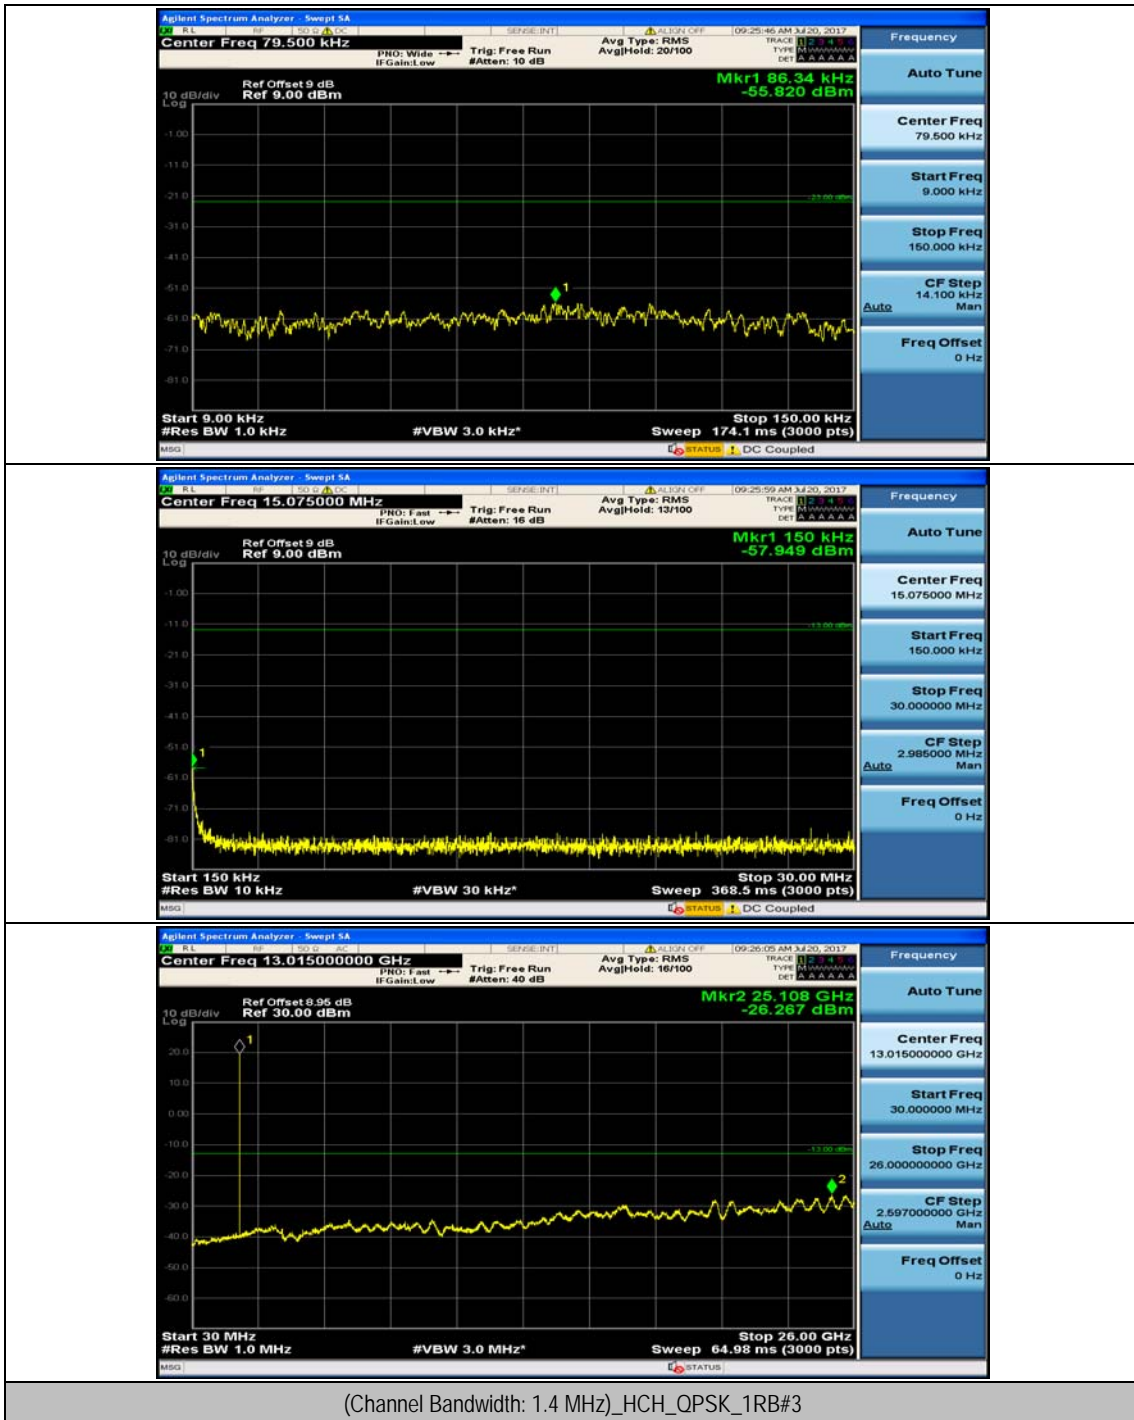

## Appendix E: Conducted Spurious Emission

### Test Graphs

Channel Bandwidth: 1.4 MHz

(Channel Bandwidth: 1.4 MHz)\_MCH\_QPSK\_1RB#0

(Channel Bandwidth: 1.4 MHz)\_MCH\_QPSK\_1RB#3

(Channel Bandwidth: 1.4 MHz)\_LCH\_16QAM\_1RB#0

(Channel Bandwidth: 1.4 MHz)\_LCH\_16QAM\_1RB#3