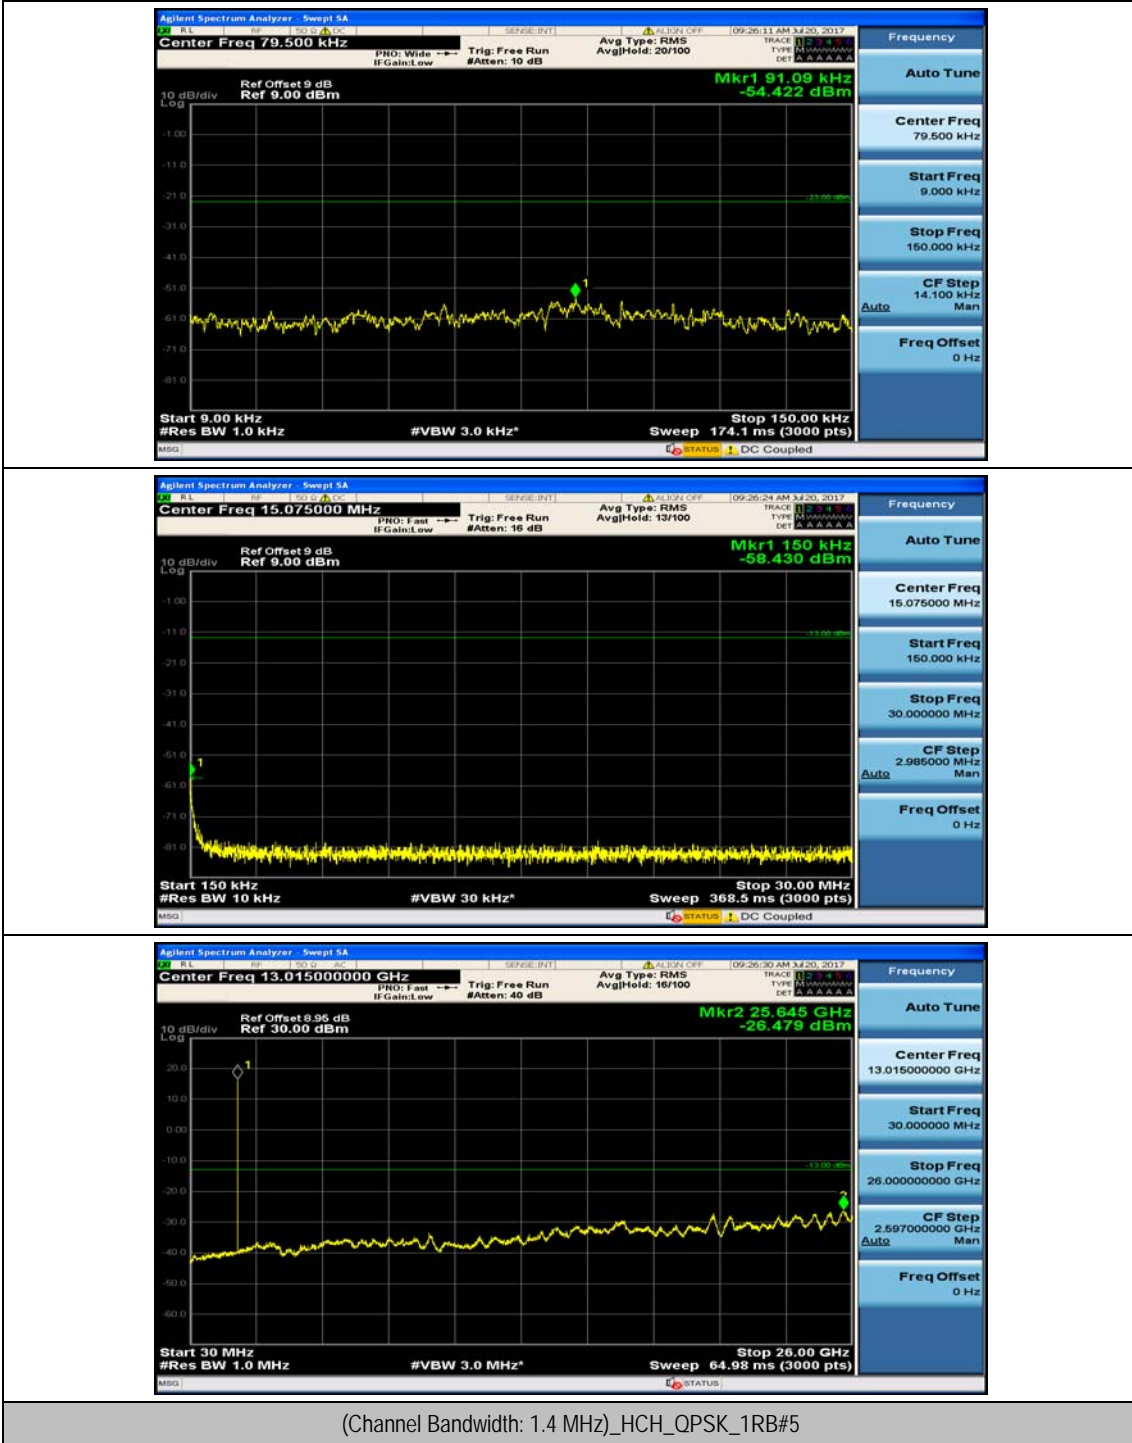

## Appendix E: Conducted Spurious Emission

### Test Graphs

Channel Bandwidth: 1.4 MHz

(Channel Bandwidth: 1.4 MHz)\_MCH\_QPSK\_1RB#0

(Channel Bandwidth: 1.4 MHz)\_MCH\_QPSK\_1RB#3

(Channel Bandwidth: 1.4 MHz)\_LCH\_16QAM\_1RB#0

(Channel Bandwidth: 1.4 MHz)\_LCH\_16QAM\_1RB#3