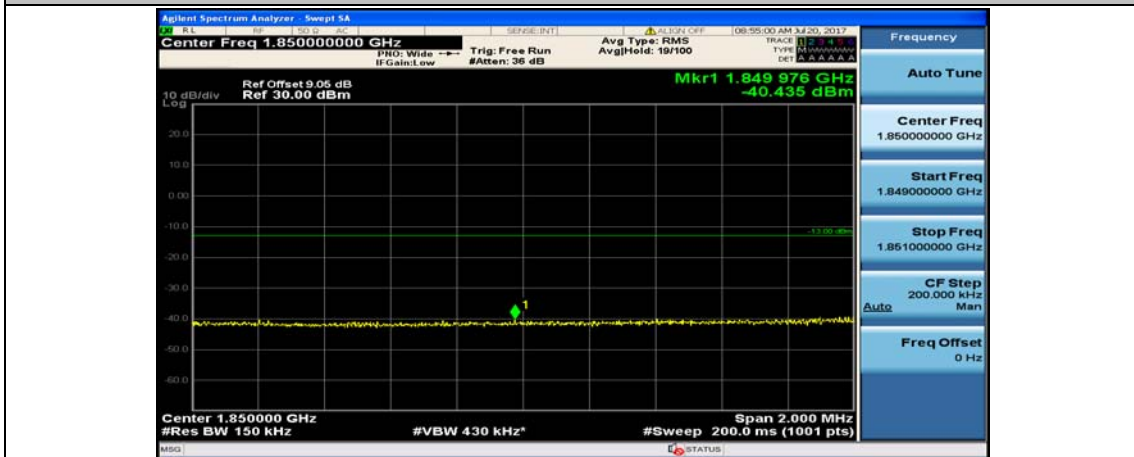

(Channel Bandwidth:15 MHz)_LCH_16QAM_37RB#38