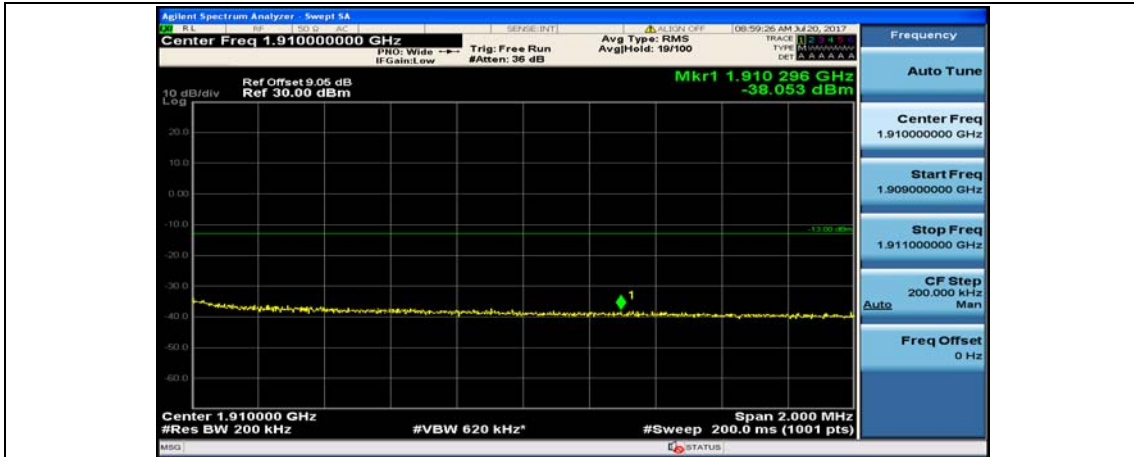

(Channel Bandwidth:20 MHz)\_LCH\_QPSK\_100RB#0

(Channel Bandwidth:20 MHz)\_HCH\_QPSK\_1RB#0

(Channel Bandwidth:20 MHz)\_HCH\_QPSK\_1RB#49

(Channel Bandwidth:20 MHz)\_HCH\_QPSK\_1RB#99

(Channel Bandwidth:20 MHz)\_HCH\_QPSK\_50RB#0