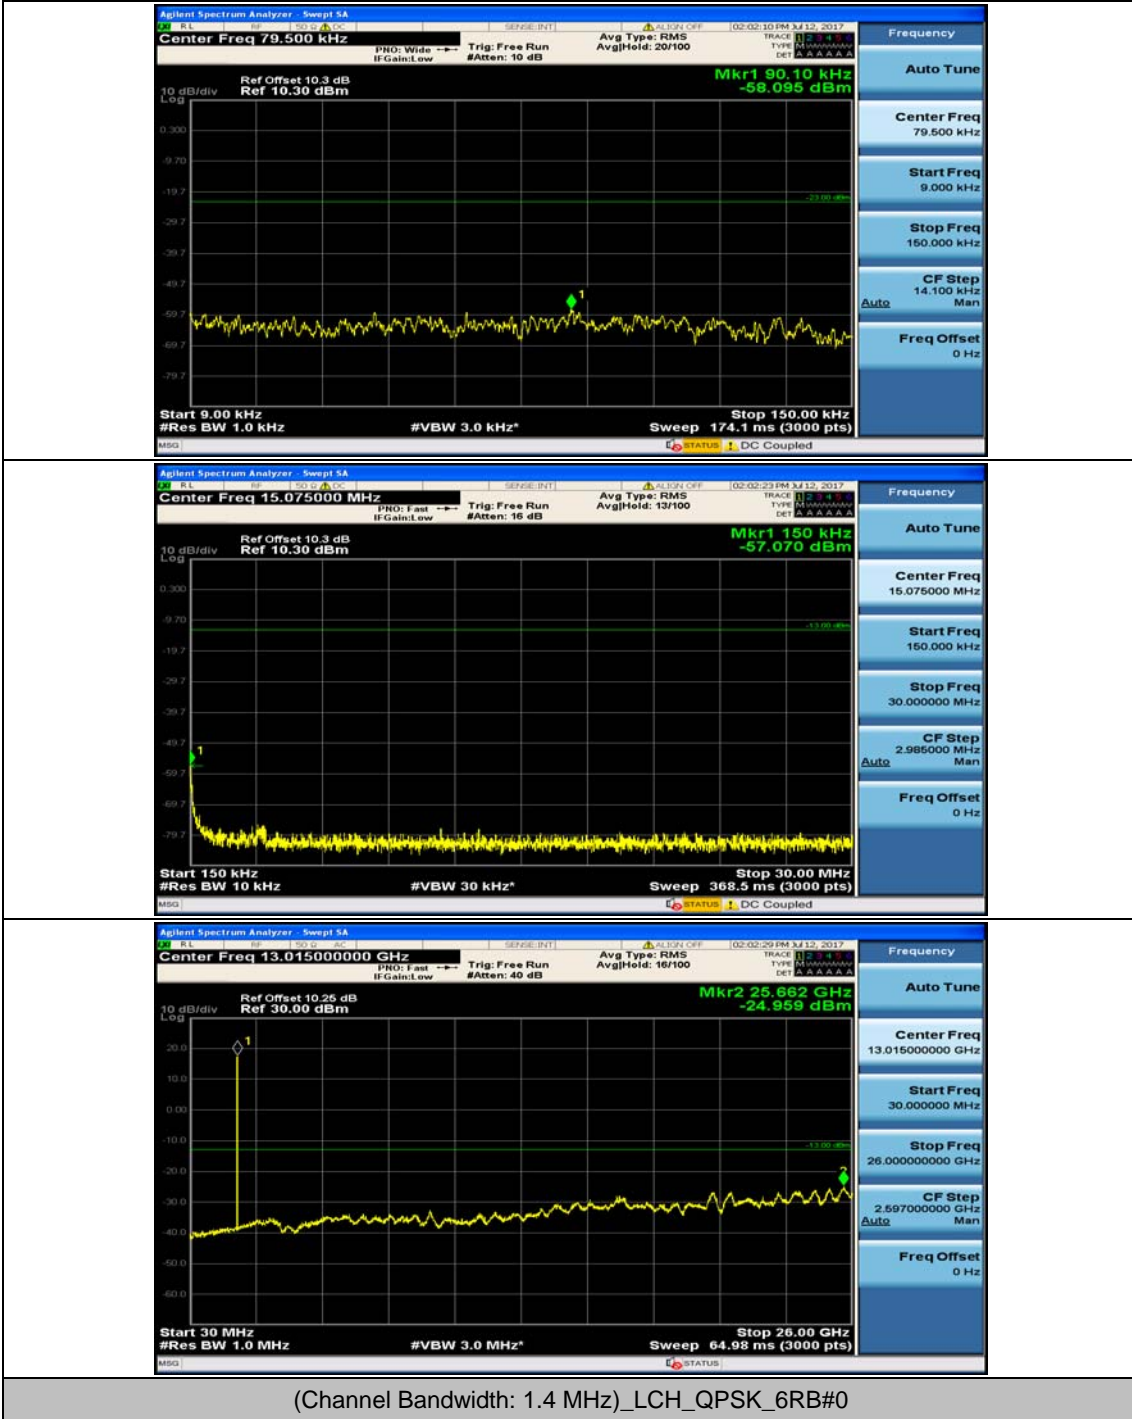

## Appendix E: Conducted Spurious Emission

### Test Graphs

Channel Bandwidth: 1.4 MHz

(Channel Bandwidth: 1.4 MHz)\_MCH\_QPSK\_1RB#0

(Channel Bandwidth: 1.4 MHz)\_MCH\_QPSK\_1RB#3

(Channel Bandwidth: 1.4 MHz)\_LCH\_16QAM\_1RB#0

(Channel Bandwidth: 1.4 MHz)\_LCH\_16QAM\_1RB#3