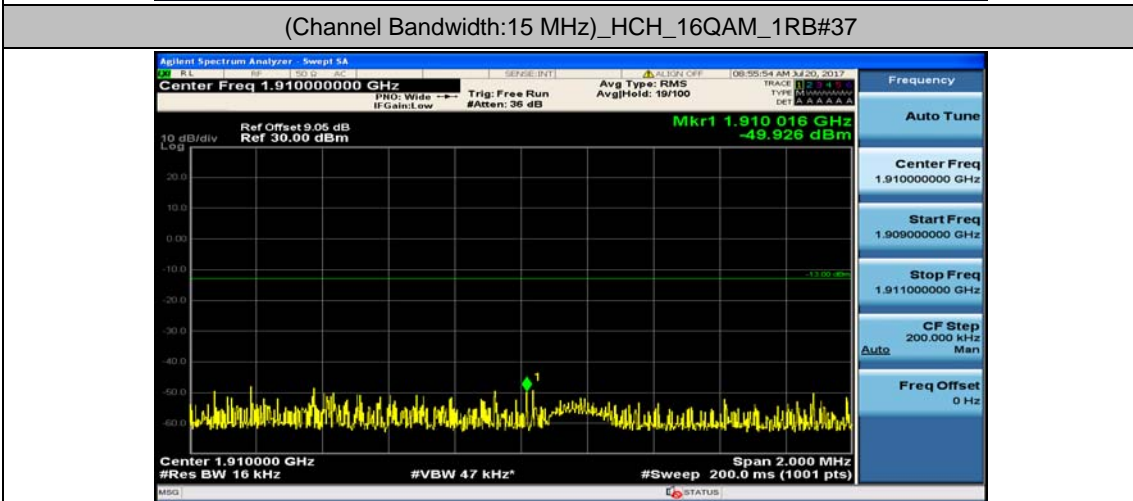

(Channel Bandwidth:15 MHz)\_LCH\_16QAM\_37RB#38

(Channel Bandwidth:15 MHz)\_LCH\_16QAM\_75RB#0

(Channel Bandwidth:15 MHz)\_HCH\_16QAM\_1RB#0

(Channel Bandwidth:15 MHz)\_HCH\_16QAM\_1RB#37

(Channel Bandwidth:15 MHz)\_HCH\_16QAM\_1RB#74