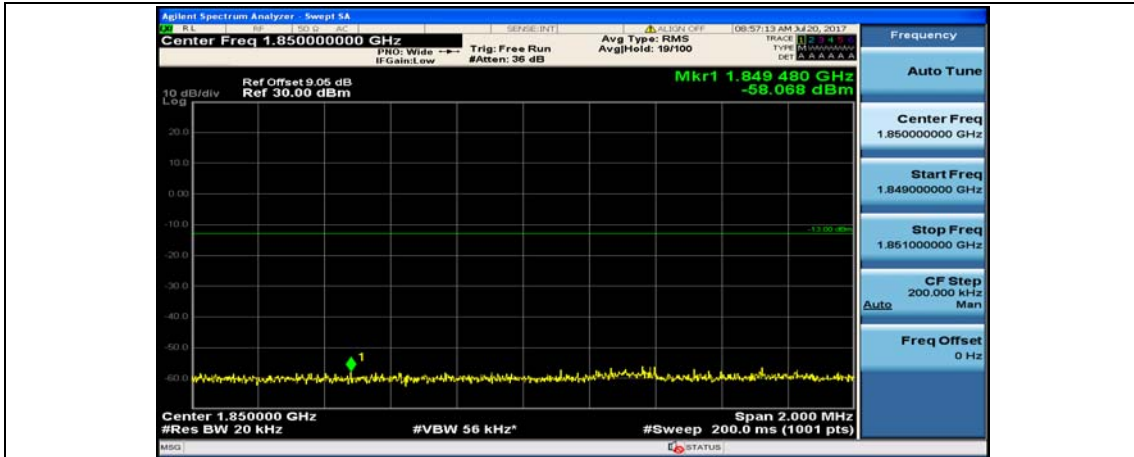

(Channel Bandwidth:20 MHz)_LCH_QPSK_1RB#49