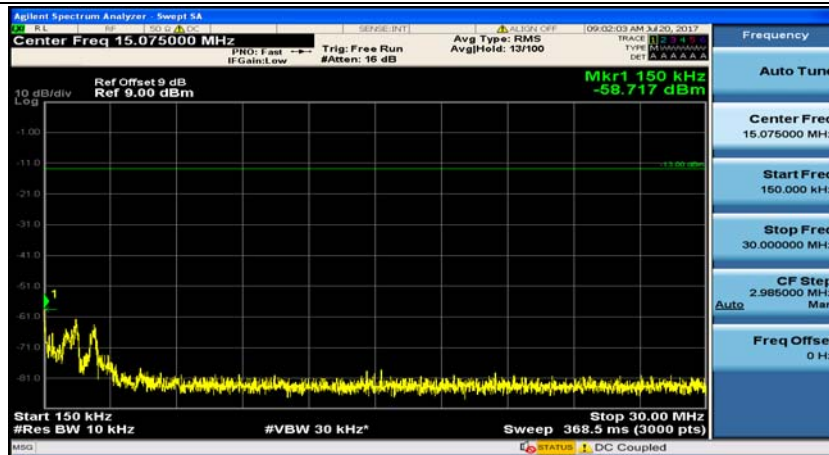

## Appendix E: Conducted Spurious Emission

### Test Graphs

Channel Bandwidth: 1.4 MHz

(Channel Bandwidth: 1.4 MHz)\_MCH\_QPSK\_1RB#0

(Channel Bandwidth: 1.4 MHz)\_MCH\_QPSK\_1RB#3

(Channel Bandwidth: 1.4 MHz)\_LCH\_16QAM\_1RB#0

(Channel Bandwidth: 1.4 MHz)\_LCH\_16QAM\_1RB#3