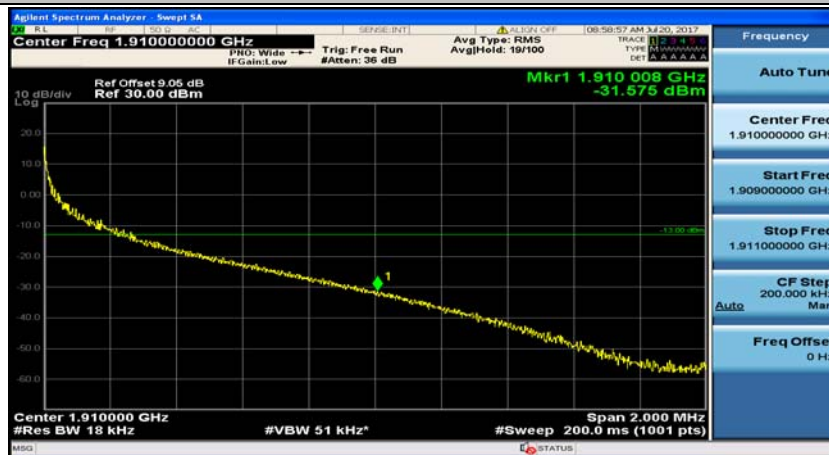

(Channel Bandwidth:20 MHz)\_LCH\_QPSK\_100RB#0

(Channel Bandwidth:20 MHz)\_HCH\_QPSK\_1RB#0

(Channel Bandwidth:20 MHz)\_HCH\_QPSK\_1RB#49

(Channel Bandwidth:20 MHz)\_HCH\_QPSK\_1RB#99

(Channel Bandwidth:20 MHz)\_HCH\_QPSK\_50RB#0