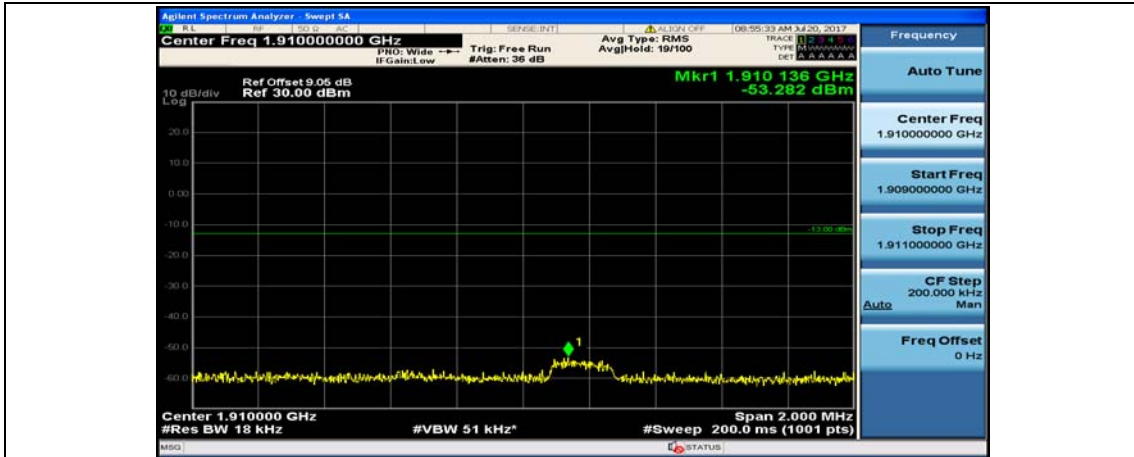

(Channel Bandwidth:15 MHz)\_LCH\_QPSK\_37RB#18

(Channel Bandwidth:15 MHz)\_LCH\_QPSK\_37RB#38

(Channel Bandwidth:15 MHz)\_LCH\_QPSK\_75RB#0

(Channel Bandwidth:15 MHz)\_HCH\_QPSK\_1RB#0

(Channel Bandwidth:15 MHz)\_HCH\_QPSK\_1RB#37