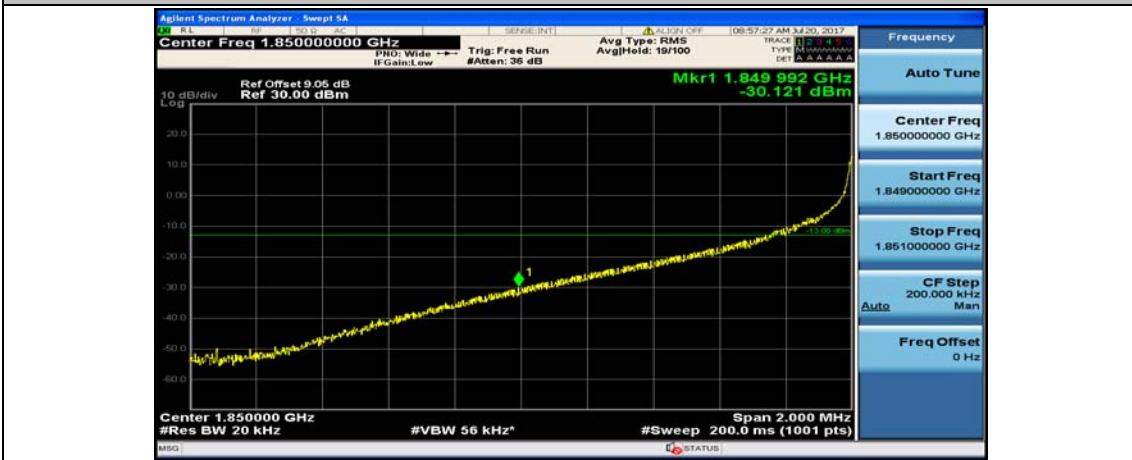

(Channel Bandwidth:20 MHz)\_HCH\_QPSK\_50RB#25

(Channel Bandwidth:20 MHz)\_HCH\_QPSK\_50RB#50

(Channel Bandwidth:20 MHz)\_HCH\_QPSK\_100RB#0

(Channel Bandwidth:20 MHz)\_LCH\_16QAM\_1RB#0

(Channel Bandwidth:20 MHz)\_LCH\_16QAM\_1RB#49