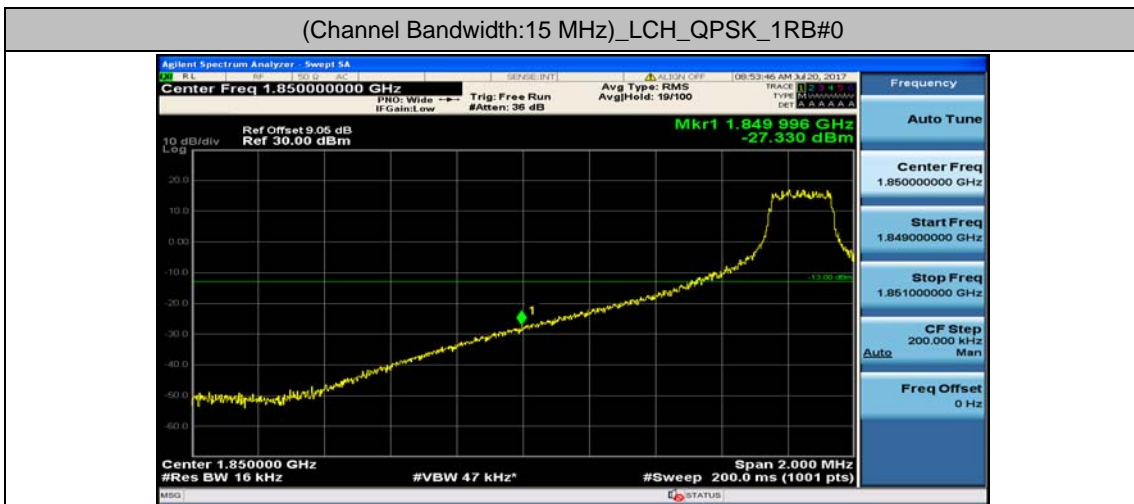

Channel Bandwidth: 10 MHz\_HCH\_16QAM\_1RB#49

Channel Bandwidth: 10 MHz\_HCH\_16QAM\_25RB#0

Channel Bandwidth: 10 MHz\_HCH\_16QAM\_25RB#12

Channel Bandwidth: 10 MHz\_HCH\_16QAM\_25RB#25

Channel Bandwidth: 10 MHz\_HCH\_16QAM\_50RB#0

Channel Bandwidth: 15 MHz

(Channel Bandwidth:15 MHz)\_LCH\_QPSK\_1RB#0

(Channel Bandwidth:15 MHz)\_LCH\_QPSK\_1RB#37

(Channel Bandwidth:15 MHz)\_LCH\_QPSK\_1RB#74

(Channel Bandwidth:15 MHz)\_LCH\_QPSK\_37RB#0