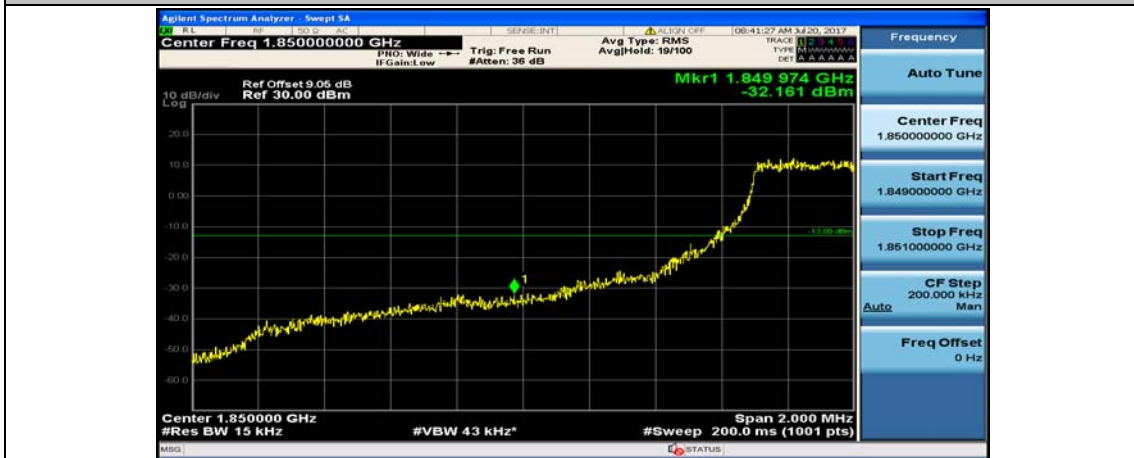

(Channel Bandwidth: 1.4 MHz)_LCH_16QAM_3RB#3