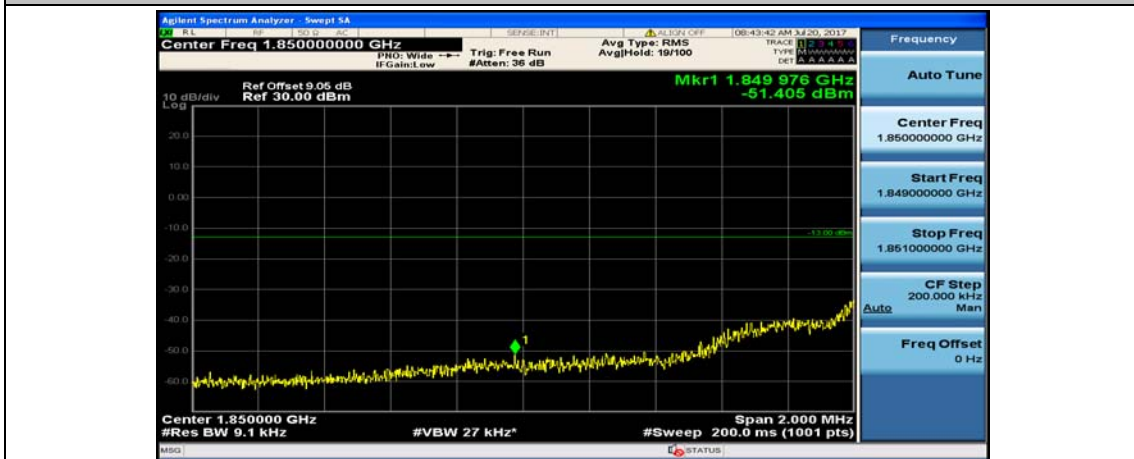

(Channel Bandwidth: 1.4 MHz)_HCH_16QAM_6RB#0

Channel Bandwidth: 3 MHz

(Channel Bandwidth: 3 MHz)_LCH_QPSK_1RB#0

(Channel Bandwidth: 3 MHz)_LCH_QPSK_1RB#7

(Channel Bandwidth: 3 MHz)_LCH_QPSK_1RB#14

(Channel Bandwidth: 3 MHz)_LCH_QPSK_8RB#0