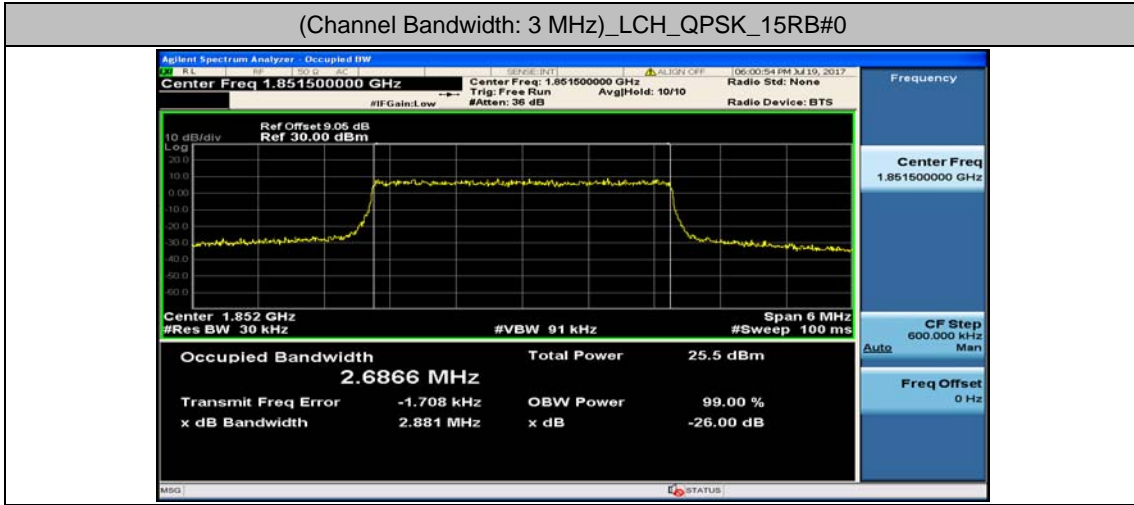

(Channel Bandwidth: 1.4 MHz)_LCH_16QAM_6RB#0

(Channel Bandwidth: 1.4 MHz)_MCH_16QAM_6RB#0

(Channel Bandwidth: 1.4 MHz)_HCH_16QAM_6RB#0

Channel Bandwidth: 3 MHz

(Channel Bandwidth: 3 MHz)_LCH_16QAM_15RB#0

(Channel Bandwidth: 3 MHz)_MCH_16QAM_15RB#0