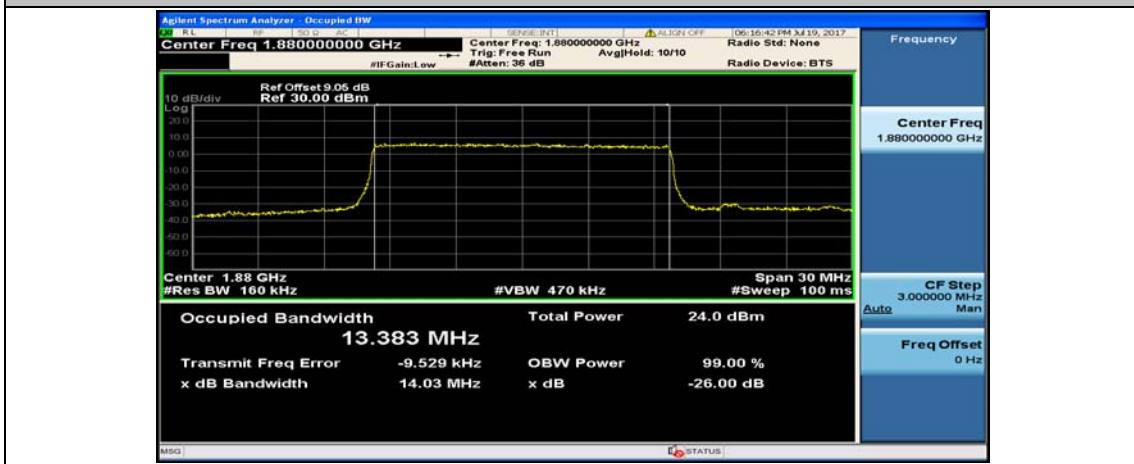

Channel Bandwidth: 10 MHz_LCH_16QAM_50RB#0

Channel Bandwidth: 10 MHz_MCH_16QAM_50RB#0

Channel Bandwidth: 10 MHz_HCH_16QAM_50RB#0

Channel Bandwidth: 15 MHz

(Channel Bandwidth:15 MHz)_LCH_16QAM_75RB#0

(Channel Bandwidth:15 MHz)_MCH_16QAM_75RB#0