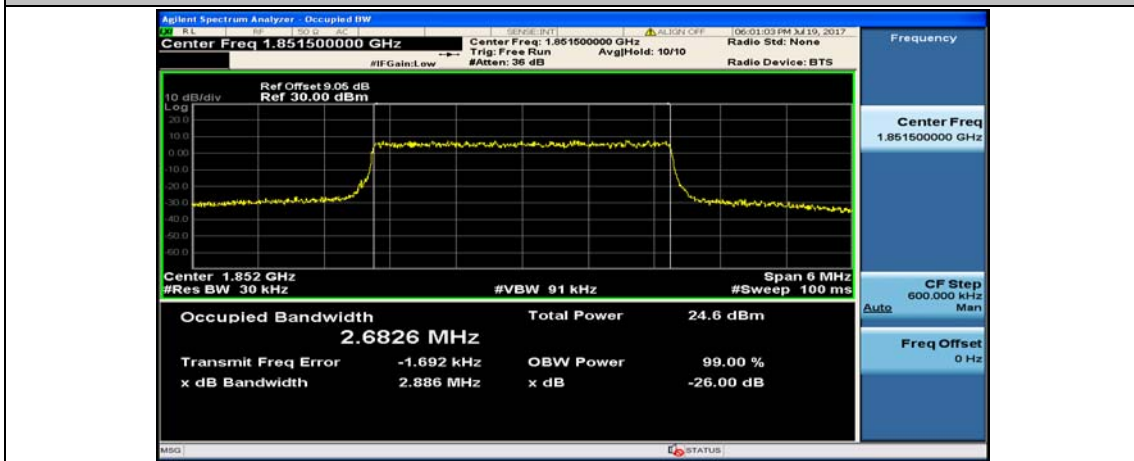

(Channel Bandwidth: 1.4 MHz)_LCH_16QAM_6RB#0

(Channel Bandwidth: 1.4 MHz)_MCH_16QAM_6RB#0

(Channel Bandwidth: 1.4 MHz)_HCH_16QAM_6RB#0

Channel Bandwidth: 3 MHz

(Channel Bandwidth: 3 MHz)_LCH_16QAM_15RB#0

(Channel Bandwidth: 3 MHz)_MCH_16QAM_15RB#0