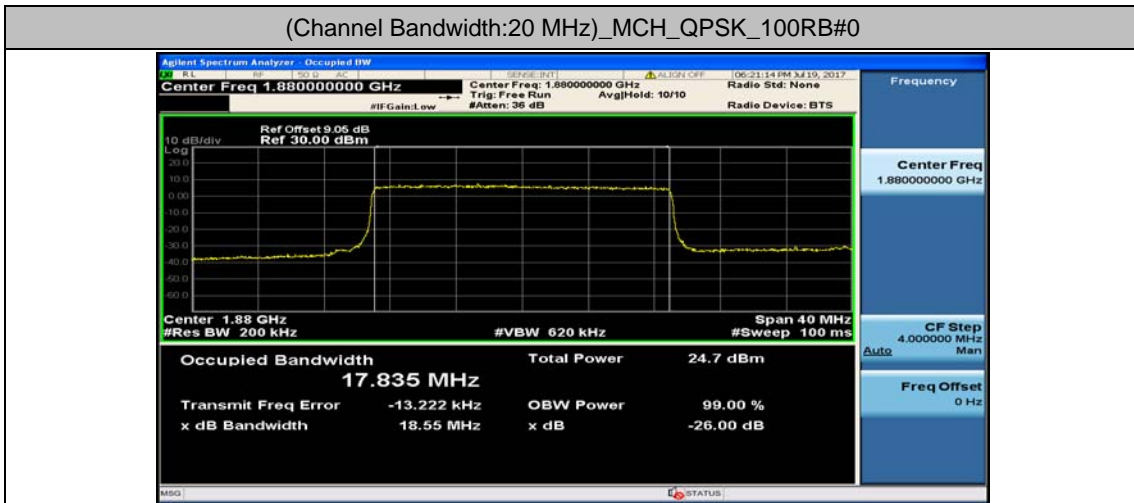

(Channel Bandwidth:15 MHz)_HCH_16QAM_75RB#0

Channel Bandwidth: 20 MHz

(Channel Bandwidth:20 MHz)_LCH_QPSK_100RB#0

(Channel Bandwidth:20 MHz)_MCH_QPSK_100RB#0

(Channel Bandwidth:20 MHz)_HCH_QPSK_100RB#0

(Channel Bandwidth:20 MHz)_LCH_16QAM_100RB#0