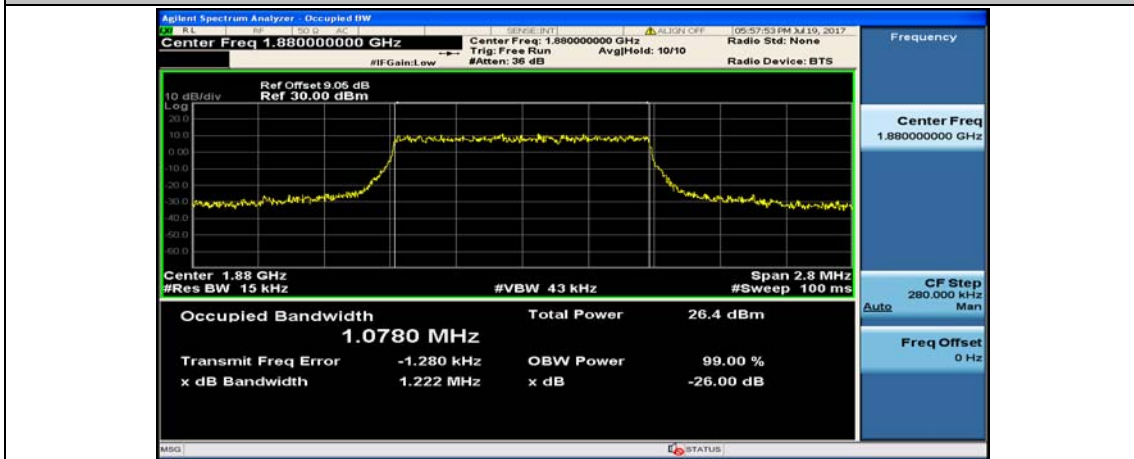

(Channel Bandwidth: 1.4 MHz)_LCH_16QAM_6RB#0

(Channel Bandwidth: 1.4 MHz)_MCH_16QAM_6RB#0

(Channel Bandwidth: 1.4 MHz)_HCH_16QAM_6RB#0

Channel Bandwidth: 3 MHz

(Channel Bandwidth: 3 MHz)_LCH_16QAM_15RB#0

(Channel Bandwidth: 3 MHz)_MCH_16QAM_15RB#0

(Channel Bandwidth: 3 MHz)_HCH_16QAM_15RB#0

Channel Bandwidth: 5 MHz

(Channel Bandwidth: 5 MHz)_LCH_16QAM_25RB#0

(Channel Bandwidth: 5 MHz)_MCH_16QAM_25RB#0

(Channel Bandwidth: 5 MHz)_HCH_16QAM_25RB#0

Channel Bandwidth: 10 MHz