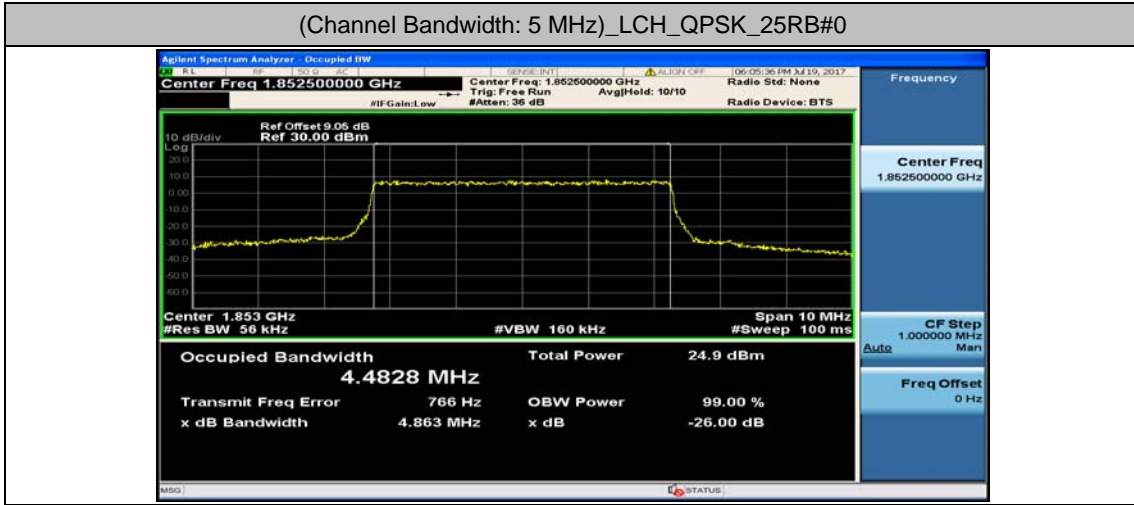

Channel Bandwidth: 5 MHz