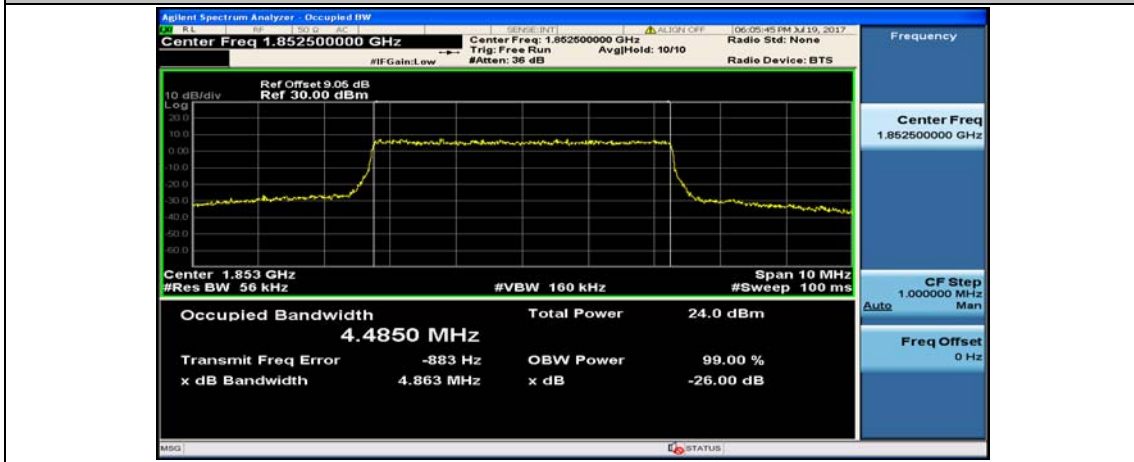

(Channel Bandwidth: 1.4 MHz)_LCH_16QAM_6RB#0

(Channel Bandwidth: 1.4 MHz)_MCH_16QAM_6RB#0

(Channel Bandwidth: 1.4 MHz)_HCH_16QAM_6RB#0

Channel Bandwidth: 3 MHz

(Channel Bandwidth: 3 MHz)_LCH_16QAM_15RB#0

(Channel Bandwidth: 3 MHz)_MCH_16QAM_15RB#0

(Channel Bandwidth: 3 MHz)_HCH_16QAM_15RB#0

Channel Bandwidth: 5 MHz

(Channel Bandwidth: 5 MHz)_LCH_16QAM_25RB#0

(Channel Bandwidth: 5 MHz)_MCH_16QAM_25RB#0

(Channel Bandwidth: 5 MHz)_HCH_16QAM_25RB#0

Channel Bandwidth: 10 MHz