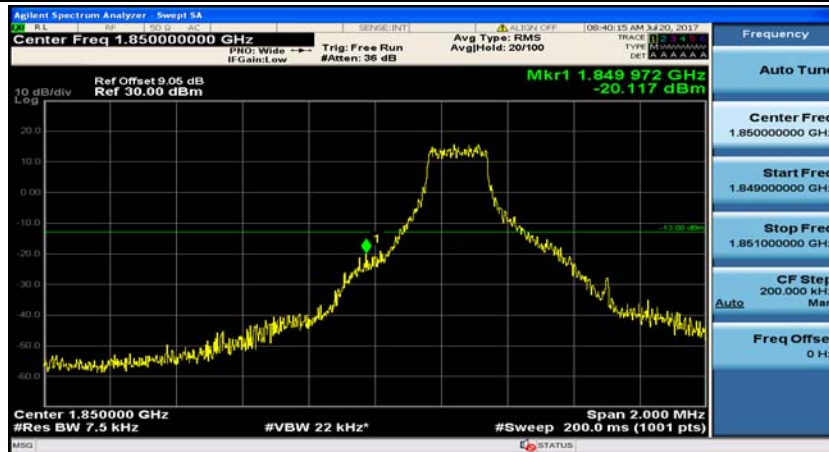

(Channel Bandwidth:20 MHz)_MCH_16QAM_100RB#0

(Channel Bandwidth:20 MHz)_HCH_16QAM_100RB#0

Appendix D: Band Edge

Test Graphs

Channel Bandwidth: 1.4 MHz

(Channel Bandwidth: 1.4 MHz)_LCH_QPSK_1RB#0

(Channel Bandwidth: 1.4 MHz)_LCH_QPSK_1RB#3