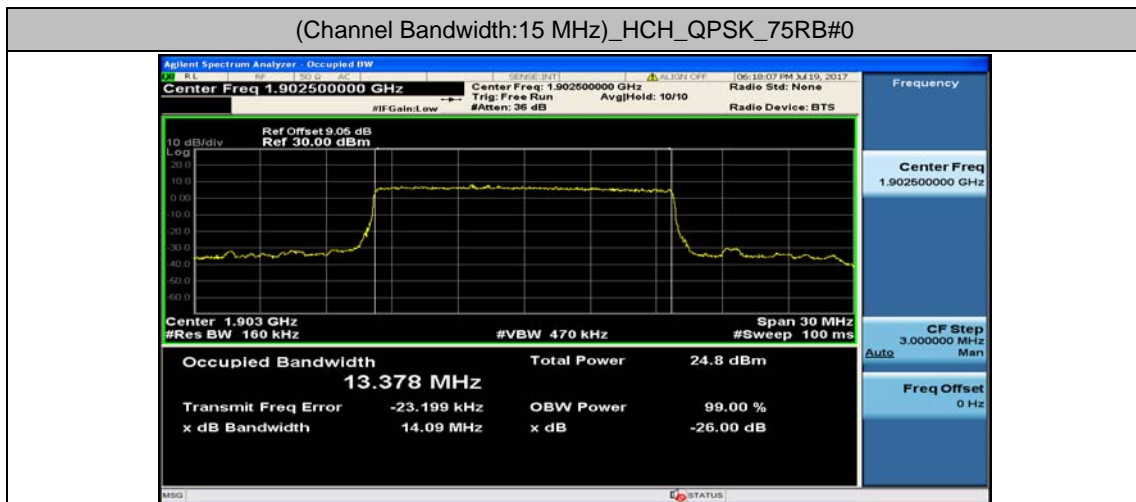

Channel Bandwidth: 10 MHz_LCH_16QAM_50RB#0

Channel Bandwidth: 10 MHz_MCH_16QAM_50RB#0

Channel Bandwidth: 10 MHz_HCH_16QAM_50RB#0

Channel Bandwidth: 15 MHz

(Channel Bandwidth:15 MHz)_LCH_16QAM_75RB#0

(Channel Bandwidth:15 MHz)_MCH_16QAM_75RB#0