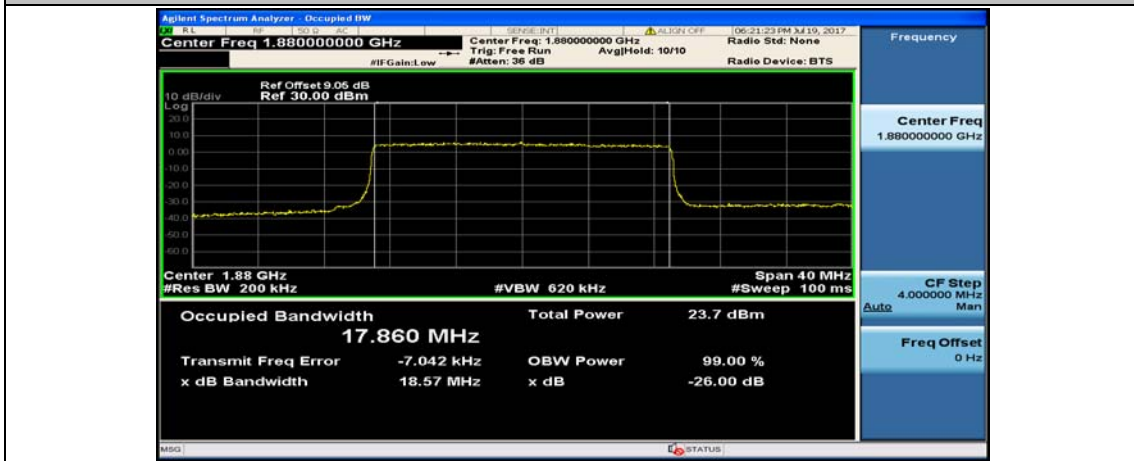

(Channel Bandwidth:20 MHz)_MCH_16QAM_100RB#0