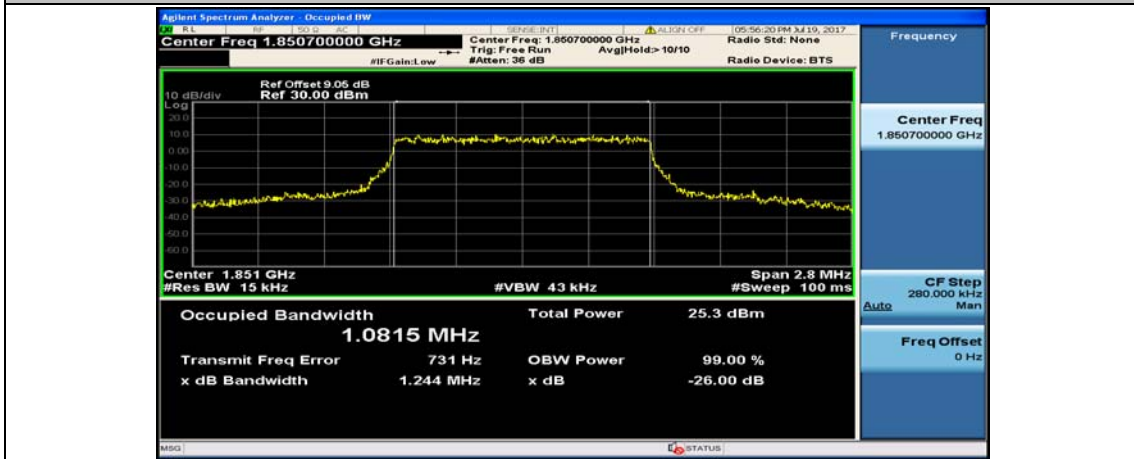

(Channel Bandwidth: 1.4 MHz)_LCH_16QAM_6RB#0

(Channel Bandwidth: 1.4 MHz)_MCH_16QAM_6RB#0

(Channel Bandwidth: 1.4 MHz)_HCH_16QAM_6RB#0

Channel Bandwidth: 3 MHz

(Channel Bandwidth: 3 MHz)_LCH_16QAM_15RB#0

(Channel Bandwidth: 3 MHz)_MCH_16QAM_15RB#0

(Channel Bandwidth: 3 MHz)_HCH_16QAM_15RB#0

Channel Bandwidth: 5 MHz

(Channel Bandwidth: 5 MHz)_LCH_16QAM_25RB#0

(Channel Bandwidth: 5 MHz)_MCH_16QAM_25RB#0

(Channel Bandwidth: 5 MHz)_HCH_16QAM_25RB#0

Channel Bandwidth: 10 MHz