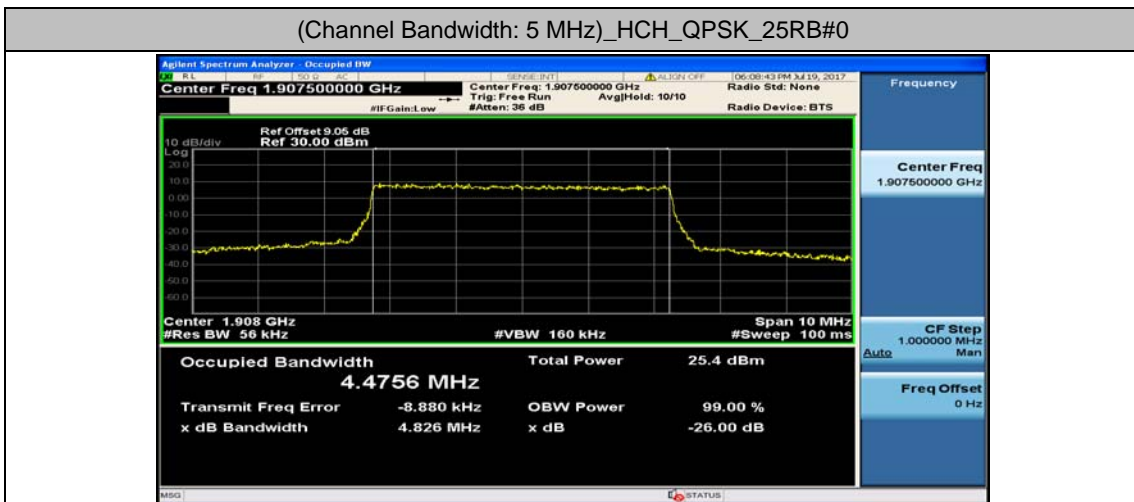

(Channel Bandwidth: 1.4 MHz)_LCH_16QAM_6RB#0

(Channel Bandwidth: 1.4 MHz)_MCH_16QAM_6RB#0

(Channel Bandwidth: 1.4 MHz)_HCH_16QAM_6RB#0

Channel Bandwidth: 3 MHz

(Channel Bandwidth: 3 MHz)_LCH_16QAM_15RB#0

(Channel Bandwidth: 3 MHz)_MCH_16QAM_15RB#0

(Channel Bandwidth: 3 MHz)_HCH_16QAM_15RB#0

Channel Bandwidth: 5 MHz

(Channel Bandwidth: 5 MHz)_LCH_16QAM_25RB#0

(Channel Bandwidth: 5 MHz)_MCH_16QAM_25RB#0

(Channel Bandwidth: 5 MHz)_HCH_16QAM_25RB#0

Channel Bandwidth: 10 MHz