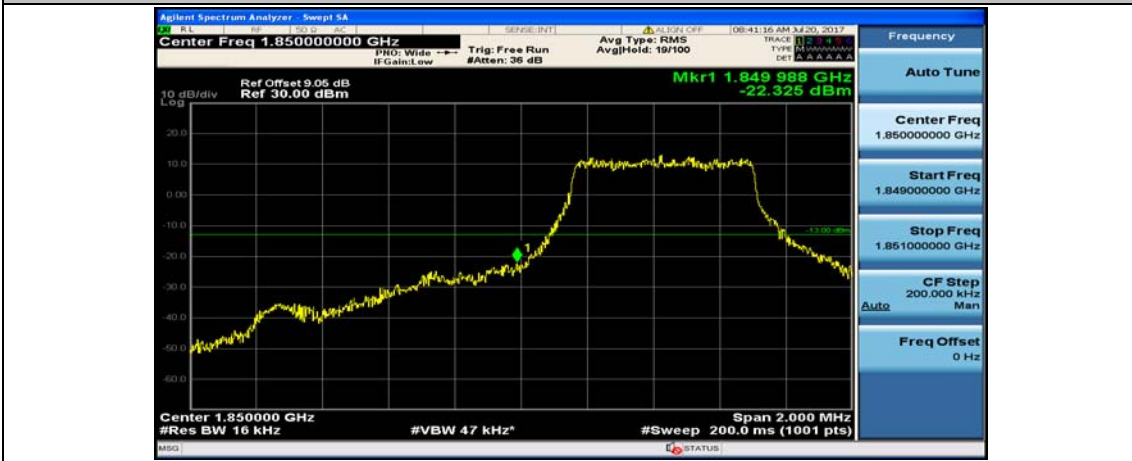

(Channel Bandwidth: 1.4 MHz)_LCH_16QAM_3RB#0