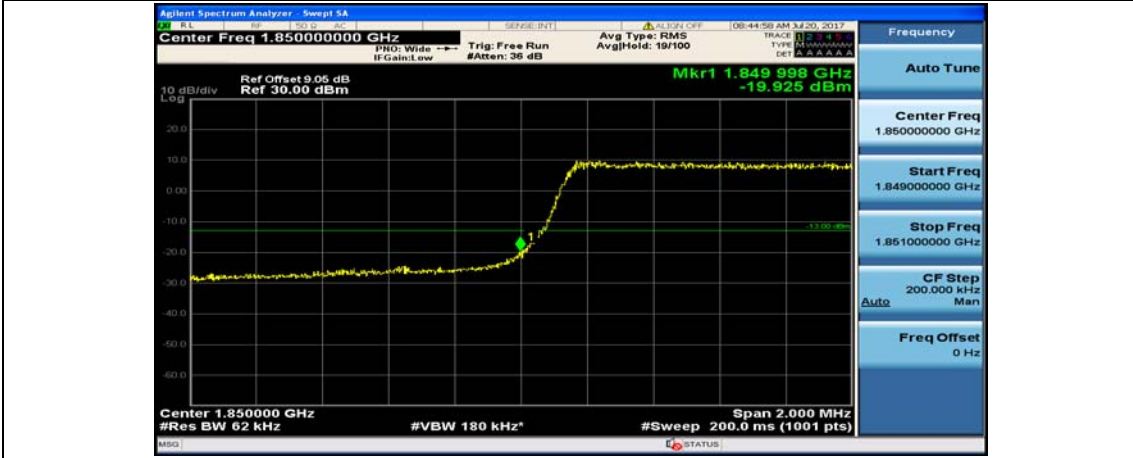

(Channel Bandwidth: 3 MHz)_LCH_QPSK_15RB#0