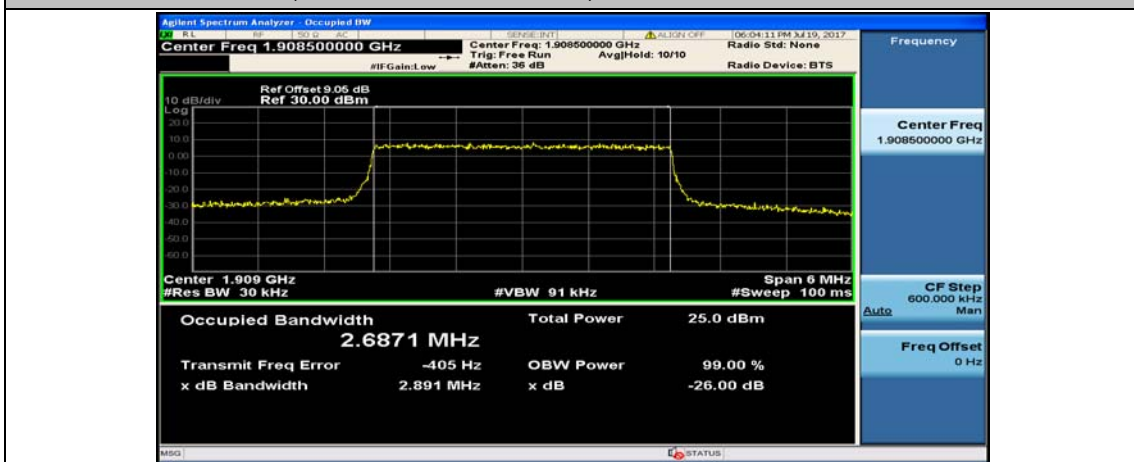

(Channel Bandwidth: 3 MHz)_HCH_16QAM_15RB#0