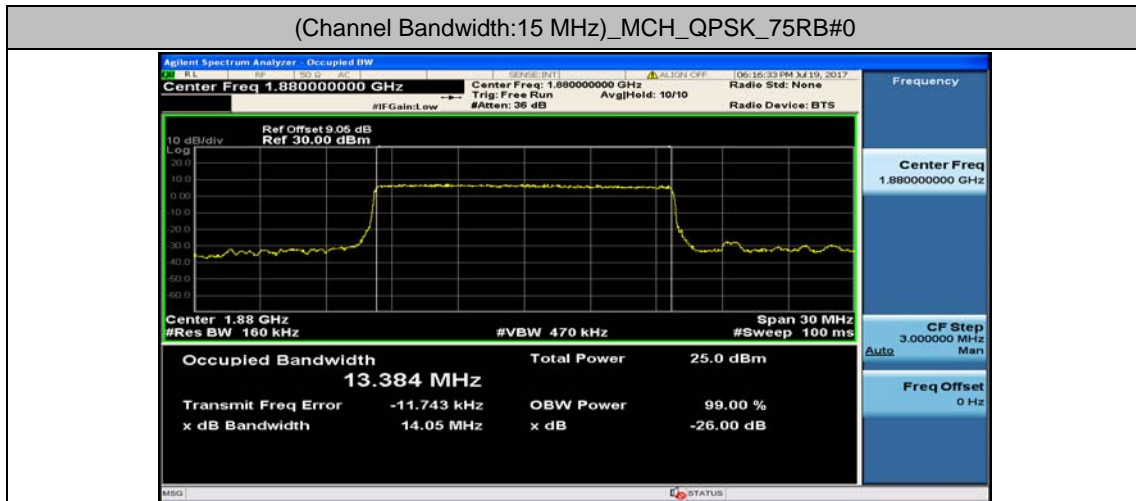

Channel Bandwidth: 10 MHz_LCH_16QAM_50RB#0

Channel Bandwidth: 10 MHz_MCH_16QAM_50RB#0

Channel Bandwidth: 10 MHz_HCH_16QAM_50RB#0

Channel Bandwidth: 15 MHz

(Channel Bandwidth:15 MHz)_LCH_16QAM_75RB#0

(Channel Bandwidth:15 MHz)_MCH_16QAM_75RB#0