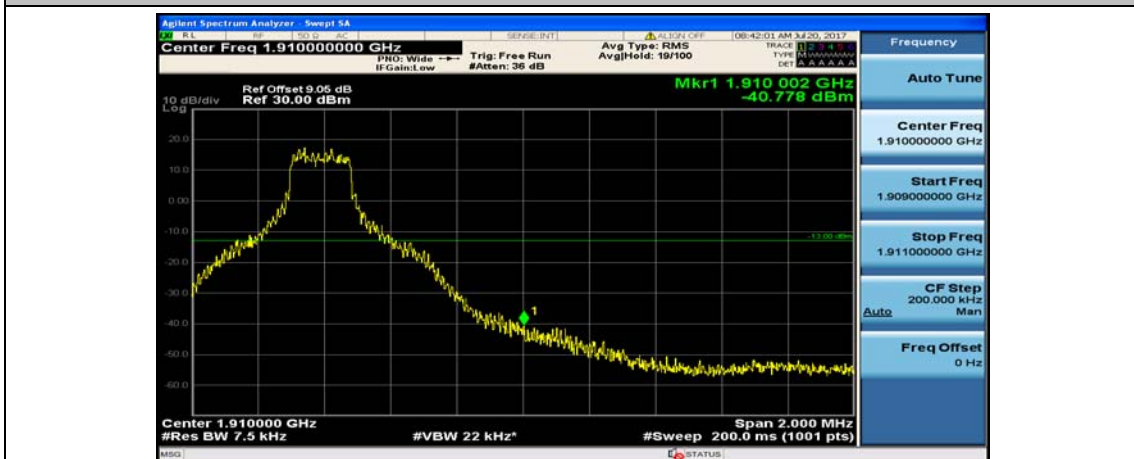

(Channel Bandwidth: 1.4 MHz)_HCH_QPSK_1RB#3