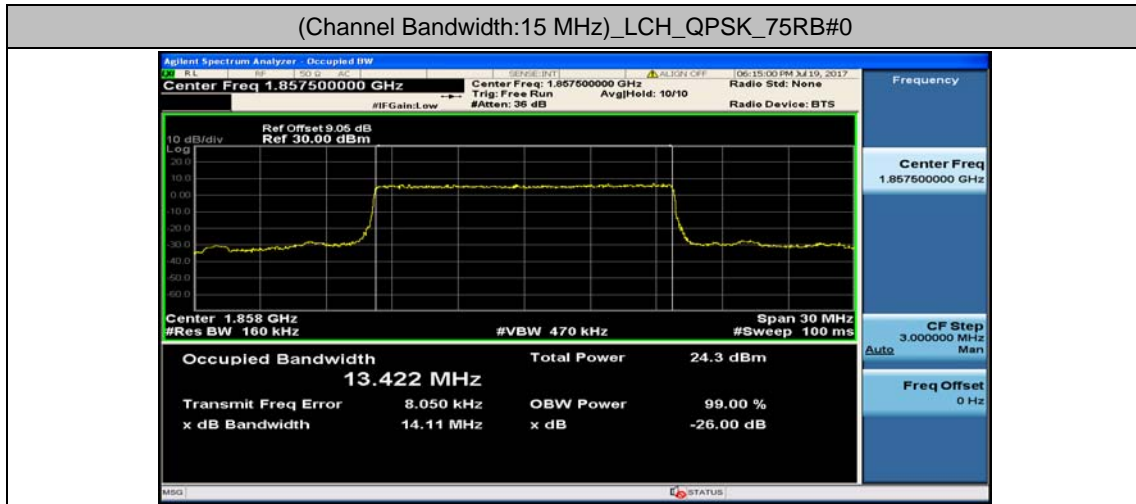

Channel Bandwidth: 10 MHz_LCH_16QAM_50RB#0

Channel Bandwidth: 10 MHz_MCH_16QAM_50RB#0

Channel Bandwidth: 10 MHz_HCH_16QAM_50RB#0

Channel Bandwidth: 15 MHz

(Channel Bandwidth:15 MHz)_LCH_16QAM_75RB#0

(Channel Bandwidth:15 MHz)_MCH_16QAM_75RB#0