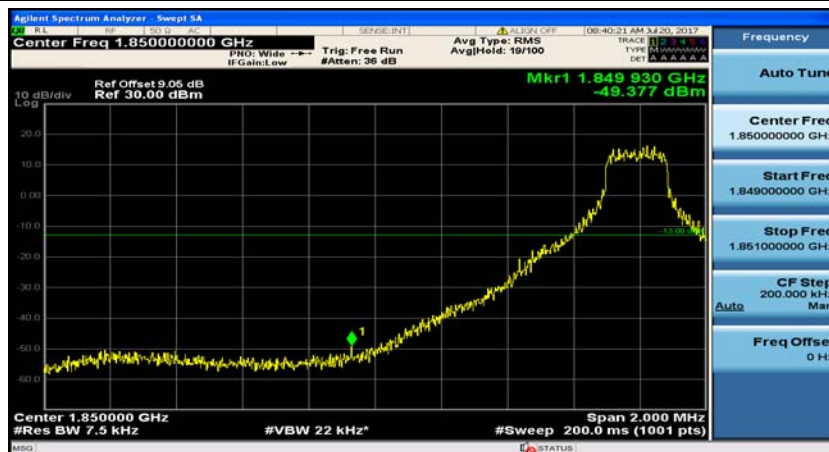

(Channel Bandwidth:20 MHz)_MCH_16QAM_100RB#0

(Channel Bandwidth:20 MHz)_HCH_16QAM_100RB#0

Appendix D: Band Edge

Test Graphs

Channel Bandwidth: 1.4 MHz

(Channel Bandwidth: 1.4 MHz)_LCH_QPSK_1RB#0

(Channel Bandwidth: 1.4 MHz)_LCH_QPSK_1RB#3