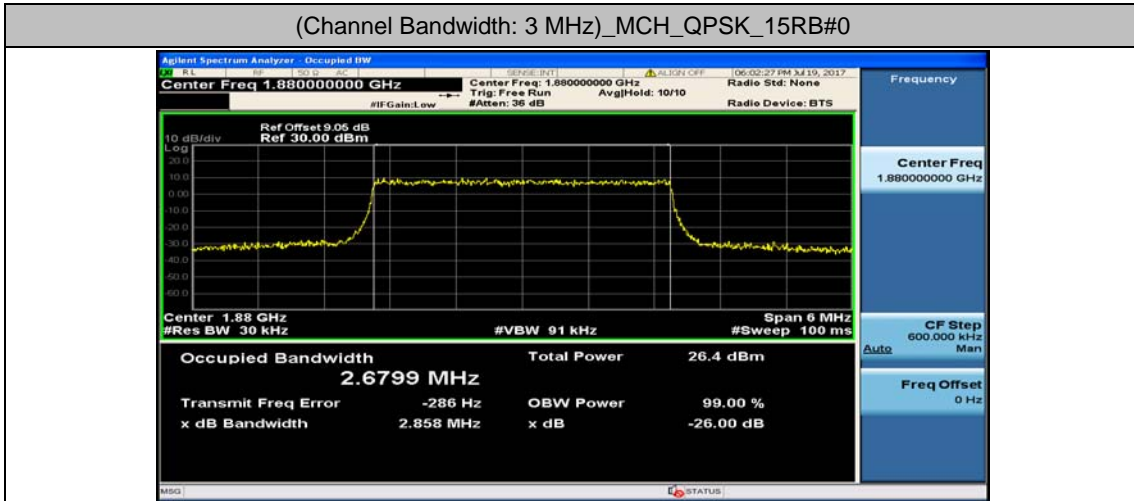

(Channel Bandwidth: 1.4 MHz)_LCH_16QAM_6RB#0

(Channel Bandwidth: 1.4 MHz)_MCH_16QAM_6RB#0

(Channel Bandwidth: 1.4 MHz)_HCH_16QAM_6RB#0

Channel Bandwidth: 3 MHz

(Channel Bandwidth: 3 MHz)_LCH_16QAM_15RB#0

(Channel Bandwidth: 3 MHz)_MCH_16QAM_15RB#0