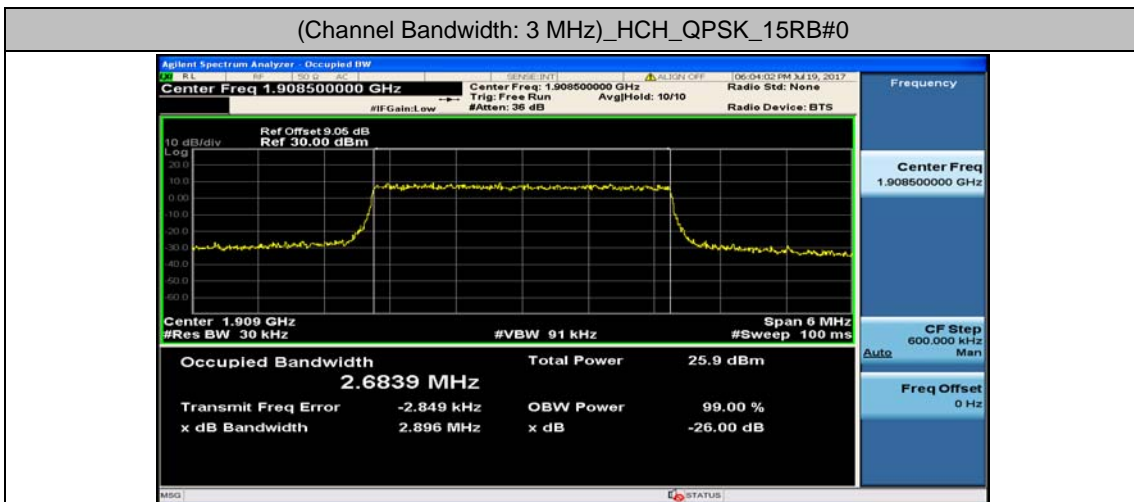

(Channel Bandwidth: 1.4 MHz)_LCH_16QAM_6RB#0

(Channel Bandwidth: 1.4 MHz)_MCH_16QAM_6RB#0

(Channel Bandwidth: 1.4 MHz)_HCH_16QAM_6RB#0

Channel Bandwidth: 3 MHz

(Channel Bandwidth: 3 MHz)_LCH_16QAM_15RB#0

(Channel Bandwidth: 3 MHz)_MCH_16QAM_15RB#0