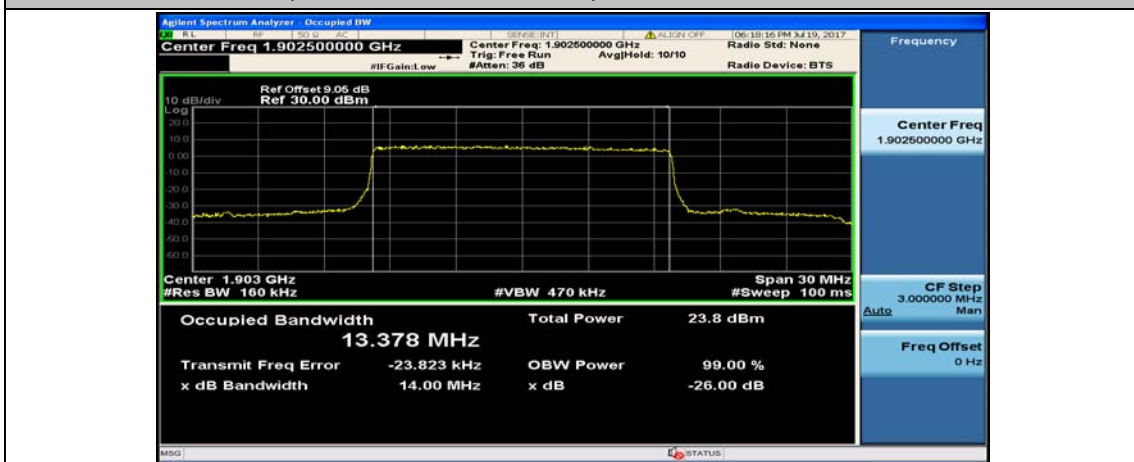

Channel Bandwidth: 10 MHz_LCH_16QAM_50RB#0

Channel Bandwidth: 10 MHz_MCH_16QAM_50RB#0

Channel Bandwidth: 10 MHz_HCH_16QAM_50RB#0

Channel Bandwidth: 15 MHz

(Channel Bandwidth:15 MHz)_LCH_16QAM_75RB#0

(Channel Bandwidth:15 MHz)_MCH_16QAM_75RB#0

(Channel Bandwidth:15 MHz)_HCH_16QAM_75RB#0

Channel Bandwidth: 20 MHz

(Channel Bandwidth:20 MHz)_LCH_QPSK_100RB#0

(Channel Bandwidth:20 MHz)_MCH_QPSK_100RB#0

(Channel Bandwidth:20 MHz)_HCH_QPSK_100RB#0

(Channel Bandwidth:20 MHz)_LCH_16QAM_100RB#0