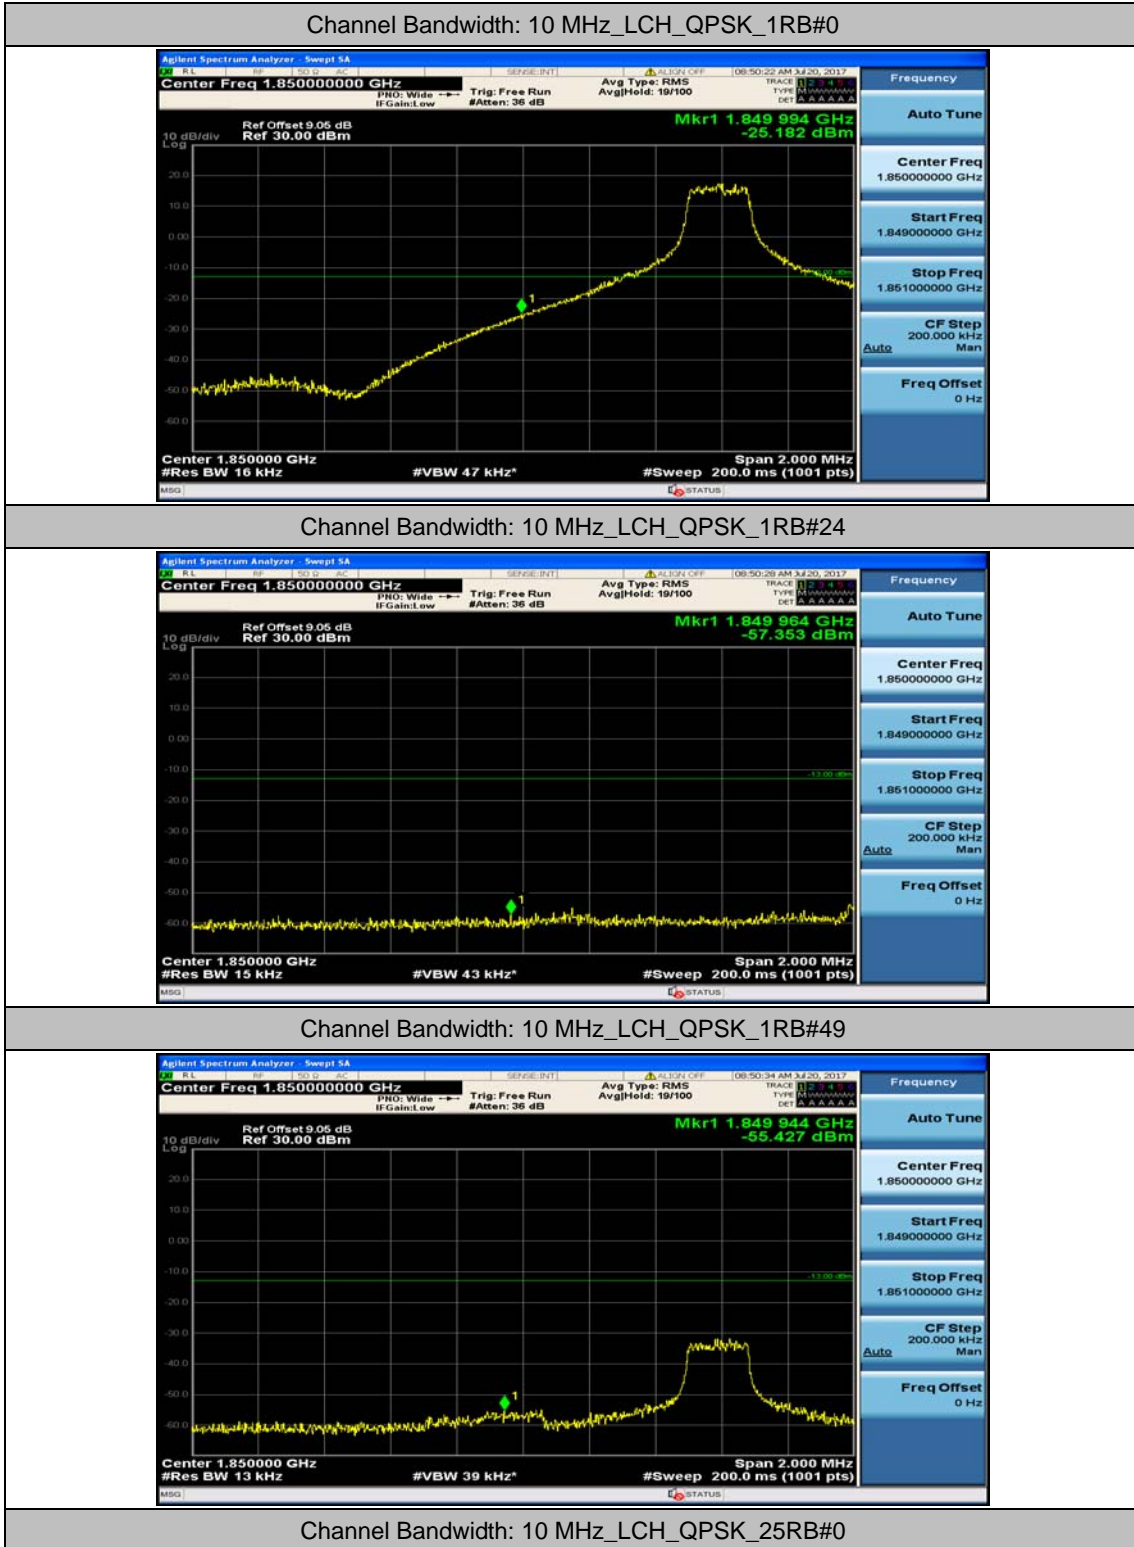

Channel Bandwidth: 10 MHz