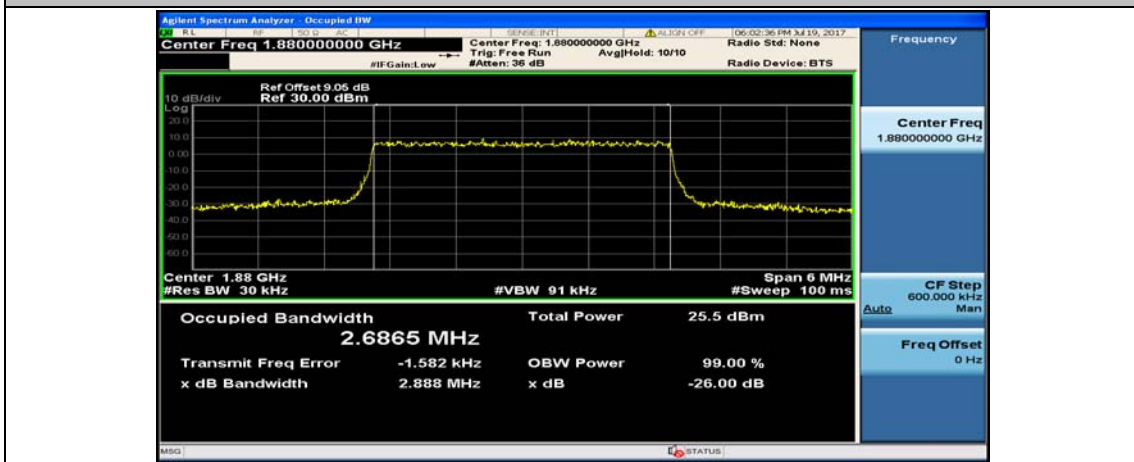

(Channel Bandwidth: 1.4 MHz)_LCH_16QAM_6RB#0

(Channel Bandwidth: 1.4 MHz)_MCH_16QAM_6RB#0

(Channel Bandwidth: 1.4 MHz)_HCH_16QAM_6RB#0

Channel Bandwidth: 3 MHz

(Channel Bandwidth: 3 MHz)_LCH_16QAM_15RB#0

(Channel Bandwidth: 3 MHz)_MCH_16QAM_15RB#0