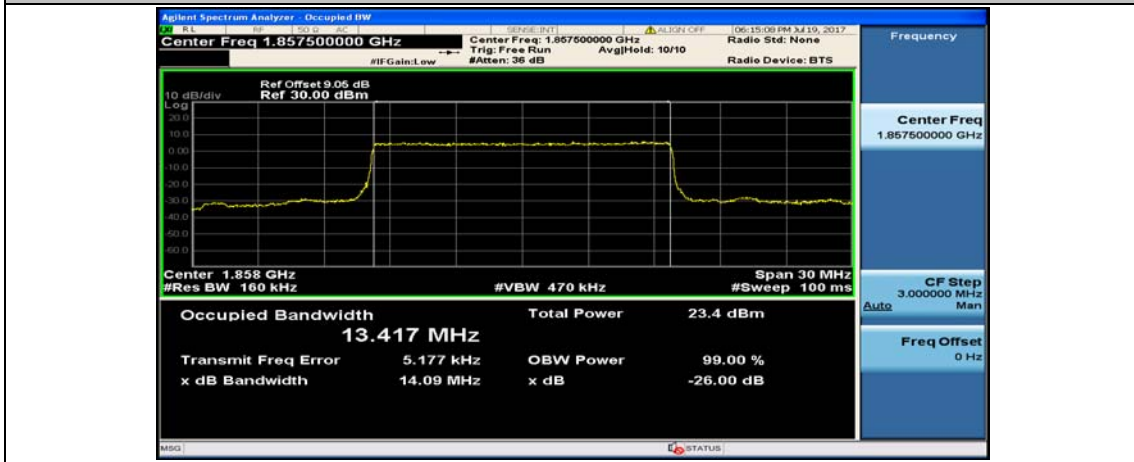

Channel Bandwidth: 10 MHz_LCH_16QAM_50RB#0

Channel Bandwidth: 10 MHz_MCH_16QAM_50RB#0

Channel Bandwidth: 10 MHz_HCH_16QAM_50RB#0

Channel Bandwidth: 15 MHz

(Channel Bandwidth:15 MHz)_LCH_16QAM_75RB#0

(Channel Bandwidth:15 MHz)_MCH_16QAM_75RB#0

(Channel Bandwidth:15 MHz)_HCH_16QAM_75RB#0

Channel Bandwidth: 20 MHz

(Channel Bandwidth:20 MHz)_LCH_QPSK_100RB#0

(Channel Bandwidth:20 MHz)_MCH_QPSK_100RB#0

(Channel Bandwidth:20 MHz)_HCH_QPSK_100RB#0

(Channel Bandwidth:20 MHz)_LCH_16QAM_100RB#0