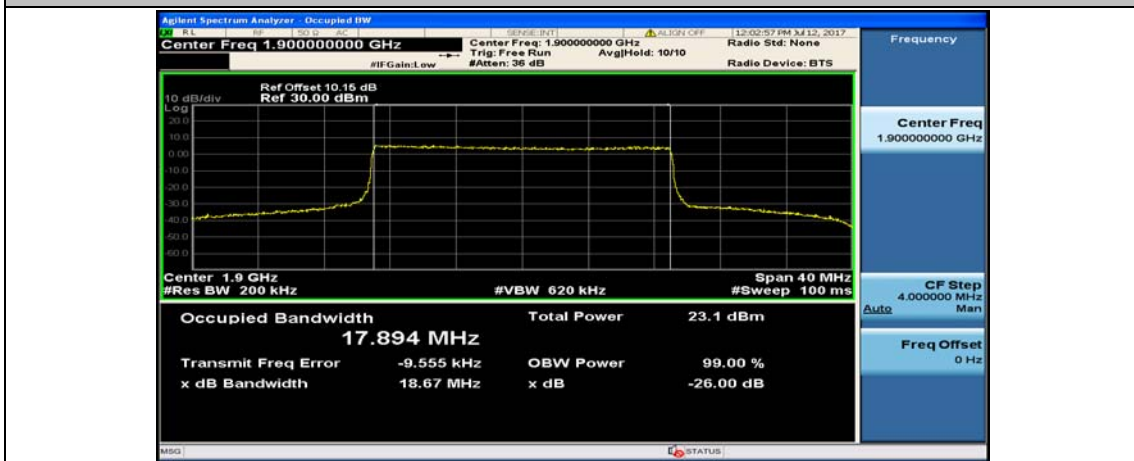

(Channel Bandwidth:15 MHz)_HCH_16QAM_75RB#0

Channel Bandwidth: 20 MHz

(Channel Bandwidth:20 MHz)_LCH_QPSK_100RB#0

(Channel Bandwidth:20 MHz)_MCH_QPSK_100RB#0

(Channel Bandwidth:20 MHz)_HCH_QPSK_100RB#0

(Channel Bandwidth:20 MHz)_LCH_16QAM_100RB#0

(Channel Bandwidth:20 MHz)_MCH_16QAM_100RB#0

(Channel Bandwidth:20 MHz)_HCH_16QAM_100RB#0

Appendix D: Band Edge

Test Graphs

Channel Bandwidth: 1.4 MHz

(Channel Bandwidth: 1.4 MHz)_LCH_QPSK_1RB#0

(Channel Bandwidth: 1.4 MHz)_LCH_QPSK_1RB#3