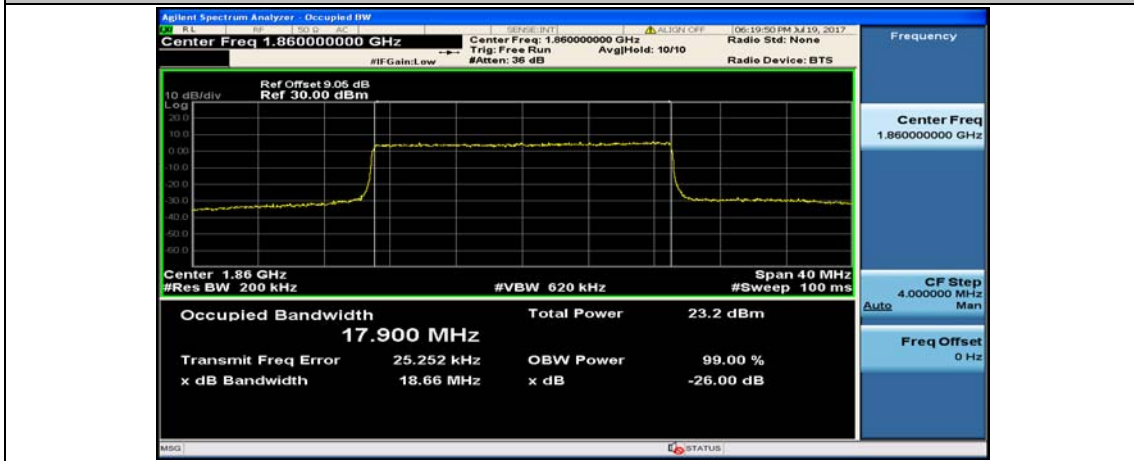

(Channel Bandwidth:15 MHz)_HCH_16QAM_75RB#0

Channel Bandwidth: 20 MHz

(Channel Bandwidth:20 MHz)_LCH_QPSK_100RB#0

(Channel Bandwidth:20 MHz)_MCH_QPSK_100RB#0

(Channel Bandwidth:20 MHz)_HCH_QPSK_100RB#0

(Channel Bandwidth:20 MHz)_LCH_16QAM_100RB#0