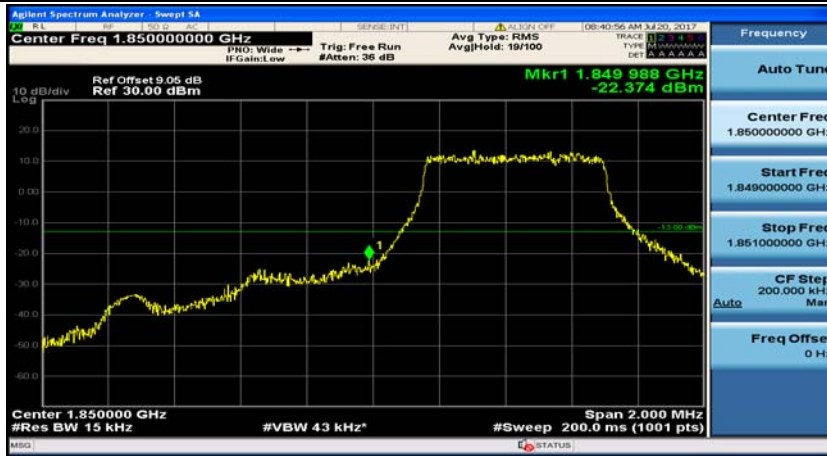

(Channel Bandwidth: 1.4 MHz)_LCH_QPSK_3RB#0