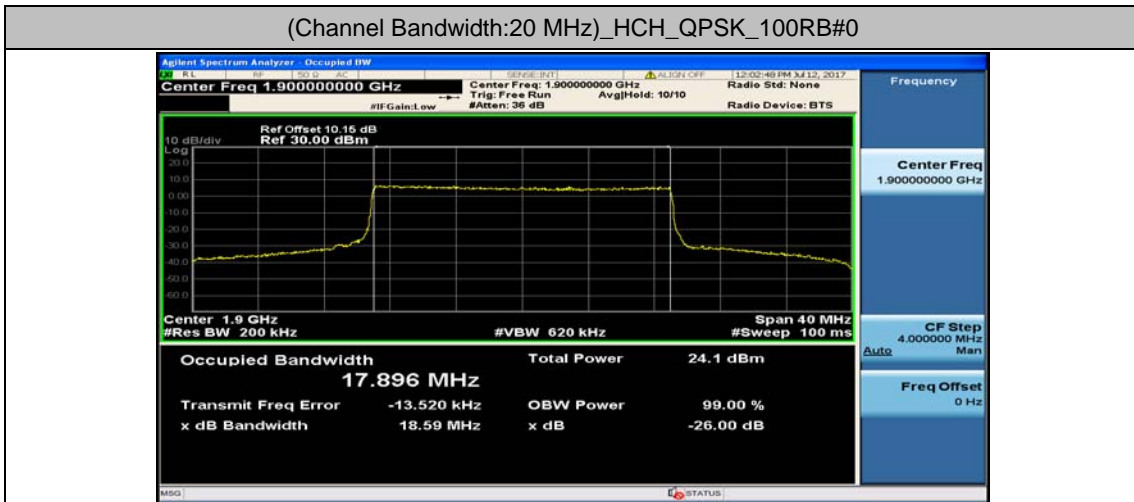

(Channel Bandwidth:15 MHz)_HCH_16QAM_75RB#0

Channel Bandwidth: 20 MHz

(Channel Bandwidth:20 MHz)_LCH_QPSK_100RB#0

(Channel Bandwidth:20 MHz)_MCH_QPSK_100RB#0

(Channel Bandwidth:20 MHz)_HCH_QPSK_100RB#0

(Channel Bandwidth:20 MHz)_LCH_16QAM_100RB#0