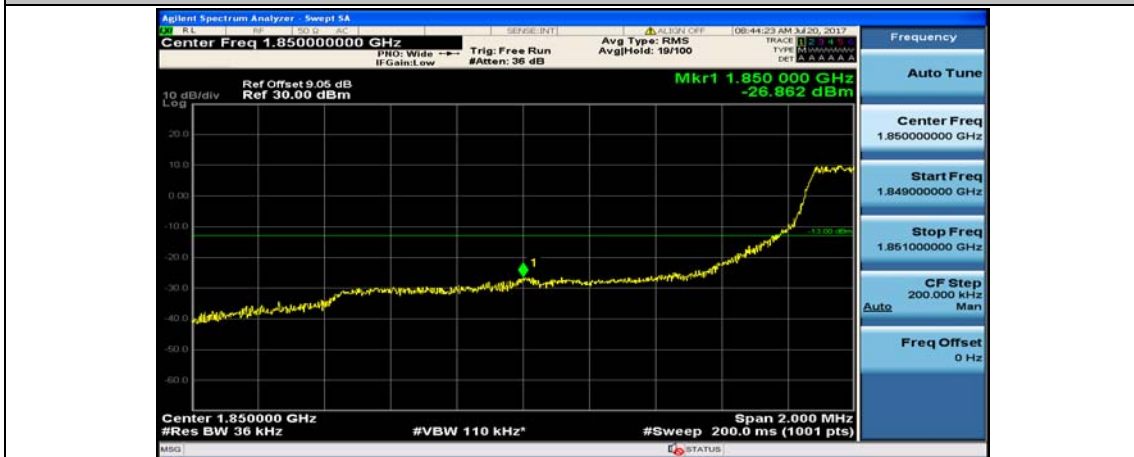

(Channel Bandwidth: 3 MHz)_LCH_QPSK_8RB#4