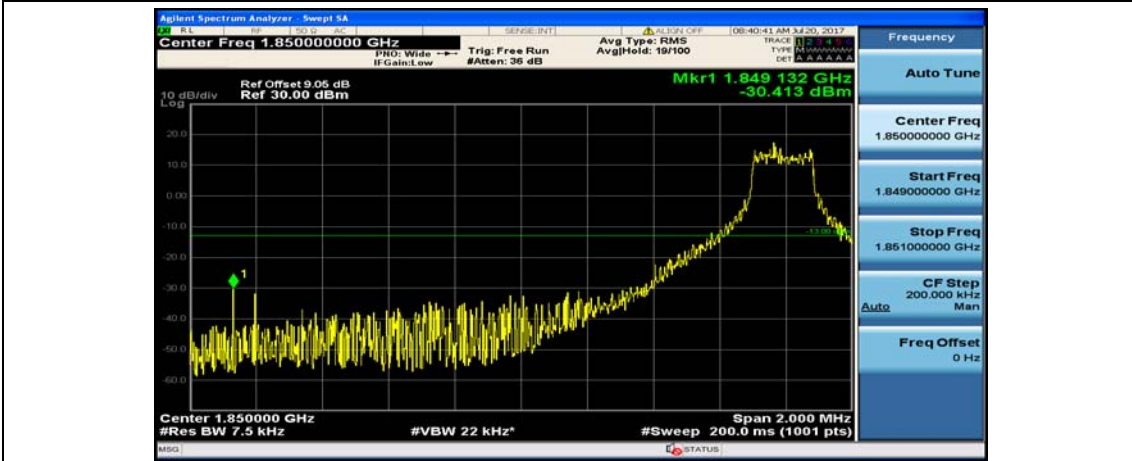

(Channel Bandwidth: 1.4 MHz)_HCH_QPSK_3RB#3

(Channel Bandwidth: 1.4 MHz)_HCH_QPSK_6RB#0

(Channel Bandwidth: 1.4 MHz)_LCH_16QAM_1RB#0

(Channel Bandwidth: 1.4 MHz)_LCH_16QAM_1RB#3

(Channel Bandwidth: 1.4 MHz)_LCH_16QAM_1RB#5