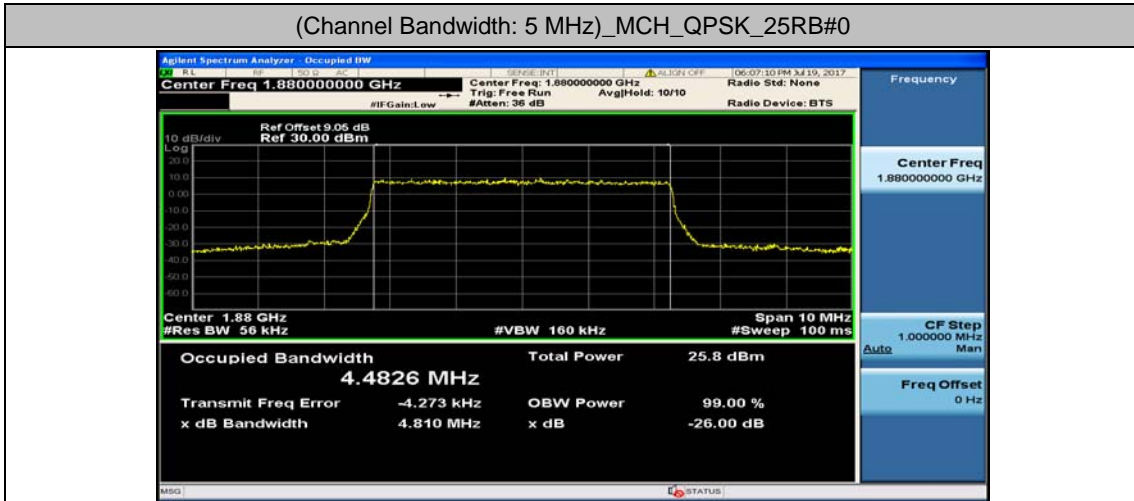

Channel Bandwidth: 5 MHz