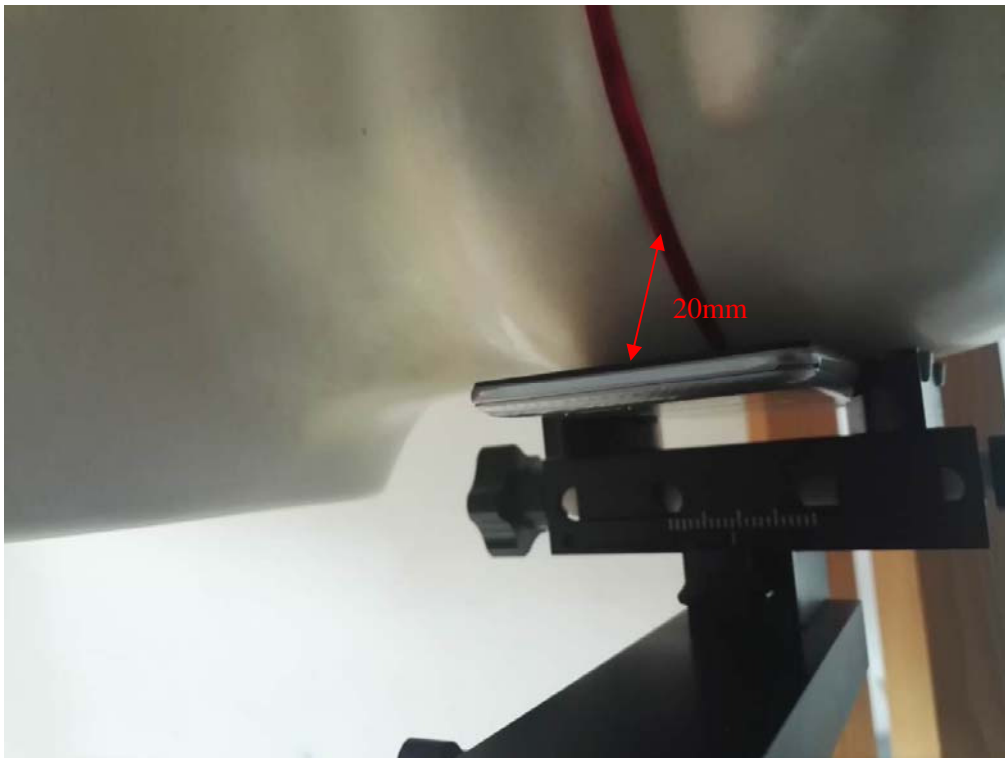

APPENDIX D EUT TEST POSITION PHOTOS

Liquid depth $\geq 15\text{cm}$

Body Back Setup Photo (10mm)

Body-worn Left Setup Photo (10mm)

Body-worn Right Setup Photo (10mm)

Body-worn Bottom Setup Photo (10mm)

Left Head Touch Setup Photo

Left Head Tilt Setup Photo

Right Head Touch Setup Photo

Right Head Tilt Setup Photo

Head Check Setup Photo