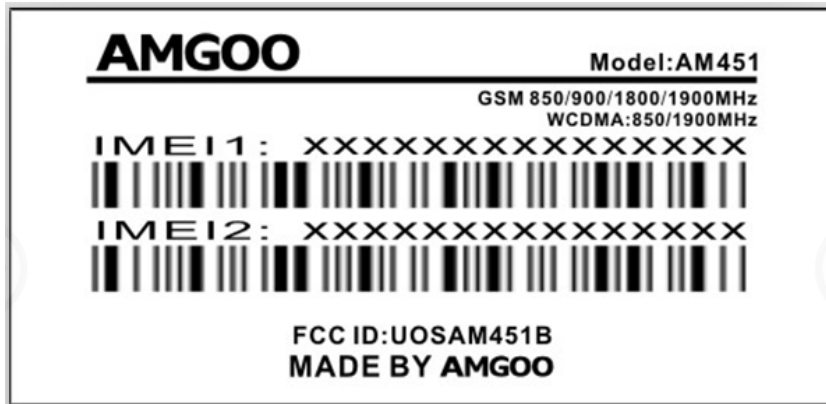

## EXHIBIT A - FCC ID LABEL AND LOCATION

### FCC ID Label

### FCC ID Label Location Information

The label shown shall be permanently affixed at a conspicuous location on the device and be readily visible to the user at the time purchase (Labeling requirements per 2.925)