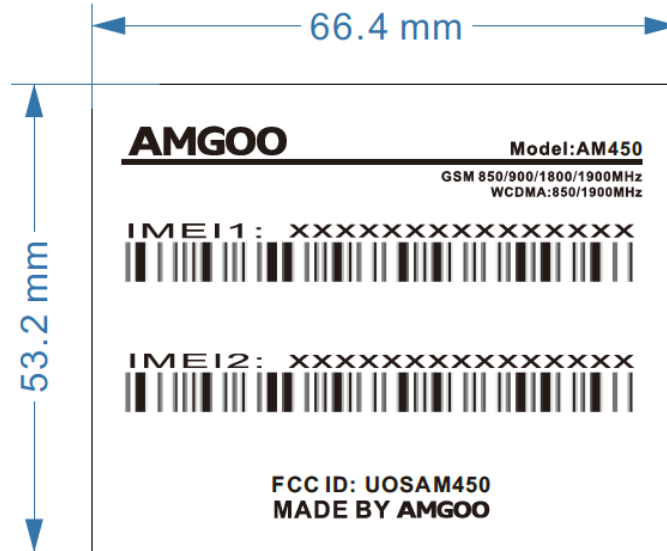

EXHIBIT A - FCC ID LABEL AND LOCATION

FCC ID Label

FCC ID Label Location Information

The label shown shall be permanently affixed at a conspicuous location on the device and be readily visible to the user at the time purchase (Labeling requirements per 2.925)