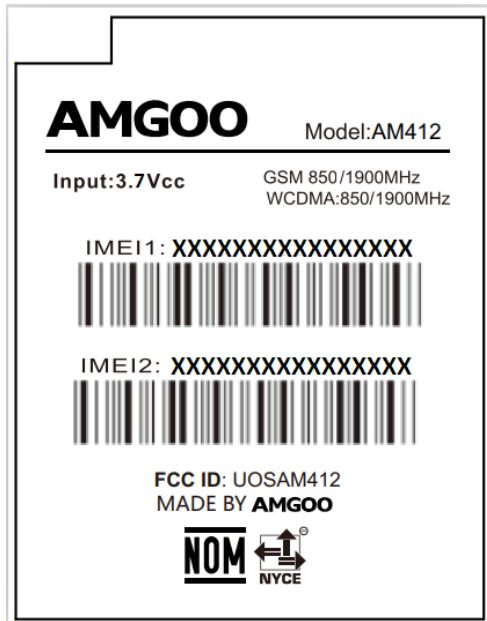

## EXHIBIT A - FCC ID LABEL AND LOCATION

### FCC ID Label

### FCC ID Label Location Information

The label shown shall be permanently affixed at a conspicuous location on the device and be readily visible to the user at the time purchase (Labeling requirements per 2.925)