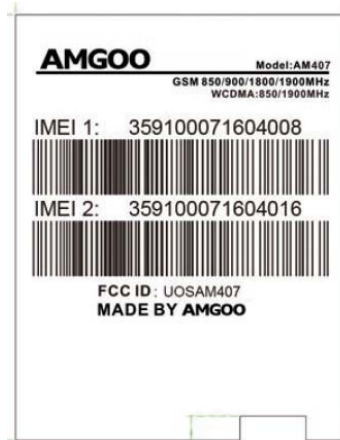

EXHIBIT A - FCC ID LABEL AND LOCATION

FCC ID Label

FCC ID Label Location Information

The label shown shall be permanently affixed at a conspicuous location on the device and be readily visible to the user at the time purchase (Labeling requirements per 2.925)