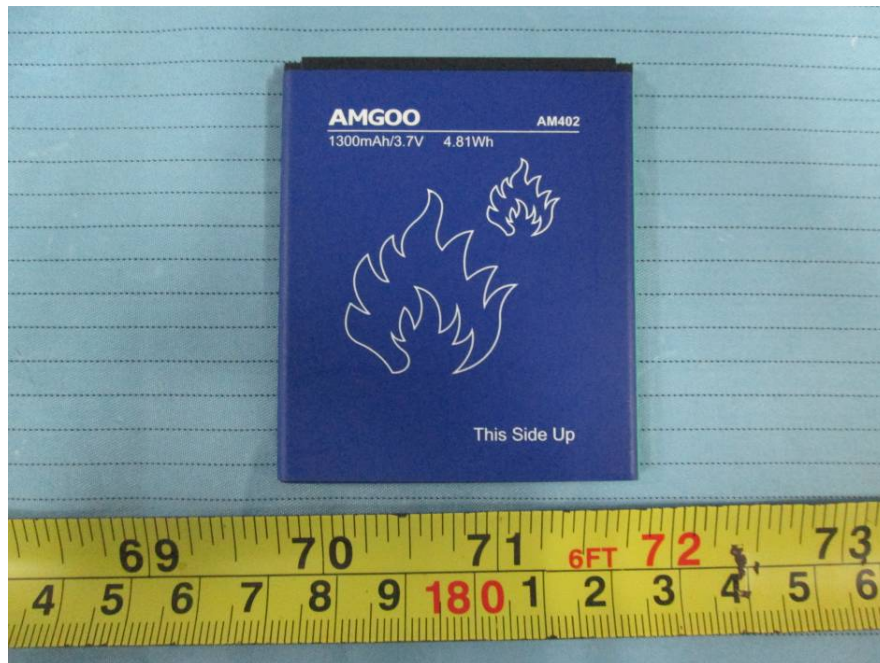

## EXHIBIT C - EUT INTERNAL PHOTOGRAPHS

---

EUT – Cover off View 1

EUT – Cover off View 2

**EUT – Cover off View 3**

BT/Wifi Antenna

**EUT – Main Board Top View**

**EUT – Main Board Bottom View**

**EUT – Main Board Bottom Shielding off View**

**EUT – IC Chip View 1**

**UT – IC Chip View 2**

### EUT – Battery Front View