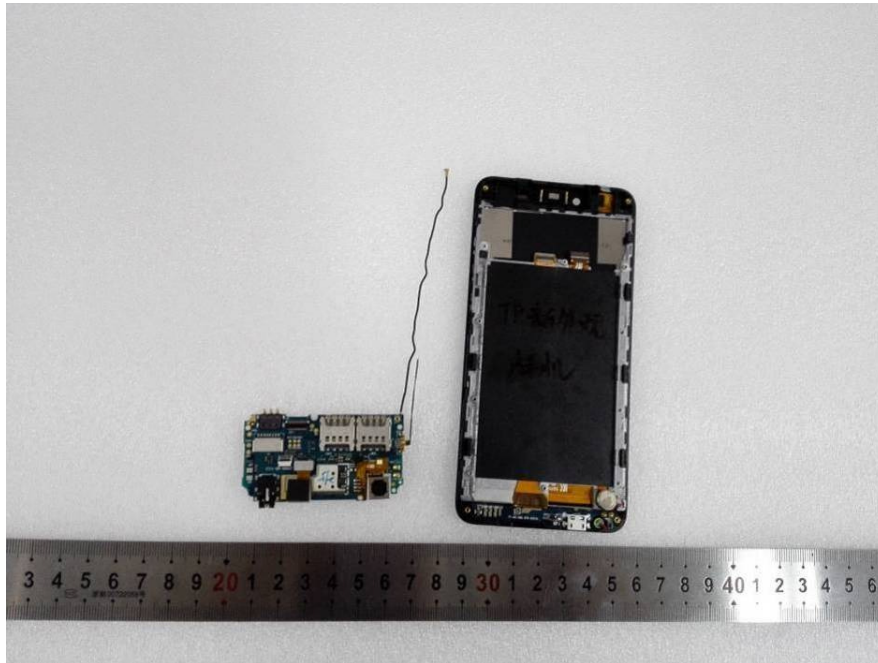

## EXHIBIT C - EUT INTERNAL PHOTOGRAPHS

---

EUT – Cover off View 1

BT/WIFI  
Antenna

GSM/WCDMA  
Antenna

EUT – Cover off View 2

**EUT – Cover off View 3**

**EUT – Main Board Top View**

**EUT – Main Board Top Shielding off View**

**EUT –Main Board Bottom View**

**EUT – Main Board Bottom Shielding off View**

**EUT – IC Chip View**

### EUT – Battery Front View

### EUT – Battery Rear View