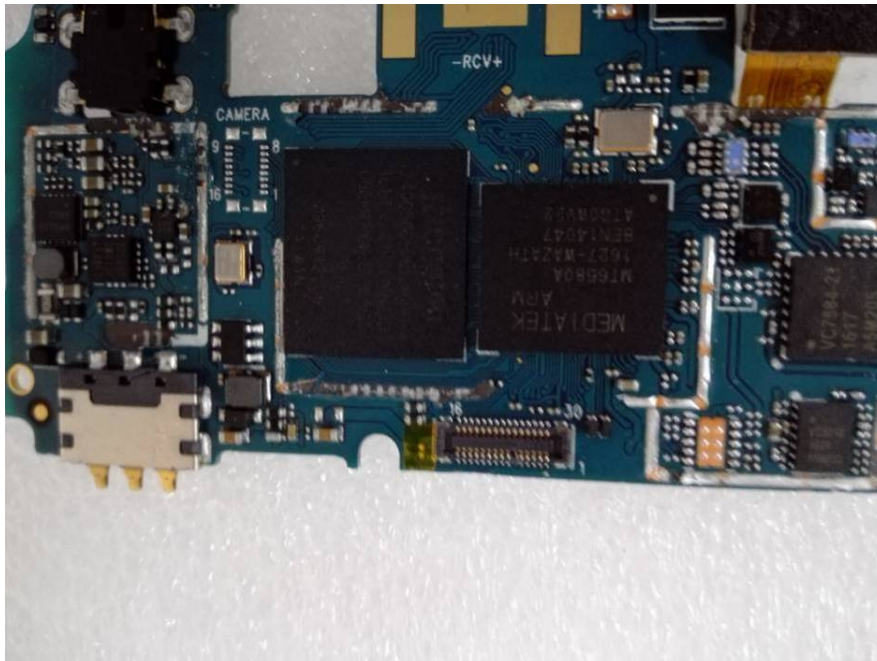

## EXHIBIT C - EUT INTERNAL PHOTOGRAPHS

---

EUT – Cover off View 1

BT/WIFI  
Antenna

GSM/WCDMA  
Antenna

EUT – Cover off View 2

**EUT – Cover off View 3**

**EUT – Main Board Top View**

**EUT – Main Board Top Shielding off View**

**EUT –Main Board Bottom View**

**EUT – Main Board Bottom Shielding off View**

**EUT – IC Chip View**

### EUT – Battery Front View

### EUT – Battery Rear View