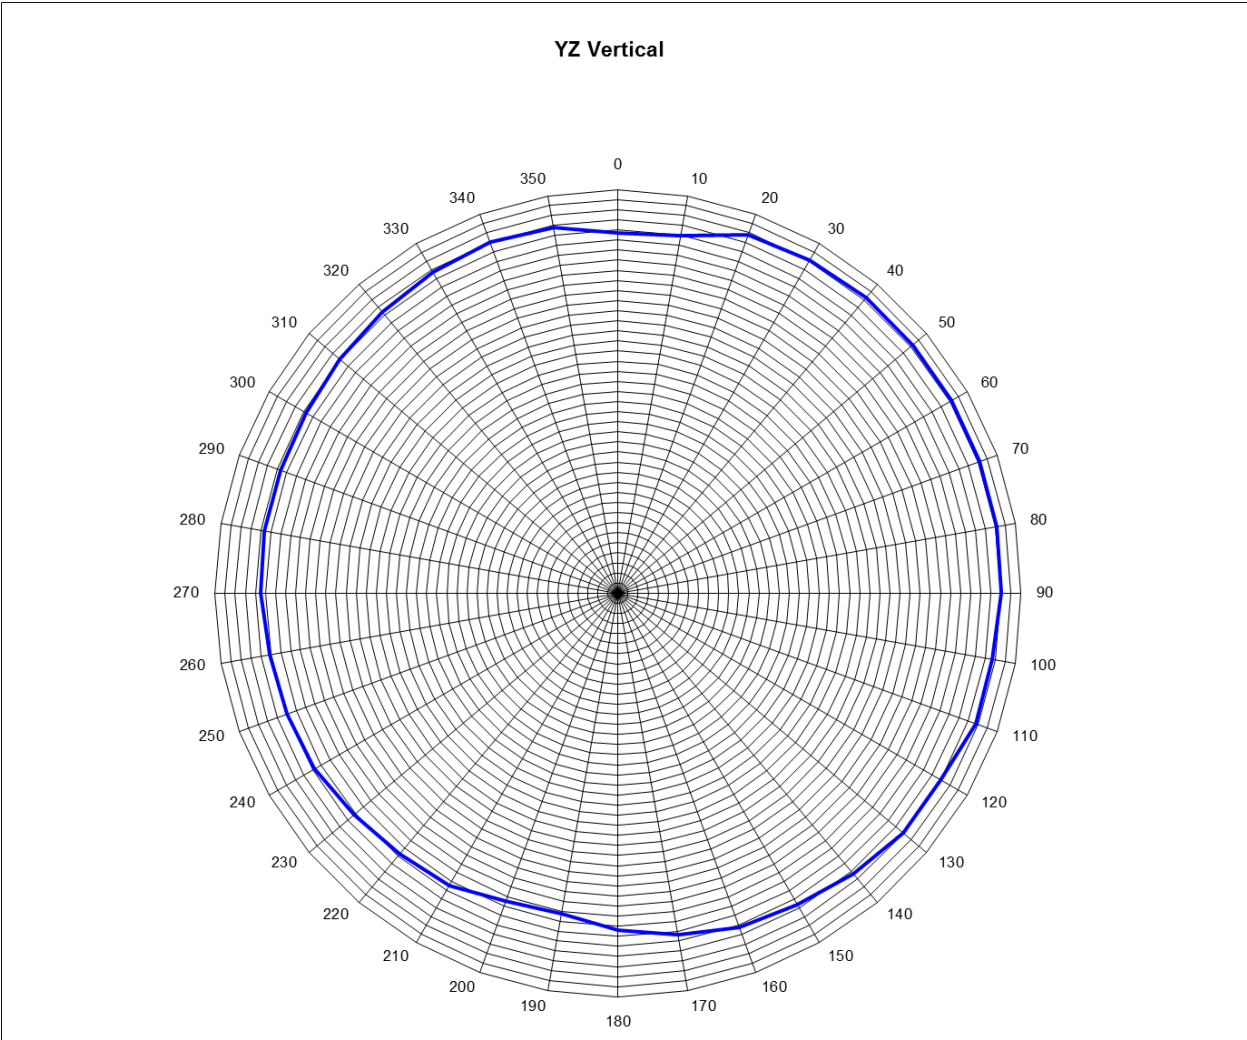

Figure 1 1.5dBi Ref 2400-2485MHz sweep

Figure 2 1.5dBi Ref 2400-2485MHz sweep

Figure 3 1.5dBi Ref 2400-2485MHz sweep

Figure 4 1.5dBi Ref 2400-2485MHz sweep

Figure 5 1.5dBi Ref 2400-2485MHz sweep

Figure 6 1.5dBi Ref 2400-2485MHz sweep