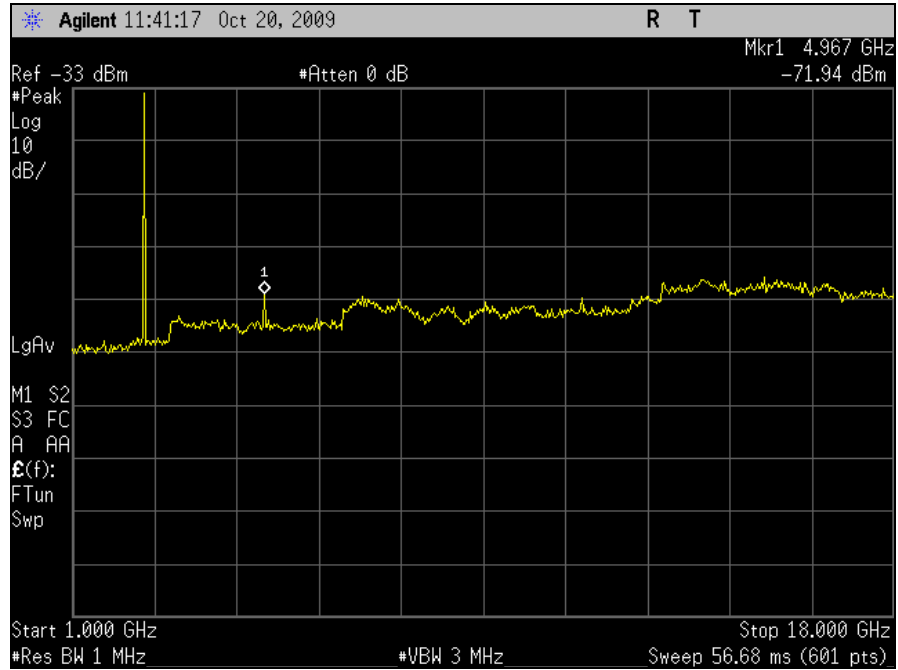

## Radiated Emission Limits Test Setup

**Photograph 1. Metallic Enclosure, Test Setup**

**Photograph 2. Metallic Enclosure, Antenna View**

**Photograph 3. Metallic Enclosure, Back View**

**Plot 14. Radiated Spurious Emissions, High Channel**

**Photograph 4. Radiated Spurious Emission, Test Setup**

**Photograph 5. Band Edge, Test Setup**