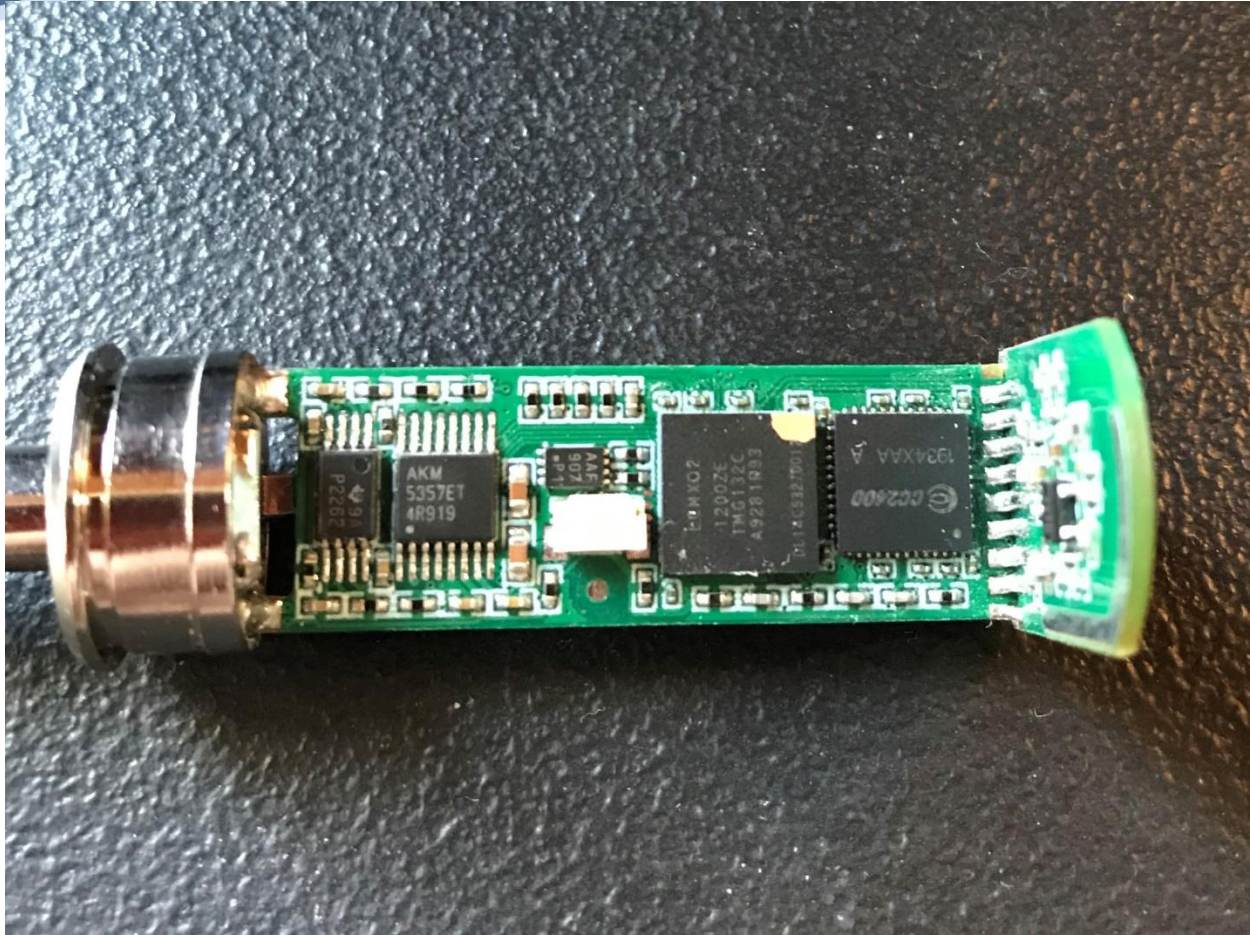

PHOTOS - INTERNAL

Company: Yamaha Guitar Group

Product Name: G10TII

Report No.: YAMA05 – Internal Photos

1. Internal Photographs

1.1.1. Product - Internal

Bottom of PCBA

Inside photo Side view of PCBA # 3

Inside photo top of PCBA # 2

Inside photo with battery

Top of RF PCBA & internal antenna

575 Boulder Court
Pleasanton, California 94566, USA
Tel: +1 (925) 462 0304
Fax: +1 (925) 462 0306
www.micomlabs.com