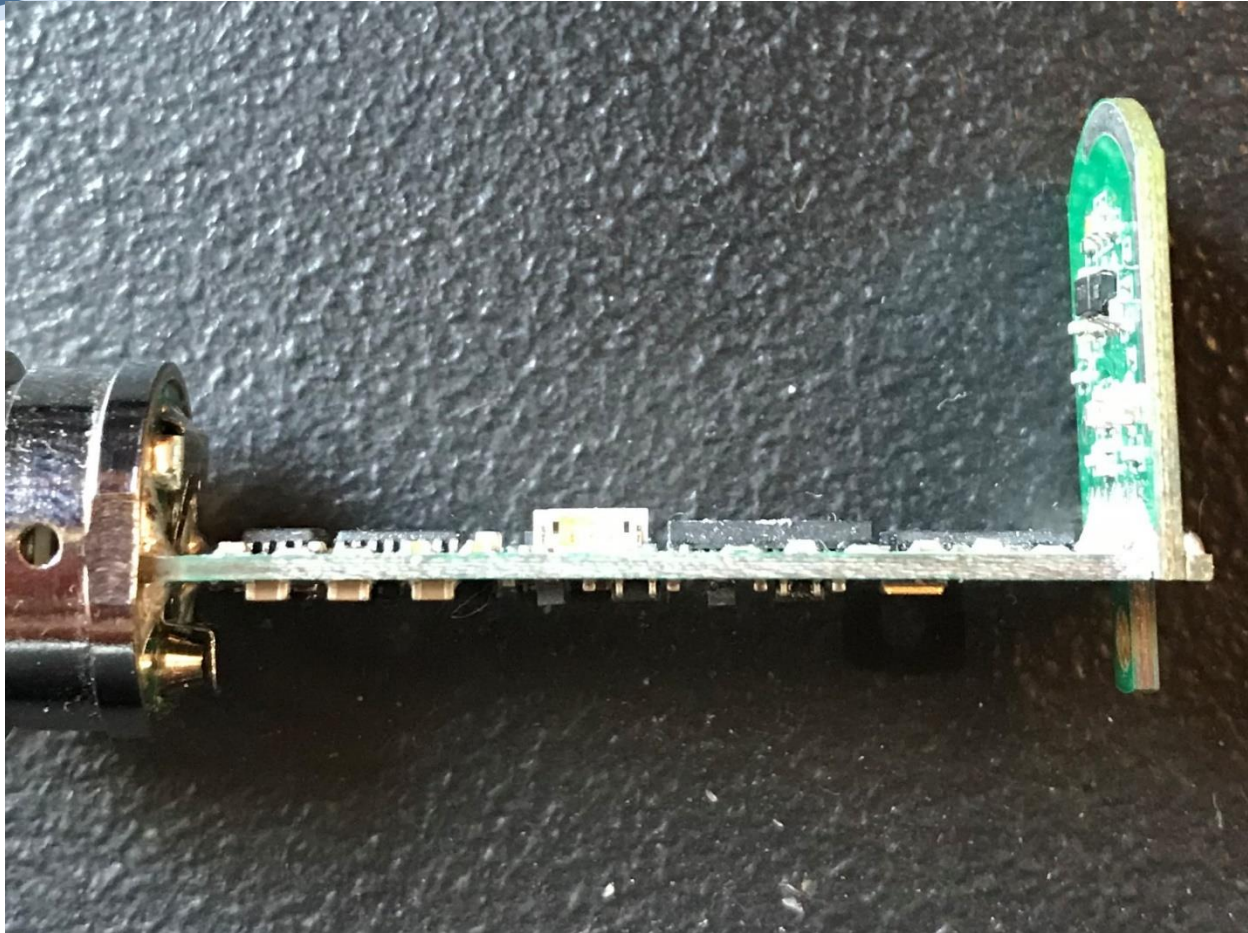

PHOTOS - INTERNAL

Company: Yamaha Guitar Group

Product Name: G10TII

Report No.: YAMA05 – Internal Photos

1. Internal Photographs

1.1.1. Product - Internal

Bottom of PCBA

Inside photo Side view of PCBA # 3

Inside photo top of PCBA # 2

Inside photo with battery

Top of RF PCBA & internal antenna

575 Boulder Court
Pleasanton, California 94566, USA
Tel: +1 (925) 462 0304
Fax: +1 (925) 462 0306
www.micomlabs.com