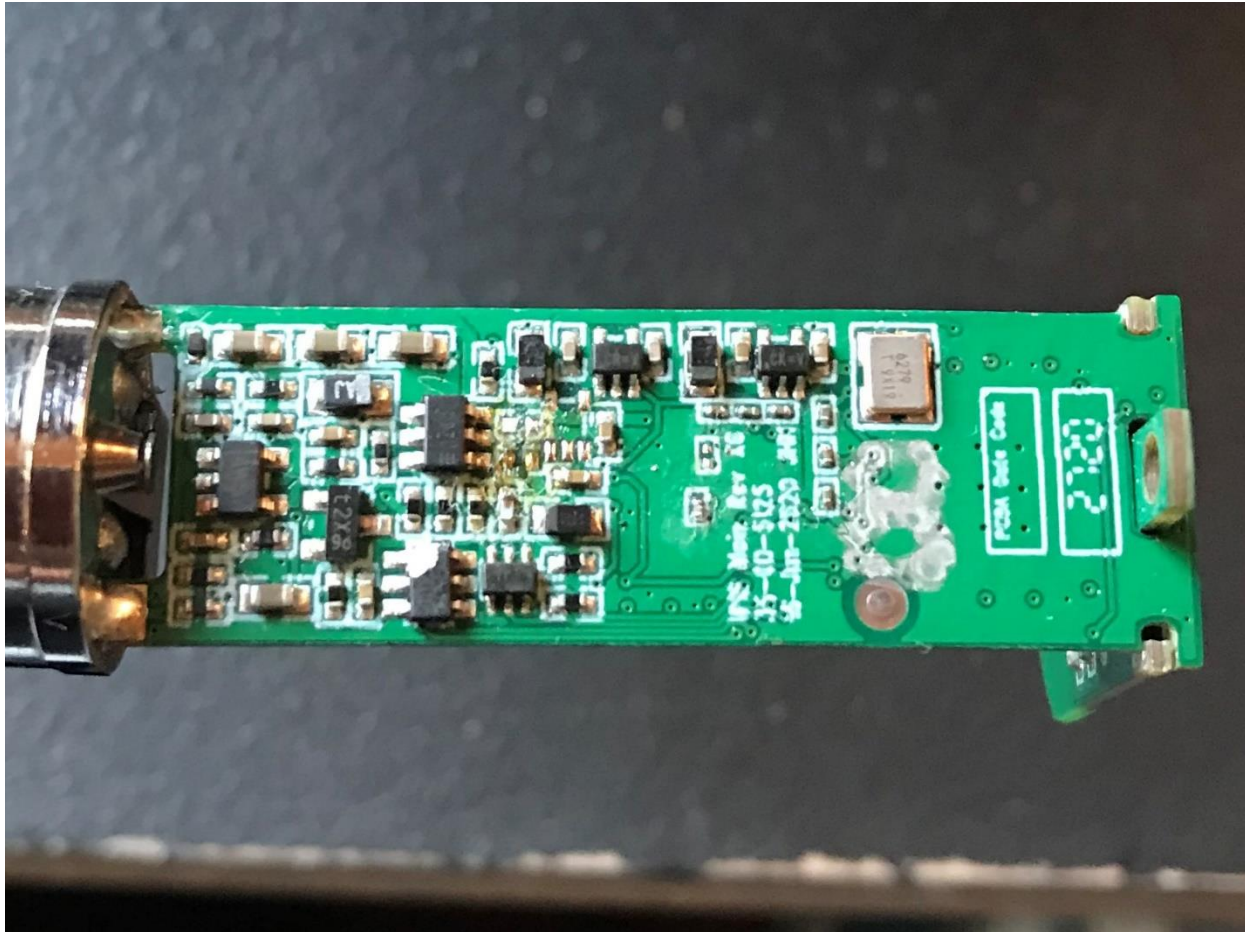

PHOTOS - INTERNAL

Company: Yamaha Guitar Group

Product Name: G10TII

Report No.: YAMA05 – Internal Photos

1. Internal Photographs

1.1.1. Product - Internal

Bottom of PCBA

Inside photo Side view of PCBA # 3

Inside photo top of PCBA # 2

Inside photo with battery

Top of RF PCBA & internal antenna

575 Boulder Court
Pleasanton, California 94566, USA
Tel: +1 (925) 462 0304
Fax: +1 (925) 462 0306
www.micomlabs.com