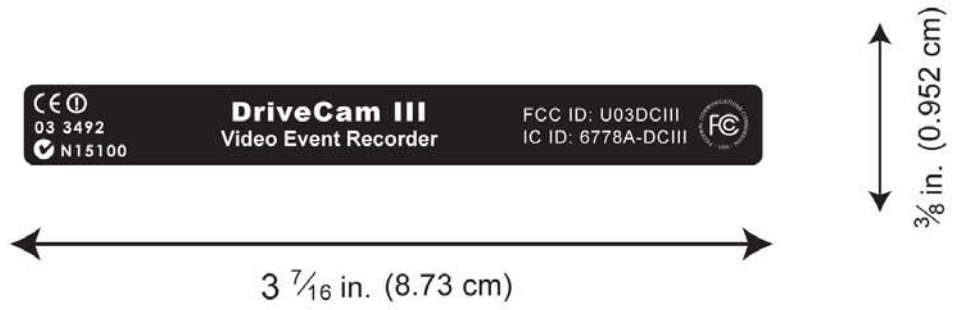

DriveCam III Certification Label

DriveCam III ID Label

1.2 mm
corner radius

33 mm

11 mm