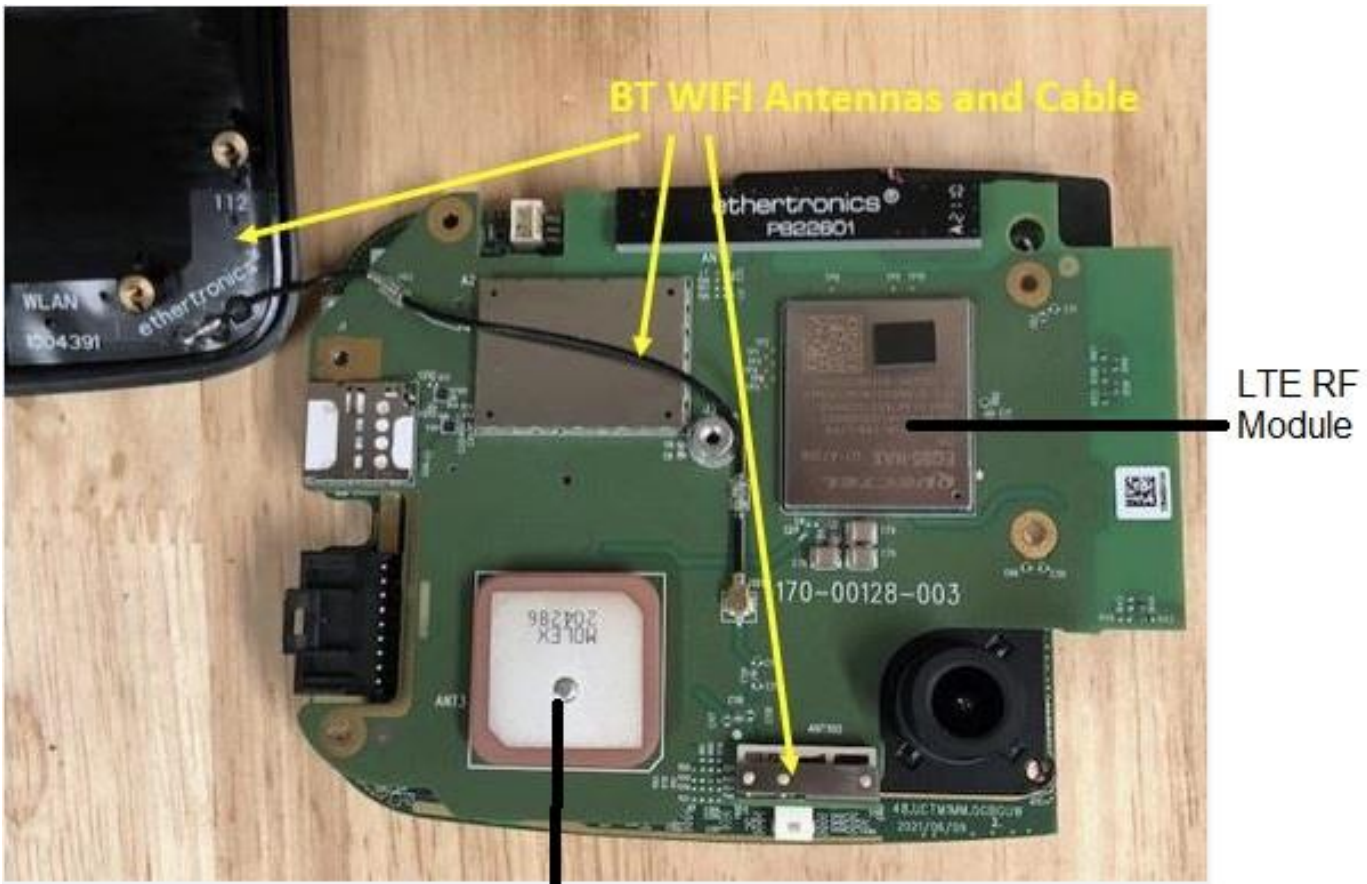

# Main Board

## Communication Board

GPS Antenna

Note: Ethertronics part number P822601 are LTE antennas