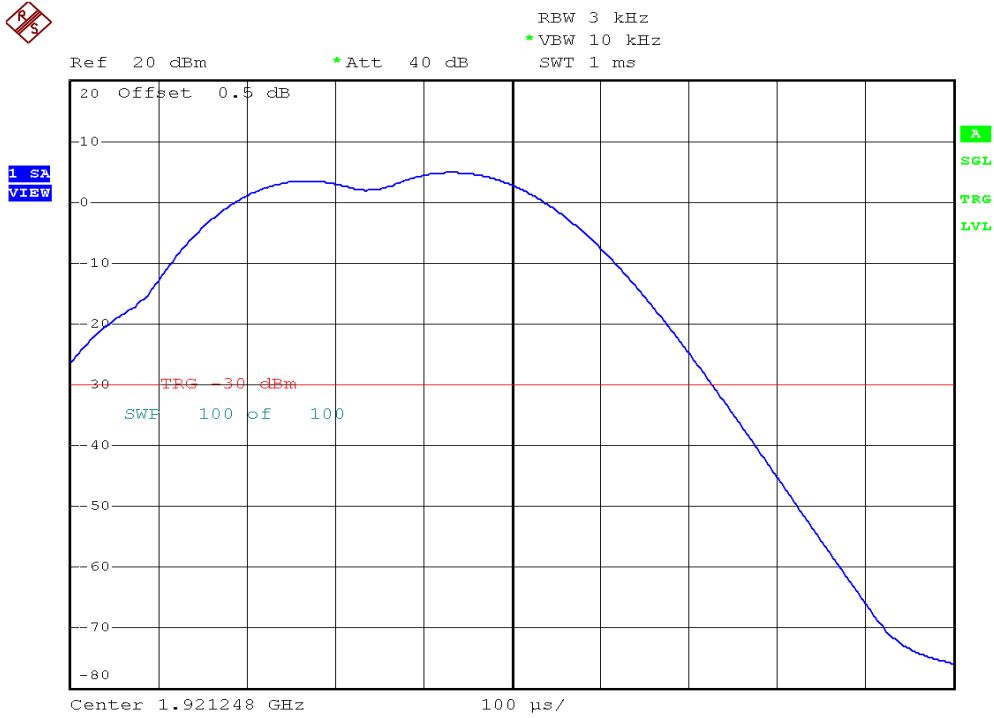

INTERTEK TESTING SERVICES

Power Spectral Density Plots

Plot 3A

Plot 3B