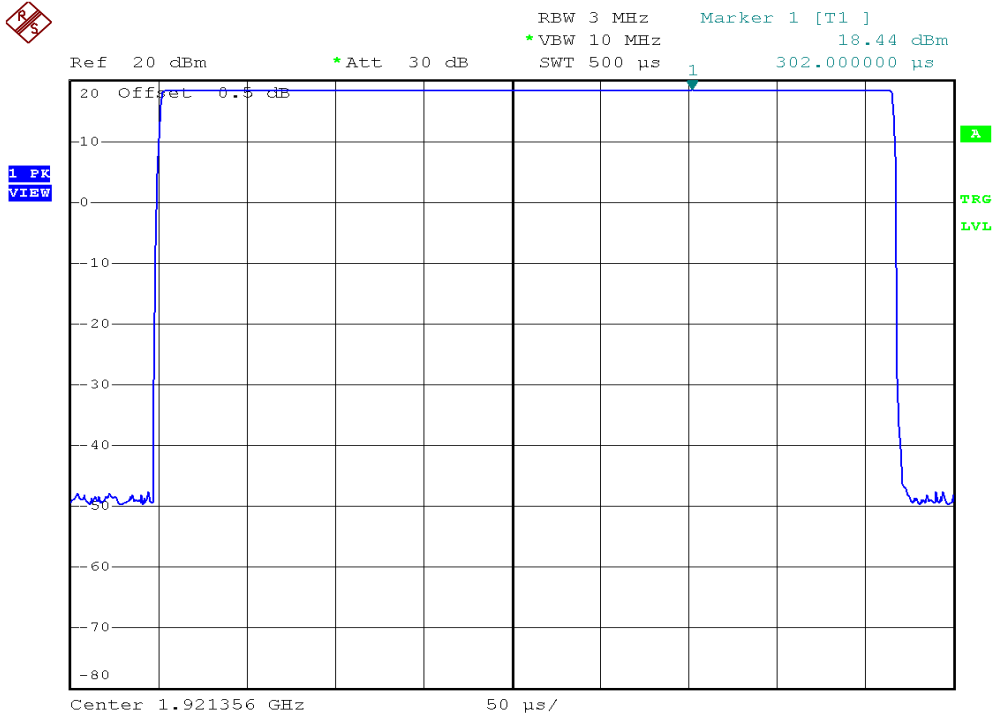

INTERTEK TESTING SERVICES

Peak Transmit Power Plots

Plot 2A

Plot 2B