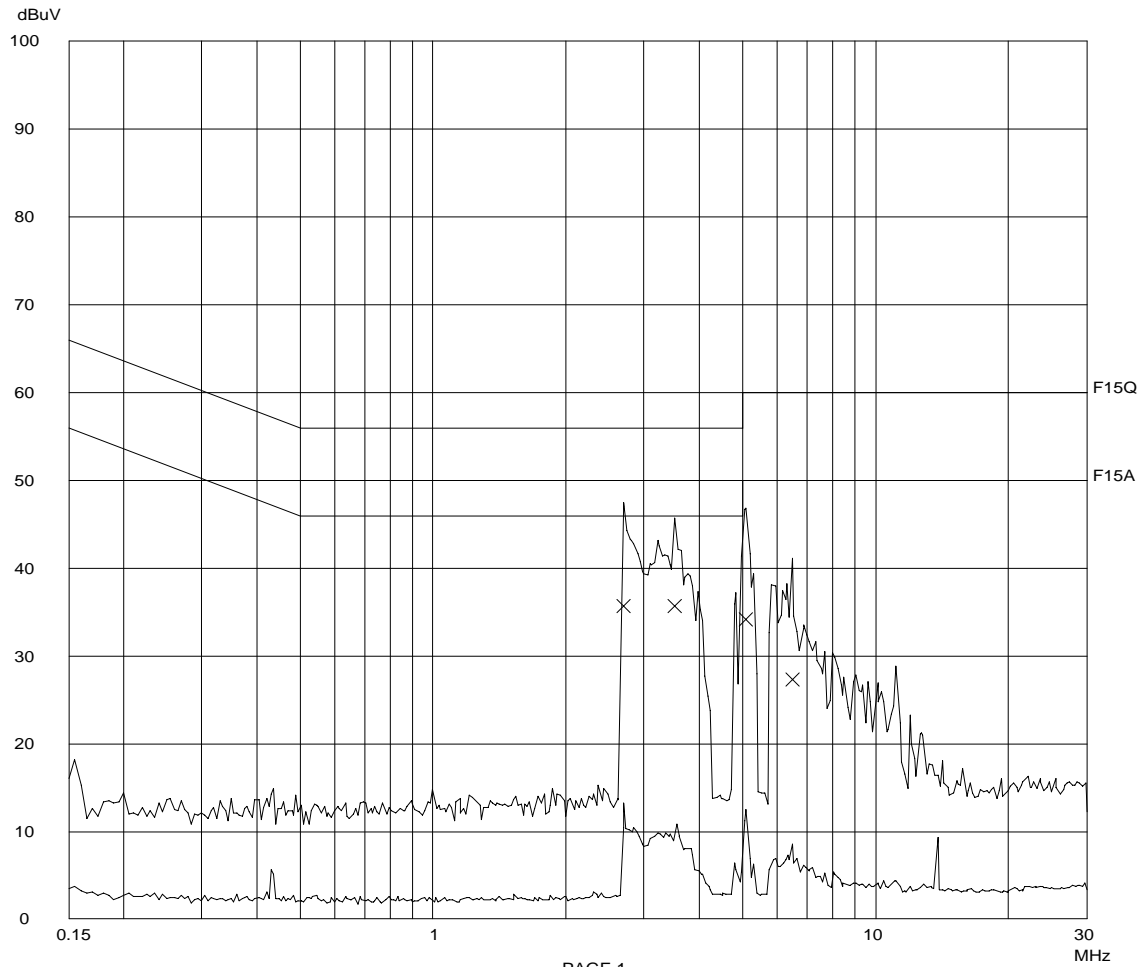

Tested By: Hong, Report No.: 06208722

Scan Settings (1 Range)

Frequencies				Receiver Settings			
Start	Stop	Step	IF BW	Detector	M-Time	Atten	Preamp OpRge
150k	30M	5k	10k	PK+AV	10ms	AUTO LN	OFF 60dB

Final Measurement: x QP / + AV
 Meas Time: 1 s
 Subranges: 16
 Acc Margin: 20dB

Transducer No.	Start	Stop	Name
2 1	9k	30M	EW0700
12	9k	30M	EW1449

Tested By: Hong, Report No.: 06208722

Scan Settings (1 Range)

|----- Frequencies -----||----- Receiver Settings -----|

Start	Stop	Step	IF BW	Detector	M-Time	Atten	Preamp	OpRge
150k	30M	5k	10k	PK+AV	10ms	AUTO	LN OFF	60dB

Final Measurement Results:

Frequency	QP Level	QP Limit
MHz	dBuV	dBuV
2.69500	35.6	56.0
3.52000	35.6	56.0
5.09000	34.1	60.0
6.49000	27.2	60.0

Frequency	AV Level	AV Limit
MHz	dBuV	dBuV

no Results

* limit