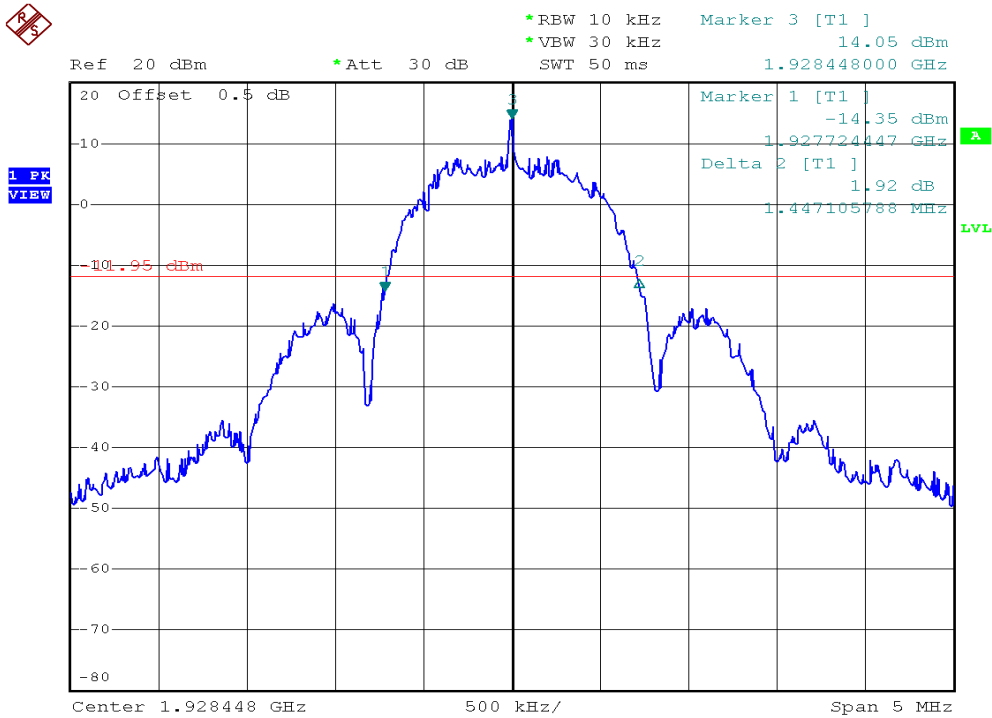

INTERTEK TESTING SERVICES

26dB Emission Bandwidth Plots

Plot 1A

Plot 1B

INTERTEK TESTING SERVICES

26dB Emission Bandwidth Plots

Plot 1C

Plot 1D

INTERTEK TESTING SERVICES

26dB Emission Bandwidth Plots

Plot 1E

Plot 1F