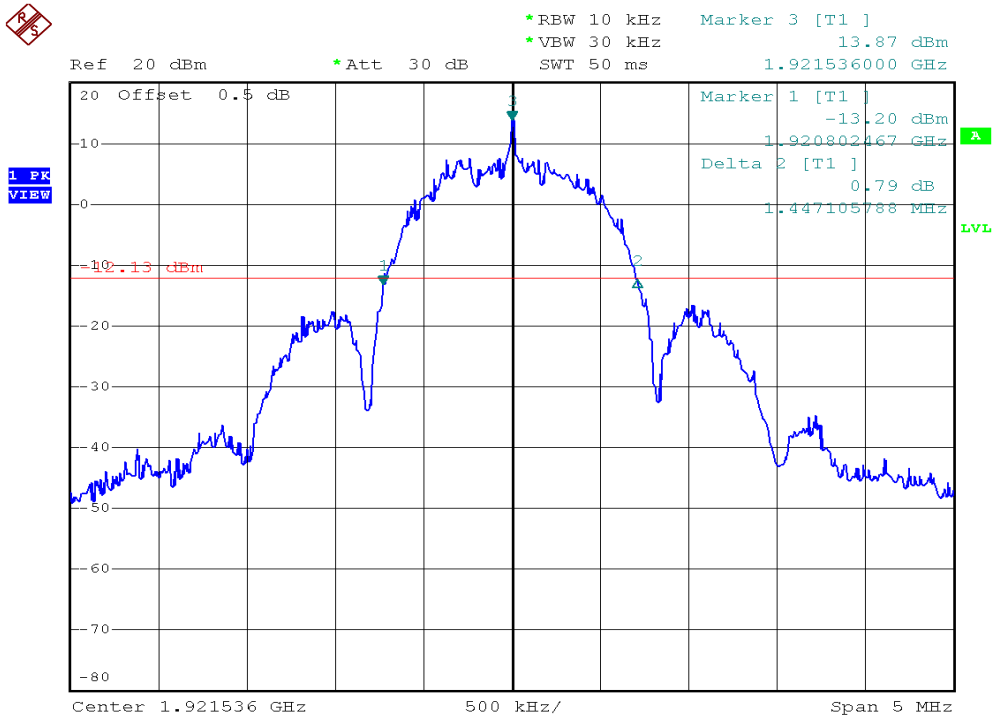

INTERTEK TESTING SERVICES

26dB Emission Bandwidth Plots

Plot 1A

Plot 1B

INTERTEK TESTING SERVICES

26dB Emission Bandwidth Plots

Plot 1C

Plot 1D

INTERTEK TESTING SERVICES

26dB Emission Bandwidth Plots

Plot 1E

Plot 1F