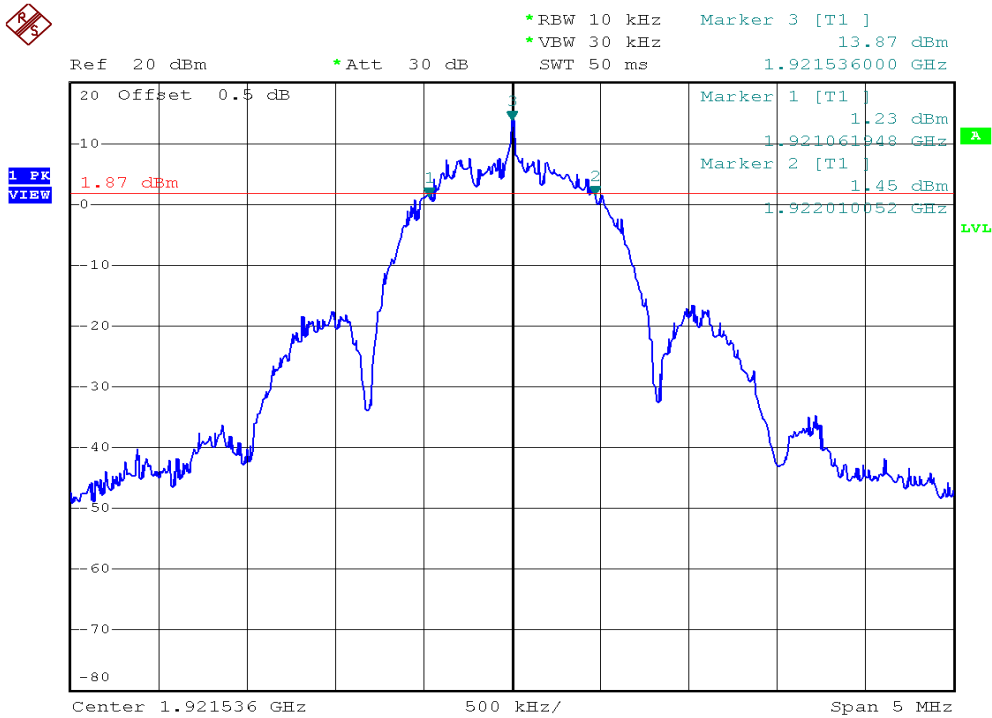

INTERTEK TESTING SERVICES

26dB Emission Bandwidth Plots

Plot 1A

Plot 1B

INTERTEK TESTING SERVICES

26dB Emission Bandwidth Plots

Plot 1C

Plot 1D

INTERTEK TESTING SERVICES

26dB Emission Bandwidth Plots

Plot 1E

Plot 1F