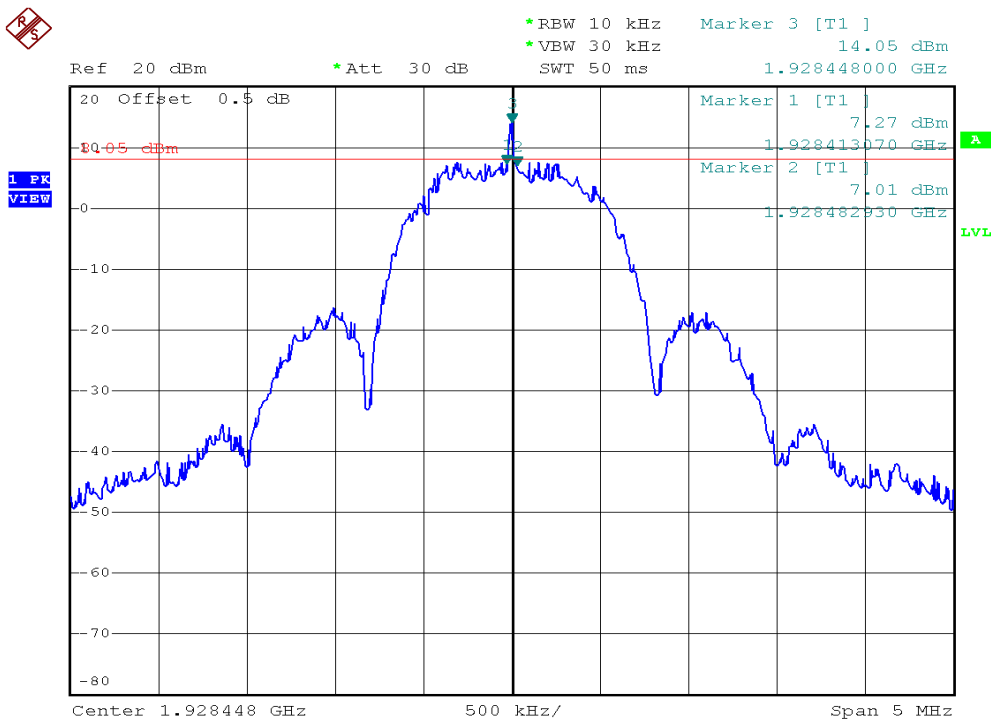

INTERTEK TESTING SERVICES

26dB Emission Bandwidth Plots

Plot 1A

Plot 1B

INTERTEK TESTING SERVICES

26dB Emission Bandwidth Plots

Plot 1C

Plot 1D

INTERTEK TESTING SERVICES

26dB Emission Bandwidth Plots

Plot 1E

Plot 1F