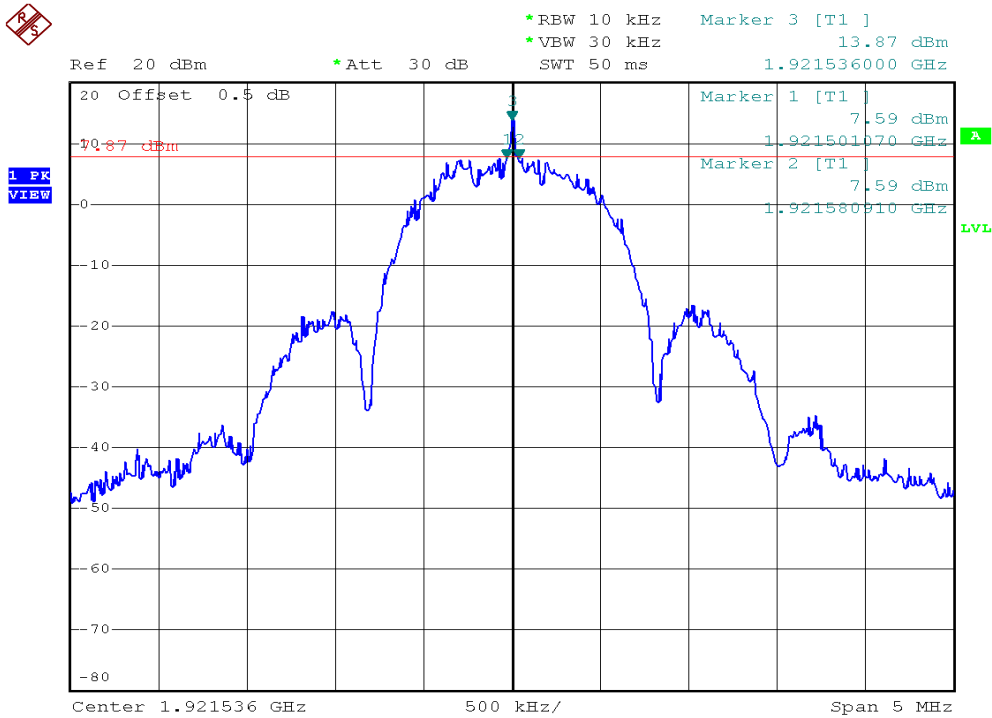

INTERTEK TESTING SERVICES

26dB Emission Bandwidth Plots

Plot 1A

Plot 1B

INTERTEK TESTING SERVICES

26dB Emission Bandwidth Plots

Plot 1C

Plot 1D

INTERTEK TESTING SERVICES

26dB Emission Bandwidth Plots

Plot 1E

Plot 1F