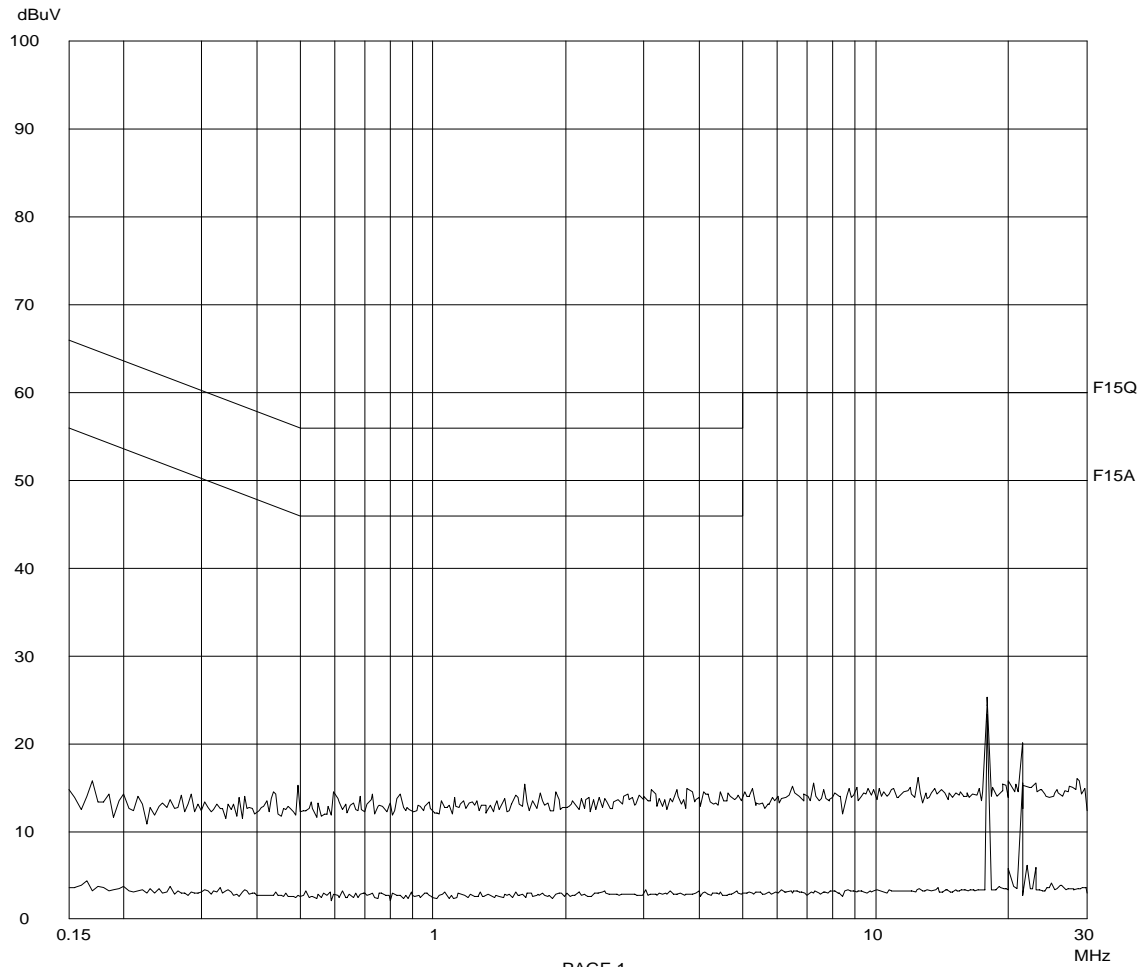

Tested By: Hong, Report No.: 06208721

Scan Settings (1 Range)

Frequencies			Receiver Settings					
Start	Stop	Step	IF BW	Detector	M-Time	Atten	Preamp	OpRge
150k	30M	5k	10k	PK+AV	10ms	AUTO	LN OFF	60dB

Final Measurement: x QP / + AV
 Meas Time: 1 s
 Subranges: 16
 Acc Margin: 20dB

Transducer No.	Start	Stop	Name
1	15 9k	30M	EW0090
21	9k	30M	EW0698

Tested By:Hong, Report No.:06208721

Scan Settings (1 Range)

|----- Frequencies -----||----- Receiver Settings -----|

Start	Stop	Step	IF BW	Detector	M-Time	Atten	Preamp	OpRge
150k	30M	5k	10k	PK+AV	10ms	AUTO	LN OFF	60dB

Final Measurement Results:

no Results