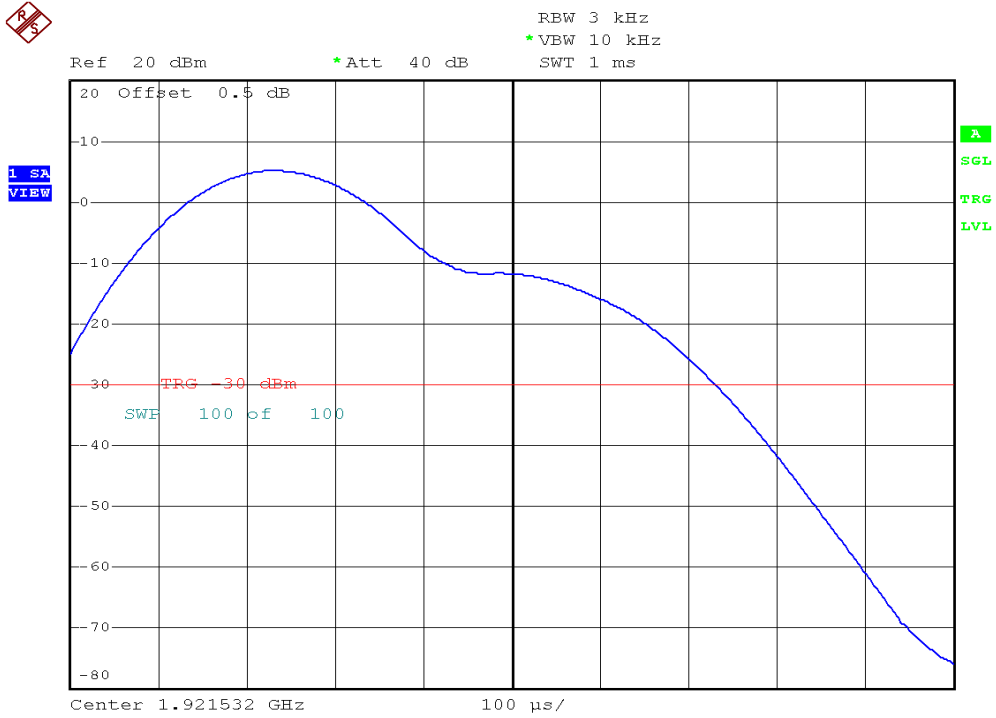

INTERTEK TESTING SERVICES

Power Spectral Density Plots

Plot 3A

Plot 3B

INTERTEK TESTING SERVICES

Power Spectral Density Plots

Plot 3C

Plot 3D