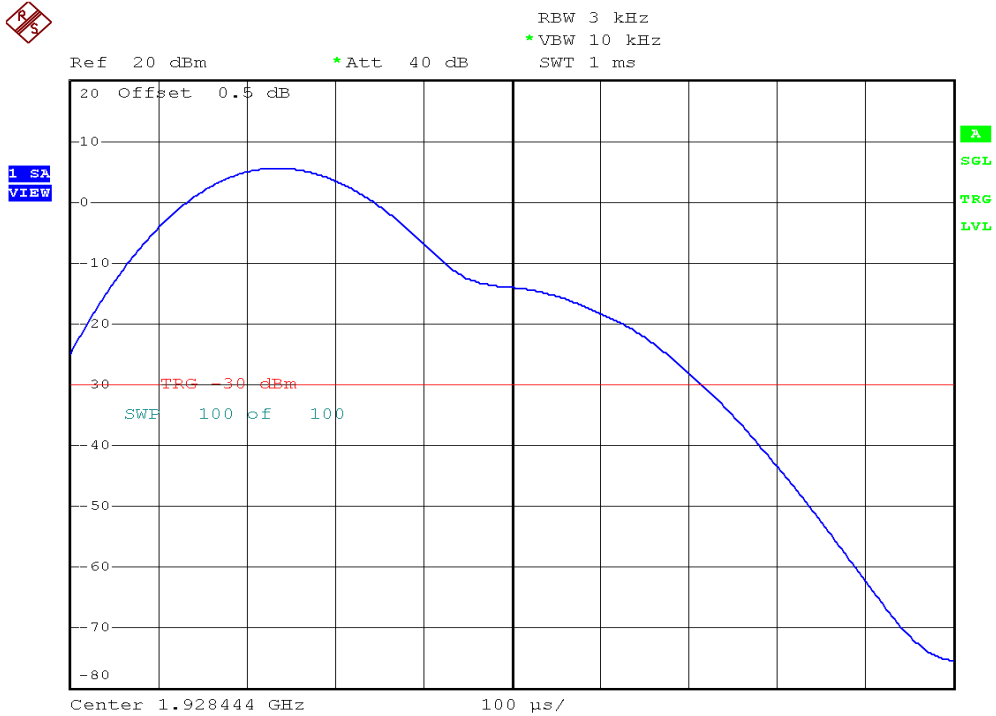

INTERTEK TESTING SERVICES

Power Spectral Density Plots

Plot 3A

Plot 3B

INTERTEK TESTING SERVICES

Power Spectral Density Plots

Plot 3C

Plot 3D