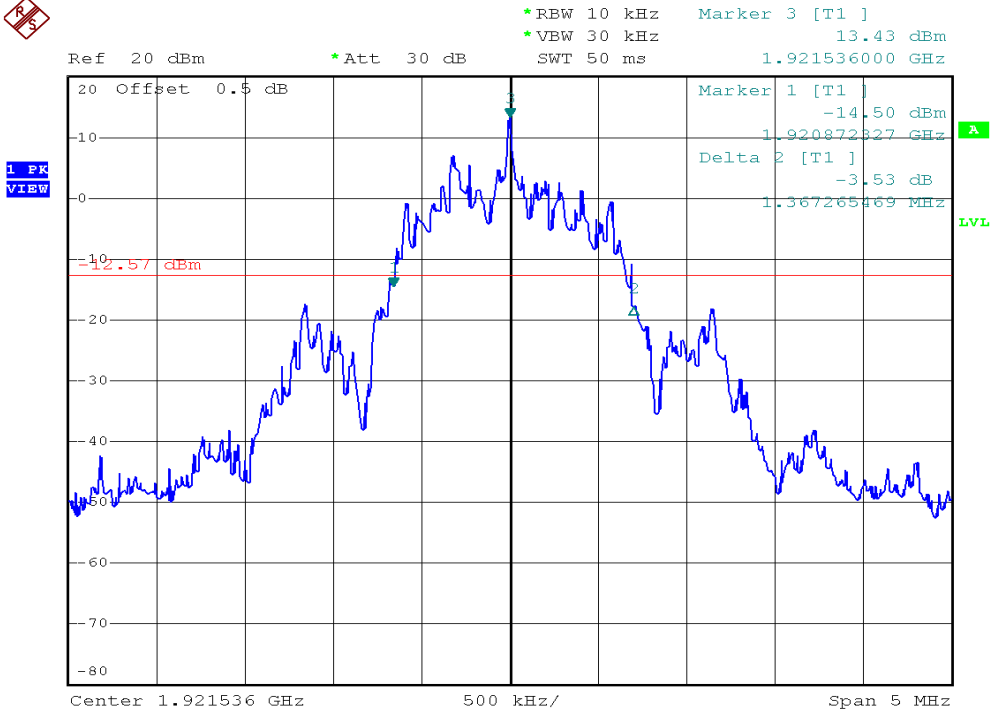

INTERTEK TESTING SERVICES

26dB Emission Bandwidth Plots

Plot 1G