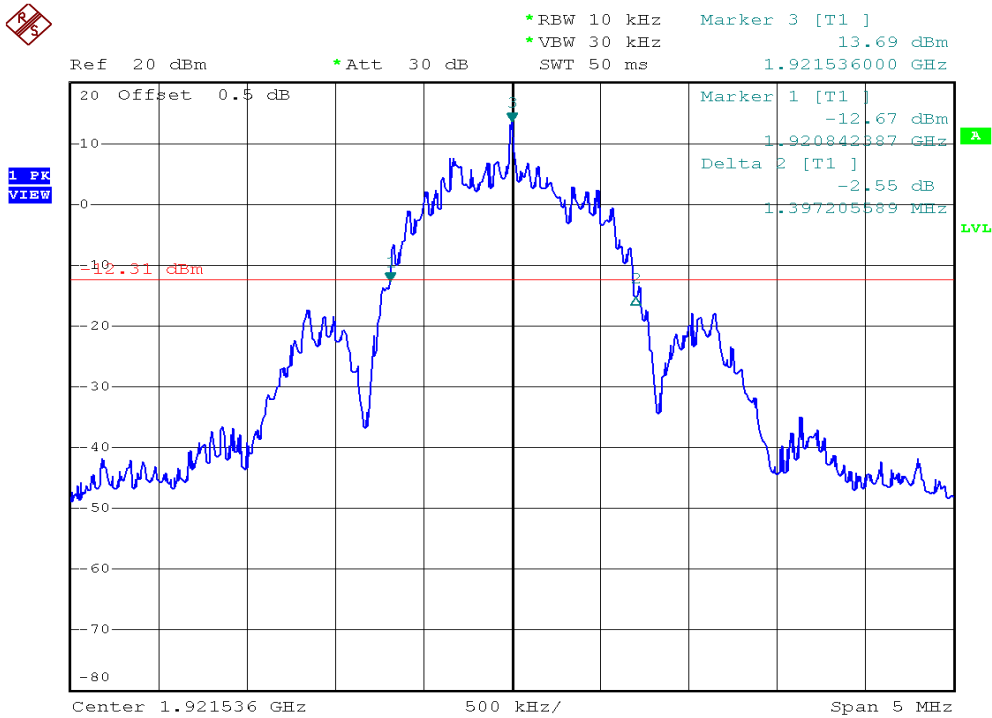

INTERTEK TESTING SERVICES

26dB Emission Bandwidth Plots

Plot 1A