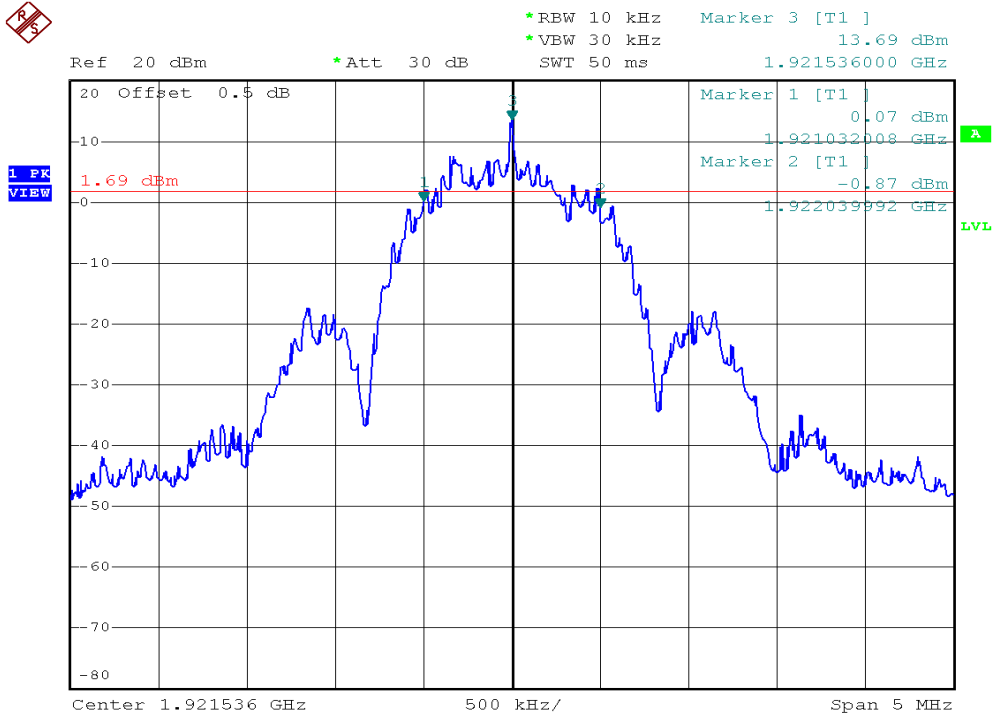

INTERTEK TESTING SERVICES

26dB Emission Bandwidth Plots

Plot 1C