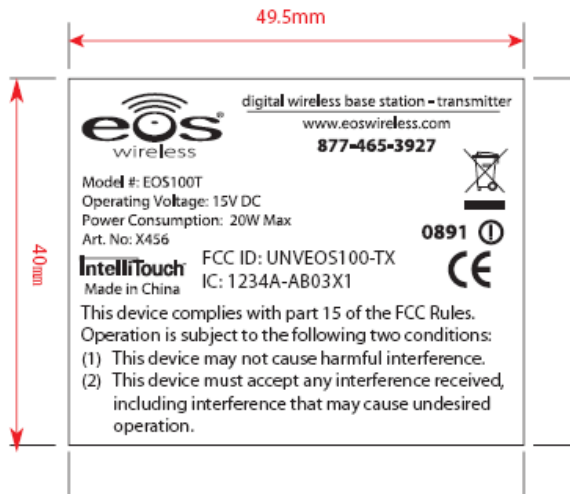

LABEL LOCATION

EOS100T
digital wireless base station - transmitter

LABEL FOR TX
P/N: C36X456-05200G