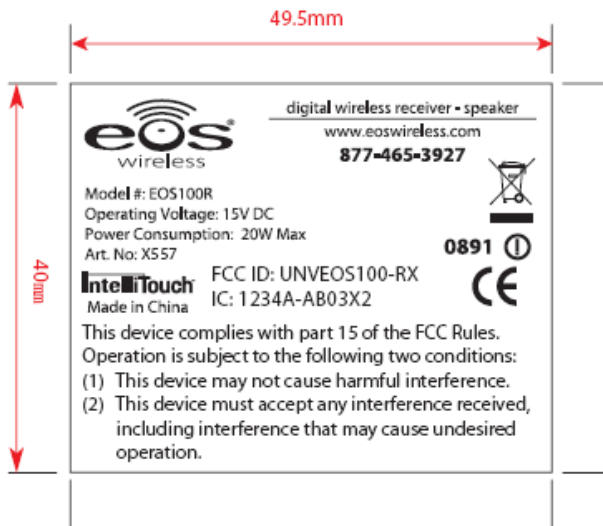

LABEL LOCATION

EOS100R
digital wireless receiver - speaker

LABEL FOR TX
P/N: C36X456-05000G