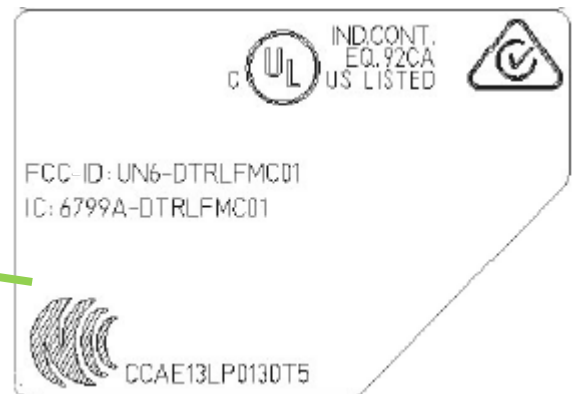

Label and Location

ifm RFID Read-Write Head 125 kHz

FCC ID: UN6-DTRLFMC01
IC ID: 6799A-DTRLFMC01
HVINs: ANT512_01
PMN: ANT512

Labels:

Label 1

Label 2