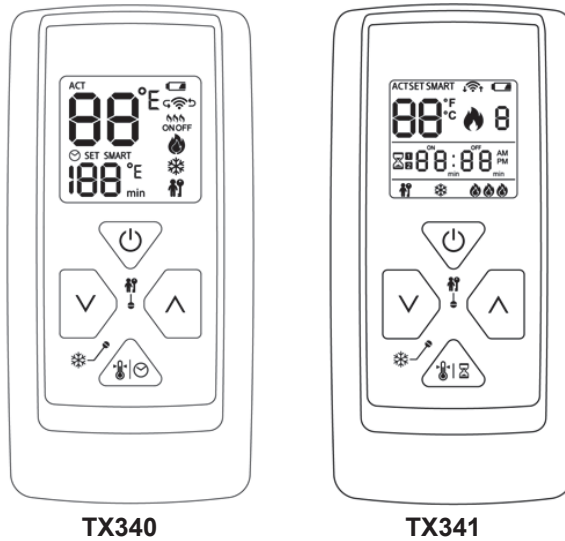

### 20210824 TX340 vs TX341

Remote Controller Model	434MHz Unidirectional	TX340	TX341
ON/ OFF		★	★
Childproof		★	★
Revo Home Compatible**		★	★
Flame Height Adjustment		1 to 5	1 to 5
Standing Pilot*		★	★
LCD		★	★
Low Battery Indicator		★	★
Second Burner			
Thermostat		★	★
Timer		15min~180min	15min~9hrs
Error Code Notification**		★	★
Fan Speed			
Light Dimmer			
AUX ON/ OFF			
Fan Delay ON/ OFF			
Clock			★
Daily Program Thermostat			★
3 Independent Access Keys			