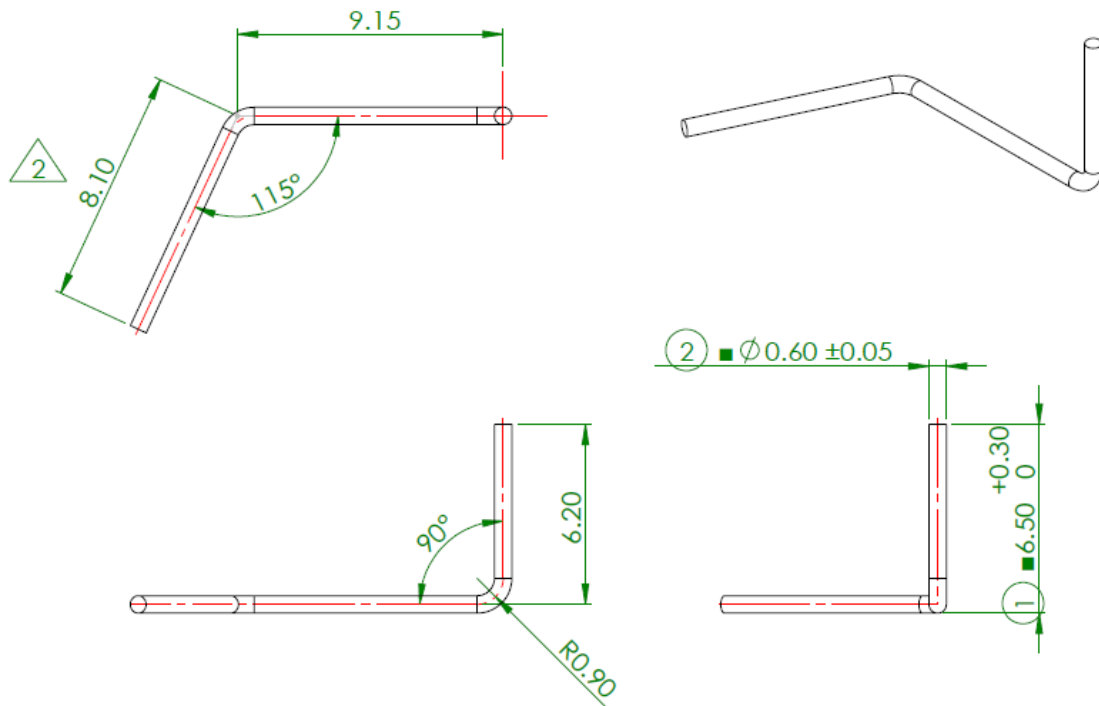

Antenna Specification

Brand: MOBILETRON

Address: 85,Sec.4, Chung-Ching Rd.,Ta-Ya,Taichung Hsien, Taiwan 428

Model No: 20011208

Antenna Type: Monopole Antenna

Electrical

Frequency (MHz)	2400	2410	2420	2430	2440	2450	2460	2470	2480	2490	2500
Efficiency (dBi)	-5.7	-5.8	-6.0	-5.8	-5.7	-5.6	-5.5	-5.3	-5.3	-5.0	-5.1
Gain (dBi)	-10.3	-10.5	-10.5	-10.4	-10	-10.6	-10.6	-10.5	-10.4	-10.4	-10.3
Efficiency (%)	26	24	25	26	29	29	31	31	33	35	35
Directivity (dB)	5.4	5.5	5.4	5.5	5.0	4.7	4.6	4.5	4.5	4.2	4.1

Mechanical Drawing (Units: mm)

2450MHz Radiation Patterns

Total, Front Face View

Total, Back Face View

Total, Left Side View

Total, Top View

Total, Bottom View