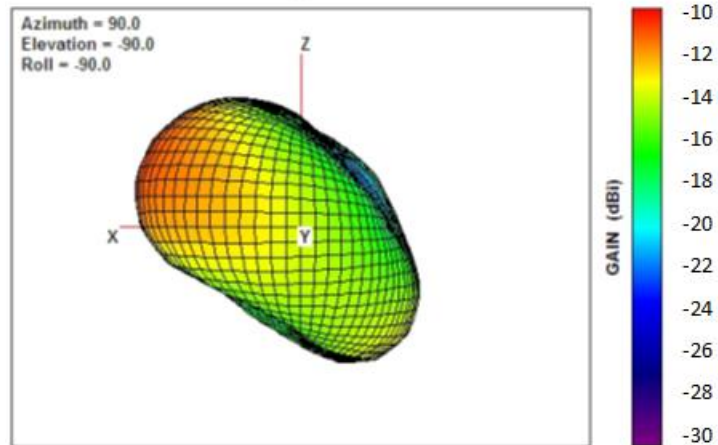

Antenna Specification

Brand: MOBILETRON

Address: 85,Sec.4, Chung-Ching Rd.,Ta-Ya,Taichung Hsien, Taiwan 428

Model No: 20011208

Antenna Type: Monopole Antenna

Electrical

Frequency (MHz)	2400	2410	2420	2430	2440	2450	2460	2470	2480	2490	2500
Efficiency (dBi)	-5.7	-5.8	-6.0	-5.8	-5.7	-5.6	-5.5	-5.3	-5.3	-5.0	-5.1
Gain (dBi)	-10.3	-10.5	-10.5	-10.4	-10	-10.6	-10.6	-10.5	-10.4	-10.4	-10.3
Efficiency (%)	26	24	25	26	29	29	31	31	33	35	35
Directivity (dB)	5.4	5.5	5.4	5.5	5.0	4.7	4.6	4.5	4.5	4.2	4.1

Mechanical Drawing (Units: mm)

2450MHz Radiation Patterns

Total, Front Face View

Total, Back Face View

Total, Left Side View

Total, Top View

Total, Bottom View