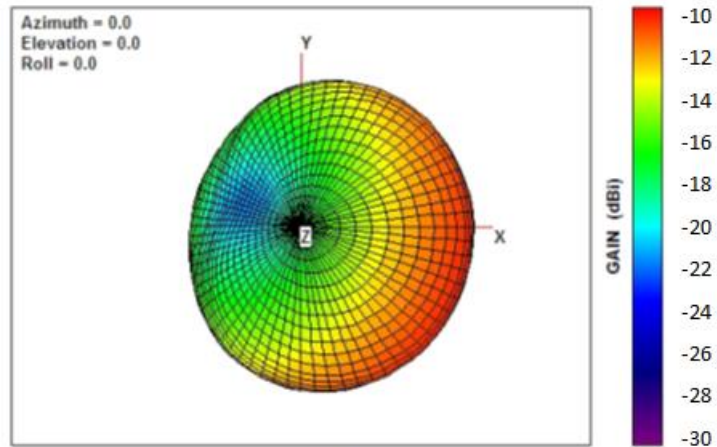

Mechanical Drawing (Units: mm)

2450MHz Radiation Patterns

Total, Front Face View

Total, Back Face View

Total, Left Side View

Total, Top View

Total, Bottom View