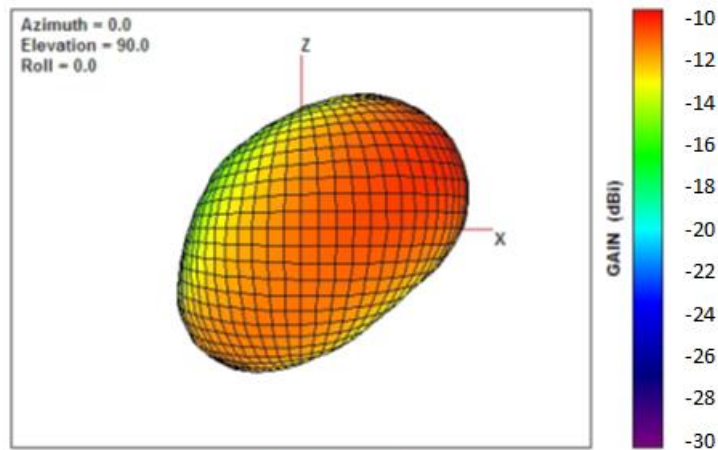

Mechanical Drawing (Units: mm)

2450MHz Radiation Patterns

Total, Front Face View

Total, Back Face View

Total, Left Side View

Total, Top View

Total, Bottom View