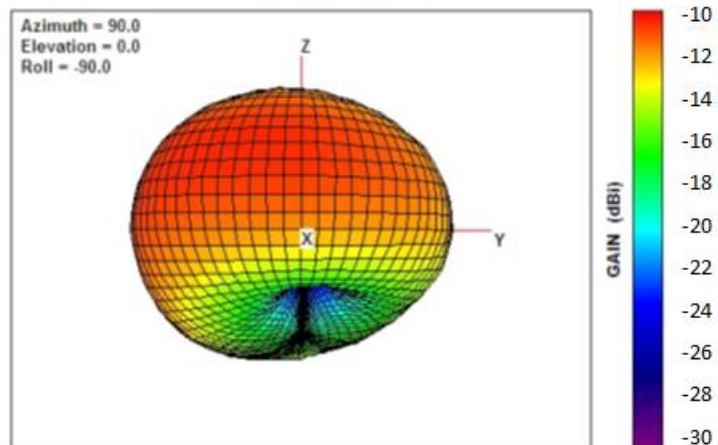

Mechanical Drawing (Units: mm)

2450MHz Radiation Patterns

Total, Front Face View

Total, Back Face View

Total, Left Side View

Total, Top View

Total, Bottom View