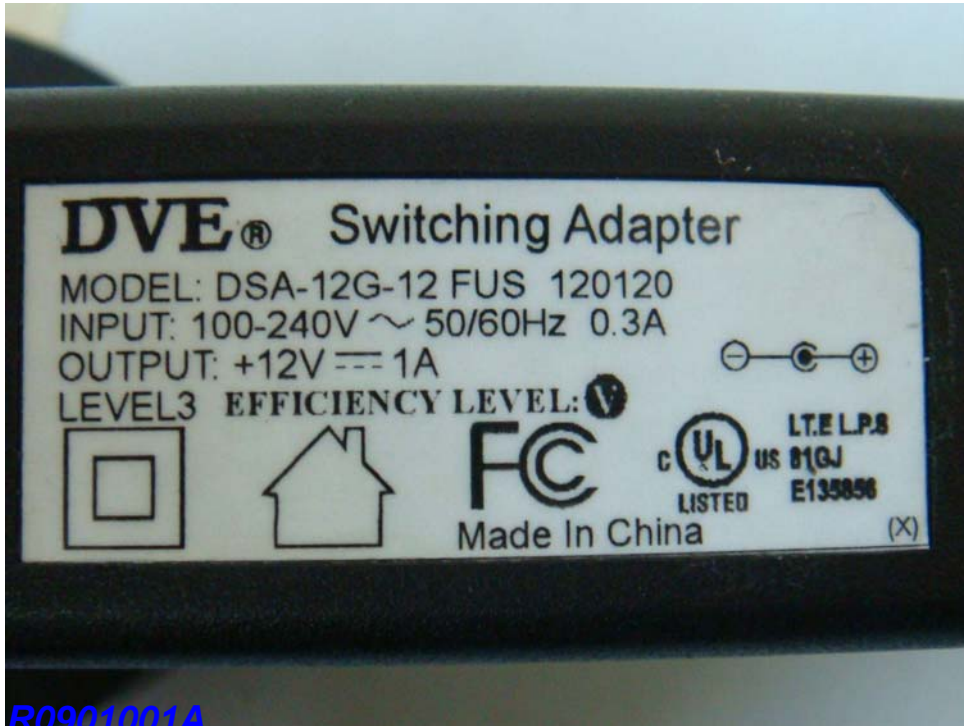

Model Name: WAP-6010

**R0901001A**

R0901001A

R0901001A

R0901001A

R0901001A

Switching Adapter Model Name: DSA-12G-12 FEU

Switching Adapter Model Name: DSA-12G-12 FUK

**R0901001A**

**R0901001A**

Switching Adapter Model Name: DSA-12G-12 FUS

**R0901001A**

**R0901001A**

R0901001A

R0901001A