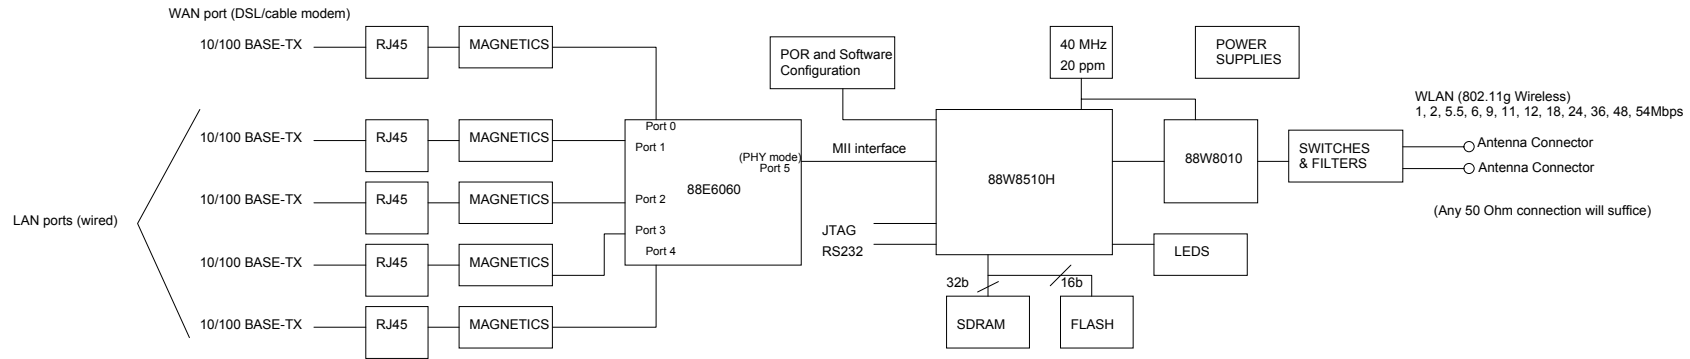

Sercomm
 Embedded Server Provider
PROPRIETARY INFORMATION

Operating Frequency in USA:2412-2462 MHz
 Operating Frequency in Europe:2412-2472 MHz

Table of Contents

1. Title Page
2. 88W8510H; POR Configuration Selection
3. Power/Bypass
4. FLASH & SDRAM
5. 88W8010; RF Section
6. 88E6060
7. Ethernet Port 0
8. Ethernet Ports 1-4

Revision History

1. v1.0 First Release

Company		Sercomm	
Title		Block Diagram	
Size	Document Number	Rev	1.0
C			
Date:	Monday, January 10, 2005	Sheet	1 of 7