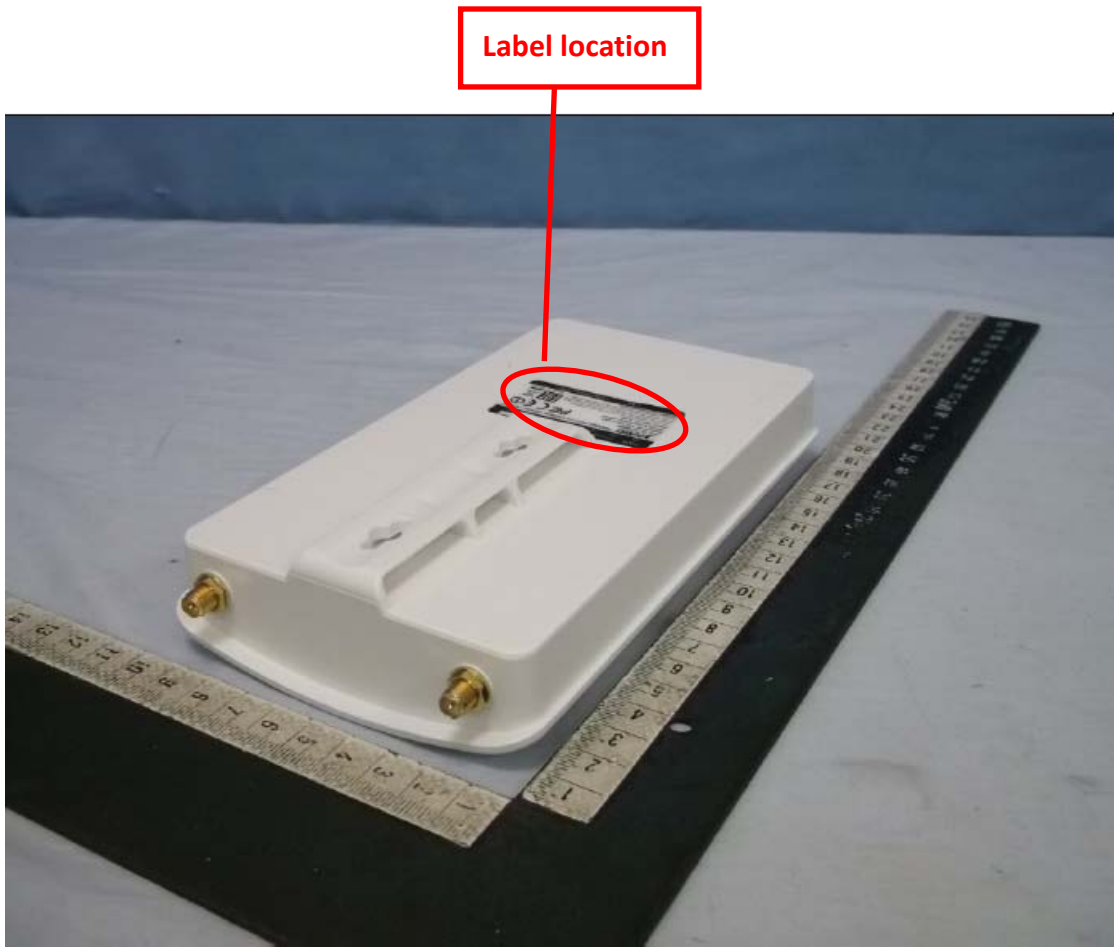

The label will be permanently affixed and readily visible.