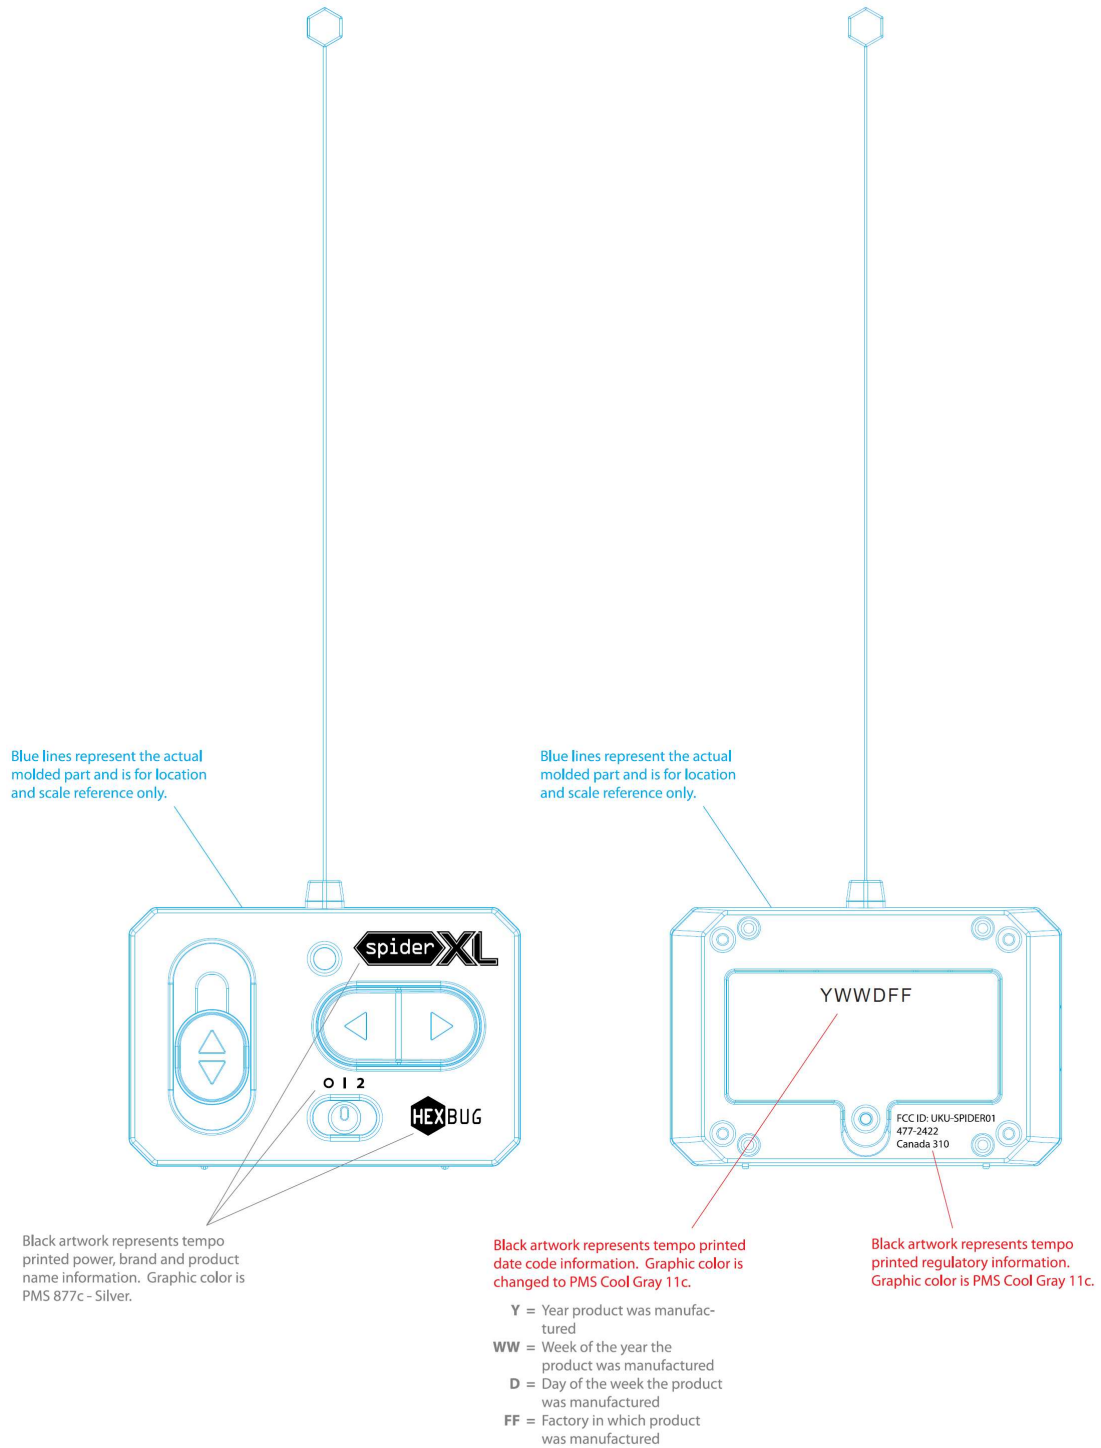

Label Artwork and Location

FCC ID Label Size: 2.2mm(H) x 26.7mm(L)