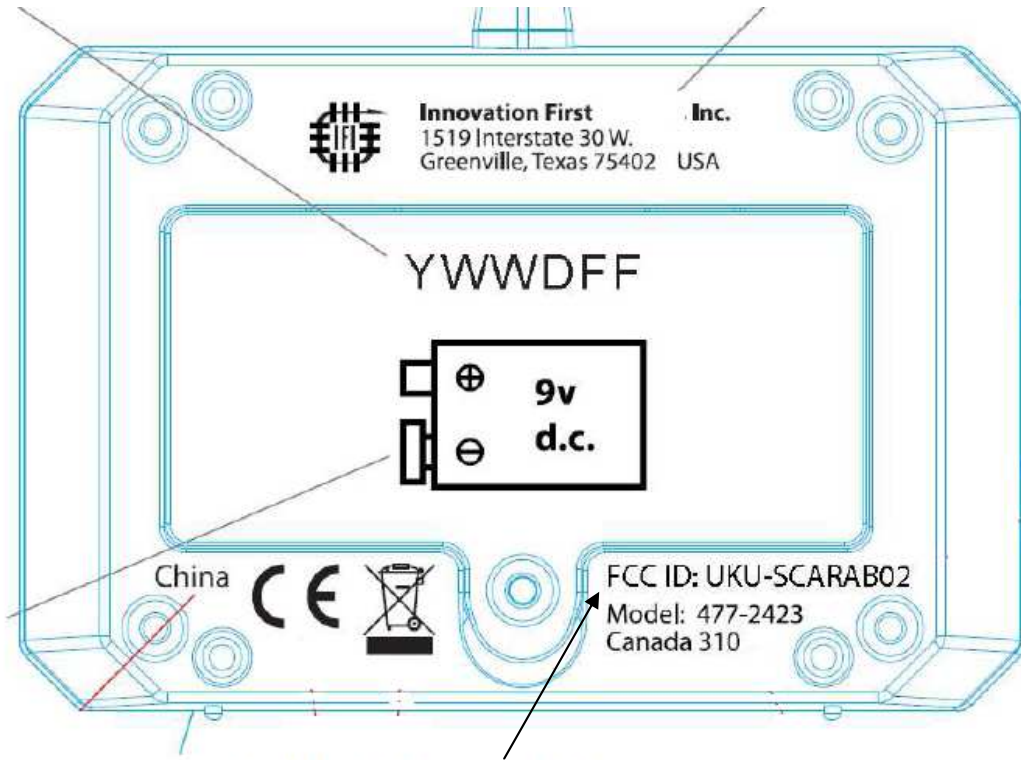

Label Artwork and Location

FCC ID Label Size: 2.2mm(H) x 26.7mm(L)